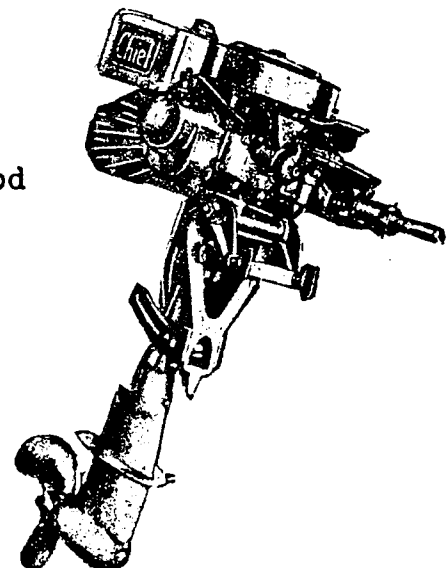

1928  
Evinrude  
Speeditwin  
16 H.P.

1928  
Super Elto Quad  
Hi Speed

1928  
The Johnson - Giant Twin  
25 H.P.

1928  
The New Model  
Caille

1928  
The Lockwood  
"Chief"