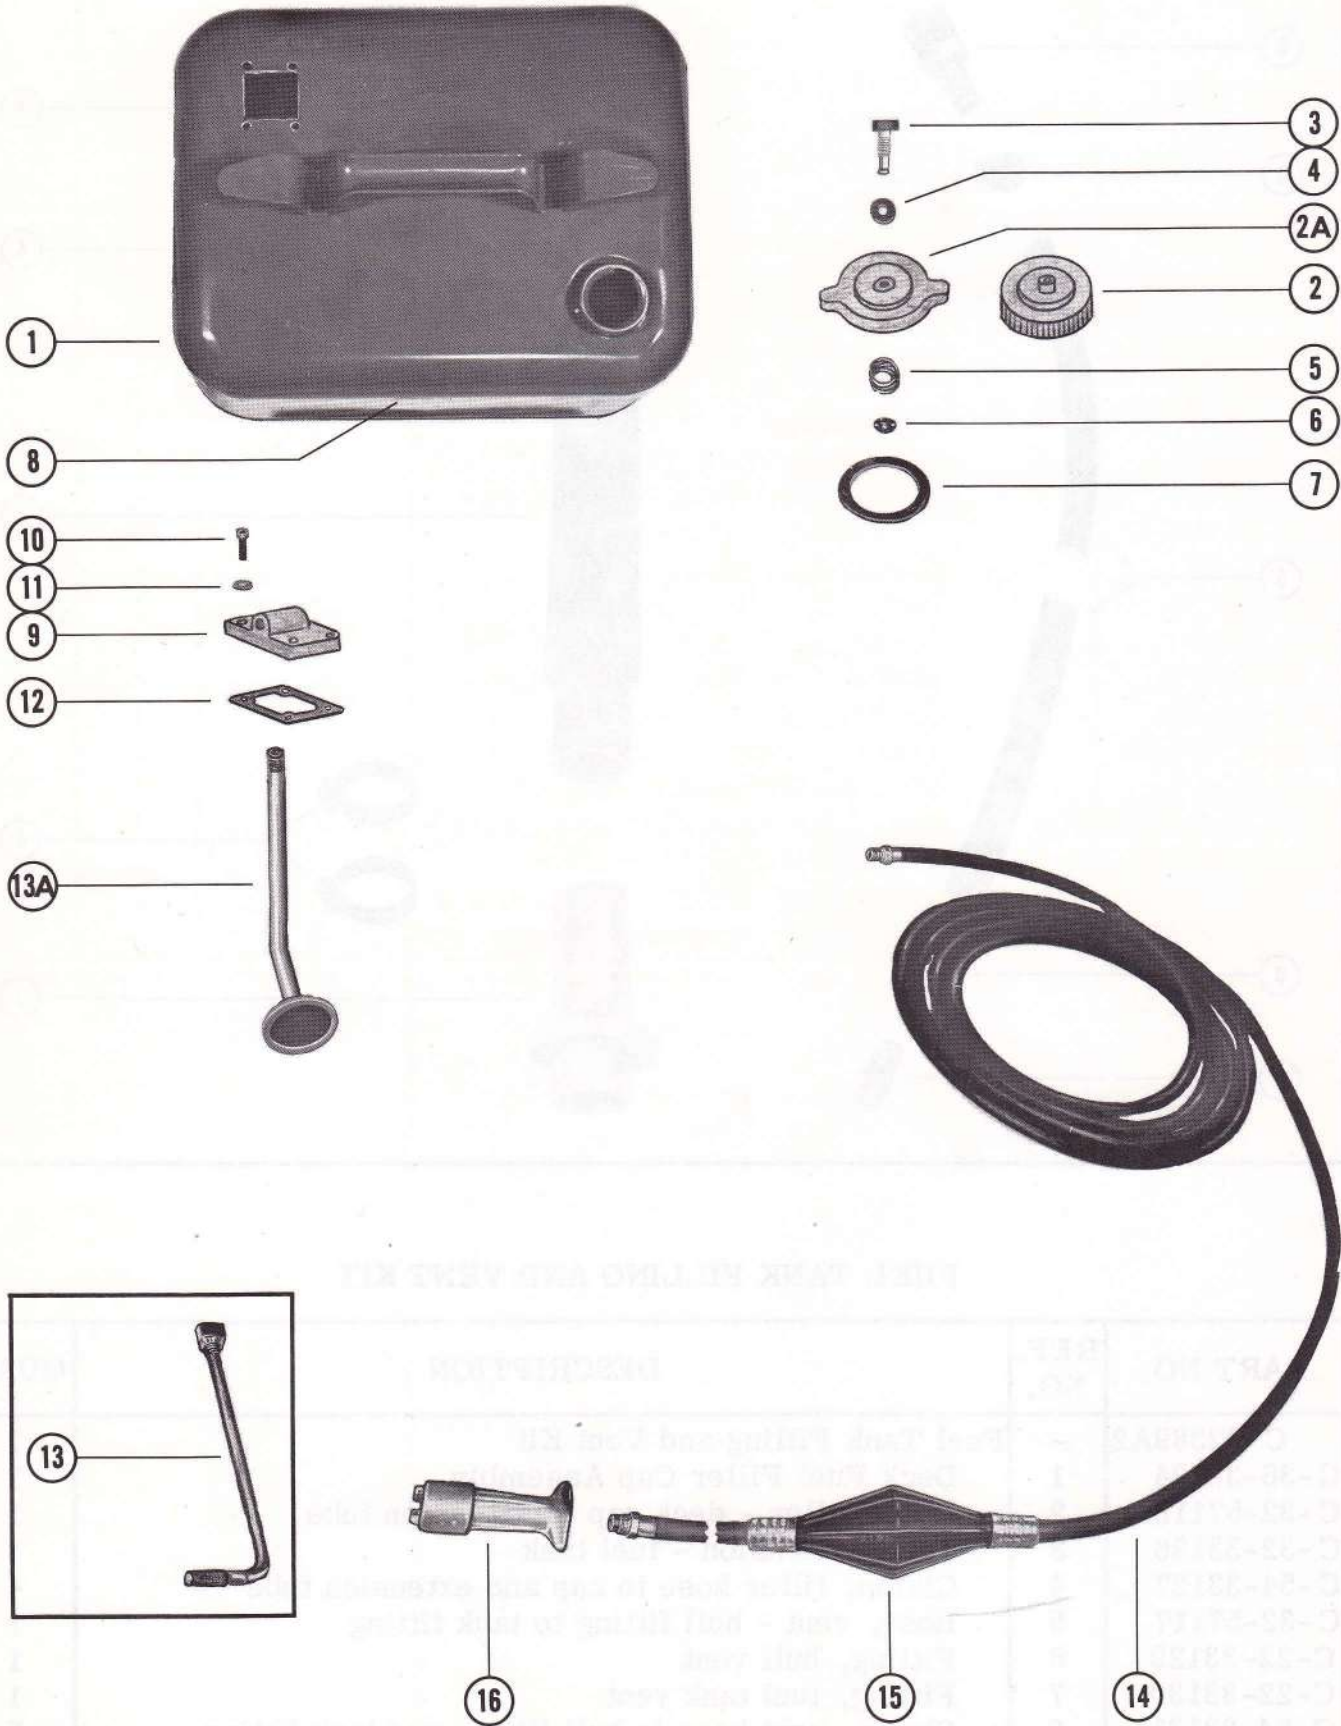

FUEL TANK ASSEMBLY (3 GALLON)

FUEL TANK ASSEMBLY (3 GALLON)

PART NO.	REF. NO.	DESCRIPTION	A-1203-335A20	A-1203-335A23
●A-1203-335A20	1	Fuel Tank Assembly, Complete (3 gallon)	1	-
●A-1203-335A23	1	Fuel Tank Assembly, Complete (3 gallon)	-	1
A-36-22222A2	2	Filler Cap Ass'y (12-24 thread on vent screw)	1	-
A-36-25392A2	2A	Filler Cap Ass'y (1/4-20 thread on vent screw)	1	1
A-10-25575	3	Screw, vent (1/4-20 thread)	1	1
A-27-23245	4	Gasket, vent screw	1	1
A-24-22227	5	Spring, tension - vent screw	1	1
C-11-28587	6	Nut, retaining - vent screw	1	1
A-27-25568	7	Gasket, filler cap	1	1
A-37-62025	8	Decal, fuel tank	1	1
●A-57623	9	Body, fuel pick-up tube	1	1
C-10-26500	10	Screw, body to fuel tank (9/16")	4	4
C-12-29070	11	Washer, sealing - body screw	4	4
●A-27-57621	12	Gasket, fuel pick-up tube body	1	1
A-32-22331A4	13	Pick-Up Tube Assembly <i>(see note below)</i>	1	-
●A-32-57622A1	13A	Pick-Up Tube Assembly	1	1
A-29479A33	14	Fuel Line Assembly <i>(see Page 1D for breakdown)</i>	1	1
A-58805A1	15	Primer Bulb Assembly	1	1
A-30635A1	16	Check Unit Assembly, engine end	1	-
A-22831A1	16	Check Unit Assembly, engine end	-	1

NOTE: A-32-22331A4 Pick-up Tube Assembly must be ordered for replacement on all early style fuel tanks, in which fuel line attaches to pick-up tube.