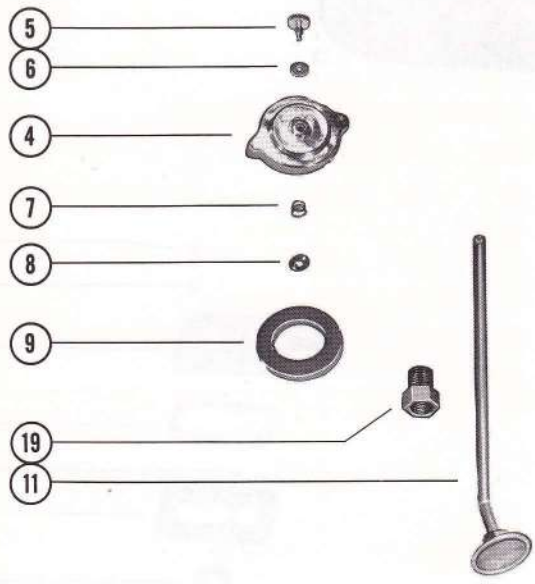

FUEL TANK ASSEMBLY (12 GALLON)

FUEL TANK ASSEMBLY (12 GALLON)

PART NO.	REF. NO.	DESCRIPTION	QUAN.
A-1232-1685A3	1	Fuel Tank Assembly, Complete (12 gallon) - <i>see note below</i>	1
A-30554	2	Bumper, rubber - fuel tank	1
A-22-30555	3	Plug, vent - fuel tank	1
A-36-25392A2	4	Filler Cap Assembly	1
A-10-25575	5	Screw, vent - filler cap	1
A-27-23245	6	Gasket, vent screw	1
A-24-22227	7	Spring, vent screw	1
C-11-28587	8	Nut, speed - spring retainer	1
A-27-25568	9	Gasket, filler cap to fuel tank	1
A-30439A13	10	Cover Assembly, fuel tank (1/8-27 tapped hole)	1
A-30439A14	--	Cover Assembly, Complete - fuel tank	1
A-32-33917A4	--	Fuel Line Pick-Up Tube Assembly, Complete	1
A-30439A3	10	Cover Assembly, fuel tank (1/4-18 tapped hole)	1
A-32-33917A3	11	Fuel Line Pick-Up Tube Assembly	1
A-54920A1	12	Lens Assembly, fuel gauge	1
A-27-54921	13	Gasket, fuel gauge lens	1
A-29921A2	--	Fuel Gauge Assembly, Complete	1
A-20430	14	Retainer, fuel gauge	1
A-29921A1	15	Indicator and Float Assembly	1
A-20427	16	Float, fuel gauge	1
C-17-20426	17	Rivet, indicator to retainer	1
A-10-45562	18	Screw, fuel gauge to fuel tank	2
A-22-33821	19	Connector, fuel line pick-up tube (1/4-18) - <i>used on previous fuel tanks</i>	1
A-27-28862	20	Gasket, cover assembly to frame	1
C-28860	21	Frame, retaining - fuel tank cover	1
C-53-28903	22	Fastener, retaining frame to fuel tank	2
C-10-37601	23	Screw, fuel tank cover to fuel tank	4
C-12-29070	24	Washer, fuel tank cover fastening screw	4
C-22-45700A1	--	#Adaptor Assembly, fuel tank filling and vent kit	1
C-27-45701	--	Gasket, fuel tank adaptor	1

NOTE: For A-1232-1685A3 Fuel Tank Assembly - order either C-29479A32 (12') or A-29479A33 (8') Fuel Line Assembly.

#To adapt C-32389A2 Filling and Vent Kit to 12 gallon fuel tank listed above.