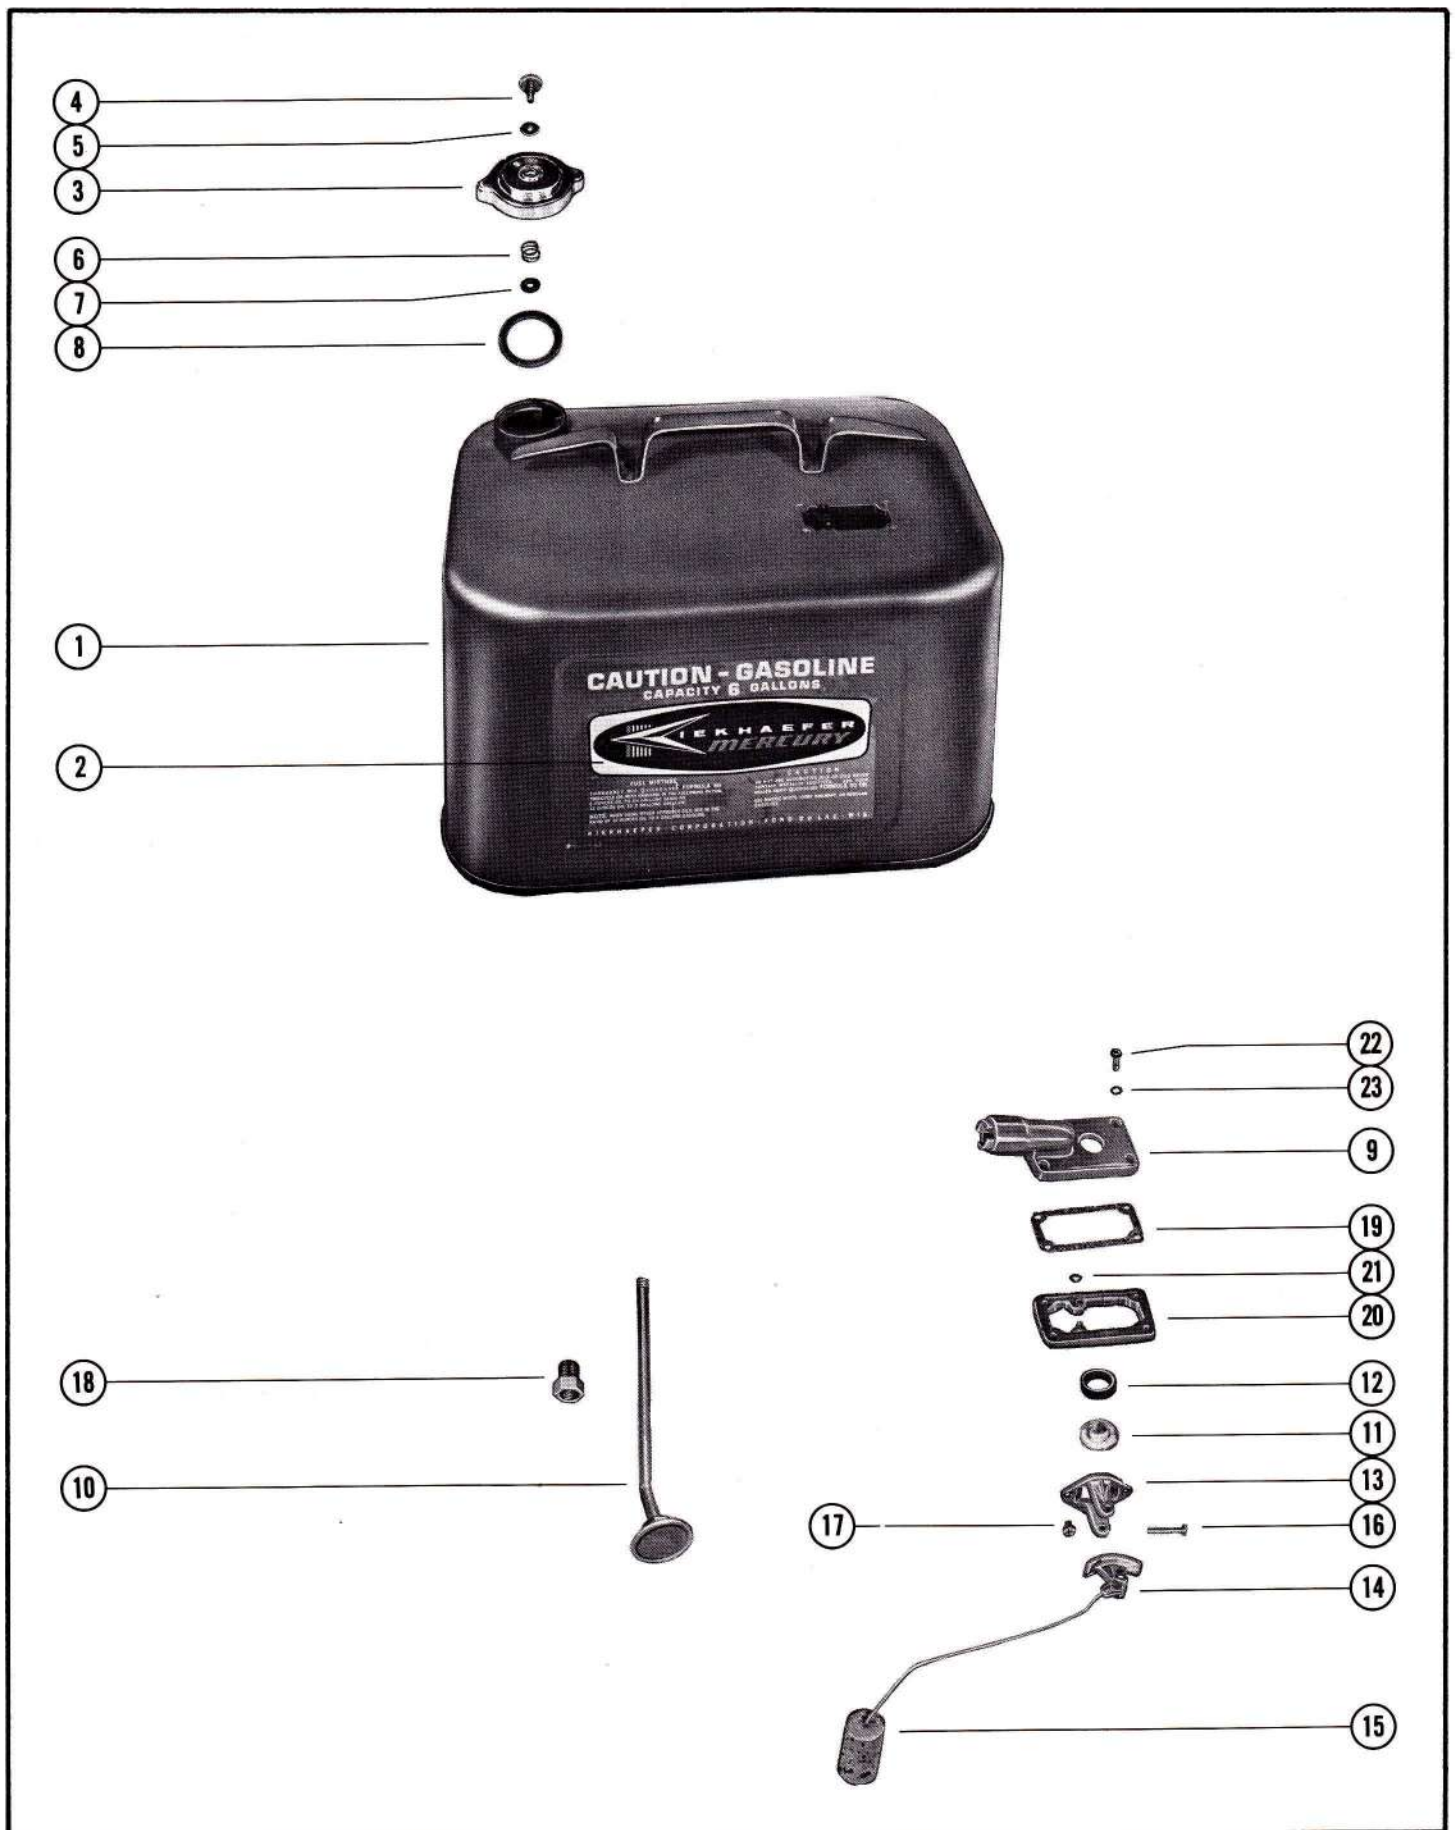

FUEL TANK ASSEMBLY (6 GALLON)

PART NO.	REF. NO.	DESCRIPTION	QUAN.
A-1225-1529A8	-	Fuel Tank Assembly, Complete (6 gallon)	1
A-1225-1529	1	Fuel Tank (6 gallon)	1
●A-37-62026	2	Decal, fuel tank	1
C-36-25392A2	3	Filler Cap Assembly	1
C-10-25575	4	Screw, vent - filler cap	1
A-27-23245	5	Gasket, vent screw	1
C-24-22227	6	Spring, tension - vent screw	1
C-11-28587	7	Nut, speed - spring retainer	1
A-27-25568	8	Gasket, filler cap to fuel tank	1
A-30439A13	-	Cover Assembly, Complete - fuel tank	1
A-29195A1	9	Cover Ass'y, fuel tank (1/8-27 tapped hole)-<i>see note below</i>	1
A-30439A3	9	Cover Ass'y, fuel tank (1/4-18 tapped hole)	1
A-32-33909A3	10	Tube Ass'y (1/4-18 connector & 1/2" tube)	1
A-32-30121A1	10	Tube Ass'y (1/8-27 connector & 5/16" tube)	1
A-32-30443A1	10	Tube Ass'y (1/4-18 connector & 3/8" tube) } <i>see note below</i>	1
A-54920A1	11	Lens Assembly, fuel gauge	1
A-27-54921	12	Gasket, fuel gauge lens	1
A-28897A2	--	Fuel Gauge Assembly, Complete	1
A-20430	13	Retainer, fuel gauge	1
A-28897A1	14	Indicator and Float Assembly	1
A-20427	15	Float, fuel gauge	1
C-17-20426	16	Rivet, indicator to retainer	1
C-10-45562	17	Screw, retainer to fuel tank cover (5/16")	2
C-10-28716	17	Screw, retainer to fuel tank cover (3/8")	2
A-22-33821	18	Connector, fuel line pick-up tube (1/4-18) } <i>early style</i>	1
A-27-28862	19	Gasket, cover assembly to frame	1
C-28860	20	Frame, retaining - fuel tank cover	1
C-53-28903	21	Fastener, retaining frame to fuel tank	2
C-10-37601	22	Screw, fuel tank cover to fuel tank	4
C-12-29070	23	Washer, fuel tank cover fastening screw	4

NOTE: A-29195A1 Cover Assembly is no longer available. For replacement, order A-30439A13 Cover Assembly, Complete.

A-32-30121A1 Tube Assembly and A-32-30443A1 Tube Assembly are no longer available. For replacement, order A-32-33909A4 Tube Assembly.

FUEL TANK ASSEMBLY (6 GALLON)