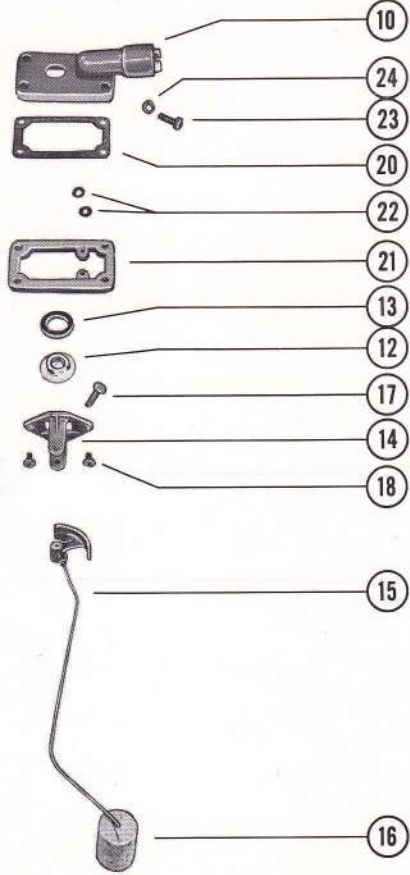

FUEL TANK ASSEMBLY (12 GALLON)

FUEL TANK ASSEMBLY (12 GALLON)

PART NO.	REF. NO.	DESCRIPTION	QUAN.
A-1232-1685A3	1	Fuel Tank Assembly, Complete (12 gallon) - <i>see note below</i>	1
A-30554	2	Bumper, rubber - fuel tank	1
A-22-30555	3	Plug, vent - fuel tank	1
A-36-25392A2	4	Filler Cap Assembly	1
A-10-25575	5	Screw, vent - filler cap	1
A-27-23245	6	Gasket, vent screw	1
A-24-22227	7	Spring, vent screw	1
C-11-28587	8	Nut, speed - spring retainer	1
A-27-25568	9	Gasket, filler cap to fuel tank	1
A-30439A13	10	Cover Assembly, fuel tank (1/8-27 tapped hole)	1
A-30439A14	--	Cover Assembly, Complete - fuel tank	1
A-32-33917A4	--	Fuel Line Pick-Up Tube Assembly, Complete	1
A-30439A3	10	Cover Assembly, fuel tank (1/4-18 tapped hole)	1
A-32-33917A3	11	Fuel Line Pick-Up Tube Assembly	1
A-54920A1	12	Lens Assembly, fuel gauge	1
A-27-54921	13	Gasket, fuel gauge lens	1
A-29921A2	--	Fuel Gauge Assembly, Complete	1
A-20430	14	Retainer, fuel gauge	1
A-29921A1	15	Indicator and Float Assembly	1
A-20427	16	Float, fuel gauge	1
C-17-20426	17	Rivet, indicator to retainer	1
A-10-45562	18	Screw, fuel gauge to fuel tank	2
A-22-33821	19	Connector, fuel line pick-up tube (1/4-18) - <i>used on previous fuel tanks</i>	1
A-27-28862	20	Gasket, cover assembly to frame	1
C-28860	21	Frame, retaining - fuel tank cover	1
C-53-28903	22	Fastener, retaining frame to fuel tank	2
C-10-37601	23	Screw, fuel tank cover to fuel tank	4
C-12-29070	24	Washer, fuel tank cover fastening screw	4
C-22-45700A1	--	#Adaptor Assembly, fuel tank filling and vent kit	1
C-27-45701	--	Gasket, fuel tank adaptor	1

NOTE: For A-1232-1685A3 Fuel Tank Assembly - order either C-29479A32 (12') or A-29479A33 (8') Fuel Line Assembly.

#To adapt C-32389A2 Filling and Vent Kit to 12 gallon fuel tank listed above.