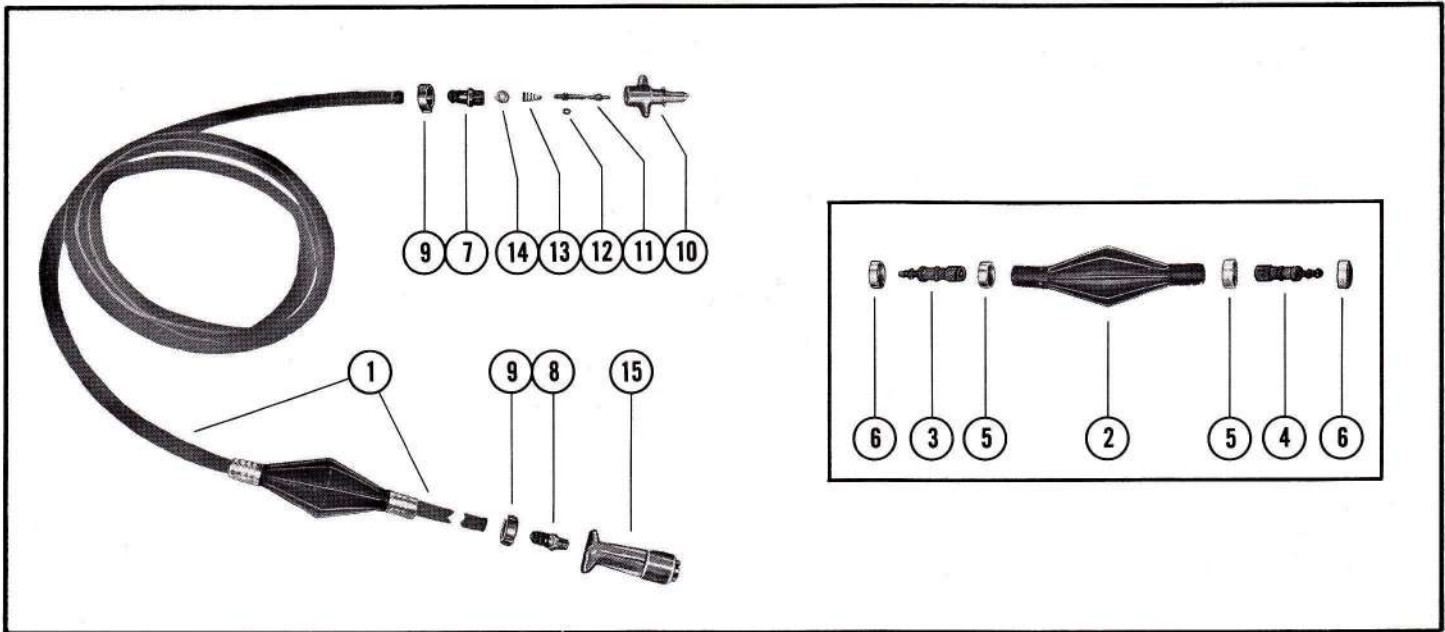

FUEL LINE ASSEMBLY (8' and 12')

FUEL LINE ASSEMBLY (8' and 12')

PART NO.	REF. NO.	DESCRIPTION	QUAN.
●A-29479A33	1	Fuel Line Assembly (8')	1
●A-29479A32	1	Fuel Line Assembly (12')	1
●C-58805A1	2	Primer Bulb Assembly	1
●C-21-57306A1	3	Check Valve Assembly	1
●C-21-57306	4	Fitting, fuel line to primer bulb	1
C-54-27764	5	Clamp, primer bulb to check valve (large)	2
C-54-55206	6	Clamp, fuel line to check valve (small)	2
●C-22-63187	7	Connector, fuel line (fuel tank end)	1
●C-22-63186	8	Connector, fuel line (engine end)	1
C-54-55206	9	Clamp, fuel line to connector	2
A-30185A1	10	Bayonet Body Assembly (fuel tank end)	1
A-30187	11	Stem, bayonet body	1
C-25-20415	12	"O" Ring, bayonet body stem	1
A-24-30189	13	Spring, bayonet body stem	1
A-30188	14	Washer, cupped - bayonet body spring	1
A-22831A1	15	Check Unit Assembly (engine end)	1

*The enclosed parts
are included with
engine.*

FUEL TANK FILLING AND VENT KIT

FUEL TANK FILLING AND VENT KIT

PART NO.	REF. NO.	DESCRIPTION	QUAN.
C-32389A2	-	Fuel Tank Filling and Vent Kit	1
C-36-33124	1	Deck Fuel Filler Cap Assembly	1
C-32-57116	2	Hose, filler - deck cap to extension tube	1
C-32-33126	3	Tube, extension - fuel tank	1
C-54-33127	4	Clamp, filler hose to cap and extension tube	4
C-32-57117	5	Hose, vent - hull fitting to tank fitting	1
C-22-33129	6	Fitting, hull vent	1
C-22-33130	7	Fitting, fuel tank vent	1
C-54-33131	8	Clamp, vent hose to hull fitting and tank fitting	2