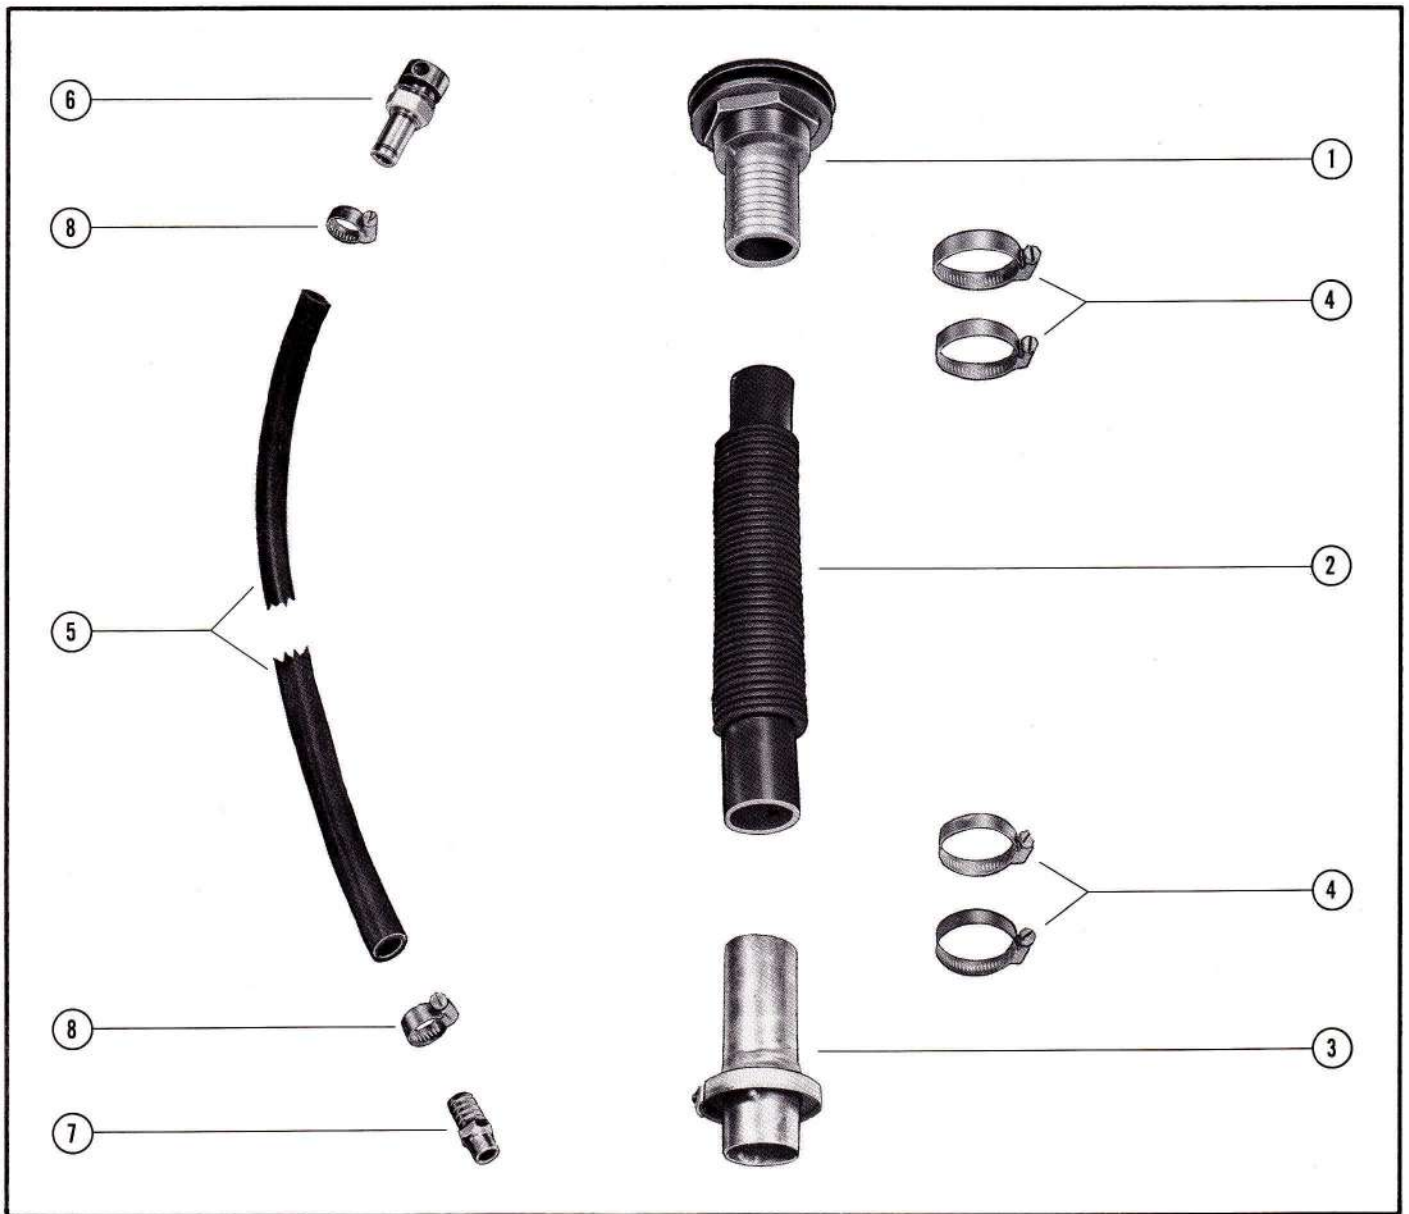

FUEL LINE ASSEMBLY (8' and 12')

FUEL LINE ASSEMBLY (8' and 12')

PART NO.	REF. NO.	DESCRIPTION	QUAN.
●A-29479A33	1	Fuel Line Assembly (8')	1
●A-29479A32	1	Fuel Line Assembly (12')	1
●C-58805A1	2	Primer Bulb Assembly	1
●C-21-57306A1	3	Check Valve Assembly	1
●C-21-57306	4	Fitting, fuel line to primer bulb	1
C-54-27764	5	Clamp, primer bulb to check valve (large)	2
C-54-55206	6	Clamp, fuel line to check valve (small)	2
●C-22-63187	7	Connector, fuel line (fuel tank end)	1
●C-22-63186	8	Connector, fuel line (engine end)	1
C-54-55206	9	Clamp, fuel line to connector	2
A-30185A1	10	Bayonet Body Assembly (fuel tank end)	1
A-30187	11	Stem, bayonet body	1
C-25-20415	12	"O" Ring, bayonet body stem	1
A-24-30189	13	Spring, bayonet body stem	1
A-30188	14	Washer, cupped - bayonet body spring	1
A-22831A1	15	Check Unit Assembly (engine end)	1

*The enclosed parts
are included with
engine.*

FUEL TANK FILLING AND VENT KIT

FUEL TANK FILLING AND VENT KIT

PART NO.	REF. NO.	DESCRIPTION	QUAN.
C-32389A2	-	Fuel Tank Filling and Vent Kit	1
C-36-33124	1	Deck Fuel Filler Cap Assembly	1
C-32-57116	2	Hose, filler - deck cap to extension tube	1
C-32-33126	3	Tube, extension - fuel tank	1
C-54-33127	4	Clamp, filler hose to cap and extension tube	4
C-32-57117	5	Hose, vent - hull fitting to tank fitting	1
C-22-33129	6	Fitting, hull vent	1
C-22-33130	7	Fitting, fuel tank vent	1
C-54-33131	8	Clamp, vent hose to hull fitting and tank fitting	2