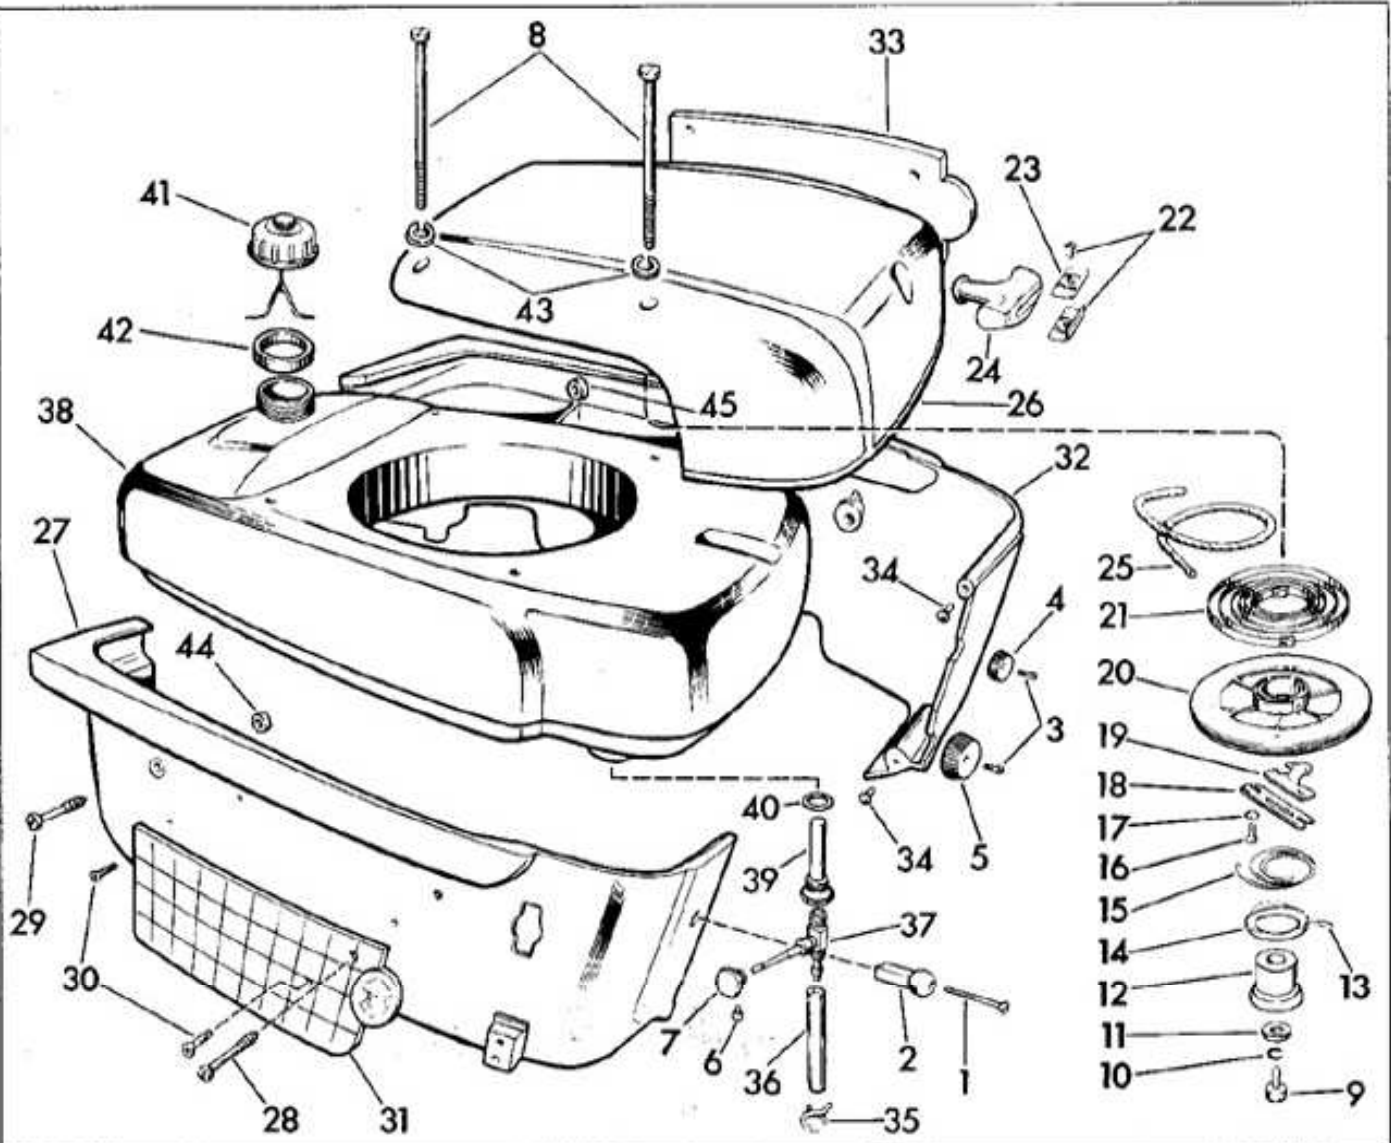

Ref. No.	Part No.	Description	Ref. No.	Part No.	Description
1	552203	Screw - Choke Knob	24	551226	Handle - Starter . . . . .
2	552204	Knob - Choke Control.	25	304096	Starter Rope . . . . .
3	551517	Screw - Carburetor Knob	*26	591261	Starter Housing and Pin Assy . . . . .
4	591279	Slow Speed Control Knob Assy	*27	591845	Shroud Assy - Starboard . . . . .
5	591482	High Speed Control Knob Assy	28	552224	Screw - Shroud, Front . . . . .
6	552461	Screw - Knob to Shut-Off Valve	29	552197	Screw - Shroud, Rear . . . . .
7	202912	Knob - Shut-Off Valve	30	552223	Screw - Applique to Shroud . . . . .
8	552194	Screw - Starter Housing and Gas Tank Support	31	552217	Applique - Starboard . . . . .
*	591335	Starter Assy, Complete	*32	591844	Shroud Assy - Port (Also Includes items 28, 29, 30, 33) . . . . .
9	17-180	Screw - Spindle to Starter Hsg.	33	552216	Applique - Port . . . . .
10	13-51	Washer - Lock	34	203290	Bumper - Shroud . . . . .
11	202356	Washer - Starter Spindle	35	552199	Clamp - Hose . . . . .
12	276643	Starter Spindle and Pin Assy.	36	552201	Hose - Filter to Carburetor . . . . .
13	202155	Spring - Equalizer	37	591262	Shut-Off Valve Assy . . . . .
14	202114	Cup - Equalizer.	*38	591332	Fuel Tank Assy . . . . .
15	302222	Spring - Friction	39	590919	Filter - Fuel . . . . .
16	302104	Screw - Starter Pawl Retainer	40	171318	Gasket - Filter . . . . .
17	71-1026	Washer - Lock	41	590774	Filler Cap Assy . . . . .
18	202317	Retainer - Starter Pawl	42	551463	Gasket - Filler Cap . . . . .
19	202470	Pawl - Starter	43	19-137	Washer - Lock . . . . .
20	376376	Starter Pulley Assy	44	552703	Spacer - Shroud Cylinder Starboard . . . . .
21	41-197	Starter Spring Assy	45	552702	Spacer - Shroud to Cylinder Head, Head, Port. . . . .
22	591214	Clamp and Screw - Rope			
23	551205	Clamp - Rope, Countersunk			

*IMPORTANT: Color of old parts must be specified when ordering new parts.

USE EXPLODED VIEW FOR 12S12B ONLY; FOR PART NO. VARIATIONS IN CUSTOMER MODELS SEE PAGE 34