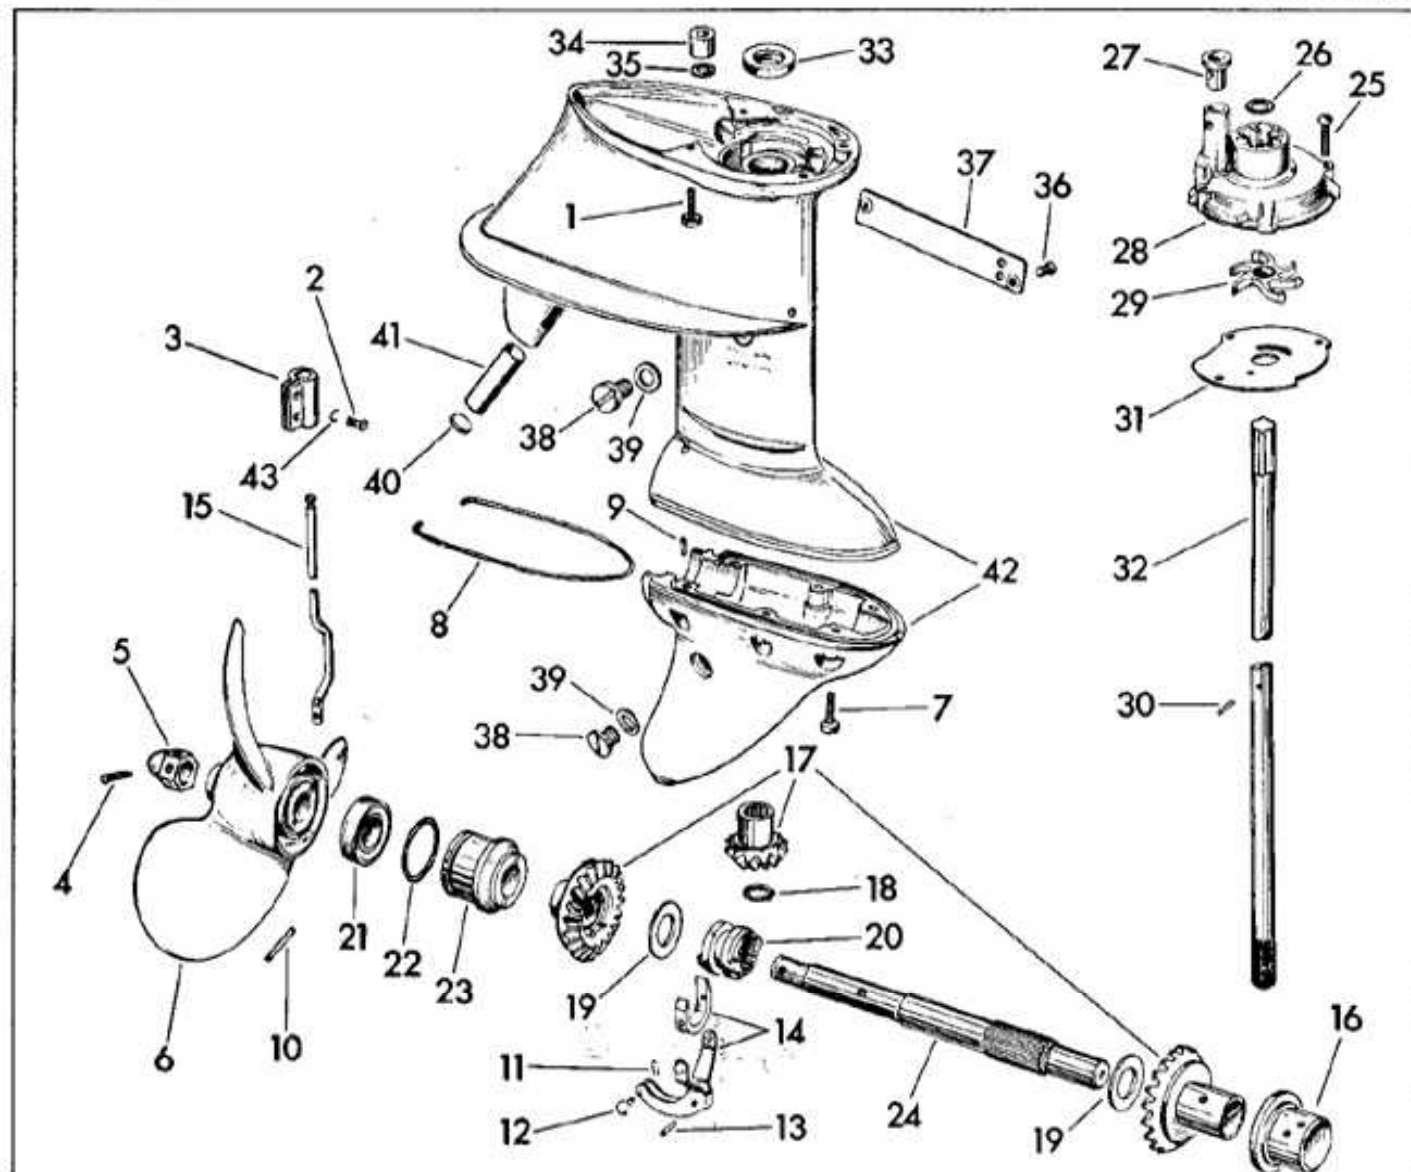

Ref. No.	Part No.	Description	Ref. No.	Part No.	Description
1	302510	Screw - Upper Gear Hsg. to Exhaust Hsg.	24*	302483	Shaft - Propeller . . . . .
2	303927	Screw - Shift Rod Connector	25	302508	Screw - Impeller Hsg. to Upper Gear Hsg. . . . .
3	303794	Connector - Shift Rod	26	303067	"O" Ring - Drive Shaft to Crankshaft. . . . .
4	302381	Pin - Cotter	27	302497	Grommet - Water Tube, Lower . . . . .
5	132477	Nut - Propeller	28	303070	Housing - Impeller . . . . .
6*	277212	Propeller and Bushing	29	375038	Impeller - Water Pump . . . . .
7	304070	Screw - Gear Housing	30	300771	Pin - Pump Impeller . . . . .
8	302513	Seal - Upper to Lower Gear Case	31	303069	Plate - Impeller Housing . . . . .
9	300611	Dowel - Front and Rear Bearing	32	303481	Shaft - Drive . . . . .
10*	301923	Pin - Shear, Propeller	33	41-62	Seal - Drive Shaft . . . . .
11	15-268	Pin - Cotter.	34	301878	Bushing - Shift Rod, Lower . . . . .
12	302504	Pin - Yoke to Shift Rod	35	301877	"O" Ring - Lower Shift Rod Seal. . . . .
13	302501	Pin - Shift Lever Pivot	36	302509	Screw - Water Bypass Cover . . . . .
14	376164	Cradle and Lever Assy	37	302505	Cover - Water Bypass . . . . .
15	303098	Rod - Shift, Lower	38	27-283	Plug - Oil . . . . .
16	302496	Bearing - Front	39	27-284	Washer - Oil Plug . . . . .
17*	375844	Set of Gears (Incl. Item 18)	40	300314	Plug - Water Intake Screen . . . . .
18	301883	Ring - Pinion Retaining	41	302757	Screen - Water Intake . . . . .
19	301884	Washer - Thrust, Prop. Shaft	42*	375784	Housing - Gear, Upper and Lower (Incl. 7, 33, 34, 35, 38, 39) . . . . .
20	375711	Clutch Dog Shifter Assy	43	302290	Lockwasher - Shift Rod Connecting Screw . . . . .
21	302495	Seal - Propeller Shaft			
22	302493	"O" Ring - Gear Case Head			
23	375751	Gear Hsg. Head and Bearing Assy.			

32 *USE ON 12S12 MOTOR SERIES AND MOTOR SERIES PREVIOUS TO 12S12. FOR 12S13 USE THE FOLLOWING:

REF. NO. (6)

PART NO. 591925

REF. NO. (24)

PART NO. 304255

(10)

203663

(42)

591989