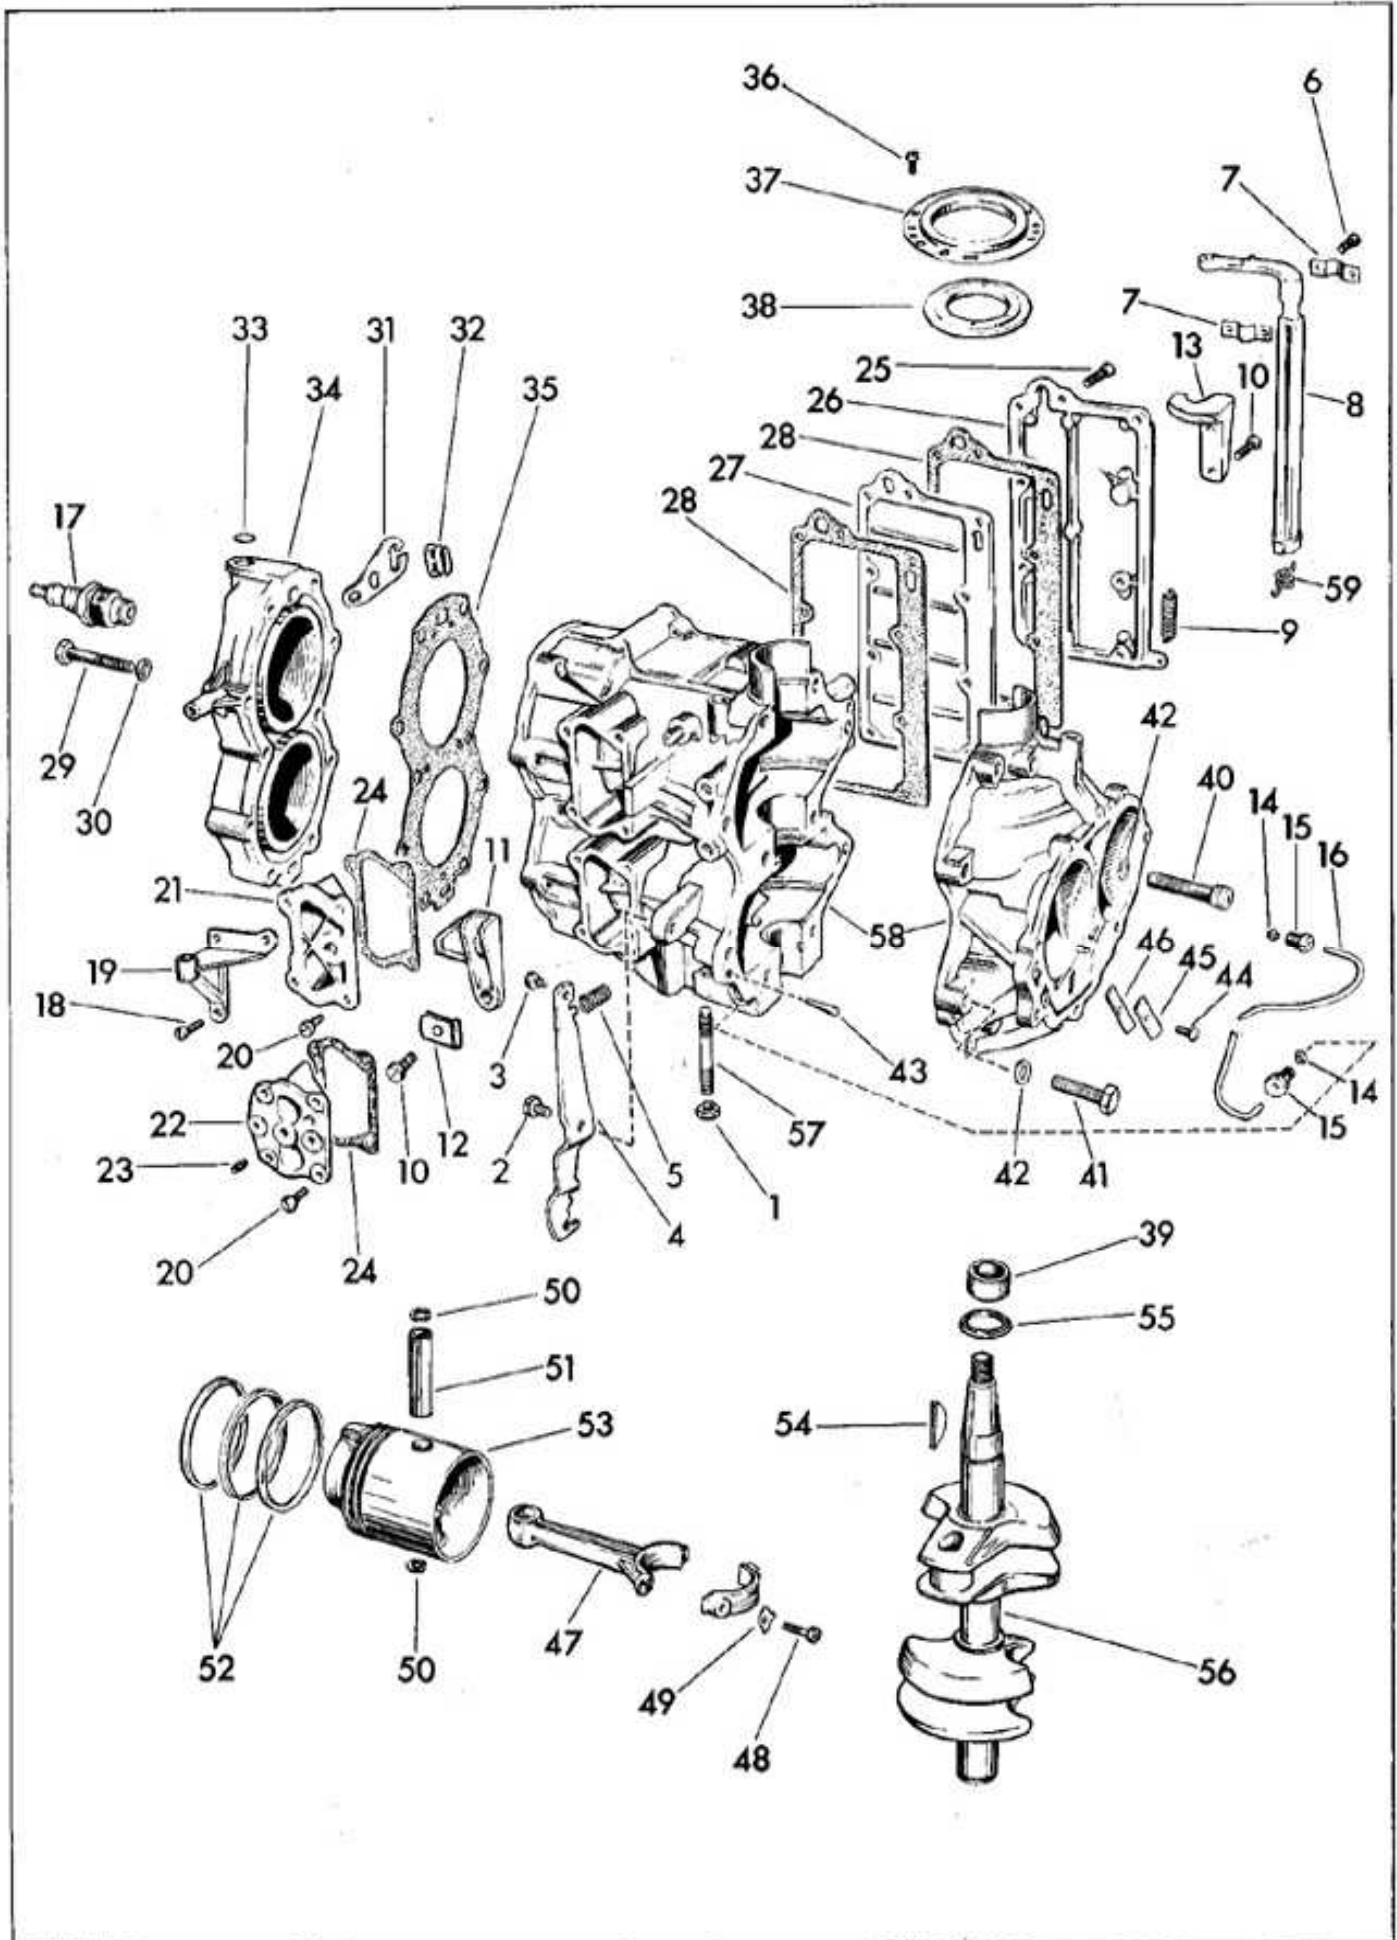

Ref. No.	Part No.	Description	Ref. No.	Part No.	Description
1	7-46	Nut - Flange to Cylinder Stud . .	31	300455	Anchor - Ignition Lead . . . . .
2	302592	Screw - Shift Lock to Cylinder .	32	300454	Grommet - Ignition Lead . . . . .
3	203453	Bumper - Shift Lock	33	202310	Plug - Expansion, 1/2 in. . . . .
4	203245	Lock - Shift	34	591217	Cylinder Head and Core Plug Assy (Incl. #33) . . . . .
5	302587	Spring - Shift Lock	35	552181	Gasket - Cylinder Head . . . . .
*6	510193	Screw - Control Lever Bearing Clamp	36	304442	Screw - Armature Plate Support
7	303109	Clamp - Control Lever Bearing	37	303278	Support - Armature Plate . . . . .
8	277315	Lever & Spring Assy (Incl. #59).	38	303277	Ring - Armature Plate Retaining . . . . .
9	302827	Spring - High Tension Lead . .	39	510168	Cam - Magneto . . . . .
10	51-47	Screw - Bracket	40	203249	Screw - Center, Crankcase to Cylinder (Part of Item 58) . . .
11	552222	Bracket - Shift Lock Guide . . .	41	25-242	Screw - Cylinder to Crankcase .
12	203285	Clip - Oil Line	42	15-212	Washer - Crankcase to Cylinder Screw (Part of Item 58) . . . . .
13	552189	Bracket - Control Lever	43	300402	Pin - Taper (Part of Item 58) . .
14	11-61	Gland - Oil Line	44	19-191	Screw - Oil Drain Leaf Valve . .
15	41-105	Nut - Oil Line	45	203248	Plate - Leaf Valve Oil Drain . .
16	203288	Tubing - Oil Line	46	203235	Valve - Leaf, Crankcase Oil Drain . . . . .
17	200322	Champion J6J Spark Plug	47	591333	Connecting Rod and Lockplate Assy . . . . .
17	376290	Auto-Lite A3X Spark Plug	48	552183	Screw - Connecting Rod . . . . .
18	43-110	Screw - Rear Bracket	49	552185	Lockplate - Connecting Rod . .
19	552202	Bracket - Gas Tank Support, Rear	50	120011	Ring - Spring, Piston Pin . . . .
20	43-259	Screw - Bypass Cover	51	552171	Pin - Piston . . . . .
21	203253	Cover - Bypass, Upper	52	552172	Ring - Piston . . . . .
22	552213	Cover - Bypass, Lower	53	591216	Piston and Dowel Pin Assy . . .
23	303125	Screw - Lower Bypass Cover Plug	54	120395	Key - Crankshaft . . . . .
24	203259	Gasket - Bypass Cover to Cylinder	55	552173	Slinger - Oil . . . . .
25	43-110	Screw - Exhaust Cover	56	552176	Crankshaft . . . . .
26	552188	Cover - Exhaust	57	7-143	Stud - Flange to Cylinder, Long
27	203258	Plate - Baffle, Exhaust Cover .	58	591255	Cylinder and Crankcase Assy . .
28	203257	Gasket - Baffle Plate to Cylinder and Exhaust Cover	59	303725	Spring - Control Shaft to Throttle Gear . . . . .
29	21-486	Screw - Cylinder Head			
30	15-212	Washer - Cylinder Head Screw .			

*USE ON 12S12 MOTOR SERIES AND MOTOR SERIES PREVIOUS TO 12S12. FOR 12S13 AND 12S14 MOTOR SERIES, USE THE FOLLOWING:

REF. NO. (6)

PART NO. 303737