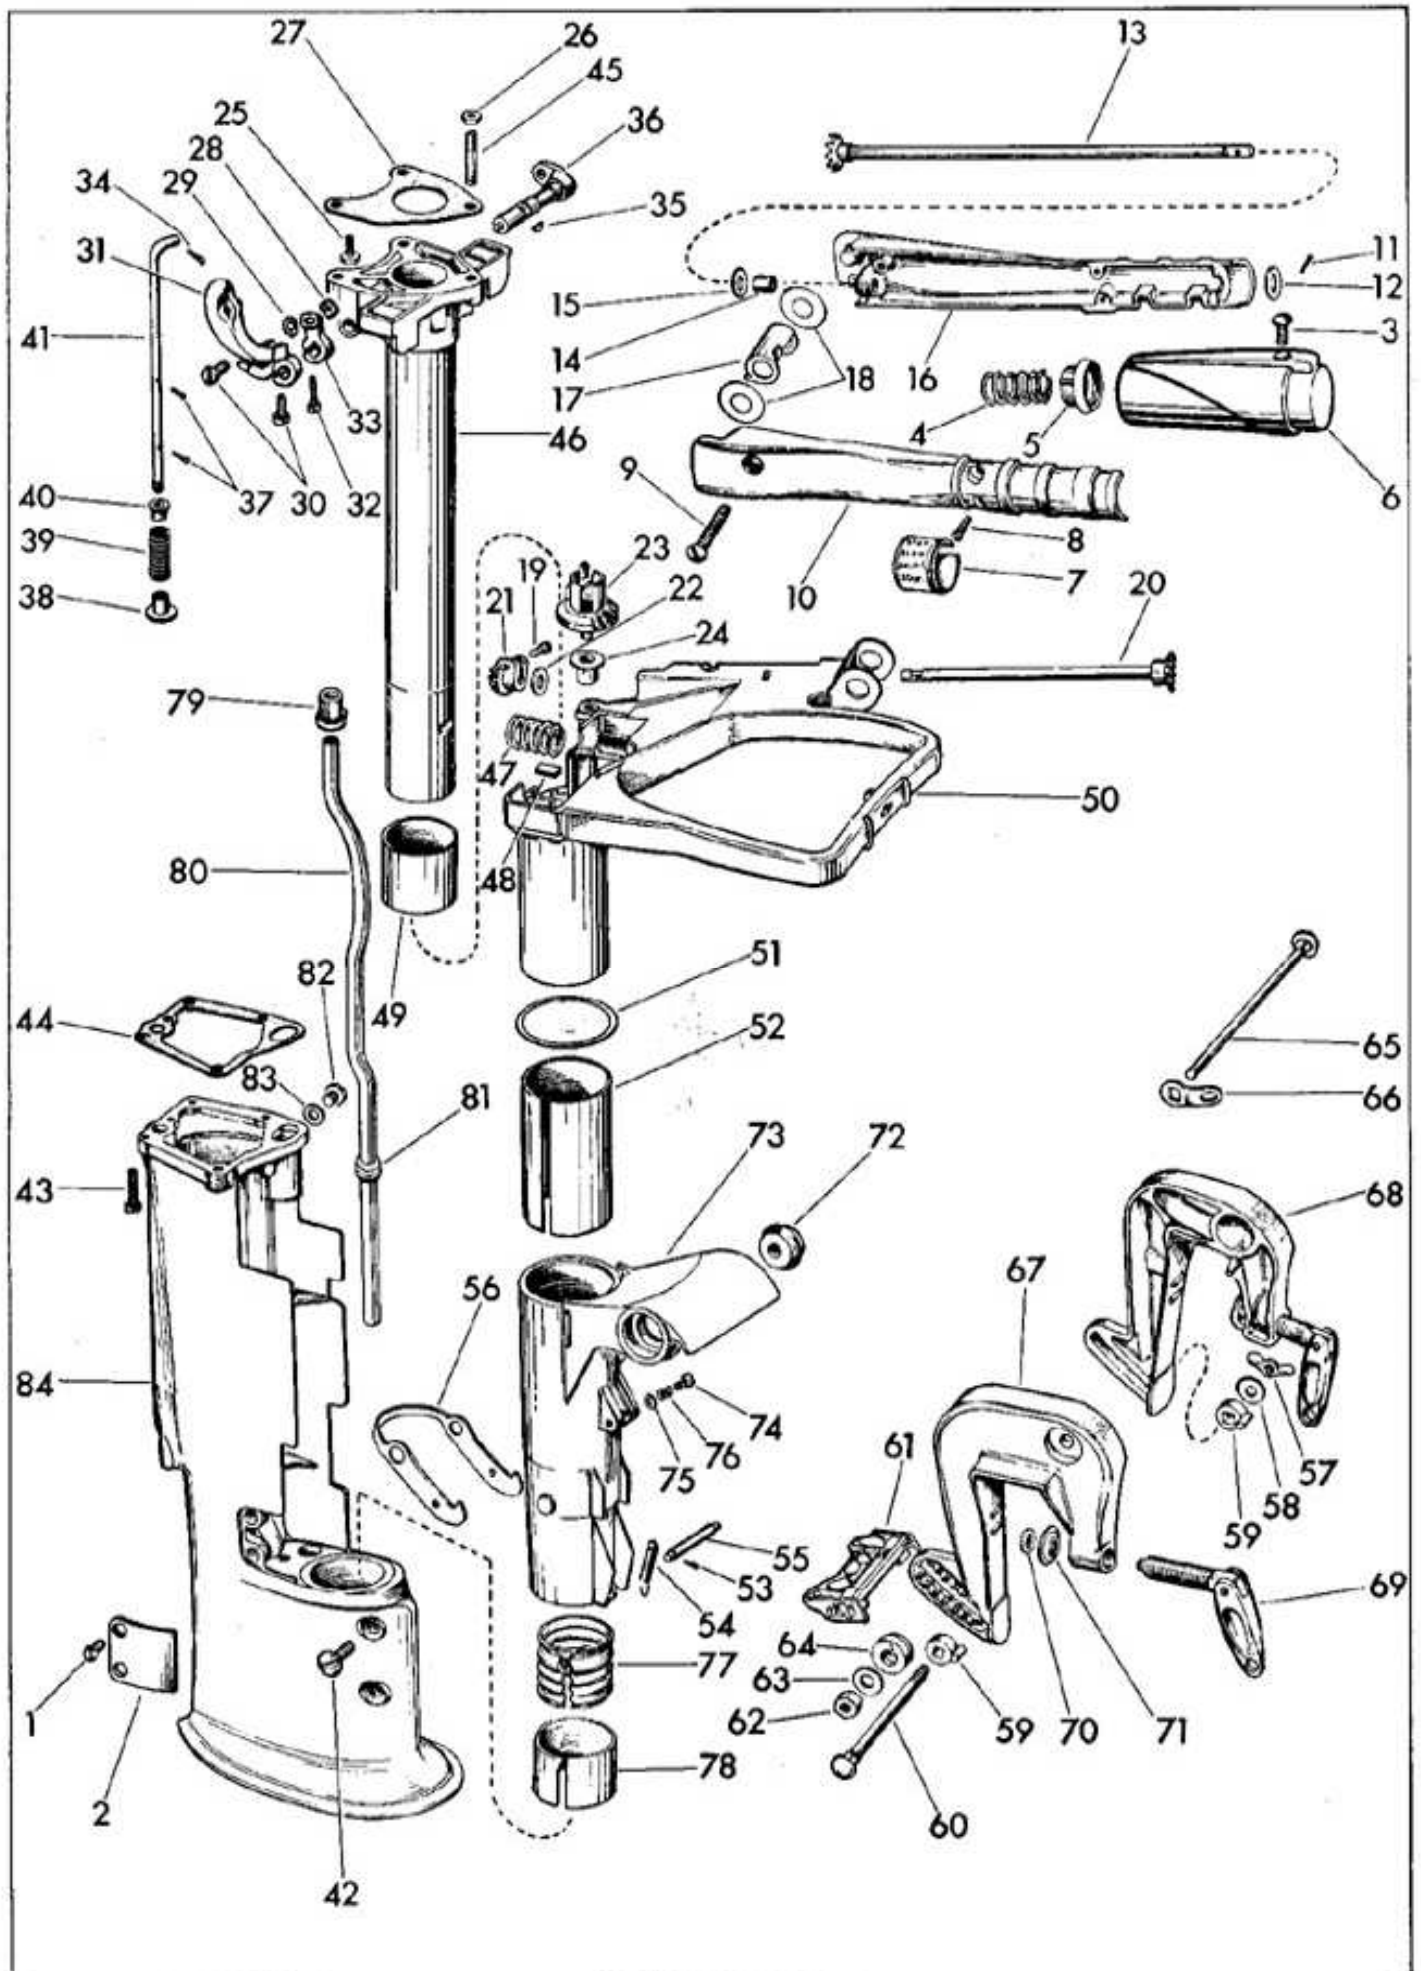

MANIFOLD & BRACKET

Parts List

Ref. No.	Part No.	Description	Ref. No.	Part No.	Description
1	303679	Screw - Exhaust Housing Cover Plate	44	303138	Gasket - Exhaust Tube . . . . .
2	303135	Plate - Cover, Exhaust Housing	45	15-149	Stud - Flange to Powerhead, Short . . . . .
3	302710	Screw - Twist Grip	46	375964	Flange and Drive Shaft Casing Assy . . . . .
4	301656	Spring - Twist Grip	47	303077	Spring - Mounting, Powerhead to Lower Unit . . . . .
5	303282	Block - Grip Friction	48	303076	Pad - Motor Mount . . . . .
6	552209	Grip - Steering Handle	49	303075	Lining - Steering Bracket . . . . .
7	203260	Plate - Throttle Control	50	375968	Steering Bracket and Bushing . . . . .
8	133452	Screw - Steering Handle Halves	51	301892	Washer - Thrust, Swivel Bracket . . . . .
9	303078	Screw - Steering Handle Halves	52	301893	Lining - Swivel Bracket . . . . .
10	303093	Handle - Steering, Inner Half	53	301974	Pin - Cotter . . . . .
11	300346	Pin - Groove, Gear and Shaft Assy	54	301898	Spring - Reverse Lock . . . . .
12	303252	Washer - Steering Handle to Spring	55	301895	Rod - Reverse Lock . . . . .
13	376691	Throttle Control Gear and Shaft Assy, Long	56	302518	Lever - Reverse Locking . . . . .
†14	302717	Bushing - Steering Handle	57	41-59	Nut - Wing, Thrust Socket Bolt . . . . .
†15	302712	Washer - Steering Handle	58	37-154	Washer - Thrust Socket Bolt . . . . .
16	303094	Handle - Steering, Outer Half	59	301897	Plate - Lock, Stern Bracket . . . . .
17	303096	Cover - Steering Handle Gears	60	303232	Bolt - Thrust Socket . . . . .
18	303079	Washer - Steering Handle to Bracket	61	302519	Socket - Thrust . . . . .
19	71-1352	Screw - Pinion	62	17-182	Nut - Tilting Shaft Bolt . . . . .
*20	376689	Throttle Control Gear and Shaft Assy, Short	63	25-196	Washer - Tilting Shaft . . . . .
21	303142	Pinion - Throttle Control	64	302051	Spring - Tilting Shaft . . . . .
22	303107	Washer - Throttle Control Pinion Gear	65	301984	Bolt - Tilting Shaft . . . . .
23	303141	Gear - Throttle Control	66	300364	Link - Safety Chain . . . . .
24	303140	Bushing - Throttle Control	67	376034	Stern Bracket and Clamp Screw Assy - Starboard (Incl. Items 60, 69, 70, 71) . . . . .
25	7-116	Screw - Flange to Cylinder, Short	68	375613	Stern Bracket and Clamp Screw Assy - Port (Incl. Items 69, 70, 71) . . . . .
26	7-46	Nut - Flange to Powerhead	69	375742	Clamp Screw Assy . . . . .
27	302232	Gasket - Flange to Powerhead	70	302420	Retainer - Swivel Plate . . . . .
28	303189	Nut - Shift Handle Adj. Screw	71	41-48	Plate - Swivel Clamp Screw . . . . .
29	51-137	Washer - Lock	72	301983	Washer - Conical, Tilting Shaft Swivel Bracket and Screw Assy . . . . .
30	51-47	Screw - Gear Shift Handle Adjusting and Clamp	73	375635	Screw - Swivel Bracket . . . . .
31	277223	Gear Shift Handle and Pin Assy	74	21-124	Washer - Swivel Bracket . . . . .
32	43-110	Screw - Shift Handle Adjusting Lever Clamp	75	43-302	Spring - Swivel Bracket . . . . .
33	203268	Lever - Shift Handle Adjusting	76	303562	Bushing - Rubber, Drive Shaft Casing . . . . .
34	15-268	Pin - Cotter	77	301899	Spacer - Rubber Bushing . . . . .
35	25-271	Key - Adjusting Lever to Shaft	78	301900	Grommet - Water Tube, Upper . . . . .
36	375976	Shaft and Lever Assy	79	302497	Tube - Water . . . . .
37	15-268	Pin - Cotter	80	303097	Grommet - Water Tube, Center Plug . . . . .
38	301915	Sleeve - Reverse Lock	81	302498	Washer - Plug . . . . .
39	301914	Spring - Shift Rod	82	27-283	Exhaust Housing and Screw Assy (Incl. Item 42) . . . . .
40	301913	Sleeve - Shift Rod	83	27-284	Screw - Gear Shift Handle . . . . .
41	303101	Rod - Shift, Upper	84	591258	Lockwasher . . . . .
42	303136	Screw - Exhaust Housing Clamp	85	300258	
43	25-238	Screw - Powerhead Exhaust Housing	86	19-124