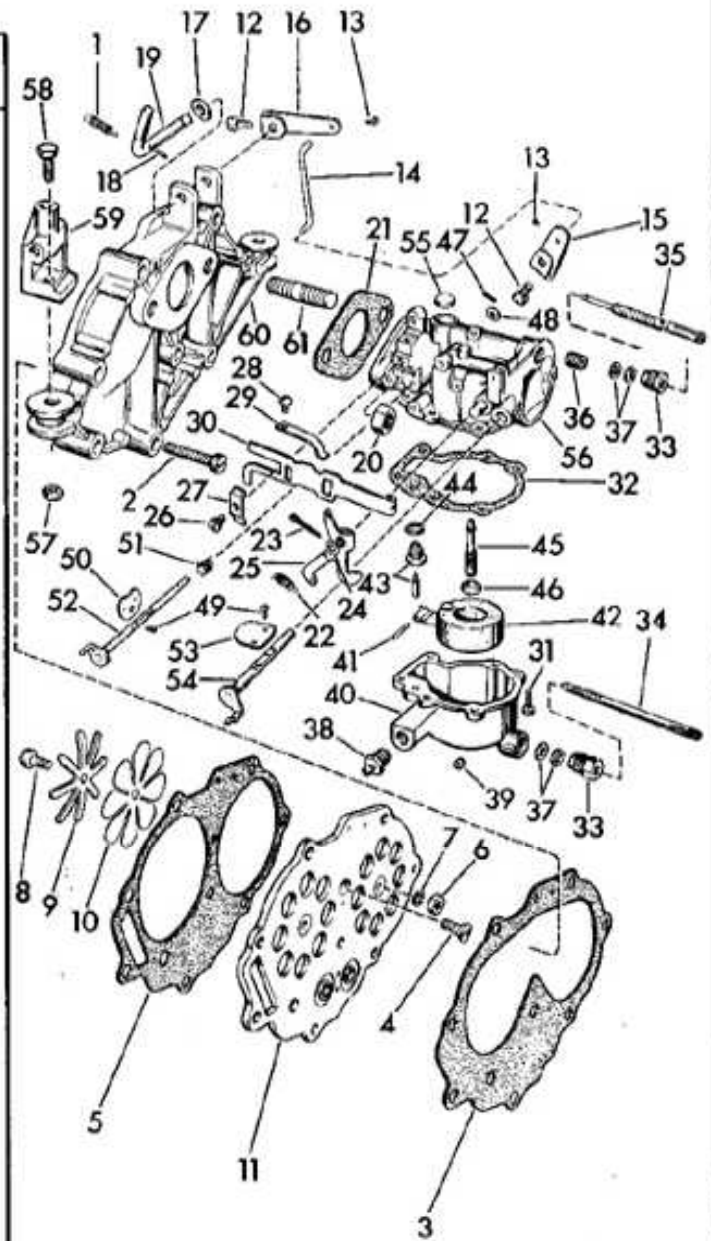

Ref. No.	Part No.	Description
1	203276	Spring - Cam Follower
2	130618	Screw - Manifold to Crankcase
3	552182	Gasket - Leaf Plate to Manifold
4	302104	Screw - Leaf Plate to Crankcase
5	552180	Gasket - Leaf Plate to Crankcase
6	591360	Leaf Plate Assy
7	85-64	Nut - Leaf to Leaf Plate Screw
8	71-1487	Washer - Lock
9	301858	Screw - Leaf Attaching
10	203234	Stop - Leaf
11	203246	Leaf - Carburetor
12	203267	Plate - Leaf
13	304572	Screw - Throttle Shaft and Cam Follower Arms
14	41-110	Pin - Retaining
15	552196	Link - Throttle Shaft Arm to Cam Follower Arm
16	376724	Arm - Throttle Shaft (Under Carburetor) (Incl. Item #12)
17	376728	Cam Follower and Screw Assy (Incl. Item #12)
18	303048	Washer - Cam Follower
19	41-163	Pin - Cotter
20	203274	Follower - Throttle Cam
21	7-46	Nut - Carburetor
22	203237	Gasket - Manifold to Carburetor Carburetor Assy
23	303529	Spring - Bell Crank Choke Lever
24	41-163	Pin - Cotter, Bell Crank
25	85-54	Washer - Bell Crank
26	303144	Crank - Choke Bell
27	131249	Screw - Choke Rod Bracket
28	303117	Bracket - Choke Rod
29	302430	Screw - Spring to Carburetor Body
30	303132	Spring - Choke Control Rod
31	303143	Rod - Choke Control
32	71-1589	Screw - Float Chamber to Carburetor Body
33	302994	Gasket - Float Chamber to Carburetor Body (Part of #56)
34	300179	Nut - High and Low Speed Valves
35	303159	Valve - Needle, High Speed
36	303945	Valve - Needle, Low Speed (Part of #56)
37	303947	Bushing
38	43-123	Packing - High and Low Speed Valves (Part of #56)
39	303492	Nipple - Float Chamber
40	303041	Screw - Float Drain
41	303493	Chamber - Float
42	300096	Pin - Hinge, Float Arm
43	375919	Float and Float Arm
44	376137	Float Valve and Seat Assy
45	303494	Washer - Float Valve Seat
46	303496	Nozzle - High Speed
47	302984	Gasket - Float Chamber to Carburetor Body Boss
48	303049	Pin - Cotter, Throttle Shaft
49	303048	Washer - Throttle Shaft