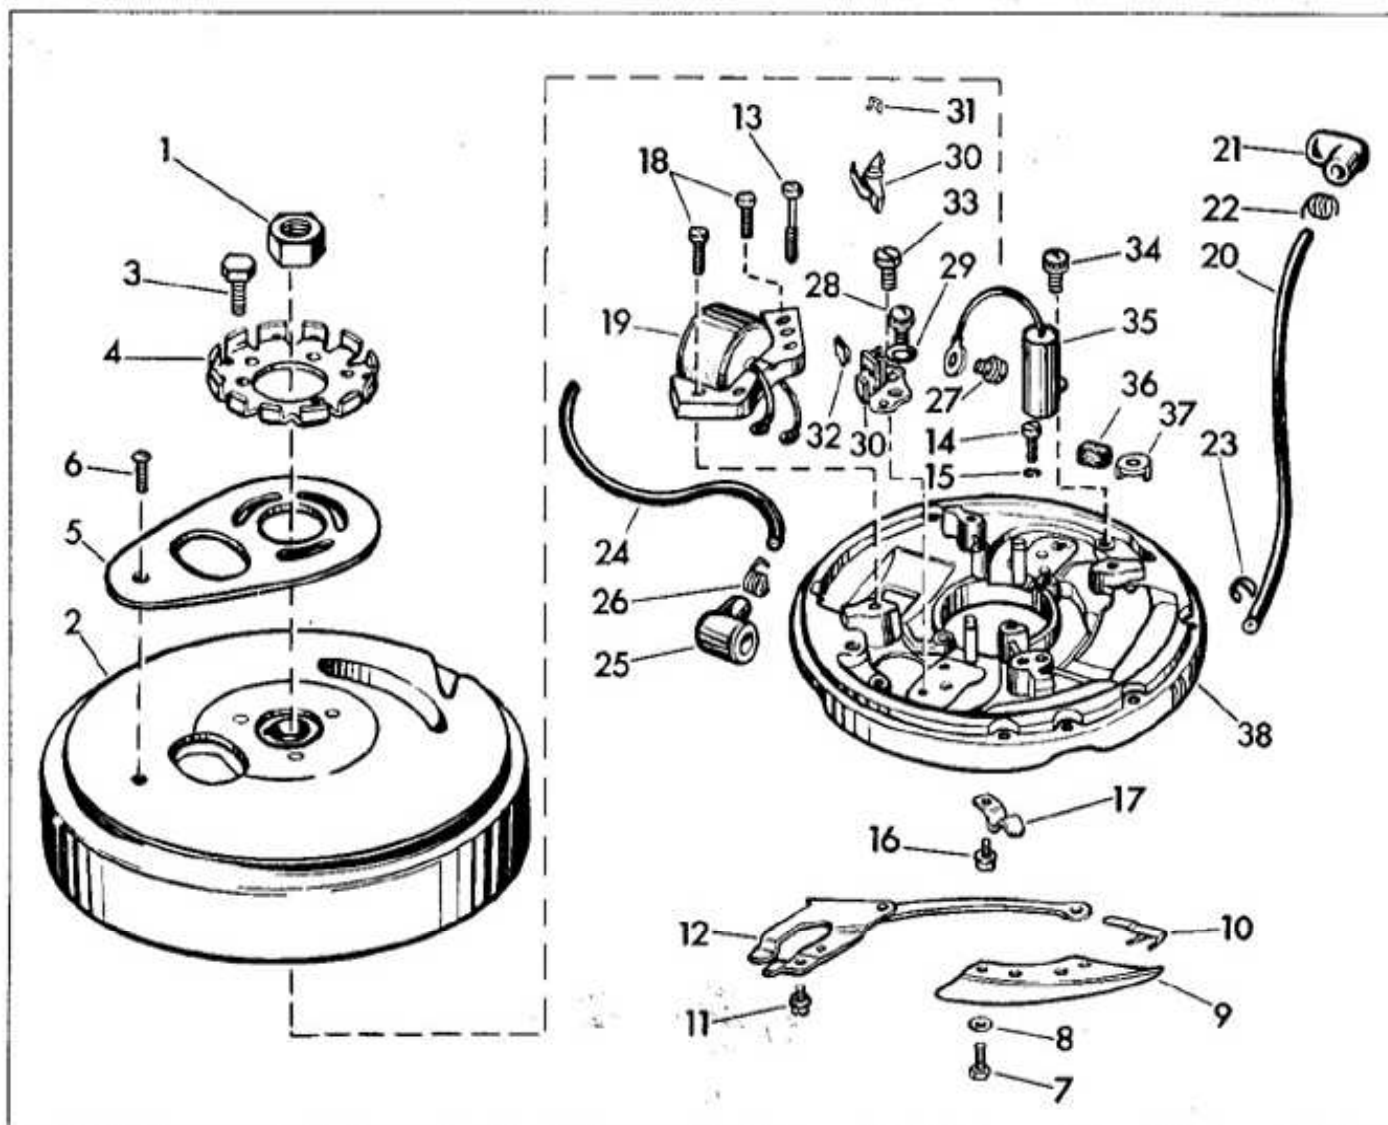

Ref. No.	Part No.	Description	Ref. No.	Part No.	Description
1	301988	Nut - Flywheel	19	580118	. . . . . Coil and Lamination Mounting
2	580214	Flywheel and Cover Assy	20*	591336	. . . . . High Tension Lead Assy - Upper
3	302468	Screw - Starter	21	510232	. . . . . Cover - Rubber, Spark Plug
4	202111	Ratchet - Starter	22	510231	. . . . . Terminal - Spring Lead . . . . .
5	510292	Cover - Inspection Hole (Part of Item 2)	23	120783	. . . . . Marker . . . . .
6	510293	Screw - Cover to Flywheel (Part of Item 2)	24*	591337	. . . . . High Tension Lead Assy - Lower . . . . .
7	302750	Screw - Throttle Cam	25	510232	. . . . . Cover - Roller, Spark Plug . . . . .
8	300154	Washer - Throttle Cam Screw	26	510231	. . . . . Terminal - Spring Lead . . . . .
9	203277	Cam - Throttle Control	27	510194	. . . . . Screw - Breaker Terminal . . . . .
10	303146	Clip - Spring Armature Plate Link	28	510278	. . . . . Screw - Breaker Mounting . . . . .
11	510193	Screw - Shifter Lock Stop	29	510208	. . . . . Washer - Bow . . . . .
12	375995	Link and Stop Assy	30	580148	. . . . . Breaker Assy . . . . .
	580207	Armature Plate Assy	31	71-1052	. . . . . Clip - Spring . . . . .
13	510191	. . . . . Screw - Armature Plate Mounting	32	510204	. . . . . Clip - Spring Breaker . . . . .
14	510192	. . . . . Screw - Armature Plate Mounting	33	510185	. . . . . Screw - Breaker Eccentric . . . . .
15	3-28	. . . . . Washer - Lock	34	510193	. . . . . Screw - Condenser Mounting . . . . .
16	510193	. . . . . Screw - High Tension Lead Mounting	35	510173	. . . . . Condenser . . . . .
17	510190	. . . . . Clamp - High Tension Lead	36	510189	. . . . . Wick - Oiler . . . . .
18	510195	. . . . . Screw - Lamination Mounting	37	510188	. . . . . Clip - Oiler (PART OF ITEM 2) . . . . .
			38	580210	. . . . . Armature Plate and Post Assy . . . . .

*USE ON 12S12 MOTOR SERIES AND MOTOR SERIES PREVIOUS TO 12S12. FOR 12S13 AND 12S14 MOTOR SERIES, USE THE FOLLOWING: