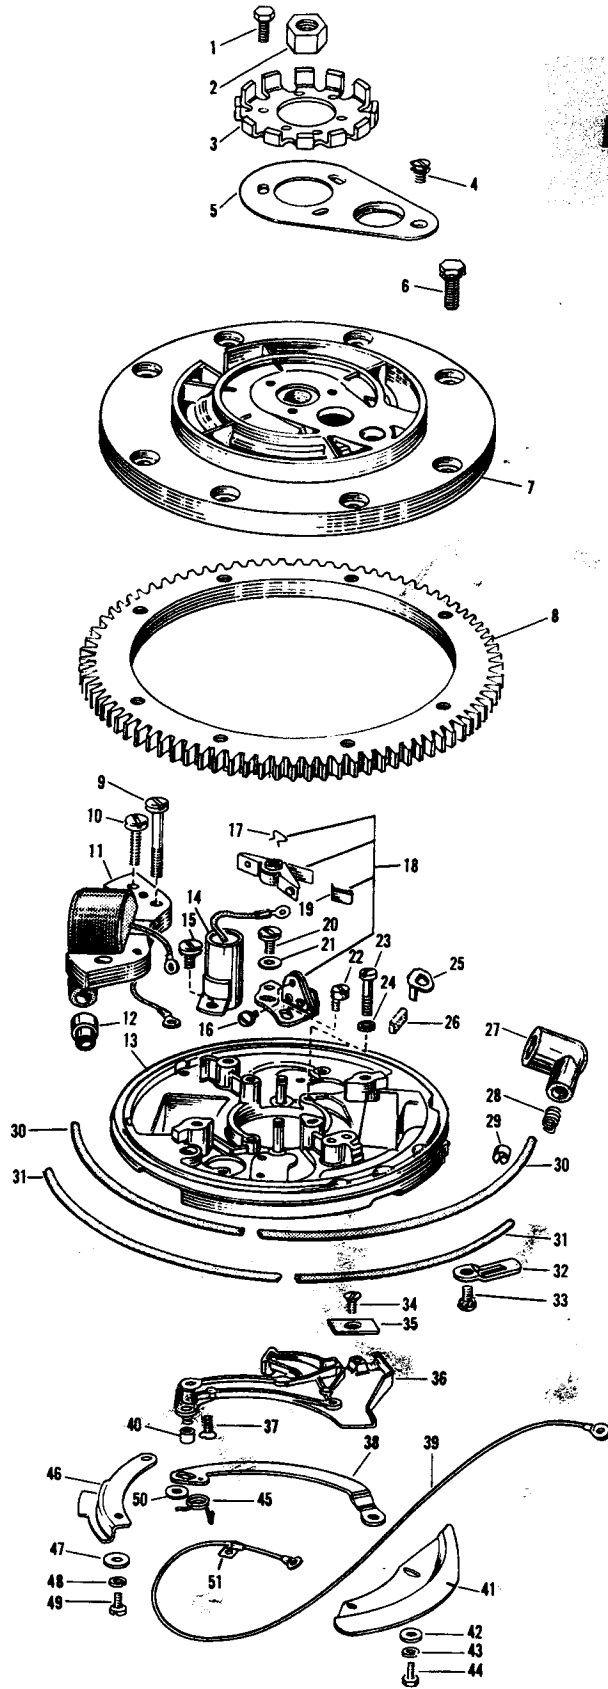

MAGNETO GROUP

BE SURE TO SPECIFY MODEL AND SERIAL NUMBER OF MOTOR WHEN ORDERING PARTS

PHOTO NO.	PART NO.	NAME OF PART	QTY. PER MOTOR
1	302468	Screw	3
23-5984	~~71-1331~~	Nut 300345 Washer	1
3	202111	Ratchet	1
4	510293	Screw	1
5	510292	Cover	1
6	303698	Screw	8
7	~~580213~~ 580285	Flywheel & Cover Assembly (580192 Flywheel & Ring Gear Assembly Complete)	1
8	203486	Ring Gear	1
9	510286	Screw	2
10	510195	Screw	4
11	580197	Coil & Lamination Assembly	2
12	510289	Grommet	2
13	580211	Armature Plate, Sleeve & Post Assembly (580199 Armature Plate Assembly Complete)	1
14	510173	Condenser	2
15	510193	Screw	6
16	510194	Screw	2
17	71-1052	Clip	2
18	580148	Breaker Assembly	2
19	510204	Clip	2
20	510278	Screw	2
21	510208	Bow Washer	2
22	510185	Eccentric Screw	2
23	510192	Screw	2
24	3-28	Lockwasher	2
25	510188	Oiler Clip	1
26	510189	Oiler Wick	1

PHOTO NO.	PART NO.	NAME OF PART	QTY. PER MOTOR
27	510232	Cover	2
28	510231	Terminal	2
29	71-1239	Marker-High Tension Lead - Upper	1
30	510203	High Tension Lead - Upper (580135 - High Tension Lead Assembly Upper)	1
31	510210	High Tension Lead - Lower (580146 - High Tension Lead Assembly - Lower)	1
32	510190	Clamp	1
33	510193	Screw	6
34	302751	Screw	1
35	303741	Clamp	1
36	376467	Anchor & Pin Assembly	1
37	302104	Screw	9
38	304219	Link	1
39	208	Lead Assembly - Cutout	1
40	34352	Sleeve	1
41	304227	Throttle Cam	1
42	71-1531	Washer	3
43	71-1487	Lockwasher	5
44	304441	Screw	2
45	304656	Spring	1
46	304228	Stop	1
47	91-423	Washer	1
48	71-1487	Lockwasher	5
49	302812	Screw	1
50	85-54	Washer	1
51	510267	Bracket	1

ORDER ALL PARTS FROM YOUR JOHNSON SEA-HORSE DEALER