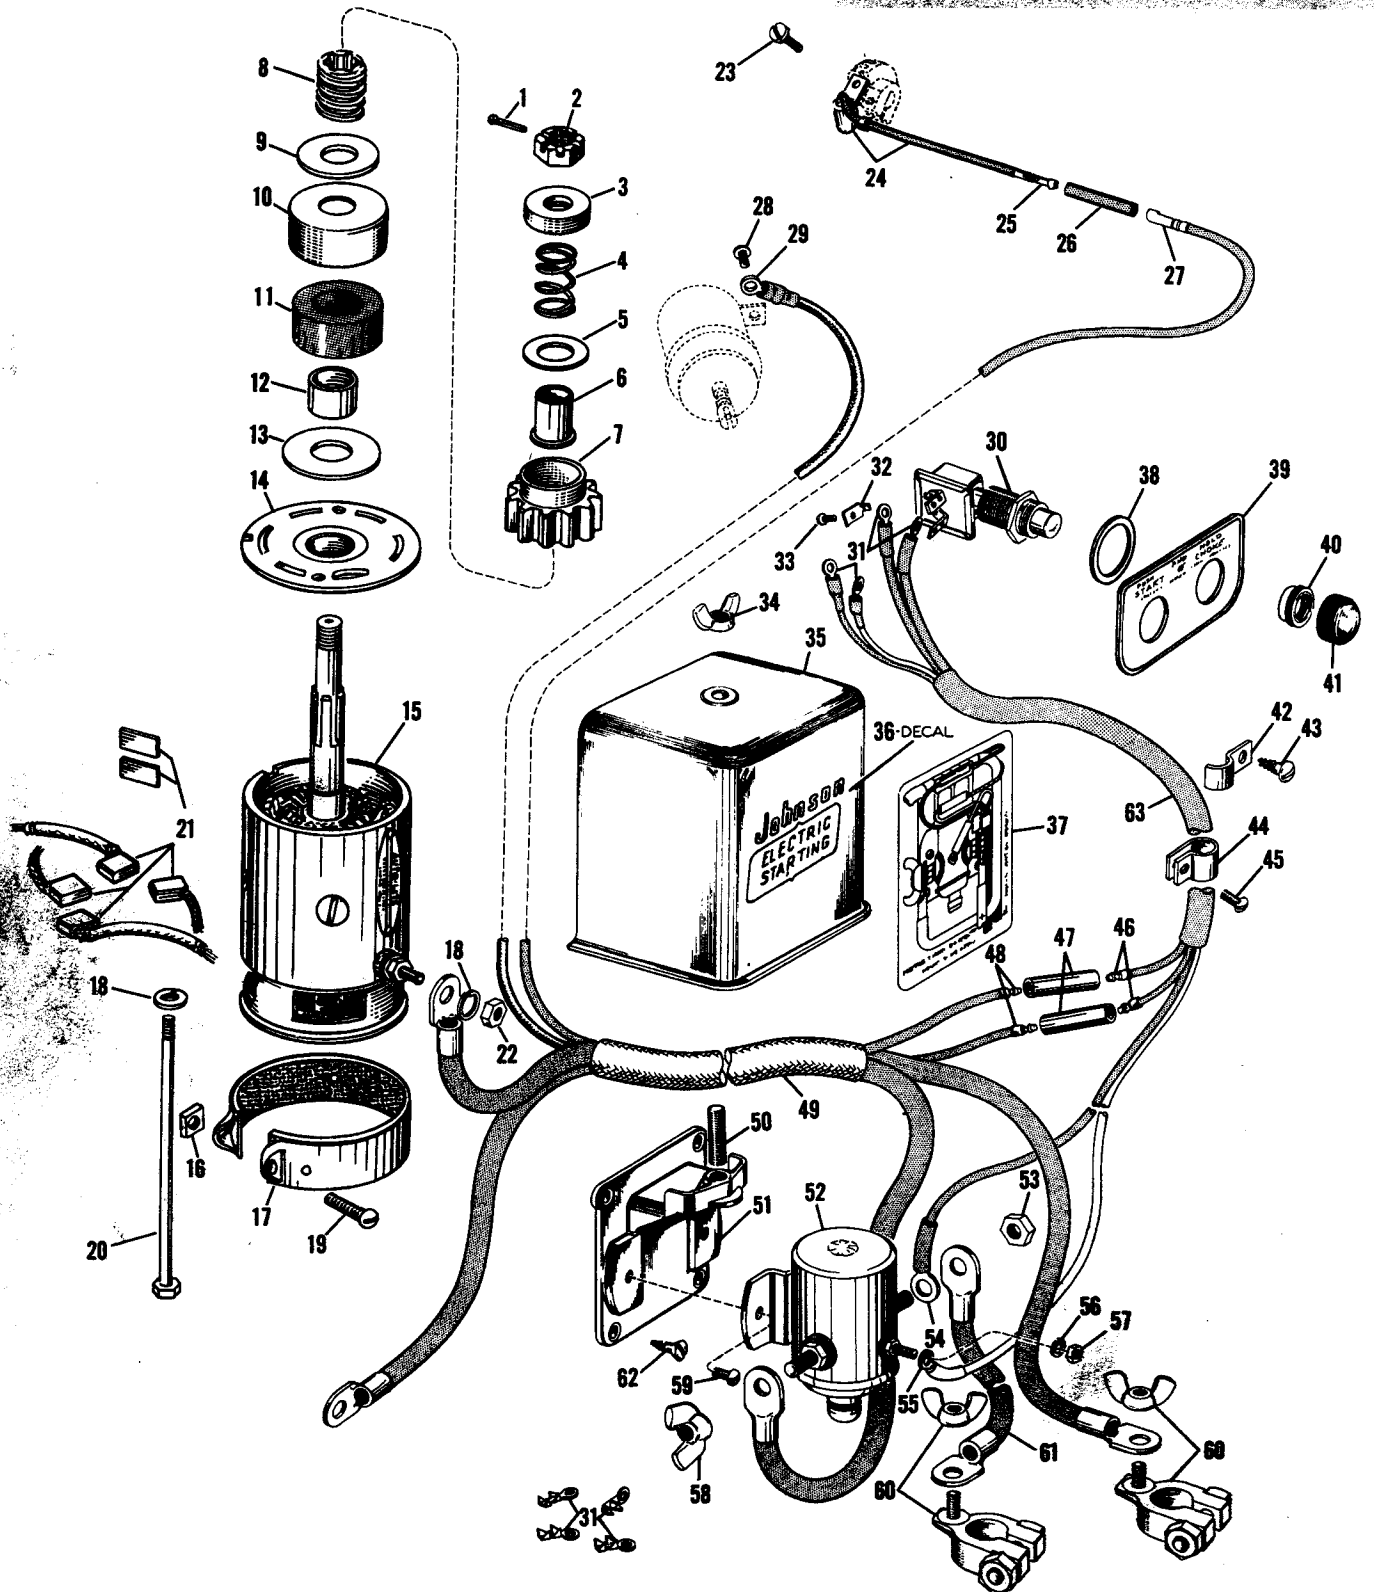

BE SURE TO SPECIFY MODEL AND SERIAL NUMBER OF MOTOR WHEN ORDERING PARTS

PHOTO NO.	PART NO.	NAME OF PART	QTY. PER MOTOR	PHOTO NO.	PART NO.	NAME OF PART	QTY. PER MOTOR
1	120219	Cotter Pin	1	36	304328	Decal - Johnson Electric Starting	1
2	203569	Nut	1			(376530 Junction Box & Switch Plate Assembly)	1
3	203874	Stop	1	37	203507	Decal - Wiring Diagram	1
4	203873	Spring	1	38	301663	Washer	2
5	203866	Washer	1	39	304329	Switch Plate	1
6	203870	Sleeve	1	40	203658	Nut	2
7	203875	Pinion	1	41	203659	Cover (Red) Starter Switch Button	1
8	203869	Screw Shaft	1	41	203660	Cover (Black) Choke Switch Button	1
9	203865	Thrust Washer	1	42	203505	Clamp	4
10	203867	Cup	1	43	303777	Screw	4
11	203868	Cushion	1	44	203501	Clamp	1
12	203872	Spacer	1	45	39-169	Screw	2
13	203871	Washer	1	46	203524	Terminal	2
	(277484 Bendix Drive Assembly)		1	47	277327	Connector	2
14	277485	End Plate Assembly	1	48	203527	Terminal	2
15	*	(277432 Starter Motor Assembly Complete)	1	49	277326	Cable Assembly - Motor to Junction Box	1
16	302054	Nut	1	50	203510	Stud	1
17	277486	Head Band Assembly	1	51	203506	Mounting Bracket	1
18	19-124	Lockwasher	4	52	277317	Solenoid Assembly - Starter Switch	1
19	304511	Screw	1	53	303783	Nut	1
20	203864	Frame Screw	2	54	203523	Terminal	1
21	277487	Brush Set	1	55	203525	Terminal	2
22	303932	Nut	1	56	120052	Lockwasher	1
23	303951	Screw	1	57	85-64	Nut	1
24	376323	Mercury Switch Assembly	1	58	203532	Wing Nut	3
25	203529	Terminal	2	59	39-169	Screw	2
26	303806	Tubing	1	60	277474	Battery Terminal Assembly	2
27	203529	Terminal	2	61	277323	Cable Assembly - Battery to Starter Solenoid	1
28	510193	Screw	4	62	303776	Screw	4
29	203525	Terminal	2	63	277325	Cable Assembly - Switch Plate to Junction Box	1
30	277382	Switch Assembly - Choke & Starter	2		**203526	Cable Assembly - less Terminals	1
31	203512	Terminal	4				
32	203550	Lockwasher	4				
33	91-373	Screw	4				
34	203511	Wing Nut	1				
35	376701	Junction Box Cover & Decal Assembly	1				

* Contact your Auto-Lite dealer for service on the armature assembly, thrust washer-armature-upper and lower, frame and field assembly, and commutator end head assembly.

** Same as cable assembly #277325 (Photo No. 63 less) terminals - available only in 100 foot lengths.

NOTE
Always request marine treated parts from your Auto-Lite dealer.