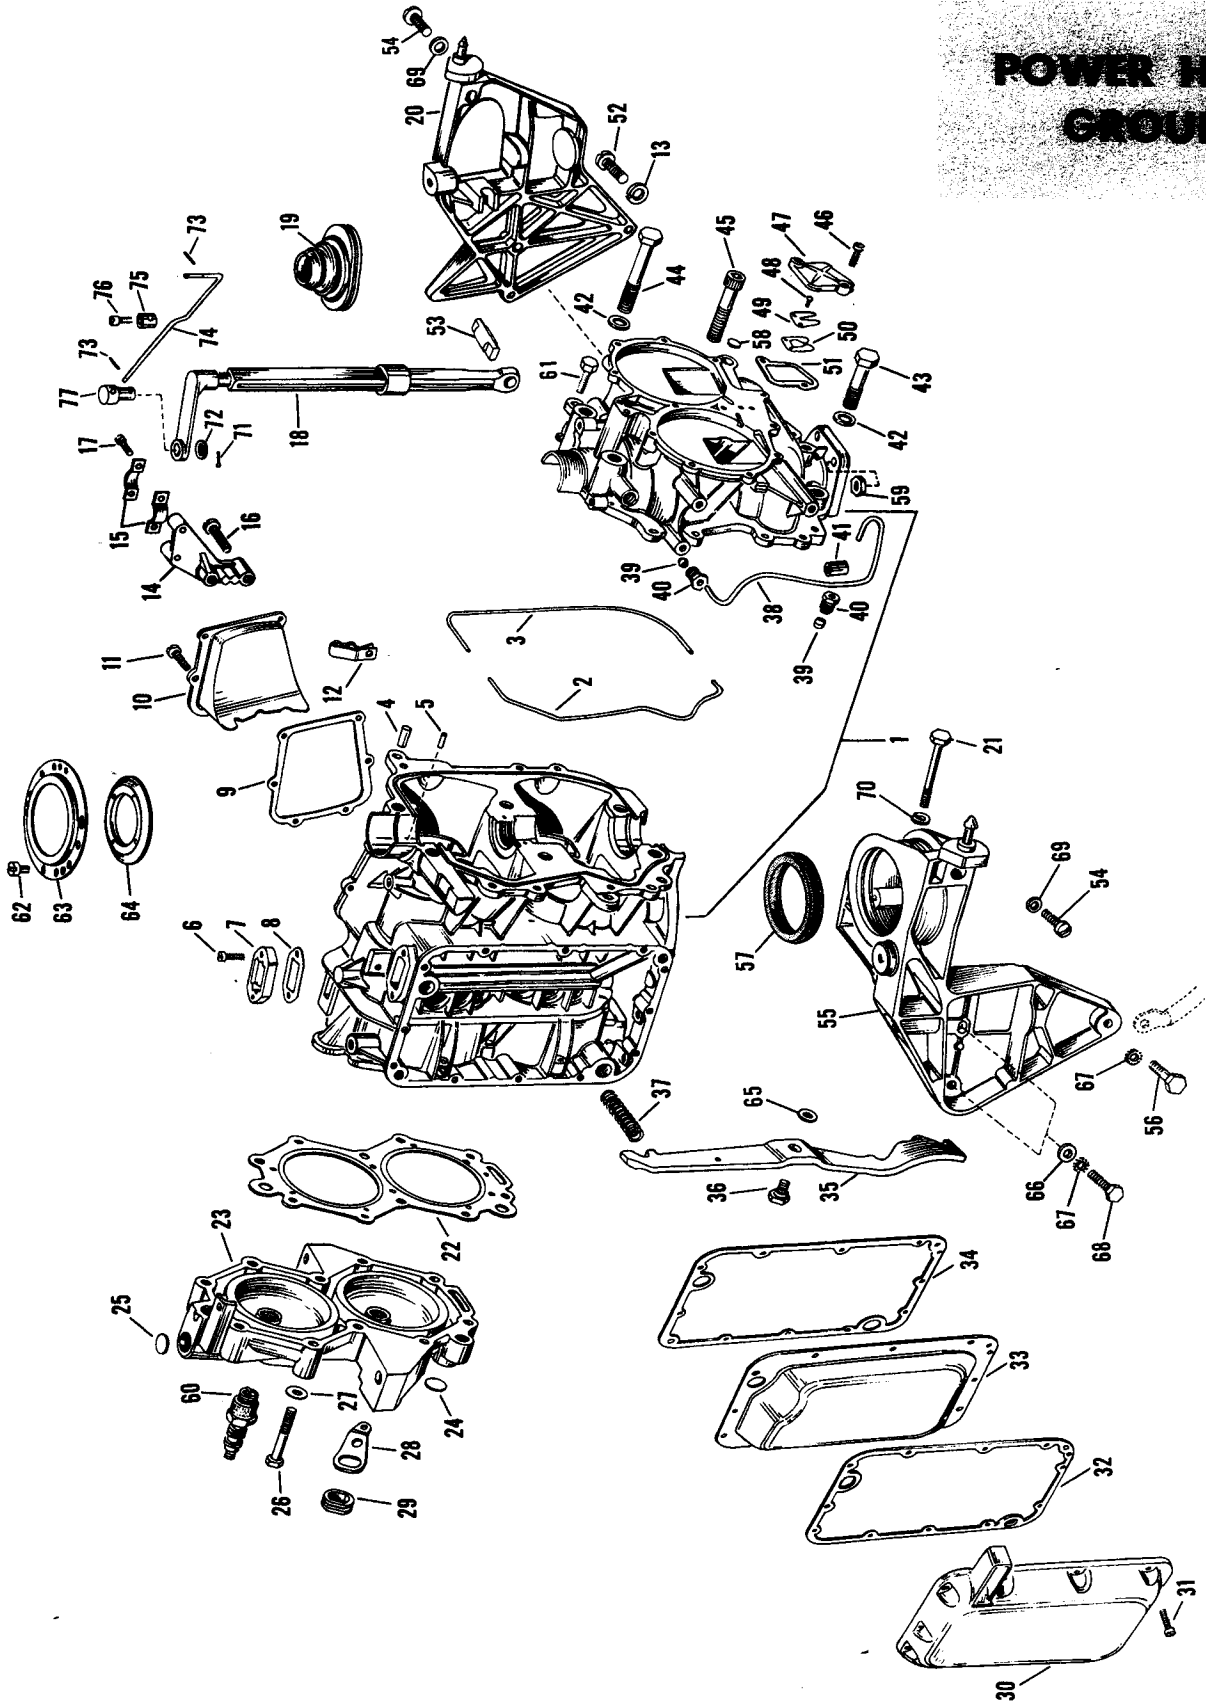

POWER HEAD GROUP

BE SURE TO SPECIFY MODEL AND SERIAL NUMBER OF MOTOR WHEN ORDERING PARTS

Power Head # 376-741

PHOTO NO.	PART NO.	NAME OF PART	QTY. PER MOTOR
1	376457	Cylinder & Crankcase	1
2	302621	Seal - Starboard	1
3	302622	Seal - Port	1
4	300402	Tapered Pin	2
5	304178	Dowel	3
6	13-558	Screw	9
7	302582	Cover	1
8	302581	Gasket	1
9	302586	Gasket	2
10	304200	Cover	2
11	43-259	Screw	12
12	304693	Clamp	1
13	51-137	Lockwasher	3
14	304197	Bracket	1
15	303109	Bearing Clamp	2
16	25-238	Screw	2
17	302948	Screw	6
18	304198	Lever	1
19	304019	Grommet	1
20	376643	Bracket & Pin Assembly - Port	1
21	21-487	Screw	1
22	302583	Gasket	1
23	277419	Cylinder Head	1
24	13-426	Core Plug - Lower	1
25	19-51	Core Plug - Upper	1
26	303782	Screw	10
27	304670	Washer	9
28	300455	Anchor	1
29	300454	Grommet	1
30	302550	Cover	1
31	43-110	Screw	22
32	302607	Gasket	2
33	302549	Cover	1
34	302607	Gasket	2
35	303970	Shifter Lock	1
36	302592	Screw	1
37	302587	Spring	1
38	375862	Oil Line Assembly	1
39	11-61	Gland	2
40	41-105	Packing Nut	2

PHOTO NO.	PART NO.	NAME OF PART	QTY. PER MOTOR
41	302811	Spacer	1
42	300343	Washer	4
43	302600	Screw	2
44	301431	Screw	2
45	302579	Screw	2
46	43-110	Screw	22
47	302033	Cover	1
48	303761	Screw	2
49	304655	Plate	1
50	302031	Leaf Plate	1
51	302032	Gasket	1
52	21-358	Screw	3
53	304155	Pin	1
54	132679	Screw	9
55	376507	Bracket & Pin Assembly - Starboard	1
56	21-358	Screw	1
57	203735	Shock Absorber	1
58	300788	Expansion Plug	1
59	7-46	Nut	4
60	*200322	Spark Plug Champion J6J	2
60	*376290	Spark Plug Auto-Lite A3X	2
61	300646	Screw	11
62	304442	Screw	4
63	303278	Support	1
64	303277	Retaining Ring	1
65	304051	Washer	1
66	13-585	Washer	2
67	51-137	Lockwasher	4
68	300646	Screw	9
69	43-302	Washer	3
70	7-227	Lockwasher	3
71	303049	Cotter Pin	1
72	551953	Washer	2
73	41-110	Pin	10
74	304225	Rod	1
75	304222	Collar	1
76	304221	Screw	1
77	304226	Pivot Pin	1

*We recommend either Champion or Auto-Lite Spark Plugs.

NOTE
Power Head Gasket Set (less Cyl. Head Gasket)
Part No. 376502

ORDER ALL PARTS FROM YOUR JOHNSON SEA-HORSE DEALER