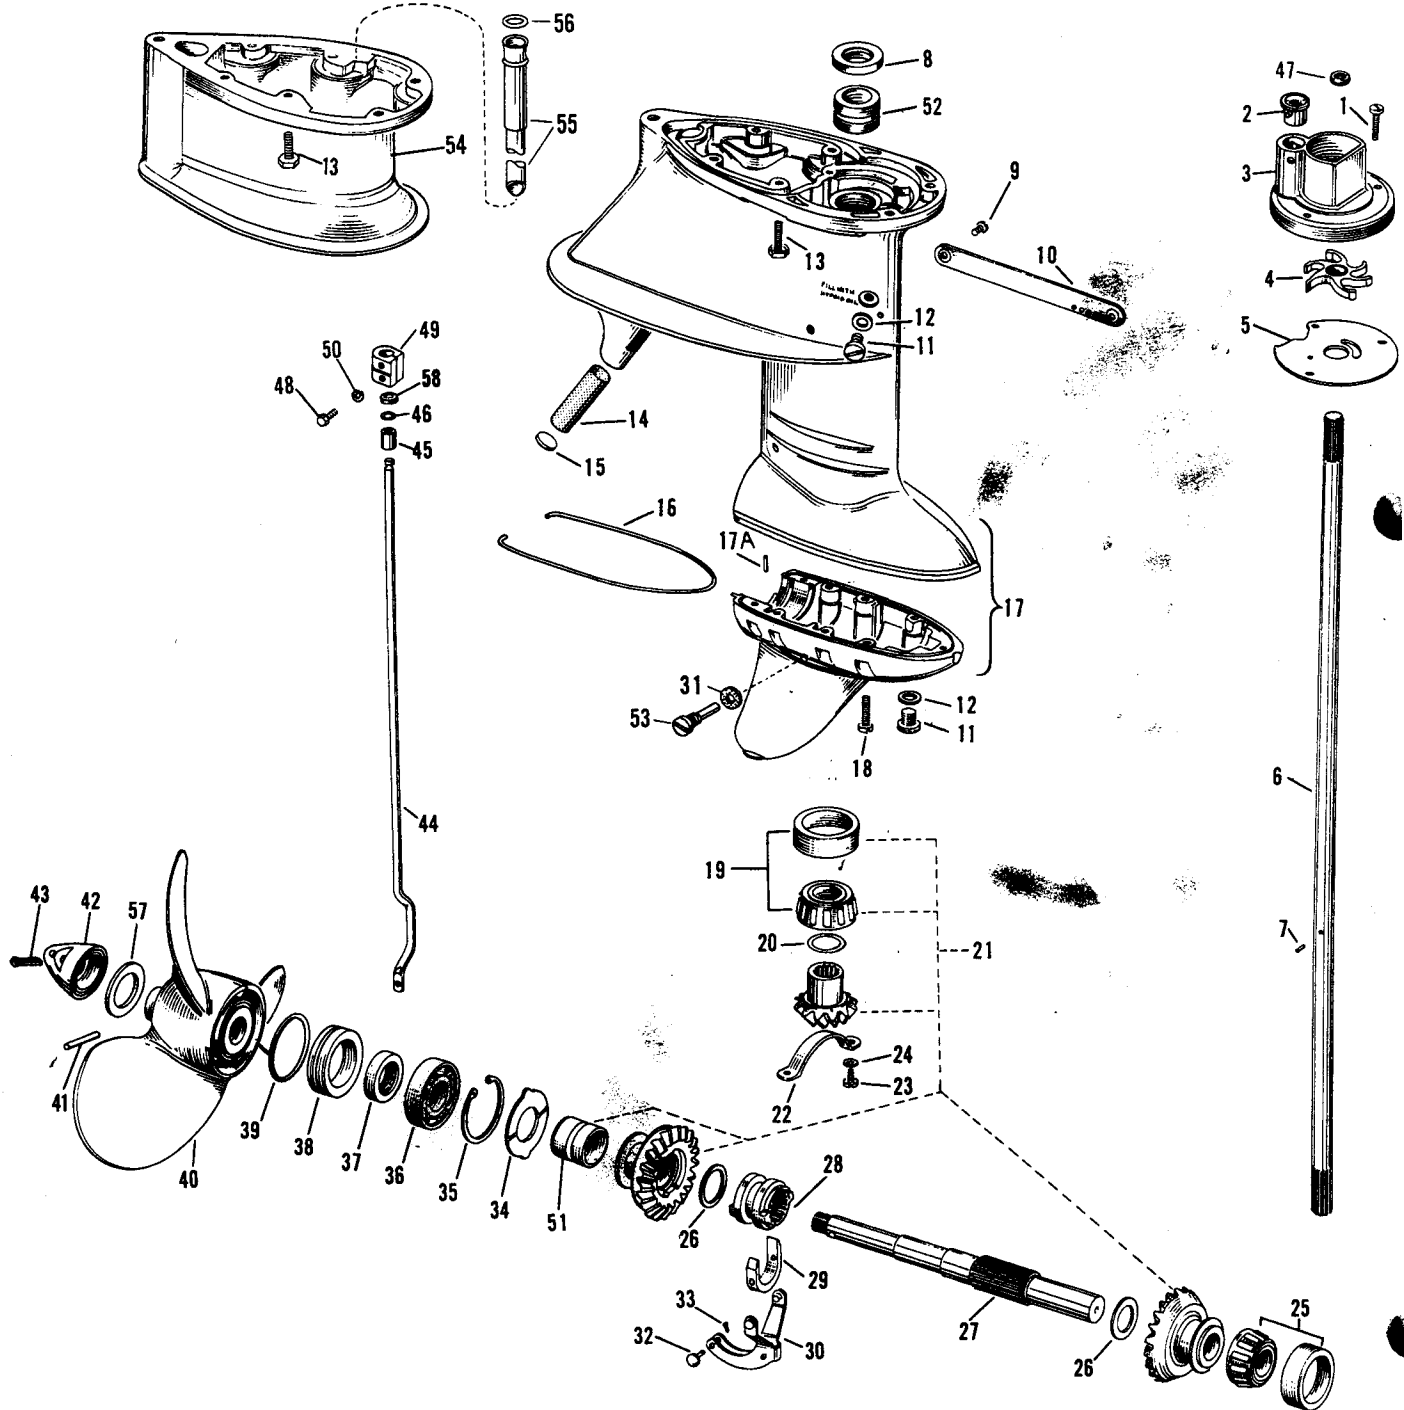

GEARCASE ASSEMBLY GROUP

BE SURE TO SPECIFY MODEL AND SERIAL NUMBER OF MOTOR WHEN ORDERING PARTS

PHOTO NO.	PART NO.	NAME OF PART	QTY. PER MOTOR
1	302677	Screw	3
2	304026	Grommet	1
3	303831	Impeller Housing	1
4	302708	Impeller	1
5	302766	Plate	1
6	302771	Driveshaft	1
7	302771	Pin	1
8	302545	Oil Retainer	1
9	302509	Screw	2
10	302616	Cover	1
11	27-283	Screw	2
12	27-284	Washer	2
13	302510	Screw	6
14	302521	Screen	1
15	302977	Plug	1
16	302604	Seal	1
17	376409	Gearcase & Bearing (Model RJE-18 & 18E)	1
	376767	Gearcase & Bearing (Model RJE-18C)	1
17A	300611	Dowel Pin	1
18	304070	Screw	9
19	375829	Roller Bearing	1
20	302796	Shim (.008) As Required	
20	302797	Shim (.008) As Required	
20	302798	Shim (.010) As Required	
20	302823	Shim (.005) As Required	
21	375861	Gears & Pinion Bearing	1
22	302552	Support	1
23	43-147	Screw (Model RJE-18)	2
	303737	Screw (Model RJE-18E & 18C)	2
24	71-915	Lockwasher (Model RJE-18)	2
25	375761	Roller Bearing	1
26	302565	Thrust Washer	2
27	302522	Propeller Shaft	1
28	375783	Shifter Clutch Dog	1
29	302650	Cradle	1
30	375787	Shifter Lever and Pin	1
31	304083	Washer	1
32	302504	Pin	1
33	15-268	Cotter Pin	3

PHOTO NO.	PART NO.	NAME OF PART	QTY. PER MOTOR
34	302743	Thrust Washer	1
35	302528	Retaining Ring	1
36	20-52	Ball Bearing	1
37	302564	Oil Retainer	1
38	303050	Housing	1
39	302588	O-Ring	1
40	376733	Propeller (Models RJE-18 & 18E)	1
	376732	Propeller (Model RJE-18C)	1
41	302566	Drive Pin (Models RJE-18 & 18E)	1
	304575	Drive Pin (Model RJE-18C)	1
42	375773	Propeller Nut (Models RJE-18 & 18E)	1
	376731	Propeller Nut (Model RJE-18C)	1
43	19-84	Cotter Pin	1
44	303869	Shift Rod - Lower	1
45	301878	Bushing (Models RJE-18 & 18E)	1
	304765	Bushing (Model RJE-18C)	1
46	301877	O-Ring	1
47	303059	O-Ring	1
48	304024	Screw	2
49	303794	Connector	1
50	301551	Lockwasher	2
51	303690	Bushing	1
52	304084	Bushing	1
53	303358	Pivot Pin	1
57	304576	Thrust Washer (Model RJE-18C)	1
58	304764	Gasket (Model RJE-18C)	1
MODEL RJEL-18, 18E & 18C PARTS THAT DIFFER FROM MODEL RJE-18, 18C & 18E			
6	304033	Driveshaft (RJEL)	1
13	302510	Screw (RJEL)	6
44	304034	Shift Rod - Lower (RJEL)	1
54	304030	Extension (RJEL)	1
55	304175	Adapter (RJEL)	1
56	304174	Adapter O-Ring (RJEL)	1

See Page 19 for additional Model RJEL-18, 18E & 18C parts