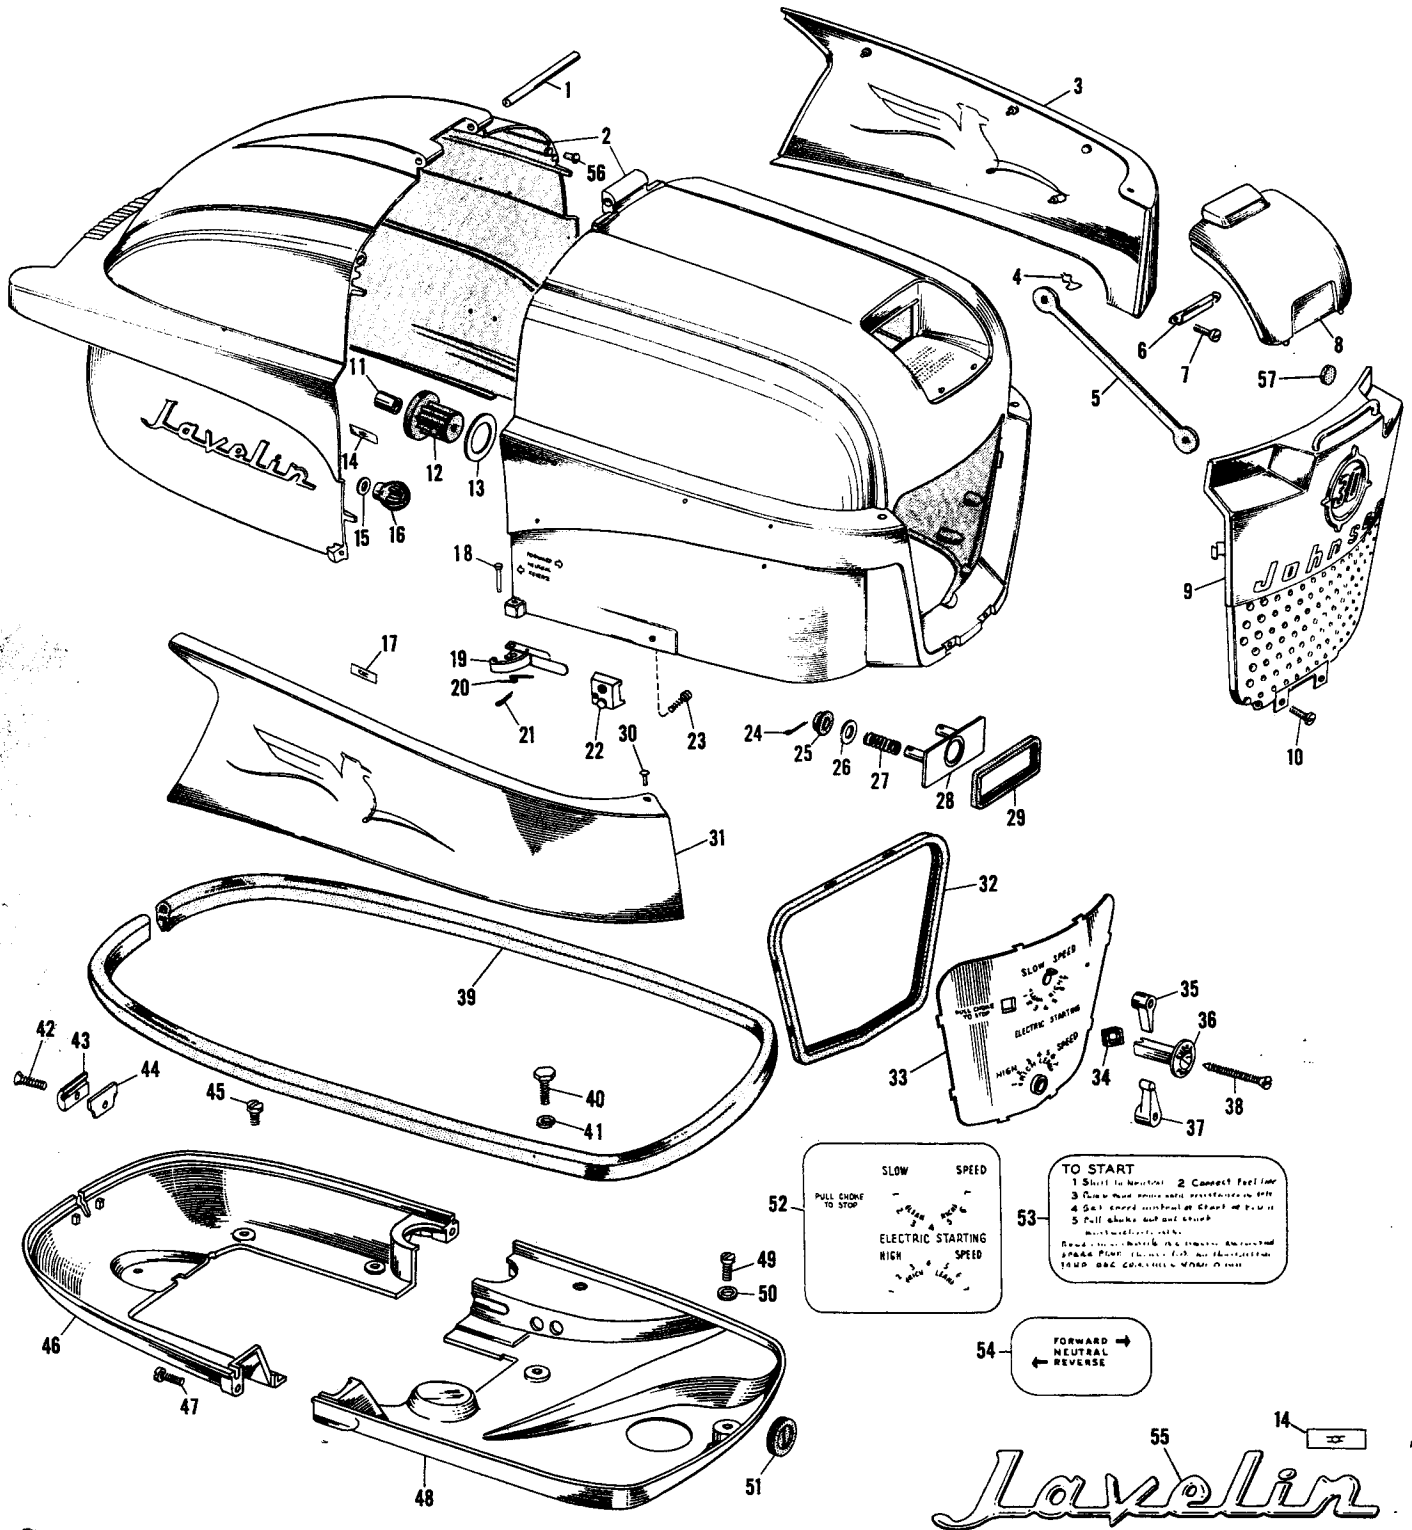

STARTER GROUP

BE SURE TO SPECIFY MODEL AND SERIAL NUMBER
OF MOTOR WHEN ORDERING PARTS

RJE-RJEL-18, 18E & 18C

PHOTO NO.	PART NO.	NAME OF PART	QTY. PER MOTOR
1	303984	Hinge Pin	1
2	376780	Shroud, Transfer & Bumper Assembly	1
3	304466	Applique - Port	1
4	304473	Strap Anchor	1
5	304470	Strap	1
6	304468	Spring	1
7	304464	Screw	4
8	304476	Cover	1
9	376609	Cover & Hinge Assembly	1
10	304464	Screw	4
11	303959	Sleeve	2
12	303958	Bumper	2
13	303960	Washer	2
14	304387	Speed Nut	6
15	303886	Washer	6
16	304461	Bumper	2
17	203786	Speed Nut	8
18	303522	Pin	2
19	376129	Clamp & Lever	2
20	303519	Spring	2
21	303590	Cotter Pin	3
22	303985	Boss	1
23	19-189	Screw	1
24	41-163	Cotter Pin	6
25	303535	Grommet	2
26	202065	Washer	2
27	303518	Spring	2
28	303528	Cover	1
29	303529	Grommet	1
30	304658	Pin	2
31	304467	Applique - Starboard	1
32	303983	Grommet	1
33	376603	Control Panel & Transfer	1
34	303796	Grommet	1
35	304730	Adjusting Lever - Slow Speed	1
36	304731	Choke Knob	1
37	304729	Adjusting Lever - High Speed	1
38	302761	Screw	1
39	304018	Seal	1
40	304027	Screw	1
41	303480	Lockwasher	1
42	304022	Screw	1
43	304021	Clamp - Outer	1
44	304020	Clamp - Inner	1
45	39-176	Screw	8
46	304460	Cover - Lower Rear	1
47	303714	Screw	2
48	304028	Cover - Lower Front	1
49	300258	Screw	2
50	43-302	Washer	3
51	304017	Grommet	1
52	304728	Transfer - Control Panel	1
53	304367	Transfer - Starting Instructions	1
54	304349	Transfer - Gear Shift	1
55	304465	Nameplate - Javelin	2
56	203290	Bumper	2
57	304786	Bumper	2

ORDER ALL PARTS FROM YOUR JOHNSON SEA-HORSE DEALER