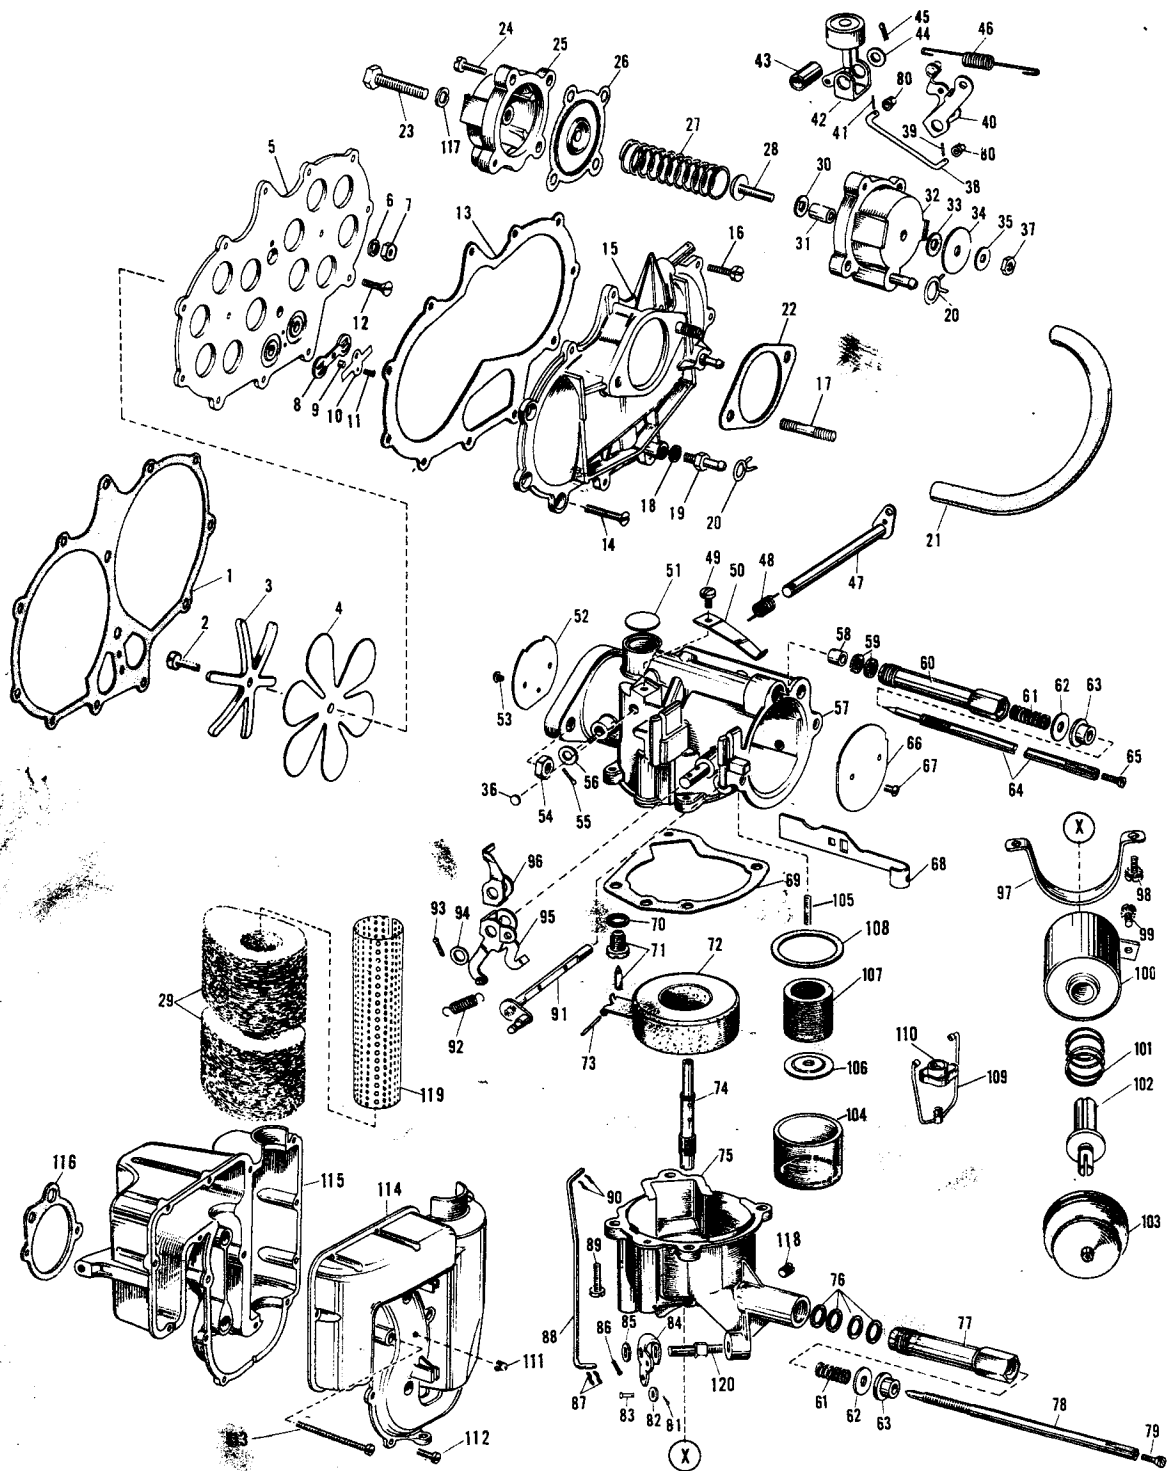

BE SURE TO SPECIFY MODEL AND SERIAL NUMBER
OF MOTOR WHEN ORDERING PARTS

PHOTO NO.	PART NO.	NAME OF PART	QTY. PER MOTOR
1	304262	Gasket	1
2	301858	Screw	2
3	303732	Leaf Stop	2
4	303731	Leaf Valve	2
5	304234	Leaf Plate	1
	(375488	Leaf Plate Assembly)	1
6	71-1487	Lockwasher	5
7	85-64	Nut	3
8	302042	Check Valve	1
9	302046	Spacer	2
10	302048	Spring	1
11	19-191	Screw	2
12	302104	Screw	9
13	304261	Gasket	1
14	200399	Screw	2
15	376487	Intake Manifold & Stud Assembly	1
16	43-110	Screw	22
17	302822	Stud	2
18	301819	Washer	1
19	301820	Nipple	1
20	302647	Clamp	6
21	203286	Hose	1
22	302598	Gasket	1
23	302479	Screw	1
24	13-558	Screw	9
25	304179	Body	1
26	376611	Diaphragm & Plate Assembly	1
27	304499	Spring	1
28	304482	Screw	1
29	203582	Acoustical Liner	2
30	304183	Washer	2
31	303893	Tubing	1
32	376443	Body	1
	(376646	Cutout Switch Assembly)	1
33	304183	Washer	2
34	303723	Washer	1
35	71-1531	Washer	3
36	303962	Core Plug	1
37	130450	Nut	3
38	304208	Link	1
39	41-110	Pin	10
40	376478	Throttle Lever	1
41	41-110	Pin	10
42	376477	Cam Follower	1
43	303310	Spacer	1
44	301827	Washer	2
45	41-163	Cotter Pin	7
46	303296	Spring	1
47	376476	Throttle Shaft & Arm Assembly	1
48	302696	Spring	1
49	43-156	Screw	1
50	302722	Spring	1
51	19-51	Core Plug	1
52	304056	Throttle Valve	1
53	303760	Screw	4
54	7-46	Nut	4
55	41-163	Cotter Pin	6
56	85-54	Washer	3
57	376778	Carburetor Body, Plug & Throttle Valve Assy	1
	(376709	Carburetor Assembly less Solenoid)	1
58	303939	Bushing	1
59	43-123	Packing	6
60	303982	Nut - Slow Speed Needle Valve	1
61	304142	Spring	2
62	202065	Washer	2

PHOTO NO.	PART NO.	NAME OF PART	QTY. PER MOTOR
63	303535	Grommet	2
64	303966	Needle Valve - Slow Speed	1
65	551517	Screw	2
66	302674	Choke Valve	1
67	303760	Screw	4
68	303964	Choke Rod	1
69	303750	Gasket	1
70	301996	Washer	1
71	~~375798~~ 375792	Float Valve & Seat Assembly	1
72	375792	Float & Arm Assembly	1
73	302661	Hinge Pin	1
74	304212	Nozzle	1
75	304031	Float Chamber	1
76	43-123	Packing	6
77	303981	Nut - High Speed Needle Valve	1
78	303965	Needle Valve - High Speed	1
79	551517	Screw	2
80	304216	Bushing	2
81	301912	Cotter Pin	1
82	71-1447	Washer	3
83	303738	Pin	1
84	303747	Lever	1
85	85-54	Washer	3
86	41-163	Cotter Pin	6
87	41-110	Pin	10
88	303794	Link	1
89	13-552	Screw	24
90	41-110	Pin	10
91	376256	Choke Shaft, Arm & Pin Assembly	1
92	304111	Spring	1
93	41-163	Cotter Pin	6
94	85-54	Washer	3
95	376255	Bellcrank & Pin Assembly	1
96	303749	Lever	1
97	303740	Yoke	1
98	303737	Screw	2
99	510193	Screw	6
100	376222	Solenoid Assembly	1
101	303745	Spring	1
102	376610	Solenoid Plunger Assembly	1
103	303792	Cover	1
104	303967	Bowl	1
105	304522	Stud	1
106	304523	Nut	1
107	302062	Filter	1
108	302675	Gasket	1
109	376327	Yoke & Screw Assembly	1
110	375989	Thumb Nut & Swivel Cup Assembly	1
111	203652	Button Plug	1
112	25-74	Screw	13
113	303994	Screw	2
114	*203916	Air Silencer - Front (Models RJE-18E & 18C)	1
115	*203917	Air Silencer - Rear (Models RJE-18E & 18C)	1
116	303988	Gasket	1
117	304202	Lockwasher	1
118	303041	Screw	1
119	203581	Insert Tube	1
120	303739	Pivot Shaft	1

*Order Part No. 277584 Air Silencer Assembly (Model RJE-18)

ORDER ALL PARTS FROM YOUR JOHNSON SEA-HORSE DEALER