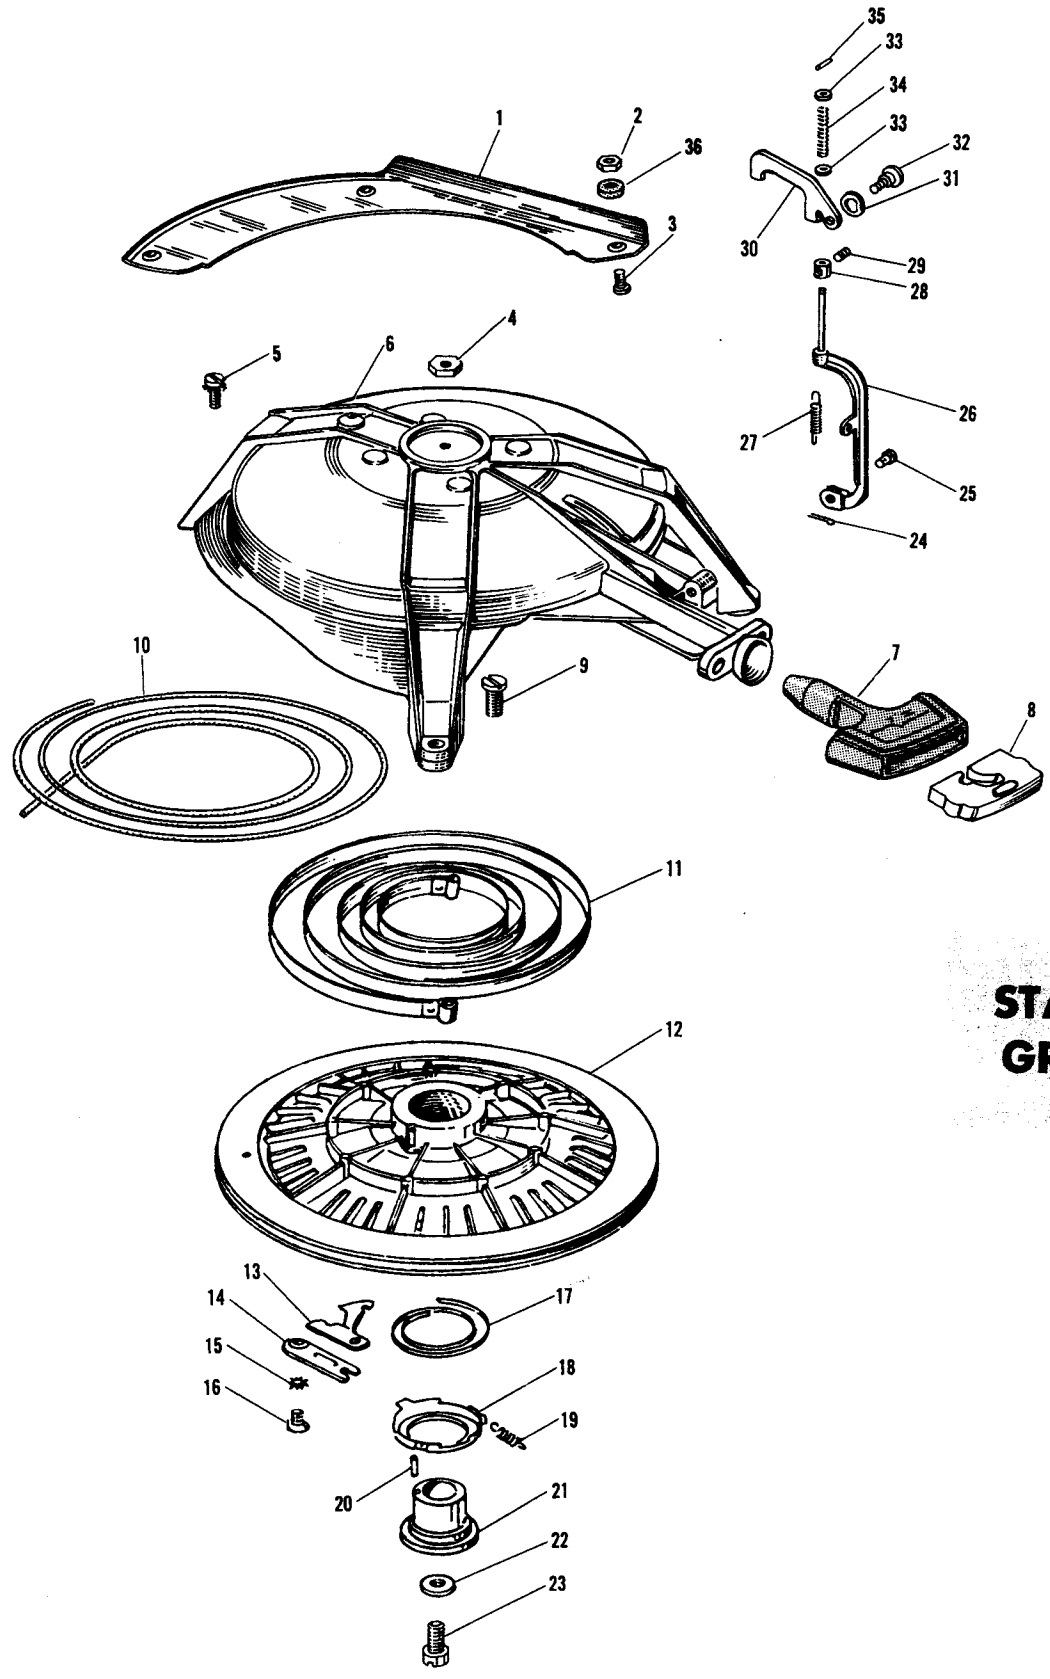

**STARTER
GROUP**

BE SURE TO SPECIFY MODEL AND SERIAL NUMBER
OF MOTOR WHEN ORDERING PARTS

PHOTO NO.	PART NO.	NAME OF PART	QTY. PER MOTOR
1	303703	Guard	1
2	71-1102	Nut	3
3	302104	Screw	9
4	302103	Nut	1
5	303766	Screw	1
6	376662	Starter Housing & Pin Assembly	1
	(376663	Starter Assembly Complete)	1
7	304361	Handle (Model RJE-18)	1
	304501	Handle (Models RJE-18E & 18C)	1
8	304325	Anchor	1
9	303591	Screw	2
10	304096	Starter Rope	1
11	375836	Starter Spring	1
12	376647	Starter Pulley	1
13	202470	Starter Pawl	3
14	202317	Retainer	3
15	71-1026	Lockwasher	3
16	302104	Screw	9
17	302222	Friction Spring	1
18	202114	Equalizer Cup	1
19	202155	Spring	3
20	202156	Pin	1
21	276643	Spindle & Pin Assembly	1
22	202356	Washer	1
23	51-223	Screw	1
24	303590	Cotter Pin	3
25	303742	Pin	1
26	376238	Link & Rod Assembly	1
27	304224	Spring	1
28	303244	Collar	1
29	303245	Allen Screw	1
30	304210	Locking Lever	1
31	302473	Bow Washer	1
32	303247	Screw	1
33	71-1447	Washer	3
34	303051	Spring	1
35	41-110	Pin	10
36	304510	Washer	3

ORDER ALL PARTS FROM YOUR JOHNSON SEA-HORSE DEALER