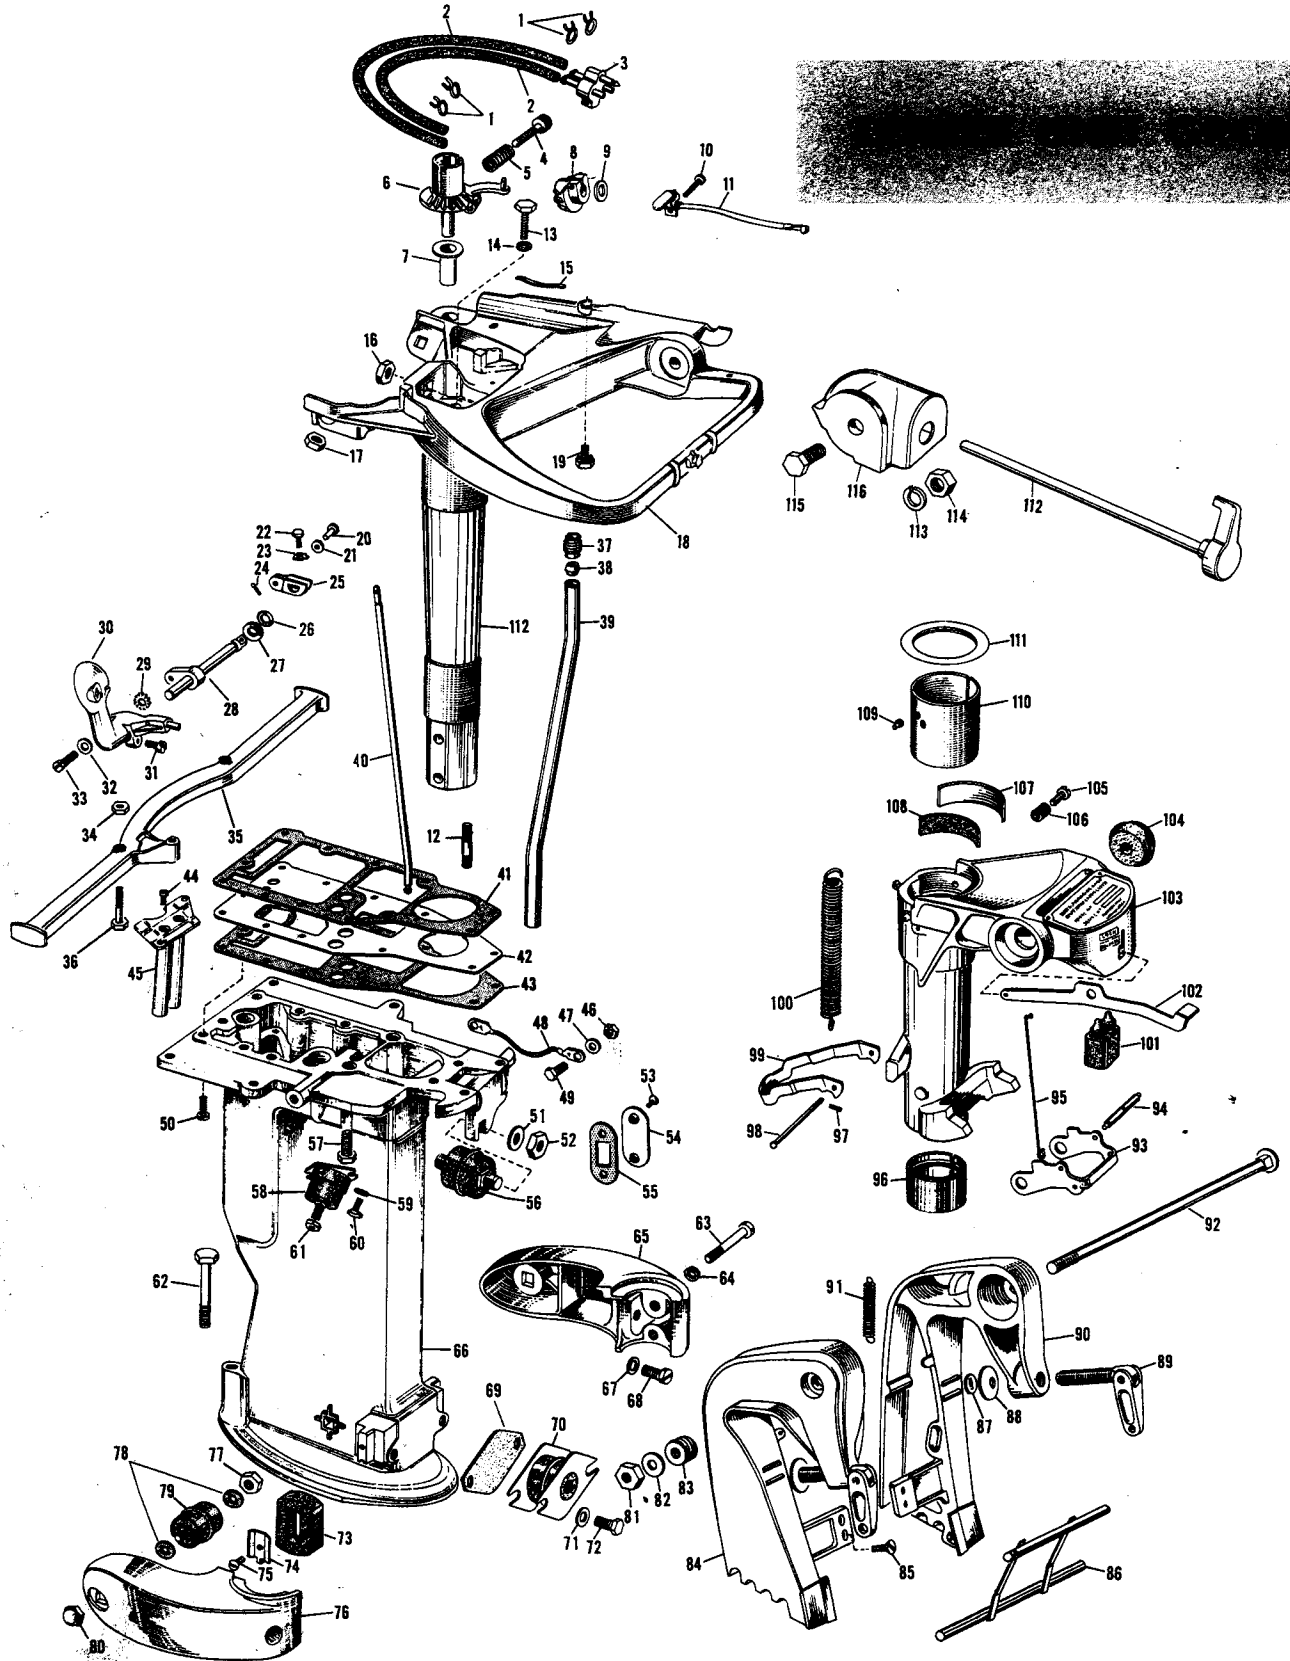

RJE-RJEL-18, 18E & 18C

BE SURE TO SPECIFY MODEL AND SERIAL NUMBER
OF MOTOR WHEN ORDERING PARTS

PHOTO NO.	PART NO.	NAME OF PART	QTY. PER MOTOR
1	302647	Clamp	4
2	304029	Hose	2
3	375788	Fuel Connector	1
4	376730	Screw (Model RJE-18)	1
	304573	Screw (Models RJE-18E & 18C)	1
5	304865	Spring	1
6	376730	Gear (Model RJE-18)	1
	304574	Gear (Models RJE-18E & 18C)	1
7	303854	Bushing	1
8	303142	Pinion	1
9	303107	Washer	1
10	303951	Screw	1
11	376323	Mercury Switch Assembly	1
12	304517	Stud	2
13	304151	Screw	4
14	19-124	Lockwasher	4
15	304076	Ground Spring	1
16	303912	Nut	2
17	303889	Nut	2
18	376740	Steering Bracket, Pilot Shaft & Dowel Pin Assembly	1
19	303311	Screw	1
20	304377	Pin	1
21	304380	Bow Washer	1
22	303722	Screw	1
23	303721	Clip	1
24	15-268	Cotter Pin	2
25	304379	Lever	1
26	303191	O-Ring	1
27	303775	Washer	1
28	376287	Bracket & Shaft Assembly	1
29	51-137	Lockwasher	4
30	375766	Shift Lever	1
31	300258	Screw	2
32	21-165	Washer	1
33	300646	Screw	11
34	15-254	Nut	2
35	304389	Carrying Handle	1
36	304392	Screw	3
37	302894	Gland Nut	1
38	7-170	Gland	1
39	303872	Water Tube	1
40	303870	Shift Rod - Upper	1
41	304545	Gasket	2
42	304540	Baffle Plate	1
43	304545	Gasket	2
44	303393	Screw	4
45	376786	Exhaust Loading Tube Assembly	1
46	13-82	Nut	1
47	301827	Washer	2
48	376349	Ground Lead Assembly	1
49	304077	Screw	1
50	132679	Screw	9
51	303913	Washer	2
52	303912	Nut	2
53	302509	Screw	4
54	303862	Cover Plate	1
55	304023	Gasket	1
56	303882	Rubber Mount	1
57	300355	Screw	2
58	303879	Rubber Mount	2
59	303887	Washer	4
60	39-176	Screw	8
61	303889	Nut	2

PHOTO NO.	PART NO.	NAME OF PART	QTY. PER MOTOR
62	302871	Screw	1
63	304452	Screw	2
64	302865	Lockwasher	2
65	304446	Housing - Lower Mount - Port	1
66	376699	Exhaust Tube & Driveshaft Casing	1
67	303886	Washer	6
68	303883	Screw	2
69	304169	Gasket	1
70	303881	Rubber Mount	1
71	303886	Washer	6
72	303888	Screw	2
73	303918	Bumper	2
74	303961	Retainer	2
75	303393	Screw	2
76	304447	Housing - Lower Mount - Starboard	1
77	303890	Acorn Nut	2
78	304168	Gasket	4
79	303880	Rubber Mount	2
80	303890	Acorn Nut	2
81	17-182	Nut	1
82	25-196	Washer	1
83	302051	Spring	1
84	376439	Stern Bracket & Clampscrew Assembly - Star	1
85	11-185	Screw	2
86	376303	Tilting Lever Assembly	1
87	302420	Retainer	2
88	41-48	Swivel Plate	2
89	375747	Clampscrew & Handle Assembly	2
90	376438	Stern Bracket & Clampscrew Assembly - Port	1
91	302736	Spring	1
92	302643	Bolt	1
93	303953	Link	1
94	303956	Shaft	1
95	303957	Link	1
96	303868	Liner	1
97	15-268	Cotter Pin	3
98	303955	Rod	1
99	303954	Locking Lever	1
100	303971	Spring	1
101	303933	Bumper	1
102	303863	Arm	1
103	303885	Swivel Bracket	1
104	302637	Conical Washer	2
105	41-178	Screw	1
106	551113	Spring	1
107	303928	Plate	1
108	303929	Spacer	1
109	303696	Pin	1
110	303936	Liner	1
111	303867	Thrust Washer	1
112	376553	Knob & Shaft Assembly	1
113	303807	Lockwasher	1
114	304364	Nut	1
115	130538	Screw	1
116	304362	Cover	1
MODEL RJEL-18, 18E & 18C PARTS THAT DIFFER FROM MODEL RJE-18, 18E & 18C			
62	304135	Screw (RJEL)	1

See Page 21 for additional Model RJEL-18, 18E & 18C parts

ORDER ALL PARTS FROM YOUR JOHNSON SEA-HORSE DEALER