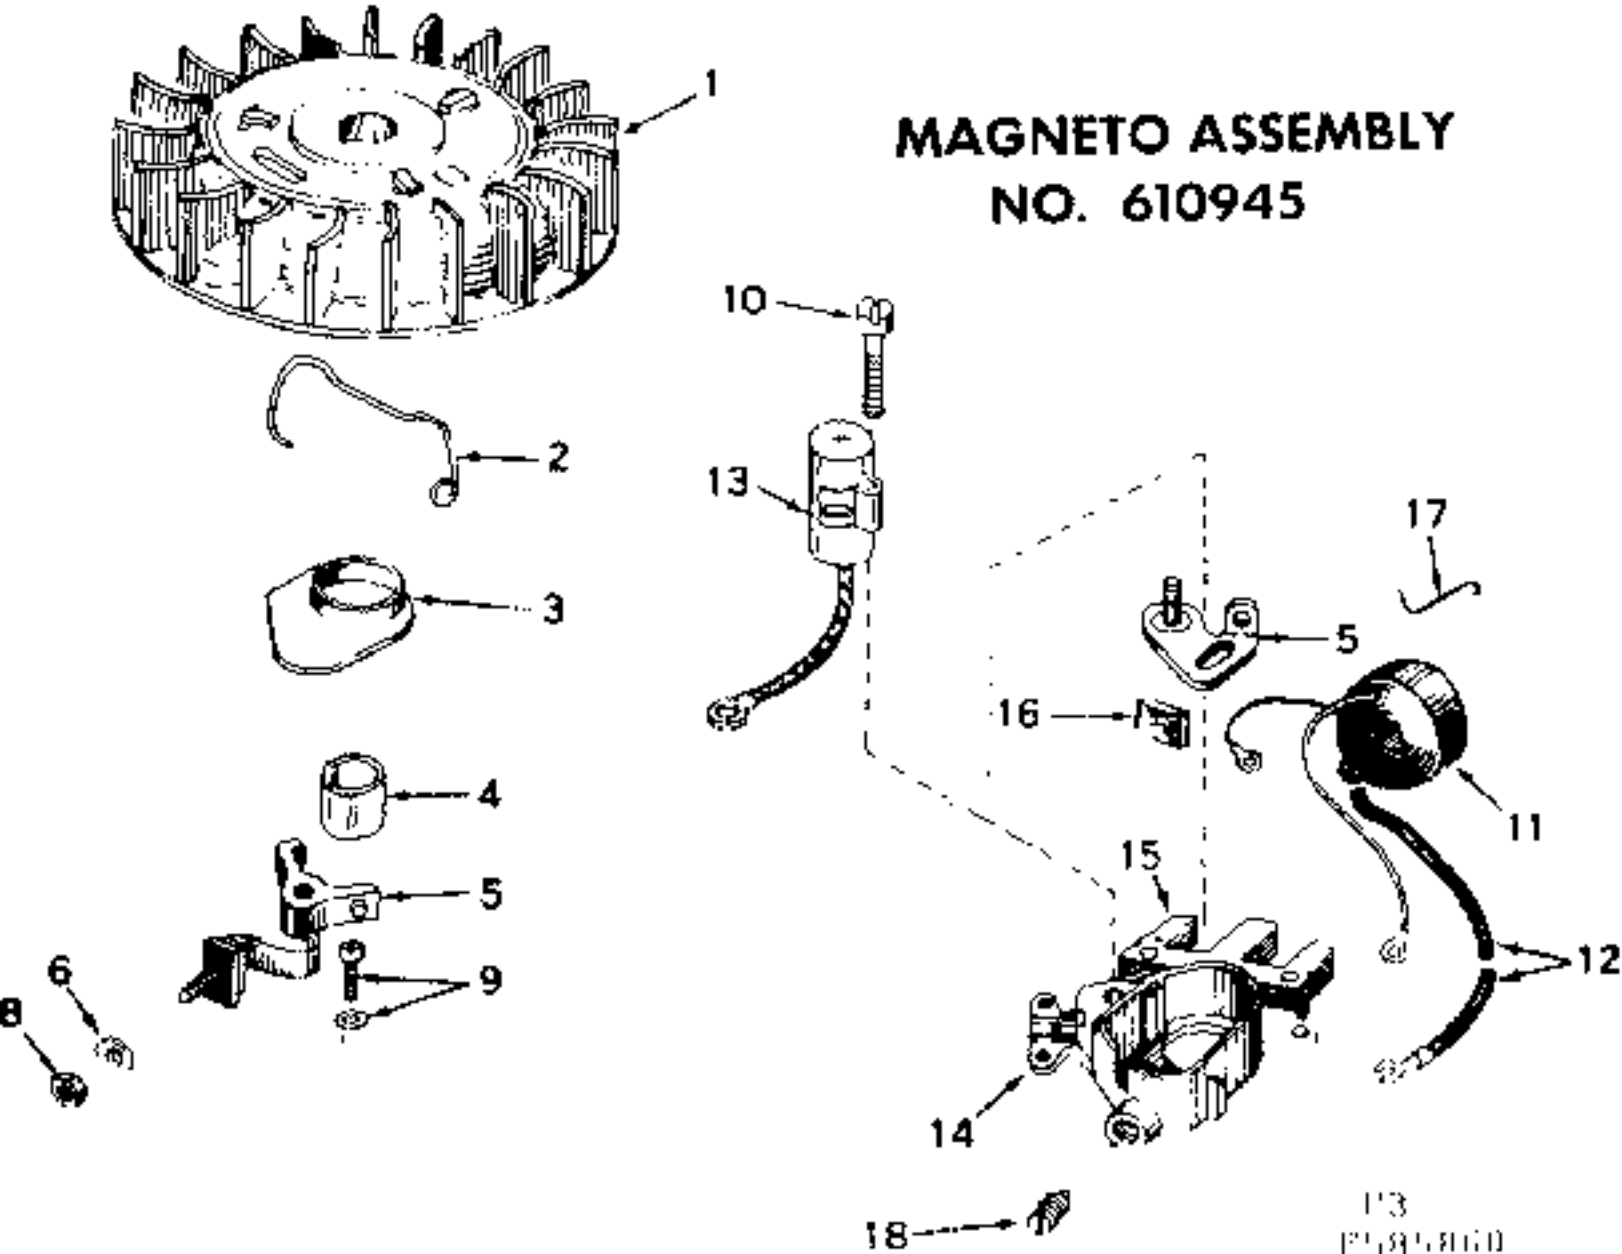

POWER HEAD ASSEMBLY

MODEL NUMBER 217.586860

APRIL 1976

GEAR HOUSING ASSEMBLY

MAGNETO ASSEMBLY NO. 610945

13
PLASCO

IMPORTANT

Before ordering parts for Shortblock shown in this illustration:

1. Obtain Shortblock number from metal tag attached to engine near read plate asm. bolt on air cooled engine or near bottom exhaust cover plate bolt on twin cylinder engine.

2. Refer to Ultrafiche Div. 6 Standard Brands Index for Shortblocks. Locate number corresponding to number on your shortblock. Use that illustration for ordering parts.

**CARBURETOR ASSEMBLY
NO. 631728**

MODEL NUMBER 217.5B5860

**REWIND STARTER
ASSEMBLY NO. 590420**

GM
P181860

11 →