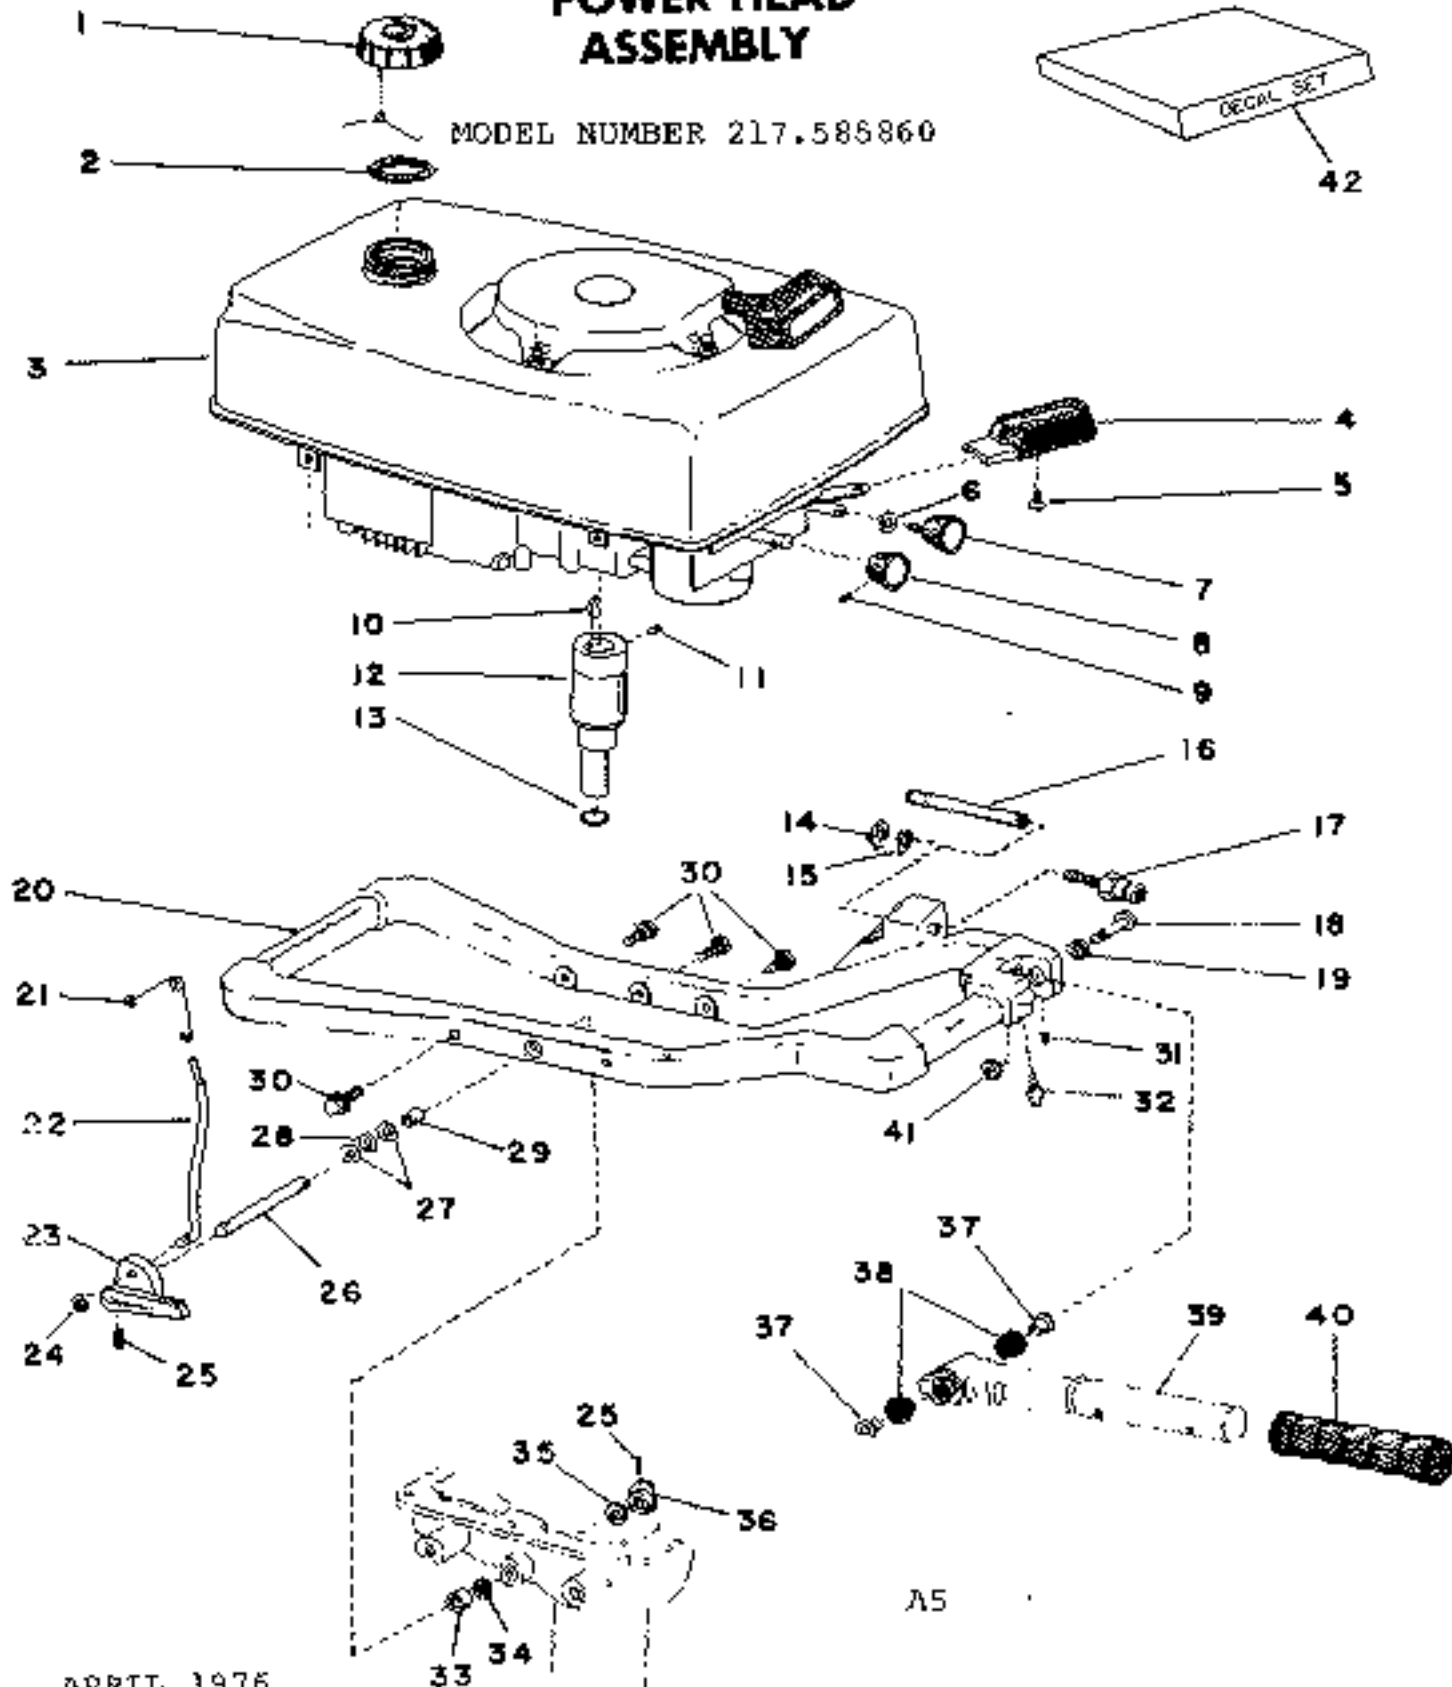

POWER HEAD ASSEMBLY

MODEL NUMBER 217.586860

APRIL 1976

GEAR HOUSING ASSEMBLY

MAGNETO ASSEMBLY NO. 610945

13
PLASCO

IMPORTANT

Before ordering parts for Shortblock shown in this illustration:

1. Obtain Shortblock number from metal tag attached to engine near read plate asm. bolt on air cooled engine or near bottom exhaust cover plate bolt on twin cylinder engine.

2. Refer to Ultrafiche Div. 6 Standard Brands Index for Shortblocks. Locate number corresponding to number on your shortblock. Use that illustration for ordering parts.

**CARBURETOR ASSEMBLY
NO. 631728**

MODEL NUMBER 217.5B5860

**REWIND STARTER
ASSEMBLY NO. 590420**

GM
P181860

11 →