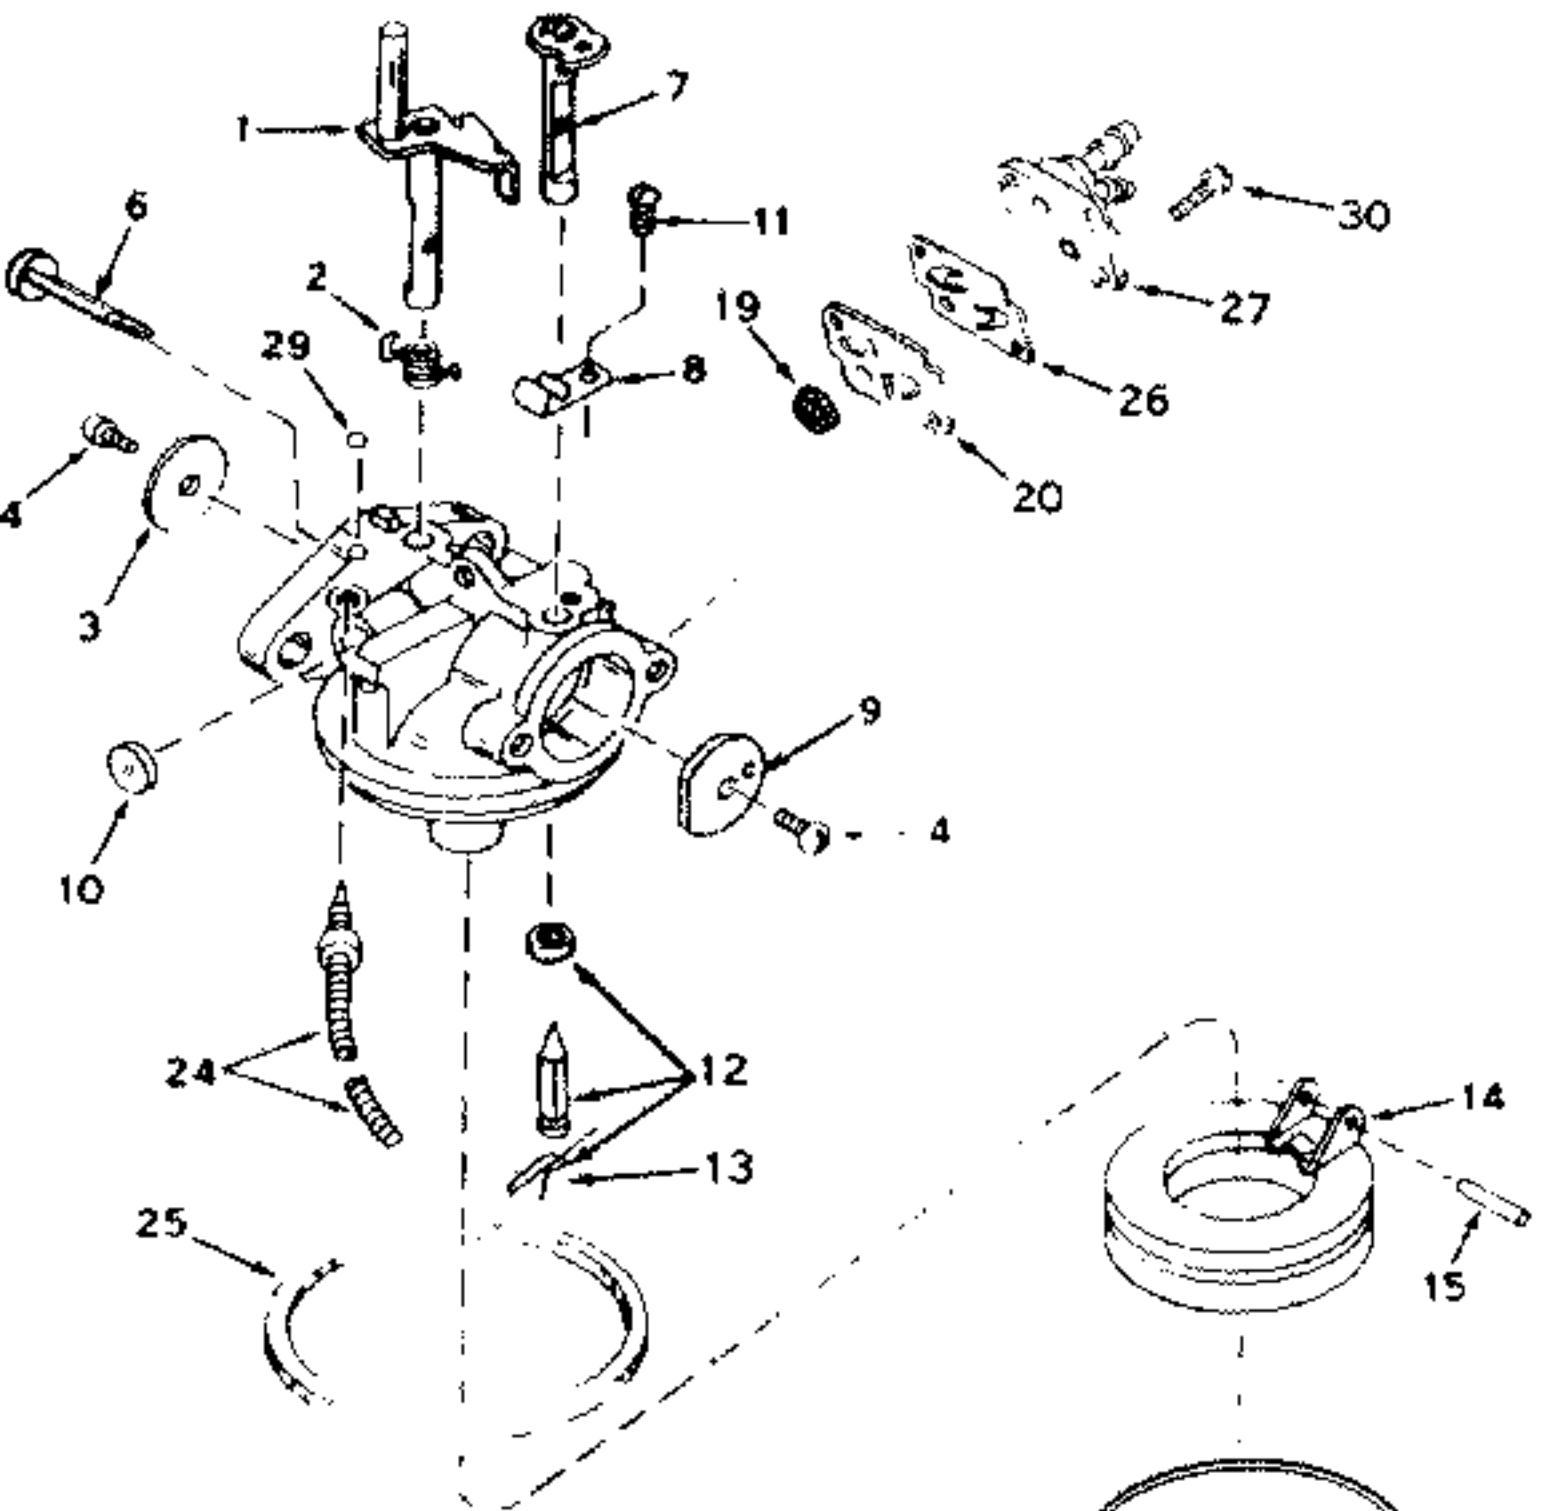

POWER HEAD ASSEMBLY

MODEL NUMBER 217.586860

APRIL 1976

GEAR HOUSING ASSEMBLY

MAGNETO ASSEMBLY NO. 610945

13
PLASCO

IMPORTANT

Before ordering parts for Shortblock shown in this illustration:

1. Obtain Shortblock number from metal tag attached to engine near read plate asm. bolt on air cooled engine or near bottom exhaust cover plate bolt on twin cylinder engine.

2. Refer to Ultrafiche Div. 6 Standard Brands Index for Shortblocks. Locate number corresponding to number on your shortblock. Use that illustration for ordering parts.

**CARBURETOR ASSEMBLY
NO. 631728**

MODEL NUMBER 217.5B5860

**REWIND STARTER
ASSEMBLY NO. 590420**

GM
P181860

11 →