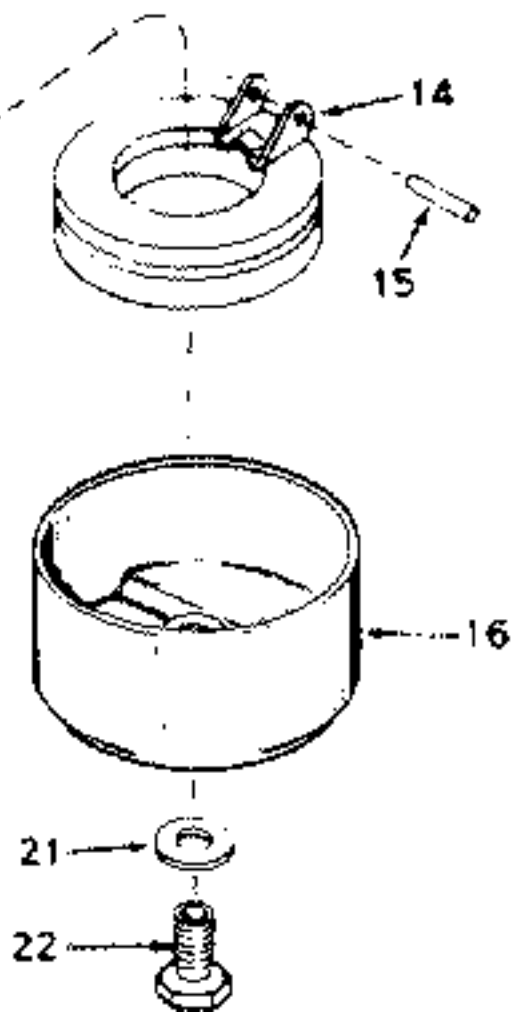

POWER HEAD ASSEMBLY

MODEL NUMBER 217.586860

APRIL 1976

GEAR HOUSING ASSEMBLY

MAGNETO ASSEMBLY NO. 610945

13
PLASCO

IMPORTANT

Before ordering parts for Shortblock shown in this illustration:

1. Obtain Shortblock number from metal tag attached to engine near read plate asm. bolt on air cooled engine or near bottom exhaust cover plate bolt on twin cylinder engine.

2. Refer to Ultrafiche Div. 6 Standard Brands Index for Shortblocks. Locate number corresponding to number on your shortblock. Use that illustration for ordering parts.

**CARBURETOR ASSEMBLY
NO. 631728**

MODEL NUMBER 217.5B5860

**REWIND STARTER
ASSEMBLY NO. 590420**

GM
P181860

11 →