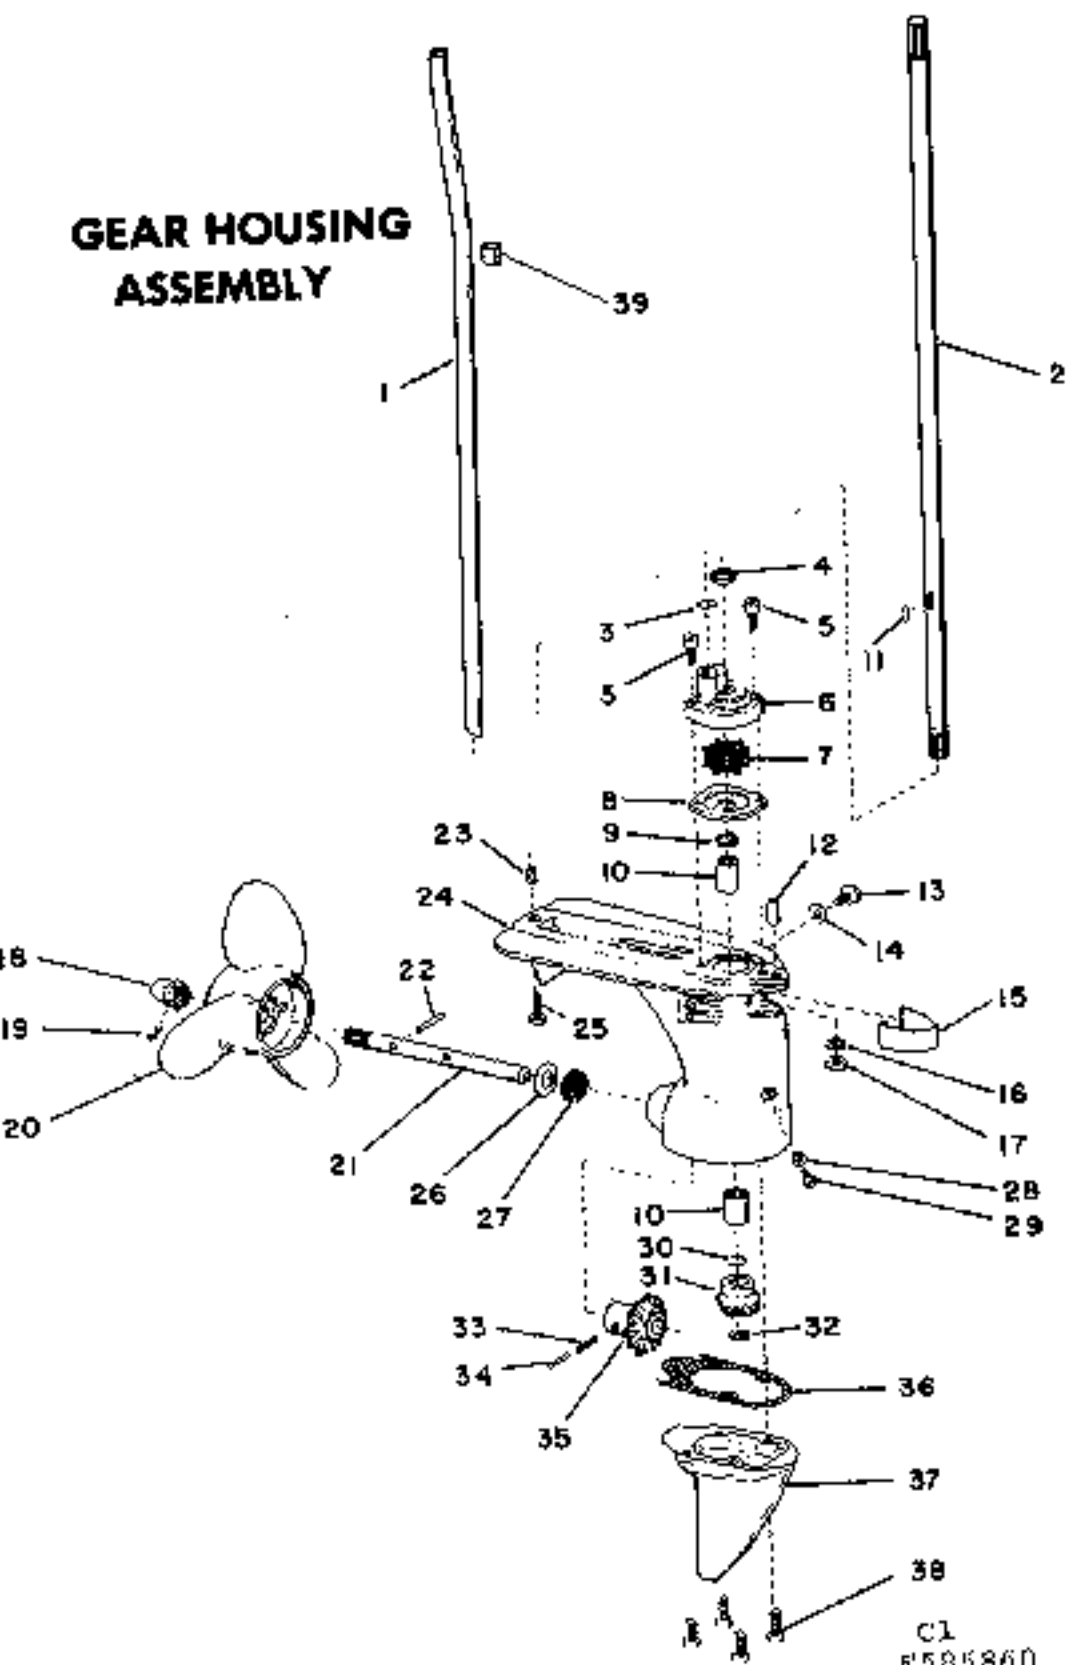

POWER HEAD ASSEMBLY

MODEL NUMBER 217.586860

APRIL 1976

GEAR HOUSING ASSEMBLY

MAGNETO ASSEMBLY NO. 610945

13
PLASCO

IMPORTANT

Before ordering parts for Shortblock shown in this illustration:

1. Obtain Shortblock number from metal tag attached to engine near read plate asm. bolt on air cooled engine or near bottom exhaust cover plate bolt on twin cylinder engine.

2. Refer to Ultrafiche Div. 6 Standard Brands Index for Shortblocks. Locate number corresponding to number on your shortblock. Use that illustration for ordering parts.

**CARBURETOR ASSEMBLY
NO. 631728**

MODEL NUMBER 217.5B5860

**REWIND STARTER
ASSEMBLY NO. 590420**

GM
P181860

11 →