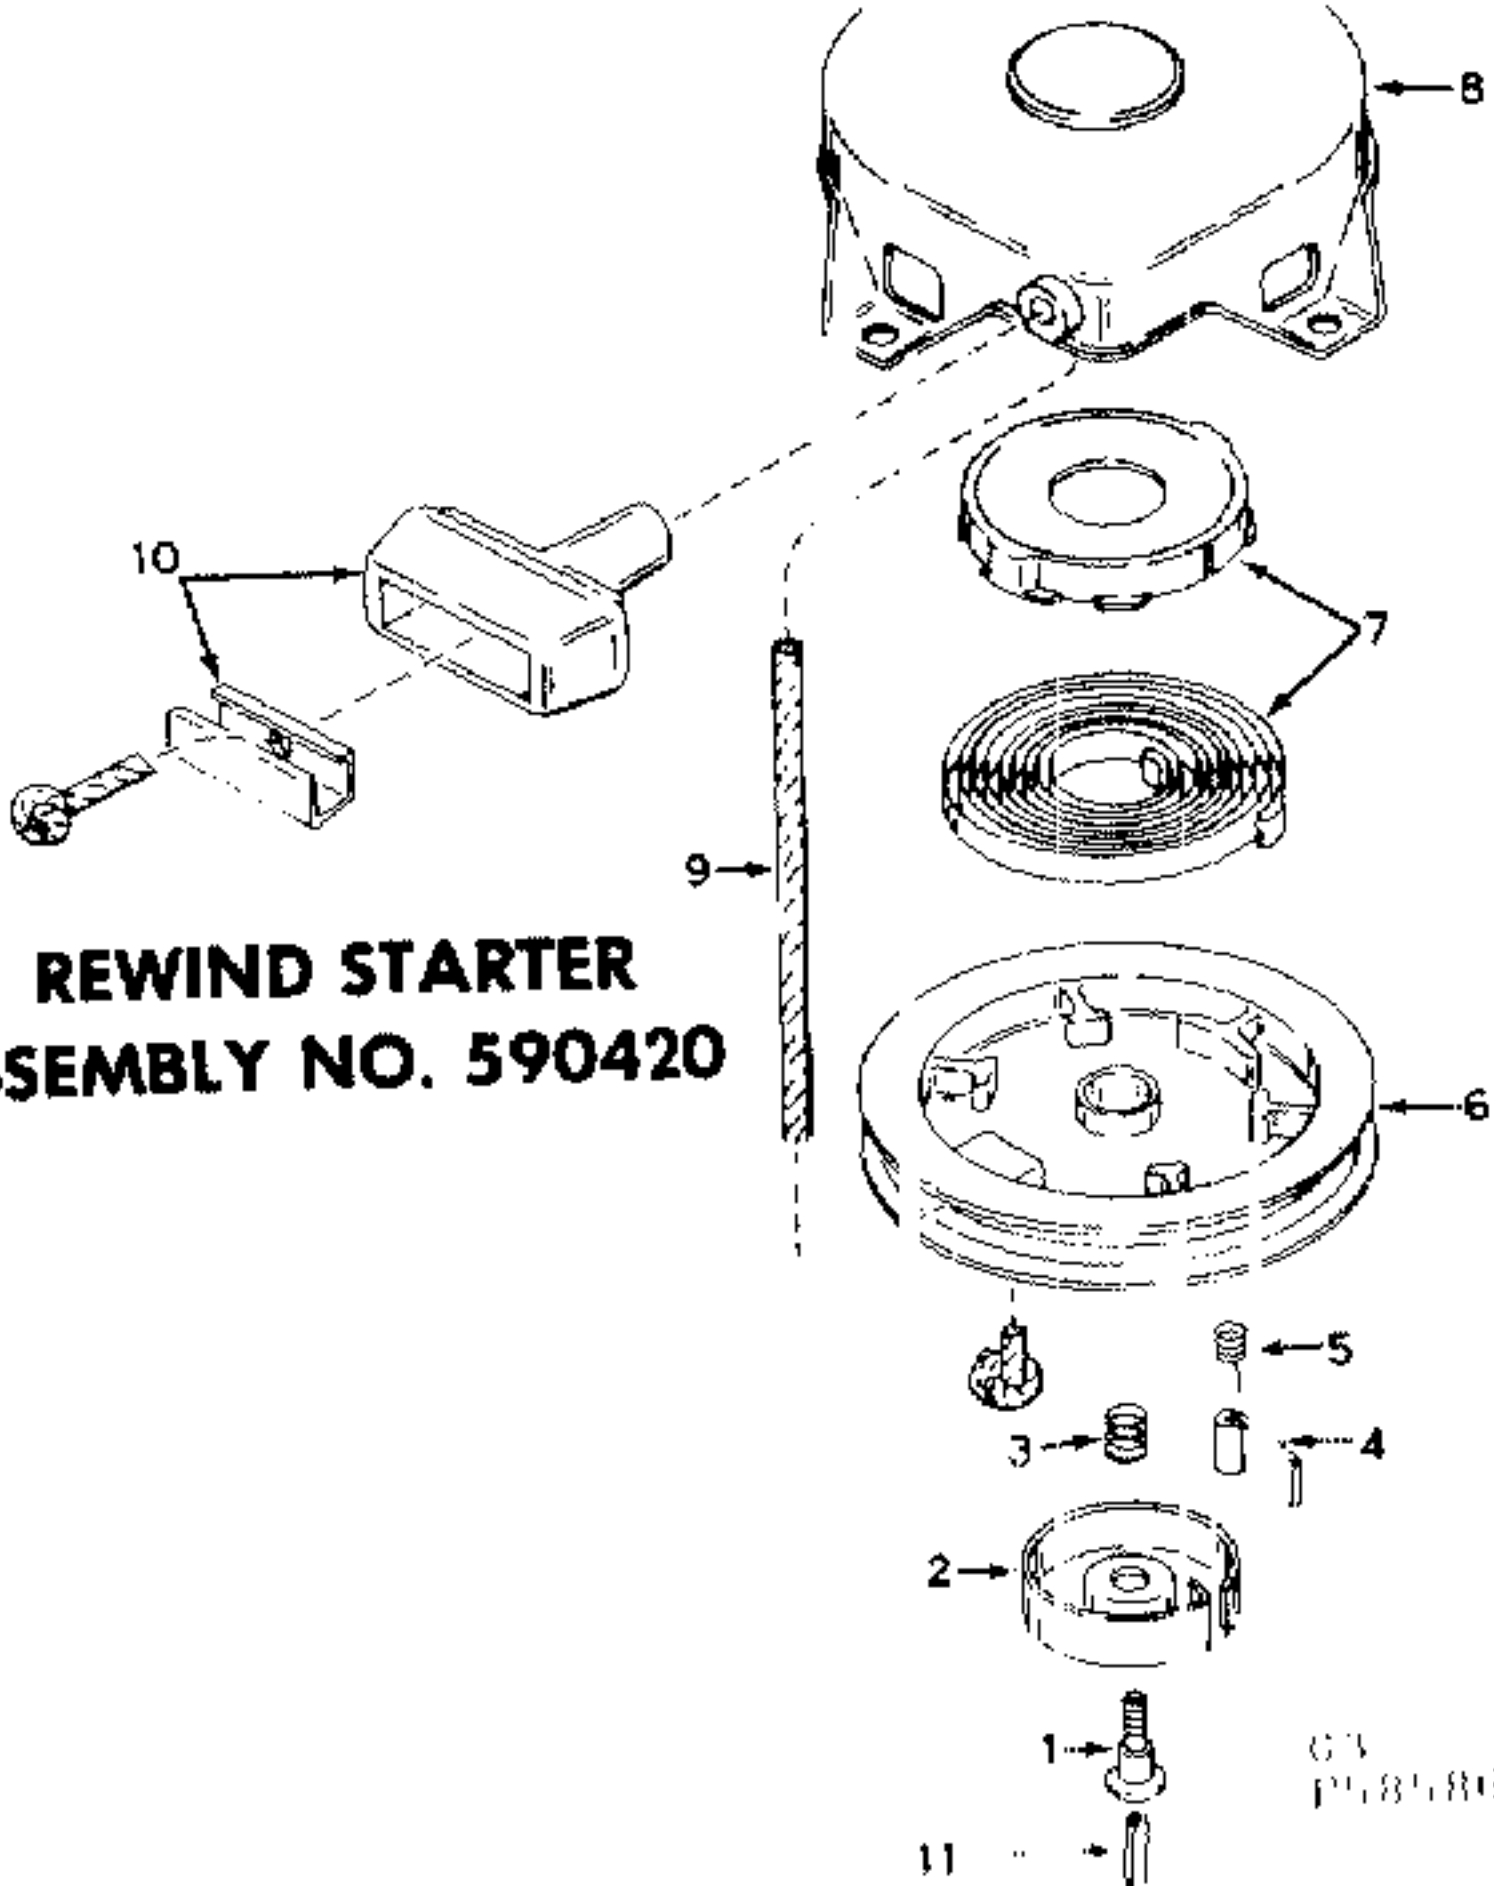

POWER HEAD ASSEMBLY

MODEL NUMBER 217.586860

APRIL 1976

GEAR HOUSING ASSEMBLY

MAGNETO ASSEMBLY NO. 610945

13
PLASCO

IMPORTANT

Before ordering parts for Shortblock shown in this illustration:

1. Obtain Shortblock number from metal tag attached to engine near read plate asm. bolt on air cooled engine or near bottom exhaust cover plate bolt on twin cylinder engine.

2. Refer to Ultrafiche Div. 6 Standard Brands Index for Shortblocks. Locate number corresponding to number on your shortblock. Use that illustration for ordering parts.

**CARBURETOR ASSEMBLY
NO. 631728**

MODEL NUMBER 217.5B5860

**REWIND STARTER
ASSEMBLY NO. 590420**

GM
P181860

11 →