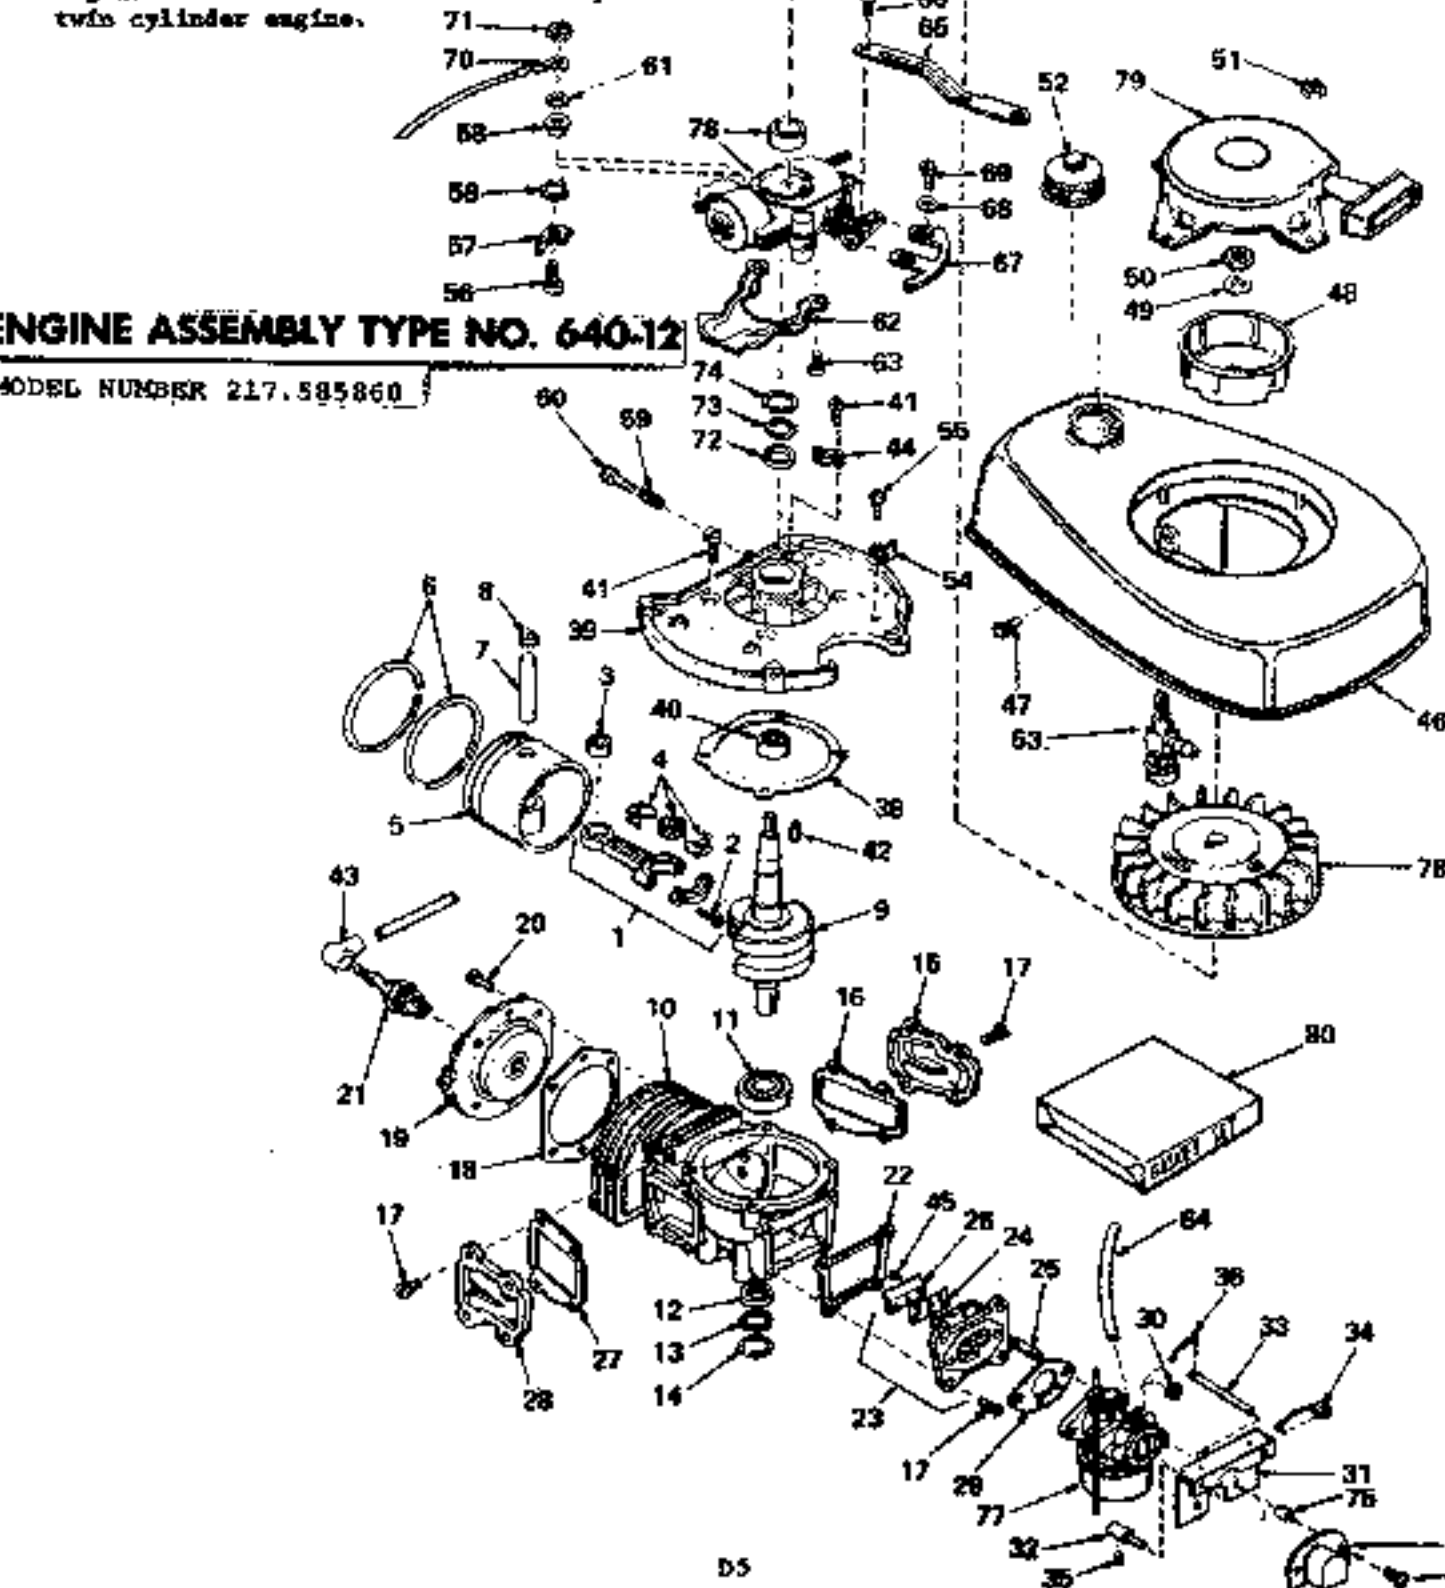

POWER HEAD ASSEMBLY

MODEL NUMBER 217.586860

APRIL 1976

GEAR HOUSING ASSEMBLY

MAGNETO ASSEMBLY NO. 610945

13
PLASCO

IMPORTANT

Before ordering parts for Shortblock shown in this illustration:

1. Obtain Shortblock number from metal tag attached to engine near read plate asm. bolt on air cooled engine or near bottom exhaust cover plate bolt on twin cylinder engine.

2. Refer to Ultrafiche Div. 6 Standard Brands Index for Shortblocks. Locate number corresponding to number on your shortblock. Use that illustration for ordering parts.

**CARBURETOR ASSEMBLY
NO. 631728**

MODEL NUMBER 217.5B5860

**REWIND STARTER
ASSEMBLY NO. 590420**

GM
P181860

11 →