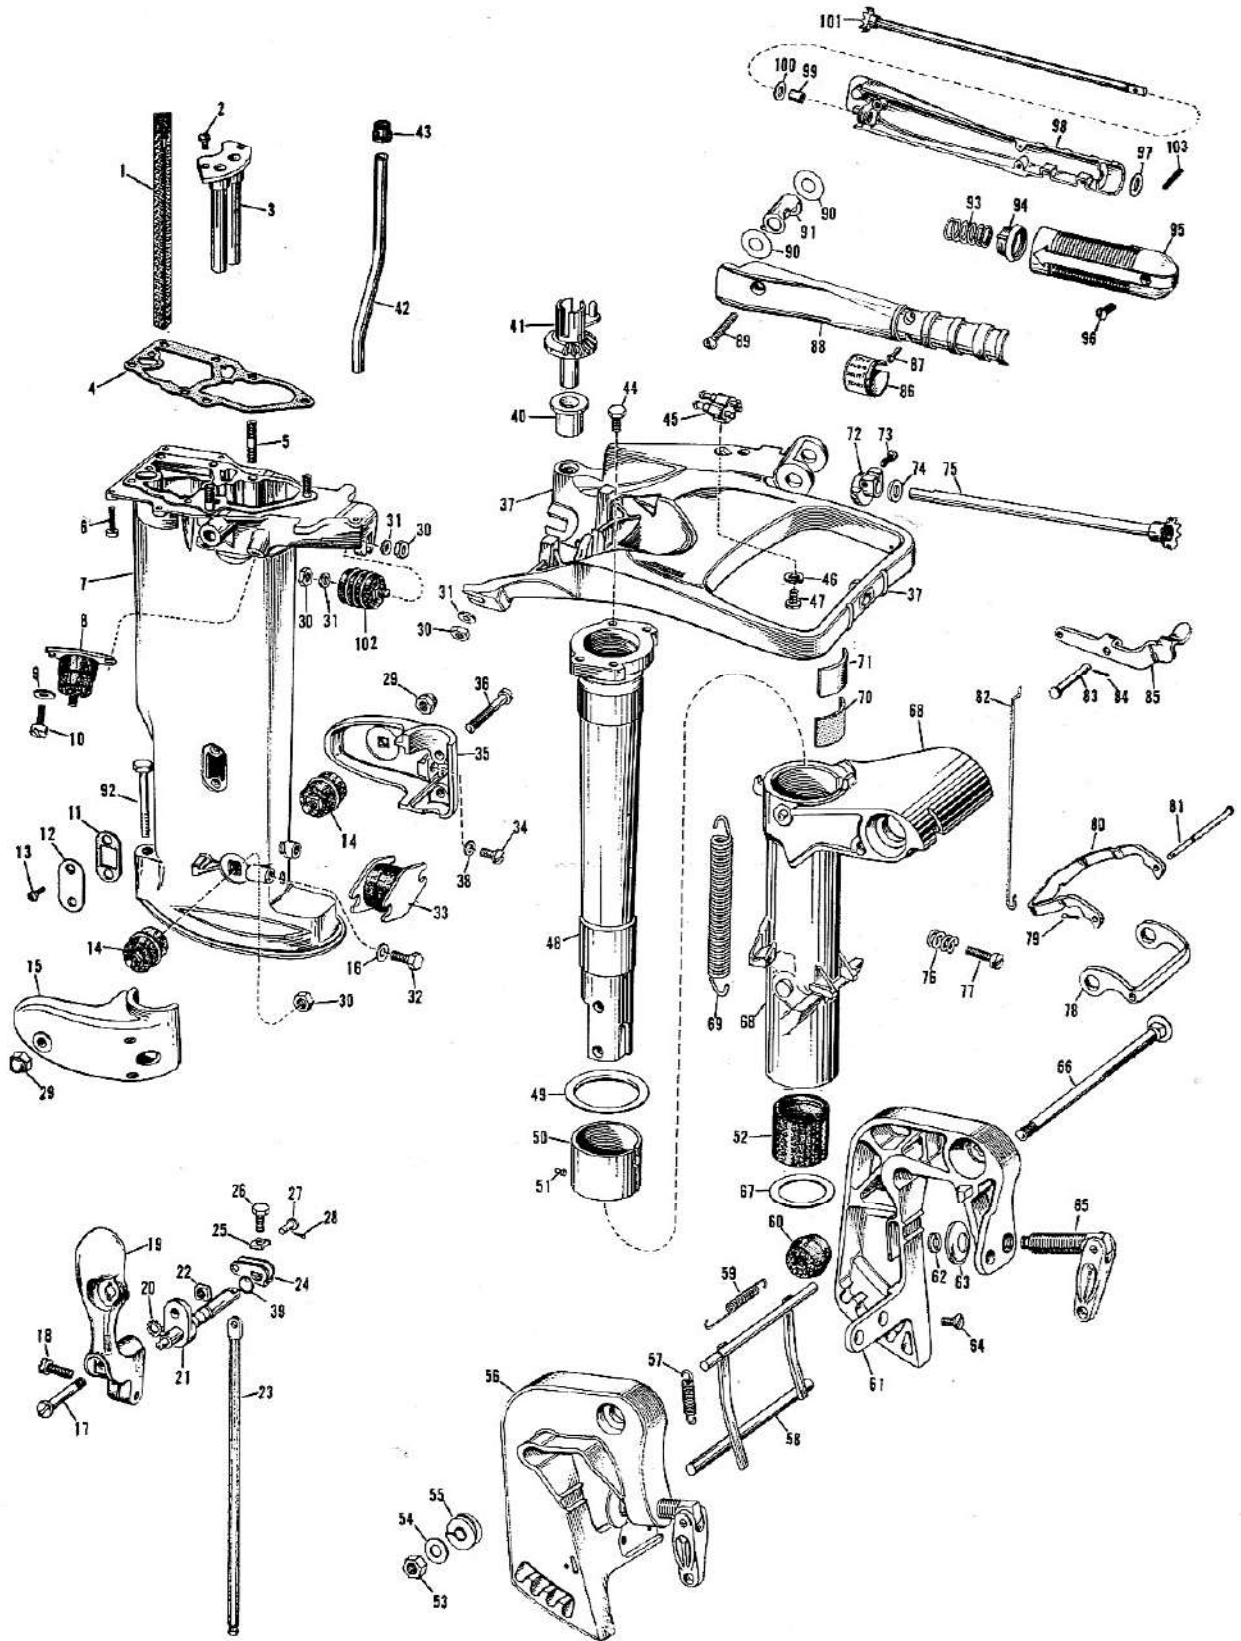

DRIVESHAFT CASING GROUP

PHOTO AND PART NUMBERS FOR DRIVESHAFT CASING GROUP

Photo No.	Part No.	Name of Part	Photo No.	Part No.	Name of Part
1	304002	Baffle	54	25-196	Washer
2	25-74	Screw	55	302051	Spring
3	304880	Exhaust Loading Tube Assembly	56	376283	Stern Bracket As- sembly - Star
4	377070	Gasket	57	202021	Spring
5	15-149	Stud	58	376312	Tilting Lever Assembly
6	25-238	Screw	59	304095	Spring
7	376406	Exhaust Tube and Stud Assembly	60	301983	Conical Washer
8	303879	Rubber Mount - Upper Side	61	376284	Stern Bracket Assembly - Port
9	303887	Washer	62	302420	Retainer
10	39-176	Screw	63	41-48	Swivel Plate
11	304023	Gasket	64	303396	Screw
12	303862	Cover Plate	65	375742	Clampscrow, Swivel Plate & Retainer Assembly
13	302509	Screw			
14	303880	Rubber Mount	66	301984	Bolt
15	303897	Housing - Star	67	303865	Thrust Washer
16	303886	Washer	68	303840	Swivel Bracket
17	39-72	Screw	69	303979	Spring
18	51-47	Screw	70	303843	Spacer
19	376308	Shift Lever & Pin Assembly	71	303844	Plate
20	303480	Lockwasher	72	303142	Pinion
21	376307	Adjusting Lever & Shift Shaft Assy.	73	71-1352	Screw
22	303189	Nut	74	303107	Washer
23	303861	Shift Rod - Upper	75	376306	Gear & Shaft Assembly - Short
24	303720	Lever	76	551113	Spring
25	303721	Clip	77	132679	Screw
26	302722	Screw	78	303950	Link
27	302504	Pin	79	15-268	Cotter Pin
28	301912	Cotter Pin	80	303948	Locking Lever
29	303890	Acorn Nut	81	303949	Rod
30	303889	Nut	82	303978	Link
31	303884	Washer	83	303930	Pivot Shaft
32	303888	Screw	84	303049	Cotter Pin
33	303881	Rubber Mount	85	303980	Arm
34	303883	Screw	86	303110	Plate
35	303896	Housing - Port	87	133452	Screw
36	303898	Screw	88	303093	Steering Handle - Inner Half
37	376297	Steering Bracket & Bushing Assy.	89	303078	Screw
38	303886	Washer	90	303079	Washer
39	303191	O-Ring	91	303096	Cover
40	303854	Bushing	92	302871	Screw
41	*304157	Gear	93	301656	Spring
42	303917	Water Tube	94	303282	Friction Block
43	302497	Grommet	95	303213	Grip
44	21-171	Screw	96	302710	Screw
45	375788	Fuel Connector Assembly	97	303252	Washer
46	51-137	Lockwasher	98	376042	Steering Handle & Bushing Assembly
47	21-359	Screw	99	302717	Bushing
48	303853	Pilot Shaft	100	302712	Washer
49	303842	Thrust Washer	101	376416	Gear and Shaft Assembly - Long
50	303846	Upper Liner			
51	303696	Pin	102	303878	Rubber Mount - Upper - Front
52	303841	Shock Absorber			
53	17-182	Nut	103	300346	Groove Pin

*Model QD and QDL-16 Motors built prior to Serial No. 1227814 order Part No. 376430.

MODEL QDL-16 PARTS THAT DIFFER FROM MODEL QD-16

Photo No.	Part No.	Name of Part	Photo No.	Part No.	Name of Part
42	304037	Water Tube (QDL)	102	304153	Rubber Mount - upper front (QDL)
92	304135	Screw (QDL)