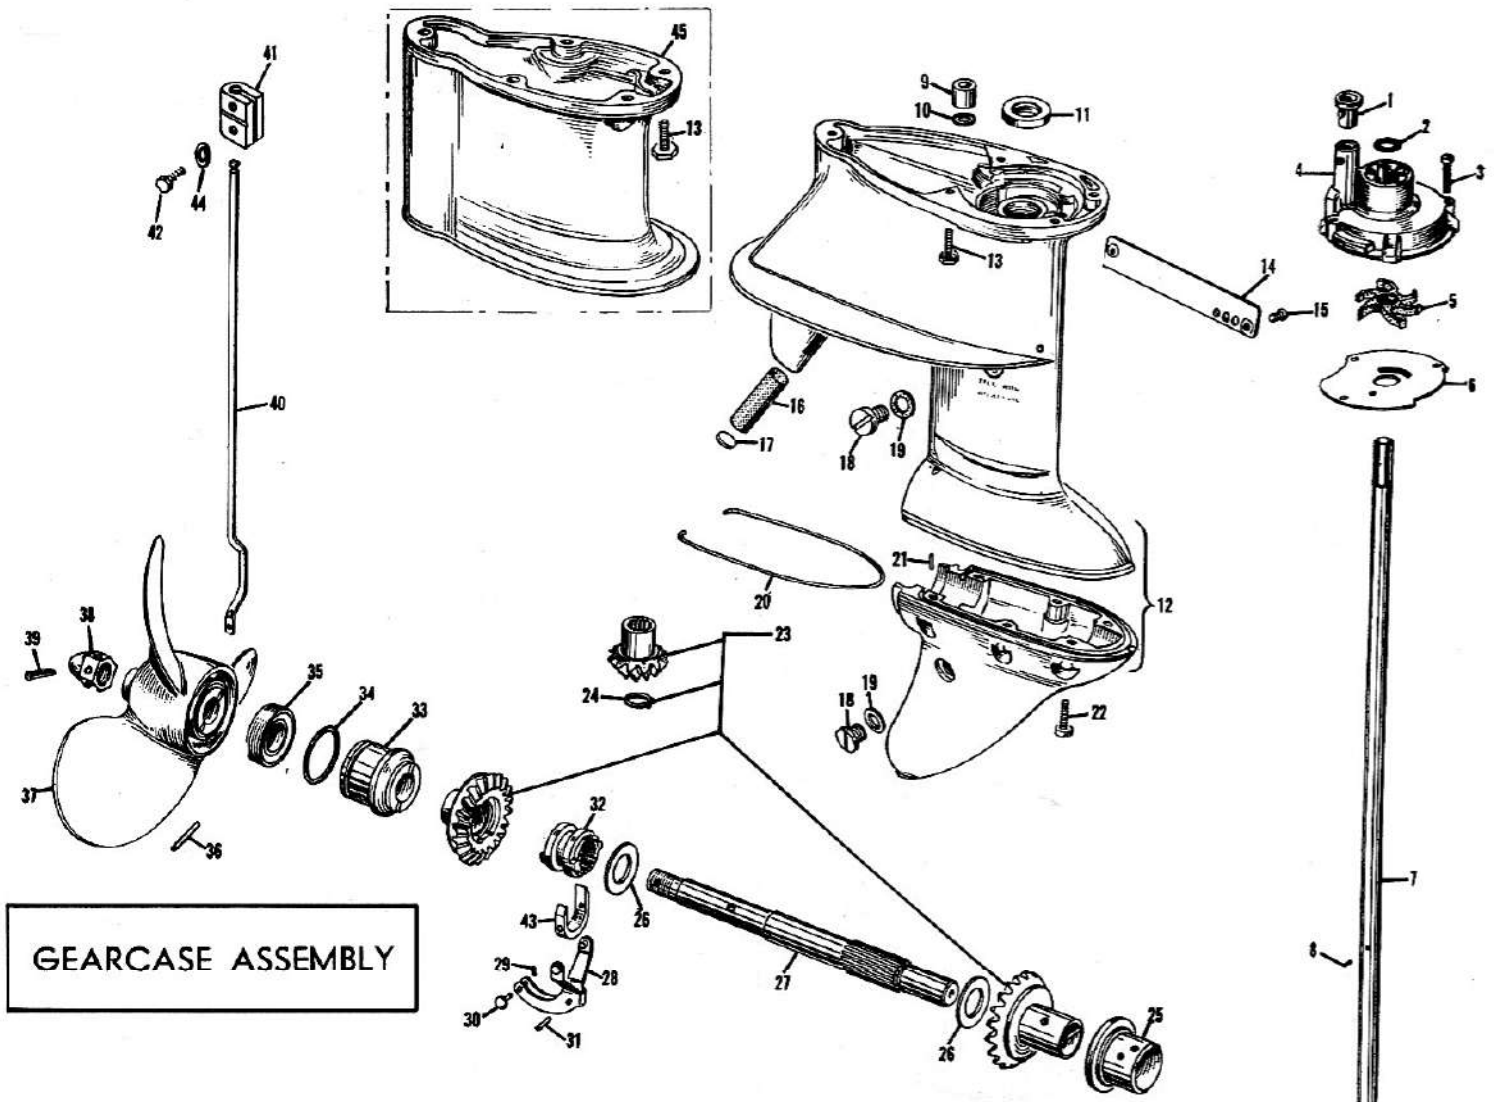

*Model QD and QDL-16 Motors built prior to Serial No. 1227814 order Part No. 376430.

MODEL QDL-16 PARTS THAT DIFFER FROM MODEL QD-16

Photo No.	Part No.	Name of Part	Photo No.	Part No.	Name of Part
42	304037	Water Tube (QDL)	102	304153	Rubber Mount - upper front (QDL)
92	304135	Screw (QDL)			

PHOTO AND PART NUMBERS

Photo No.	Part No.	Name of Part	Photo No.	Part No.	Name of Part
1	302497	Grommet	24	301883	Retaining Ring
2	303067	O-Ring	25	302496	Bearing
3	302508	Screw	26	301884	Thrust Washer
4	303070	Impeller Housing	27	302483	Propeller Shaft
5	375638	Impeller Assembly	28	375755	Shifter Lever and Pin Assembly
6	303069	Plate	29	15-268	Cotter Pin
7	303860	Driveshaft	30	302504	Pin
8	300771	Pin	31	302501	Pivot Pin
9	301878	Bushing	32	375711	Shifter Assembly
10	301877	O-Ring	33	375751	Gearcase Head and Bearing Assembly
11	41-62	Seal	34	302493	O-Ring
12	376402	Gearcase and Bearing Assembly	35	302495	Seal
13	302510	Screw	36	301923	Drive Pin
14	302505	Cover	37	375605	Propeller and Bushing Assembly
15	302509	Screw	38	132477	Nut
16	302757	Screen	39	302381	Cotter Pin
17	300314	Plug	40	303098	Shift Rod - Lower
18	27-283	Screw	41	303794	Connector
19	27-284	Washer	42	304024	Screw
20	302513	Seal	43	302500	Cradle
21	300611	Dowel	44	301551	Lockwasher
22	33-76	Screw			
23	375844	Pinion, Gears and Bushing Assembly			