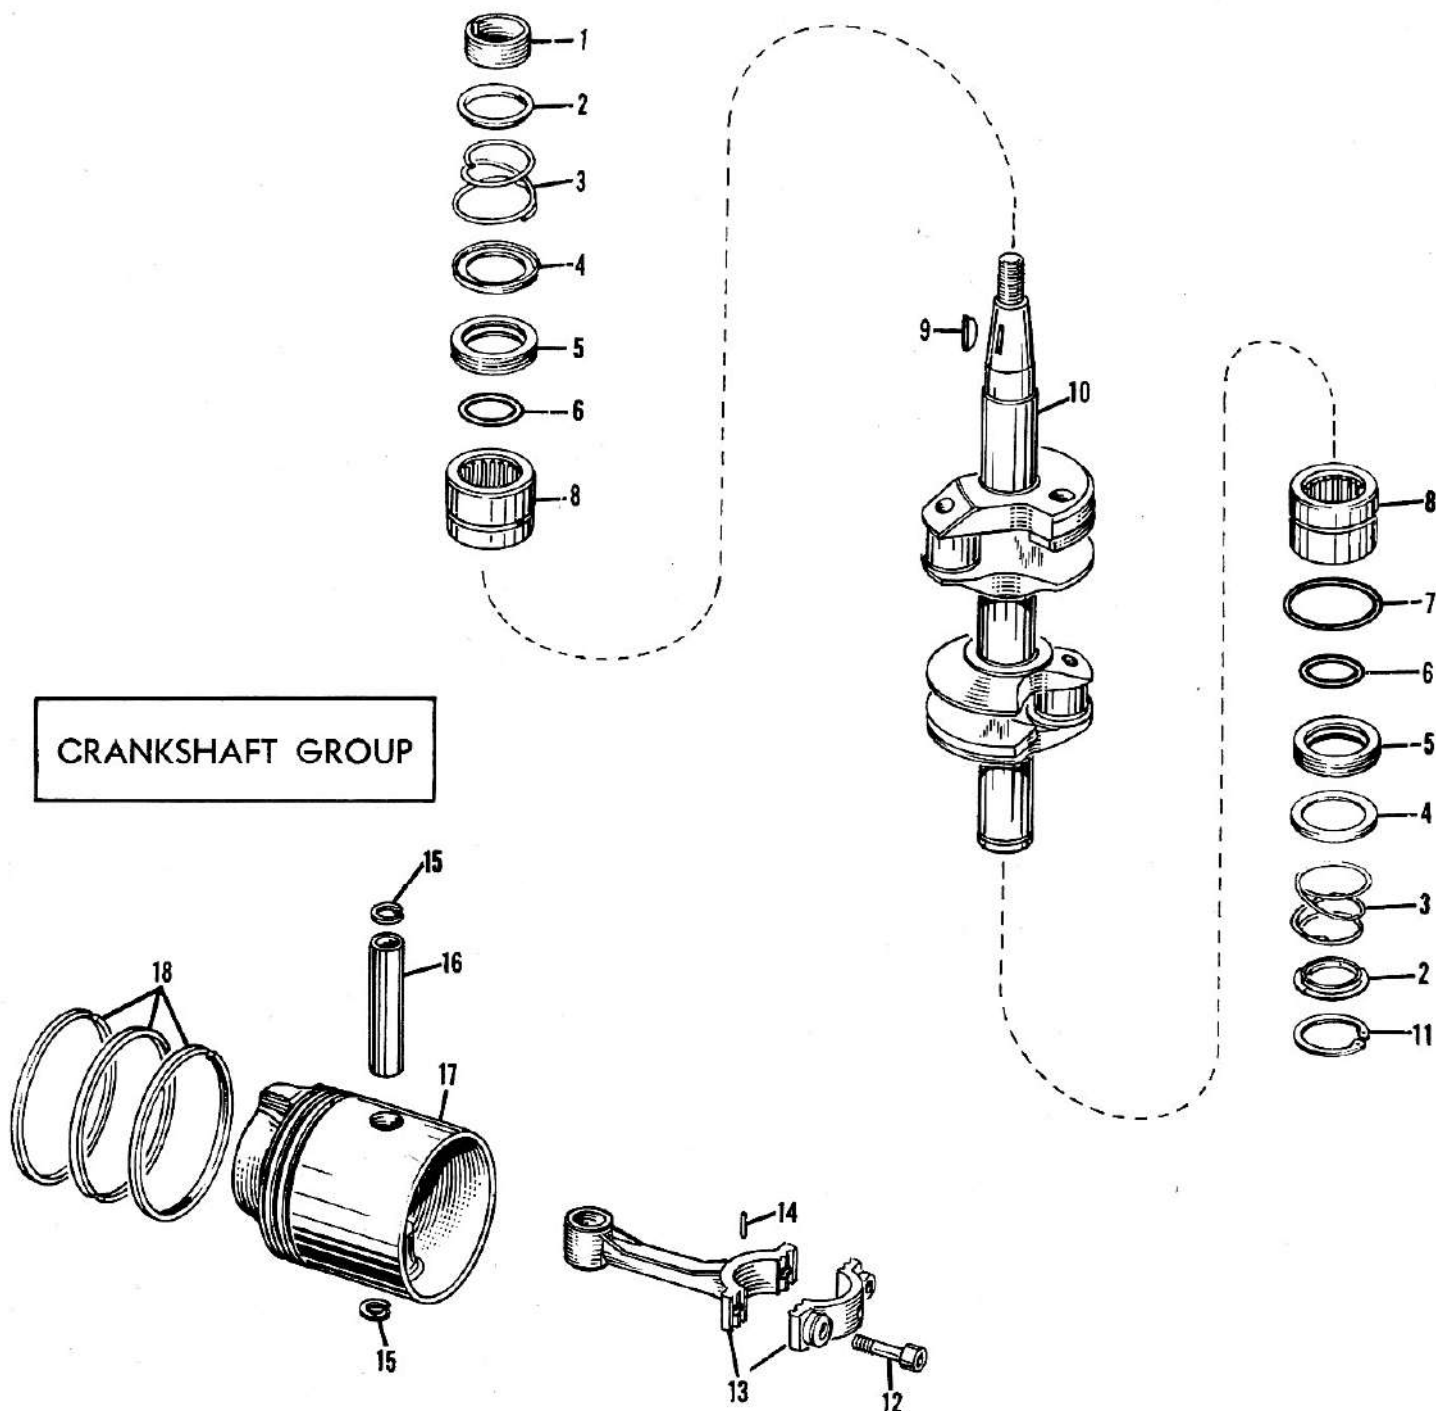

*Model QD and QDL-16 Motors built prior to Serial No. 1225643 order like part:

Photo No.	Part No.	Name of Part
7	42-137	Starter Rope
10	590646	Starter Pulley Assembly

Order All Parts from Nearest Service Station or Dealer

Be Sure to Specify Model and Serial Number of Motor When Ordering Parts

POWER HEAD GROUP

PHOTO AND PART NUMBERS

Photo No.	Part No.	Name of Part	Photo No.	Part No.	Name of Part	Photo No.	Part No.	Name of Part
1	*200322	Spark Plug (Champion J6J)	16	303892	Gasket	36	510193	Screw
1	*376290	Spark Plug (Auto-Lite A3X)	17	7-46	Nut	37	303919	Bracket - Port
2	302009	Screw	18	37-154	Washer	38	41-178	Screw
3	300399	Washer	19	51-135	Screw	39	303922	Bumper
4	300455	Anchor	20	7-46	Nut	40	304019	Grommet
5	300454	Grommet	21	302037	Dowel	41	11-61	Gland
6	19-51	Core Plug - Bottom	22	21-170	Stud	42	41-105	Packing Nut
6	27-309	Core Plug - Top	23	302827	Spring	43	37-154	Washer
7	376130	Cylinder Head Assembly	24	376335	Cylinder and Crankcase Assembly	44	300355	Screw
8	301862	Gasket	25	303277	Retaining Ring	45	376291	Oil Line Assembly
9	43-259	Screw	26	303278	Support	46	302811	Spacer
10	301848	Cover	27	41-223	Screw	47	300402	Taper Pin
11	301847	Gasket	28	132346	Screw	48	7-46	Nut
12	304051	Washer	29	303995	Cover	49	203235	Leaf Valve
13	302587	Spring	30	301853	Gasket	50	203248	Plate
14	302592	Screw	31	301849	Cover	51	19-191	Screw
15	303921	Shifter Lock	32	301854	Gasket	52	21-487	Screw
			33	303236	Spring	53	25-242	Screw
			34	**304159	Lever	54	303920	Bracket - Star
			35	303109	Bearing Clamp	55	304155	Pin

*We recommend either Champion or Auto-Lite Spark Plugs.

**Model QD and QDL-16 Motors built prior to Serial No. 1227814 order Part No. 376430.

Order All Parts from Nearest Service Station or Dealer

PHOTO AND PART NUMBERS