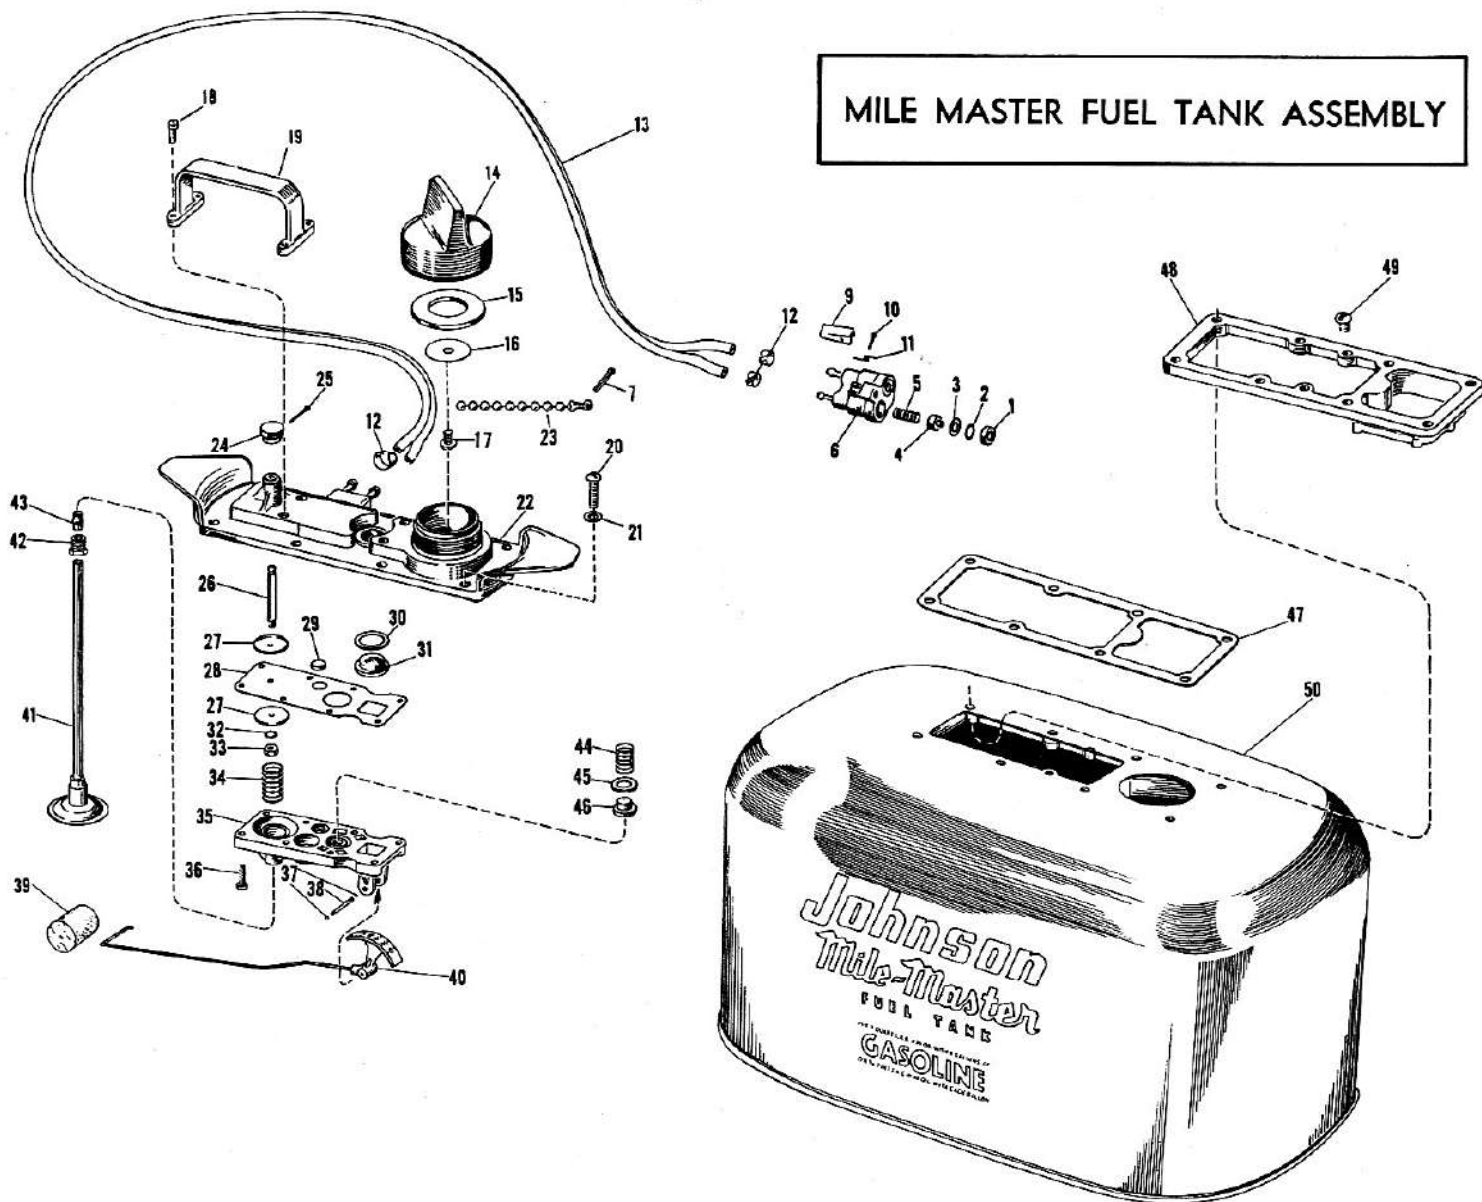

MILE MASTER FUEL TANK ASSEMBLY

PHOTO AND PART NUMBERS

Photo No.	Part No.	Name of Part	Photo No.	Part No.	Name of Part
1	301828	Retainer	27	301800	Support
2	301824	O-Ring	28	302563	Diaphragm
3	301827	Washer	29	301802	Disc Valve
4	301826	Valve	30	302571	Seal
5	301825	Spring	31	302568	Glass
6	375587	Fuel Connector Assembly	32	301736	Lockwasher
7	15-213	Cotter Pin	33	21-195	Nut
9	301830	Lock	34	301803	Spring
10	301832	Rivet	35	302555	Housing
11	301829	Spring	36	13-558	Screw
12	301822	Hose Clamp	37	302654	Snap Ring
13	301821	Hose	38	302653	Pin
14	375817	Filler Cap Assembly	39	302559	Float
15	301835	Gasket	40	375778	Indicator Assembly
16	302560	Plate	41	375846	Foot Valve Assembly
17	301837	Screw	42	132691	Nut
18	13-558	Screw	43	13-304	Gland
19	302570	Handle	44	302135	Spring
20	304137	Screw	45	302137	Washer
21	301814	Gasket	46	302136	Valve
22	376276	Housing	47	302557	Gasket
23	301838	Chain	48	302556	Support
24	301815	Push Button	49	53-85	Screw
25	17-186	Cotter Pin	50	375774	Fuel Tank (Only)
26	302561	Push Rod			(375777 Fuel Tank Assembly Complete)