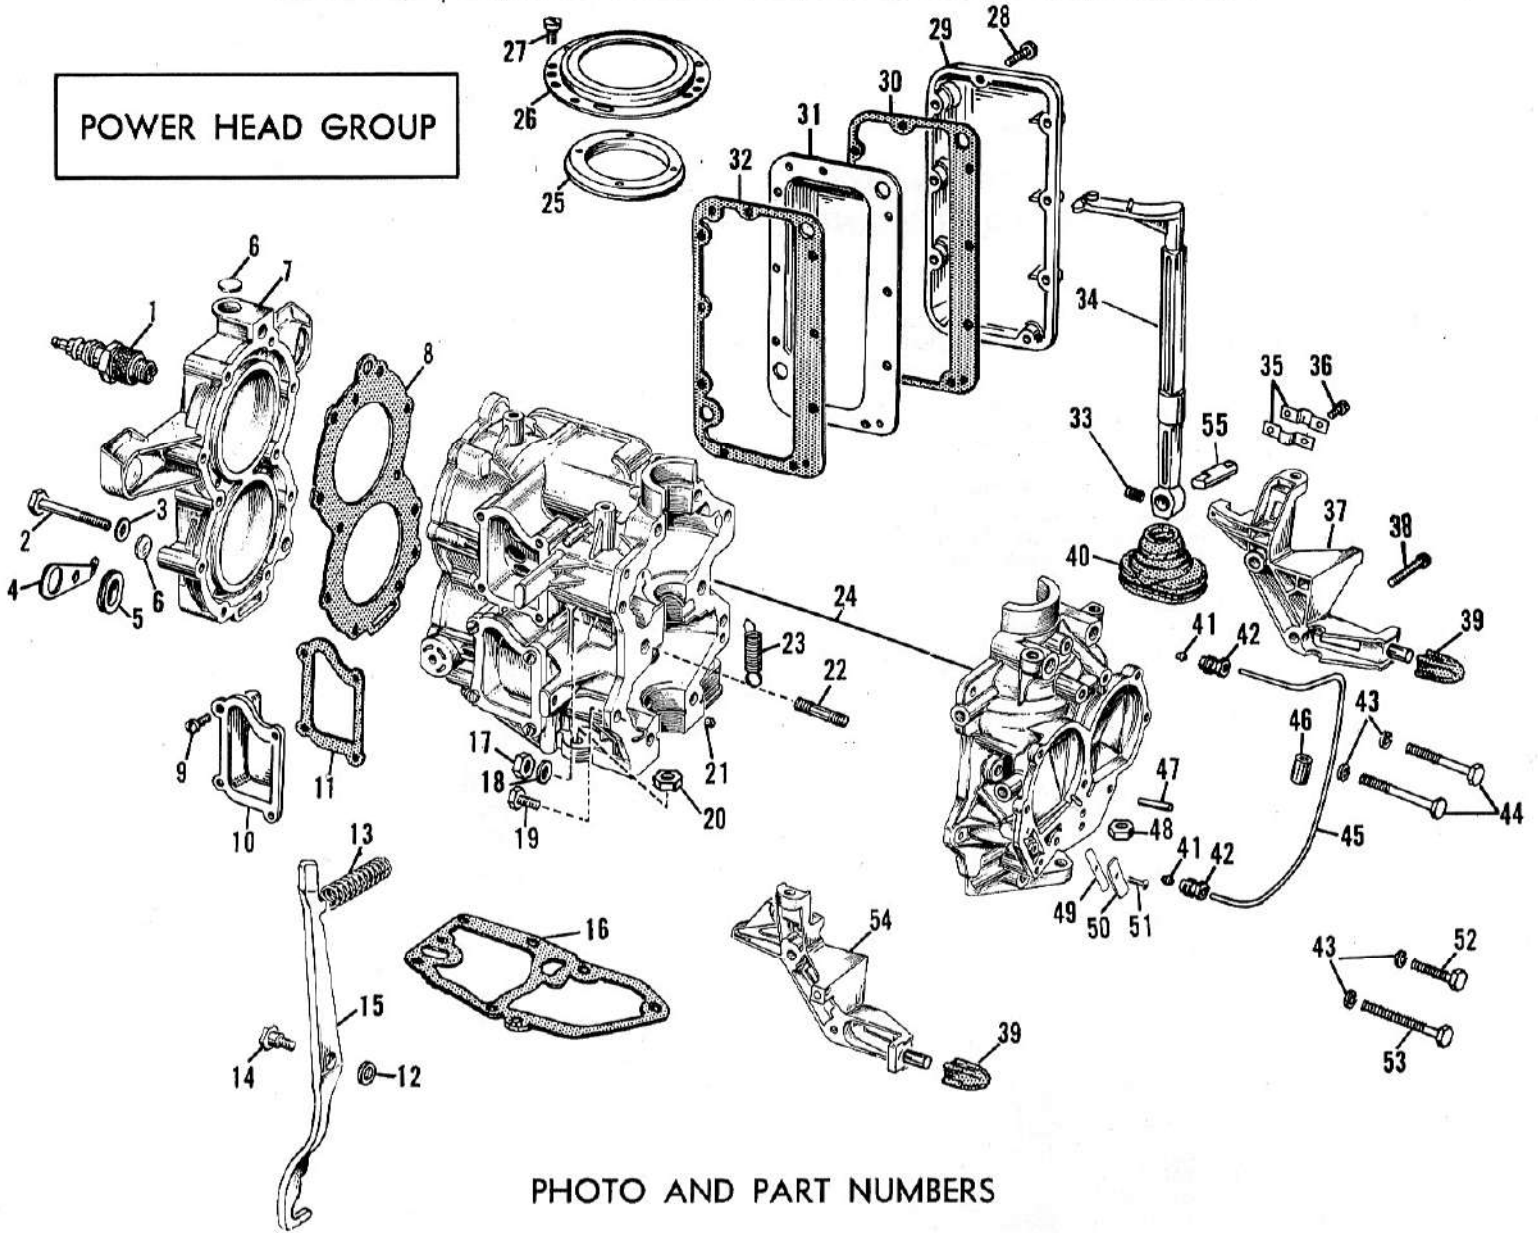

*Model QD and QDL-16 Motors built prior to Serial No. 1225643 order like part:

Photo No.	Part No.	Name of Part
7	42-137	Starter Rope
10	590646	Starter Pulley Assembly

Order All Parts from Nearest Service Station or Dealer

Be Sure to Specify Model and Serial Number of Motor When Ordering Parts

POWER HEAD GROUP

PHOTO AND PART NUMBERS

Photo No.	Part No.	Name of Part	Photo No.	Part No.	Name of Part	Photo No.	Part No.	Name of Part
1	*200322	Spark Plug (Champion J6J)	16	303892	Gasket	36	510193	Screw
1	*376290	Spark Plug (Auto-Lite A3X)	17	7-46	Nut	37	303919	Bracket - Port
2	302009	Screw	18	37-154	Washer	38	41-178	Screw
3	300399	Washer	19	51-135	Screw	39	303922	Bumper
4	300455	Anchor	20	7-46	Nut	40	304019	Grommet
5	300454	Grommet	21	302037	Dowel	41	11-61	Gland
6	19-51	Core Plug - Bottom	22	21-170	Stud	42	41-105	Packing Nut
6	27-309	Core Plug - Top	23	302827	Spring	43	37-154	Washer
7	376130	Cylinder Head Assembly	24	376335	Cylinder and Crankcase Assembly	44	300355	Screw
8	301862	Gasket	25	303277	Retaining Ring	45	376291	Oil Line Assembly
9	43-259	Screw	26	303278	Support	46	302811	Spacer
10	301848	Cover	27	41-223	Screw	47	300402	Taper Pin
11	301847	Gasket	28	132346	Screw	48	7-46	Nut
12	304051	Washer	29	303995	Cover	49	203235	Leaf Valve
13	302587	Spring	30	301853	Gasket	50	203248	Plate
14	302592	Screw	31	301849	Cover	51	19-191	Screw
15	303921	Shifter Lock	32	301854	Gasket	52	21-487	Screw
			33	303236	Spring	53	25-242	Screw
			34	**304159	Lever	54	303920	Bracket - Star
			35	303109	Bearing Clamp	55	304155	Pin