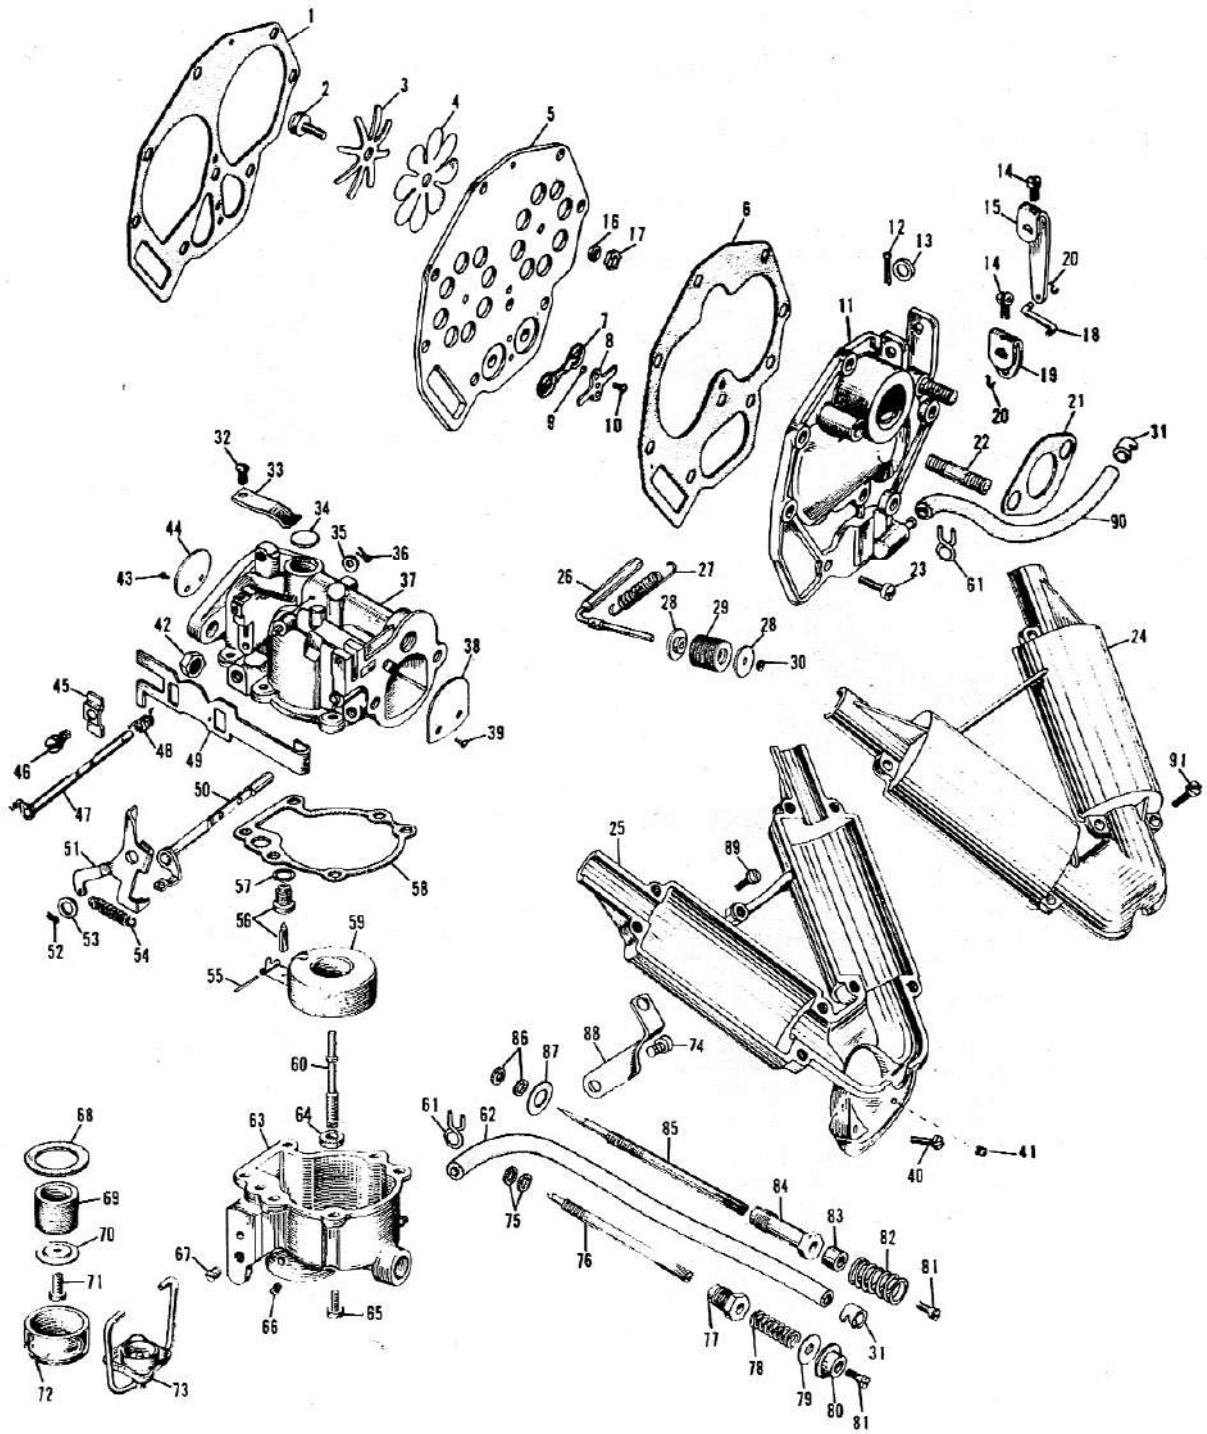

CARBURETOR AND LEAF VALVE GROUP

Order All Parts from Nearest Service Station or Dealer

PHOTO AND PART NUMBERS FOR
CARBURETOR AND LEAF VALVE GROUP

Photo No.	Part No.	Name of Part	Photo No.	Part No.	Name of Part
1	303484	Gasket	47	376153	Throttle Shaft and Lever Assembly
2	301858	Screw	48	303765	Spring
3	302047	Leaf Stop	49	303143	Choke Rod
4	301965	Leaf	50	375993	Choke Shaft and Lever Assembly
5	303483	Leaf Plate	51	303144	Bellcrank
6	303486	Gasket	52	41-163	Cotter Pin
	(376260 Leaf	Plate Assembly)	53	85-54	Washer
7	302042	Check Valve	54	302747	Spring
8	302048	Spring	55	300096	Hinge Pin
9	302046	Spacer	56	375985	Float Valve and Seat Assembly
10	19-191	Screw	57	301996	Gasket
11	376114	Manifold, Nipple and Stud Assembly	58	302994	Gasket
12	41-163	Cotter Pin	59	375919	Float and Arm Assembly
13	303048	Washer	60	303618	Nozzle
14	302346	Screw	61	302647	Clamp
15	303540	Arm	62	203286	Hose
16	71-1487	Lockwasher	63	376404	Float Chamber & Nipple Assembly
17	85-64	Nut	64	302984	Gasket
18	303539	Link	65	71-1589	Screw
19	303491	Arm	66	303041	Screw
20	41-110	Pin	67	303125	Screw Plug
21	303531	Gasket	68	303122	Gasket
22	302822	Stud	69	303133	Filter Element
23	43-110	Screw	70	303134	Retainer
24	203352	Air Silencer - Upper Half	71	132509	Screw
25	203353	Air Silence - Lower Half	72	303121	Filter Bowl
26	303541	Cam Follower	73	376231	Filter Yoke Assembly
27	203276	Spring	74	43-147	Screw
28	303279	Bushing	75	43-123	Packing
29	203362	Roller	76	303159	Needle Valve - High Speed
30	203363	Retainer	77	300179	Nut
31	301822	Clamp	78	303518	Spring
32	302430	Screw	79	202065	Washer
33	303132	Spring	80	303535	Grommet
34	202310	Expansion Plug	81	551517	Screw
35	303048	Washer	82	303548	Spring
36	303049	Cotter Pin	83	303532	Sleeve
37	376253	Carb. Body, Bell- crank Shaft and Plug Assembly	84	303291	Nut
	(376120 Carburetor Assembly Complete)		85	303758	Needle Valve - Slow Speed
38	303126	Choke Valve	86	43-123	Packing
39	303760	Screw	87	203355	Washer
40	132346	Screw	88	303544	Bracket
41	203652	Button Plug	89	43-156	Screw
42	7-46	Nut	90	203287	Hose
43	303760	Screw	91	43-259	Screw
44	303495	Throttle Valve			
45	303117	Bracket			
46	131249	Screw