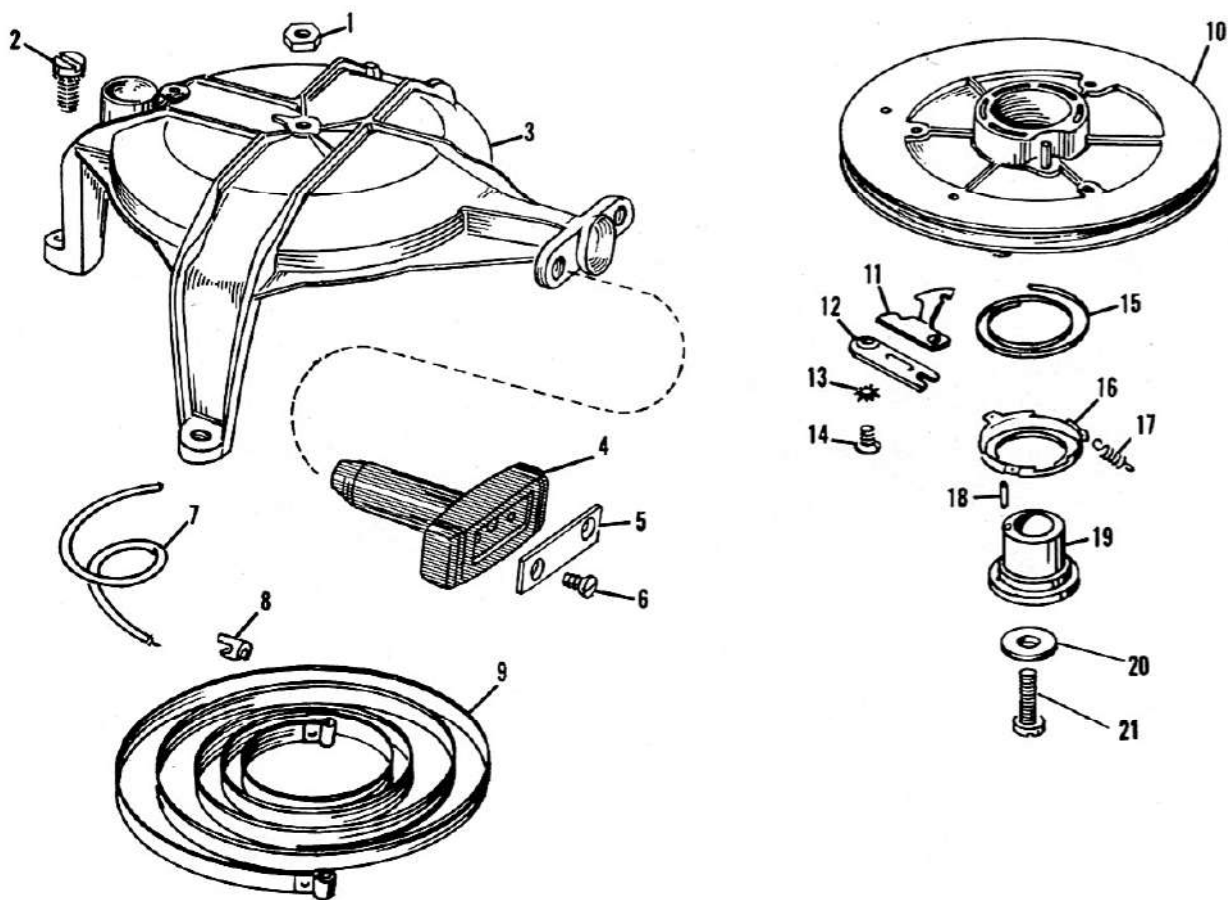

Order All Parts from Nearest Service Station or Dealer

MAGNETO GROUP

PHOTO AND PART NUMBERS

Photo No.	Part No.	Name of Part	Photo No.	Part No.	Name of Part
1	301988	Nut	19	510192	Screw
2	303289	Screw	20	3-28	Lockwasher
3	202111	Ratchet	21	510189	Oiler Wick
4	303249	Cover	22	510188	Oiler Clip
5	580155	Flywheel Assembly	23	510233	Insulating Sleeve
6	71-1052	Spring Clip	24	510234	High Tension Lead - Upper
7	580123	Breaker Arm Assembly (580148 Breaker Assembly Complete)	25	71-1239	Marker
8	510185	Eccentric Screw	26	510235	High Tension Lead - Lower
9	15-249	Screw	27	510231	Spring Terminal
10	510204	Clip	28	510232	Rubber Cover
11	510208	Bow Washer	29	580168	Armature Plate, Sleeve and Post Assembly (580153 Armature Plate Assembly Complete)
12	580122	Breaker Base Assembly (580148 Breaker Assembly Complete)	30	510218	Clamp
13	510191	Screw	31	376313	Link and Stop Assembly
14	510195	Screw	32	303146	Spring Clip
15	580118	Coil and Lamination Assembly	33	510193	Screw
16	510193	Screw	34	302750	Screw
17	510173	Condenser	35	203277	Cam
18	510194	Screw	36	300154	Washer

Order All Parts from Nearest Service Station or Dealer

STARTER GROUP

PHOTO AND PART NUMBERS

Photo No.	Part No.	Name of Part	Photo No.	Part No.	Name of Part
1	302103	Nut	11	202470	Starter Pawl
2	303288	Screw	12	202317	Retainer
3	376339	Starter Housing & Pin Assembly	13	71-1026	Lockwasher
	(376251)	Starter Assembly Complete)	14	302104	Screw
4	376132	Handle	15	302222	Friction Spring
5	303516	Clamp Plate	16	202114	Equalizer Cup
6	41-205	Screw	17	202155	Spring
7	*304096	Starter Rope	18	202156	Pin
8	41-314	Anchor	19	276643	Spindle & Pin Assembly
9	41-197	Starter Spring	20	202356	Washer
10	*376376	Starter Pulley Assembly	21	51-223	Screw

*Model QD and QDL-16 Motors built prior to Serial No. 1225643 order like part:

Photo No.	Part No.	Name of Part
7	42-137	Starter Rope
10	590646	Starter Pulley Assembly

Order All Parts from Nearest Service Station or Dealer