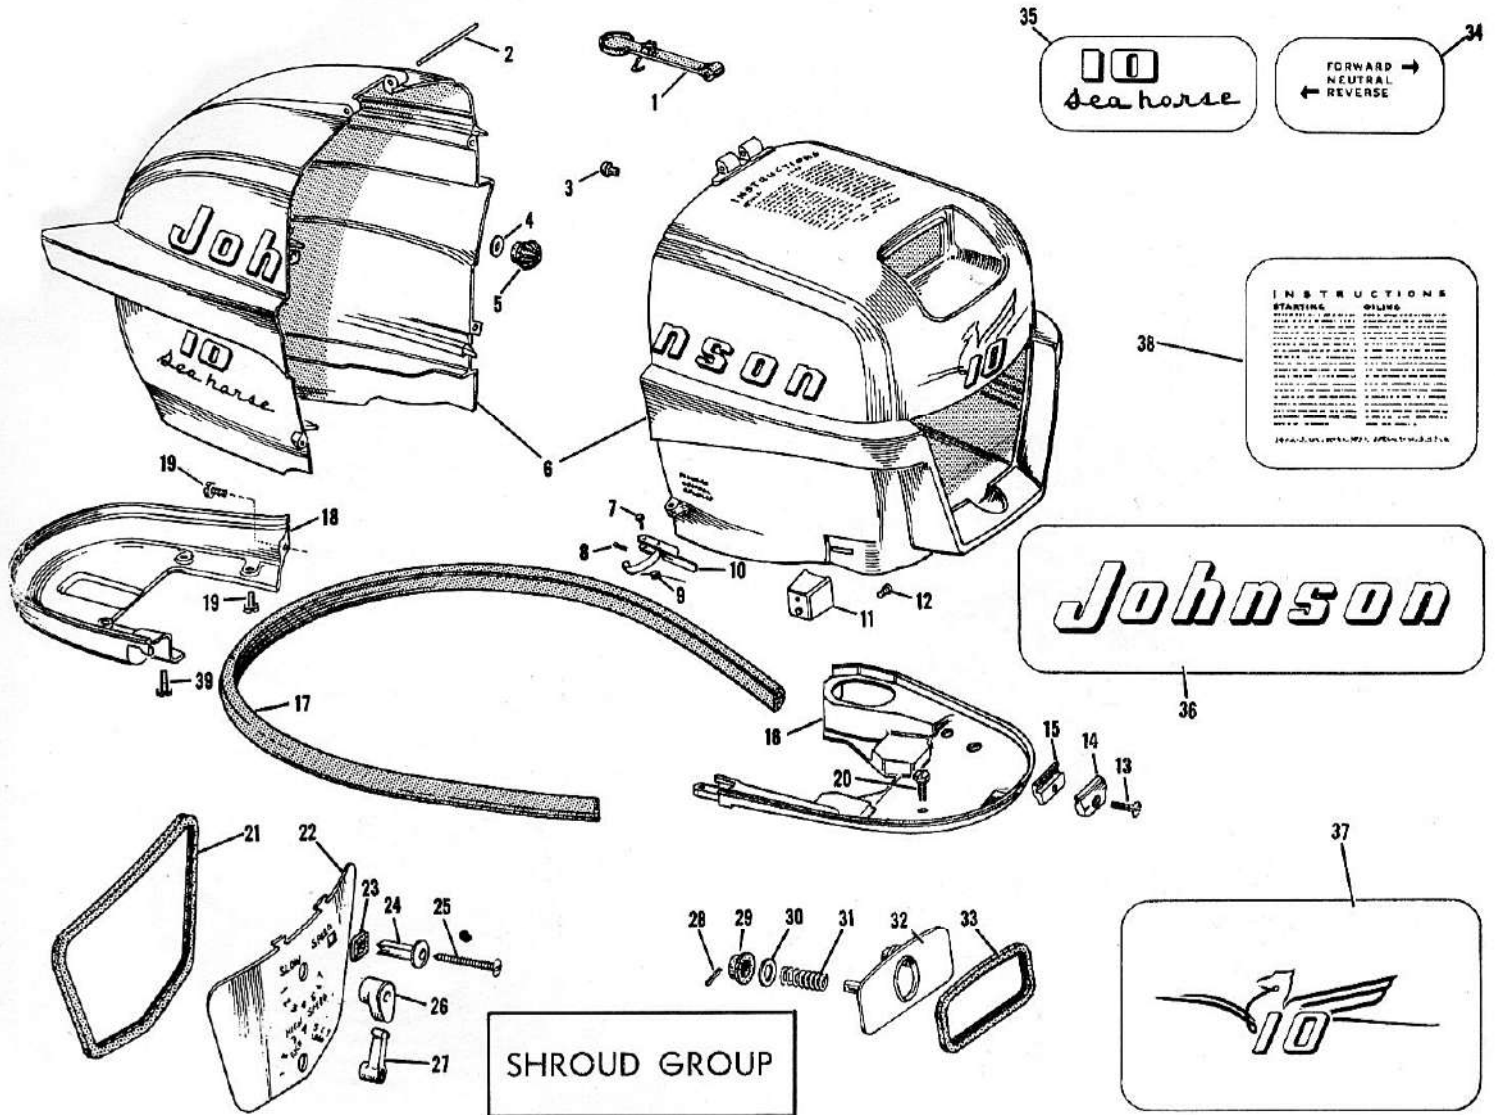

Be Sure to Specify Model and Serial Number of Motor When Ordering Parts

PHOTO AND PART NUMBERS

Photo No.	Part No.	Name of Part	Photo No.	Part No.	Name of Part
1	376432	Clip & Strap Assembly	23	303796	Grommet
2	303536	Hinge Pin	24	303718	Choke Knob
3	203290	Bumper	25	302761	Screw
4	303565	Washer	26	303847	Adjusting Lever - Slow Speed
5	303564	Bumper	27	303521	Adjusting Lever - High Speed
6	376403	Shroud & Transfer Assy.	28	41-163	Cotter Pin
7	303522	Pin	29	303535	Grommet
8	303590	Cotter Pin	30	202065	Washer
9	303519	Spring	31	303518	Spring
10	376129	Clamp & Lever Assembly	32	303528	Cover
11	303538	Boss	33	303529	Grommet
12	19-189	Screw	34	303824	Transfer - Gear Shift
13	304022	Screw	35	303826	Transfer - Sea Horse - 10 - Port & Star
14	304021	Clamp - Outer	36	304073	Transfer - Johnson - Port & Star
15	304020	Clamp - Inner	37	303827	Transfer - Sea Horse - 10 - Front
16	304004	Motor Cover - Lower - Front	38	303825	Transfer - Starting & Oiling Instructions
17	304014	Seal	39	304013	Screw
18	304005	Motor Cover - Lower - Rear			
19	304012	Screw			
20	304015	Screw			
21	303537	Grommet			
22	303534	Panel			

Order All Parts from Nearest Service Station or Dealer