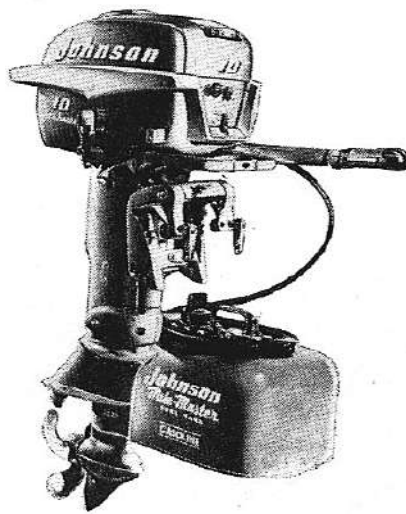

PARTS CATALOG

FOR

Models QD-16 and QDL-16

SEA-HORSE 10

JOHNSON MOTORS

Waukegan, Illinois, U. S. A.

Be Sure to Specify Model and Serial Number of Motor When Ordering Parts

PHOTO AND PART NUMBERS

Photo No.	Part No.	Name of Part	Photo No.	Part No.	Name of Part
1	376432	Clip & Strap Assembly	23	303796	Grommet
2	303536	Hinge Pin	24	303718	Choke Knob
3	203290	Bumper	25	302761	Screw
4	303565	Washer	26	303847	Adjusting Lever - Slow Speed
5	303564	Bumper	27	303521	Adjusting Lever - High Speed
6	376403	Shroud & Transfer Assy.	28	41-163	Cotter Pin
7	303522	Pin	29	303535	Grommet
8	303590	Cotter Pin	30	202065	Washer
9	303519	Spring	31	303518	Spring
10	376129	Clamp & Lever Assembly	32	303528	Cover
11	303538	Boss	33	303529	Grommet
12	19-189	Screw	34	303824	Transfer - Gear Shift
13	304022	Screw	35	303826	Transfer - Sea Horse - 10 - Port & Star
14	304021	Clamp - Outer	36	304073	Transfer - Johnson - Port & Star
15	304020	Clamp - Inner	37	303827	Transfer - Sea Horse - 10 - Front
16	304004	Motor Cover - Lower - Front	38	303825	Transfer - Starting & Oiling Instructions
17	304014	Seal	39	304013	Screw
18	304005	Motor Cover - Lower - Rear			
19	304012	Screw			
20	304015	Screw			
21	303537	Grommet			
22	303534	Panel			

*Model QD and QDL-16 Motors built prior to Serial No. 1225643 order like part:

Photo No.	Part No.	Name of Part
7	42-137	Starter Rope
10	590646	Starter Pulley Assembly

Order All Parts from Nearest Service Station or Dealer