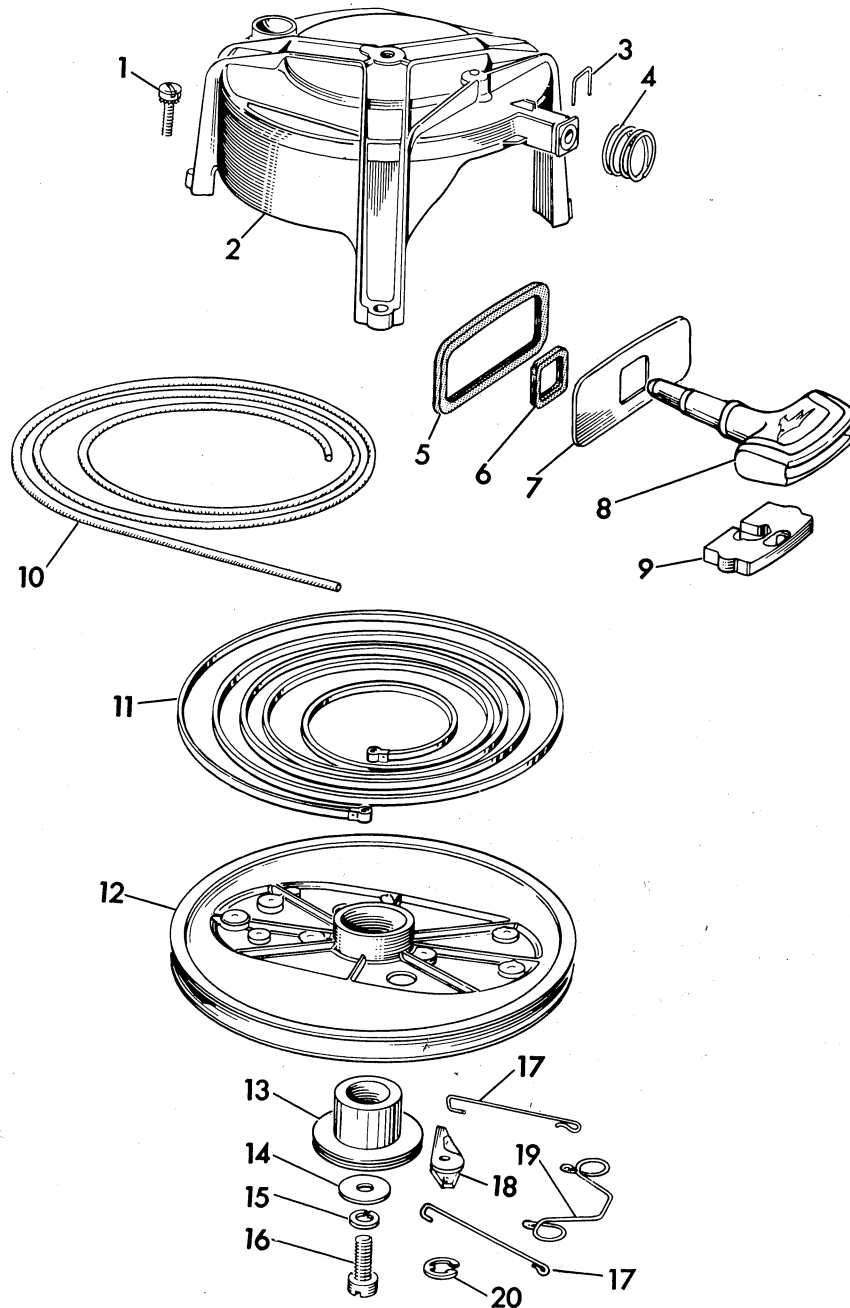

**MODEL  
CD-CDL-14**

**SHROUD  
GROUP**

ITEM NO.	PART NO.	NAME OF PART	QTY.*
1	303536	Hinge Pin	1
2	376962	Shroud, Transfer and Bumper Assembly	1
3	304485	Pin	1
4	376627	Strap and Pin Assembly	1
5	203290	Bumper	2
6	304928	Washer	2
7	304461	Bumper	2
8	303522	Pin	2
9	376129	Clamp and Lever Assembly	2
10	303519	Spring	2
11	303590	Cotter Pin	2
12	303527	Grommet	1
13	303532	Sleeve	1
14	303535	Grommet	1
15	376893	Control Panel and Transfer Assembly	1
16	303796	Grommet	1
17	303718	Choke Knob	1
18	302761	Screw	1
19	551517	Screw	2
20	303847	Lever - Slow Speed	1
21	304360	Lever - High Speed	1
22	304022	Screw	1
23	304021	Clamp - Outer	1
24	304020	Clamp - Inner	1
25	304297	Seal	1
26	304012	Screw	6
27	304240	Cover - Lower - Rear	1
28	304015	Screw	1
29	304239	Cover - Lower - Front	1
30	304333	Transfer - Johnson - Port and Starboard	2
31	304997	Screw	2
32	304842	Transfer - Sea Horse - Port and Starboard	2
33	304349	Transfer - Gearshift	1
34	304866	Medallion	1
35	304820	Transfer - Starting	1
36	304833	Transfer - Control Panel	1
37	304999	Nut	2
38	304998	Washer	2

\*Total quantity per motor

**ORDER ALL PARTS FROM YOUR JOHNSON SEA-HORSE DEALER**

ITEM NO.	PART NO.	NAME OF PART	QTY.*
1	303288	Screw	3
2	376669	Starter Housing and Pin Assembly	1
	376783	Starter Assembly Complete	
3	304237	Spring Clip	1
4	304235	Spring	1
5	303529	Grommet	1
6	304236	Grommet	1
7	304238	Cover	1
8	304503	Handle	1
9	304323	Anchor	1

ITEM NO.	PART NO.	NAME OF PART	QTY.*
20	510188	Oiler Clip	1
21	510189	Oiler Wick	1
22	3-28	Lockwasher	2
23	510232	Cover	2
24	510231	Spring Terminal	2
25	580210	Armature Plate and Post Assembly	1
26	580206	Armature Plate Assembly	1
27	71-1239	Marker	1
28	510256	High Tension Lead - Upper	1
29	510257	High Tension Lead - Lower	1
30	510278	Screw	4
31	510259	Clamp	1
32	510193	Screw	3
33	376064	Plate and Link Assembly	1
34	510193	Screw	2
35	303146	Spring Clip	1
36	303470	Cam	1
37	21-200	Washer	4
	304441	Screw	2