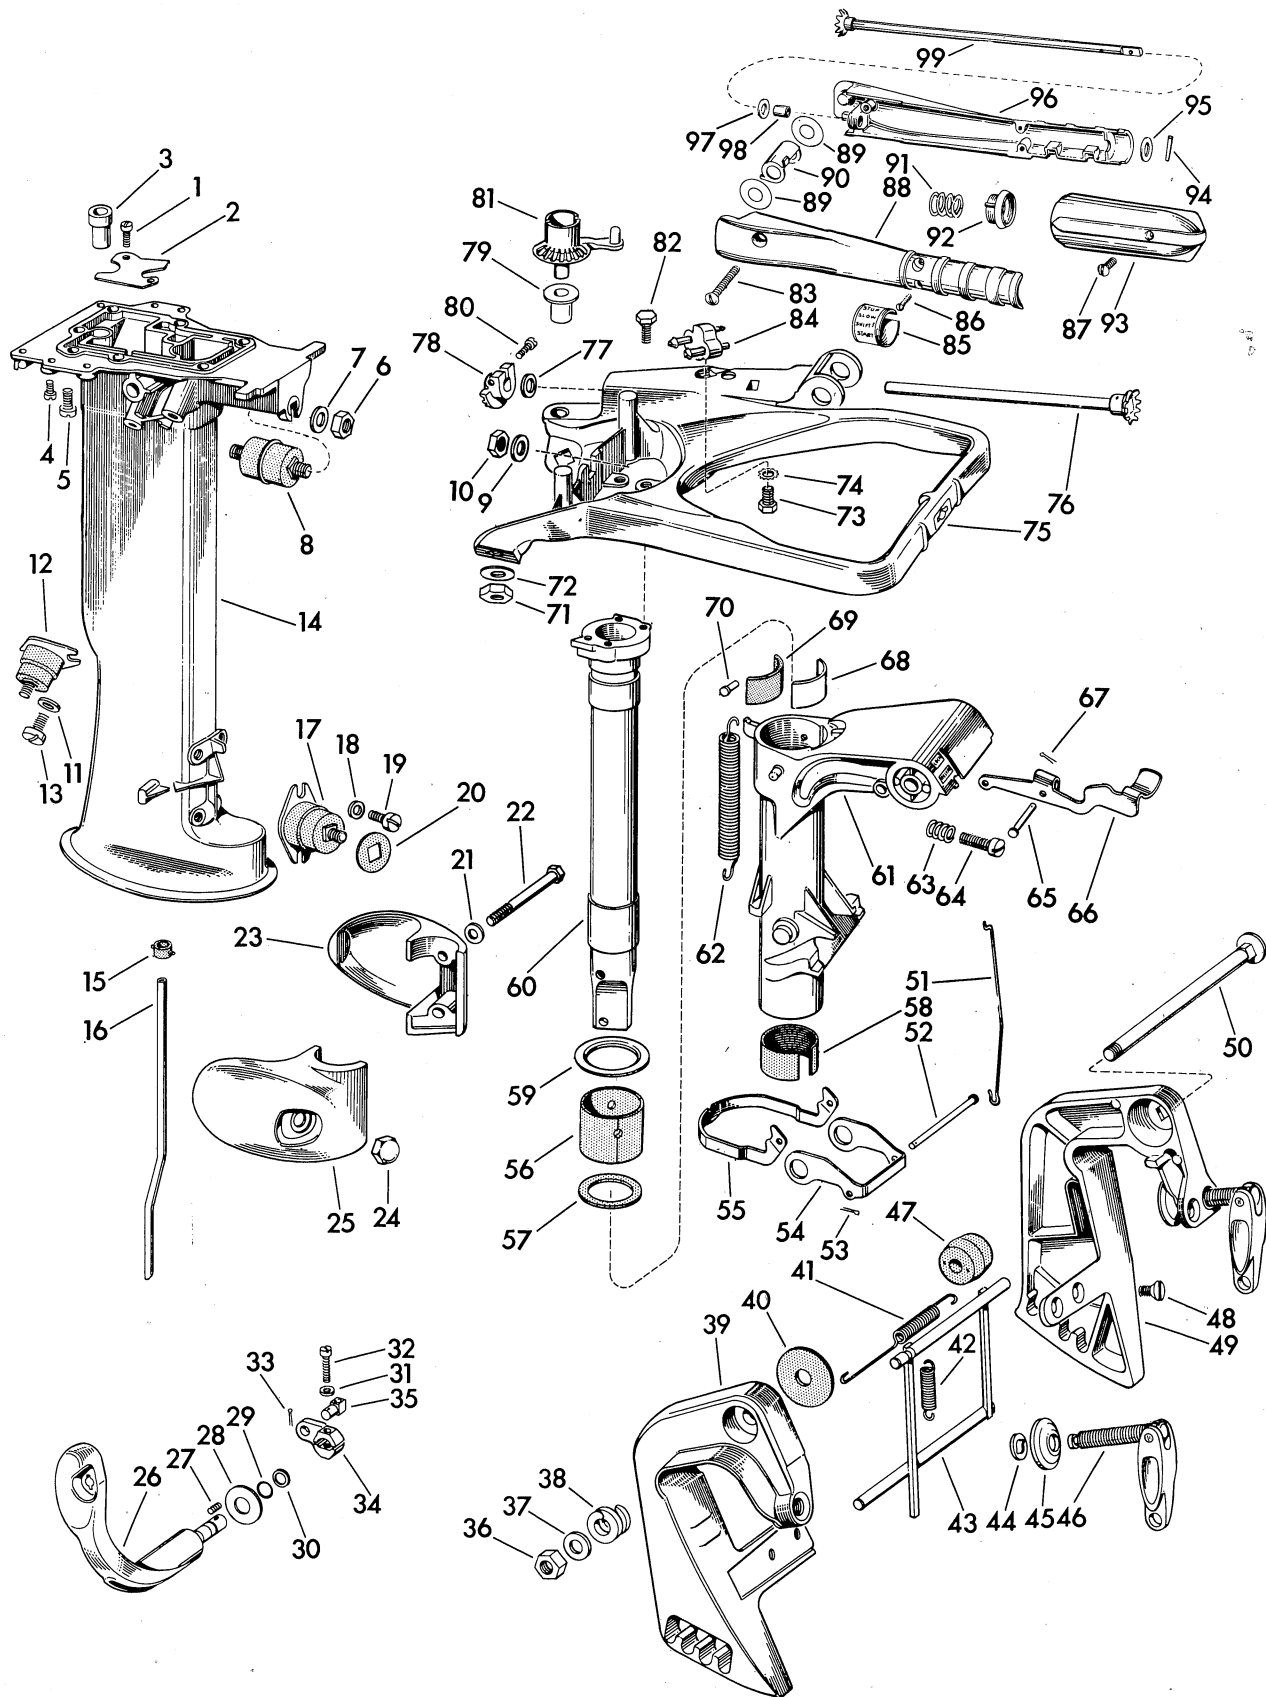

SPECIFY MODEL AND SERIAL NUMBER OF MOTOR WHEN ORDERING PARTS

**MODEL
CD-CDL-14**

**LOWER UNIT
GROUP**

ITEM NO.	PART NO.	NAME OF PART	QTY.*
1	303393	Screw	2
2	304304	Cover Plate	1
3	304462	Restrictor	1
4	304012	Screw	6
5	21-167	Screw	7
6	303889	Nut	4
7	303884	Washer	2
8	303880	Rubber Mount - Upper - Front	1
9	303884	Washer	2
10	303889	Nut	4
11	303887	Washer	8
12	303879	Rubber Mount - Upper and Lower Side	4
13	302416	Screw	4
14	376779	Exhaust Housing and Cover Assembly	1
15	302497	Grommet	2
16	304317	Water Tube	1
17	303879	Rubber Mount - Upper and Lower Side	4
18	303887	Washer	8
19	39-176	Screw	4
20	304168	Gasket	2
21	39-17	Washer	2
22	304299	Screw	2
23	304286	Housing - Port	1
24	303890	Acorn Nut	2
25	304285	Housing - Starboard	1
26	376490	Shift Lever Assembly	1
27	303236	Spring	1
28	303775	Washer	1
29	303191	O-Ring	1
30	303864	Washer	1
31	303715	Washer	1
32	303714	Screw	1
33	15-268	Cotter Pin	2
34	376922	Lever	1
35	303702	Connector	1
36	17-182	Nut	1
37	25-196	Washer	1
38	302051	Spring	1
39	376493	Stern Bracket Assembly - Star	1
40	304278	Washer	1
41	304283	Spring	1
42	202021	Spring	1
43	376505	Tilting Lever Assembly	1
44	302420	Retainer	2
45	41-48	Swivel Plate	2
46	375744	Clamp Screw Assembly	2
47	301983	Conical Washer	1
48	303396	Screw	2
49	376494	Stern Bracket Assembly - Port	1
50	304277	Tilt Bolt	1
51	303978	Link	1

ITEM NO.	PART NO.	NAME OF PART	QTY.*
52	303949	Rod	1
53	15-268	Cotter Pin	2
54	303950	Link	1
55	303948	Locking Lever	1
56	303370	Liner - Upper	1
57	304289	Thrust Washer	1
58	303371	Shock Absorber	1
59	304290	Thrust Washer	1
60	304293	Pilot Shaft	1
61	304291	Swivel Bracket	1
62	304282	Spring	1
63	551113	Spring	1
64	132679	Screw	1
65	303930	Pivot Shaft	1
66	304279	Arm	1
67	303049	Cotter Pin	2
68	303363	Plate	1
69	303697	Spacer	1
70	303696	Pin	1
71	303889	Nut	4
72	304376	Washer	2
73	21-359	Screw	1
74	51-137	Lockwasher	1
75	376495	Steering Bracket and Bushing Assembly	1
76	376689	Gear and Shaft Assembly - Short	1
77	303107	Washer	1
78	303142	Pinion	1
79	303140	Bushing	1
80	71-1352	Screw	1
81	304298	Gear	1
82	304027	Screw	4
83	303078	Screw	1
84	375788	Fuel Connector Assembly	1
85	203260	Plate	1
86	133452	Screw	2
87	305001	Screw	1
88	303093	Steering Handle - Inner	1
89	303079	Washer	2
90	303096	Cover	1
91	301656	Spring	1
92	303282	Friction Block	1
93	304778	Grip	1
94	300346	Pin	1
95	303252	Washer	1
96	376042	Steering Handle and Bushing - Outer	1
97	302712	Washer	1
98	302717	Bushing	1
99	376691	Gear and Shaft Assembly - Long	1
MODEL CDL-14 PARTS THAT DIFFER FROM CD-14			
16	304318	Water Tube (CDL)	1

See Page 13 for additional Model CDL-14 parts

*Total quantity per motor.

ORDER ALL PARTS FROM YOUR JOHNSON SEA-HORSE DEALER