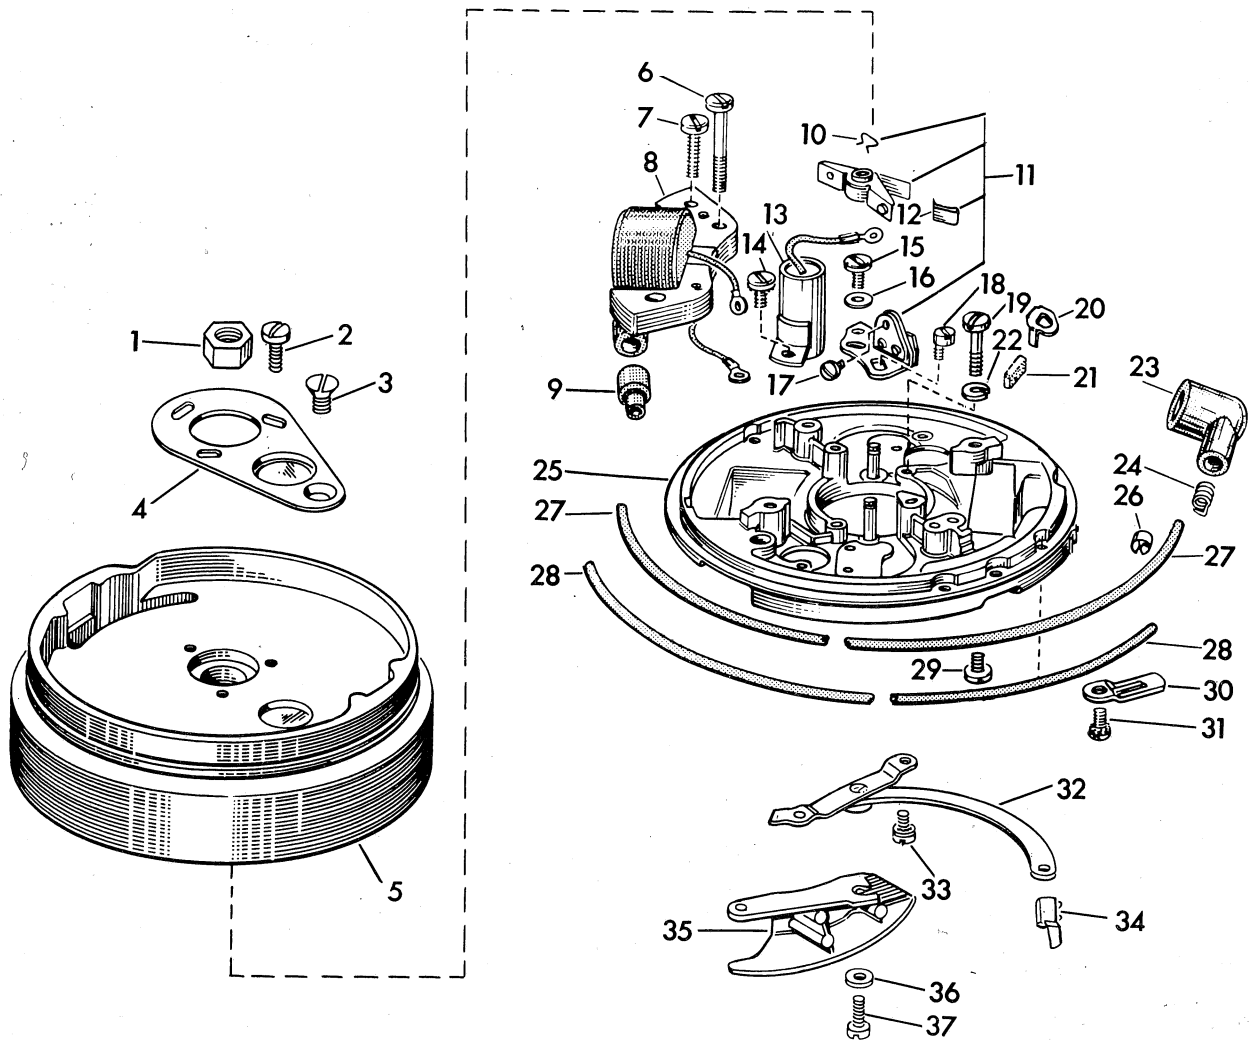

**MODEL
CD-CDL-14**

**MAGNETO
GROUP**

ITEM NO.	PART NO.	NAME OF PART	QTY.*
1	301988	Nut	1
2	203751	Screw	3
3	510293	Screw	1
4	510292	Cover	1
5	580217	Flywheel and Cover Assembly	1
6	510191	Screw	2
7	510195	Screw	4
8	580118	Coil and Lamination Assembly	2
9	510289	Grommet	2
10	71-1052	Spring Clip	2
11	580148	Breaker Point Assembly	2
12	510204	Clip	2
13	510173	Condenser	2
14	510193	Screw	3
15	510278	Screw	4
16	510208	Bow Washer	2
17	510194	Screw	2
18	510185	Eccentric Screw	2
19	510192	Screw	2

ITEM NO.	PART NO.	NAME OF PART	QTY.*
20	510188	Oiler Clip	1
21	510189	Oiler Wick	1
22	3-28	Lockwasher	2
23	510232	Cover	2
24	510231	Spring Terminal	2
25	580210	Armature Plate and Post Assembly	1
26	580206	Armature Plate Assembly	1
27	71-1239	Marker	1
28	510256	High Tension Lead - Upper	1
29	510257	High Tension Lead - Lower	1
30	510278	Screw	4
31	510259	Clamp	1
32	510193	Screw	3
33	376064	Plate and Link Assembly	1
34	510193	Screw	2
35	303146	Spring Clip	1
36	303470	Cam	1
37	21-200	Washer	4
	304441	Screw	2

*Total quantity per motor.

ORDER ALL PARTS FROM YOUR JOHNSON SEA-HORSE DEALER