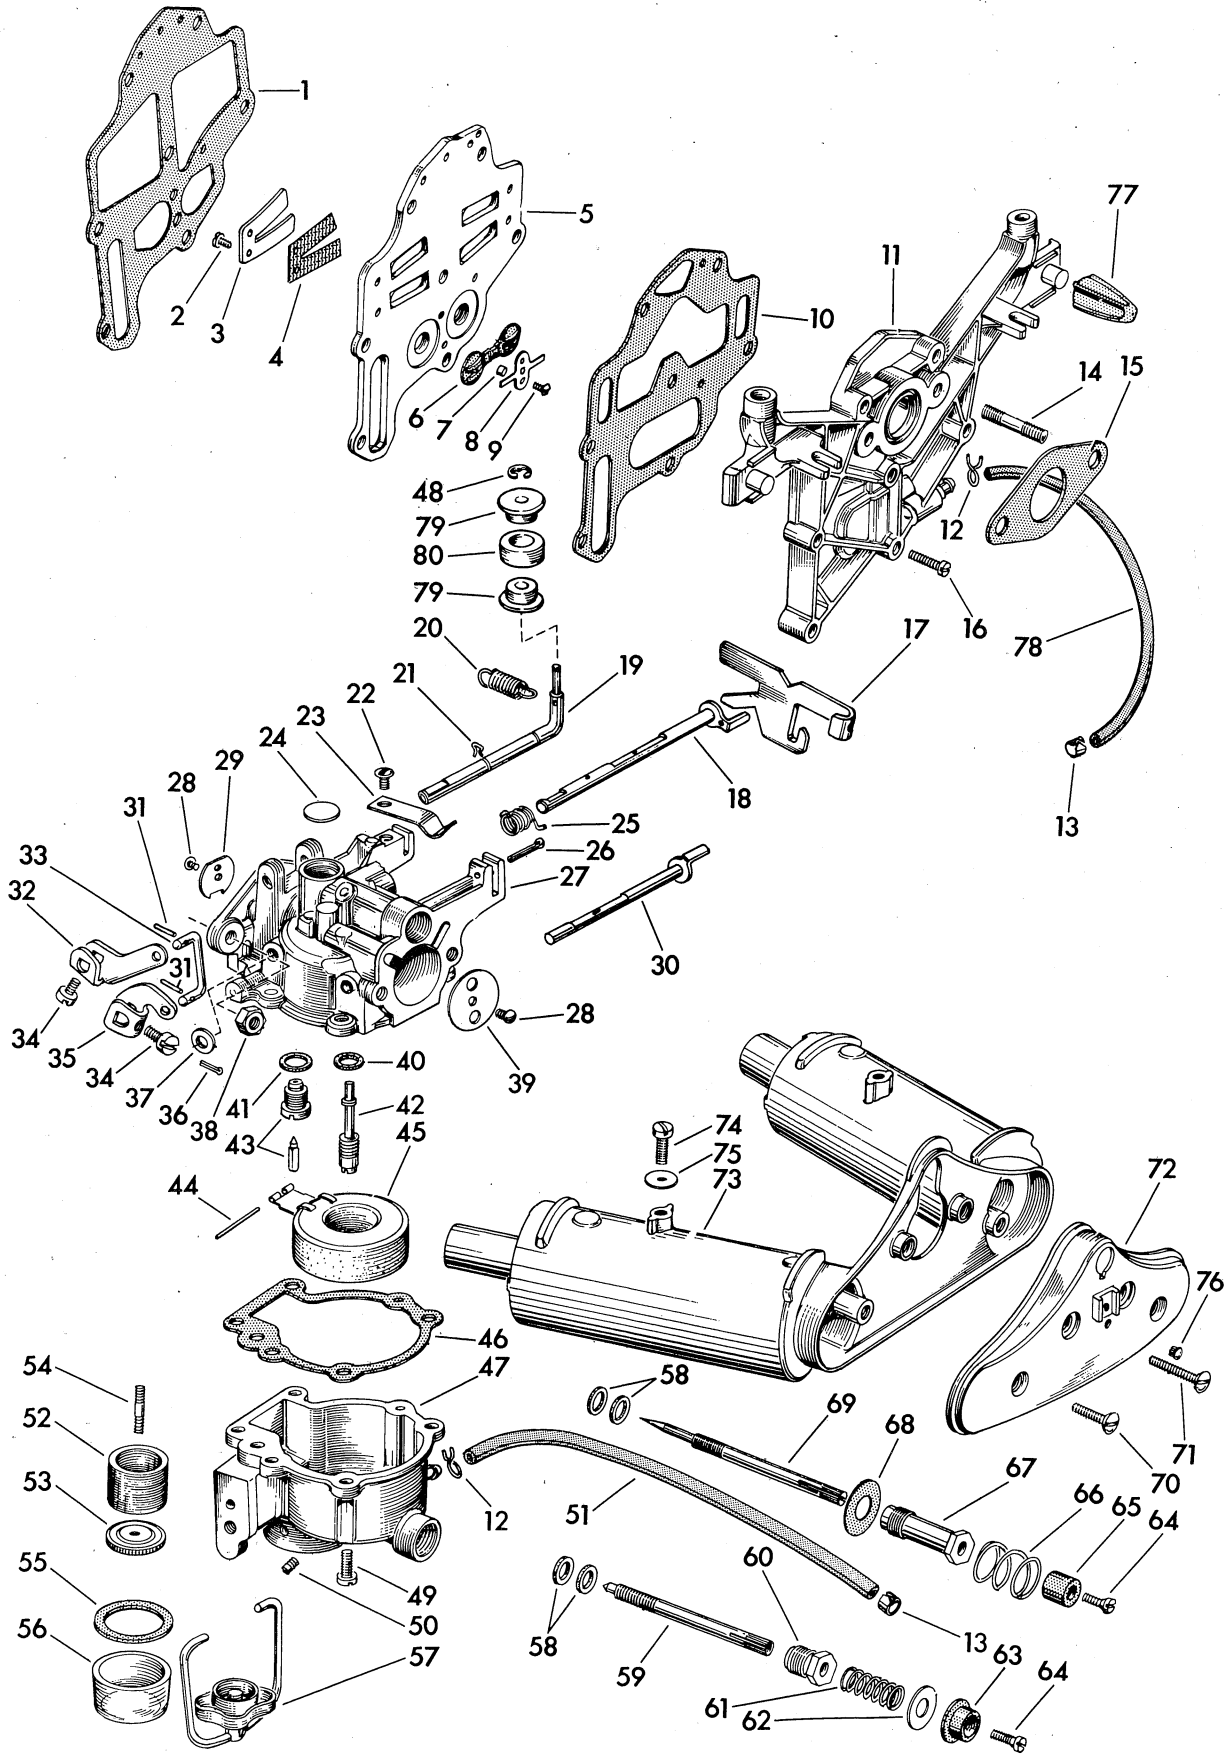

SPECIFY MODEL AND SERIAL NUMBER OF MOTOR WHEN ORDERING PARTS

**MODEL
CD-CDL-14**

**CARBURETOR
GROUP**

ITEM NO.	PART NO.	NAME OF PART	QTY.*
1	304114	Gasket	1
2	303761	Screw	4
3	202668	Leaf Stop	2
4	202667	Leaf Valve	2
5	304115	Leaf Plate	1
	376392	Leaf Plate Assembly	1
6	302042	Check Valve	1
7	302046	Spacer	2
8	302048	Spring	1
9	19-191	Screw	3
10	304116	Gasket	1
11	376550	Intake Manifold	1
12	302647	Clamp	2
13	301822	Clamp	2
14	85-101	Stud	2
15	303437	Gasket	1
16	133451	Screw	7
17	302997	Rod - Choke	1
18	375922	Throttle Shaft and Lever Assembly	1
19	304863	Follower	1
20	203166	Spring	1
21	71-1052	Clip	2
22	302430	Screw	1
23	302977	Spring	1
24	27-309	Plug	1
25	302996	Spring	1
26	21-163	Cotter Pin	1
	376531	Carburetor Body and Plug Assembly	1
27	376925	Carubretor Assembly Complete	1
28	303760	Screw	2
29	304326	Throttle Valve	1
30	375921	Choke Shaft and Lever Assembly	1
31	41-110	Pin	2
32	376726	Lever and Screw Assembly	1
33	203164	Link	1
34	304572	Screw	2
35	376725	Lever and Screw Assembly	1
36	303049	Cotter Pin	1
37	303048	Washer	1
38	19-136	Nut	2
39	303444	Choke Valve	1
40	302984	Gasket	1

ITEM NO.	PART NO.	NAME OF PART	QTY.*
41	301996	Gasket	1
42	303447	Nozzle	1
43	375985	Float Valve, Seat and Gasket Assembly	1
44	300096	Hinge Pin	1
45	375919	Float and Float Arm Assembly	1
46	302994	Gasket	1
47	376404	Float Chamber and Nipple Assembly	1
48	203363	Retainer	1
49	71-1589	Screw	5
50	303041	Screw	1
51	303171	Hose - Fuel	1
52	303133	Filter Element	1
53	304539	Nut	1
54	304518	Stud	1
55	303122	Gasket	1
56	303121	Filter Bowl	1
57	376231	Filter Yoke Assembly	1
58	43-123	Packing	4
59	303449	Needle Valve - High Speed	1
60	300179	Nut - High Speed	1
61	303518	Spring	1
62	202065	Washer	1
63	303535	Grommet	1
64	551517	Screw	2
65	303532	Sleeve	1
66	303548	Spring	1
67	303479	Nut - Slow Speed	1
68	203355	Washer	1
69	303448	Needle Valve - Slow Speed	1
70	302124	Screw	2
71	200931	Screw	2
72	203387	Cover	1
73	277286	Loading Tube and Air Silencer	1
74	304891	Screw	2
75	21-200	Washer	4
76	203652	Button Plug	1
77	303922	Bumper	2
78	203286	Hose - Air	1
79	304861	Bushing	2
80	304862	Roller	1

*Total quantity per motor

ORDER ALL PARTS FROM YOUR JOHNSON SEA-HORSE DEALER