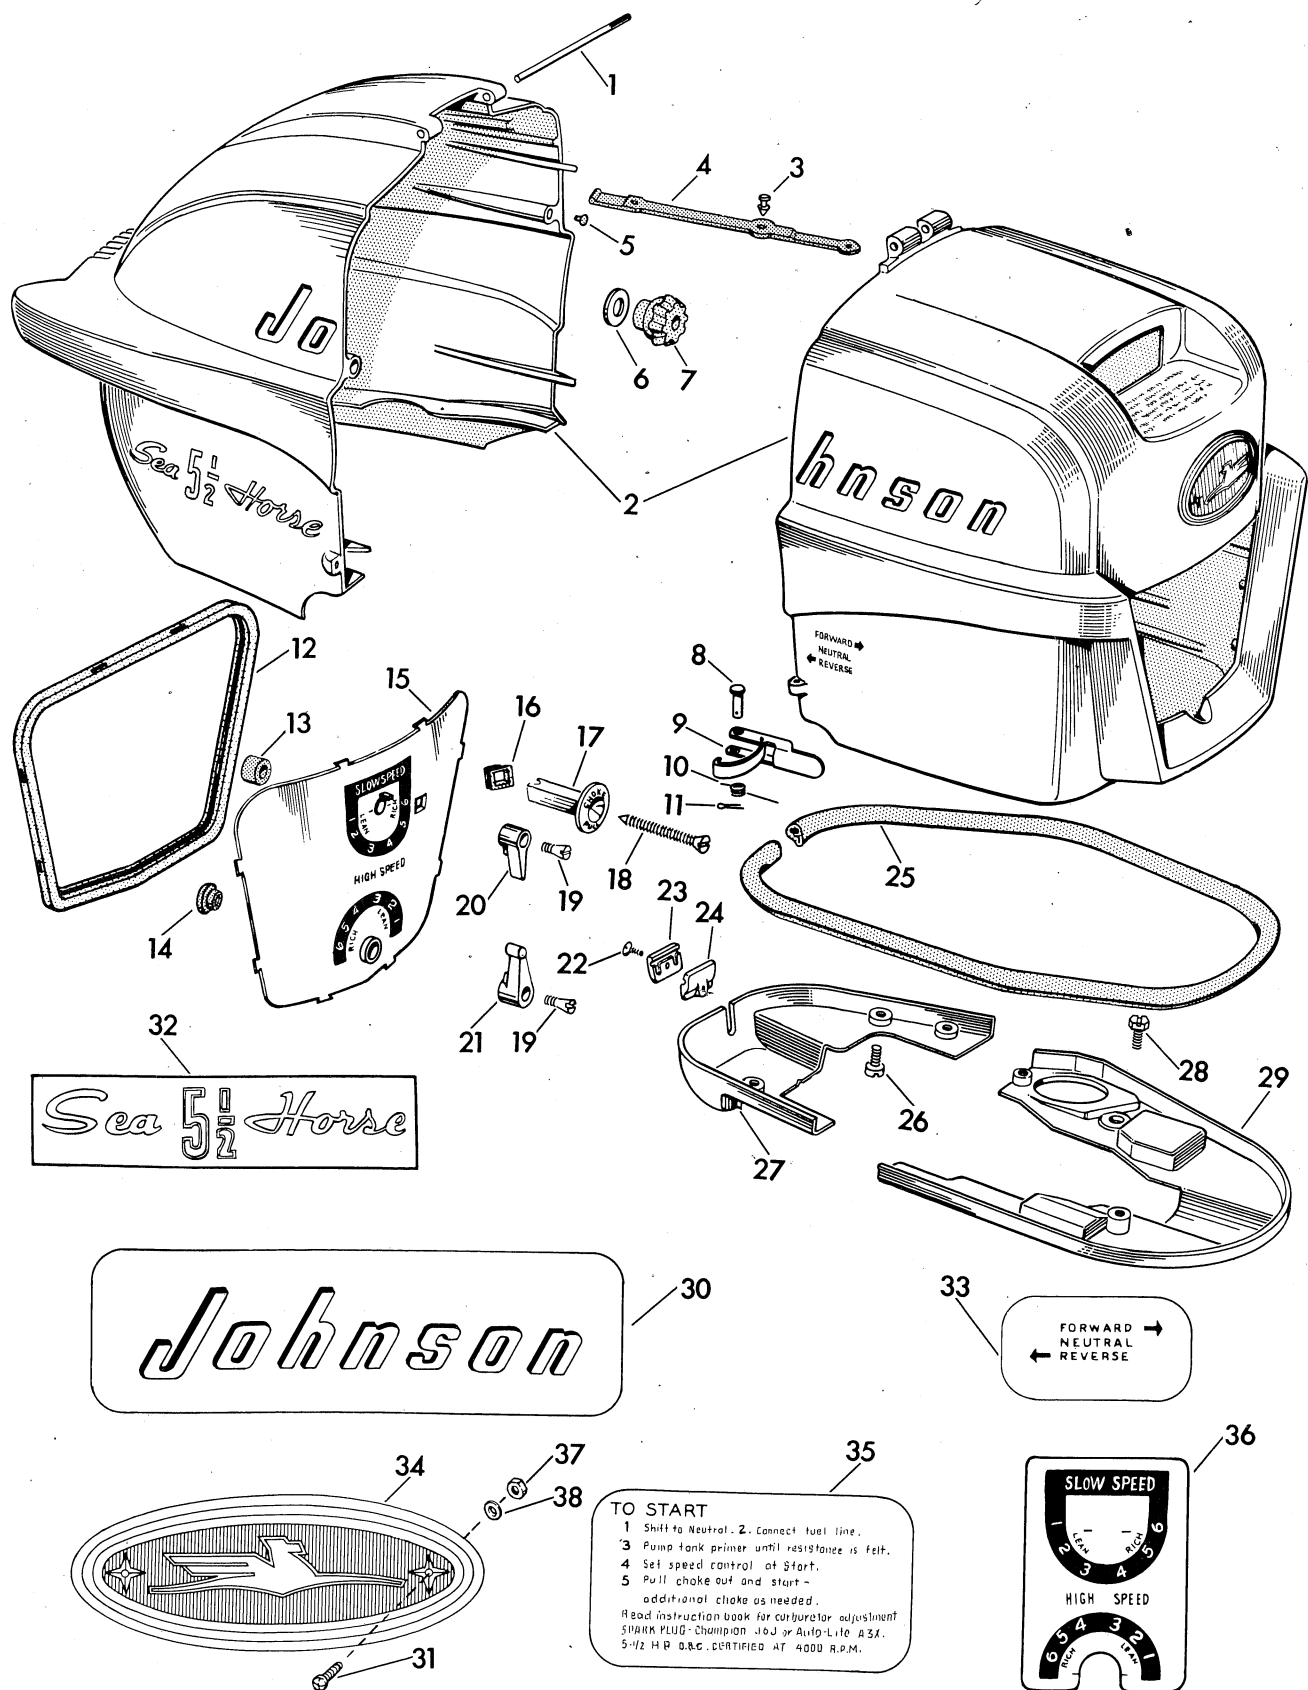

## **PARTS CATALOG**

**MODELS**  
CD-CDL-14  
**5.5 HP**

1

9

5

7

**WAUKEGAN, ILLINOIS**

SPECIFY MODEL AND SERIAL NUMBER OF MOTOR WHEN ORDERING PARTS

**MODEL  
CD-CDL-14**

**SHROUD  
GROUP**

ITEM NO.	PART NO.	NAME OF PART	QTY.*
1	303536	Hinge Pin	1
2	376962	Shroud, Transfer and Bumper Assembly	1
3	304485	Pin	1
4	376627	Strap and Pin Assembly	1
5	203290	Bumper	2
6	304928	Washer	2
7	304461	Bumper	2
8	303522	Pin	2
9	376129	Clamp and Lever Assembly	2
10	303519	Spring	2
11	303590	Cotter Pin	2
12	303527	Grommet	1
13	303532	Sleeve	1
14	303535	Grommet	1
15	376893	Control Panel and Transfer Assembly	1
16	303796	Grommet	1
17	303718	Choke Knob	1
18	302761	Screw	1
19	551517	Screw	2
20	303847	Lever - Slow Speed	1
21	304360	Lever - High Speed	1
22	304022	Screw	1
23	304021	Clamp - Outer	1
24	304020	Clamp - Inner	1
25	304297	Seal	1
26	304012	Screw	6
27	304240	Cover - Lower - Rear	1
28	304015	Screw	1
29	304239	Cover - Lower - Front	1
30	304333	Transfer - Johnson - Port and Starboard	2
31	304997	Screw	2
32	304842	Transfer - Sea Horse - Port and Starboard	2
33	304349	Transfer - Gearshift	1
34	304866	Medallion	1
35	304820	Transfer - Starting	1
36	304833	Transfer - Control Panel	1
37	304999	Nut	2
38	304998	Washer	2

\*Total quantity per motor

**ORDER ALL PARTS FROM YOUR JOHNSON SEA-HORSE DEALER**

ITEM NO.	PART NO.	NAME OF PART	QTY.*
1	303288	Screw	3
2	376669	Starter Housing and Pin Assembly	1
	376783	Starter Assembly Complete	
3	304237	Spring Clip	1
4	304235	Spring	1
5	303529	Grommet	1
6	304236	Grommet	1
7	304238	Cover	1
8	304503	Handle	1
9	304323	Anchor	1