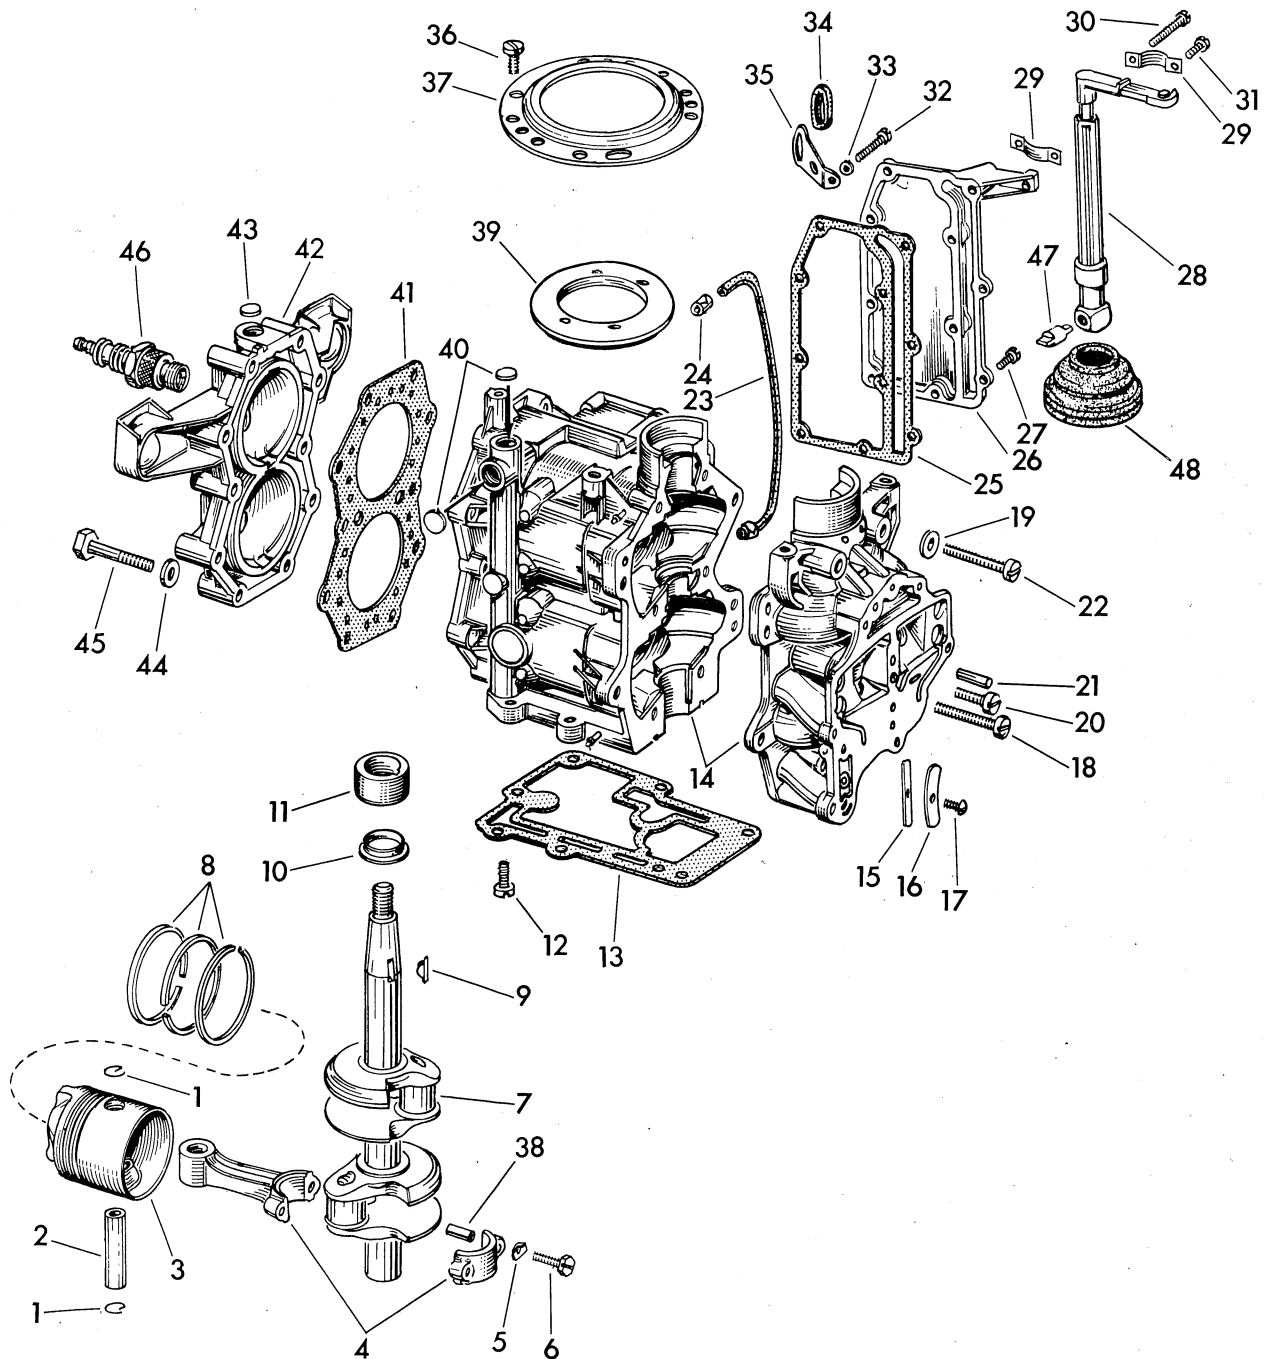

SPECIFY MODEL AND SERIAL NUMBER OF MOTOR WHEN ORDERING PARTS

MODEL
CD-CDL-14

POWERHEAD
GROUP

ITEM NO.	PART NO.	NAME OF PART	QTY.*
1	120110	Lock Ring	4
2	303333	Wrist Pin	2
3	376994	Piston, Dowel Pin and Retaining Ring	2
	376424	Piston and Connecting Rod Assembly, with Rings	2
4	376422	Connecting Rod Assembly	2
5	41-17	Lockplate	4
6	41-44	Screw	4
7	303445	Crankshaft	1
8	41-333	Piston Ring	6
9	120395	Key	1
10	303649	Oil Slinger	1
11	510168	Cam	1
12	21-167	Screw	7
13	304314	Gasket	1
14	376514	Cylinder and Crankcase Assembly	1
15	203235	Leaf Valve	1
16	203248	Plate	1
17	19-191	Screw	3
18	41-178	Screw	2
19	300399	Washer	4
20	51-47	Screw	4
21	300402	Taper Pin	2
22	71-1084	Screw	4
23	303463	Hose - Oil	1
24	303473	Clamp	2
25	303439	Gasket	1
26	303407	Exhaust Cover	1
27	304891	Screw	8
28	304302	Lever	1
29	303109	Bearing Clamp	1
30	132123	Screw	1
31	510193	Screw	1
32	132346	Screw	1
33	300154	Washer	1
34	300454	Grommet	1
35	300455	Anchor	1
36	304442	Screw	4
37	303278	Support	1
38	203319	Dowel	4
39	303277	Retaining Ring	1
40	27-309	Core Plug	2
41	303438	Gasket	1
42	376080	Cylinder Head and Core Plug Assembly	1
43	27-309	Core Plug	1
44	43-302	Washer	10
45	303459	Screw	10
46	† 200322	Spark Plug (Champion J6J)	2
46	† 376290	Spark Plug (Auto-Lite A3X)	2
47	304155	Pin	1
48	304296	Grommet	1
49	305609	Bearing Clamp	1

*Total quantity per motor.

We recommend either Champion or Auto-Lite Spark Plugs

NOTE

Power Head Gasket Set (less Cyl. Head Gasket)
Part No. 376706

ORDER ALL PARTS FROM YOUR JOHNSON SEA-HORSE DEALER