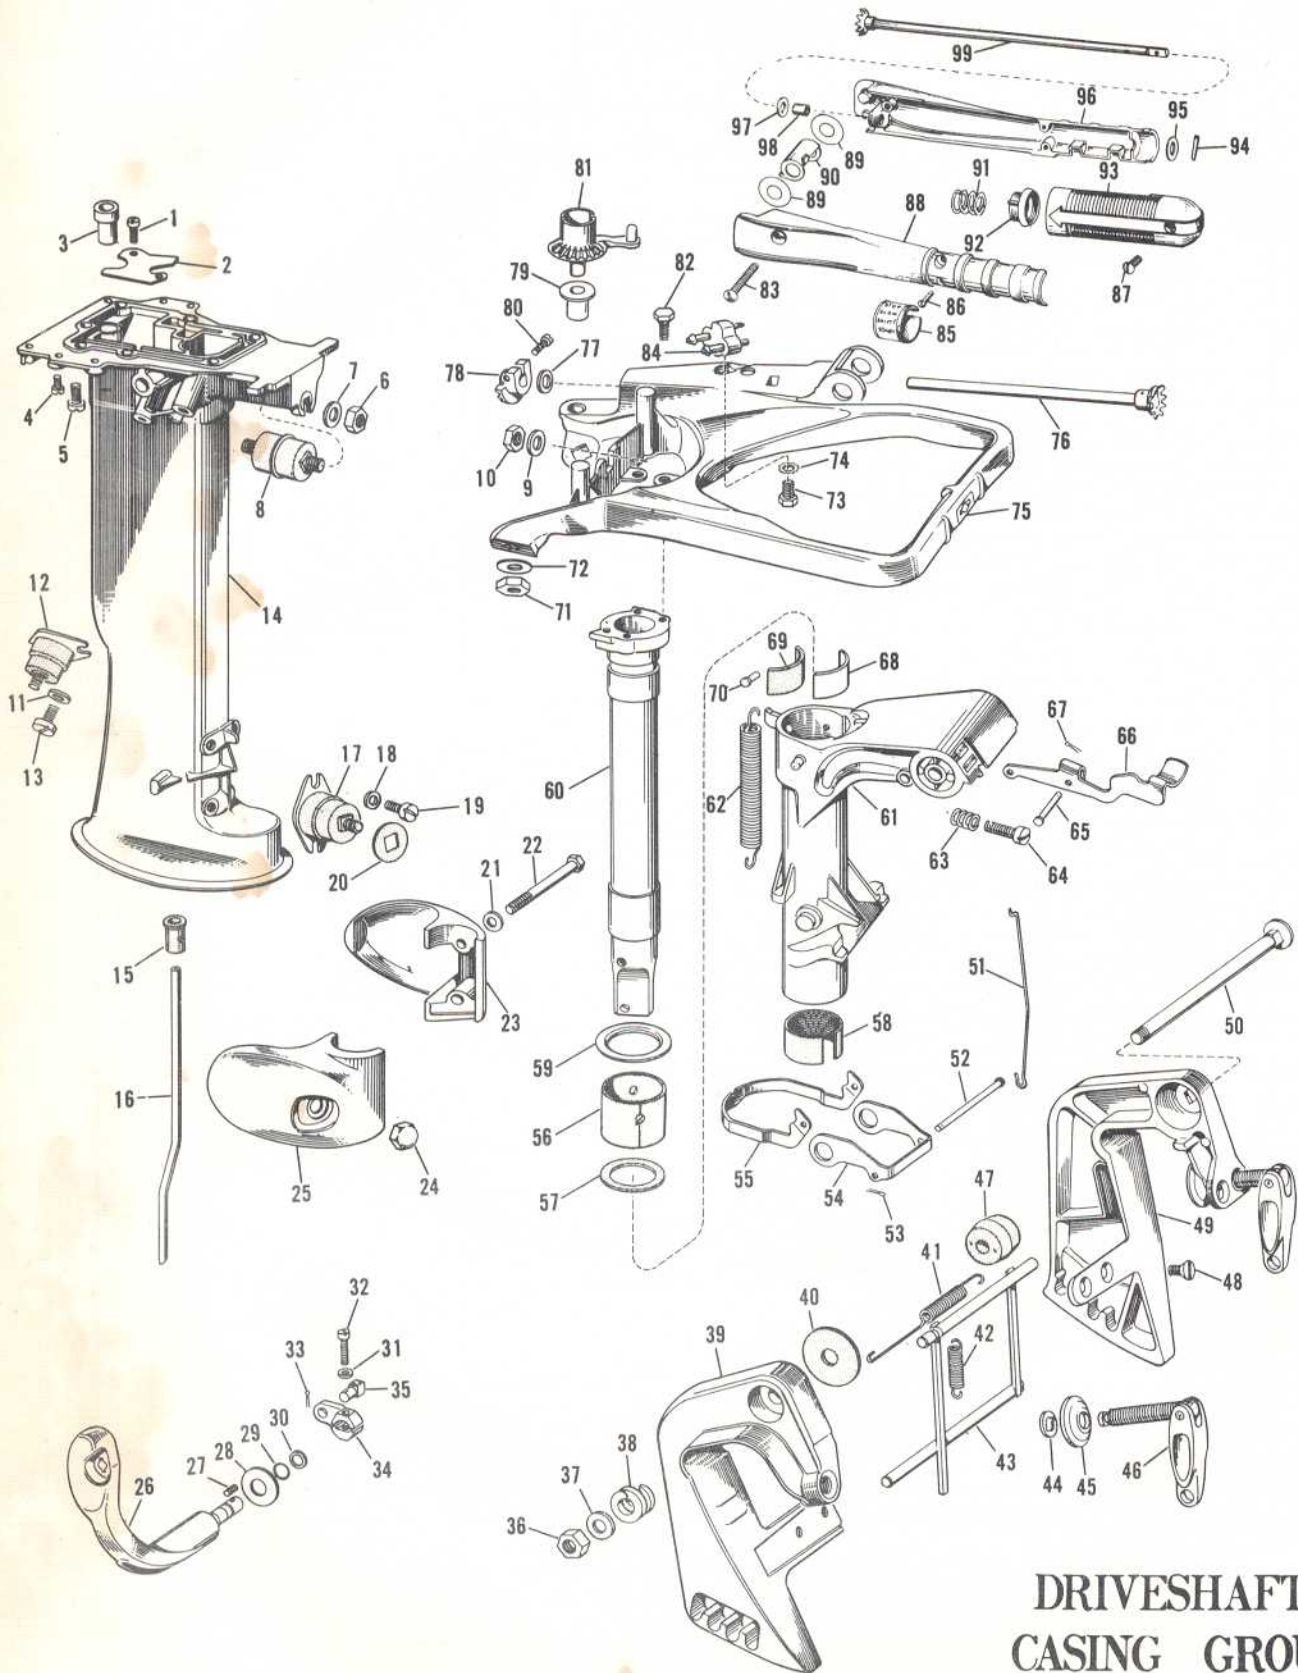

DRIVESHAFT
CASING GROUP

BE SURE TO SPECIFY MODEL AND SERIAL NUMBER
OF MOTOR WHEN ORDERING PARTS

PHOTO NO.	PART NO.	NAME OF PART	QTY. PER MOTOR
1	43-147	Screw	2
2	304304	Cover Plate	1
3	304462	Restrictor	1
4	304013	Screw	6
5	21-167	Screw	7
6	303889	Nut	4
7	303884	Washer	2
8	303880	Rubber Mount - Upper - Front	1
9	303884	Washer	2
10	303889	Nut	4
11	303887	Washer	8
12	303879	Rubber Mount - Upper & Lower Side	4
13	302416	Screw	4
14	376779	Exhaust Housing & Cover Assembly	1
15	302497	Grommet	2
16	304317	Water Tube	1
17	303879	Rubber Mount - Upper & Lower Side	4
18	303887	Washer	8
19	39-176	Screw	4
20	304168	Gasket	2
21	39-17	Washer	2
22	304299	Screw	2
23	304286	Housing - Port	1
24	303890	Acorn Nut	2
25	304285	Housing - Starboard	1
26	376490	Shift Lever Assembly	1
27	303236	Spring	1
28	303775	Washer	1
29	303191	O-Ring	1
30	303864	Washer	1
31	303715	Washer	1
32	303714	Screw	1
33	15-268	Cotter Pin	2
34	304254	Lever	1
35	303702	Connector	1
36	17-182	Nut	1
37	25-196	Washer	1
38	302051	Spring	1
39	376493	Stern Bracket Assembly - Starboard	1
40	304278	Washer	1
41	304283	Spring	1
42	202021	Spring	1
43	376505	Tilting Lever Assembly	1
44	302420	Retainer	2
45	41-48	Swivel Plate	2
46	375744	Clamp Screw	2
47	301983	Conical Washer	1
48	303396	Screw	2
49	376494	Stern Bracket Assembly - Port	1
50	304277	Tilt Bolt	1
51	303978	Link	1
52	303949	Rod	1

PHOTO NO.	PART NO.	NAME OF PART	QTY. PER MOTOR
53	15-268	Cotter Pin	2
54	303950	Link	1
55	303948	Locking Lever	1
56	303370	Liner - Upper	1
57	304289	Thrust Washer	1
58	303371	Shock Absorber	1
59	304290	Thrust Washer	1
60	304293	Pilot Shaft	1
61	304291	Swivel Bracket	1
62	304282	Spring	1
63	551113	Spring	1
64	132679	Screw	1
65	303930	Pivot Shaft	1
66	304279	Arm	1
67	303049	Cotter Pin	2
68	303363	Plate	1
69	303697	Spacer	1
70	303696	Pin	1
71	303889	Nut	4
72	304376	Washer	2
73	21-359	Screw	1
74	51-137	Lockwasher	1
75	376495	Steering Bracket & Bushing Assembly	1
76	376415	Gear & Shaft Assembly - Short	1
77	303107	Washer	1
78	303142	Pinion	1
79	303140	Bushing	1
80	71-1352	Screw	1
81	304298	Gear	1
82	304027	Screw	4
83	303078	Screw	1
84	375788	Fuel Connector Assembly	1
85	203260	Plate	1
86	133452	Screw	2
87	302710	Screw	1
88	303093	Steering Handle - Inner	1
89	303079	Washer	2
90	303096	Cover	1
91	301656	Spring	1
92	303282	Friction Block	1
93	303213	Grip	1
94	300346	Pin	1
95	303252	Washer	1
96	376042	Steering Handle & Bushing - Outer	1
97	302712	Washer	1
98	302717	Bushing	1
99	376416	Gear & Shaft Assembly - Long	1
MODEL ADL-10 PARTS THAT DIFFER FROM AD-10			
17	304318	Water Tube	1

See Page 17 for additional Model ADL-10 parts.