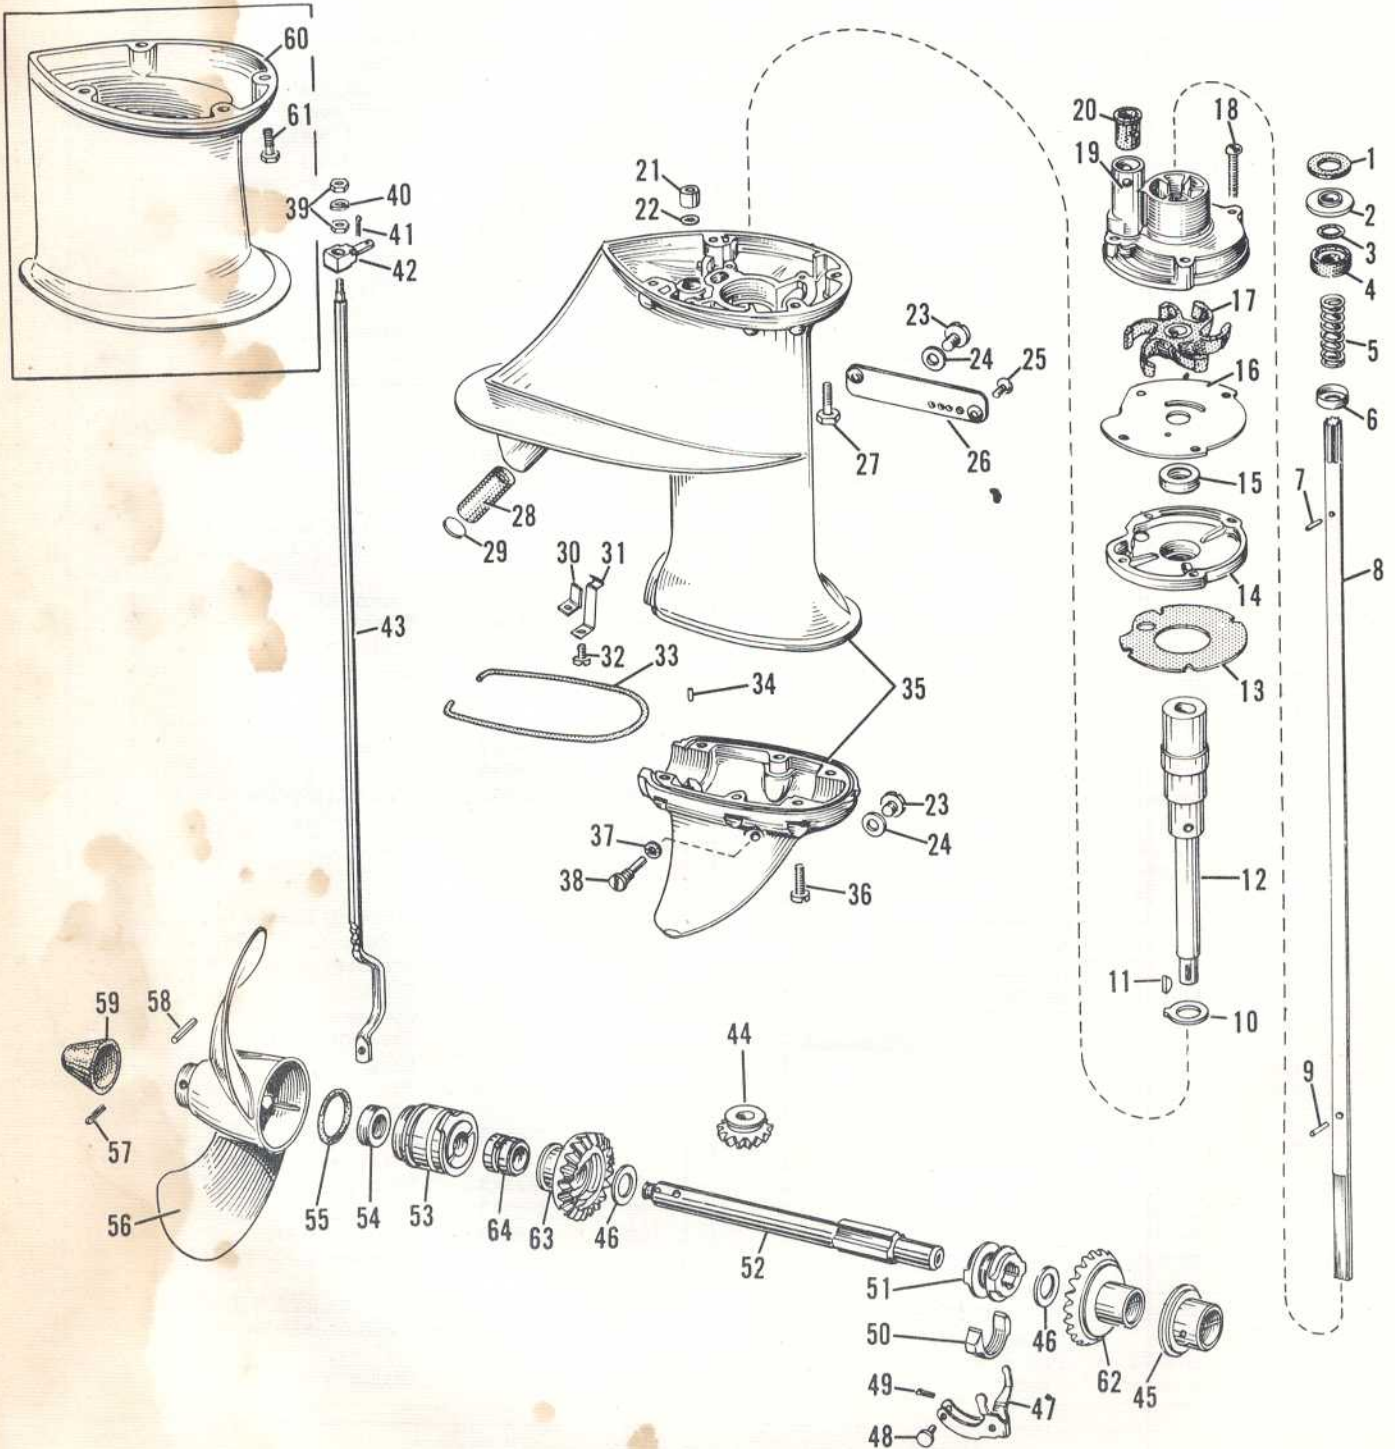

GEARCASE ASE ASSEMBLY GROUP

BE SURE TO SPECIFY MODEL AND SERIAL NUMBER OF MOTOR WHEN ORDERING PARTS

PHOTO NO.	PART NO.	NAME OF PART	QTY. PER MOTOR
1	303355	Gasket	1
2	303356	Plate	1
3	303347	O-Ring	1
4	303391	Seal	1
5	303357	Spring	1
6	303327	Washer	1
7	303261	Pin	1
8	376787	Driveshaft & Pin	1
9	300771	Pin	1
10	304170	Thrust Washer	1
11	1-135	Key	1
12	376073	Pinion Shaft & Shock Absorber Assembly	1
13	303339	Gasket	1
14	376074	Bearing Housing & Bearing Assembly	1
15	300599	Seal	1
16	303376	Plate	1
17	277181	Impeller Assembly	1
18	303395	Screw	4
19	303442	Impeller Housing	1
20	302497	Grommet	2
21	303332	Bushing	1
22	301877	O-Ring	1
23	27-283	Plug	2
24	27-284	Gasket	2
25	302681	Screw	2
26	304579	Cover	1
27	302325	Screw	4
28	303331	Screen	2
29	300314	Plug	2
30	303700	Spring	1
31	303466	Spring	1
32	43-156	Screw	1
33	303328	Seal	1
34	300611	Dowel Pin	1
35	376606	Gearcase, Bushing & Pin Assembly	1
36	304071	Screw	6

PHOTO NO.	PART NO.	NAME OF PART	QTY. PER MOTOR
37	304083	Washer	1
38	303358	Pivot Pin	1
39	85-64	Nut	2
40	303701	Lockwasher	1
41	15-268	Cotter Pin	2
42	303702	Connector	1
43	303401	Shift Rod - Lower	1
44	304009	Pinion Gear	1
45	303380	Bearing	1
46	303361	Thrust Washer	2
47	303340	Lever	1
48	302504	Pin	1
49	15-268	Cotter Pin	2
50	303381	Cradle	1
51	376078	Shift Clutch Dog Assembly	1
52	303443	Propeller Shaft	1
53	376069	Gearcase Head & Bearing Assembly	1
54	303345	Seal	1
55	303360	O-Ring	1
56	277276	Propeller	1
57	13-332	Cotter Pin	1
58	302333	Drive Pin	1
59	303365	Rubber Cap	1
62	376345	Gear & Bushing Assembly - Front	1
63	304010	Gear - Rear Reversing	1
64	303998	Bushing - Rear Reversing	1
MODEL ADL-10 PARTS THAT DIFFER FROM MODEL AD-10			
8	376788	Driveshaft & Pin	1
43	303666	Shift Rod - Lower	1
60	303672	Gearcase Extension	1
61	302325	Screw	4

See Page 15 for additional Model ADL-10 parts.