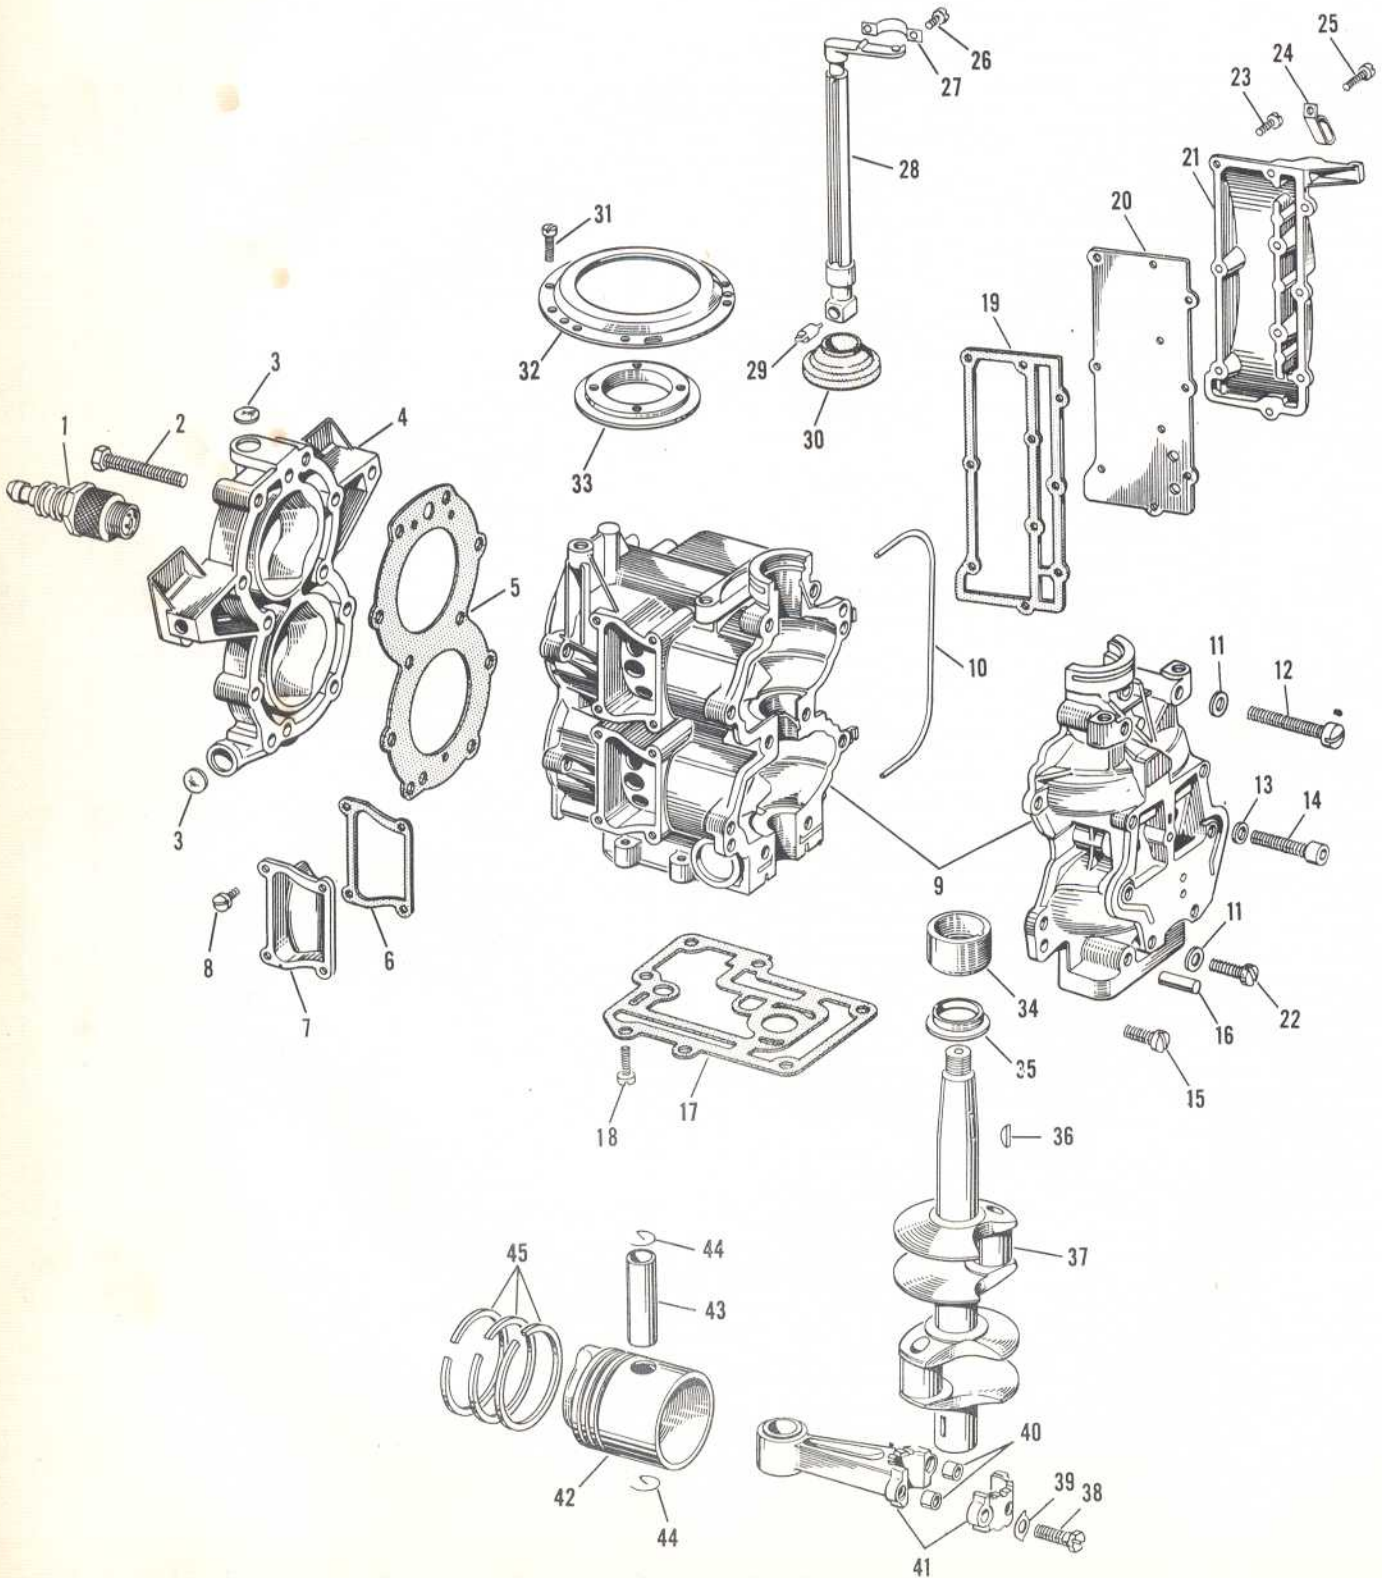

POWER HEAD GROUP

BE SURE TO SPECIFY MODEL AND SERIAL NUMBER
OF MOTOR WHEN ORDERING PARTS

PHOTO NO.	PART NO.	NAME OF PART	QTY. PER MOTOR
1	*200322	Spark Plug Champion J6J	2
1	*376290	Spark Plug Auto-Lite A3X	2
2	202727	Screw	10
3	27-309	Core Plug	3
4	376508	Cylinder Head	1
5	203034	Gasket	1
6	202528	Gasket	2
7	202527	Cover	2
8	202724	Screw	8
9	277446	Cylinder & Crankcase Assembly	1
10	203433	Tube - Oil Line	1
11	300399	Washer	4
12	302431	Screw	2
13	552499	Washer	2
14	203681	Screw	2
15	71-1084	Screw	2
16	300402	Taper Pin	2
17	304314	Gasket	1
18	21-167	Screw	7
19	202580	Gasket	1
20	203020	Baffle Plate	1
21	203374	Exhaust Cover	1
22	21-167	Screw	4
23	202916	Screw	9
24	302749	Clamp	1
25	202730	Screw - Long	1
26	510193	Screw	2
27	303109	Bearing Clamp	2
28	203710	Lever	1
29	304155	Pin	1
30	304296	Grommet	1
31	304442	Screw	4
32	303278	Support	1
33	303277	Retaining Ring	1
34	510168	Cam	1
35	41-362	Oil Slinger	1
36	120395	Flywheel Key	1
37	203375	Crankshaft	1
38	43-44	Screw	4
39	41-17	Lockplate	4
40	203319	Dowel	4
41	277195	Connecting Rod	2
42	276790	Piston & Dowel Pin	2
	(276789	Piston & Connecting Rod Assembly)	2
43	202522	Piston Pin	2
44	120325	Spring Ring	4
45	202524	Piston Ring	6

*We recommend either Champion or Auto-Lite Spark Plugs.

NOTE
Power Head Gasket Set (less Cyl. Head Gasket)
Part No. 376705

ORDER ALL PARTS FROM YOUR JOHNSON SEA-HORSE DEALER