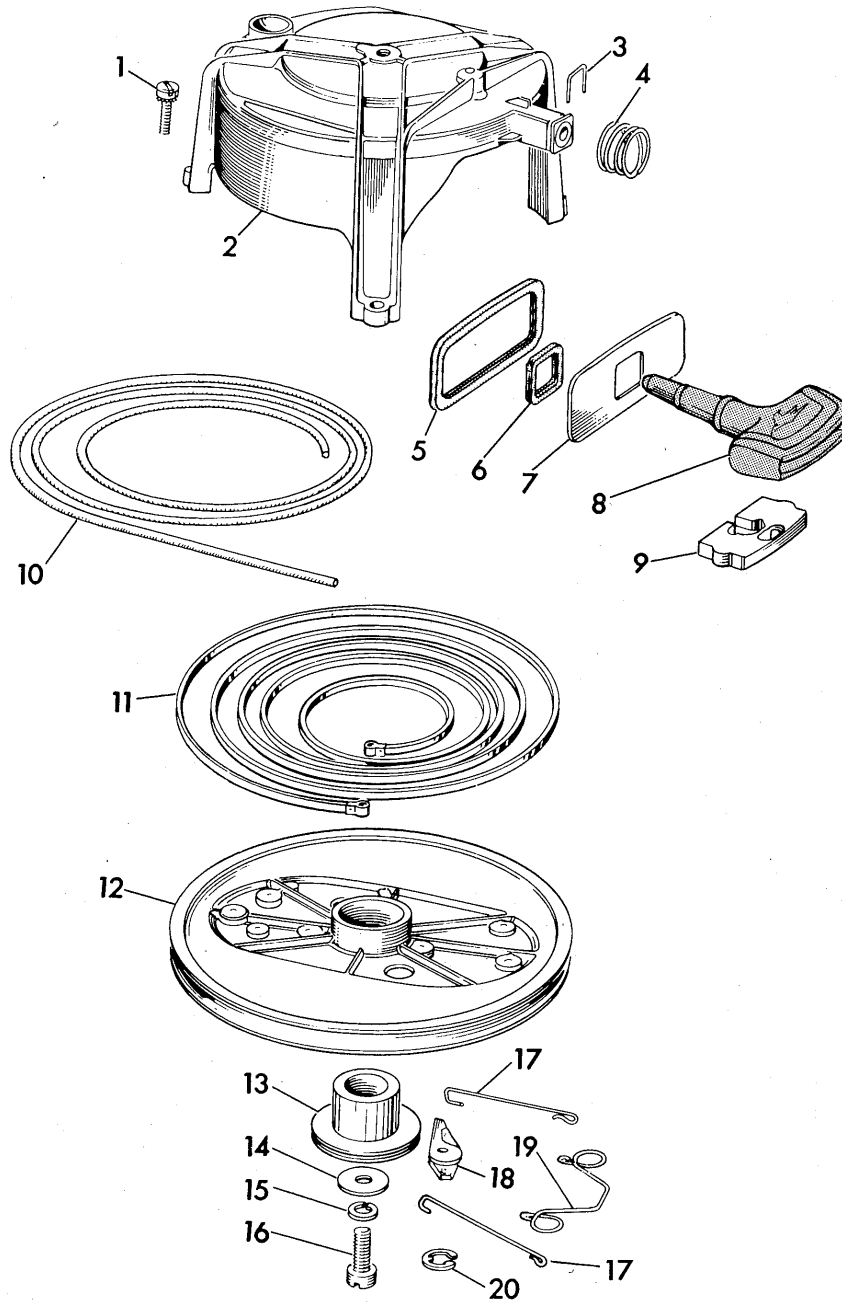

SPECIFY MODEL AND SERIAL NUMBER OF MOTOR WHEN ORDERING PARTS

PARTS CATALOG

SHROUD GROUP

MODEL CD-CDL-15

ITEM NO.	PART NO.	NAME OF PART	QTY. PER MOTOR
1	303536	Hinge Pin	1
2	377422	Shroud, Transfer and Bumper Assembly	1
3	304485	Pin	1
4	376627	Strap and Pin Assembly	1
5	203290	Bumper	2
6	304928	Washer	2
7	304461	Bumper	2
8	303522	Pin	2
9	376129	Clamp and Lever Assembly	2
10	303519	Spring	2
11	303590	Cotter Pin	2
12	303527	Grommet	1
13	303532	Sleeve	1
14	303535	Grommet	1
15	377192	Control Panel and Transfer Assembly	1
16	303796	Grommet	1
17	303718	Choke Knob	1
18	302761	Screw	1
19	551517	Screw	2
20	377218	Lever - Slow Speed	1
21	377219	Lever - High Speed	1
22	304022	Screw	1
23	304021	Clamp - Outer	1
24	304020	Clamp - Inner	1
25	304297	Seal	1
26	304012	Screw	6
27	304240	Cover - Lower - Rear	1
28	304015	Screw	1
29	304239	Cover - Lower - Front	1
30	304997	Screw	3
31	305718	Medallion	1
32	553507	Fastener	3

NOTE

Decal Set Assembly
Part No. 377419.

ORDER ALL PARTS FROM YOUR JOHNSON SEA-HORSE DEALER

STARTER GROUP

MODEL CD-CDL-15

ITEM NO.	PART NO.	NAME OF PART	QTY. PER MOTOR
1	303288	Screw	3
2	376669	Starter Housing and Pin Assembly	1
	376783	Starter Assembly Complete	1
3	304237	Spring Clip	1
4	304235	Spring	1
5	303529	Grommet	1
6	304236	Grommet	1
7	304238	Cover	1
8	304503	Handle	1
9	304323	Anchor	1

ITEM NO.	PART NO.	NAME OF PART	QTY. PER MOTOR
20	510188	Oiler Clip	1
21	510189	Oiler Wick	1
22	3-28	Lockwasher	2
23	510232	Cover	2
24	510231	Spring Terminal	2
25	580210	Armature Plate and Post Assembly	1
25	580206	Armature Plate Assembly	1
26	71-1239	Marker	1
27	510256	High Tension Lead - Upper	1
28	510257	High Tension Lead - Lower	1
29	510278	Screw	4
30	510388	Clamp	1
31	510193	Screw	3
32	376064	Plate and Link Assembly	1
33	510193	Screw	2
34	305988	Spring Clip	1
35	303470	Cam	1
36	21-200	Washer	4
37	304441	Screw	2