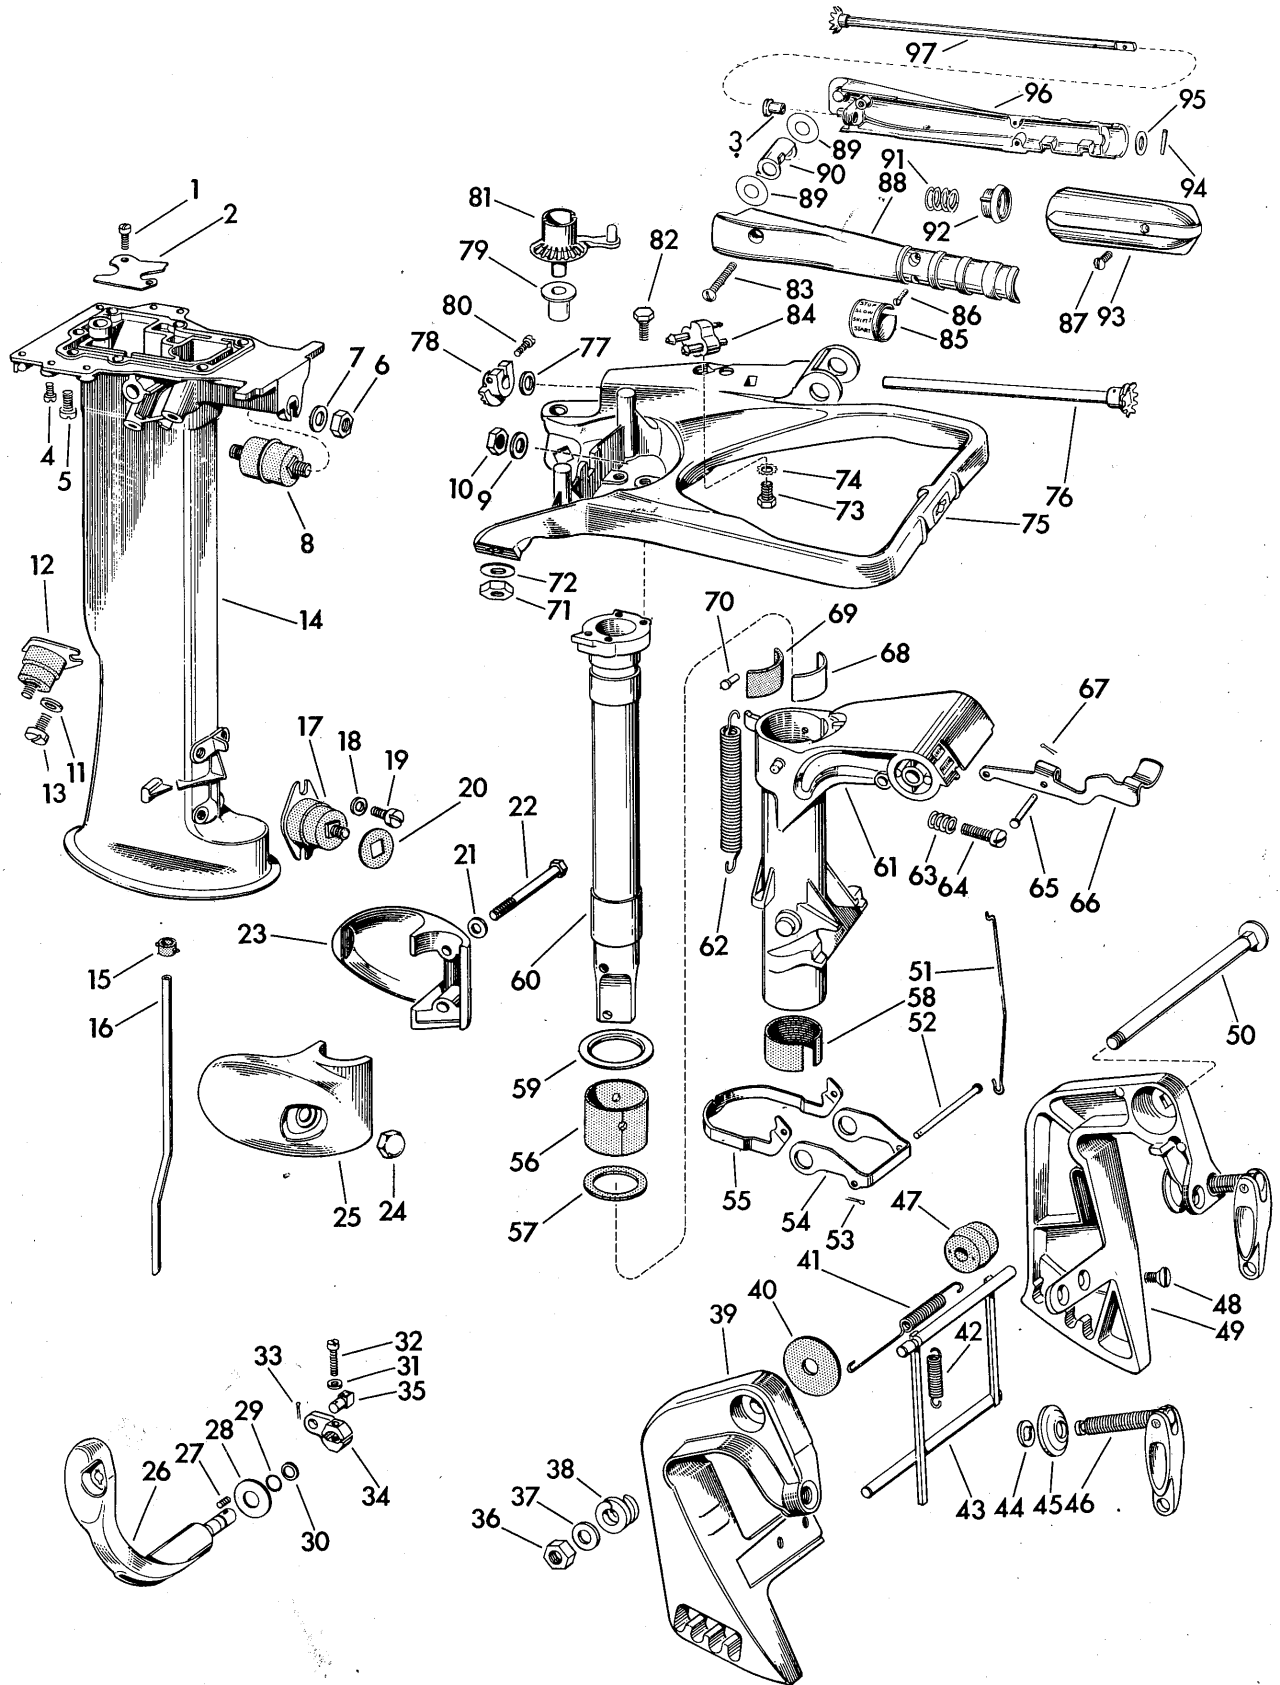

LOWER UNIT GROUP

MODEL CD-CDL-15

Johnson

SPECIFY MODEL AND SERIAL NUMBER OF MOTOR WHEN ORDERING PARTS

PARTS CATALOG

LOWER UNIT GROUP

MODEL CD-CDL-15

ITEM NO.	PART NO.	NAME OF PART	QTY. PER MOTOR
1	303393	Screw	2
2	304304	Cover Plate	1
3	305100	Bushing	1
4	304012	Screw	6
5	21-167	Screw	7
6	303889	Nut	4
7	303884	Washer	2
8	303880	Rubber Mount - Upper - Front	1
9	303884	Washer	2
10	303889	Nut	4
11	303887	Washer	8
12	303879	Rubber Mount - Upper and Lower Side	4
13	302416	Screw	4
14	376779	Exhaust Housing and Cover Assembly	1
15	302497	Grommet	2
16	304317	Water Tube	1
17	303879	Rubber Mount - Upper and Lower Side	4
18	303887	Washer	8
19	39-176	Screw	4
20	304168	Gasket	2
21	39-17	Washer	2
22	304299	Screw	2
23	305554	Housing - Port	1
24	303890	Acorn Nut	2
25	305555	Housing - Starboard	1
26	376490	Shift Lever Assembly	1
27	303236	Spring	1
28	303775	Washer	1
29	303191	O-Ring	1
30	303864	Washer	1
31	303715	Washer	1
32	303714	Screw	1
33	15-268	Cotter Pin	2
34	376922	Lever	1
35	303702	Connector	1
36	17-182	Nut	1
37	25-196	Washer	1
38	302051	Spring	1
39	376493	Stern Bracket Assembly - Star	1
40	304278	Washer	1
41	304283	Spring	1
42	202021	Spring	1
43	376505	Tilting Lever Assembly	1
44	302420	Retainer	2
45	41-48	Swivel Plate	2
46	375744	Clamp Screw Assembly	2
47	301983	Conical Washer	1
48	303396	Screw	2
49	376494	Stern Bracket Assembly - Port	1
50	304277	Tilt Bolt	1
51	303978	Link	1

ITEM NO.	PART NO.	NAME OF PART	QTY. PER MOTOR
52	303949	Rod	1
53	15-268	Cotter Pin	2
54	303950	Link	1
55	303948	Locking Lever	1
56	303370	Liner - Upper	1
57	304289	Thrust Washer	1
58	303371	Shock Absorber	1
59	304290	Thrust Washer	1
60	304293	Pilot Shaft	1
61	304291	Swivel Bracket	1
62	304282	Spring	1
63	551113	Spring	1
64	132679	Screw	1
65	303930	Pivot Shaft	1
66	304279	Arm	1
67	303049	Cotter Pin	1
68	303363	Plate	1
69	303697	Spacer	1
70	303696	Pin	1
71	303889	Nut	4
72	304376	Washer	2
73	21-359	Screw	1
74	51-137	Lockwasher	1
75	377277	Steering Bracket and Bushing Assembly	1
76	376689	Gear and Shaft Assembly - Short	1
77	303107	Washer	1
78	303142	Pinion	1
79	303140	Bushing	1
80	71-1352	Screw	1
81	304298	Gear	1
82	304027	Screw	4
83	303078	Screw	1
84	375788	Fuel Connector Assembly	1
85	203260	Plate	1
86	133452	Screw	2
87	305001	Screw	1
88	303093	Steering Handle - Inner	1
89	303079	Washer	2
90	303096	Cover	1
91	301656	Spring	1
92	303282	Friction Block	1
93	304778	Grip	1
94	300346	Pin	1
95	303252	Washer	1
96	376042	Steering Handle and Bushing - Outer	1
97	376691	Gear and Shaft Assembly - Long	1
MODEL CDL-15 PARTS THAT DIFFER FROM CD-15			
16	304318	Water Tube (CDL)	1

See Page 13 for additional Model CDL-15 parts and Extension Kit

ORDER ALL PARTS FROM YOUR JOHNSON SEA-HORSE DEALER