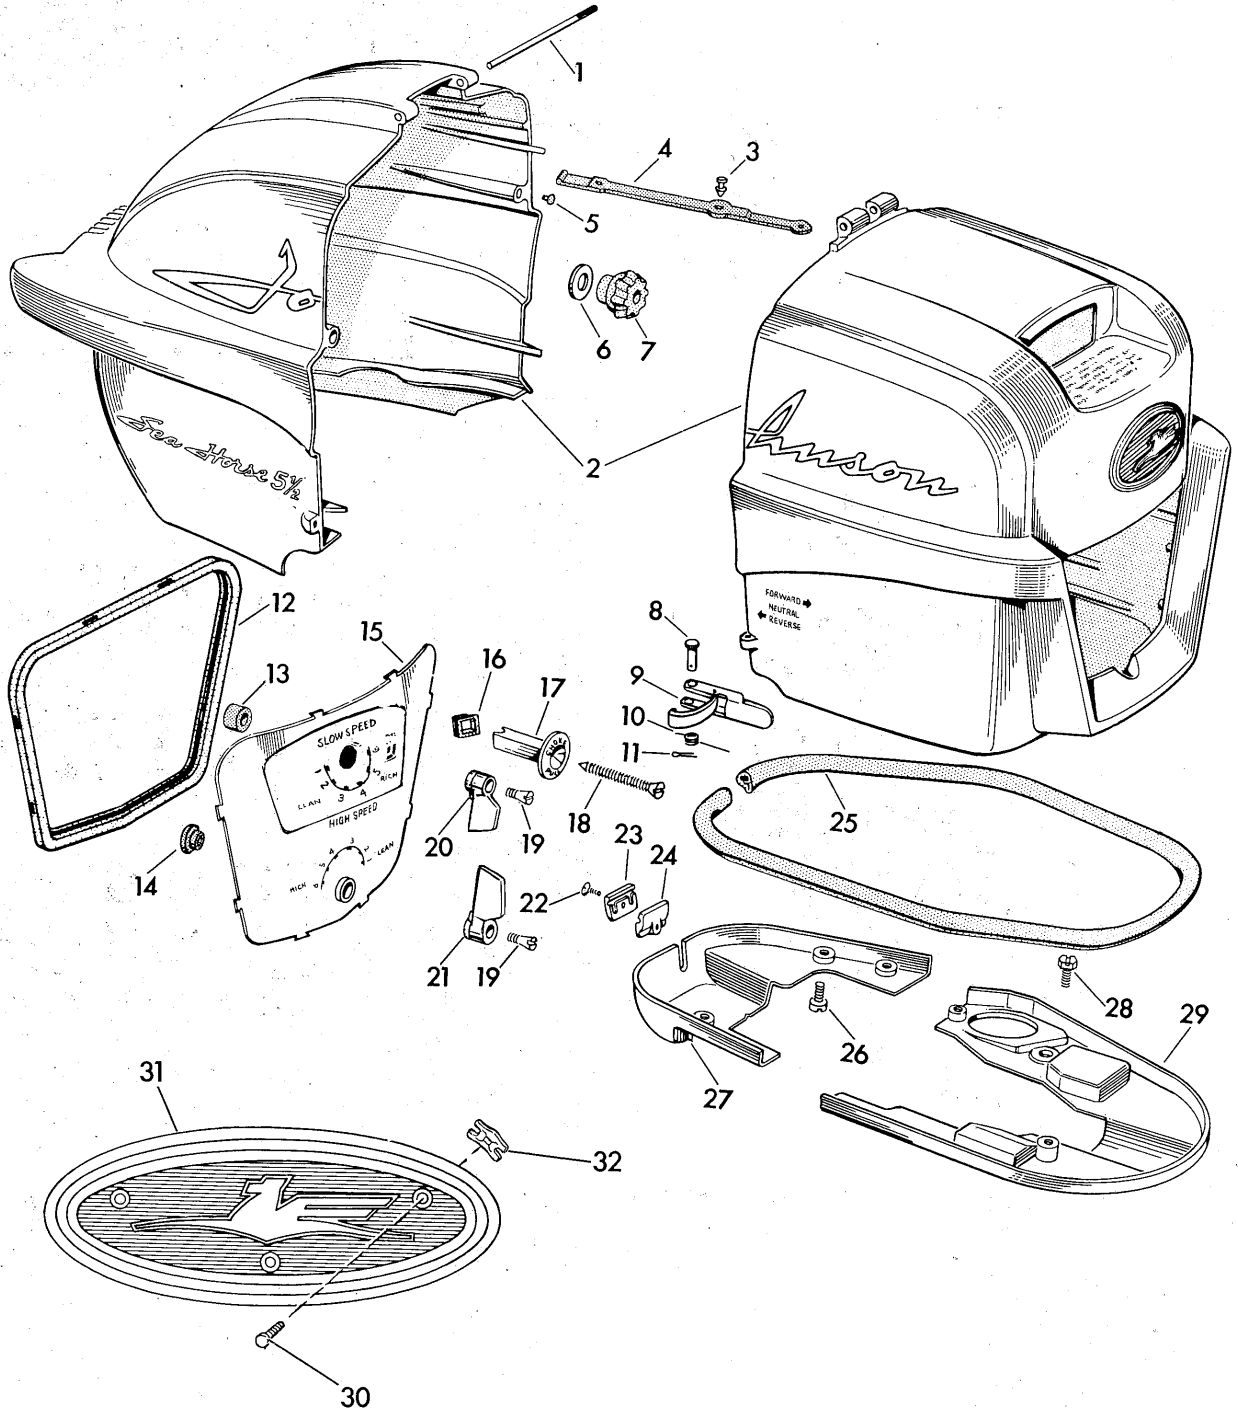

MODELS
CD - CDL - 15
5.5 HP

Johnson

MOTORS

PARTS
CATALOG
1958

WAUKEGAN, ILLINOIS

SHROUD GROUP

MODEL CD-CDL-15

Johnson

SPECIFY MODEL AND SERIAL NUMBER OF MOTOR WHEN ORDERING PARTS

PARTS CATALOG

SHROUD GROUP

MODEL CD-CDL-15

ITEM NO.	PART NO.	NAME OF PART	QTY. PER MOTOR
1	303536	Hinge Pin	1
2	377422	Shroud, Transfer and Bumper Assembly	1
3	304485	Pin	1
4	376627	Strap and Pin Assembly	1
5	203290	Bumper	2
6	304928	Washer	2
7	304461	Bumper	2
8	303522	Pin	2
9	376129	Clamp and Lever Assembly	2
10	303519	Spring	2
11	303590	Cotter Pin	2
12	303527	Grommet	1
13	303532	Sleeve	1
14	303535	Grommet	1
15	377192	Control Panel and Transfer Assembly	1
16	303796	Grommet	1
17	303718	Choke Knob	1
18	302761	Screw	1
19	551517	Screw	2
20	377218	Lever - Slow Speed	1
21	377219	Lever - High Speed	1
22	304022	Screw	1
23	304021	Clamp - Outer	1
24	304020	Clamp - Inner	1
25	304297	Seal	1
26	304012	Screw	6
27	304240	Cover - Lower - Rear	1
28	304015	Screw	1
29	304239	Cover - Lower - Front	1
30	304997	Screw	3
31	305718	Medallion	1
32	553507	Fastener	3

NOTE

Decal Set Assembly
Part No. 377419.

ORDER ALL PARTS FROM YOUR JOHNSON SEA-HORSE DEALER

STARTER GROUP

MODEL CD-CDL-15

ITEM NO.	PART NO.	NAME OF PART	QTY. PER MOTOR
1	303288	Screw	3
2	376669	Starter Housing and Pin Assembly	1
	376783	Starter Assembly Complete	1
3	304237	Spring Clip	1
4	304235	Spring	1
5	303529	Grommet	1
6	304236	Grommet	1
7	304238	Cover	1
8	304503	Handle	1
9	304323	Anchor	1

ITEM NO.	PART NO.	NAME OF PART	QTY. PER MOTOR
20	510188	Oiler Clip	1
21	510189	Oiler Wick	1
22	3-28	Lockwasher	2
23	510232	Cover	2
24	510231	Spring Terminal	2
25	580210	Armature Plate and Post Assembly	1
25	580206	Armature Plate Assembly	1
26	71-1239	Marker	1
27	510256	High Tension Lead - Upper	1
28	510257	High Tension Lead - Lower	1
29	510278	Screw	4
30	510388	Clamp	1
31	510193	Screw	3
32	376064	Plate and Link Assembly	1
33	510193	Screw	2
34	305988	Spring Clip	1
35	303470	Cam	1
36	21-200	Washer	4
37	304441	Screw	2