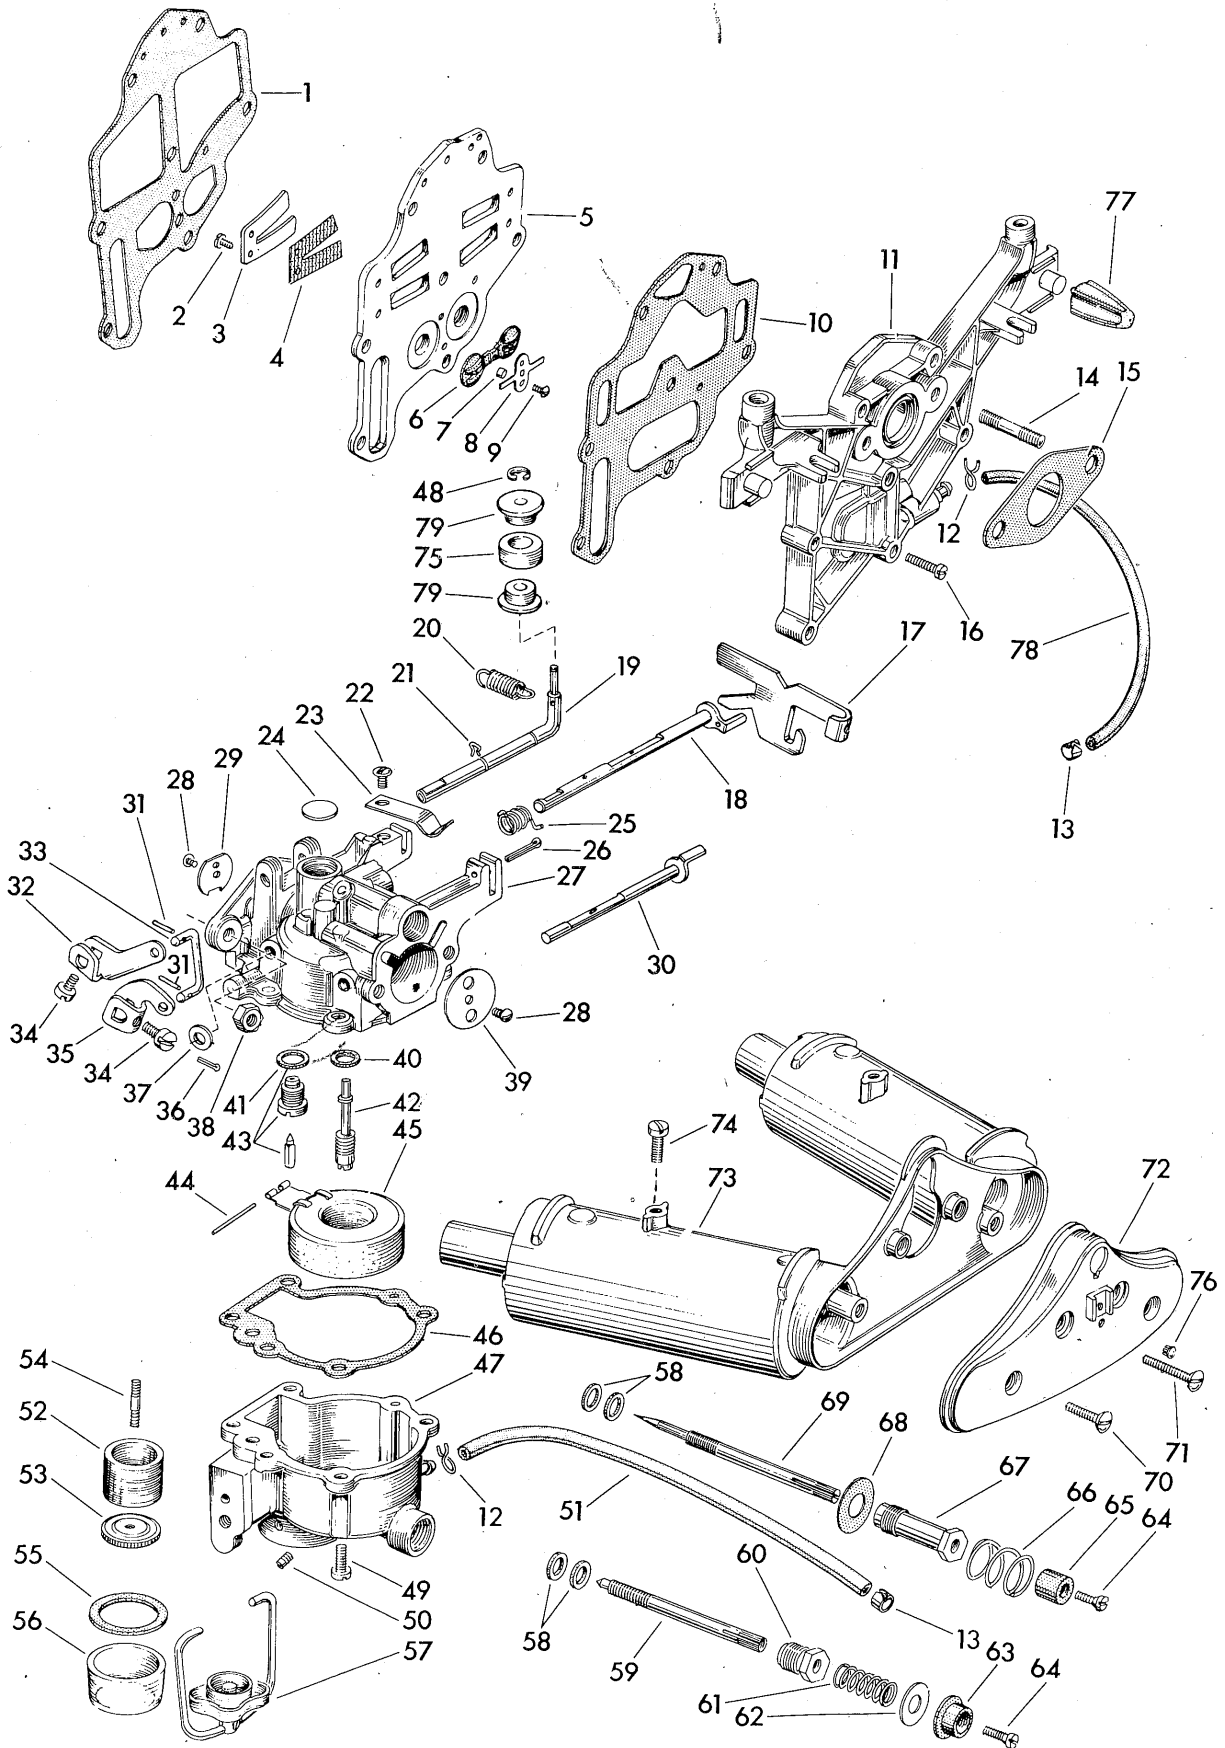

CARBURETOR GROUP

MODEL CD-CDL-15

Johnson

SPECIFY MODEL AND SERIAL NUMBER OF MOTOR WHEN ORDERING PARTS

PARTS CATALOG

CARBURETOR GROUP

MODEL CD-CDL-15

ITEM NO.	PART NO.	NAME OF PART	QTY. PER MOTOR
1	304114	Gasket	1
2	303761	Screw	4
3	202668	Leaf Stop	2
4	202667	Leaf Valve	2
5	304115	Leaf Plate	1
	376392	Leaf Plate Assembly	1
6	302042	Check Valve	1
7	302046	Spacer	2
8	302048	Spring	1
9	19-191	Screw	3
10	304116	Gasket	1
11	376550	Intake Manifold and Stud Assy.	1
12	302647	Clamp	2
13	301822	Clamp	2
14	85-101	Stud	2
15	303437	Gasket	1
16	133451	Screw	7
17	302997	Rod - Choke	1
18	375922	Throttle Shaft and Lever Assembly	1
19	304863	Follower	1
20	203166	Spring	1
21	71-1052	Clip	2
22	302430	Screw	1
23	302977	Spring	1
24	27-309	Plug	1
25	302996	Spring	1
26	21-163	Cotter Pin	1
	376531	Carburetor Body and Plug Assembly	1
27	376925	Carubretor Assembly Complete	1
28	303760	Screw	2
29	304326	Throttle Valve	1
30	375921	Choke Shaft and Lever Assembly	1
31	41-110	Pin	2
32	376726	Lever and Screw Assembly	1
33	203164	Link	1
34	304572	Screw	2
35	376725	Lever and Screw Assembly	1
36	303049	Cotter Pin	1
37	303048	Washer	1
38	19-136	Nut	2
39	303444	Choke Valve	1
40	302984	Gasket	1

ITEM NO.	PART NO.	NAME OF PART	QTY. PER MOTOR
41	301996	Gasket	1
42	303447	Nozzle	1
43	375985	Float Valve, Seat and Gasket Assembly	1
44	300096	Hinge Pin	1
45	375919	Float and Float Arm Assembly	1
46	302994	Gasket	1
47	376404	Float Chamber and Nipple Assembly	1
48	203363	Retainer	1
49	71-1589	Screw	5
50	303041	Screw - Drain	1
51	303171	Hose - Fuel	1
52	303133	Filter Element	1
53	304539	Nut	1
54	304518	Stud	1
55	303122	Gasket	1
56	303121	Filter Bowl	1
57	376231	Filter Yoke Assembly	1
58	43-123	Packing	4
59	303449	Needle Valve - High Speed	1
60	300179	Nut - High Speed	1
61	303518	Spring	1
62	202065	Washer	1
63	303535	Grommet	1
64	551517	Screw	2
65	303532	Sleeve	1
66	303548	Spring	1
67	303479	Nut - Slow Speed	1
68	203355	Washer	1
69	303448	Needle Valve - Slow Speed	1
70	302124	Screw	2
71	200931	Screw	2
72	203387	Cover	1
73	277286	Loading Tube and Air Silencer	1
74	305838	Screw	2
75	304862	Roller	1
76	203652	Button Plug	1
77	303922	Bumper	2
78	203286	Hose - Air	1
79	304861	Bushing	2

ORDER ALL PARTS FROM YOUR JOHNSON SEA-HORSE DEALER