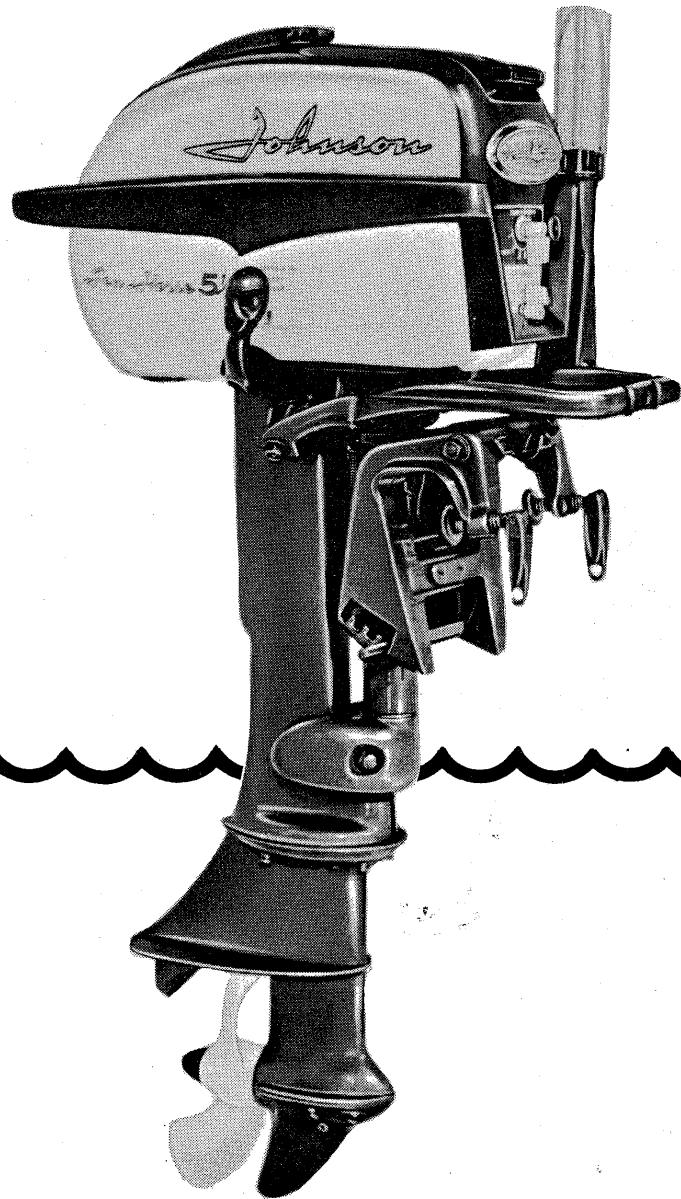

MODELS
CD - CDL - 15
5.5 HP

Johnson

MOTORS

PARTS
CATALOG
1958

WAUKEGAN, ILLINOIS

SHROUD GROUP

MODEL CD-CDL-15

Johnson

SPECIFY MODEL AND SERIAL NUMBER OF MOTOR WHEN ORDERING PARTS

PARTS CATALOG

SHROUD GROUP

MODEL CD-CDL-15

ITEM NO.	PART NO.	NAME OF PART	QTY. PER MOTOR
1	303536	Hinge Pin	1
2	377422	Shroud, Transfer and Bumper Assembly	1
3	304485	Pin	1
4	376627	Strap and Pin Assembly	1
5	203290	Bumper	2
6	304928	Washer	2
7	304461	Bumper	2
8	303522	Pin	2
9	376129	Clamp and Lever Assembly	2
10	303519	Spring	2
11	303590	Cotter Pin	2
12	303527	Grommet	1
13	303532	Sleeve	1
14	303535	Grommet	1
15	377192	Control Panel and Transfer Assembly	1
16	303796	Grommet	1
17	303718	Choke Knob	1
18	302761	Screw	1
19	551517	Screw	2
20	377218	Lever - Slow Speed	1
21	377219	Lever - High Speed	1
22	304022	Screw	1
23	304021	Clamp - Outer	1
24	304020	Clamp - Inner	1
25	304297	Seal	1
26	304012	Screw	6
27	304240	Cover - Lower - Rear	1
28	304015	Screw	1
29	304239	Cover - Lower - Front	1
30	304997	Screw	3
31	305718	Medallion	1
32	553507	Fastener	3

NOTE

Decal Set Assembly
Part No. 377419.

ORDER ALL PARTS FROM YOUR JOHNSON SEA-HORSE DEALER

STARTER GROUP

MODEL CD-CDL-15

ITEM NO.	PART NO.	NAME OF PART	QTY. PER MOTOR
1	303288	Screw	3
2	376669	Starter Housing and Pin Assembly	1
	376783	Starter Assembly Complete	1
3	304237	Spring Clip	1
4	304235	Spring	1
5	303529	Grommet	1
6	304236	Grommet	1
7	304238	Cover	1
8	304503	Handle	1
9	304323	Anchor	1