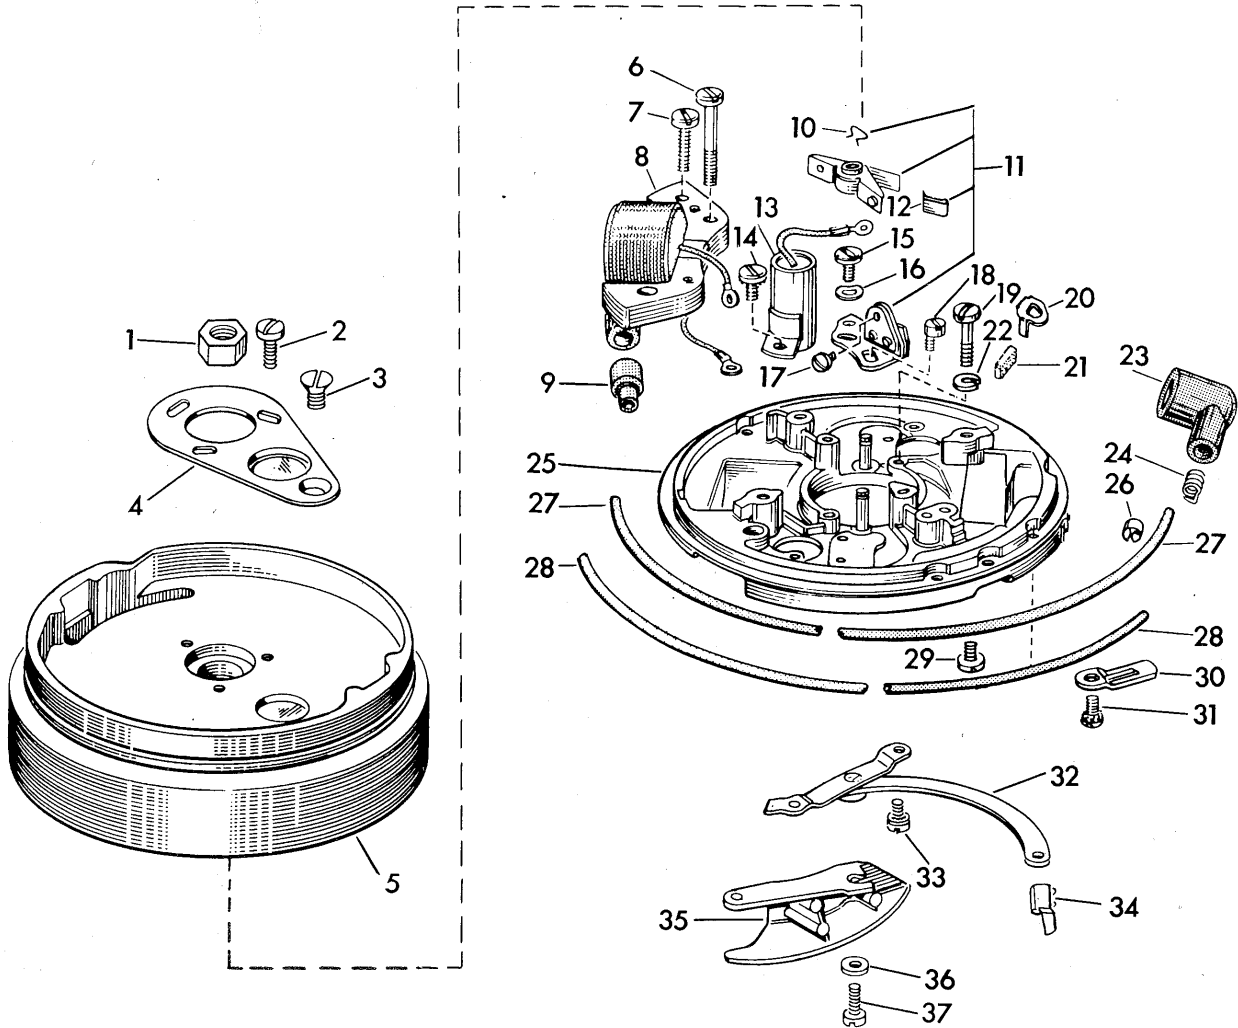

PARTS CATALOG

MAGNETO GROUP

MODEL CD-CDL-15

ITEM NO.	PART NO.	NAME OF PART	QTY. PER MOTOR
1	301988	Nut	1
2	203751	Screw	3
3	510293	Screw	1
4	510292	Cover	1
5	580217	Flywheel and Cover Assembly	1
6	510191	Screw	2
7	510195	Screw	4
8	580118	Coil and Lamination Assembly	2
9	510289	Grommet	2
10	71-1052	Spring Clip	2
11	580148	Breaker Point Assembly	2
12	510204	Clip	2
13	510173	Condenser	2
14	510193	Screw	3
15	510278	Screw	4
16	510208	Bow Washer	2
17	510194	Screw	2
18	510185	Eccentric Screw	2
19	510192	Screw	2

ITEM NO.	PART NO.	NAME OF PART	QTY. PER MOTOR
20	510188	Oiler Clip	1
21	510189	Oiler Wick	1
22	3-28	Lockwasher	2
23	510232	Cover	2
24	510231	Spring Terminal	2
25	580210	Armature Plate and Post Assembly	1
25	580206	Armature Plate Assembly	1
26	71-1239	Marker	1
27	510256	High Tension Lead - Upper	1
28	510257	High Tension Lead - Lower	1
29	510278	Screw	4
30	510388	Clamp	1
31	510193	Screw	3
32	376064	Plate and Link Assembly	1
33	510193	Screw	2
34	305988	Spring Clip	1
35	303470	Cam	1
36	21-200	Washer	4
37	304441	Screw	2

ORDER ALL PARTS FROM YOUR JOHNSON SEA-HORSE DEALER