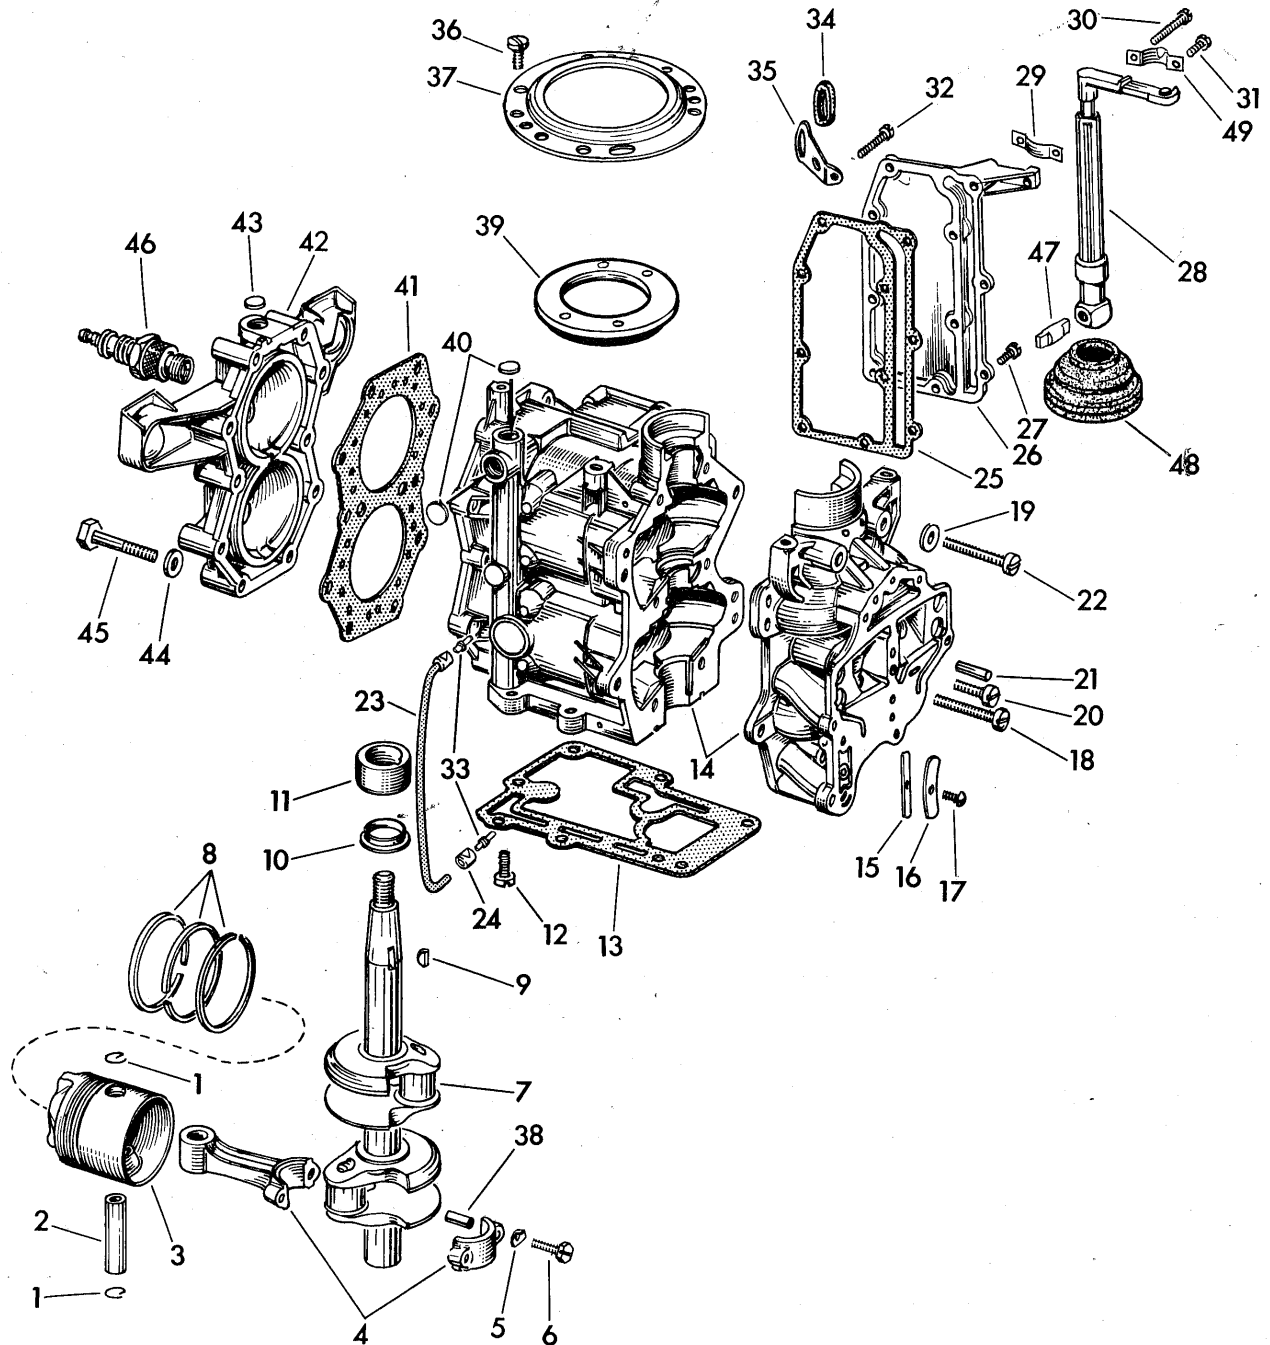

POWERHEAD GROUP

MODEL CD-CDL-15

Johnson

SPECIFY MODEL AND SERIAL NUMBER OF MOTOR WHEN ORDERING PARTS

PARTS CATALOG

POWERHEAD GROUP

MODEL CD-CDL-15

ITEM NO.	PART NO.	NAME OF PART	QTY. PER MOTOR
1	120110	Lock Ring	4
2	303333	Wrist Pin	2
3	376994	Piston, Dowel Pin and Retaining Ring	2
	376424	Piston and Connecting Rod Assembly, with Rings	2
4	376422	Connecting Rod Assembly	2
5	41-17	Lockplate	4
6	41-44	Screw	4
7	303445	Crankshaft	1
8	41-333	Piston Ring	6
9	120395	Key	1
10	303649	Oil Slinger	1
11	510168	Cam	1
12	21-167	Screw	7
13	304314	Gasket	1
14	376514	Cylinder and Crankcase Assembly	1
15	203235	Leaf Valve	1
16	203248	Plate	1
17	19-191	Screw	3
18	41-178	Screw	2
19	300399	Washer	4
20	51-47	Screw	4
21	300402	Taper Pin	2
22	71-1084	Screw	4
23	303463	Hose - Oil	1
24	303473	Clamp	2
25	303439	Gasket	1
26	303407	Exhaust Cover	1
27	304891	Screw	8
28	304302	Lever	1
29	303109	Bearing Clamp - Inner	1
30	132123	Screw	1
31	510193	Screw	1
32	132346	Screw	1
33	303423	Nipple	2
34	300454	Grommet	1
35	300455	Anchor	1
36	304442	Screw	4
37	303278	Support	1
38	203319	Dowel	4
39	303277	Retaining Ring	1
40	27-309	Core Plug	2
41	303438	Gasket	1
42	376080	Cylinder Head and Core Plug Assembly	1
43	27-309	Core Plug	1
44	43-302	Washer	10
45	303459	Screw	10
46	200322	Spark Plug (Champion J6J)	2
46	376290	Spark Plug (Auto-Lite A3X)	2
46	377245	Spark Plug (AC M44C)	2
47	304155	Pin	1
48	304296	Grommet	1
49	305609	Bearing Clamp - Outer	1

We recommend either Champion, Auto-Lite or AC Spark Plugs

NOTE

Power Head Gasket Set (less Cyl. Head Gasket
Part No. 376706

ORDER ALL PARTS FROM YOUR JOHNSON SEA-HORSE DEALER