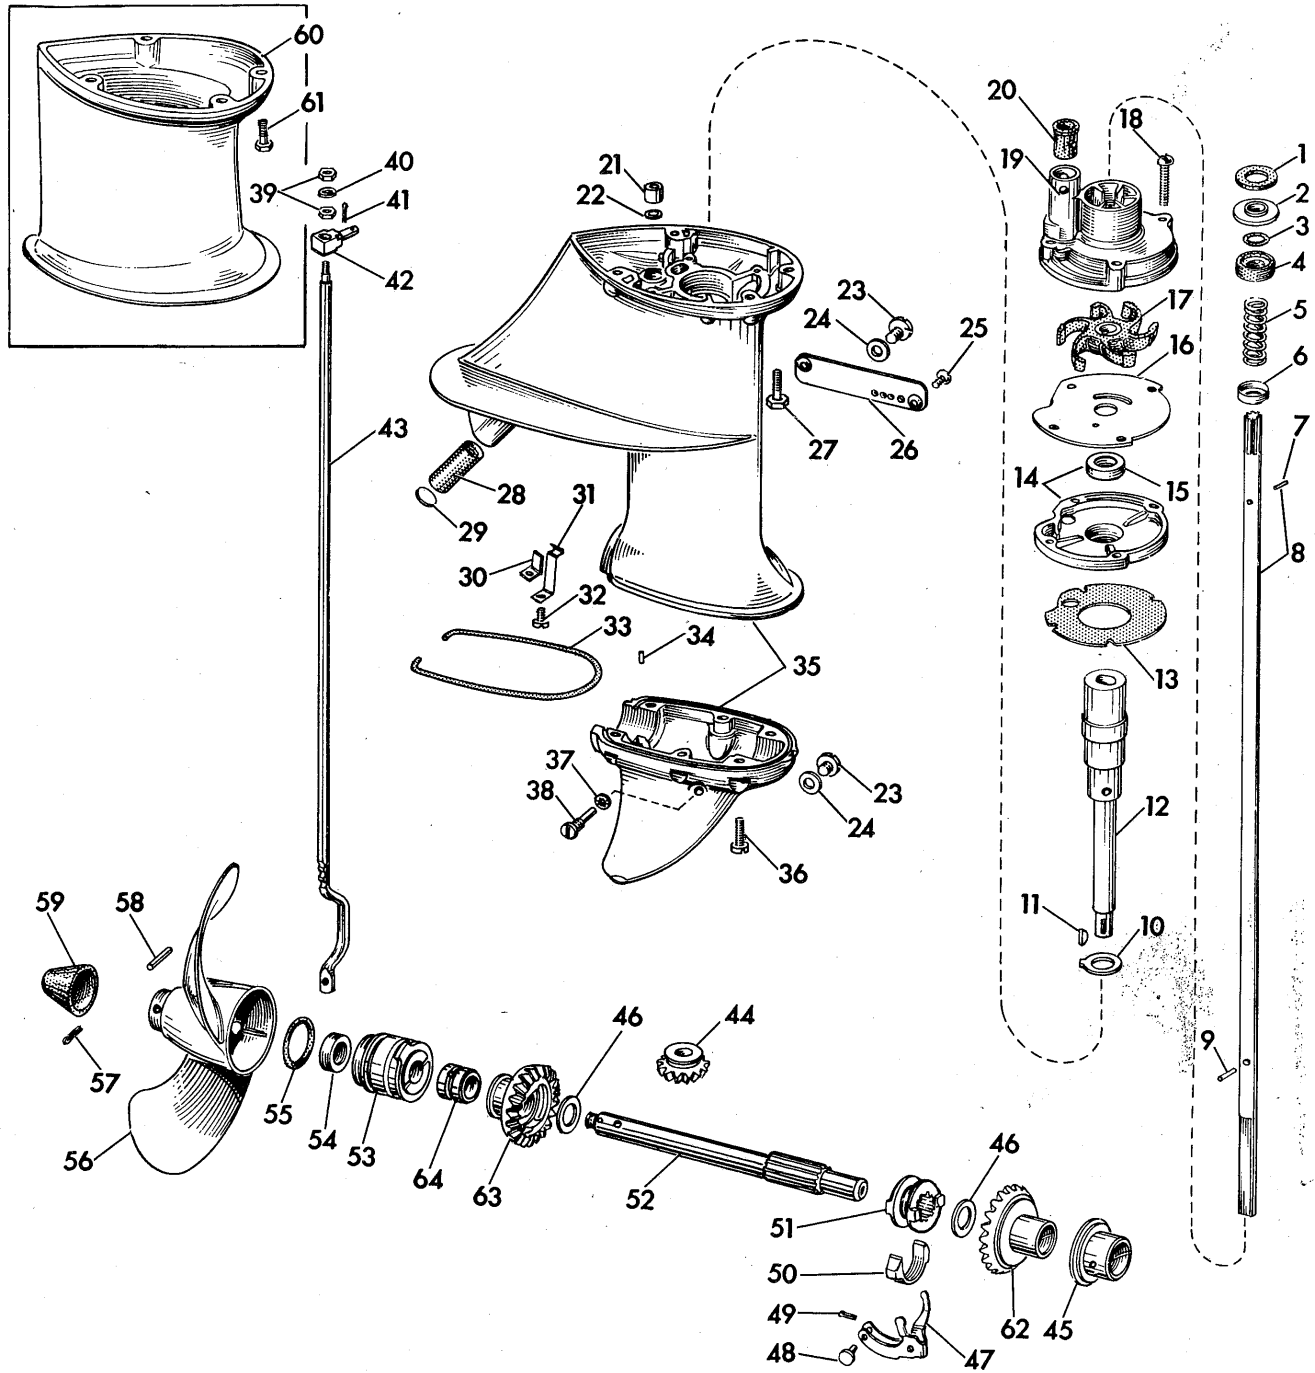

GEAR CASE GROUP
MODEL CD-CDL-15

SPECIFY MODEL AND SERIAL NUMBER OF MOTOR WHEN ORDERING PARTS

PARTS CATALOG

GEAR CASE GROUP

MODEL CD-CDL-15

ITEM NO.	PART NO.	NAME OF PART	QTY. PER MOTOR
1	303355	Gasket	1
2	303356	Plate	1
3	303347	O-Ring	1
4	303391	Seal	1
5	303357	Spring	1
6	303327	Washer	1
7	303261	Pin	1
8	376787	Driveshaft and Pin	1
9	300771	Pin	1
10	304170	Thrust Washer	1
11	305720	Key	1
12	376073	Pinion Shaft and Shock Absorber Assembly	1
13	303339	Gasket	1
14	376074	Bearing Housing and Bearing Assembly	1
15	300599	Seal	1
16	303376	Plate	1
17	277181	Impeller Assembly	1
18	303395	Screw	4
19	303442	Impeller Housing	1
20	302497	Grommet	2
21	303332	Bushing	1
22	301877	O-Ring	1
23	27-283	Plug	2
24	27-284	Gasket	2
25	302681	Screw	2
26	304579	Cover	1
27	302325	Screw	4
28	303331	Screen	1
29	300314	Plug	2
30	303700	Spring	1
31	303466	Spring	1
32	43-147	Screw	1
33	303328	Seal	1
34	300611	Dowel Pin	1
35	376775	Gearcase, Bushing and Pin Assembly	1

ITEM NO.	PART NO.	NAME OF PART	QTY. PER MOTOR
36	304071	Screw	6
37	304083	Washer	1
38	303358	Pivot Pin	1
39	85-64	Nut	2
40	303701	Lockwasher	1
41	15-268	Cotter Pin	2
42	303702	Connector	1
43	303401	Shift Rod	1
44	304009	Pinion Gear	1
45	303380	Bearing	1
46	303361	Thrust Washer	2
47	303340	Lever	1
48	302504	Pin	1
49	15-268	Cotter Pin	2
50	303381	Cradle	1
51	305214	Shift Clutch Dog	1
52	305215	Propeller Shaft	1
53	376776	Gearcase Head and Bearing Assembly	1
54	303345	Seal	1
55	303360	O-Ring	1
56	376968	Propeller	1
57	13-332	Cotter Pin	1
58	302333	Drive Pin	1
59	303365	Rubber Cap	1
62	377152	Gear and Bushing Assembly - Front	1
63	305216	Gear - Rear Reversing	1
64	303998	Bushing - Rear Reversing	1
MODEL CDL-15 PARTS THAT DIFFER FROM MODEL CD-15			
8	376788	Driveshaft and Pin (CDL)	1
43	303666	Shift Rod - Lower (CDL)	1
60	303672	Gearcase Extension (CDL)	1
61	302325	Screw (CDL)	4

See Page 11 for additional Model CDL-15 parts

Part No. 377406 Extension Kit -
For Conversion Of Standard Model CD-15 To Long Model CDL-15

ORDER ALL PARTS FROM YOUR JOHNSON SEA-HORSE DEALER