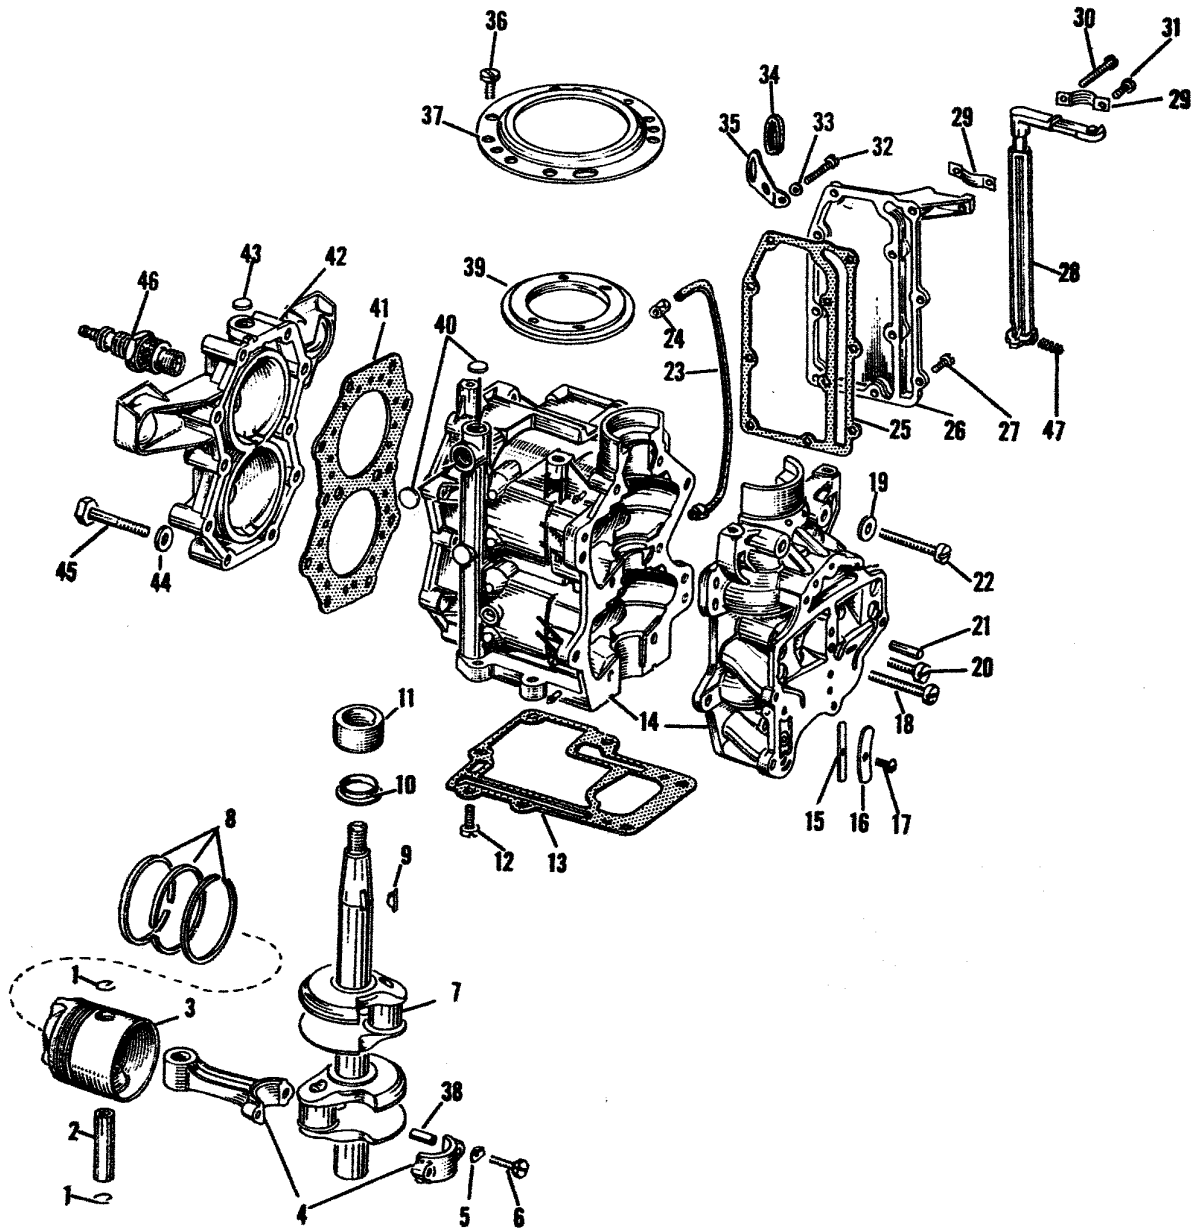

POWER HEAD GROUP

Be Sure to Specify Model and Serial Number of Motor When Ordering Parts

PHOTO AND PART NUMBERS FOR POWER HEAD GROUP

Photo No.	Part No.	Name of Part	Photo No.	Part No.	Name of Part
1	120110	Lock Ring	24	303473	Clamp
2	303333	Wrist Pin	25	303439	Gasket
3	376067	Piston and Dowel Pin Assembly (376070 Piston and Connect- ing Rod Assembly, with Rings)	26	303407	Exhaust Cover
4	376066	Connecting Rod Assembly	27	25-74	Screw
5	41-17	Lockplate	28	303468	Lever
6	41-44	Screw	29	303109	Bearing Clamp
7	304109	Crankshaft	30	132123	Screw
8	41-333	Piston Ring	31	43-156	Screw
9	120395	Key	32	132346	Screw
10	303649	Oil Slinger	33	300154	Washer
11	510168	Cam	34	300454	Grommet
12	51-47	Screw	35	300455	Anchor
13	303467	Gasket	36	41-223	Screw
14	376229	Cylinder and Crankcase Assembly	37	303278	Support
15	203235	Leaf Valve	38	203319	Dowel
16	203248	Plate	39	303277	Retaining Ring
17	19-191	Screw	40	27-309	Core Plug
18	41-178	Screw	41	303438	Gasket
19	300399	Washer	42	376080	Cylinder Head and Core Plug Assembly
20	51-47	Screw	43	27-309	Core Plug
21	300402	Taper Pin	44	43-302	Washer
22	71-1084	Screw	45	303459	Screw
23	303463	Hose	46	*200322	Spark Plug (Cham- pion J6J)
			46	*376290	Spark Plug (Auto - Lite A3X)
			47	303236	Spring