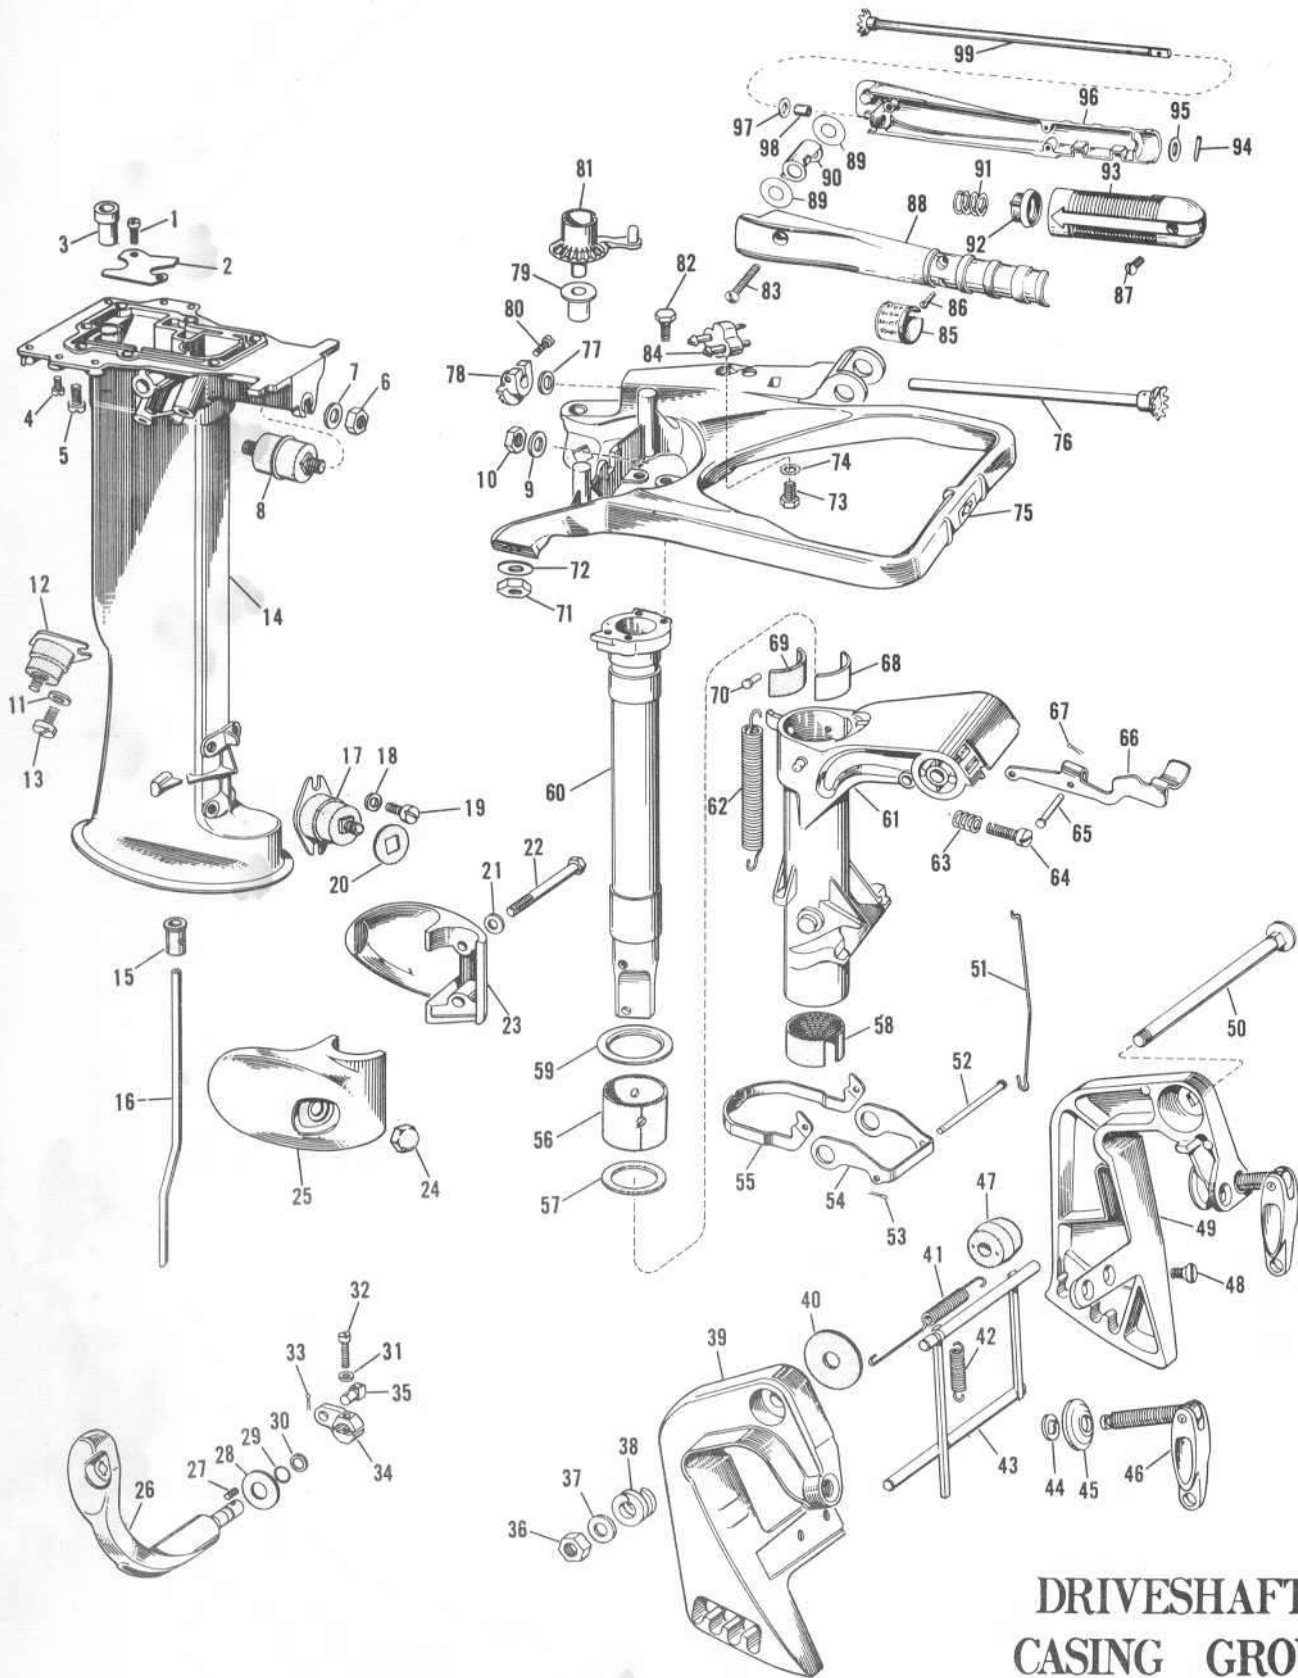

DRIVESHAFT
CASING GROUP

BE SURE TO SPECIFY MODEL AND SERIAL NUMBER
OF MOTOR WHEN ORDERING PARTS

PHOTO NO.	PART NO.	NAME OF PART	QTY. PER MOTOR	PHOTO NO.	PART NO.	NAME OF PART	QTY. PER MOTOR
1	43-147	Screw	2	53	15-268	Cotter Pin	2
2	304304	Cover Plate	1	54	303950	Link	1
3	304462	Restrictor	1	55	303948	Locking Lever	1
4	304013	Screw	6	56	303370	Liner - Upper	1
5	21-167	Screw	7	57	304289	Thrust Washer	1
6	303889	Nut	4	58	303371	Shock Absorber	1
7	303884	Washer	2	59	304290	Thrust Washer	1
8	303880	Rubber Mount - Upper - Front	1	60	304293	Pilot Shaft	1
9	303884	Washer	2	61	304291	Swivel Bracket	1
10	303889	Nut	4	62	304282	Spring	1
11	303887	Washer	8	63	551113	Spring	1
12	303879	Rubber Mount - Upper & Lower Side	4	64	132679	Screw	1
13	302416	Screw	4	65	303930	Pivot Shaft	1
14	376779	Exhaust Housing & Cover Assembly	1	66	304279	Arm	1
15	302497	Grommet	2	67	303049	Cotter Pin	2
16	304317	Water Tube	1	68	303363	Plate	1
17	303879	Rubber Mount - Upper & Lower Side	4	69	303697	Spacer	1
18	303887	Washer	8	70	303696	Pin	1
19	39-176	Screw	4	71	303889	Nut	4
20	304168	Gasket	2	72	304376	Washer	2
21	39-17	Washer	2	73	21-359	Screw	1
22	304299	Screw	2	74	51-137	Lockwasher	1
23	304286	Housing - Port	1	75	376495	Steering Bracket & Bushing Assembly	1
24	303890	Acorn Nut	2	76	376415	Gear & Shaft Assembly - Short	1
25	304285	Housing - Starboard	1	77	303107	Washer	1
26	376490	Shift Lever Assembly	1	78	303142	Pinion	1
27	303236	Spring	1	79	303140	Bushing	1
28	303775	Washer	1	80	71-1352	Screw	1
29	303191	O-Ring	1	81	304298	Gear	1
30	303864	Washer	1	82	304027	Screw	4
31	303715	Washer	1	83	303078	Screw	1
32	303714	Screw	1	84	375788	Fuel Connector Assembly	1
33	15-268	Cotter Pin	2	85	203260	Plate	1
34	304254	Lever	1	86	133452	Screw	2
35	303702	Connector	1	87	302710	Screw	1
36	17-182	Nut	1	88	303093	Steering Handle - Inner	1
37	25-196	Washer	1	89	303079	Washer	2
38	302051	Spring	1	90	303096	Cover	1
39	376493	Stern Bracket Assembly - Starboard	1	91	301656	Spring	1
40	304278	Washer	1	92	303282	Friction Block	1
41	304283	Spring	1	93	303213	Grip	1
42	202021	Spring	1	94	300346	Pin	1
43	376505	Tilting Lever Assembly	1	95	303252	Washer	1
44	302420	Retainer	2	96	376042	Steering Handle & Bushing - Outer	1
45	41-48	Swivel Plate	2	97	302712	Washer	1
46	375744	Clamp Screw	2	98	302717	Bushing	1
47	301983	Conical Washer	1	99	376416	Gear & Shaft Assembly - Long	1
48	303396	Screw	2	MODEL ADL-10 PARTS THAT DIFFER FROM AD-10			
49	376494	Stern Bracket Assembly - Port	1	17	304318	Water Tube	1
50	304277	Tilt Bolt	1				
51	303978	Link	1				
52	303949	Rod	1				

See Page 17 for additional Model ADL-10 parts.