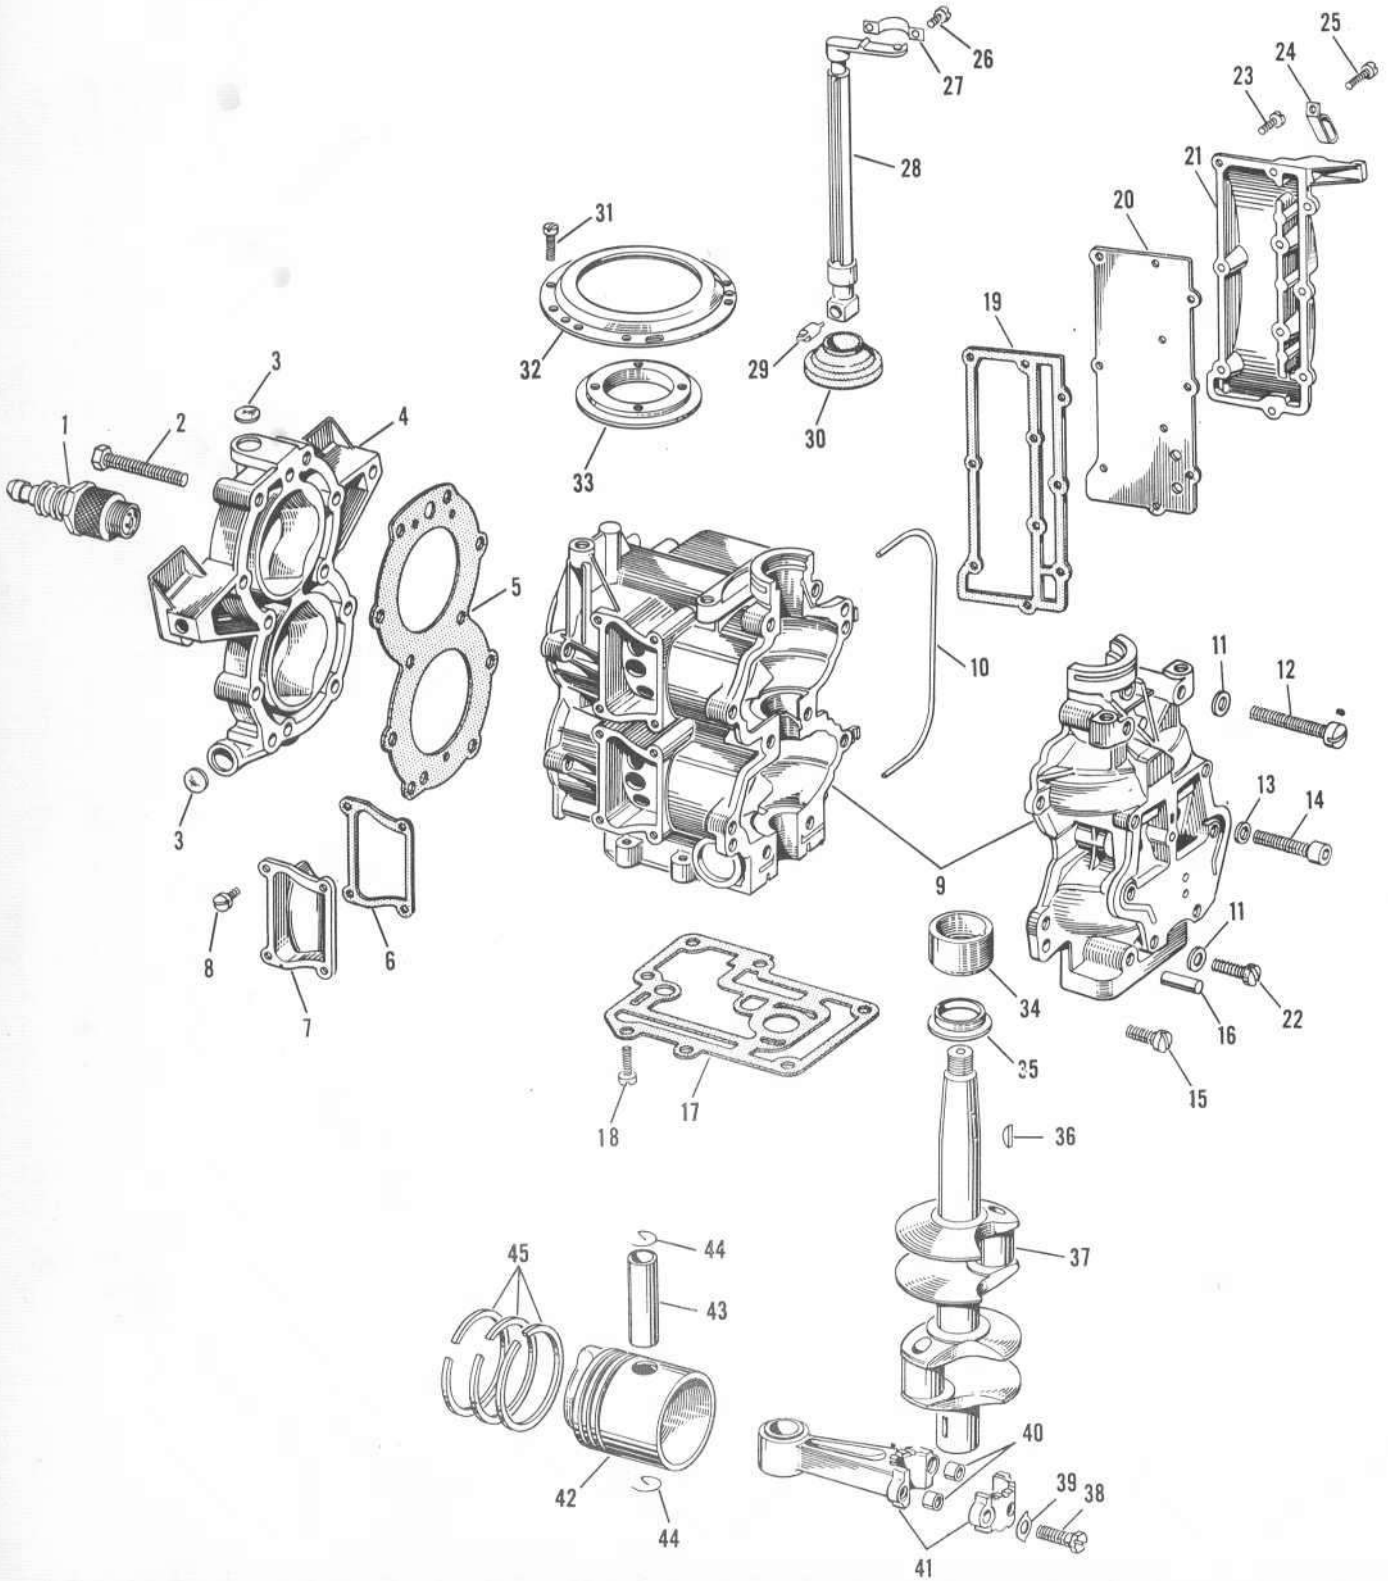

POWER HEAD GROUP

BE SURE TO SPECIFY MODEL AND SERIAL NUMBER
OF MOTOR WHEN ORDERING PARTS

PHOTO NO.	PART NO.	NAME OF PART	QTY. PER MOTOR
1	*200322	Spark Plug Champion J6J	2
1	*376290	Spark Plug Auto-Lite A3X	2
2	202727	Screw	10
3	27-309	Core Plug	3
4	376508	Cylinder Head	1
5	203034	Gasket	1
6	202528	Gasket	2
7	202527	Cover	2
8	202724	Screw	8
9	277446	Cylinder & Crankcase Assembly	1
10	203433	Tube - Oil Line	1
11	300399	Washer	4
12	302431	Screw	2
13	552499	Washer	2
14	203681	Screw	2
15	71-1084	Screw	2
16	300402	Taper Pin	2
17	304314	Gasket	1
18	21-167	Screw	7
19	202580	Gasket	1
20	203020	Baffle Plate	1
21	203374	Exhaust Cover	1
22	21-167	Screw	4
23	202916	Screw	9
24	302749	Clamp	1
25	202730	Screw - Long	1
26	510193	Screw	2
27	303109	Bearing Clamp	2
28	203710	Lever	1
29	304155	Pin	1
30	304296	Grommet	1
31	304442	Screw	4
32	303278	Support	1
33	303277	Retaining Ring	1
34	510168	Cam	1
35	41-362	Oil Slinger	1
36	120395	Flywheel Key	1
37	203375	Crankshaft	1
38	43-44	Screw	4
39	41-17	Lockplate	4
40	203319	Dowel	4
41	277195	Connecting Rod	2
42	276790	Piston & Dowel Pin	2
	(276789	Piston & Connecting Rod Assembly)	2
43	202522	Piston Pin	2
44	120325	Spring Ring	4
45	202524	Piston Ring	6

*We recommend either Champion or Auto-Lite Spark Plugs.

NOTE
Power Head Gasket Set (less Cyl. Head Gasket)
Part No. 376705

ORDER ALL PARTS FROM YOUR JOHNSON SEA-HORSE DEALER