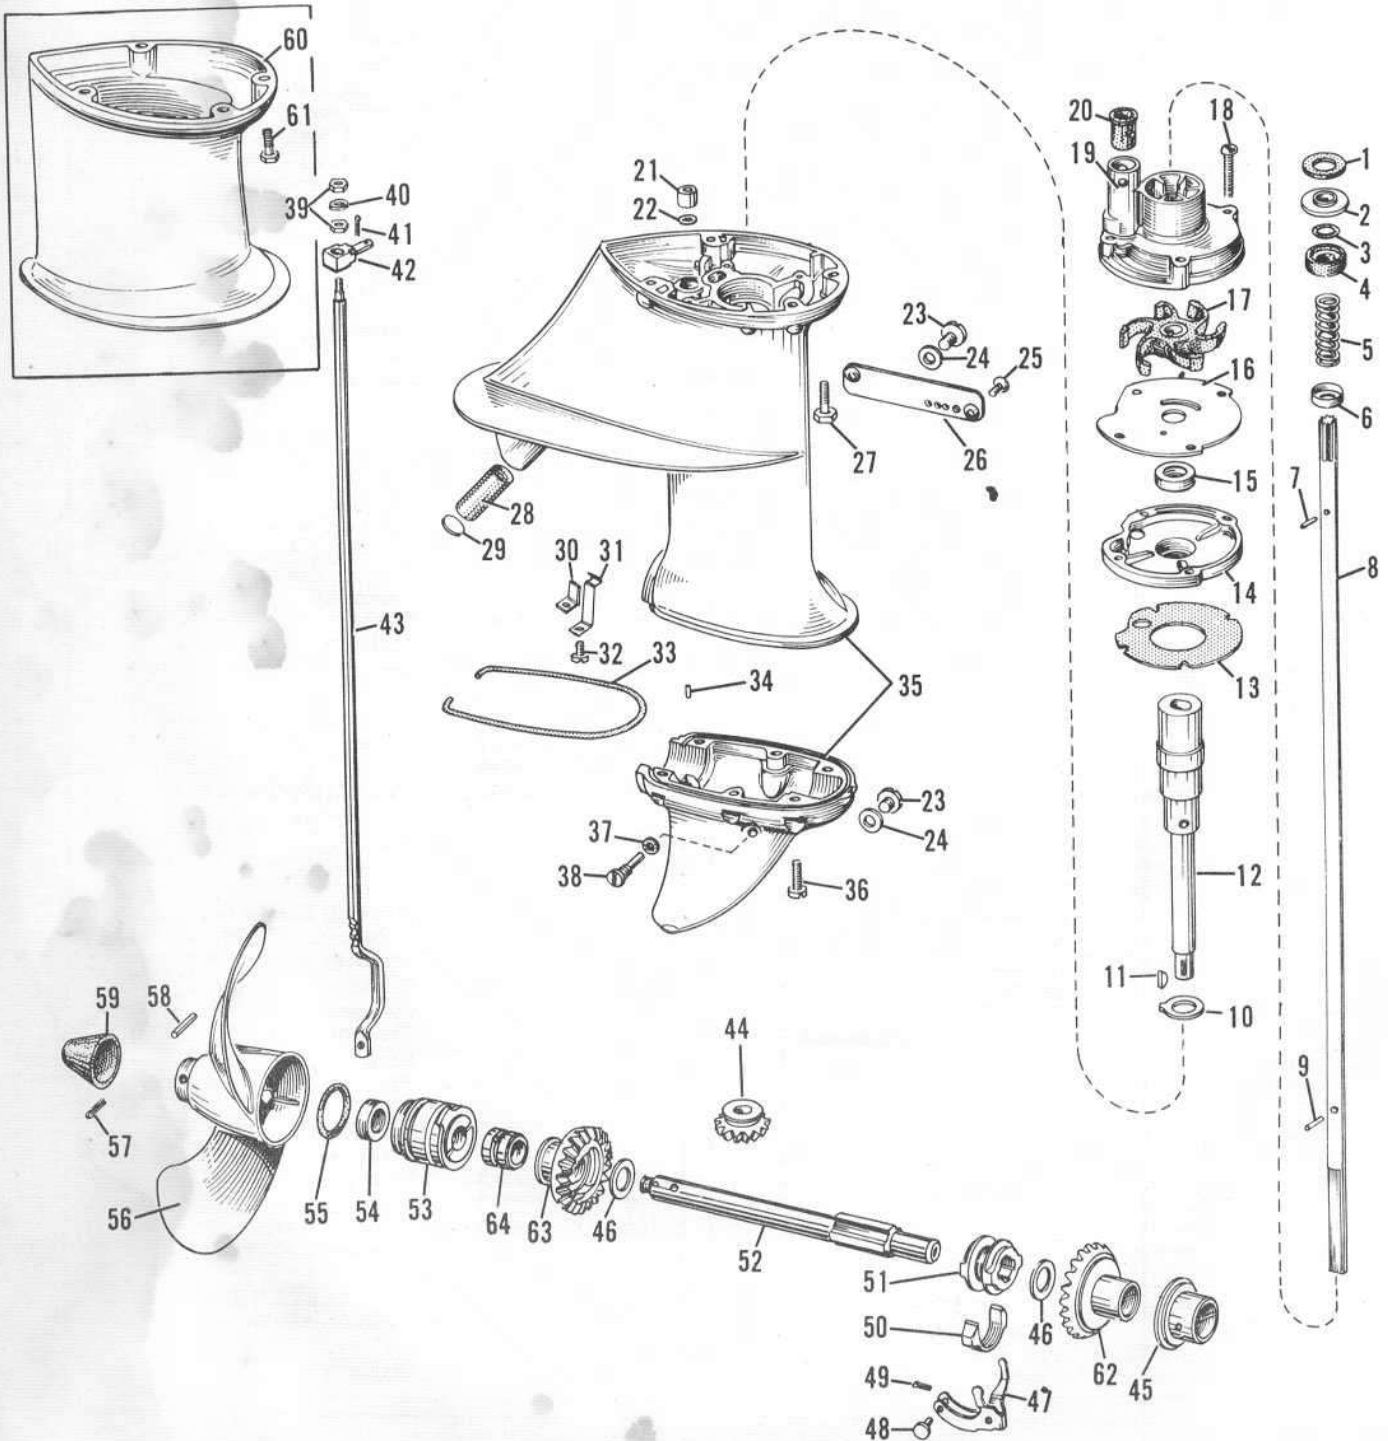

GEARCASE ASE ASSEMBLY GROUP

BE SURE TO SPECIFY MODEL AND SERIAL NUMBER OF MOTOR WHEN ORDERING PARTS

PHOTO NO.	PART NO.	NAME OF PART	QTY. PER MOTOR
1	303355	Gasket	1
2	303356	Plate	1
3	303347	O-Ring	1
4	303391	Seal	1
5	303357	Spring	1
6	303327	Washer	1
7	303261	Pin	1
8	376787	Driveshaft & Pin	1
9	300771	Pin	1
10	304170	Thrust Washer	1
11	1-135	Key	1
12	376073	Pinion Shaft & Shock Absorber Assembly	1
13	303339	Gasket	1
14	376074	Bearing Housing & Bearing Assembly	1
15	300599	Seal	1
16	303376	Plate	1
17	277181	Impeller Assembly	1
18	303395	Screw	4
19	303442	Impeller Housing	1
20	302497	Grommet	2
21	303332	Bushing	1
22	301877	O-Ring	1
23	27-283	Plug	2
24	27-284	Gasket	2
25	302681	Screw	2
26	304579	Cover	1
27	302325	Screw	4
28	303331	Screen	2
29	300314	Plug	2
30	303700	Spring	1
31	303466	Spring	1
32	43-156	Screw	1
33	303328	Seal	1
34	300611	Dowel Pin	1
35	376606	Gearcase, Bushing & Pin Assembly	1
36	304071	Screw	6

PHOTO NO.	PART NO.	NAME OF PART	QTY. PER MOTOR
37	304083	Washer	1
38	303358	Pivot Pin	1
39	85-64	Nut	2
40	303701	Lockwasher	1
41	15-268	Cotter Pin	2
42	303702	Connector	1
43	303401	Shift Rod - Lower	1
44	304009	Pinion Gear	1
45	303380	Bearing	1
46	303361	Thrust Washer	2
47	303340	Lever	1
48	302504	Pin	1
49	15-268	Cotter Pin	2
50	303381	Cradle	1
51	376078	Shift Clutch Dog Assembly	1
52	303443	Propeller Shaft	1
53	376069	Gearcase Head & Bearing Assembly	1
54	303345	Seal	1
55	303360	O-Ring	1
56	277276	Propeller	1
57	13-332	Cotter Pin	1
58	302333	Drive Pin	1
59	303365	Rubber Cap	1
62	376345	Gear & Bushing Assembly - Front	1
63	304010	Gear - Rear Reversing	1
64	303998	Bushing - Rear Reversing	1
MODEL ADL-10 PARTS THAT DIFFER FROM MODEL AD-10			
8	376788	Driveshaft & Pin	1
43	303666	Shift Rod - Lower	1
60	303672	Gearcase Extension	1
61	302325	Screw	4

See Page 15 for additional Model ADL-10 parts.