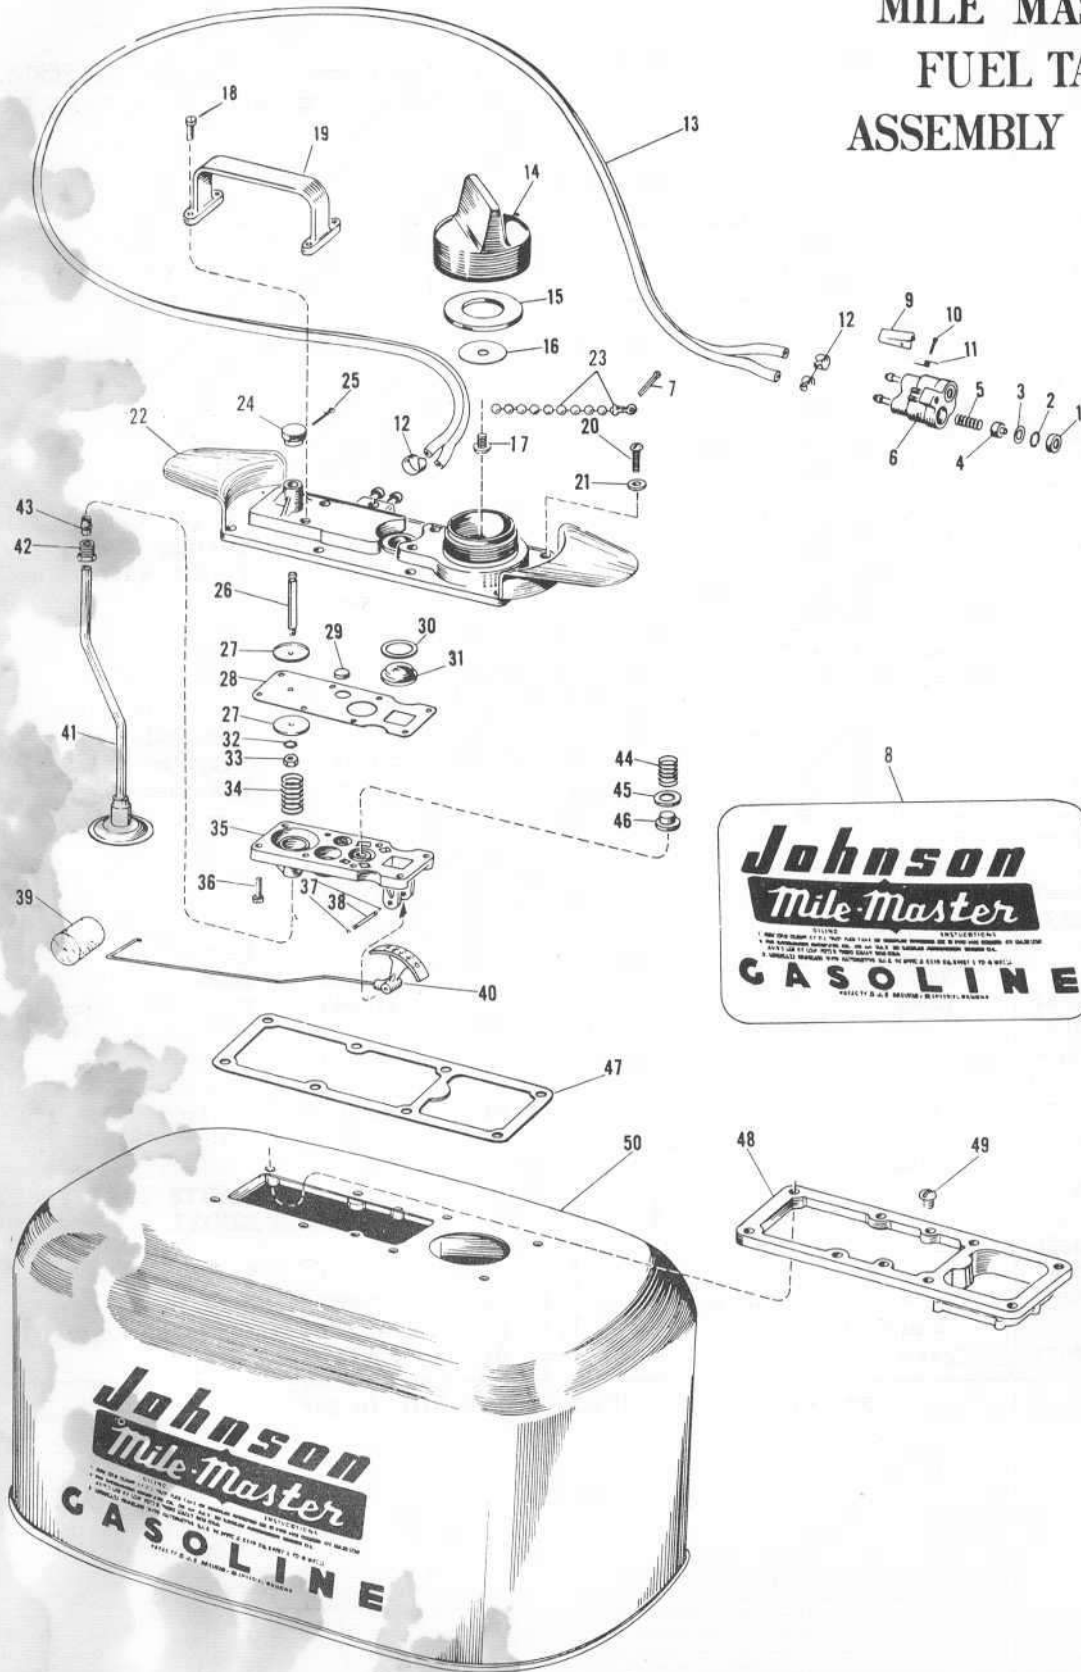

See Page 15 for additional Model ADL-10 parts.

MILE MASTER
FUEL TANK
ASSEMBLY GROUP

BE SURE TO SPECIFY MODEL AND SERIAL NUMBER
OF MOTOR WHEN ORDERING PARTS

AD-ADL-10

PHOTO NO.	PART NO.	NAME OF PART	QTY. PER MOTOR
1	301828	Retainer	2
2	301824	O-Ring	2
3	301827	Washer	2
4	301826	Valve	2
5	301825	Spring	2
6	375587	Fuel Connector Assembly	1
7	15-213	Cotter Pin	1
8	304497	Transfer - Oiling	1
9	301830	Lock	1
10	301832	Rivet	1
11	301829	Spring	1
12	301822	Clamp	4
13	303414	Hose	1
14	375817	Filler Cap Assembly	1
15	301835	Gasket	1
16	302560	Plate	1
17	301837	Screw	1
18	13-558	Screw	12
19	302570	Handle	1
20	304137	Screw	8
21	301814	Gasket	8
22	376276	Housing	1
23	301838	Chain	1
24	301815	Push Button	1
25	17-186	Cotter Pin	1
26	302561	Push Rod	1
27	301800	Support	2
28	302563	Diaphragm	1
29	301802	Disc Valve	1
30	302571	Seal	1
31	302568	Glass	1
32	301736	Lockwasher	1
33	21-195	Nut	1
34	301803	Spring	1
35	302555	Housing	1
36	13-558	Screw	12
37	302654	Snap Ring	2
38	302653	Pin	1
39	302559	Float	1
40	376192	Indicator Assembly	1
41	376587	Foot Valve, Gland & Nut Assembly	1
42	132691	Nut	1
43	13-304	Gland	1
44	302135	Spring	1
45	302137	Washer	1
46	302136	Valve	1
47	302557	Gasket	1
48	302556	Support	1
49	53-85	Screw	2
50	376586	Fuel Tank Only	1
	(376590	Fuel Tank Assembly Complete)	1