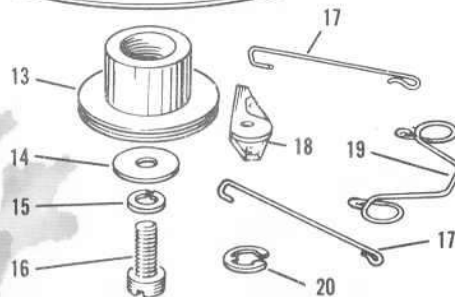

STARTER GROUP

BE SURE TO SPECIFY MODEL AND SERIAL NUMBER
OF MOTOR WHEN ORDERING PARTS

PHOTO NO.	PART NO.	NAME OF PART	QTY. PER MOTOR
1	303288	Screw	3
2	376669	Starter Housing & Pin Assembly	1
	(376783	Starter Assembly Complete)	1
3	304237	Spring Clip	1
4	304235	Spring	1
5	303529	Grommet	1
6	304236	Grommet	1
7	304238	Cover	1
8	304324	Handle	1
9	304323	Anchor	1
10	203820	Rope	1
11	41-197	Spring	1
12	376670	Starter Pulley & Pin Assembly	1
13	203699	Spindle	1
14	202356	Washer	1
15	13-51	Lockwasher	1
16	13-588	Screw	1
17	203713	Link	2
18	203698	Pawl	1
19	203697	Friction Spring	1
20	203470	Retaining Ring	1

ORDER ALL PARTS FROM YOUR JOHNSON SEA-HORSE DEALER