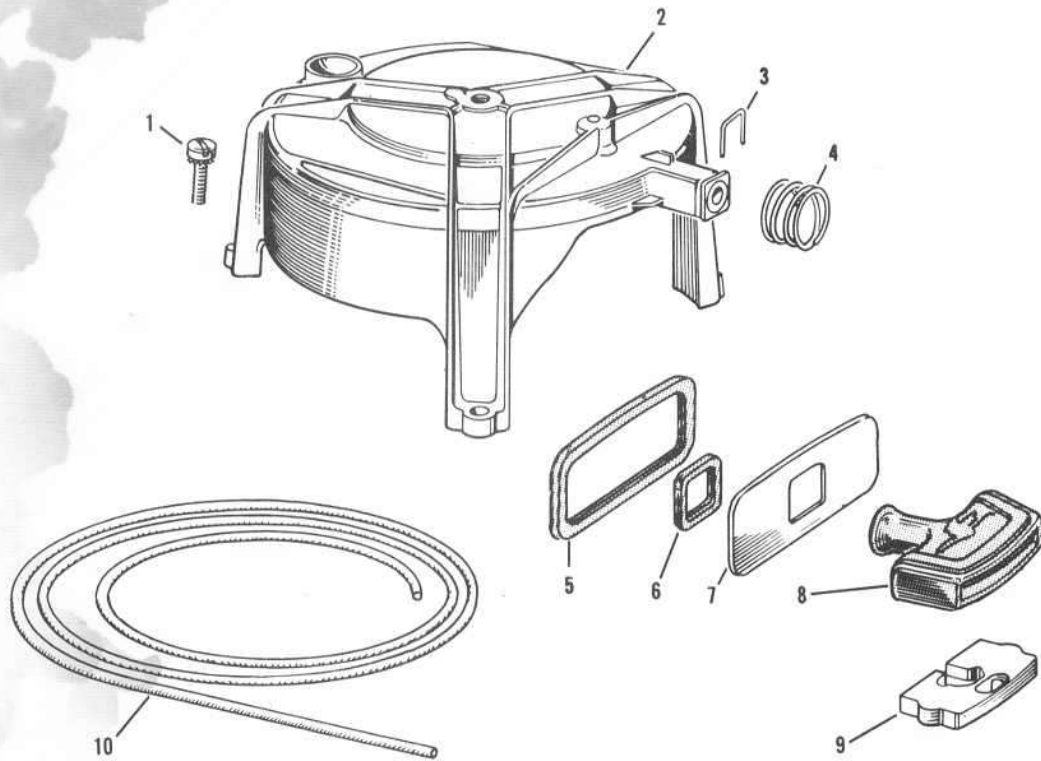

TO START
 1 Shift to Neutral. 2 Connect fuel line.
 3 Pull and hold choke out to left.
 4 Set speed control at Start of pole.
 5 Pull choke out and start.
 Release choke after start.
 Push in and hold in the choke. Adjust the
 SPARK PLUG. Turn the fuel and choke control
 180°. DRZ CONTROL & SPARK PLUG.

ORDER ALL PARTS FROM YOUR JOHNSON SEA-HORSE DEALER

STARTER GROUP

BE SURE TO SPECIFY MODEL AND SERIAL NUMBER
OF MOTOR WHEN ORDERING PARTS

PHOTO NO.	PART NO.	NAME OF PART	QTY. PER MOTOR
1	303288	Screw	3
2	376669	Starter Housing & Pin Assembly	1
	(376783	Starter Assembly Complete)	1
3	304237	Spring Clip	1
4	304235	Spring	1
5	303529	Grommet	1
6	304236	Grommet	1
7	304238	Cover	1
8	304324	Handle	1
9	304323	Anchor	1
10	203820	Rope	1
11	41-197	Spring	1
12	376670	Starter Pulley & Pin Assembly	1
13	203699	Spindle	1
14	202356	Washer	1
15	13-51	Lockwasher	1
16	13-588	Screw	1
17	203713	Link	2
18	203698	Pawl	1
19	203697	Friction Spring	1
20	203470	Retaining Ring	1