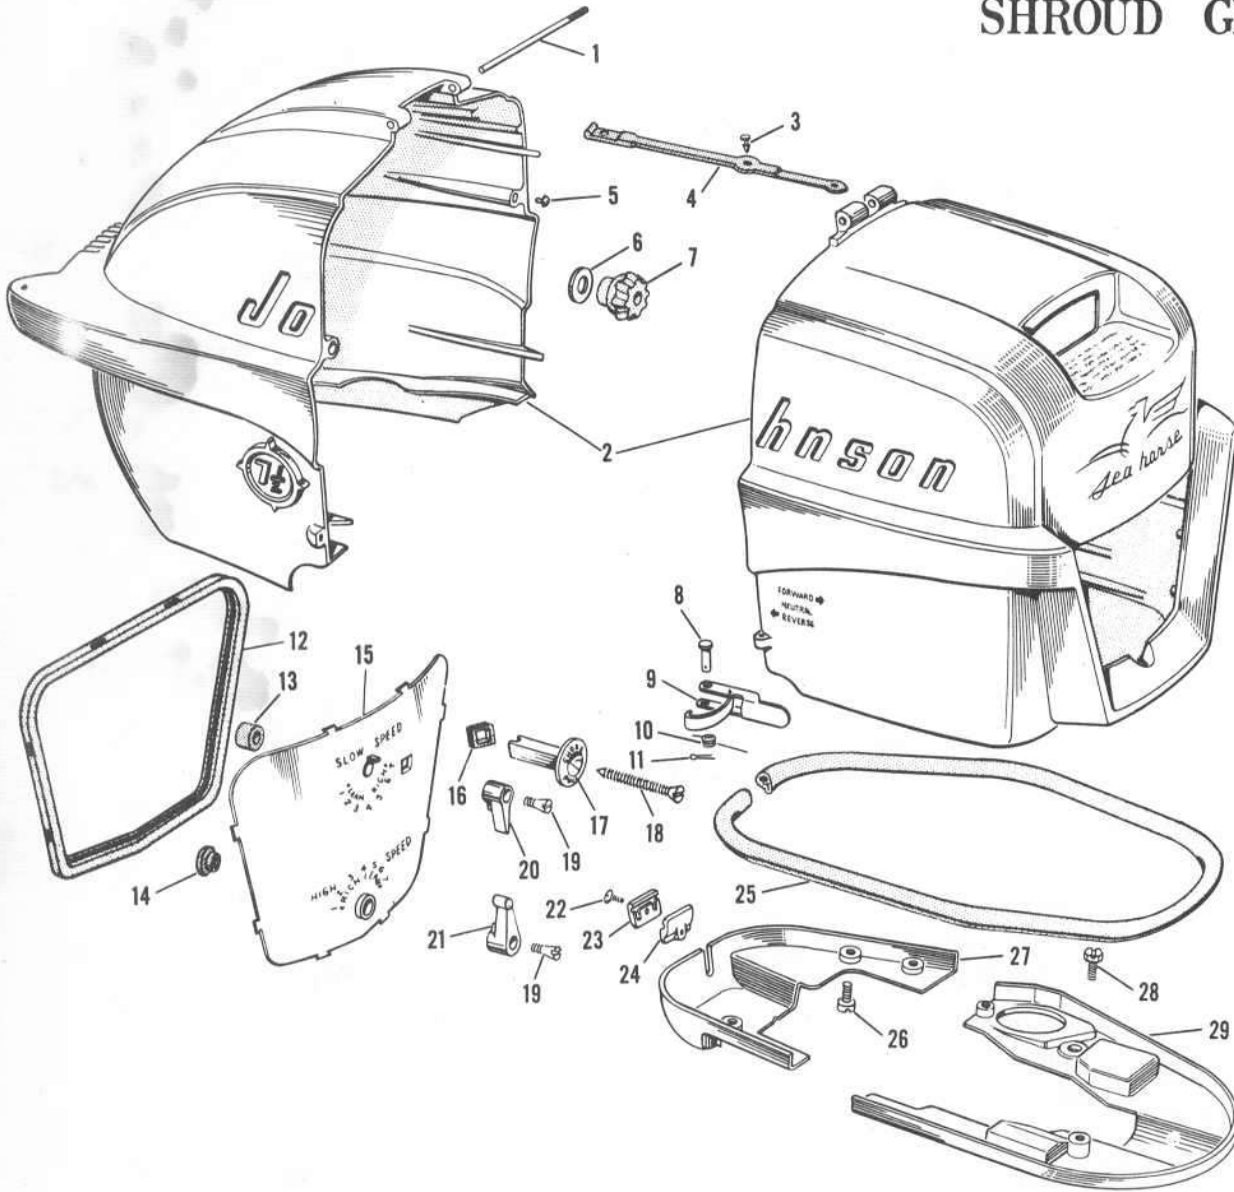

TO START
 1 Shift to Neutral. 2 Connect fuel line.
 3 Pull and hold choke out to left.
 4 Set speed control at Start of pole.
 5 Pull choke out and start.
 Release choke after start.
 Push in and hold in the choke. Adjust the
 SPARK PLUG. Turn the fuel and choke control
 180°. DRZ CONTROL & SPARK PLUG.

ORDER ALL PARTS FROM YOUR JOHNSON SEA-HORSE DEALER

STARTER GROUP

BE SURE TO SPECIFY MODEL AND SERIAL NUMBER
OF MOTOR WHEN ORDERING PARTS

PHOTO NO.	PART NO.	NAME OF PART	QTY. PER MOTOR
1	303288	Screw	3
2	376669	Starter Housing & Pin Assembly	1
	(376783	Starter Assembly Complete)	1
3	304237	Spring Clip	1
4	304235	Spring	1
5	303529	Grommet	1
6	304236	Grommet	1
7	304238	Cover	1
8	304324	Handle	1
9	304323	Anchor	1
10	203820	Rope	1
11	41-197	Spring	1
12	376670	Starter Pulley & Pin Assembly	1
13	203699	Spindle	1
14	202356	Washer	1
15	13-51	Lockwasher	1
16	13-588	Screw	1
17	203713	Link	2
18	203698	Pawl	1
19	203697	Friction Spring	1
20	203470	Retaining Ring	1