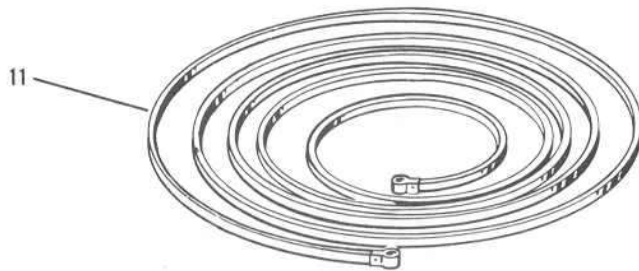

STARTER GROUP

BE SURE TO SPECIFY MODEL AND SERIAL NUMBER
OF MOTOR WHEN ORDERING PARTS

PHOTO NO.	PART NO.	NAME OF PART	QTY. PER MOTOR
1	303288	Screw	3
2	376669	Starter Housing & Pin Assembly	1
	(376783	Starter Assembly Complete)	1
3	304237	Spring Clip	1
4	304235	Spring	1
5	303529	Grommet	1
6	304236	Grommet	1
7	304238	Cover	1
8	304324	Handle	1
9	304323	Anchor	1
10	203820	Rope	1
11	41-197	Spring	1
12	376670	Starter Pulley & Pin Assembly	1
13	203699	Spindle	1
14	202356	Washer	1
15	13-51	Lockwasher	1
16	13-588	Screw	1
17	203713	Link	2
18	203698	Pawl	1
19	203697	Friction Spring	1
20	203470	Retaining Ring	1

ORDER ALL PARTS FROM YOUR JOHNSON SEA-HORSE DEALER