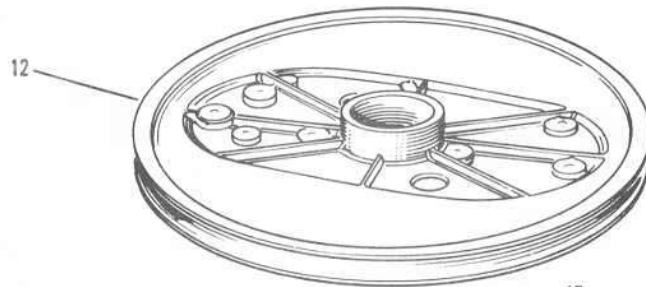

STARTER GROUP

BE SURE TO SPECIFY MODEL AND SERIAL NUMBER
OF MOTOR WHEN ORDERING PARTS

PHOTO NO.	PART NO.	NAME OF PART	QTY. PER MOTOR
1	303288	Screw	3
2	376669	Starter Housing & Pin Assembly	1
	(376783	Starter Assembly Complete)	1
3	304237	Spring Clip	1
4	304235	Spring	1
5	303529	Grommet	1
6	304236	Grommet	1
7	304238	Cover	1
8	304324	Handle	1
9	304323	Anchor	1
10	203820	Rope	1
11	41-197	Spring	1
12	376670	Starter Pulley & Pin Assembly	1
13	203699	Spindle	1
14	202356	Washer	1
15	13-51	Lockwasher	1
16	13-588	Screw	1
17	203713	Link	2
18	203698	Pawl	1
19	203697	Friction Spring	1
20	203470	Retaining Ring	1

ORDER ALL PARTS FROM YOUR JOHNSON SEA-HORSE DEALER