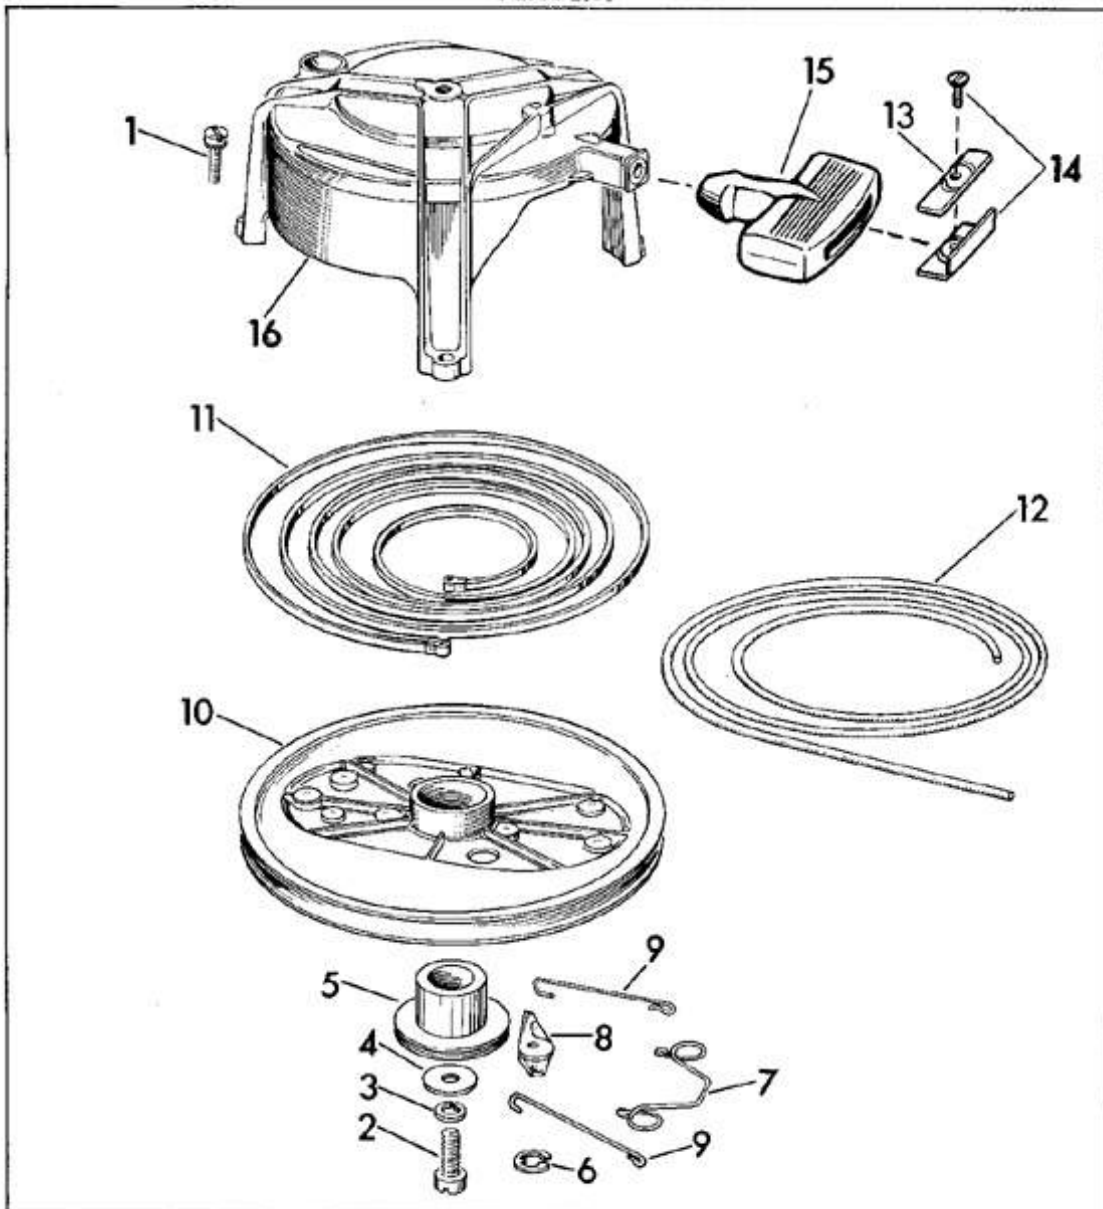

TRIM GROUP

Parts List

5D15

Ref. No.	Part No.	Description	Ref. No.	Part No.	Description
1	203308	Grommet - Choke Knob	13	†	Applique - Port Shroud
2	†	Shroud and Transfer Assy. - Starboard	14	†	Nameplate - Sea King - Port
3	†	Pin or Screw - Applique to Shroud	15	†	Shroud and Transfer Assembly, Top
4	†	Fastener - Applique Pin	16	†	Spacer - Medallion to Shroud
5	†	Screw - Large Applique to Shroud - Starboard	17	†	Pin - Appliques
6	†	Applique Starboard Shroud	18	†	Pin - Applique to Shroud
7	†	Fastener - Nameplate Pin	19	†	Applique - Port, Top Shroud
8	†	Pin - Nameplate	20	†	Pin - Medallion to Shroud
9	†	Nameplate - Sea King - Starboard	21	†	Fastener - Medallion
10	†	Shroud and Transfer Assy. - Port (Incl. 3, 4, 7 and 8)	22	†	Medallion Trident
11	552416	Screw - Shroud - Port, Front	23	†	Fastener - Applique Pin
12	552224	Screw - Shroud - Port, Rear	24	†	Medallion - Top Shroud, Front
			25	†	Applique - Starboard, Top Shroud
			26	552654	Screw - Top Shroud
			27	203290	Bumper - Shroud

† SEE PAGE 1 FOR PART NUMBER

STARTER GROUP

Parts List

5D15

Ref. No.	Part No.	Description	Ref. No.	Part No.	Description
1	303288	Screw - Starter Hsg. to Cyl. & Manifold . Starter Assy. Complete	9	203713	Link - Friction Spring to Pawl . . .
2	306361	Screw - Spindle to Housing	10	376670	Starter Pulley and Pin Assembly
3	306339	Lockwasher	11	41-197	Spring - Starter
4	202356	Washer - Starter Spindle	12	203820	Rope - Starter
5	203699	Spindle - Starter	13	551205	Clamp - Starter Rope
6	203470	Retaining Ring - Starter Pawl	14	591214	Clamp and Screw - Rope
7	203697	Friction Spring	15	551226	Handle Starter
8	203698	Pawl - Starter	16	277555	Starter Housing and Guide Pin Assembly