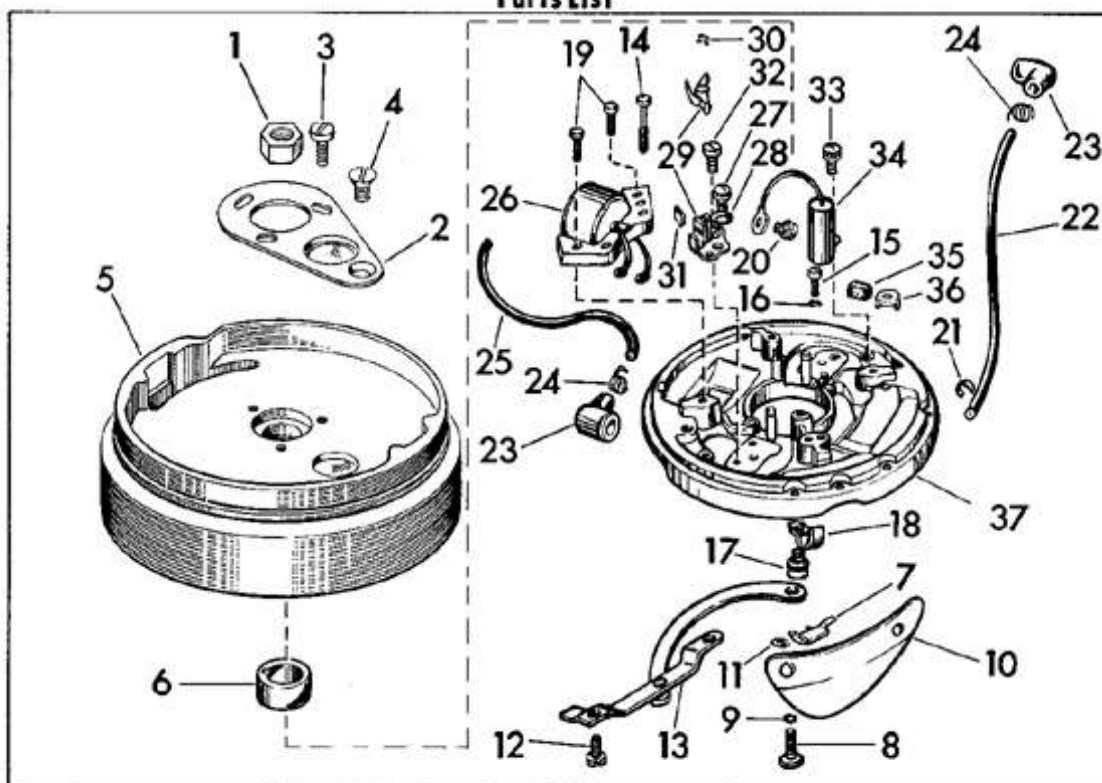

MAGNETO Parts List

Ref. No.	Part No.	Description	Ref. No.	Part No.	Description
1	301988	Nut Flywheel	19	510195	Screw - Lamination Mounting . . . . .
	580217	Flywheel & Cover Assy.	20	510194	Screw - Breaker Terminal . . . . .
2	510292	Cover	21	120783	Marker - Upper Lead
3	203751	Screw - Cover to Flywheel	22	580178	High Tension Lead Assy., Upper . . . . .
4	510293	Screw - Insp. Hole Cover to Flywheel	23	510232	Cover - Rubber, Spark Plug . . . . .
5	580204	Flywheel	24	510231	Terminal - Spring Lead . . . . .
6	510168	Cam - Magneto	25	580179	High Tension Lead Assy., Lower (Also Incl. Items 23 & 24)
7	305988	Clip - Spring Arm, Plate Link	26	590118	Coil and Lamination Assembly . . . . .
8	302750	Screw - Throttle Cam to Plate	27	510278	Screw - Breaker Mtg.
9	306546	Washer - Lock	28	510208	Washer - Bow . . . . .
10	552642	Cam - Throttle	29	580148	Breaker Assembly . . . . .
11	306547	Spacer - Throttle Cam	30	71-1052	Clip - Spring . . . . .
12	510193	Screw - Linkage Assy. to Armature Plate	31	510204	Clip - Breaker Spring . . . . .
13	376064	Throttle Control Plate and Link Assembly.	32	510185	Screw - Eccentric . . . . .
	580206	Armature Plate Assy.	33	510193	Screw - Condenser Mounting . . . . .
14	510191	Screw - Armature Plate Mounting	34	510173	Condenser . . . . .
15	510192	Screw - Armature Plate Mounting	35	510189	Wick - Oil . . . . .
16	306311	Washer - Lock	36	510188	Clip - Oiler . . . . .
17	510193	Screw - High Tension Lead Clamp Mtg.	37	580168	Armature Plate and Post Assembly . . . . .
18	510388	Clamp - High Tension Lead