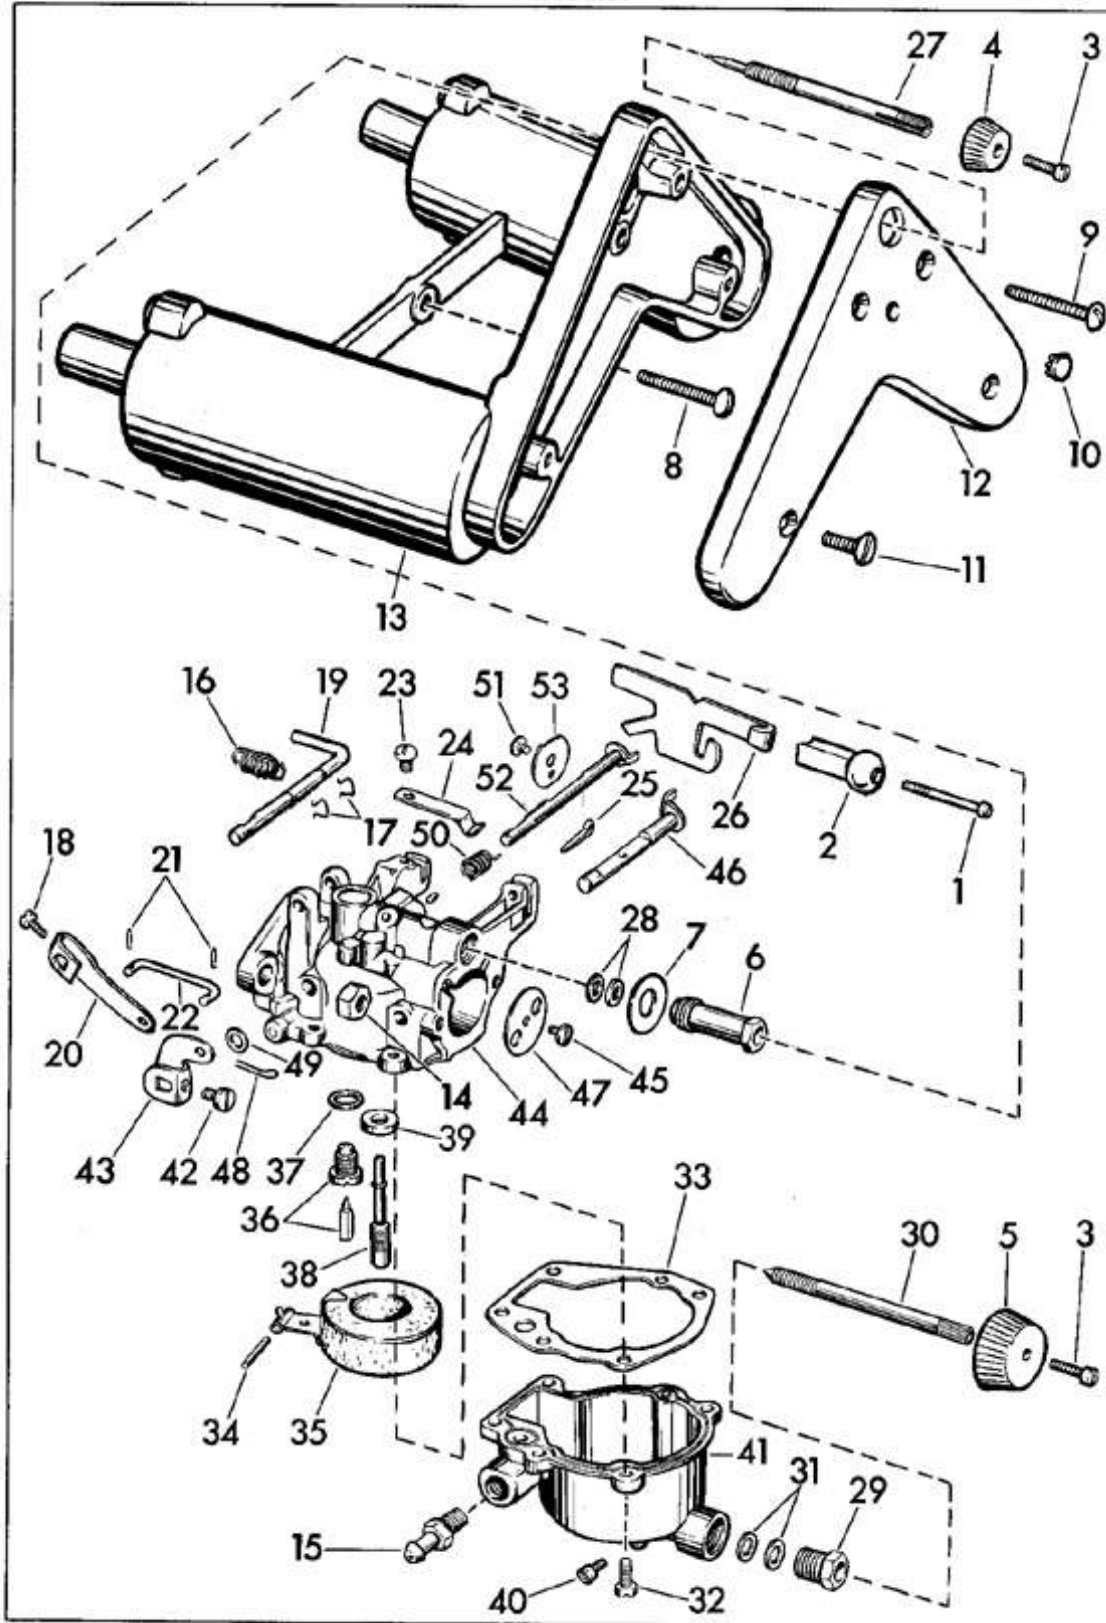

CARBURETOR

Parts List