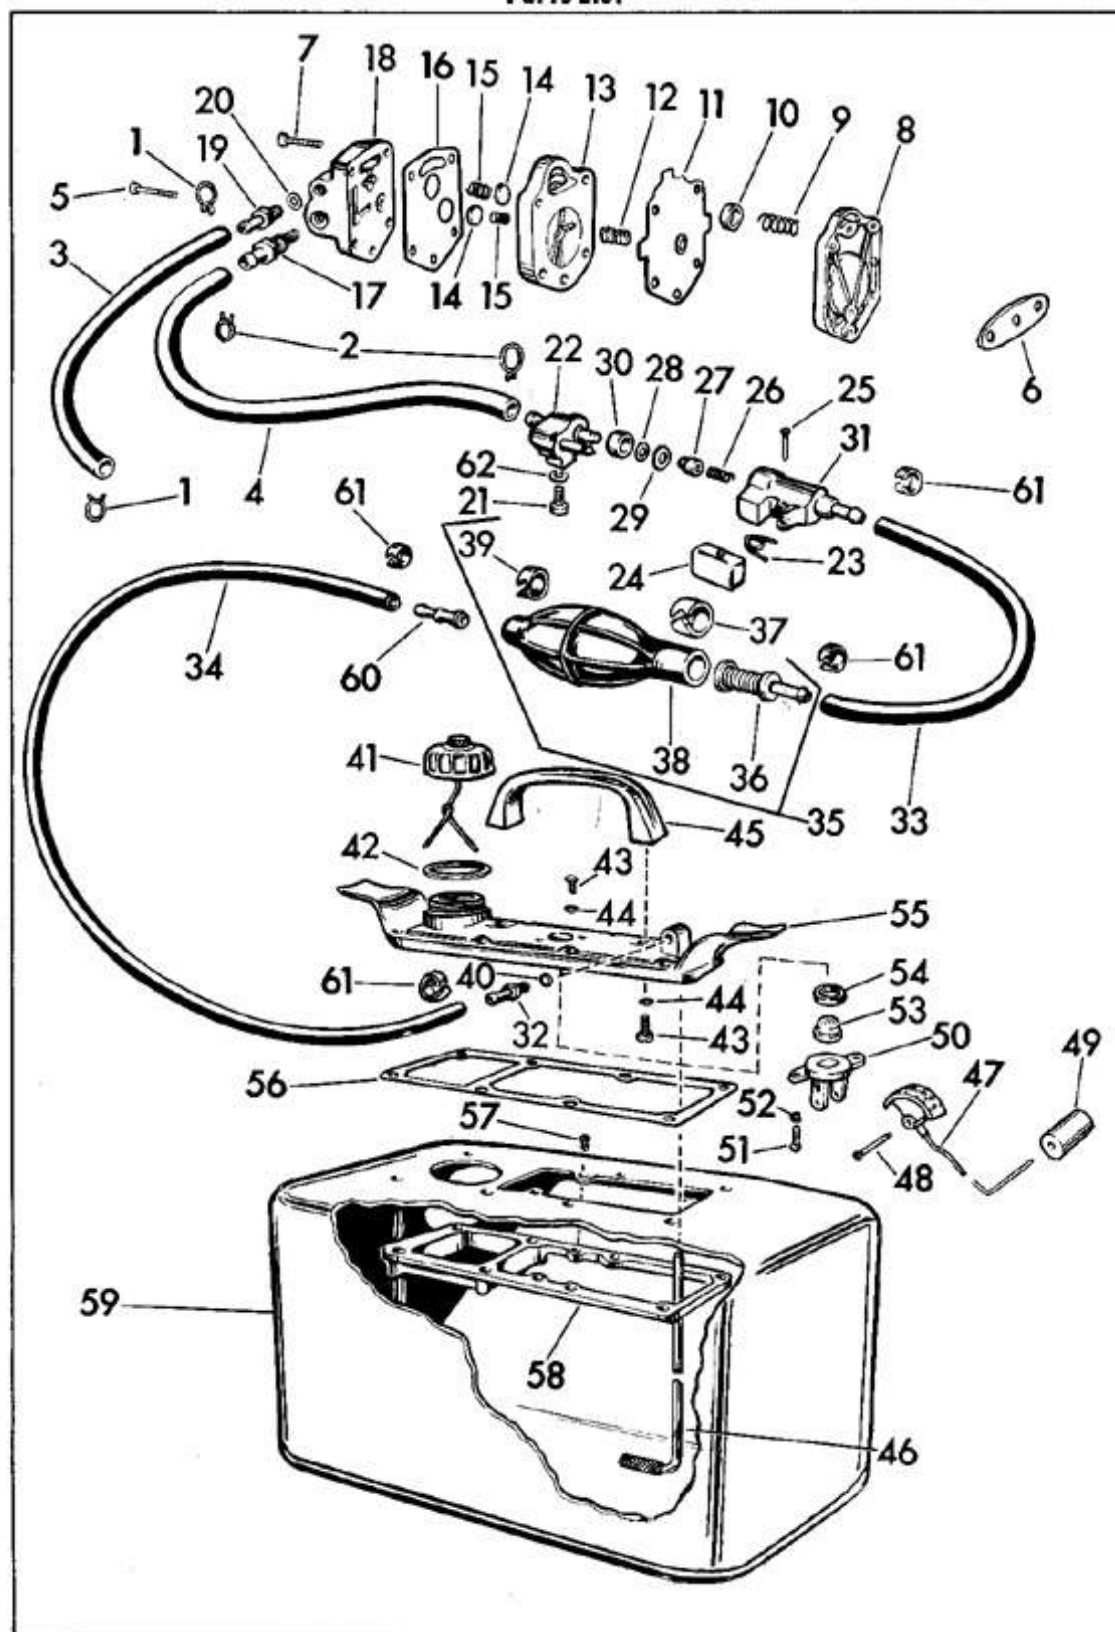

FUEL TANK AND PUMP

Parts List

FUEL TANK AND PUMP Parts List

5D15

Ref. No.	Part No.	Description	Ref. No.	Part No.	Description
1	552199	Clamp - Hose	31	377426	. . Housing and Nipple Assembly . . .
2	552199	Clamp - Hose	32	552237	. Nipple - Housing to Hose . . . . .
3	203286	Hose - Fuel Pump to Carburetor	33	303601	. Hose - Fuel Primer to Fuel Connector . .
4	303601	Hose - Fuel Pump to Connector	34	553195	. Hose - Tank to Primer Bulb . . . . .
5	303616	Screw - Fuel Pump to Bypass Cover	35	592131	. Primer Bulb, Nipple and Clamp Assy. . . .
6	303615	Gasket - Fuel Pump to Bypass Cover	36	592242	. . Nipple and Valve Assembly. . . . .
7	133451	Fuel Pump Assembly	37	553166	. . Clamp - Bulb and Nipple . . . . .
8	304089	. Screw - Fuel Pump Assembly	38	553164	. . Primer - Bulb . . . . .
9	304486	. Housing - Outer	39	303596	. . Clamp - Hose . . . . .
10	304094	. Spring - Diaphragm Support	40	303630	. Washer - Outlet Nipple . . . . .
11	376619	. Support - Diaphragm Diaphragm Assembly	41	591312	. Filler Cap Assembly . . . . .
12	303662	. Spring - Diaphragm	42	552328	. . Gasket - Filler Cap . . . . .
13	304090	. Housing - Inner	43	304137	. Screw - Housing to Support Plate and Handle . . . . .
14	303643	. Valve - Disc	44	301814	. Gasket - Screw to Handle and Housing . . . . .
15	303642	. Spring - Inlet and Outlet	45	101485	. Handle - Tank . . . . .
16	304092	. Gasket - Inner Housing to Valve Housing	46	592288	. Fuel Line and Screen Assembly . . . . .
17	376161	. Nipple and Screen Assy.	47	592286	. Indicator Assembly . . . . .
18	304091	. Housing - Valve	48	305821	. Pin - Indicator Assembly to Fuel Gage Housing . . . . .
19	303638	Nipple - Fuel Pump Outlet	49	302559	. Float - Gas Tank . . . . .
20	303630	Washer - Outlet Nipple	50	552763	. Housing - Fuel Gage . . . . .
21	306419	Screw - Fuel Connector to Steering Bracket	51	306431	. Screw - Fuel Gage Housing to Upper Housing . . . . .
22	376154	Fuel Connector Body Assembly	52	120052	. Lockwasher - Fuel Gage Screw . . . . .
	592291	Gas Tank Assembly	53	302568	. Glass - Gas Tank . . . . .
	376156	. Fuel Connector Housing Assembly	54	302571	. Seal - Gas Tank . . . . .
23	301829	. Spring - Fuel Connector Lock	55	552762	. Housing - Upper Gas Tank . . . . .
24	301830	. Lock - Fuel Connector	56	302557	. Gasket - Tank . . . . .
25	301832	. Rivet - Fuel Connector Lock	57	306492	. Screw - Support Plate to Tank . . . . .
26	303594	. Spring - Fuel Connector Valve	58	305356	. Plate - Support Tank . . . . .
27	303595	. Valve - Fuel Connector	59	592287	. Fuel Tank Assembly . . . . .
28	303598	. "O" Ring - Fuel Connector Seal	60	591841	. Nipple and Valve Assembly . . . . .
29	303599	. Washer - Fuel Connector	61	303596	. Clamp - Hose . . . . .
30	303602	. Retainer - Fuel Connector Seal	62	306488	Lockwasher - Fuel Connector Screw . . . . .