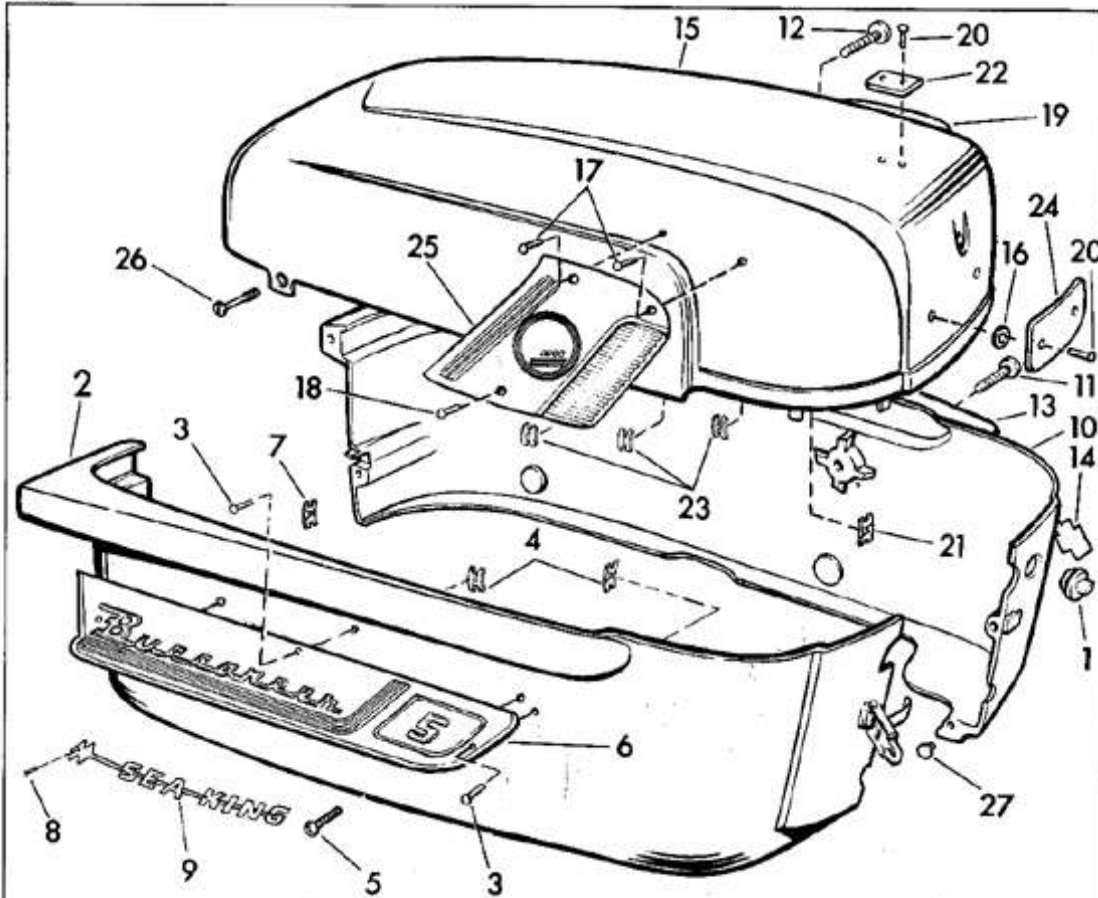

TRIM GROUP

Parts List

5D15

Ref. No.	Part No.	Description	Ref. No.	Part No.	Description
1	203308	Grommet - Choke Knob	13	†	Applique - Port Shroud . . . . .
2	†	Shroud and Transfer Assy. - Starboard	14	†	Nameplate - Sea King - Port . . . . .
3	†	Pin or Screw - Applique to Shroud	15	†	Shroud and Transfer Assembly, Top . . . . .
4	†	Fastener - Applique Pin	16	†	Spacer - Medallion to Shroud . . . . .
5	†	Screw - Large Applique to Shroud - Starboard	17	†	Pin - Appliques . . . . .
6	†	Applique Starboard Shroud	18	†	Pin - Applique to Shroud . . . . .
7	†	Fastener - Nameplate Pin	19	†	Applique - Port, Top Shroud . . . . .
8	†	Pin - Nameplate	20	†	Pin - Medallion to Shroud . . . . .
9	†	Nameplate - Sea King - Starboard	21	†	Fastener - Medallion . . . . .
10	†	Shroud and Transfer Assy. - Port (Incl. 3, 4, 7 and 8)	22	†	Medallion Trident . . . . .
11	552416	Screw - Shroud - Port, Front	23	†	Fastener - Applique Pin . . . . .
12	552224	Screw - Shroud - Port, Rear	24	†	Medallion - Top Shroud, Front . . . . .
			25	†	Applique - Starboard, Top Shroud . . . . .
			26	552654	Screw - Top Shroud . . . . .
			27	203290	Bumper - Shroud . . . . .

† SEE PAGE 1 FOR PART NUMBER