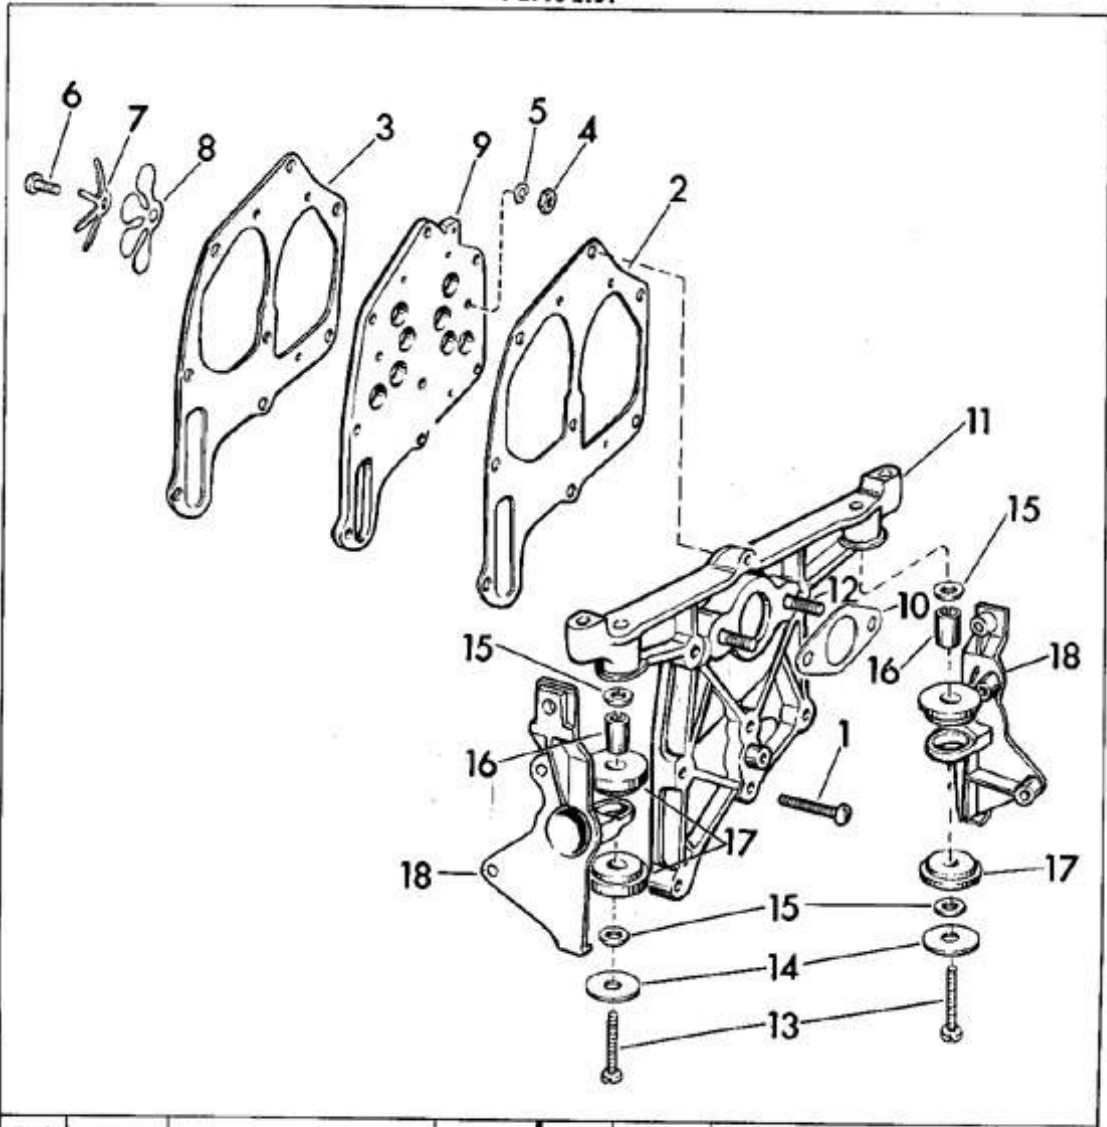

CARBURETOR MANIFOLD

5D15

Parts List

Ref. No.	Part No.	Description	Ref. No.	Part No.	Description
1	133451	Screw - Manifold to Crankcase	11	592282	Intake Manifold and Stud Assembly . . . . .
2	552622	Gasket - Manifold to Leaf Plate	12	85-101	. Stud - Carb. to Manifold . . . . .
3	552623	Gasket - Leaf Plate to Crankcase	13	306468	Screw - Shroud Mounting Bracket . . . . .
4	306556	Nut - Leaf to Leaf Plate Screw	14	302407	Washer - Shroud Mounting, Large . . . . .
5	306546	Washer - Lock, Leaf to Leaf Plate Screw	15	306482	Washer - Shroud Mounting, Small . . . . .
6	301858	Screw - Leaf Attaching	16	302406	Spacer - Shroud Mounting . . . . .
7	552608	Stop - Leaf	17	302405	Grommet - Shroud Mounting . . . . .
8	552614	Leaf	18	553591	Bracket - Shroud Mounting, Front . . . . .
9	552609	Plate - Leaf			
10	303437	Gasket - Carburetor to Manifold