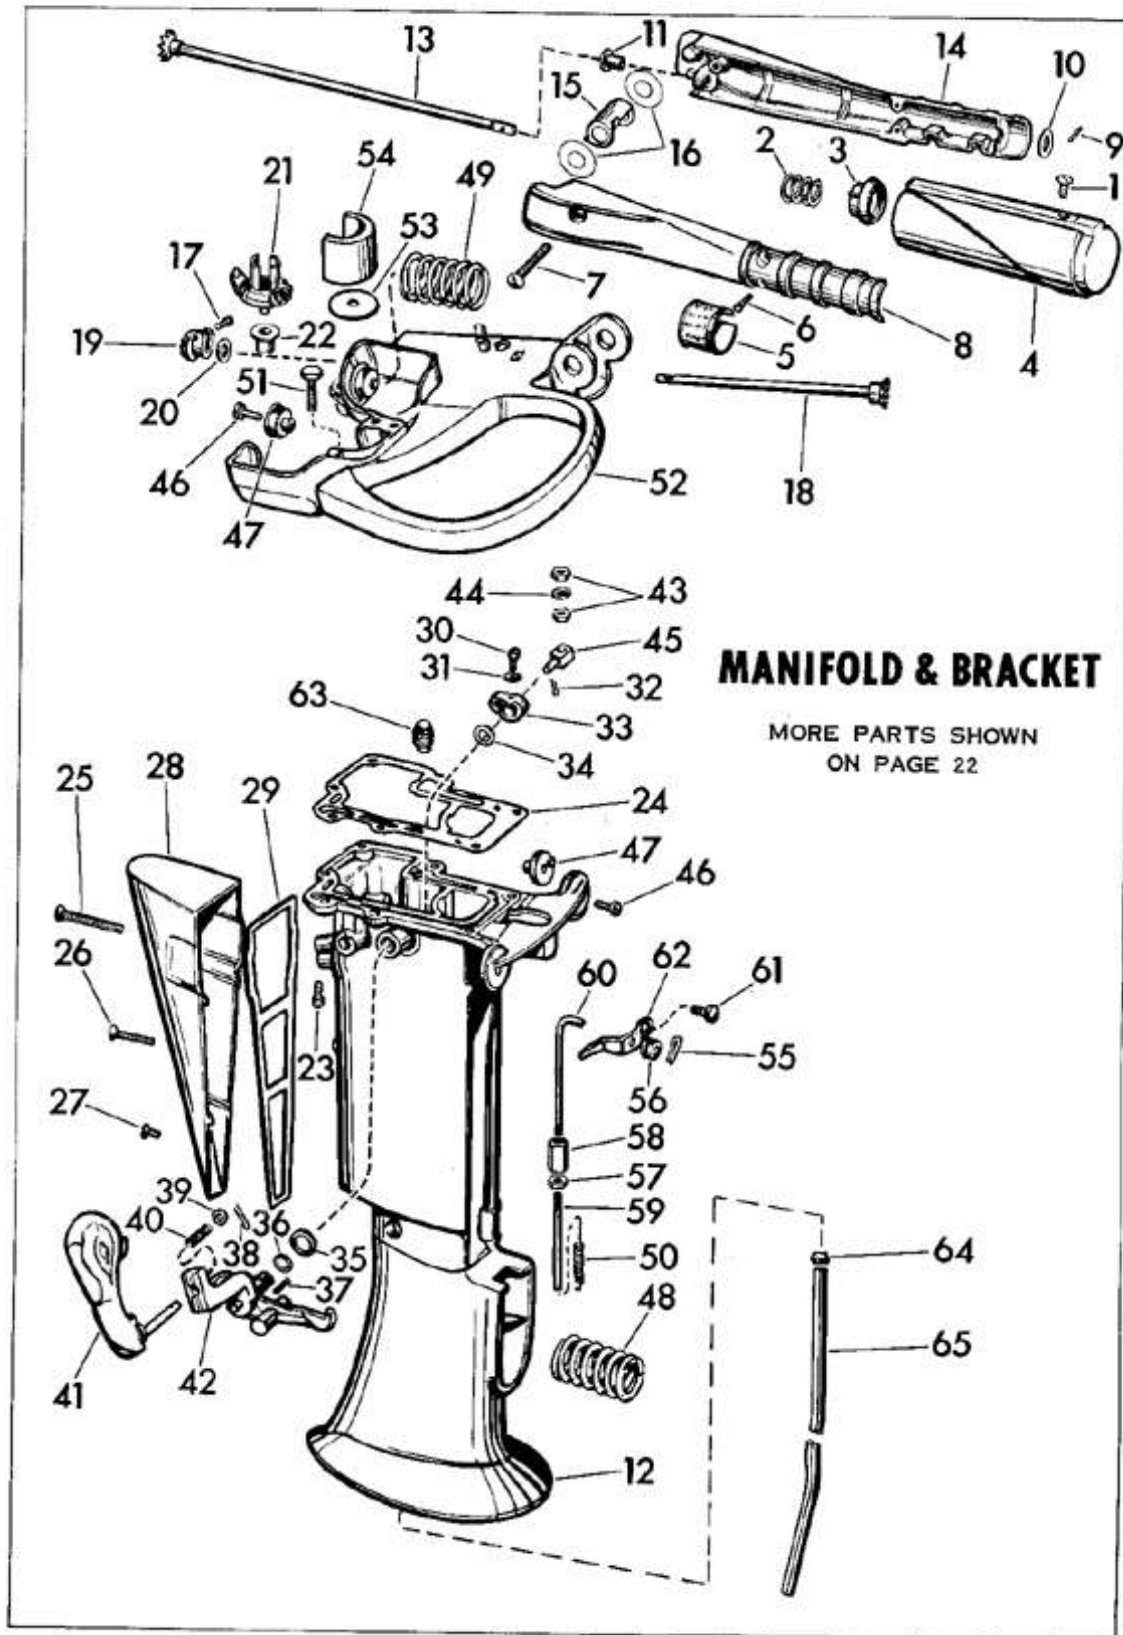

MANIFOLD & BRACKET Parts List

5D15

Ref. No.	Part No.	Description	Ref. No.	Part No.	Description
1	302710	Screw - Steering Handle Grip	31	303715	Washer - Shift Lever to Shaft . . . . .
2	301656	Spring - Grip to Friction Block . . .	32	306376	Pin - Cotter, Shift Rod . . . . .
3	303282	Block - Grip Friction	33	376922	Lever - Shaft to Shift Rod . . . . .
4	552209	Grip - Steering Handle	34	303775	Washer - Shift Lever & Shaft Assy., Inner . .
5	203260	Plate - Throttle Control	35	303864	Washer - Shift Lever and Shaft . . . . .
6	133452	Screw - Steering Handle Halves	36	303191	"O" Ring - Shift Lever
7	303078	Screw - Steering Handle Halves	37	303236	Spring - Washer . . . . .
8	303093	Handle - Steering Inner Half	38	552497	Pin - Straight, Shift Handle . . . . .
9	300346	Pin - Groove, Gear and Shaft Assy. . . .	39	552783	Washer - Shift Handle Pivot Pin . . . . .
10	303252	Washer - Steering Handle to Spring . .	40	552498	Spring - Shift Handle . .
11	305100	Bushing - Steering Handle	41	277626	Shift Handle and Pin Assembly . . . . .
12	376079	Driveshaft Casing, Exh. Tube & Core Plug Assembly . . .	42	591583	Shift Shaft and Arm Assembly . . . . .
13	376691	Throttle Control Gear and Shaft Assembly, Long . .	43	306556	Nut - Shift Rod to Connector . . . . .
14	303094	Handle - Steering, Outer Half	44	303701	Washer - Lock, Shift Rod Nut . . . . .
15	303096	Cover - Steering Handle Gears	45	303702	Connector - Shift Rod to Lever . . . . .
16	303079	Washer - Steering Bracket to Handle . .	46	303394	Screw - Spring Ret. . .
17	306543	Screw - Pinion	47	303369	Retainer - Upper Mount Spring . . . . .
18	376689	Gear and Shaft Assembly, Short	48	303461	Spring - Lower Mount . .
19	303142	Pinion - Throttle Control	49	303458	Spring - Upper Mount . .
20	303107	Washer - Pinion Gear	50	303465	Spring - Reverse Lock Rod to Reverse Rod . .
21	303800	Gear - Throttle Control	51	303398	Screw - Steering Brkt. to Pilot Shaft . . . . .
22	303140	Bushing - Throttle Control	52	376269	Steering Bracket and Bushing Assembly . .
23	306483	Screw - Exh. Tube to Cylinder	53	303353	Plate - Steering Brkt. . .
24	303467	Gasket - Exh. Tube to Cylinder	54	303350	Support - Driveshaft Casing to Strg. Brkt. . .
25	303589	Screw - Exh. Tube Cover, Upper	55	550565	Pin - Cotter, Reverse Lock Link to Lever . .
26	303588	Screw - Exh. Tube Cover, Center	56	303364	Grommet - Reverse Lock Arm to Reverse Lock Link . . . . .
27	304022	Screw - Exh. Tube Cover, Lower	57	306556	Nut - Lock, Reverse Lock Pin Coupling . .
28	303585	Cover - Exh. Tube	58	303706	Coupling - Reverse Lock Link . . . . .
29	303586	Gasket - Exh. Tube Cover	59	303705	Link - Reverse Lock, Lower . . . . .
30	303714	Screw - Shift Lever Shaft Assembly . . .	60	303408	Link - Reverse Lock, Upper . . . . .
			61	303368	Screw - Shoulder, Reverse Lock Arm . .
			62	303409	Arm - Reverse Lock . . . . .
			63	303348	Nut - Water Tube . . . . .
			64	306327	Gland - Water Tube . . . . .
			65	376459	Water Tube Assembly . . . . .