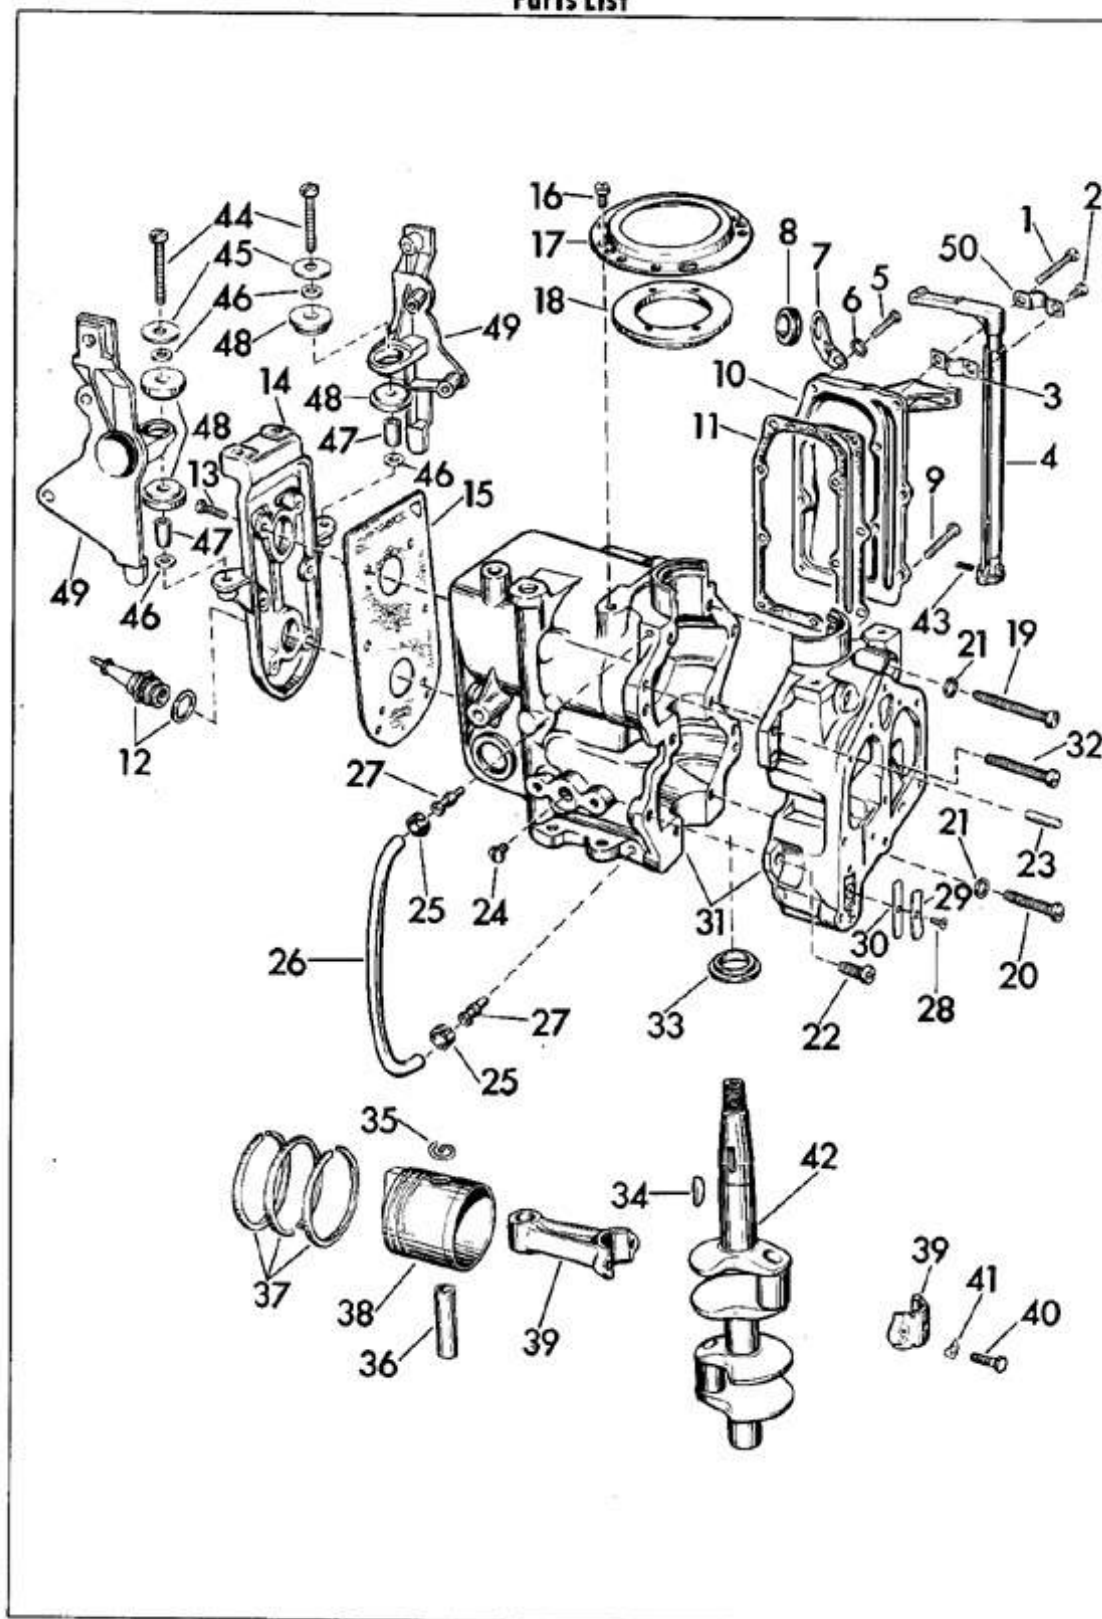

POWER HEAD

Parts List

POWER HEAD Parts List

5D15

Ref. No.	Part No.	Description	Ref. No.	Part No.	Description
1	132123	Screw - Brg. Clamp and Exh. Cover . .	24	303125	Screw - Fuel Pump Outlet Plug . . . . .
2	308479	Screw - Brg. Clamp	25	303473	Clamp - Oil Return Hose . . . . .
3	303109	Clamp - Bearing . .	26	552613	Hose - Oil Return . . .
4	552611	Lever - Armature Plate Control . . .	27	303423	Nipple - Oil Hose to Cylinder . . . . .
5	132346	Screw - Anchor and Exh. Cover to Cyl.	28	306402	Screw - Leaf Valve to Crankcase . . . . .
6	300154	Washer - Anchor and Exh. Cover Screw .	29	203248	Plate - Leaf Valve . .
7	300455	Anchor - Ignition Leads	30	203235	Valve - Leaf, Crankcase Drain . . . . .
8	300454	Grommet - Ignition Leads	31	592292	Cyl. and Crankcase Assy. Incl. #20, 21, 22, 23, 24, and 33) .
9	306431	Screw - Exh. Cover to Cylinder	32	306440	Screw - Cylinder to Crankcase, Center
10	303407	Cover - Exhaust . .	33	303649	Slinger - Oil . . . . .
11	303439	Gasket - Exhaust Cover	34	120395	Key - Crankshaft . . .
12	200322	Spark Plug (Champion J6J). . .	35	120110	Ring - Lock, Piston Pin . . . . .
12	376290	Spark Plug (Auto-Lite A3X)	36	303333	Pin - Wrist . . . . .
12	377245	Spark Plug AC M44C	37	41-333	Ring - Piston . . . . .
13	306431	Screw - Cover to Cylinder	38	376067	Piston and Dowel Pin Assembly . . . . .
14	553198	Cover - Cylinder . .	39	591919	Connection Rod and Lockplate Assembly .
15	552625	Gasket - Cylinder Cover	40	41-44	Screw - Connecting Rod . . . . .
16	304442	Screw - Support Plate	41	41-17	Lockplate - Connecting Rod . . . . .
17	591857	Support and Stop Assy. - Armature Plate	42	552607	Crankshaft . . . . .
18	303277	Ring - Armature Plate Retaining	43	303236	Spring - Control Lever to Gear . . . . .
19	302431	Screw - Cylinder to Crankcase, Upper .	44	306468	Screw - Shroud Mounting Bracket . .
20	306468	Screw - Cylinder to Crankcase, Lower	45	302407	Washer - Shroud Mounting, Large . . .
21	300399	Washer - Cylinder to Crankcase Screw . .	46	306482	Washer - Shroud Mounting, Small . . .
22	306483	Screw - Cylinder to Crankcase	47	302406	Spacer - Shroud Mtg. .
23	300402	Pin - Taper, Cylinder to Crankcase . . .	48	302405	Grommet - Shroud Mounting . . . . .
			49	553199	Bracket - Shroud Mounting, Rear . . .
			50	305609	Clamp . . . . .