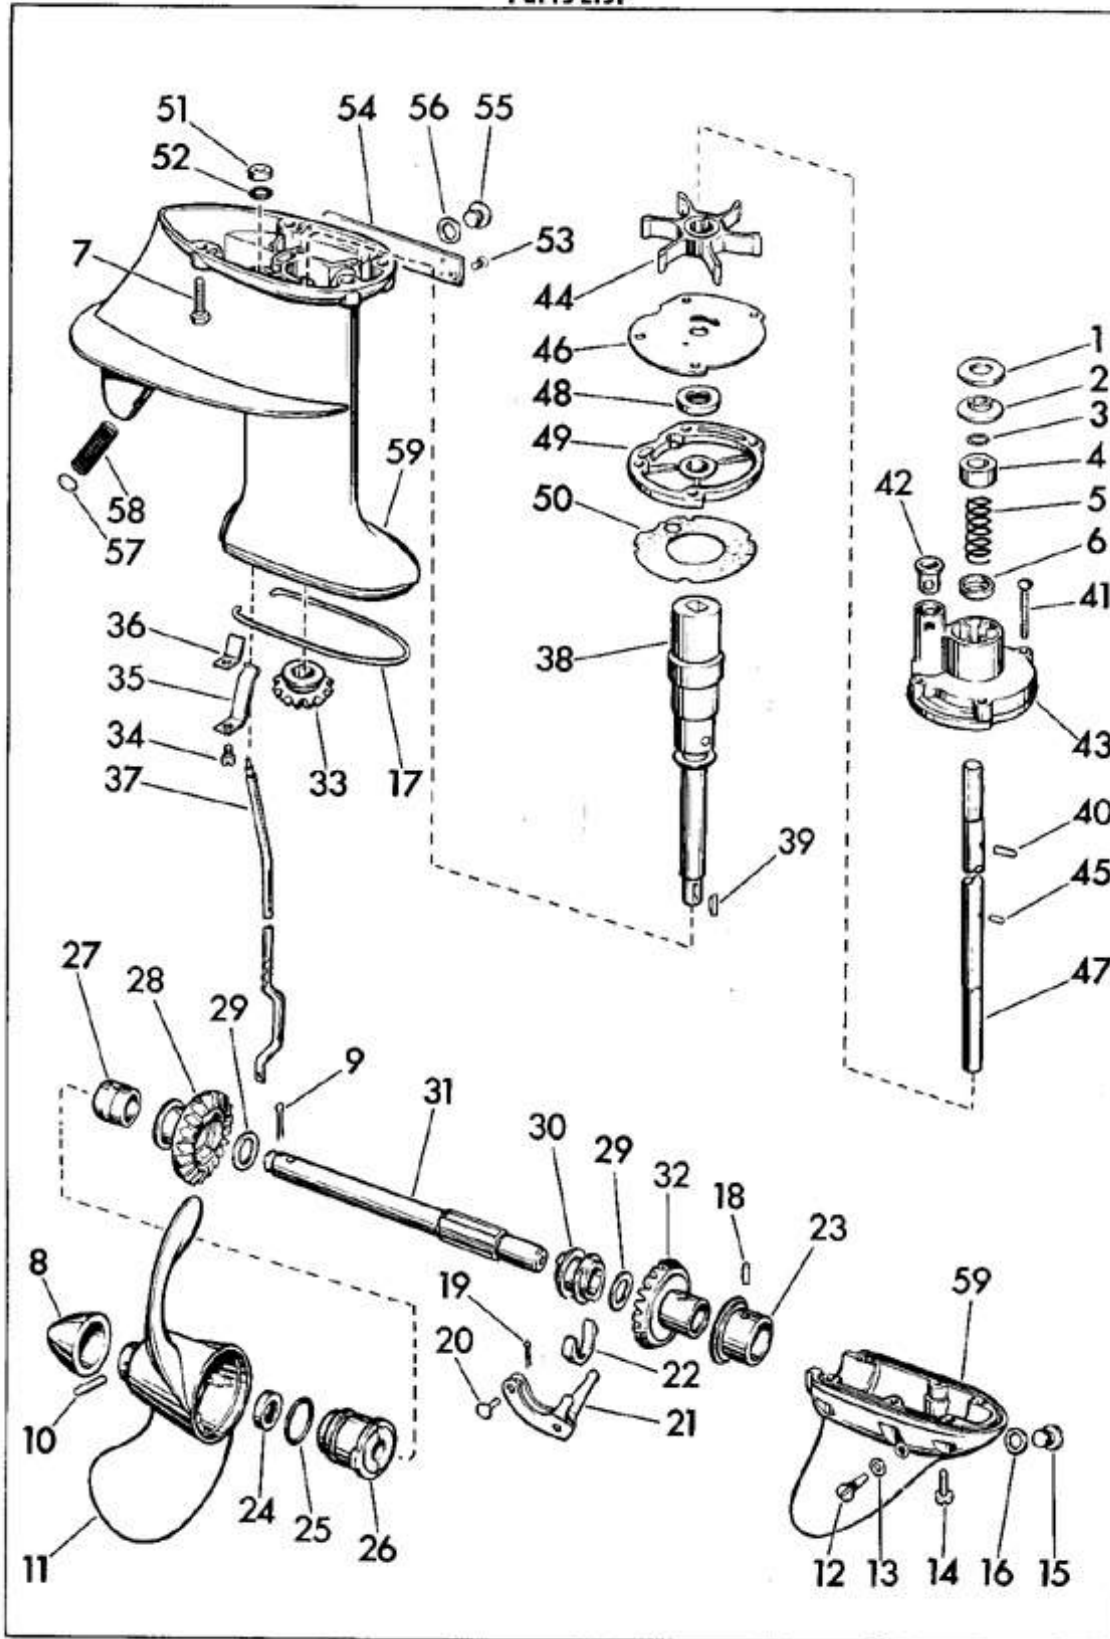

GEAR CASE

Parts List

GEAR CASE Parts List

5D15

Ref. No.	Part No.	Description	Ref. No.	Part No.	Description
1	303355	Gasket - Driveshaft to Crankcase . . .	30	305214	Clutch Dog Shifter Assembly . . . . .
2	303356	Plate - Driveshaft to Crankcase	31	305215	Shaft - Propeller . . .
3	303347	"O" Ring - Seal, Driveshaft	32	377152	Gear & Bushing Assy., Front . . . . .
4	303391	Seal - Lower Brg. to Driveshaft . . .	33	304009	Pinion - Drive Shaft . . .
5	303357	Spring - Lower Bearing Seal	34	306478	Screw - Detent Spring . . .
6	303327	Washer - Spring Retaining	35	303466	Spring - Detent . . . . .
7	302325	Screw - Exh. Tube to Gearcase	36	303700	Spring - Backup, Detent Spring . . . . .
8	303365	Cap - Propeller . . .	37	303401	Rod - Shift . . . . .
9	306349	Pin - Cotter, Propeller Shaft . . .	38	376073	Pinion Shaft & Shock Absorber Pilot Assy. . . . .
10	302333	Pin - Drive	39	1-135	Key - Pinion to Pinion Shaft . . . . .
11	592063	Propeller & Bushing Assembly	40	303261	Pin - Drive Shaft . . . . .
12	303358	Pin - Shifting Lever Pivot	41	303395	Screw - Impeller Housing . . . . .
13	304083	Washer - Pivot Pin . . .	42	302497	Grommet - Water Tube, Lower . . . . .
14	304071	Screw - Lower to Upper Gearcase . . .	43	303442	Housing - Impeller . . .
15	27-283	Screw - Grease Plug (Drain)	44	277181	Impeller & Insert Assembly . . . . .
16	27-284	Washer - Grease Plug (Drain)	45	300771	Pin - Impeller to Driveshaft . . . . .
17	303328	Seal - Upper to Lower Gearcase . . .	46	303376	Plate - Impeller Hsg. . .
18	300611	Pin - Dowel	47	376093	Driveshaft & Pin Assy. (Incl. #40) . . . . .
19	306376	Pin - Cotter, Pivot Pin	48	300599	Seal - Bearing Housing . . .
20	302504	Pin - Shift Rod	49	376074	Bearing Housing & Bearing Assembly . . .
21	303340	Lever - Shifter	50	303339	Gasket - Bearing Housing to Gearcase . . .
22	303381	Cradle - Shifter	51	303332	Bushing - Shift Rod, Lower . . . . .
23	303380	Bearing - Front, Gearcase	52	301877	"O" Ring - Shift Rod . . .
24	303345	Seal - Gearcase Head	53	302681	Screw - Bypass Cover . . .
25	303360	"O" Ring - Gearcase Head	54	304579	Cover - Water Bypass . . .
26	376776	Gearcase Head & Bearing Assy.	55	27-283	Screw - Grease Plug, Fill . . . . .
27	303998	Bushing - Rear Reversing Gear . . .	56	27-284	Washer - Grease Plug, Fill . . . . .
28	305216	Gear - Rear Reversing	57	300314	Plug - Water Intake Screen . . . . .
29	303361	Washer - Thrust	58	303331	Screen - Water Intake . . . . .
			59	376775	Gearcase Assy. (Incl. #14, 15, 16, 17, 18, 51, 52, 55, 56, 57, and 58) . . . . .