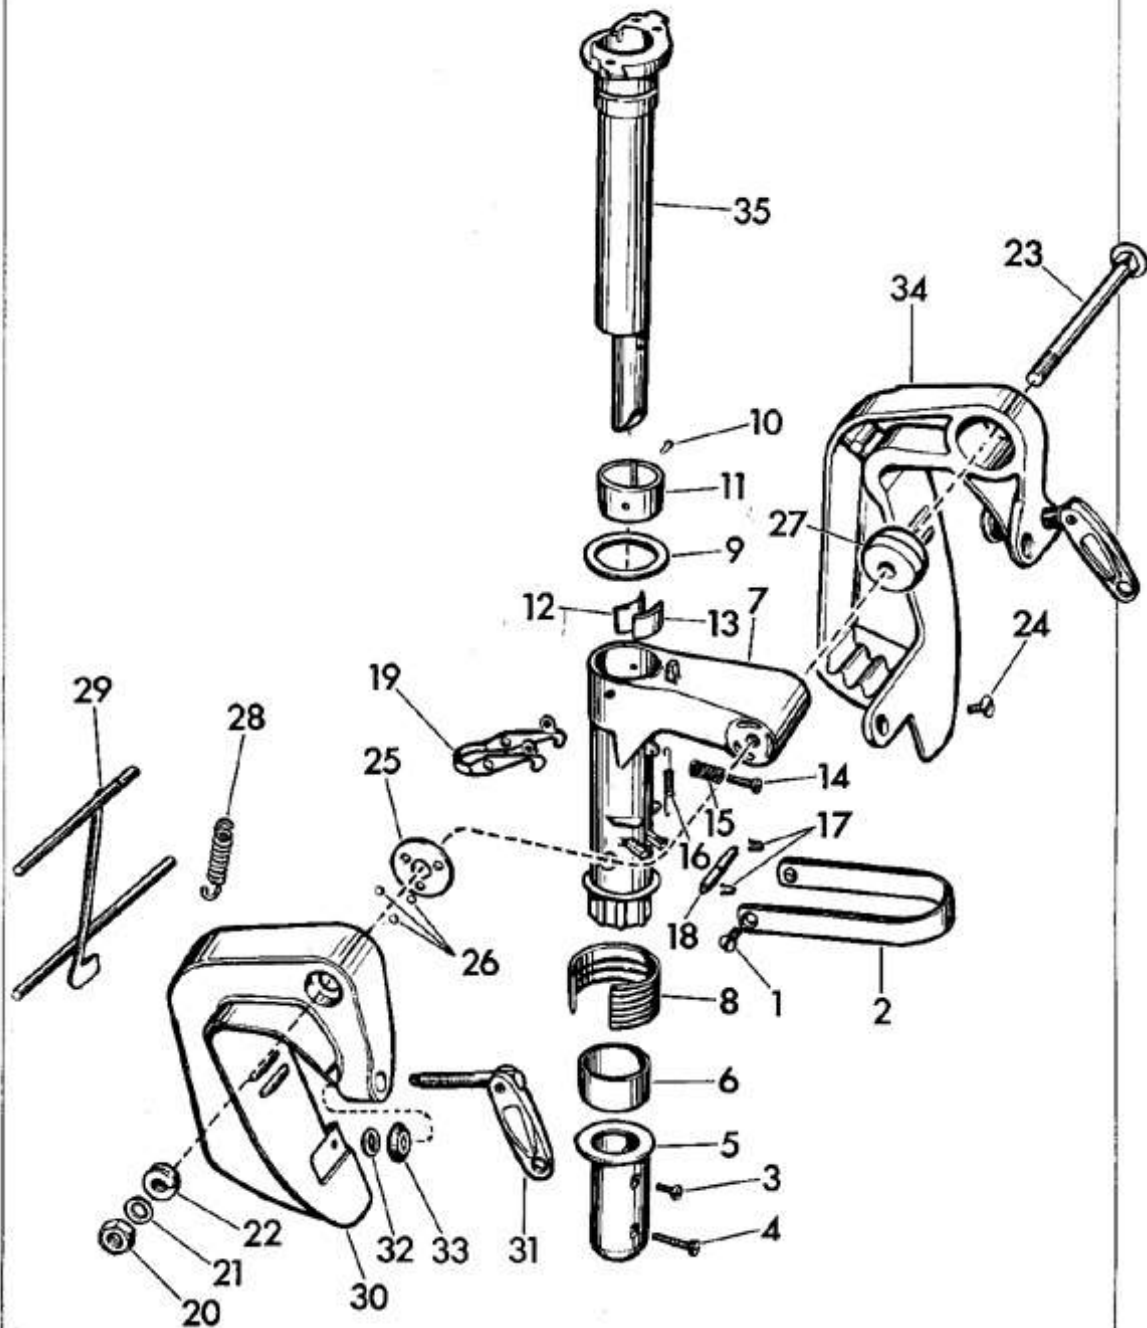

MANIFOLD & BRACKET

MORE PARTS SHOWN
ON PAGE 20

MANIFOLD & BRACKET Parts List

5D15

Ref. No.	Part No.	Description	Ref. No.	Part No.	Description
1	303397	Screw - Friction Band	19	304129	Lever - Reverse
2	303392	Band - Friction			Locking . . . . .
3	303393	Screw - Steering Brkt. to Retainer, Upper. .	20	306386	Nut - Tilting Bolt . . .
4	302677	Screw - Steering Brkt. to Retainer, Lower .	21	25-196	Washer - Tilting Bolt .
5	303372	Retainer - Strg. Brkt.	22	302051	Spring - Tilting Bolt .
6	303362	Sleeve - Friction Band	23	303349	Bolt - Tilting . . . . .
7	304131	Bracket - Swivel . . .	24	303396	Screw - Stern Brkt., Port to Starboard . .
8	303371	Absorber - Shock, Lower Swivel Brkt. .	25	202617	Shim - Stern Brkt. to Swivel Bracket . . .
9	303359	Washer - Thrust, Strg. Bracket to Swivel Bracket . . .	26	160084	Ball - Stern Bracket to Swivel Bracket . .
10	303696	Pin - Swivel Bracket to Upper Liner . . .	27	301983	Washer - Conical . . .
11	303370	Liner - Upper	28	202021	Spring - Tilting Lever . . . . .
12	303697	Spacer - Co-pilot to Upper Liner	29	376395	Tilting Lever Assy. . .
13	303363	Plate - Co-pilot . . .	30	376082	Stern Bracket Assy., Starboard . . . . .
14	132679	Screw - Co-pilot Plate	31	375744	. Clamp Screw, Plate and Retainer Assy.
15	551113	Spring - Co-pilot Plate Screw	32	302420	. . Retainer - Swivel Plate . . . . .
16	303464	Spring - Reverse Lock Rod to Swivel Brkt. .	33	41-48	. . Plate - Clamp Screw Swivel . .
17	303049	Pin - Cotter, Reverse Lock Shaft	34	376081	Stern Bracket Assy., Port (Also Incl. Items 31, 32 & 33) . .
18	304130	Rod - Reverse Lock .	35	303500	Shaft - Steering Brkt. Pilot . . . . .