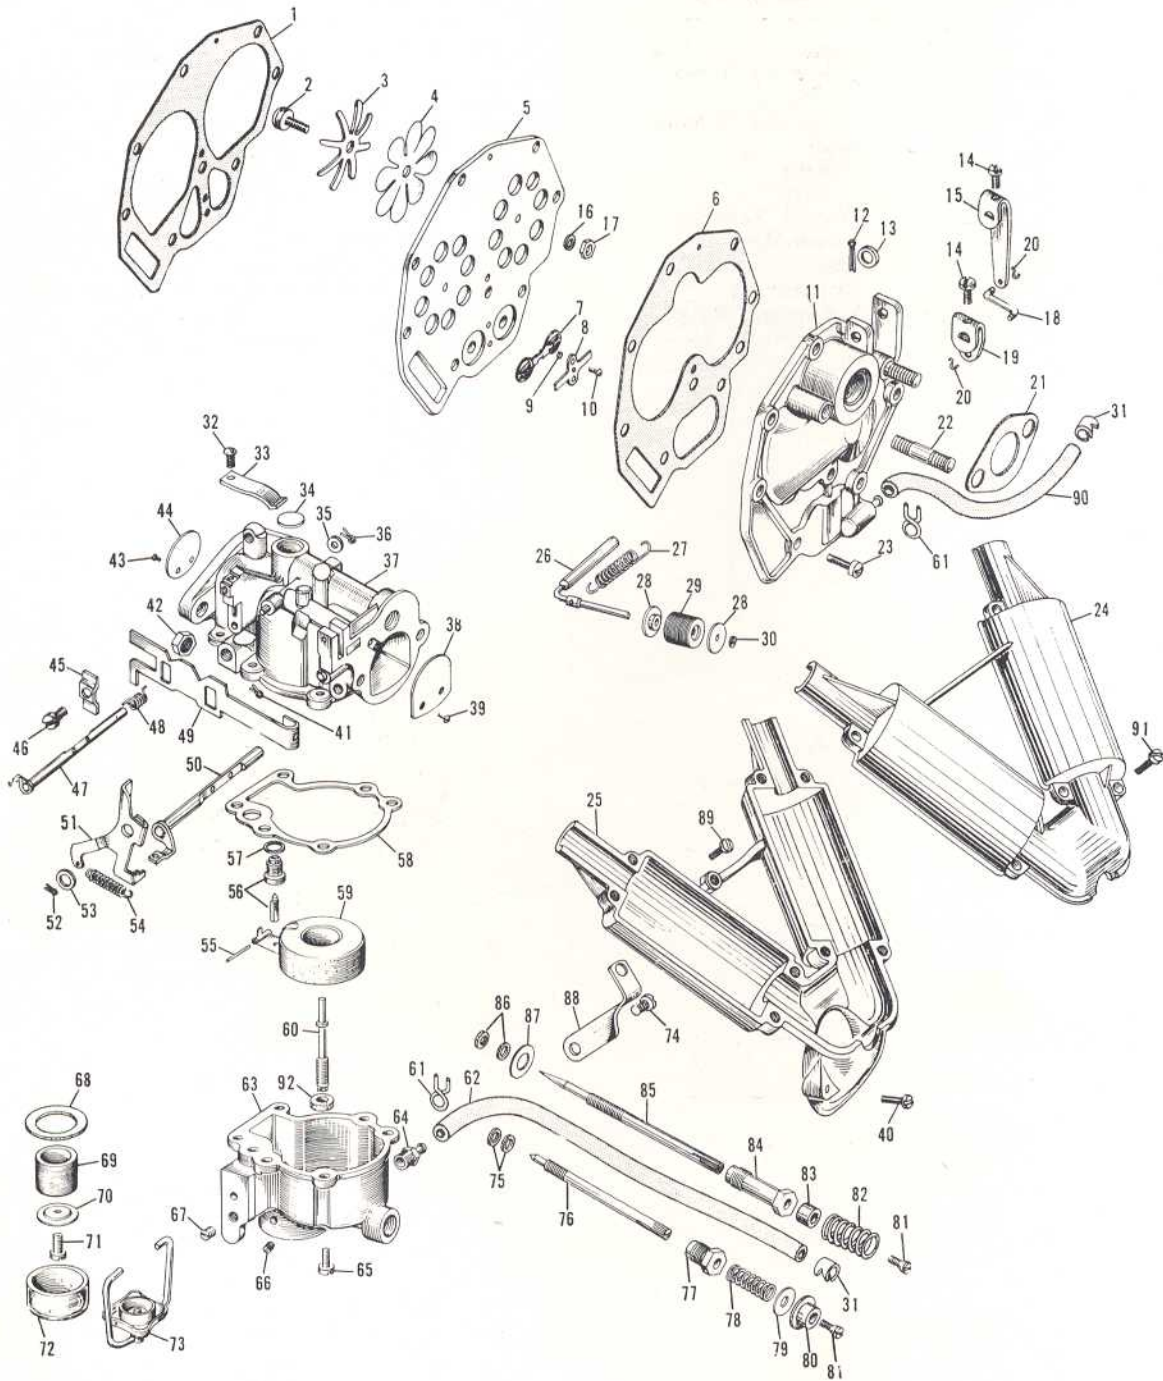

CARBURETOR AND LEAF VALVE GROUP

PHOTO AND PART NUMBERS FOR CARBURETOR AND LEAF VALVE GROUP

Photo No.	Part No.	Name of Part	Photo No.	Part No.	Name of Part
1	303484	Gasket	47	376153	Throttle Shaft & Lever Assembly
2	301858	Screw	48	303765	Spring
3	302047	Leaf Stop	49	303143	Choke Rod
4	301965	Leaf	50	375993	Choke Shaft & Lever Assembly
5	303483	Leaf Plate	51	303144	Bellerank
6	303486	Gasket	52	41-163	Cotter Pin
	(376260	Leaf Plate Assembly)	53	85-54	Washer
7	302042	Check Valve	54	302747	Spring
8	302048	Spring	55	300096	Hinge Pin
9	302046	Spacer	56	375985	Float Valve & Seat Assembly
10	19-191	Screw	57	301996	Gasket
11	376114	Manifold, Nipple and Stud Assembly	58	302994	Gasket
12	41-163	Cotter Pin	59	375919	Float & Float Arm Assembly
13	303048	Washer	60	303618	Nozzle
14	302346	Screw	61	302647	Clamp
15	303540	Arm	62	203286	Hose
16	71-1487	Lockwasher	63	303130	Float Chamber
17	85-64	Nut	64	303172	Nipple
18	303539	Link	65	71-1589	Screw
19	303491	Arm	66	303041	Screw
20	41-110	Pin	67	303125	Screw Plug
21	303531	Gasket	68	303122	Gasket
22	302822	Stud	69	303133	Filter Element
23	43-110	Screw	70	303134	Retainer
24	203352	Air Silencer-Upper Half	71	132509	Screw
25	203353	Air Silencer-Lower Half	72	303121	Filter Bowl
26	303541	Cam Follower	73	376231	Filter Yoke Assembly
27	203276	Spring	74	43-147	Screw
28	303279	Bushing	75	43-123	Packing
29	203362	Roller	76	303159	Needle Valve-High Speed
30	203363	Retainer	77	300179	Nut
31	301822	Clamp	78	303518	Spring
32	302430	Screw	79	202065	Washer
33	303132	Spring	80	303535	Grommet
34	202310	Expansion Plug	81	551517	Screw
35	303048	Washer	82	303548	Spring
36	303049	Cotter Pin	83	303532	Sleeve
37	376253	Carb. Body, Bell-crank Shaft & Plug Assembly	84	303291	Nut
	(376120	Carburetor Assembly Complete)	85	303758	Needle Valve - Slow Speed
38	303126	Choke Valve	86	43-123	Packing
39	303760	Screw	87	203355	Washer
40	132346	Screw	88	303544	Bracket
41	21-163	Cotter Pin	89	43-156	Screw
42	7-46	Nut	90	203287	Hose
43	303760	Screw	91	43-259	Screw
44	303495	Throttle Valve	92	302984	Gasket
45	303117	Bracket			
46	131249	Screw			

See Page 22 for Numerical Part List

Order All Parts from Nearest Service Station or Dealer