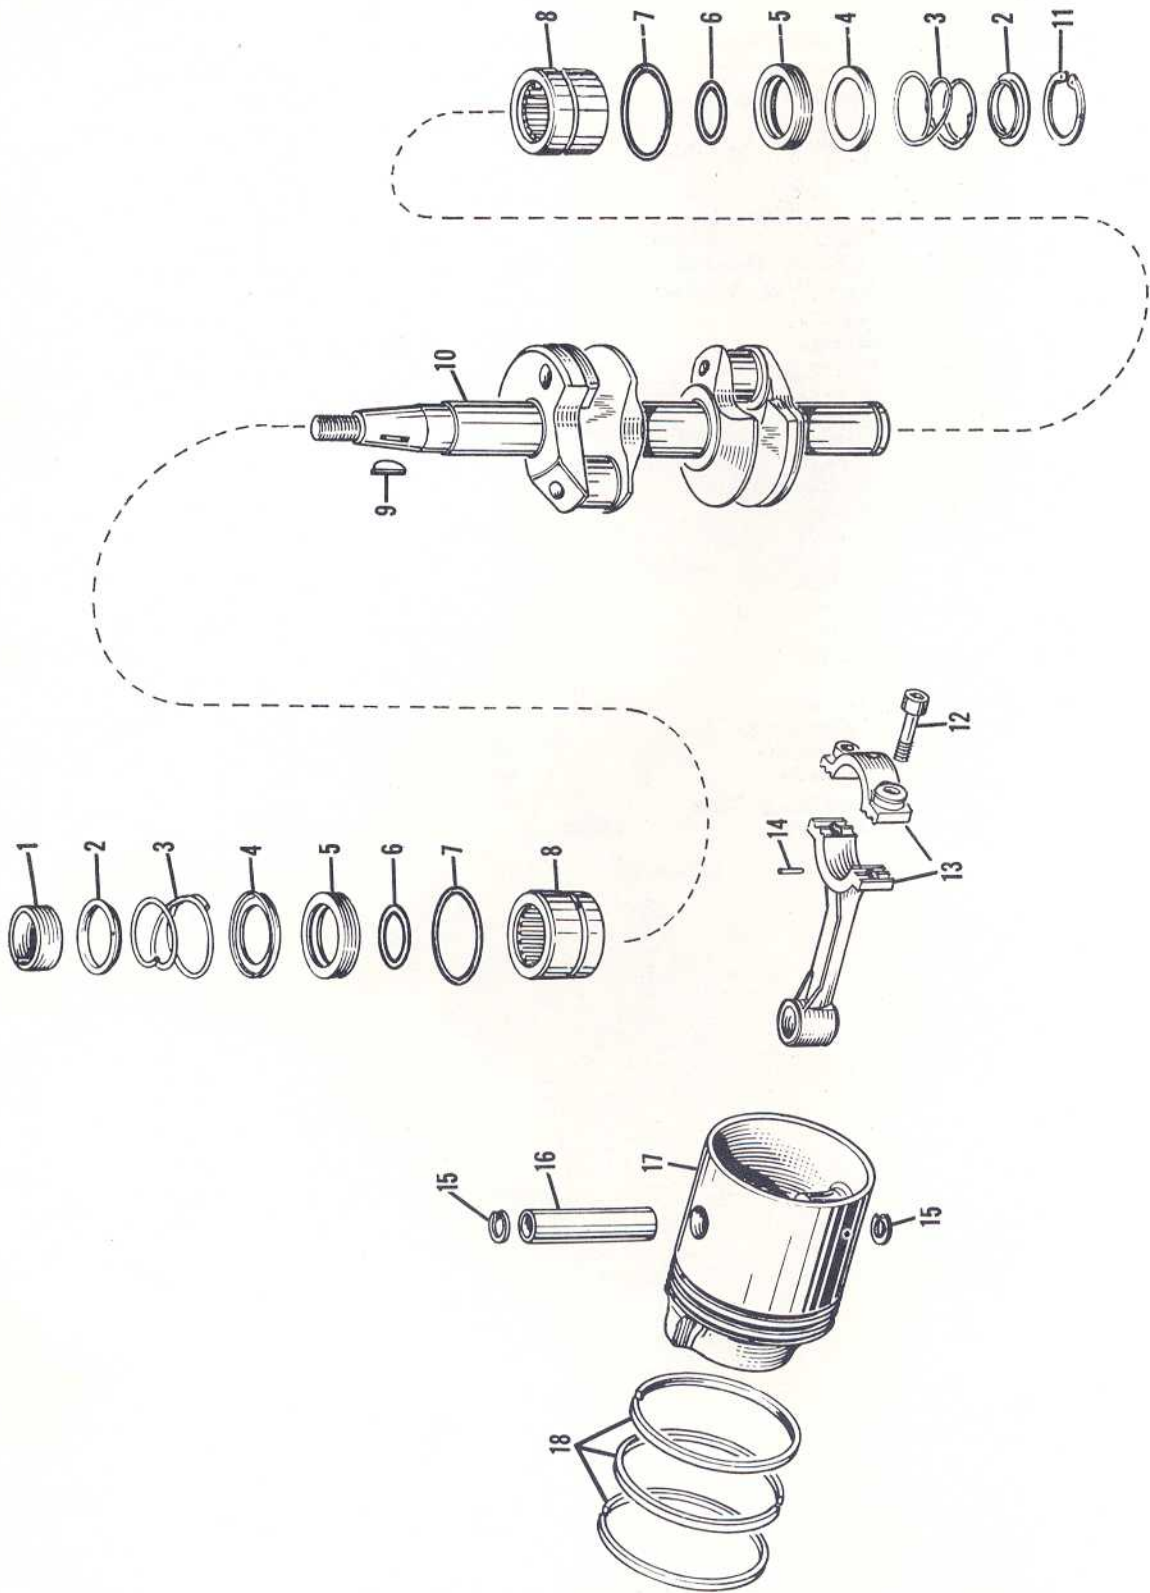

CRANKSHAFT GROUP

Be Sure to Specify Model and Serial Number of Motor When Ordering Parts

PHOTO AND PART NUMBERS FOR CRANKSHAFT, PISTON
AND CONNECTING ROD GROUP

Photo No.	Part No.	Name of Part	Photo No.	Part No.	Name of Part
1	510168	Cam	13	376223	Connecting Rod Assembly
2	301857	Retaining Washer	14	27-148	Needle Bearing
3	301861	Spring	15	303712	Retaining Ring - Wrist Pin
4	301860	Retaining Washer	16	303711	Wrist Pin
5	302036	Seal	17	376202	Piston & Dowel Pin Assembly
6	301967	O-Ring		(376224	Piston, Connecting Rod - with rings - upper)
7	302035	O-Ring		(376226	Piston, Connecting Rod - with rings - lower)
8	302499	Needle Bearing Assembly	18	301787	Piston Rings
9	120395	Key			
10	376107	Crankshaft			
11	301859	Retaining Ring			
12	202967	Screw			

See Page 22 for Numerical Part List

Order All Parts from Nearest Service Station or Dealer