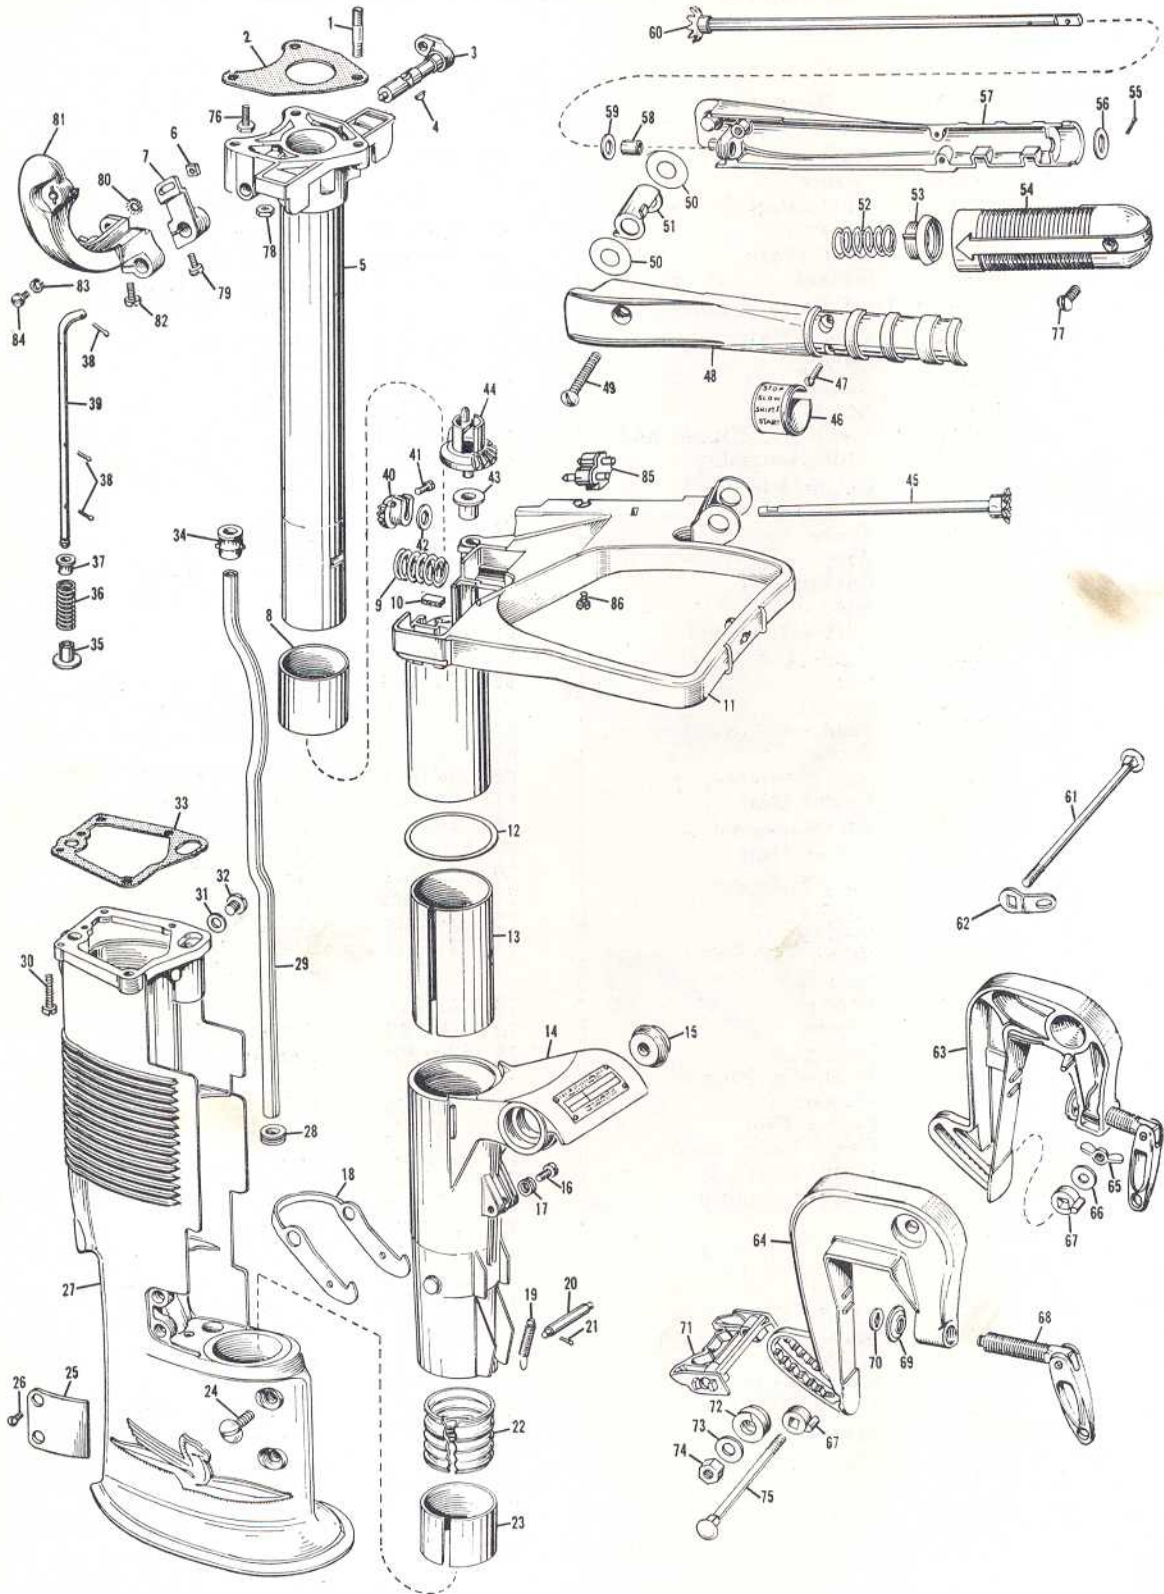

LOWER UNIT AND STEERING HANDLE GROUP

PHOTO AND PART NUMBERS FOR LOWER UNIT AND STEERING HANDLE GROUP

Photo No.	Part No.	Name of Part	Photo No.	Part No.	Name of Part
1	15-149	Stud	46	303110	Plate
2	302232	Gasket	47	133452	Screw
3	375976	Shaft and Lever Assembly	48	303093	Steering Handle - Inner Half
4	25-271	Key	49	303078	Screw
5	375964	Flange and Drive-shaft Casing Assembly	50	303079	Washer
6	303189	Nut	51	303096	Cover
7	203268	Lever	52	301656	Spring
8	303075	Lining	53	303282	Friction Block
9	303077	Spring	54	303213	Grip
10	303076	Pad	55	300346	Groove Pin
11	375968	Steering Bracket and Bushing Assembly	56	303252	Washer
12	301892	Thrust Washer	57	376042	Steering Handle and Bushing Assembly
13	301893	Lining	58	302717	Bushing
14	375635	Swivel Bracket and Screw Assembly	59	302712	Washer
15	301983	Conical Washer	60	375977	Gear and Shaft Assembly
16	15-251	Screw	61	301984	Bolt
17	71-1085	Spring	62	300364	Link
18	302518	Locking Lever	63	375613	Stern Bracket and Clampscrew Assembly - Port
19	301898	Spring	64	375614	Stern Bracket and Clampscrew Assembly - Star
20	301895	Rod	65	41-59	Wing Nut
21	301974	Cotter Pin	66	37-154	Washer
22	301899	Rubber Bushing	67	301897	Lockplate
23	301900	Spacer	68	375742	Clampscrew, Swivel Plate and Retainer Assembly
24	303136	Screw	69	41-48	Swivel Plate
25	303135	Cover Plate	70	302420	Retainer
26	302681	Screw	71	302519	Thrust Socket
27	375998	Exhaust Housing Assembly	72	302051	Spring
28	302498	Grommet	73	25-196	Washer
29	303097	Water Tube	74	17-182	Nut
30	25-238	Screw	75	303232	Bolt
31	27-284	Washer	76	7-116	Screw
32	27-283	Flush Plug	77	302710	Screw
33	303138	Gasket	78	7-46	Nut
34	302497	Grommet	79	43-110	Screw
35	301915	Sleeve	80	51-137	External Lockwasher
36	301914	Spring	81	277223	Gear Shift Handle
37	301913	Sleeve	82	51-47	Screw
38	15-268	Cotter Pin	83	19-124	Lockwasher
39	303101	Shift Rod	84	21-167	Screw
40	303142	Pinion	85	375788	Body Assembly
41	71-1352	Screw	86	303311	Screw
42	303107	Washer			
43	303140	Bushing			
44	303141	Gear			
45	375979	Gear and Shaft Assembly			

MODEL QDL-15 PARTS THAT DIFFER FROM MODEL QD-15

29	303258	Water Tube - QDL (See Page 17 for other QDL-15 Parts)

See Page 22 for Numerical Part List

Order All Parts from Nearest Service Station or Dealer