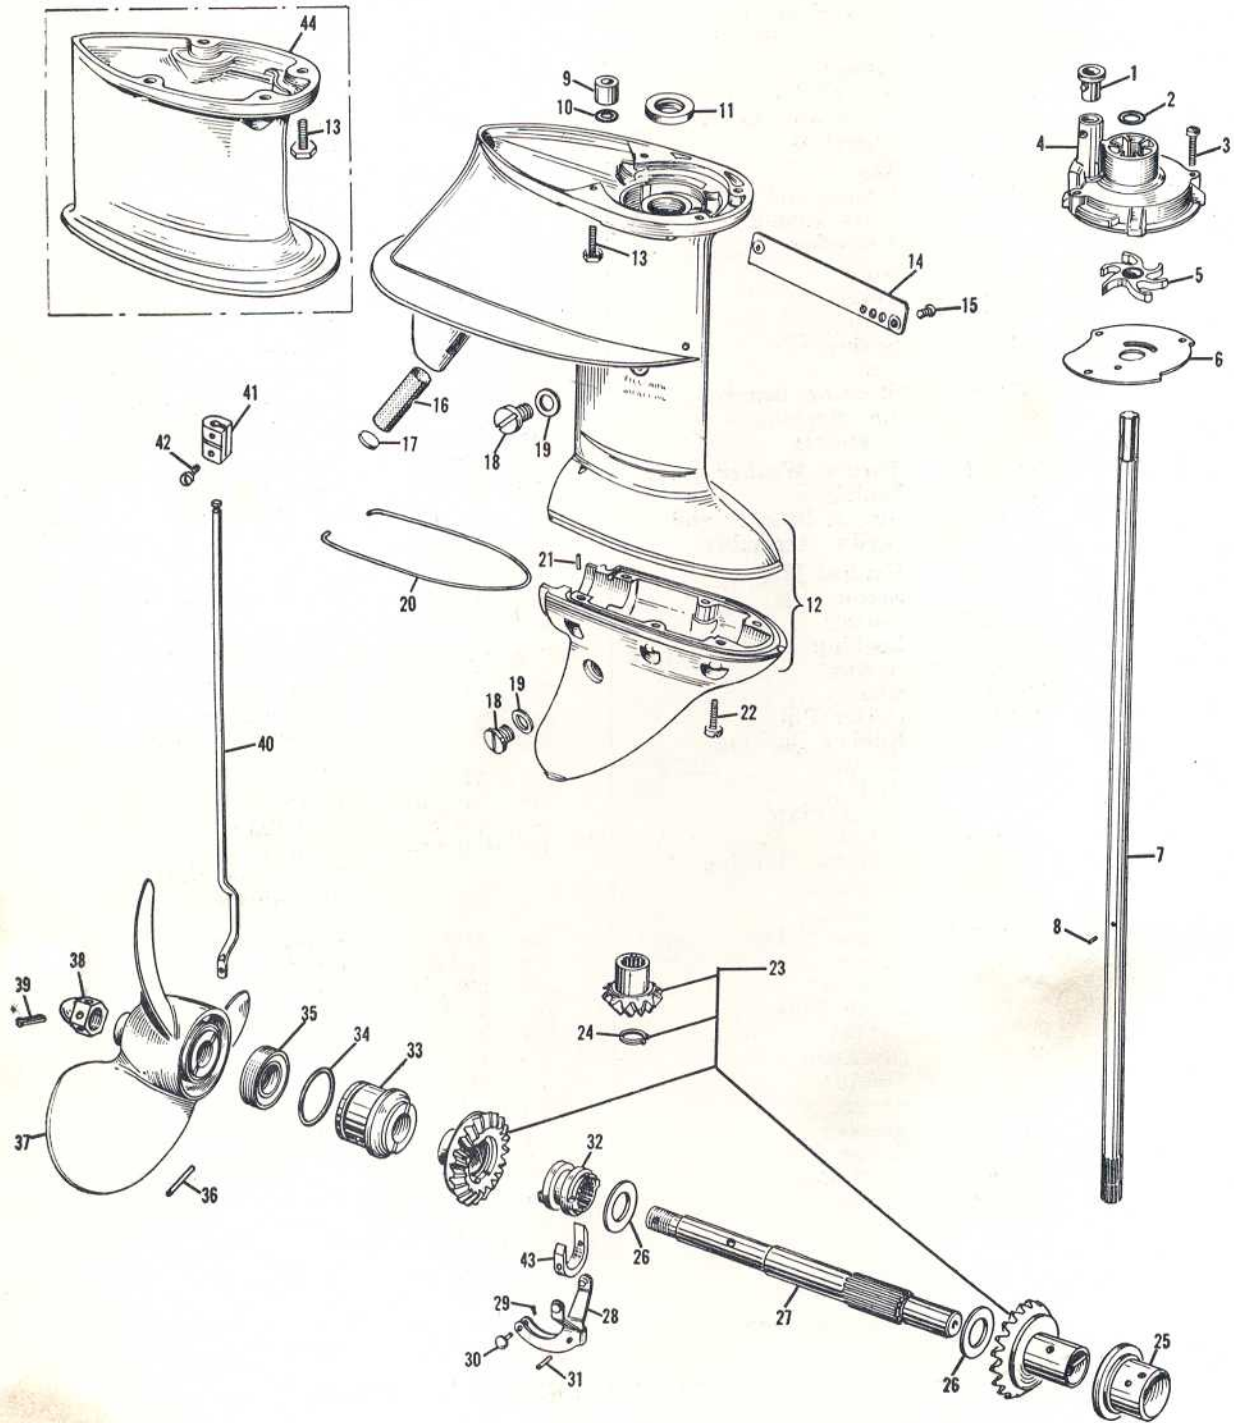

**MODEL QDL-15 PARTS THAT DIFFER FROM MODEL QD-15**

29	303258	Water Tube - QDL (See Page 17 for other QDL-15 Parts)
----	--------	--

See Page 22 for Numerical Part List

Order All Parts from Nearest Service Station or Dealer

# GEARCASE ASSEMBLY

PHOTO AND PART NUMBERS FOR GEARCASE ASSEMBLY

Photo No.	Part No.	Name of Part	Photo No.	Part No.	Name of Part
1	302497	Grommet	24	301883	Retaining Ring
2	303067	O-Ring	25	302496	Bearing
3	302508	Screw	26	301884	Thrust Washer
4	303070	Impeller Housing	27	302483	Propeller Shaft
5	375638	Impeller Assembly	28	375755	Shifter Lever and Pin Assembly
6	303069	Plate			
7	303481	Driveshaft	29	301912	Cotter Pin
8	300771	Pin	30	302504	Pin
9	301878	Bushing	31	302501	Pivot Pin
10	301877	O-Ring	32	375711	Shifter Assembly
11	41-62	Seal	33	375751	Gearcase Head and Bearing Assembly
12	375784	Gearcase and Bearing Assembly			
13	302510	Screw	34	302493	O-Ring
14	302505	Cover	35	302495	Seal
15	302509	Screw	36	301923	Drive Pin
16	302757	Screen	37	375605	Propeller and Bushing Assembly
17	300314	Plug			
18	27-283	Plug	38	132477	Nut
19	27-284	Washer	39	302381	Cotter Pin
20	302513	Seal	40	303098	Shift Rod
21	300611	Dowel	41	303794	Connector
22	33-76	Screw	42	303795	Screw
23	375844	Pinion, Gears and Bushing Assembly	43	302500	Cradle

MODEL QDL-15 PARTS THAT DIFFER FROM MODEL QD-15

7	303482	Driveshaft (QDL)
13	302510	Screw (QDL)
40	303257	Shift Rod (QDL)
44	303260	Gearcase Extension (QDL)

(See Page 15 for QDL Water Tube)

See Page 22 for Numerical Part List