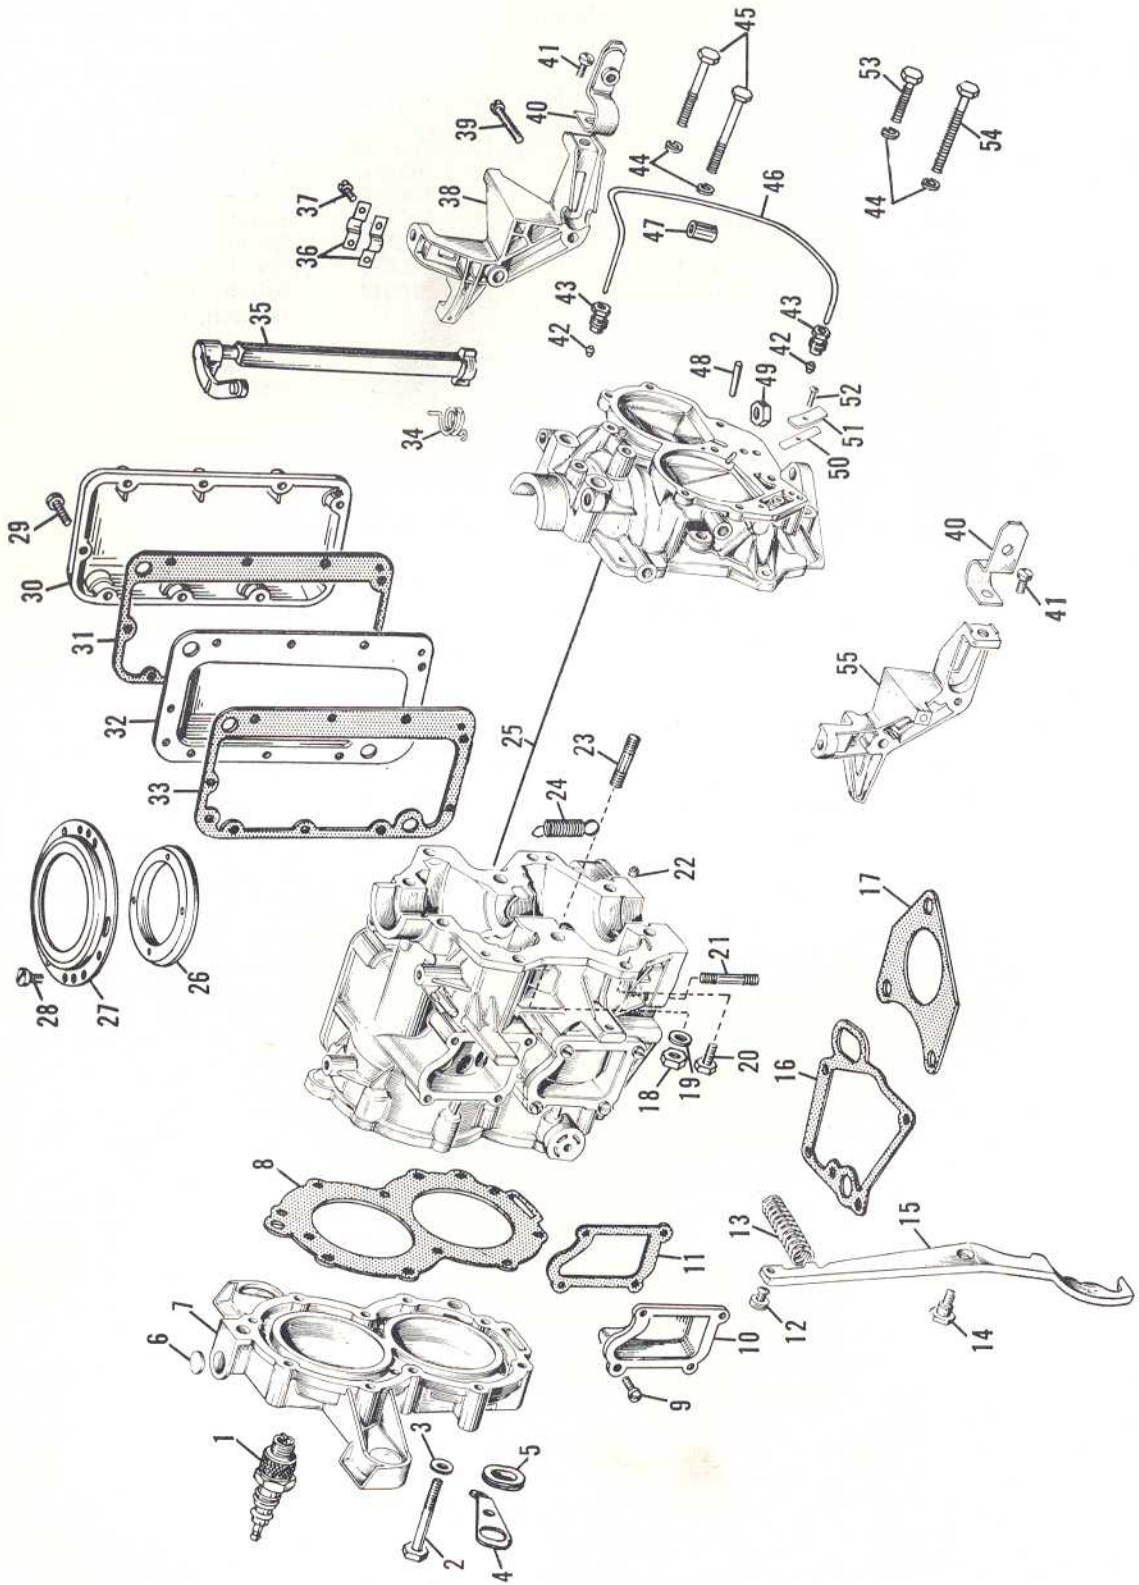

POWER HEAD GROUP

Be Sure to Specify Model and Serial Number of Motor When Ordering Parts

PHOTO AND PART NUMBERS FOR POWER HEAD GROUP

Photo No.	Part No.	Name of Part	Photo No.	Part No.	Name of Part
1	200322	Spark Plug	28	41-223	Screw
2	302009	Screw	29	132346	Screw
3	300399	Washer	30	303103	Cover
4	300455	Anchor	31	301853	Gasket
5	300454	Grommet	32	301849	Cover
6	27-309	Core Plug - Top	33	301854	Gasket
6	19-51	Core Plug - Bottom	34	303725	Spring
7	376130	Cylinder Head & Core Plug Assembly	35	303145	Lever
8	301862	Gasket	36	303109	Bearing Clamp
9	43-259	Screw	37	43-156	Screw
10	301848	Cover	38	303501	Bracket
11	301847	Gasket	39	41-178	Screw
12	203453	Bumper	40	376131	Spring & Nut Assembly
13	302587	Spring	41	43-156	Screw
14	302592	Screw	42	11-61	Gland
15	303485	Shifter Lock	43	41-105	Packing Nut
16	303138	Gasket	44	37-154	Washer
17	302232	Gasket	45	300355	Screw
18	7-46	Nut	46	376291	Oil Line Assembly
19	37-154	Washer	47	302811	Spacer
20	51-135	Screw	48	300402	Taper Pin
21	7-143	Stud	49	7-46	Nut
22	302037	Dowel	50	203235	Leaf Valve
23	21-170	Stud	51	203248	Plate
24	302827	Spring	52	19-191	Screw
25	376252	Cylinder & Crankcase Assembly	53	21-487	Screw
26	303277	Retaining Ring	54	25-242	Screw
27	303278	Support	55	303604	Bracket

See Page 22 for Numerical Part List

Order All Parts from Nearest Service Station or Dealer