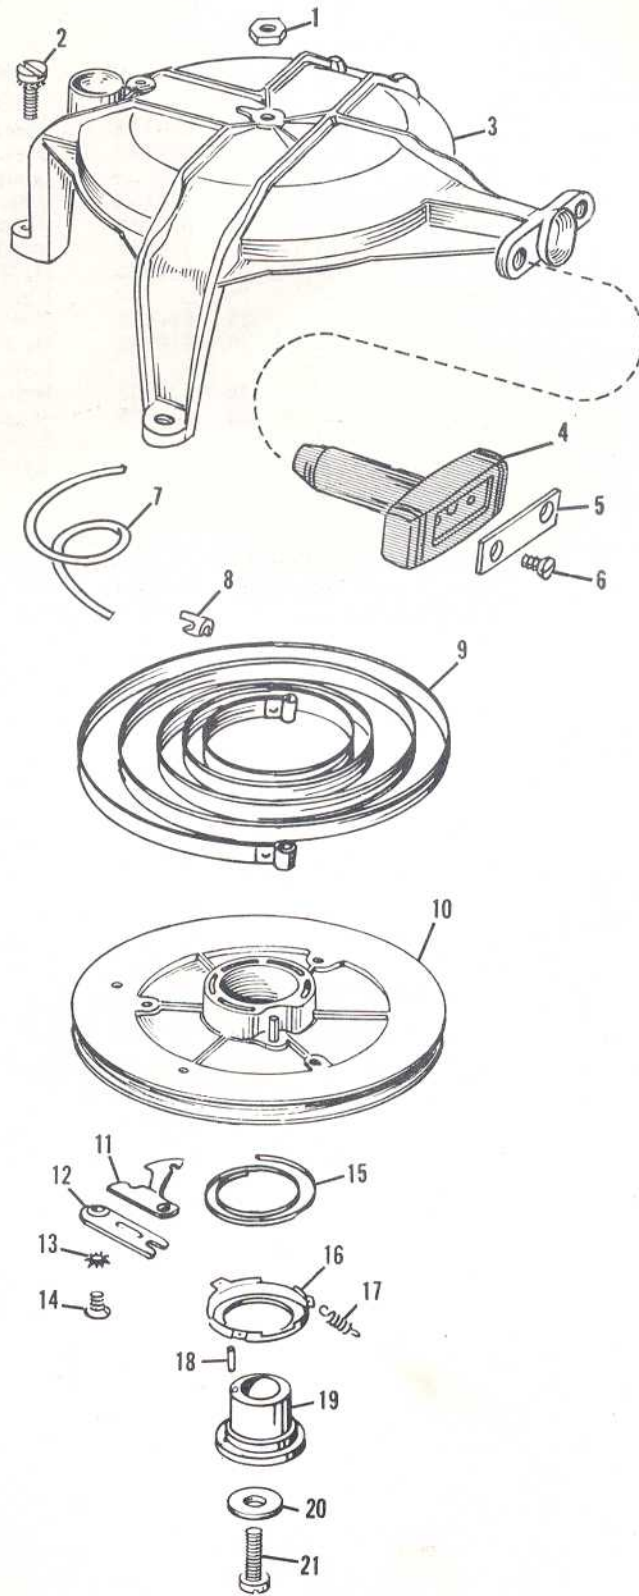

STARTER GROUP

Be Sure to Specify Model and Serial Number of Motor When Ordering Parts

PHOTO AND PART NUMBERS FOR STARTER GROUP

Photo No.	Part No.	Name of Part	Photo No.	Part No.	Name of Part
1	302103	Nut	11	202470	Starter Pawl
2	303288	Screw	12	202317	Retainer
3	376136	Starter Housing & Pin Assembly	13	71-1026	Lockwasher
4	376132	Handle	14	302104	Screw
5	303516	Clamp Plate	15	302222	Friction Spring
6	41-205	Screw	16	202114	Equalizer Cup
7	42-137	Starter Rope & Anchor Assembly	17	202155	Spring
8	41-314	Anchor	18	202156	Pin
9	41-197	Starter Spring Assembly	19	276643	Spindle & Pin Assembly
10	590646	Starter Pulley Assembly	20	202356	Washer
			21	51-223	Screw

See Page 22 for Numerical Part List

Order All Parts from Nearest Service Station or Dealer