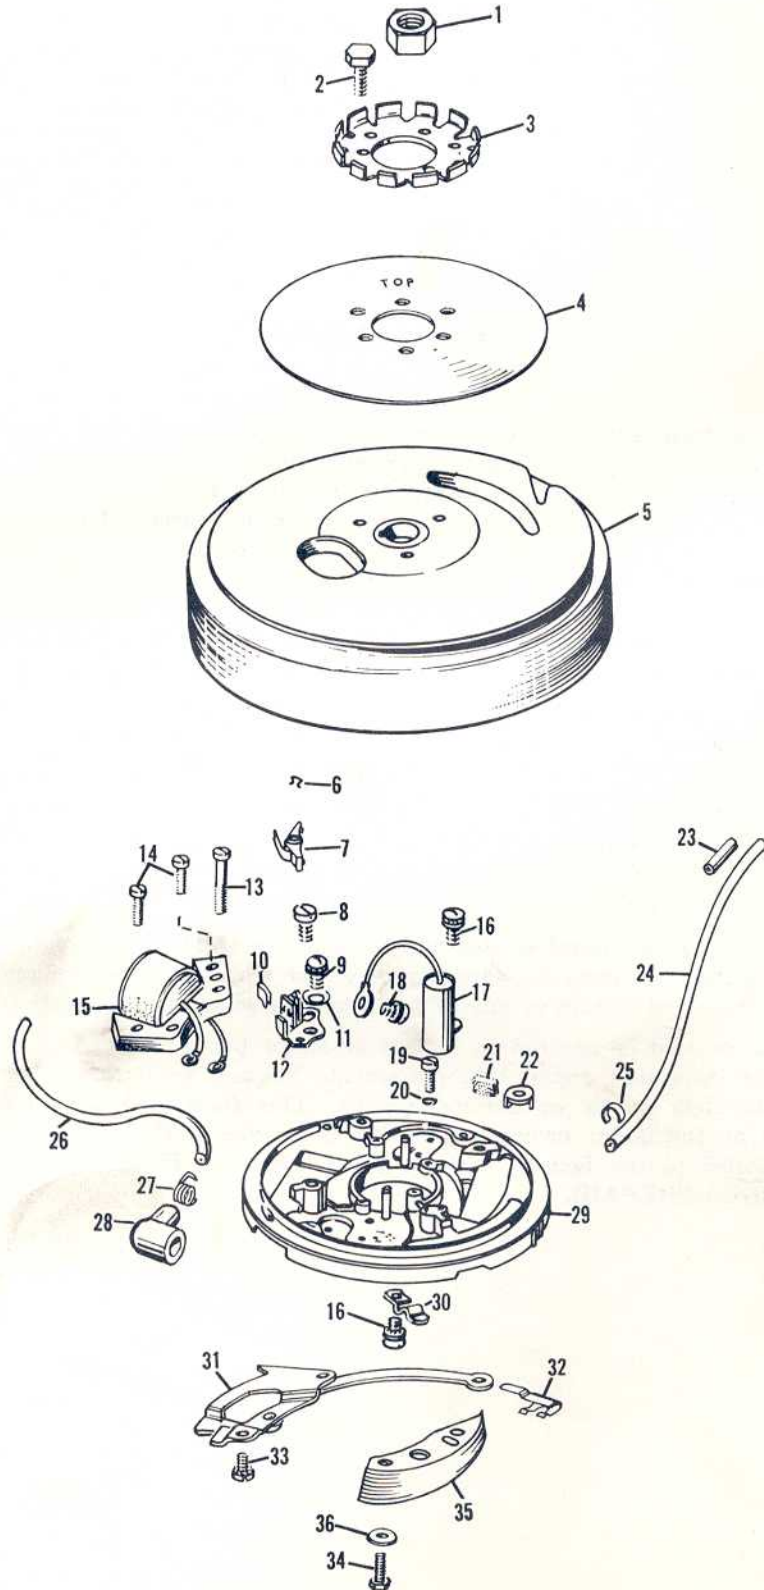

# MAGNETO GROUP

PHOTO AND PART NUMBERS FOR MAGNETO GROUP

Photo No.	Part No.	Name of Part	Photo No.	Part No.	Name of Part
1	301988	Nut	18	510194	Screw
2	303289	Screw	19	510192	Screw
3	202111	Ratchet	20	3-28	Lockwasher
4	303249	Cover	21	510189	Oiler Wick
5	580155	Flywheel Assembly	22	510188	Oiler Clip
6	71-1052	Spring Clip	23	510233	Insulating Sleeve
7	580123	Breaker Arm Assembly	24	510234	H. T. Lead - Upper
	(580148 Breaker Assembly Complete)		25	71-1239	Marker
8	510185	Eccentric Screw	26	510235	H. T. Lead - Lower
9	15-249	Screw	28	510232	Rubber Cover
10	510204	Clip	29	580168	Armature Plate, Sleeve and Post Assembly
11	510208	Bow Washer		(580153 Armature Plate Assembly Complete)	
12	580122	Breaker Base Assembly	30	510218	Clamp
	(580148 Breaker Assembly Complete)		31	375995	Link and Stop Assembly
13	510191	Screw	32	303146	Spring Clip
14	510195	Screw	33	510193	Screw
15	580118	Coil and Lamination Assembly	34	302750	Screw
16	510193	Screw	35	203277	Cam
17	510173	Condenser	36	300154	Washer

## PHOTO AND PART NUMBERS FOR STARTER GROUP

Photo No.	Part No.	Name of Part	Photo No.	Part No.	Name of Part
1	302103	Nut	11	202470	Starter Pawl
2	303288	Screw	12	202317	Retainer
3	376136	Starter Housing & Pin Assembly	13	71-1026	Lockwasher
4	376132	Handle	14	302104	Screw
5	303516	Clamp Plate	15	302222	Friction Spring
6	41-205	Screw	16	202114	Equalizer Cup
7	42-137	Starter Rope & Anchor Assembly	17	202155	Spring
8	41-314	Anchor	18	202156	Pin
9	41-197	Starter Spring Assembly	19	276643	Spindle & Pin Assembly
10	590646	Starter Pulley Assembly	20	202356	Washer
			21	51-223	Screw