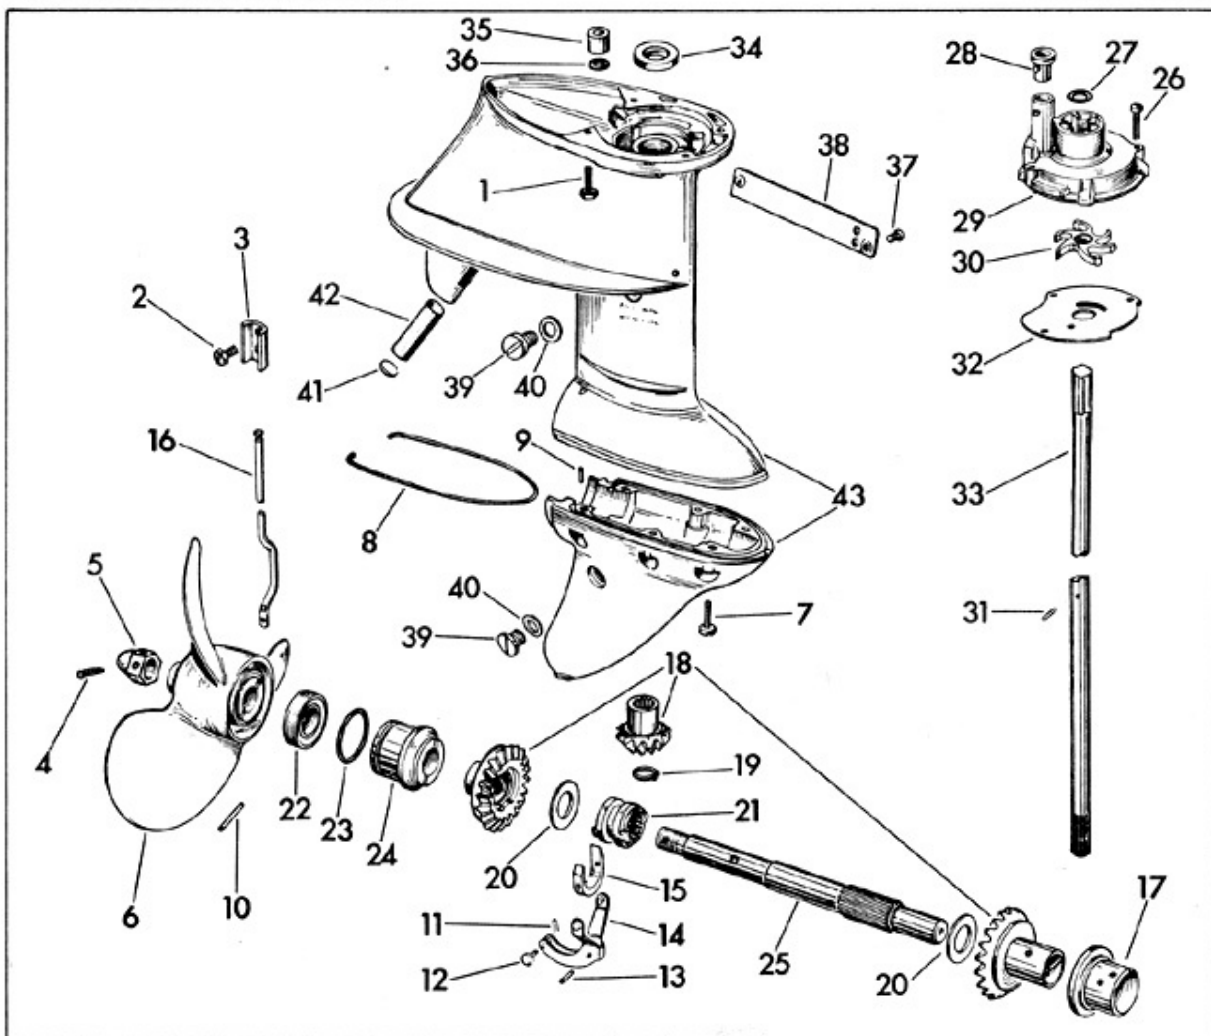

LOWER UNIT GEAR CASE

GALE SERIES I2D11 MOTORS

Parts List

Ref. No.	Part No.	Description	Ref. No.	Part No.	Description
1	302510	Screw - Upper Gear Hsg. to Exhaust Hsg.	24	375751	Gear Hsg. Head and Brg. Assy
2	303147	Screw - Shift Rod Connector	25	302483	Shaft - Propeller . . . . .
3	303148	Connector - Shift Rod	26	302508	Screw - Impeller Hsg. to Upper Gear Hsg. . . . .
4	302381	Pin - Cotter	27	303067	"O" Ring - Drive Shaft to Crankshaft . . . . .
5	132477	Nut - Propeller	28	302497	Grommet - Water Tube, Lower
6	277212	Propeller and Bushing	29	303070	Housing - Impeller . . . . .
7	33-76	Screw - Gear Housing	30	375638	Impeller - Water Pump . . . . .
8	302513	Seal - Upper to Lower Gear Case	31	300771	Pin - Pump Impeller . . . . .
9	300611	Dowel - Front and Rear Bearing	32	303069	Plate - Impeller Housing . . . . .
10	301923	Pin - Shear, Propeller	33	303481	Shaft - Drive . . . . .
11	301912	Pin - Cotter	34	41-62	Seal - Drive Shaft . . . . .
12	302504	Pin - Yoke to Shift Rod	35	301878	Bushing - Shift Rod, Lower . . . . .
13	302501	Pin - Shift Lever Pivot	36	301877	"O" Ring - Lower Shift Rod Seal
14	375755	Shift Lever and Pin Assy	37	302509	Screw - Water Bypass Cover . . . . .
15	302500	Cradle	38	302505	Cover - Water Bypass . . . . .
16	303098	Rod - Shift, Lower	39	27-283	Plug - Oil . . . . .
17	302496	Bearing - Front	40	27-284	Washer - Oil Plug . . . . .
18	375844	Set of Gears	41	300314	Plug - Water Intake Screen . . . . .
19	301883	Ring - Pinion Retaining	42	302757	Screen - Water Intake . . . . .
20	301884	Washer - Thrust, Prop. Shaft	43	375784	Housing - Gear, Upper and Lower . . . . .
21	375711	Clutch Dog Shifter Assy			
22	302495	Seal - Propeller Shaft			
23	302493	"O" Ring - Gear Case Head