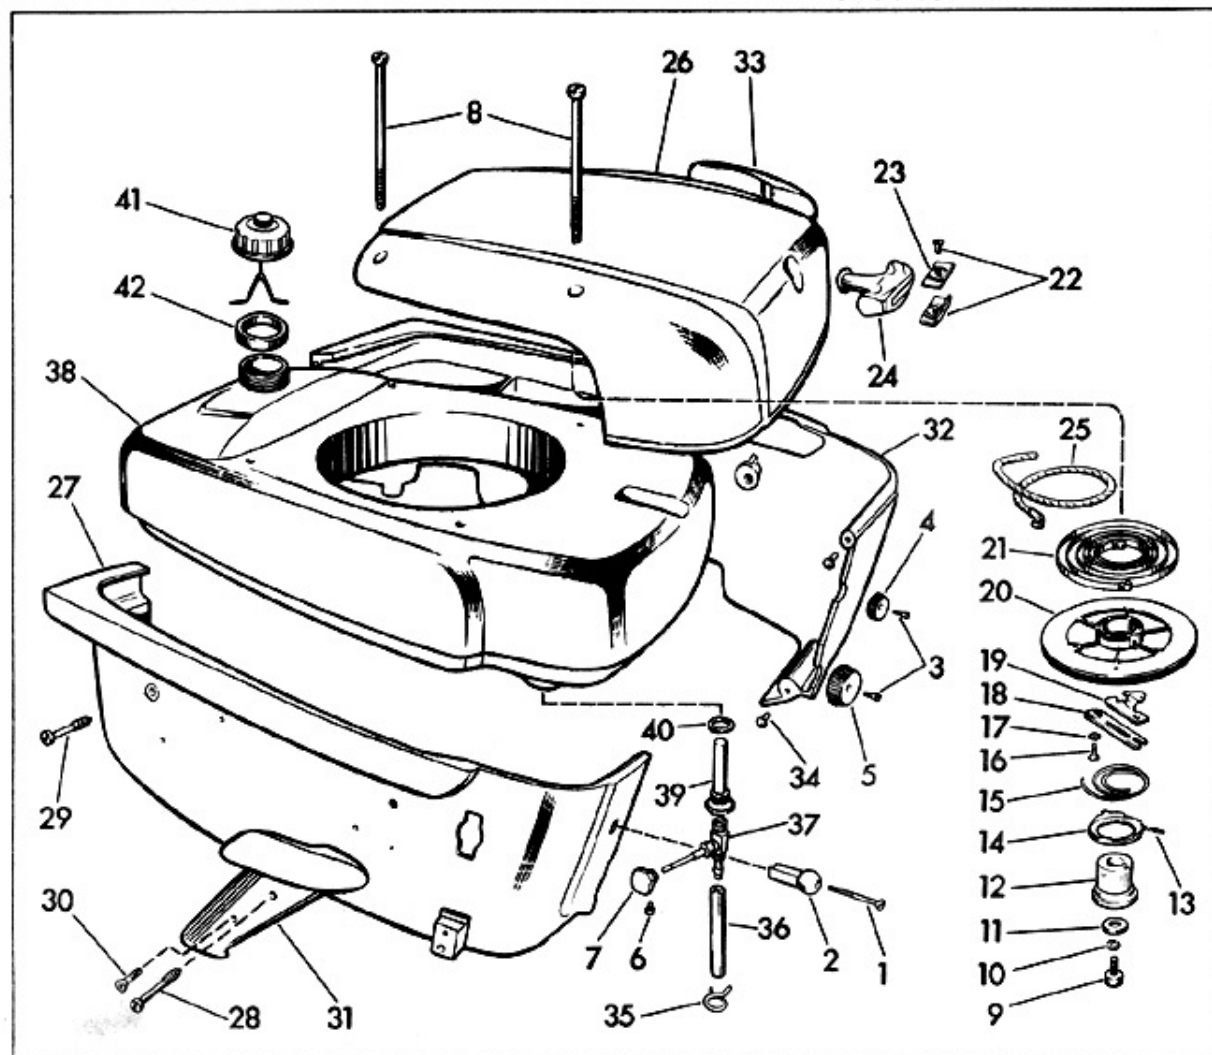

TRIM GROUP

Parts List

GALE SERIES 12D11 MOTORS

Ref. No.	Part No.	Description	Ref. No.	Part No.	Description
1	552203	Screw - Choke Knob	22	591214	Clamp and Screw - Rope . . .
2	552204	Knob - Choke Control	23	551205	Clamp - Rope, Countersunk . .
3	551517	Screw - Carburetor Knob	24	551226	Handle - Starter . . . . .
4	591279	Slow Speed Control Knob Assy	25	42-137	Starter Rope and Anchor Assy . . . . .
5	591280	High Speed Control Knob Assy	*26	591261	Starter Housing and Pin Assy . . . . .
6	53-196	Screw - Knob to Shut-Off Valve	*27	591340	Shroud Assy - Starboard (See page 43)
7	202912	Knob - Shut-Off Valve	28	552224	Screw - Shroud to Gas Tank Support (See page 43)
8	552194	Screw - Starter Housing and Gas Tank Support	29	552197	Screw - Shroud to Cyl. Head (See page 43)
*9	591335	Starter Assy, Complete	30	552223	Screw - Applique to Shroud . . . . .
9	17-180	Screw - Spindle to Starter Hsg	31	552247	Applique - Starboard (See page 43)
10	13-51	Washer - Lock	*32	591339	Shoud Assy - Port (Also Includes items 28, 29, 30, 33) (See page 43)
11	202356	Washer - Starter Spindle	33	552246	Applique - Port (See page 43)
12	276643	Starter Spindle and Pin Assy	34	203290	Bumper - Shroud . . . . .
13	202155	Spring - Equalizer	35	552199	Clamp - Hose . . . . .
14	202114	Cup - Equalizer	36	552201	Hose - Filter to Carburetor . . . . .
15	302222	Spring - Friction	37	591262	Shut-Off Valve Assy . . . . .
16	302104	Screw - Starter Pawl Retainer	*38	591332	Fuel Tank Assy . . . . .
17	71-1026	Washer - Lock	39	590919	Filter - Fuel . . . . .
18	202317	Retainer - Starter Pawl	40	171318	Gasket - Filter . . . . .
19	202470	Pawl - Starter	41	590774	Filler Cap Assy . . . . .
20	590646	Starter Pulley Assy	42	551463	Gasket - Filler Cap . . . . .
21	41-197	Starter Spring Assy			

*IMPORTANT: Color of old parts must be specified when ordering new parts.