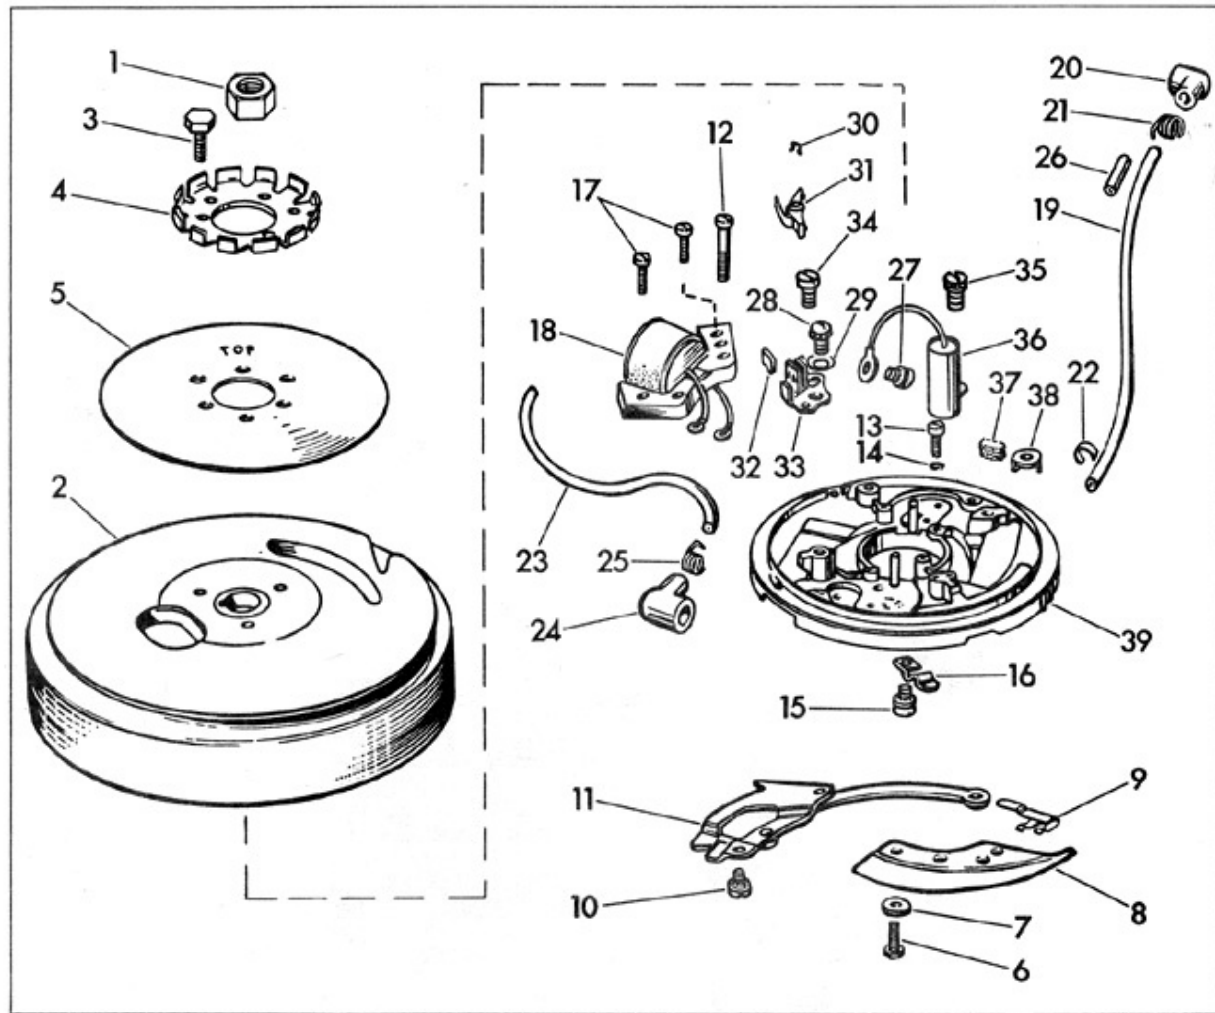

MAGNETO

Parts List

GALE SERIES 12D11 MOTORS

Ref. No.	Part No.	Description	Ref. No.	Part No.	Description
1	301988	Nut - Flywheel	20	510232	. . . Cover - Rubber, Spark Plug
2	580170	Flywheel and Ratchet Assy . .	21	510231	. . . Terminal - Spring, Lead . .
3	302468	. . Screw - Starter Ratchet . . .	22	120783	. . . Marker . . . . .
4	202111	. . Ratchet - Starter	23	591337	. . . High Tension Lead Assy, Lower . . . . .
5	303249	Cover - Inspection Hole	24	510232	. . . Cover - Rubber, Spark Plug . . . . .
6	302750	Screw - Throttle Cam	25	510231	. . . Terminal - Spring, Lead . .
7	300154	Washer - Throttle Cam Screw . .	26	510233	. . . Sleeve - Insulating . . . . .
8	203277	Cam - Throttle Control	27	510194	. . . Screw - Breaker Terminal . .
9	303146	Clip - Spring, Armature Plate Link	28	130255	. . . Screw - Breaker Mounting . .
10	510193	Screw - Shifter Lock Stop	29	510208	. . . Washer - Bow . . . . .
11	375995	Link and Stop Assy		580148	. . . Breaker Assy . . . . .
	580153	Armature Plate Assy	30	71-1052	. . . Clip - Spring . . . . .
12	510191	. . Screw - Armature Plate Mounting	31	580123	. . . Rocker Arm Assy . . . . .
13	510192	. . Screw - Armature Plate Mounting	32	510204	. . . Clip - Spring, Breaker . . . .
14	3-28	. . Washer - Lock	33	580122	. . . Breaker Base Assy . . . . .
15	510193	. . Screw - High Tension Lead Mounting	34	510185	. . . Screw - Breaker Eccentric . .
16	510218	. . Clamp - High Tension Lead . . .	35	510193	. . . Screw - Condenser Mounting .
17	510195	. . Screw - Lamination Mounting . .	36	510173	. . . Condenser . . . . .
18	580118	. . Coil and Lamination Assy . . .	37	510189	. . . Wick - Oiler . . . . .
19	591336	. . High Tension Lead Assy, Upper	38	510188	. . . Clip - Oiler . . . . .
			39	580168	. . . Armature Plate and Post Assy . . . . .