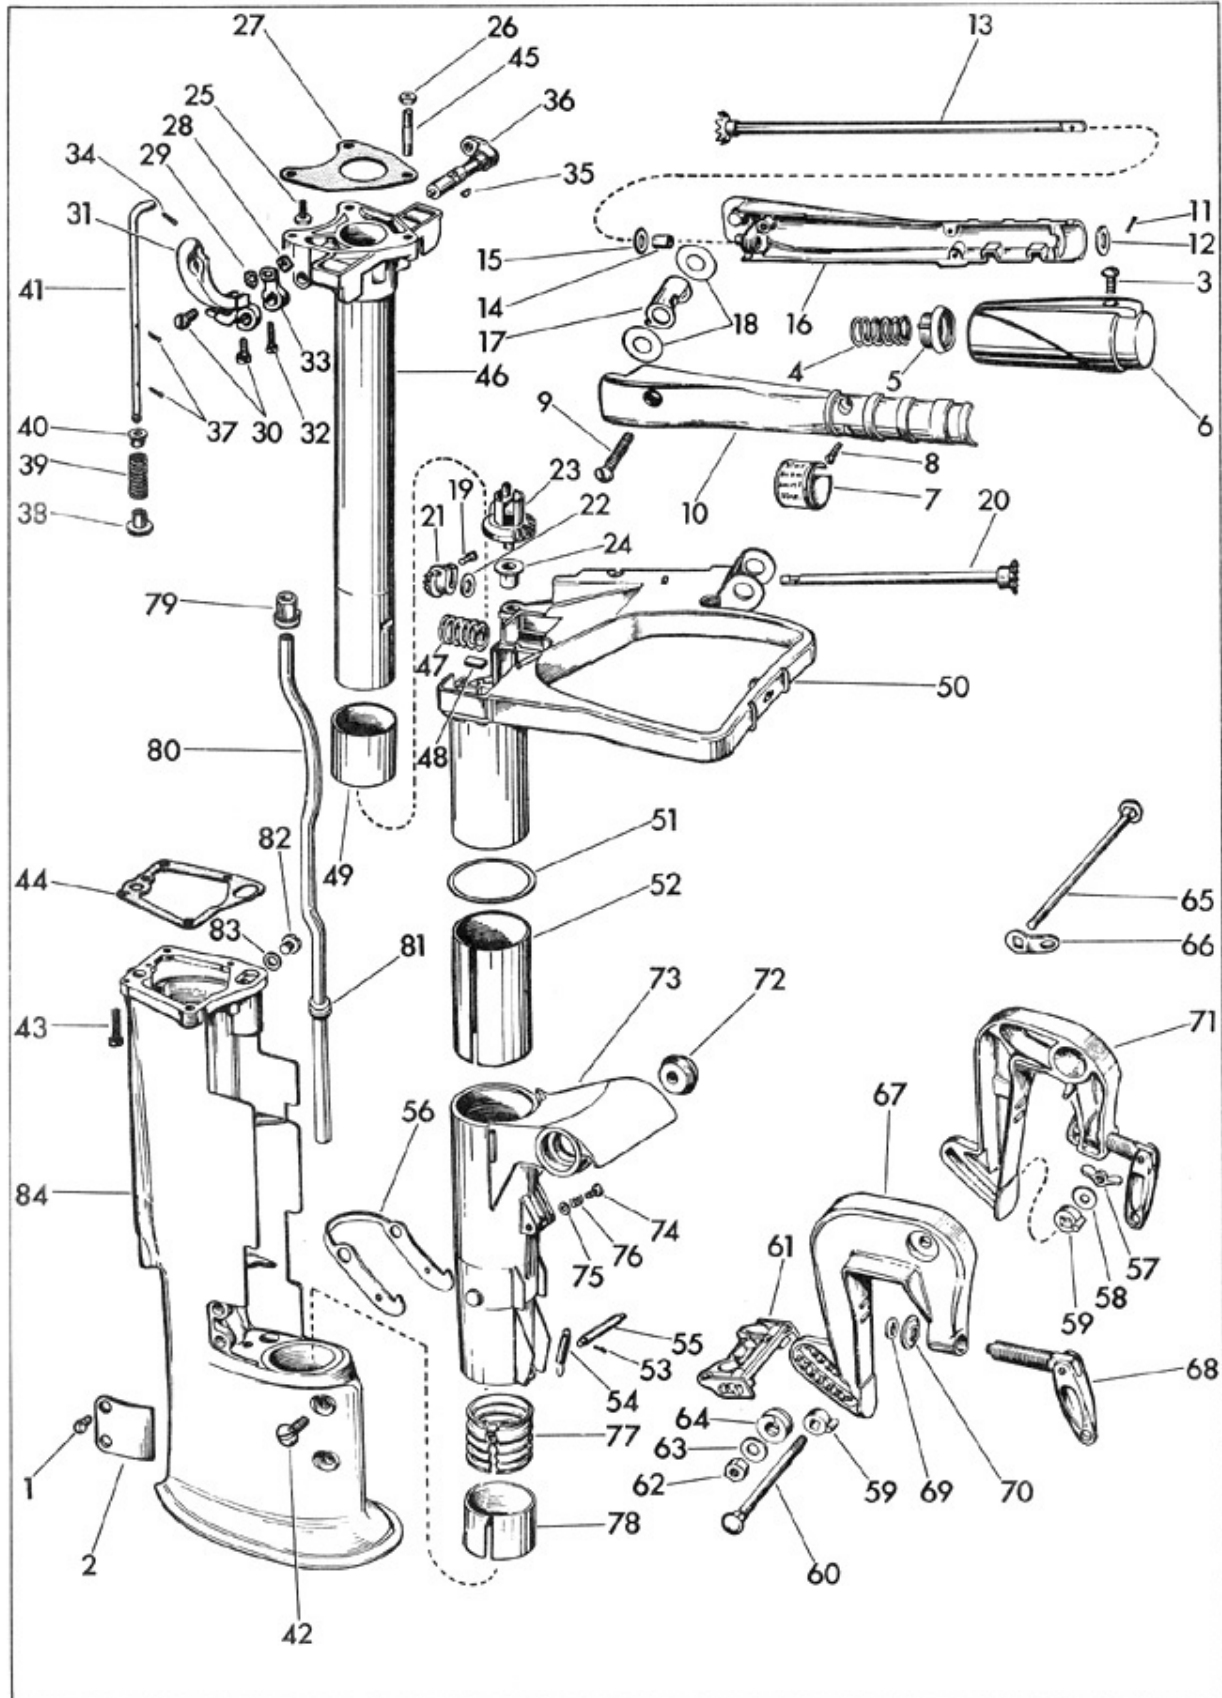

MANIFOLD & BRACKET Parts List

GALE SERIES 12D11 MOTORS

MANIFOLD & BRACKET Parts List

GALE SERIES 12D11 MOTORS