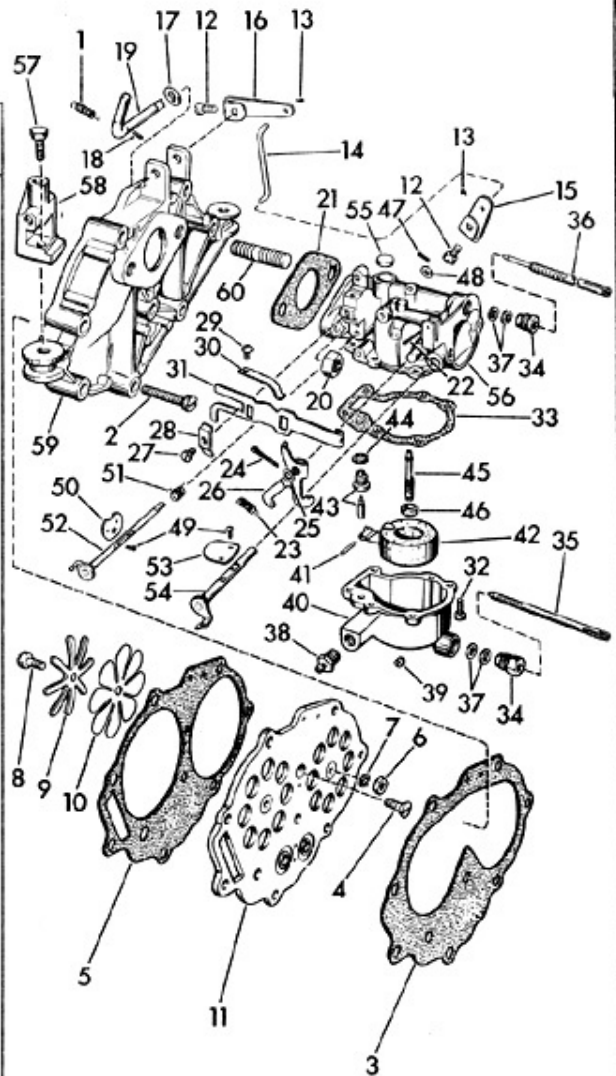

Ref. No.	Part No.	Description
1	203276	Spring - Cam Follower
2	130618	Screw - Manifold to Crankcase .
3	552182	Gasket - Leaf Plate to Manifold
4	302104	Screw - Leaf Plate to Crankcase
5	552180	Gasket - Leaf Plate to Crankcase
	591360	Leaf Plate Assy
6	85-64	Nut - Leaf to Leaf Plate Screw
7	71-1487	Washer - Lock
8	301858	Screw - Leaf Attaching
9	203234	Stop - Leaf
10	203246	Leaf - Carburetor
11	203267	Plate - Leaf
12	302346	Screw - Throttle Shaft and Cam Follower Arms
13	41-110	Pin - Retaining
14	552196	Link - Throttle Shaft Arm to Cam Follower Arm
15	303491	Arm - Throttle Shaft
16	303540	Arm - Cam Follower
17	303048	Washer - Cam Follower
18	41-163	Pin - Cotter
19	203274	Follower - Throttle Cam
20	7-46	Nut - Carburetor
21	203237	Gasket - Manifold to Carburetor
	376118	Carburetor Assy
22	21-163	Pin - Cotter, Choke Control Rod
23	303629	Spring - Bell Crank Choke Lever
24	41-163	Pin - Cotter, Bell Crank
25	85-54	Washer - Bell Crank
26	303144	Crank - Choke Bell
27	131249	Screw - Choke Rod Bracket
28	303117	Bracket - Choke Rod
29	302430	Screw - Spring to Carburetor Body
30	303132	Spring - Choke Control Rod
31	303143	Rod - Choke Control
32	300181	Screw - Float Chamber to Carburetor Body
33	302994	Gasket - Float Chamber to Carburetor Body
34	300179	Nut - High and Low Speed Valves
35	303159	Valve - Needle, High Speed
36	303158	Valve - Needle, Low Speed
37	43-123	Packing - High and Low Speed Valves
38	303492	Nipple - Float Chamber
39	303041	Screw - Float Drain
40	303493	Chamber - Float
41	300096	Pin - Hinge, Float Arm
42	375919	Float and Float Arm
43	376137	Float Valve and Seat Assy
44	303494	Washer - Float Valve Seat
45	303496	Nozzle - High Speed
46	302984	Gasket - Float Chamber to Carburetor Body Boss
47	303049	Pin - Cotter, Throttle Shaft
48	303048	Washer - Throttle Shaft