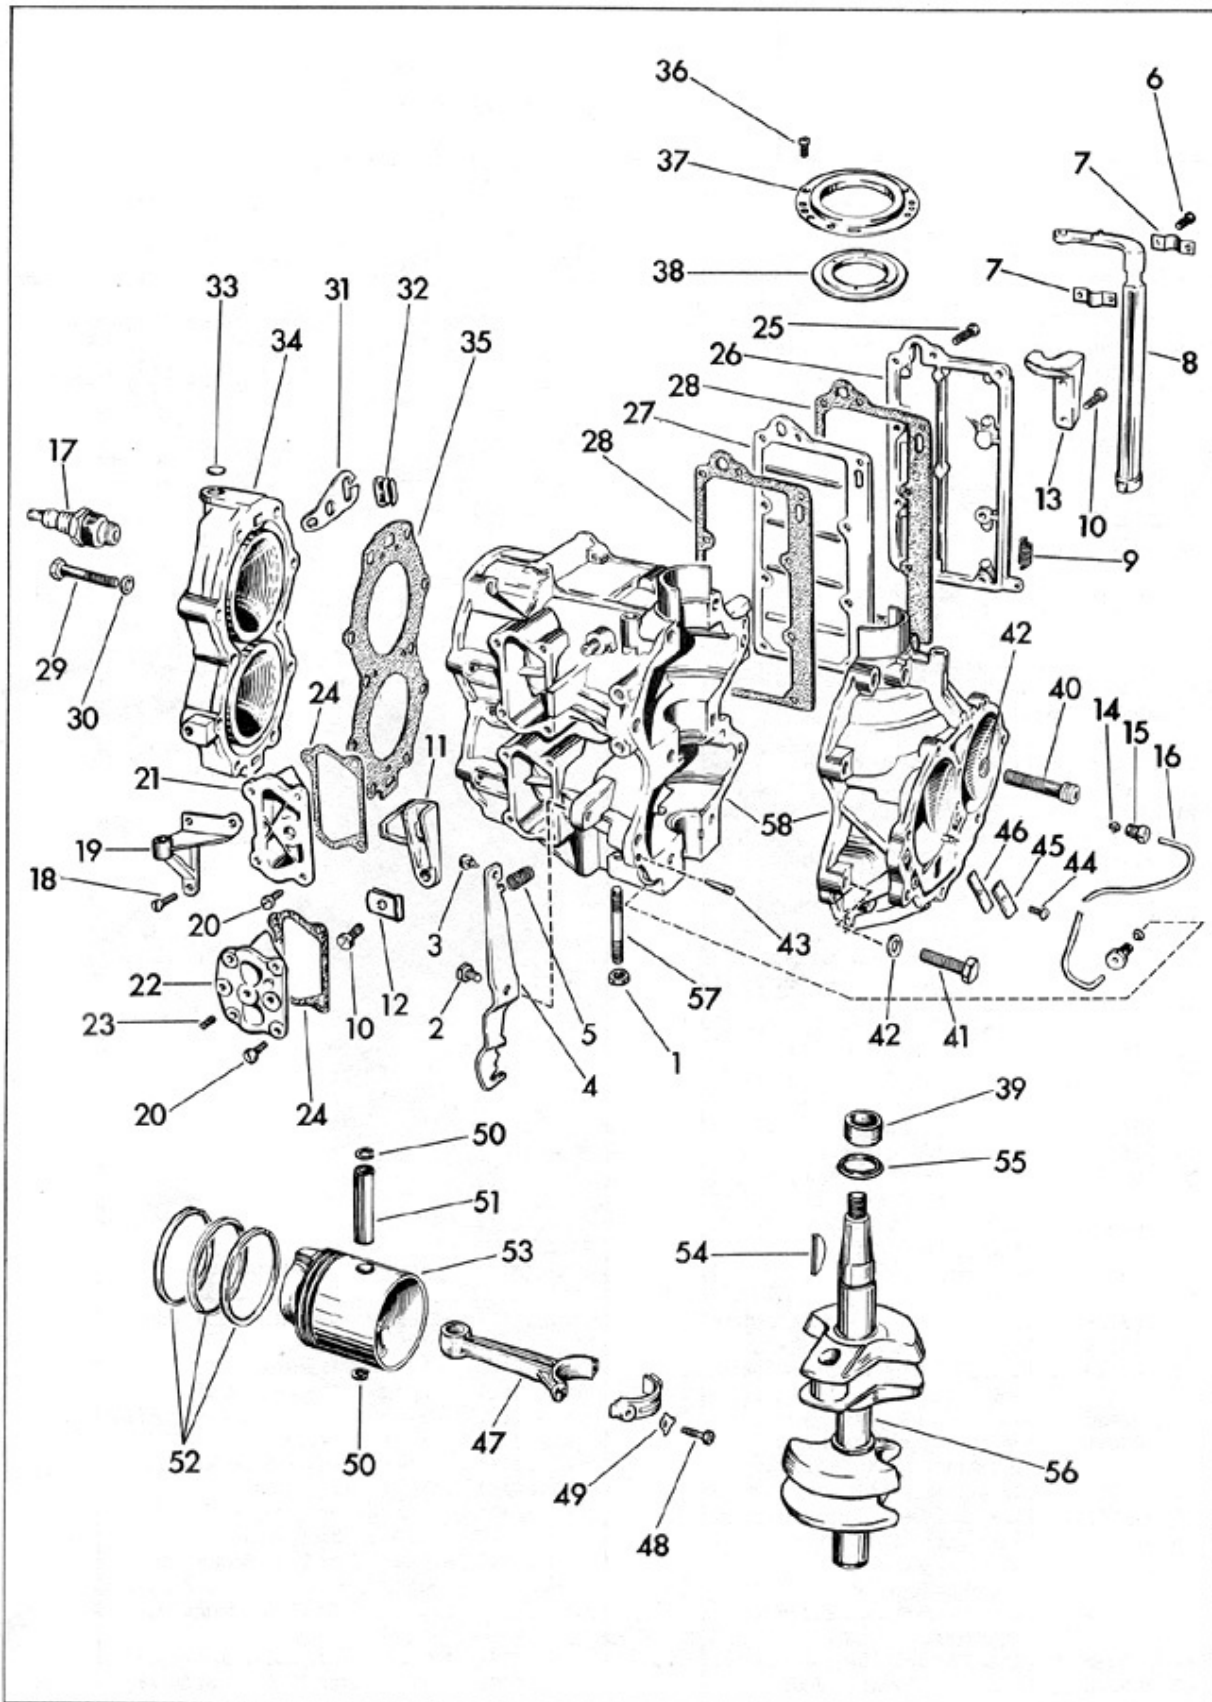

POWER HEAD

Parts List

GALE SERIES 12D11 MOTORS

GALE SERIES 12D11 MOTORS

**POWER HEAD
Parts List**

Ref. No.	Part No.	Description	Ref. No.	Part No.	Description
1	7-46	Nut - Flange to Cylinder Stud . .	30	15-212	Washer - Cylinder Head Screw .
2	302592	Screw - Shift Lock to Cylinder .	31	300455	Anchor - Ignition Lead . . . . .
3	203453	Bumper - Shift Lock	32	300454	Grommet - Ignition Lead . . . . .
4	203245	Lock - Shift	33	202310	Plug - Expansion, 1/2 in. . . . .
5	302587	Spring - Shift Lock	34	591217	Cylinder Head and Core Plug Assy . . . . .
6	43-156	Screw - Control Lever Bearing Clamp	35	552181	Gasket - Cylinder Head . . . . .
7	303109	Clamp - Control Lever Bearing	36	41-223	Screw - Armature Plate Support
8	303145	Lever - Armature Plate Control	37	303278	Support - Armature Plate . . . . .
9	302827	Spring - High Tension Lead . .	38	303277	Ring - Armature Plate Retaining
10	51-47	Screw - Bracket	39	510168	Cam - Magneto . . . . .
11	552222	Bracket - Shift Lock Guide . . .	40	203249	Screw - Center, Crankcase to Cylinder . . . . .
12	203285	Clip - Oil Line	41	25-242	Screw - Cylinder to Crankcase .
13	552189	Bracket - Control Lever	42	15-212	Washer - Crankcase to Cylinder Screw . . . . .
14	11-61	Gland - Oil Line	43	300402	Pin - Taper . . . . .
15	41-105	Nut - Oil Line	44	302227	Screw - Oil Drain Leaf Valve . .
16	203288	Tubing - Oil Line	45	203248	Plate - Leaf Valve Oil Drain . .
17	200322	Spark Plug Assy	46	203235	Valve - Leaf, Crankcase Oil Drain . . . . .
18	43-110	Screw - Rear Bracket	47	591333	Connecting Rod and Lockplate Assy . . . . .
19	552202	Bracket - Gas Tank Support, Rear	48	552183	Screw - Connecting Rod . . . . .
20	43-259	Screw - Bypass Cover	49	552185	Lockplate - Connecting Rod . .
21	203253	Cover - Bypass, Upper	50	120011	Ring - Spring, Piston Pin . . . .
22	552213	Cover - Bypass, Lower	51	552171	Pin - Piston . . . . .
23	303125	Screw - Lower Bypass Cover Plug	52	552172	Ring - Piston . . . . .
24	203259	Gasket - Bypass Cover to Cylinder	53	591216	Piston and Dowel Pin Assy . . .
25	43-110	Screw - Exhaust Cover	54	120395	Key - Crankshaft . . . . .
26	552188	Cover - Exhaust	55	552173	Slinger - Oil . . . . .
27	203258	Plate - Baffle, Exhaust Cover .	56	552176	Crankshaft . . . . .
28	203257	Gasket - Baffle Plate to Cylinder and Exhaust Cover	57	7-143	Stud - Flange to Cylinder Long .
29	21-486	Screw - Cylinder Head	58	591255	Cylinder and Crankcase Assy . .