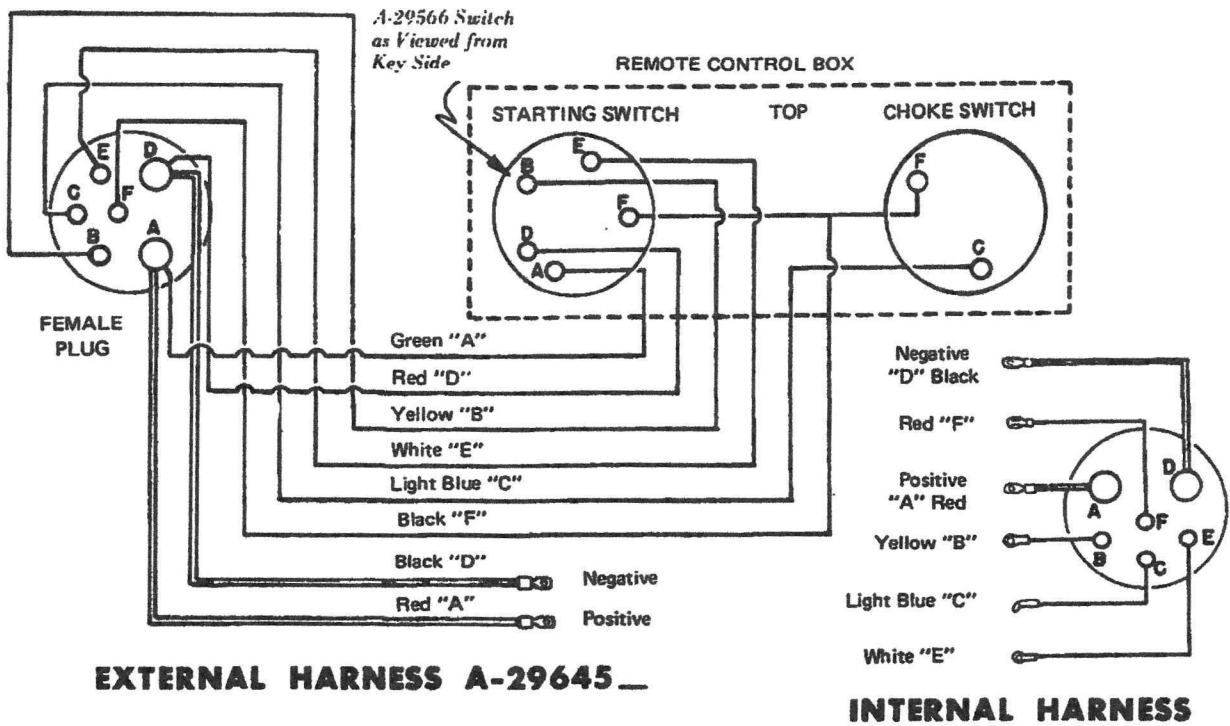

HARNESSES - 4-CYL. 2-LEVER ELECTRIC CONTROL

External wiring harness A-29645_ is superseded by external wiring harness A-39125_ (below). When replacing harness A-29645_ with an A-39125_ harness, use the wiring code shown on drawing.

EXTERNAL HARNESS A-39125