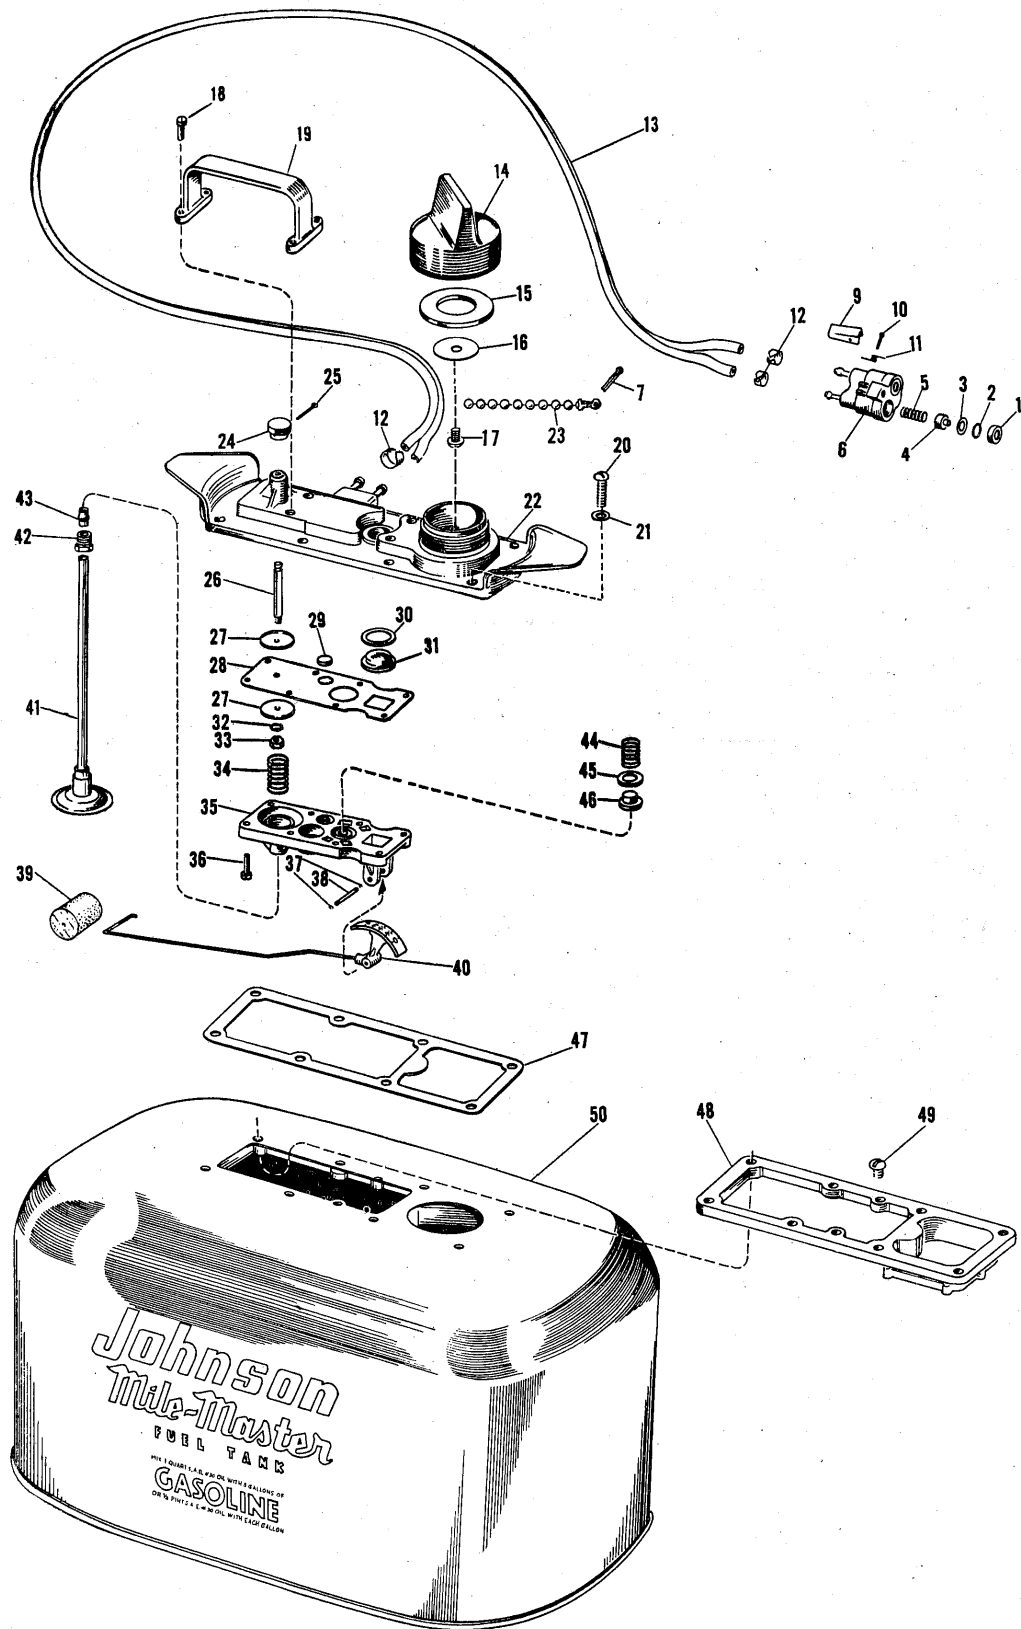

MILE MASTER FUEL TANK ASSEMBLY

Be Sure to Specify Model and Serial Number of Motor When Ordering Parts

PHOTO AND PART NUMBERS FOR MILE MASTER
FUEL TANK ASSEMBLY

Photo No.	Part No.	Name of Part	Photo No.	Part No.	Name of Part
1	301828	Retainer	27	301800	Support
2	301824	O-Ring	28	302563	Diaphragm
3	301827	Washer	29	301802	Disc Valve
4	301826	Valve	30	302571	Seal
5	301825	Spring	31	302568	Glass
6	375587	Fuel Connector Assembly	32	301736	Lockwasher
7	15-213	Cotter Pin	33	21-195	Nut
9	301830	Lock	34	301803	Spring
10	301832	Rivet	35	302555	Housing
11	301829	Spring	36	13-558	Screw
12	301822	Hose Clamp	37	302654	Snap Ring
13	301821	Hose	38	302653	Pin
14	375817	Filler Cap As- sembly	39	302559	Float
15	301835	Gasket	40	375778	Indicator Assembly
16	302560	Plate	41	375846	Foot Valve Assembly
17	301837	Screw	42	132691	Nut
18	13-558	Screw	43	13-304	Gland
19	302570	Handle	44	302135	Spring
20	304137	Screw	45	302137	Washer
21	301814	Gasket	46	302136	Valve
22	376276	Housing	47	302557	Gasket
23	301838	Chain	48	302556	Support
24	301815	Push Button	49	53-85	Screw
25	17-186	Cotter Pin	50	375774	Fuel Tank (Only)
26	302561	Push Rod		(375777 Fuel Tank Assembly Complete	

Order All Parts from Nearest Service Station or Dealer