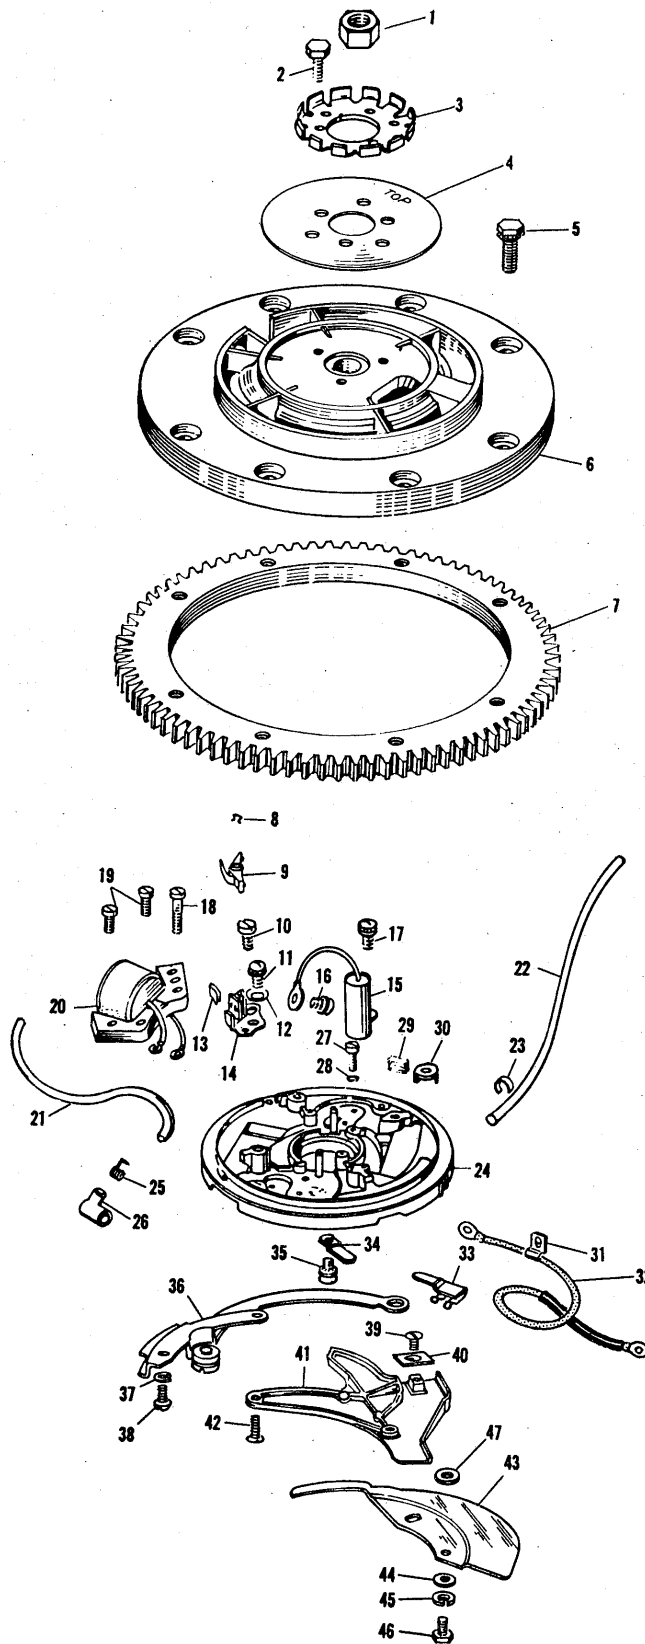

MAGNETO GROUP

Be Sure to Specify Model and Serial Number of Motor When Ordering Parts

PHOTO AND PART NUMBERS FOR MAGNETO GROUP

Photo No.	Part No.	Name of Part	Photo No.	Part No.	Name of Part
1	71-1331	Nut	23	71-1239	Marker - High Tension
2	302468	Screw			Lead - Upper
3	202111	Ratchet	24	580168	Armature Plate and Post Assembly
4	303249	Cover		(580180	Armature Plate Assembly Complete)
5	303698	Screw	25	510231	Terminal
6	580177	Flywheel Assembly (less ring gear)	26	510232	Cover
7	203486	Ring Gear (376195 Flywheel and Ring Gear Assembly)	27	510192	Screw
8	71-1052	Clip	28	3-28	Lockwasher
9	580174	Breaker Arm (580176 - Breaker Assembly Complete)	29	510189	Oiler Wick
10	510185	Eccentric Screw	30	510188	Oiler Clip
11	510278	Screw	31	510267	Bracket
12	510208	Bow Washer	32	580181	Cutout Lead Assembly
13	510204	Clip	33	303146	Spring Clip
14	580173	Breaker Base (580176 Breaker Assembly Complete)	34	510190	Clamp
15	510173	Condenser	35	510193	Screw
16	510194	Screw	36	376328	Stop and Link Assembly
17	510193	Screw	37	71-1487	Lockwasher
18	510191	Screw	38	302812	Screw
19	510195	Screw	39	302751	Screw
20	580118	Coil and Lamination Assembly	40	303741	Clamp
21	510210	High Tension Lead - Lower (580135 High Tension Lead Assembly - Lower)	41	303849	Anchor - High Tension Lead
22	510203	High Tension Lead - Upper (580146 High Tension Lead Assembly - Upper)	42	302104	Screw
			43	303731	Throttle Cam
			44	71-1531	Washer
			45	71-1487	Lockwasher
			46	302750	Screw
			47	303952	Washer

Order All Parts from Nearest Service Station or Dealer