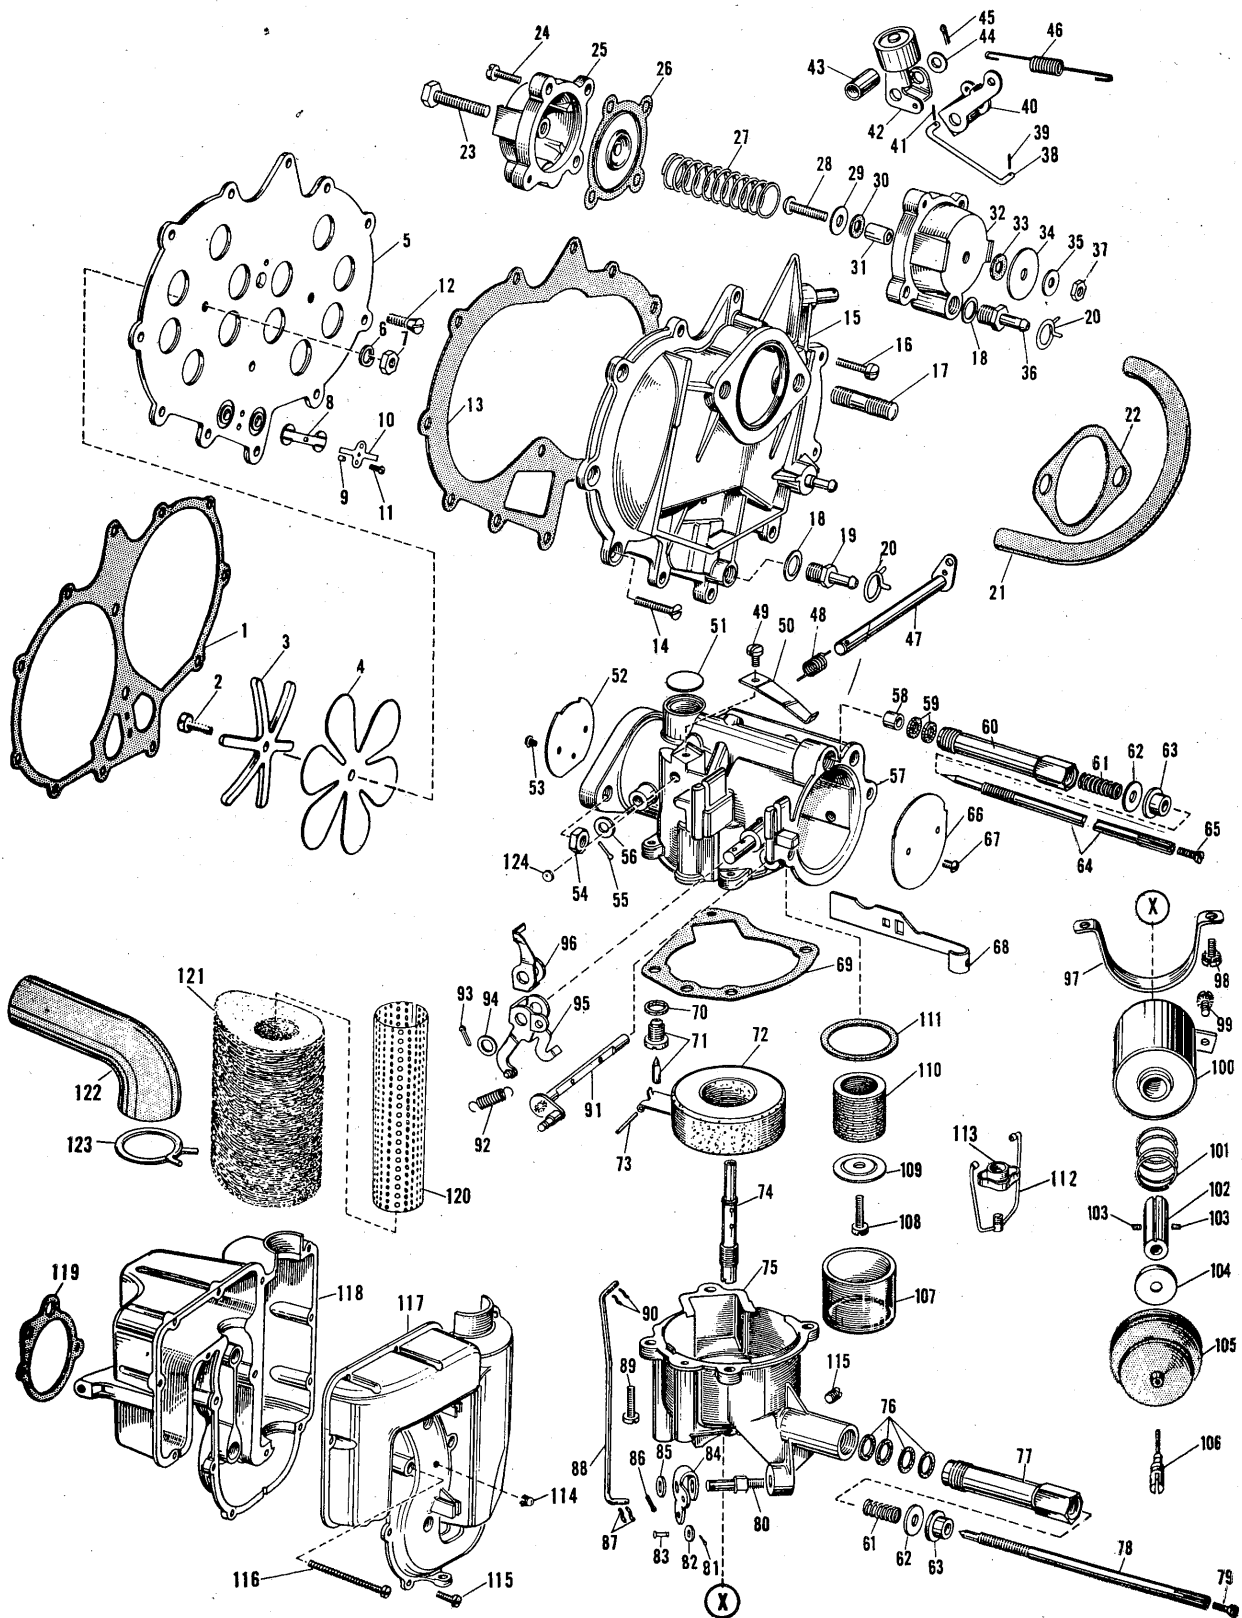

Order All Parts from Nearest Service Station or Dealer

CARBURETOR GROUP

PHOTO AND PART NUMBERS FOR CARBURETOR GROUP

Photo No.	Part No.	Name of Part	Photo No.	Part No.	Name of Part
1	302606	Gasket	64	303966	Needle Valve - Slow Speed
2	301858	Screw	65	551517	Screw
3	303732	Leaf Stop	66	302674	Choke Valve
4	303731	Leaf Valve	67	303760	Screw
5	302547	Leaf Plate	68	303964	Choke Rod
	(277117 Leaf Plate Assembly)		69	303750	Gasket
6	71-1487	Lockwasher	70	301996	Washer
7	85-64	Nut	71	375798	Float Valve and Seat Assembly
8	302042	Check Valve	72	375792	Float and Arm Assembly
9	302046	Spacer	73	302661	Hinge Pin
10	302048	Spring	74	303968	Nozzle
11	19-191	Screw	75	304031	Float Chamber
12	302104	Screw	76	43-123	Packing
13	302605	Gasket	77	303981	Nut - High Speed Needle Valve
14	200399	Screw	78	303965	Needle Valve - High Speed
15	376197	Intake Manifold and Stud Assembly	79	551517	Screw
16	43-110	Screw	80	303739	Pivot Shaft
17	302822	Stud	81	301912	Cotter Pin
18	303630	Washer	82	71-1447	Washer
19	303638	Nipple	83	303738	Pin
20	302647	Clamp	84	303747	Lever
21	203286	Hose	85	85-54	Washer
22	302598	Gasket	86	41-163	Cotter Pin
23	302479	Screw	87	41-110	Pin
24	1-132	Screw	88	303734	Link
25	303733	Bcdy	89	13-558	Screw
26	375807	Diaphragm and Plate Assembly	90	41-110	Pin
27	302733	Spring	91	376256	Choke Shaft, Arm and Pin Assembly
28	303724	Screw	92	303781	Spring
29	71-431	Washer	93	41-163	Cotter Pin
30	510126	Washer	94	85-54	Washer
31	303893	Tubing	95	376255	Bellcrank and Pin Assembly
32	303733	Body	96	303749	Lever
	(376237 Cutout Switch Assembly)		97	303740	Yoke
33	510126	Washer	98	303737	Screw
34	303723	Washer	99	510193	Screw
35	71-1531	Washer	100	376222	Solenoid Assembly
36	303638	Nipple	101	303745	Spring
37	130450	Nut	102	303751	Plunger
38	303272	Link	103	303752	Socket Set Screw
39	41-110	Pin	104	303736	Retainer
40	303280	Throttle Lever	105	303792	Cover
41	41-110	Pin	106	376241	Cable and Solenoid Shaft Assembly
42	376035	Cam Follower	107	303967	Bowl
43	303310	Spacer	108	13-558	Screw
44	301827	Washer	109	302060	Retainer
45	41-163	Cotter Pin	110	302062	Filter
46	303296	Spring	111	302675	Gasket
47	376239	Throttle Shaft and Arm Assembly	112	376327	Yoke and Screw Assembly
48	302696	Spring	113	375989	Thumb Nut and Swivel Cup Assembly
49	43-156	Screw	114	203652	Button Plug
50	302722	Spring	115	25-74	Screw
51	19-51	Core Plug	116	303994	Screw
52	304056	Throttle Valve	117	203575	Air Silencer - Front
53	303760	Screw	118	203576	Air Silencer - Rear
54	7-46	Nut	119	303988	Gasket
55	41-163	Cotter Pin	120	203581	Insert Tube
56	85-54	Washer	121	203582	Acoustical Liner
57	376417	Carburetor Body and Plug Assembly	122	203583	Inlet Tube
	(376325 Carburetor and Solenoid Assembly Complete)		123	203579	Clamp
58	303939	Bushing	124	303962	Core Plug
59	43-123	Packing			
60	303982	Nut - Slow Speed Needle Valve			
61	304142	Spring			
62	202065	Washer			
63	303535	Grommet			