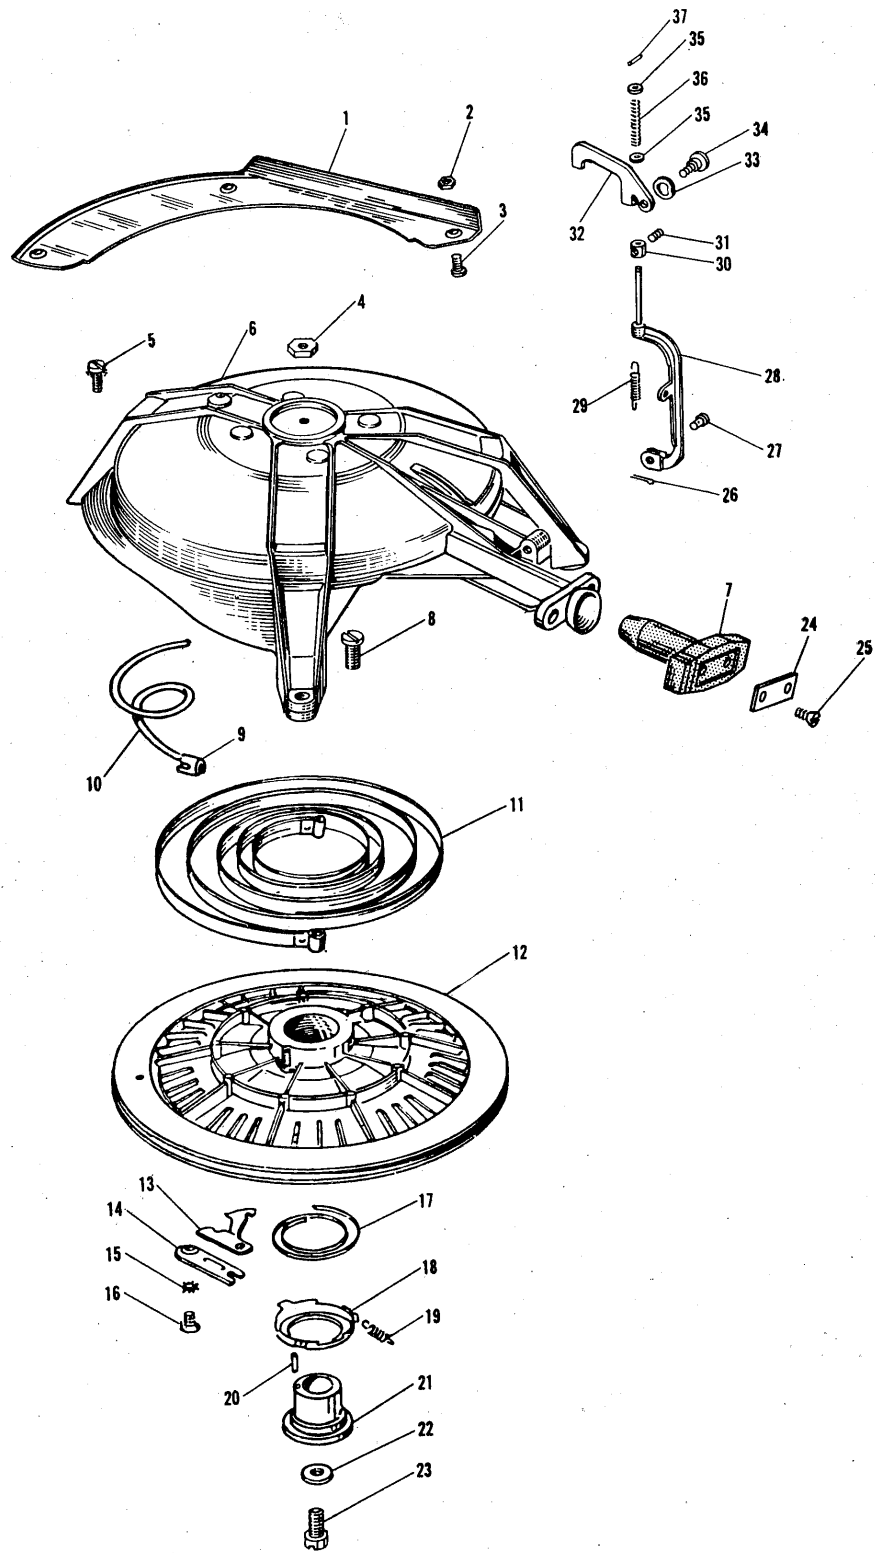

STARTER GROUP

Be Sure to Specify Model and Serial Number of Motor When Ordering Parts

PHOTO AND PART NUMBERS FOR STARTER GROUP

Photo No.	Part No.	Name of Part	Photo No.	Part No.	Name of Part
1	303703	Guard	19	202155	Spring
2	71-1102	Nut	20	202156	Pin
3	302104	Screw	21	276643	Spindle and Pin Assembly
4	302103	Nut	22	202356	Washer
5	303766	Screw	23	51-223	Screw
6	376288	Starter Housing and Pin Assembly	24	303516	Clamp Plate
	(376418	Starter Assembly Complete)	25	41-205	Screw
7	376132	Handle	26	303590	Cotter Pin
8	303591	Screw	27	303742	Pin
9	41-314	Anchor	28	376238	Link and Rod Assembly
10	*304096	Starter Rope	29	303032	Spring
11	375836	Starter Spring	30	303244	Collar
12	*376374	Starter Pulley	31	303245	Allen Screw
13	202470	Starter Pawl	32	303785	Locking Lever
14	203317	Retainer	33	302473	Bow Washer
15	71-1026	Lockwasher	34	303247	Screw
16	302104	Screw	35	71-1447	Washer
17	302222	Friction Spring	36	303051	Spring
18	202114	Equalizer Cup	37	41-110	Pin

*Model RDE and RDEL-17 Motors built prior to Serial No. 1229693 order like part:

Photo No.	Part No.	Name of Part
10	42-137	Starter Rope
12	375771	Starter Pulley

Order All Parts from Nearest Service Station or Dealer