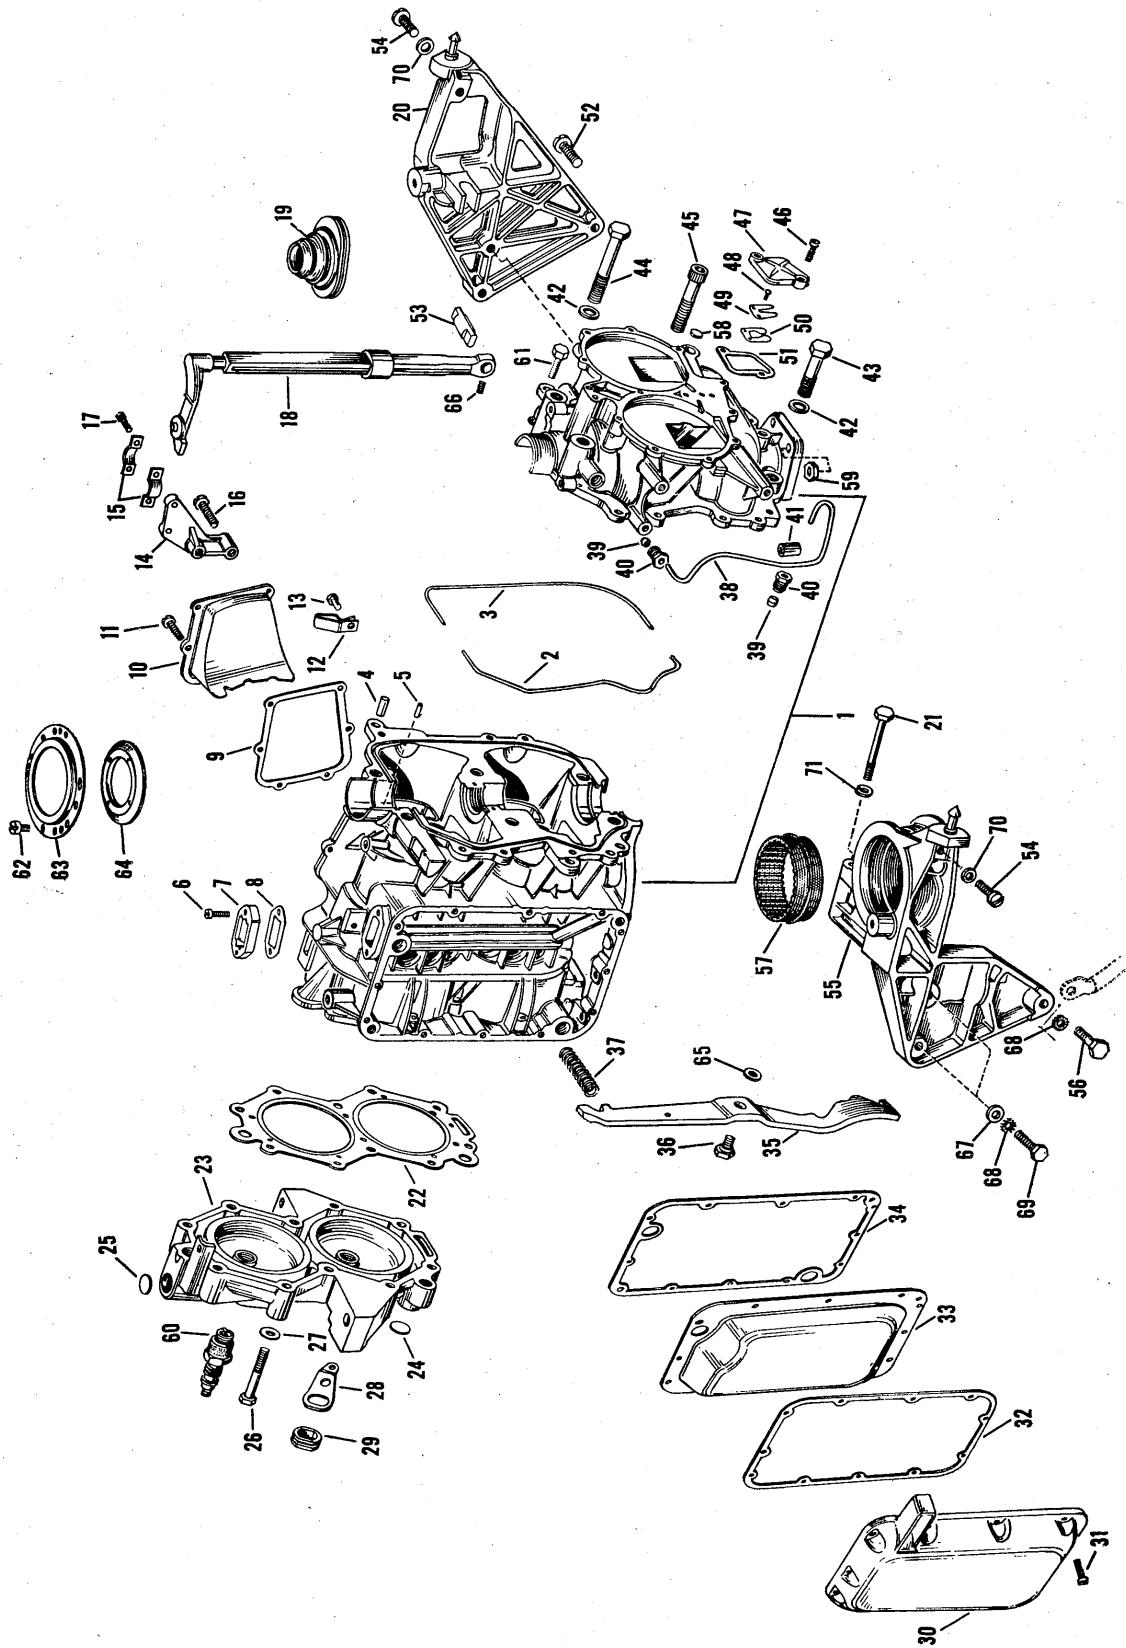

POWERHEAD GROUP

Be Sure to Specify Model and Serial Number of Motor When Ordering Parts

PHOTO AND PART NUMBERS FOR POWERHEAD GROUP

Photo No.	Part No.	Name of Part	Photo No.	Part No.	Name of Part
1	375786	Cylinder and Crankcase	38	375862	Oil Line Assembly
2	302621	Seal	39	11-61	Gland
3	302622	Seal	40	41-105	Packing Nut
4	300402	Tapered Pin	41	302811	Spacer
5	302037	Dowel	42	300343	Washer
6	1-132	Screw	43	302600	Screw
7	302582	Cover	44	301431	Screw
8	302581	Gasket	45	302579	Screw
9	302586	Gasket	46	13-558	Screw
10	302542	Cover	47	302033	Cover
11	43-259	Screw	48	19-191	Screw
12	302749	Clamp	49	302034	Plate
13	302824	Screw	50	302031	Leaf Plate
14	303832	Bracket	51	302032	Gasket
15	303109	Bearing Clamp	52	21-124	Screw
16	25-238	Screw	53	304155	Pin
17	43-156	Screw	54	132679	Screw
18	**304156	Lever	55	376300	Bracket and Pin Assembly - Star
19	304019	Grommet	56	21-358	Screw
20	376301	Bracket and Pin Assembly - Port	57	303763	Shock Absorber
21	21-487	Screw	58	300788	Expansion Plug
22	302583	Gasket	59	7-46	Nut
23	376336	Cylinder Head	60	*200322	Spark Plug
24	13-426	Core Plug	60	*376290	Champion J6J Spark Plug - Auto-Lite A3X
25	19-51	Core Plug	61	300646	Screw
26	303782	Screw	62	41-223	Screw
27	37-154	Washer	63	303278	Support
28	300455	Anchor	64	303277	Retaining Ring
29	300454	Grommet	65	304051	Washer
30	302550	Cover	66	303236	Spring
31	43-110	Screw	67	13-585	Washer
32	302608	Gasket	68	51-137	Lockwasher
33	302549	Cover	69	300646	Screw
34	302607	Gasket	70	43-302	Washer
35	302609	Shifter Lock	71	7-227	Lockwasher
36	302592	Screw			
37	302587	Spring			

*We recommend either Champion or Auto-Lite Spark Plugs.

**Model RDE and RDEL-17 Motors built prior to Serial No. 1219876 order part No. 376429.

Order All Parts from Nearest Service Station or Dealer