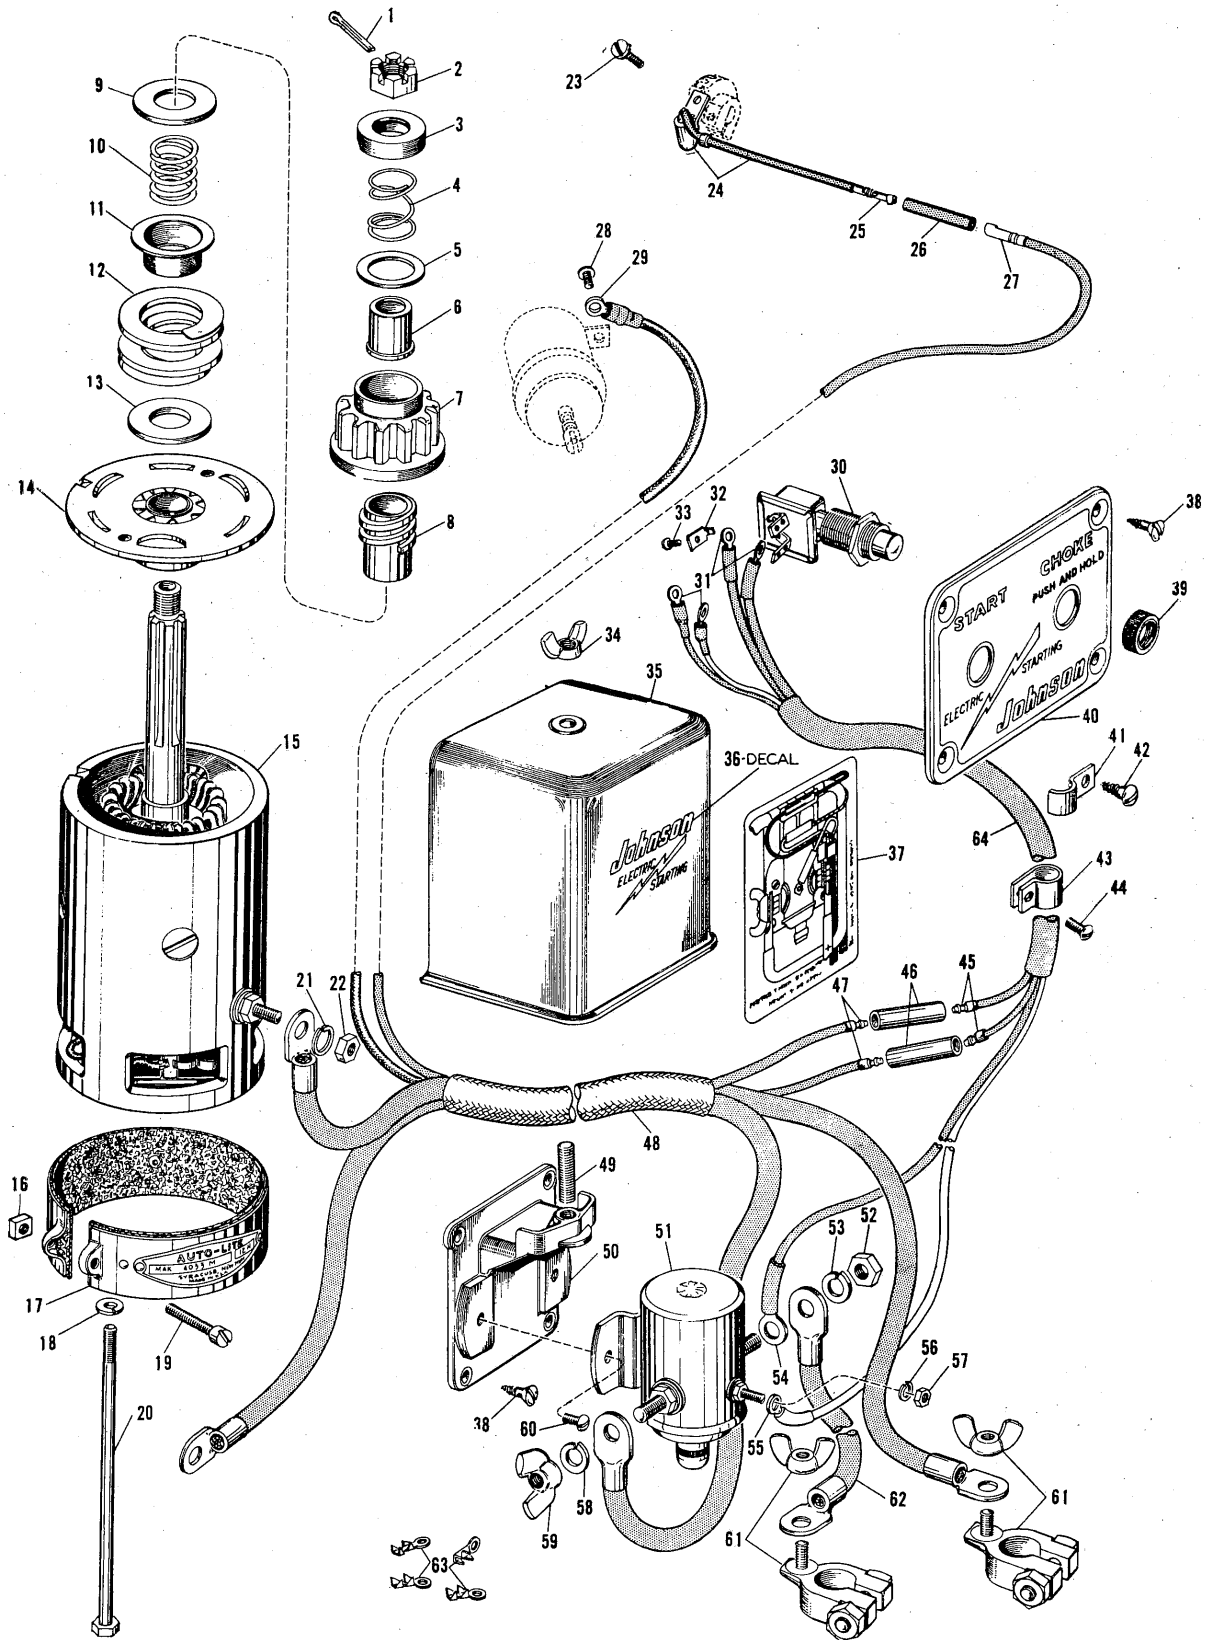

Order All Parts from Nearest Service Station or Dealer

ELECTRIC STARTER, JUNCTION BOX AND SWITCH PLATE GROUP

PHOTO AND PART NUMBERS FOR ELECTRIC STARTER,
JUNCTION BOX AND SWITCH PLATE GROUP

Photo No.	Part No.	Name of Part	Photo No.	Part No.	Name of Part
1	120219	Cotter Pin	36	303778	Decal - Johnson
2	203569	Nut			Electric Starting
3	203557	Cup		(376265	Junction Box and
4	203562	Spring			Switch Plate Assembly)
5	203560	Washer	37	203507	Decal - Wiring
6	203558	Sleeve			Diagram
7	203556	Pinion	38	303776	Screw
8	203559	Screw Shaft	39	203500	Nut
9	203568	Thrust Washer	40	303779	Switch Plate
10	203561	Spring	41	203505	Clamp
11	203566	Support	42	303777	Screw
12	203567	Drive Spring	43	203501	Clamp
13	203568	Washer	44	39-169	Screw
	(277336	Bendix Drive	45	203524	Terminal
	Assembly)		46	277327	Connector
14	277337	End Plate Assembly	47	203527	Terminal
15	*	(277311 Starter Motor	48	277326	Cable Assembly -
		Assembly Complete)			Motor to Junction
16	302054	Nut			Box
17	277332	Head Band Assembly	49	203510	Stud
18	19-124	Lockwasher	50	203506	Mounting Bracket
19	303808	Screw	51	277317	Solenoid Assembly -
20	203530	Frame Screw			Starter Switch
21	19-124	Lockwasher	52	303783	Nut
22	303932	Nut	53	7-227	Lockwasher
23	303951	Screw	54	203523	Terminal
24	376323	Mercury Switch	55	203525	Terminal
		Assembly	56	120052	Lockwasher
25	203529	Terminal	57	85-64	Nut
26	303806	Tubing	58	7-227	Lockwasher
27	203529	Terminal	59	203532	Wing Nut
28	510193	Screw	60	39-169	Screw
29	203525	Terminal	61	277324	Battery Terminal
30	277338	Switch Assembly -			Assembly
		Choke	62	277323	Cable Assembly -
30	277377	Switch Assembly -			Battery to Starter
		Starter			Solenoid
31	203512	Terminal	63	203512	Terminals
32	203550	Lockwasher	64	277325	Cable Assembly -
33	91-373	Screw			Switch Plate to
34	203511	Wing Nut			Junction Box
35	376329	Junction Box Cover		**203526	Cable Assembly -
		and Decal Assembly			less Terminals