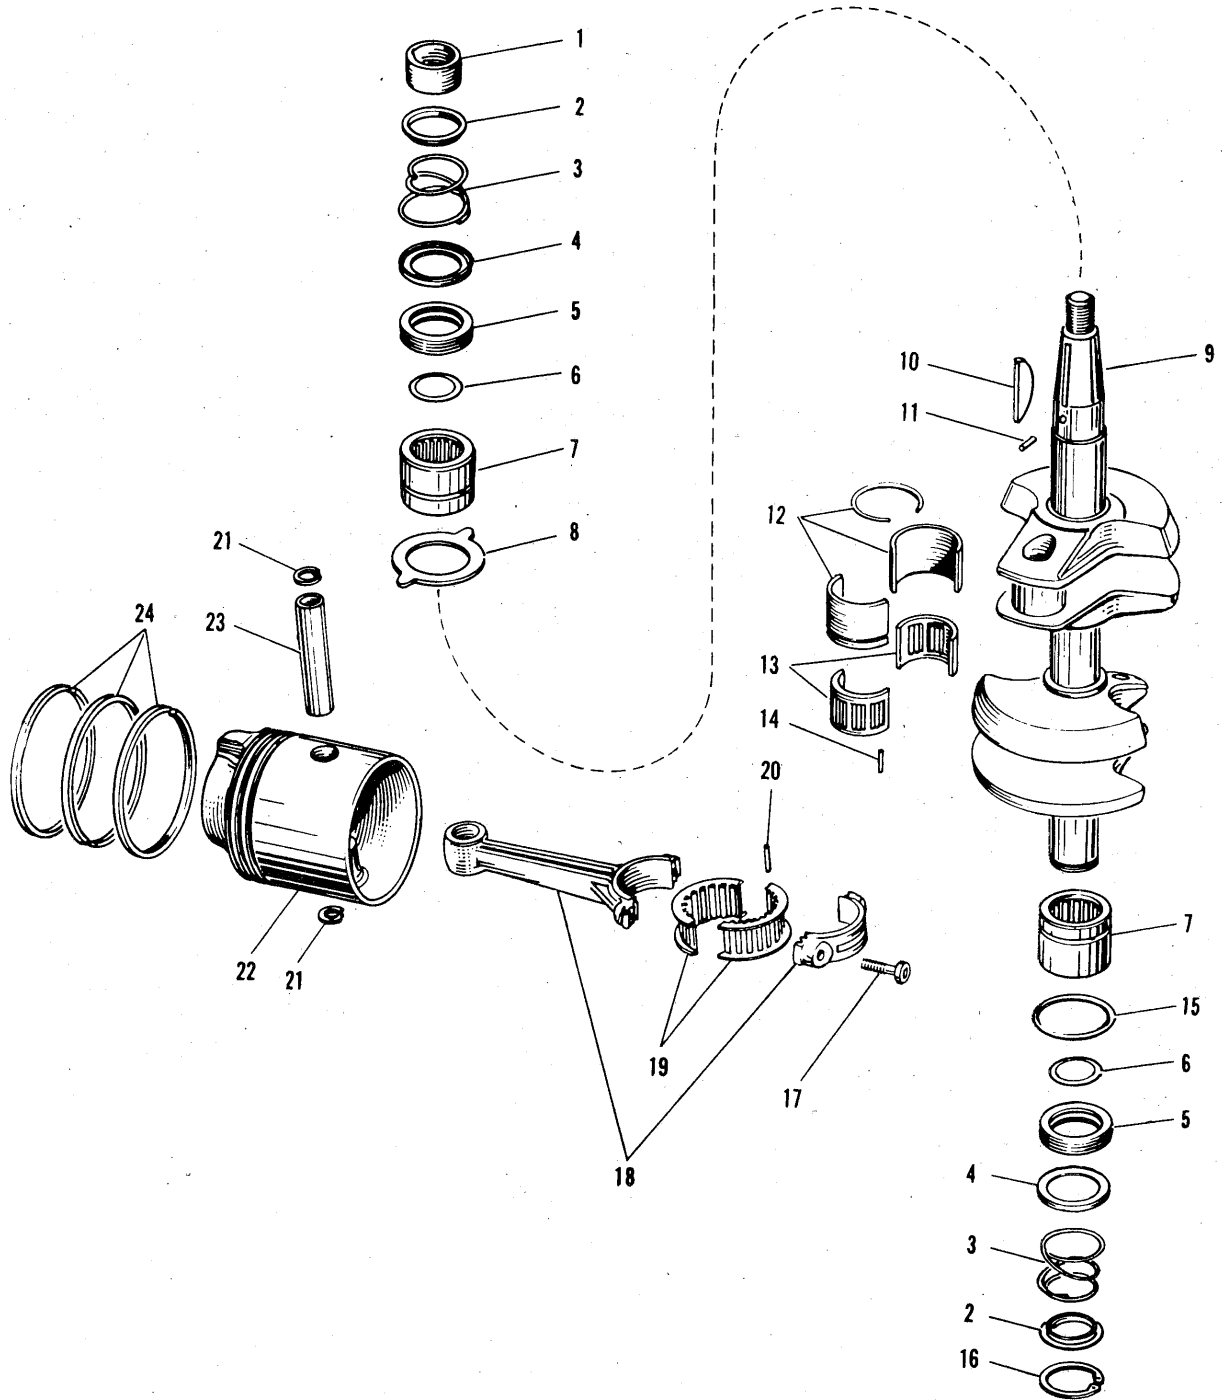

CRANKSHAFT PISTON AND CONNECTING ROD GROUP

Be Sure to Specify Model and Serial Number of Motor When Ordering Parts

PHOTO AND PART NUMBERS FOR CRANKSHAFT, PISTON
AND CONNECTING ROD GROUP

Photo No.	Part No.	Name of Part	Photo No.	Part No.	Name of Part
1	510169	Cam	15	302537	O-Ring
2	303801	Retaining Washer	16	302536	Retaining Ring
3	302539	Spring	17	202967	Screw
4	302594	Retaining Washer	18	375767	Connecting Rod
5	302538	Seal	19	302603	Retainer
6	302540	O-Ring	20	302529	Needle Bearing
7	375763	Roller Bearing	21	302577	Spring Ring
8	302601	Thrust Washer	22	375781	Piston and Dowel Pin
9	203655	Crankshaft		(375772	Piston and Connecting Rod Assembly, with Rings)
10	302602	Key	23	302576	Wrist Pin
11	302578	Pin	24	302533	Piston Ring
12	302585	Split Sleeve			
13	302755	Bearing Cage			
14	302584	Needle Bearing			

Order All Parts from Nearest Service Station or Dealer