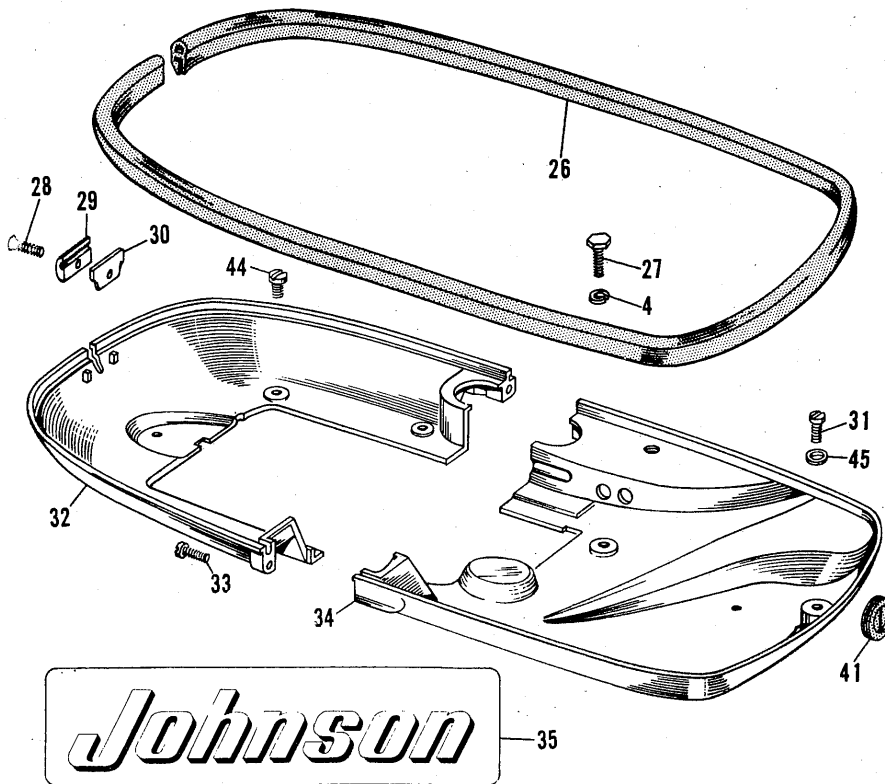

SHROUD GROUP

INSTRUCTIONS

STARTING

OILING

Always use the correct oil for your engine. The oil should be changed at the intervals specified in the manual. The oil should be changed before the engine is started. The oil should be changed before the engine is started. The oil should be changed before the engine is started.

25
Sea Horse

ELECTRIC STARTING

FORWARD
NEUTRAL
REVERSE