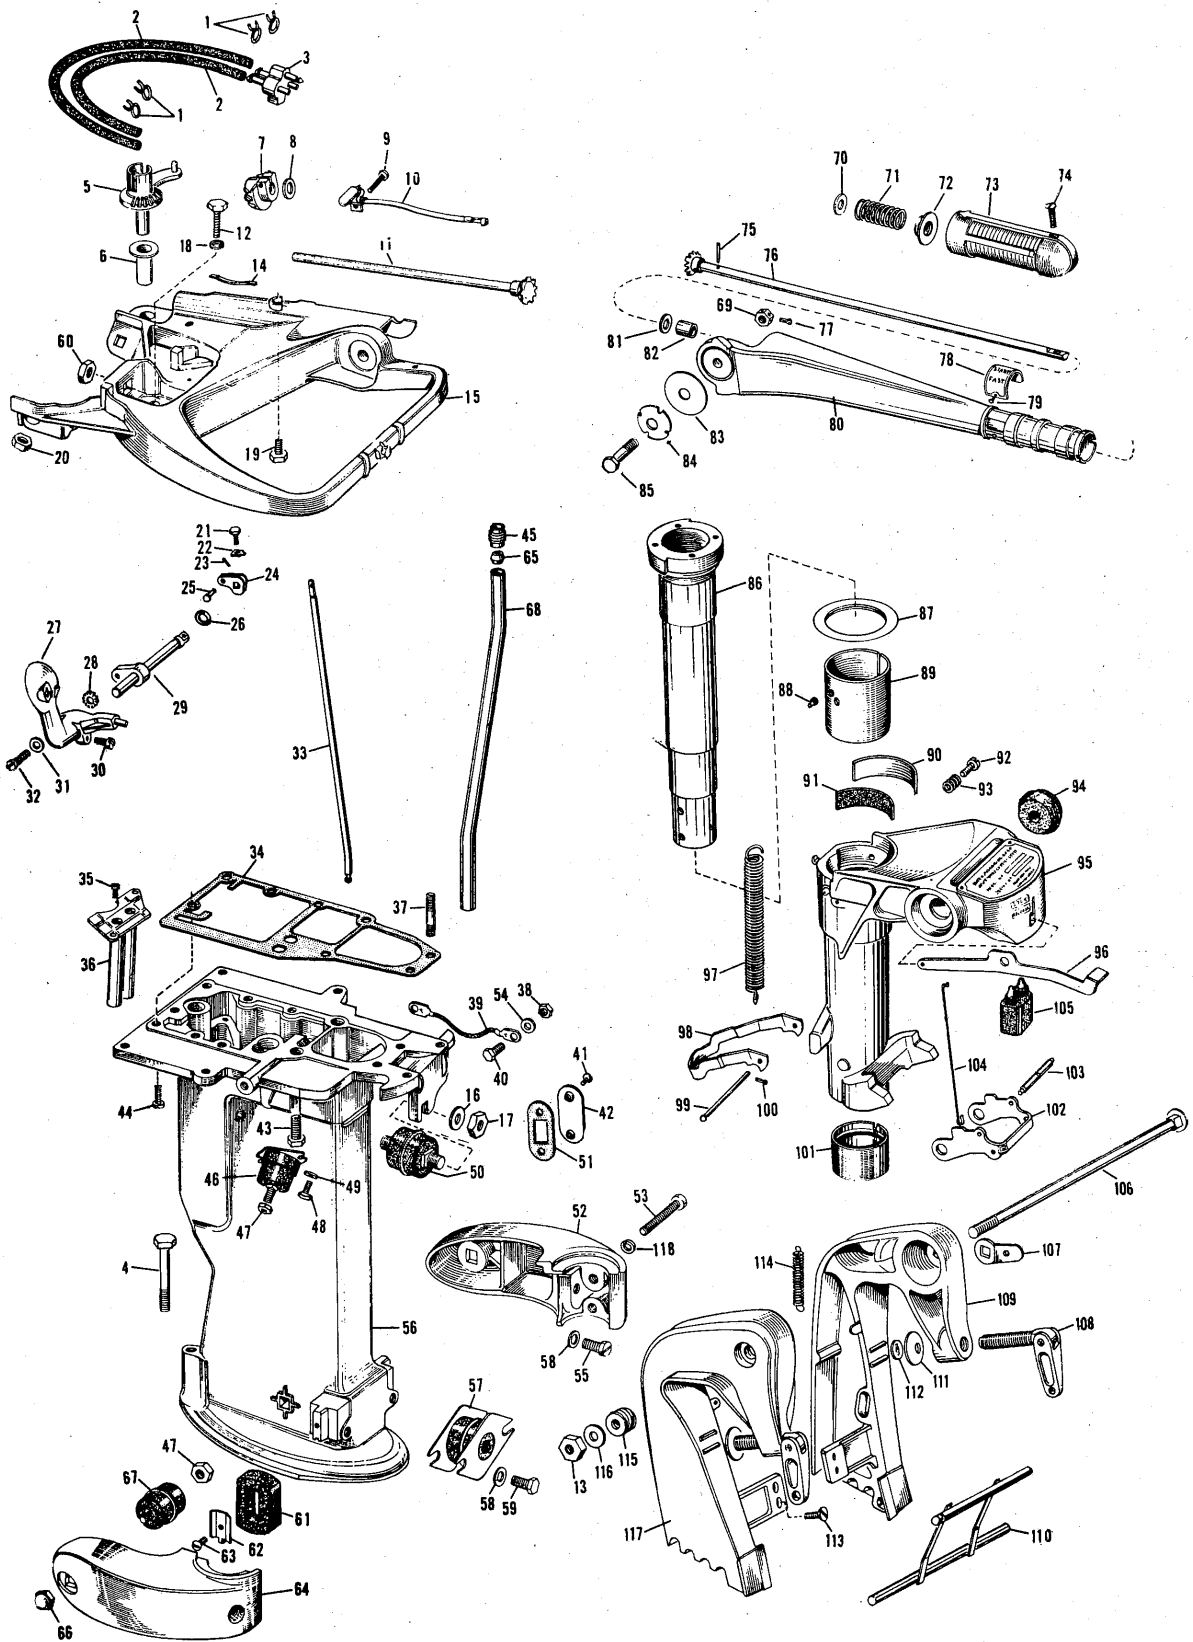

LOWER UNIT AND STEERING HANDLE GROUP

**PHOTO AND PART NUMBERS FOR LOWER UNIT
AND STEERING HANDLE GROUP**

Photo No.	Part No.	Name of Part	Photo No.	Part No.	Name of Part
1	302647	Clamp	59	303888	Screw
2	304029	Hose	60	303912	Nut
3	375788	Body Assembly	61	303918	Bumper
4	302871	Screw	62	303961	Retainer
5**	304157	Gear	63	303393	Screw
6	303854	Bushing	64	303915	Housing - Star
7	303142	Pinion	65	7-170	Gland
8	303107	Washer	66	303890	Acorn Nut
9	303951	Screw	67	303880	Rubber Mount
10	376323	Mercury Switch Assembly	68	303872	Water Tube
11	376296	Gear and Shaft Assembly - Short	69	302803	Nut
12	304151	Screw	70	303252	Washer
13	17-182	Nut	71	301656	Spring
14	304076	Ground Spring	72	303282	Friction Block
15	376298	Steering Bkt. and Bushing Assembly	73	303213	Grip
16	303913	Washer	74	302710	Screw
17	303912	Nut	75	302709	Groove Pin
18	19-124	Lockwasher	76	376414	Gear and Shaft Assembly - Long
19	303311	Screw	77	302804	Cotter Pin
20	303889	Nut	78	302735	Plate
21	303722	Screw	79	301992	Stud
22	303721	Clip	80	376040	Steering Handle
23	301912	Cotter Pin	81	302712	Washer
24	303720	Lever	82	302717	Bushing
25	302504	Pin	83	302703	Thrust Washer
26	303191	O-ring	84	302631	Spring Washer
27	375766	Shift Lever	85	302721	Screw
28	51-137	Lockwasher	86	303906	Pilot Shaft
29	376287	Bracket and Shaft Shift Lever Assembly	87	303867	Thrust Washer
30	21-167	Screw	88	303696	Pin
31	21-165	Washer	89	303936	Liner
32	300646	Screw	90	303928	Plate
33	303870	Shift Rod - Upper	91	303929	Spacer
34	303974	Gasket	92	41-178	Screw
35	303393	Screw	93	551113	Spring
36	376330	Exhaust Loading Tube Assembly	94	302637	Conical Washer
37	15-149	Stud	95	303885	Swivel Bracket
38	13-82	Nut	96	303863	Arm
39	376349	Ground Lead Assembly	97	303971	Spring
40	304077	Screw	98	303954	Locking Lever
41	302509	Screw	99	303955	Rod
42	303862	Cover Plate	100	15-268	Cotter Pin
43	300355	Screw	101	303868	Liner
44	132679	Screw	102	303957	Link
45	302894	Gland Nut	103	303956	Shaft
46	303879	Rubber Mount	104	303953	Link
47	303889	Nut	105	303933	Bumper
48	39-176	Screw	106	302643	Bolt
49	303887	Washer	107	300364	Link
50	303882	Rubber Mount	108	375747	Clampscrow & Handle Assembly
51	304023	Gasket	109	376304	Stern Bracket & Clampscrow Assem- bly - Port
52	303914	Housing - Port	110	376303	Tilting Lever Assembly
53	303898	Screw	111	41-48	Swivel Plate
54	301827	Washer	112	302420	Retainer
55	303883	Screw	113	11-185	Screw
56	376428	Exhaust Housing, Water Tube & Stud Assembly	114	302736	Spring
57	303881	Rubber Mount	115	302051	Spring
58	303886	Washer	116	25-196	Washer
			117	376305	Stern Bracket & Clampscrow Assem- bly - Star
			118	304144	Lockwasher

MODEL RDEL-17 PARTS THAT DIFFER FROM MODEL RDE-17

4	304135	Screw (RDEL)	68	304035	Water Tube (RDEL)

See page 21 for additional Model RDEL-17 parts

**Model RDE and RDEL-17 Motors built prior to Serial No. 1219876 order part No. 376429.