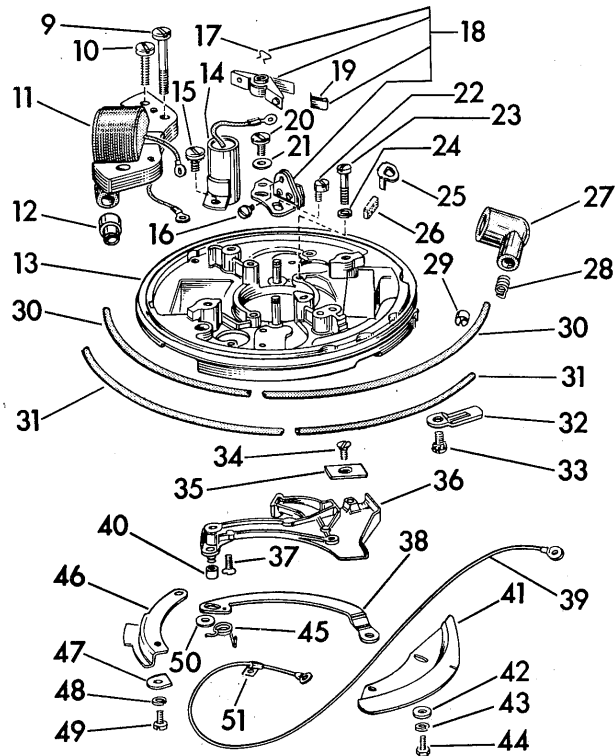

**MODEL
RDE-RDEL-19
AND 19M**

**MAGNETO
GROUP**

ITEM NO.	PART NO.	NAME OF PART	QTY. PER MOTOR
1	302468	Screw	3
2	71-1331	Nut	1
3	202111	Ratchet	1
4	510297	Screw	2
5	510296	Cover	1
6	303698	Screw	8
	580233	Flywheel & Cover Assembly	1
7	580229	Flywheel & Ring Gear Assembly Complete	1
8	203486	Ring Gear	1
9	510286	Screw	2
10	510195	Screw	4
11	580197	Coil & Lamination Assembly	2
12	510289	Grommet	2
	580211	Armature Plate, Sleeve & Post Assembly	1
13	580235	Armature Plate Assembly Complete	1
14	510173	Condenser	2
15	510193	Screw	6
16	510194	Screw	2
17	71-1052	Clip	2
18	580148	Breaker Assembly	2
19	510204	Clip	2
20	510278	Screw	2
21	510208	Bow Washer	2
22	510185	Eccentric Screw	2
23	510192	Screw	2
24	3-28	Lockwasher	2
25	510188	Oiler Clip	1
26	510189	Oiler Wick	1
27	510232	Cover	2

ITEM NO.	PART NO.	NAME OF PART	QTY. PER MOTOR
28	510231	Terminal	2
29	71-1239	Marker-High Tension Lead - Upper	1
	510203	High Tension Lead - Upper	1
30	580135	High Tension Lead Assembly - Upper	1
	510210	High Tension Lead - Lower	1
31	580146	High Tension Lead Assembly - Lower	1
32	510190	Clamp	1
33	510193	Screw	6
34	302751	Screw	1
35	303741	Clamp	1
36	376902	Anchor & Pin Assembly	2
37	302104	Screw	9
38	304219	Link	1
39	580234	Lead Assembly - Cutout	1
40	304352	Sleeve	1
	304227	Throttle Cam (Model RDE-19)	1
41	305455	Throttle Cam (Model RDE-19M)	1
42	71-1531	Washer	3
43	71-1487	Lockwasher	5
44	304441	Screw	2
45	304656	Spring	1
46	304591	Stop	1
47	200932	Clamp	1
48	71-1487	Lockwasher	5
49	302812	Screw	1
50	85-54	Washer	1
51	510267	Bracket	1

ORDER ALL PARTS FROM YOUR JOHNSON SEA-HORSE DEALER