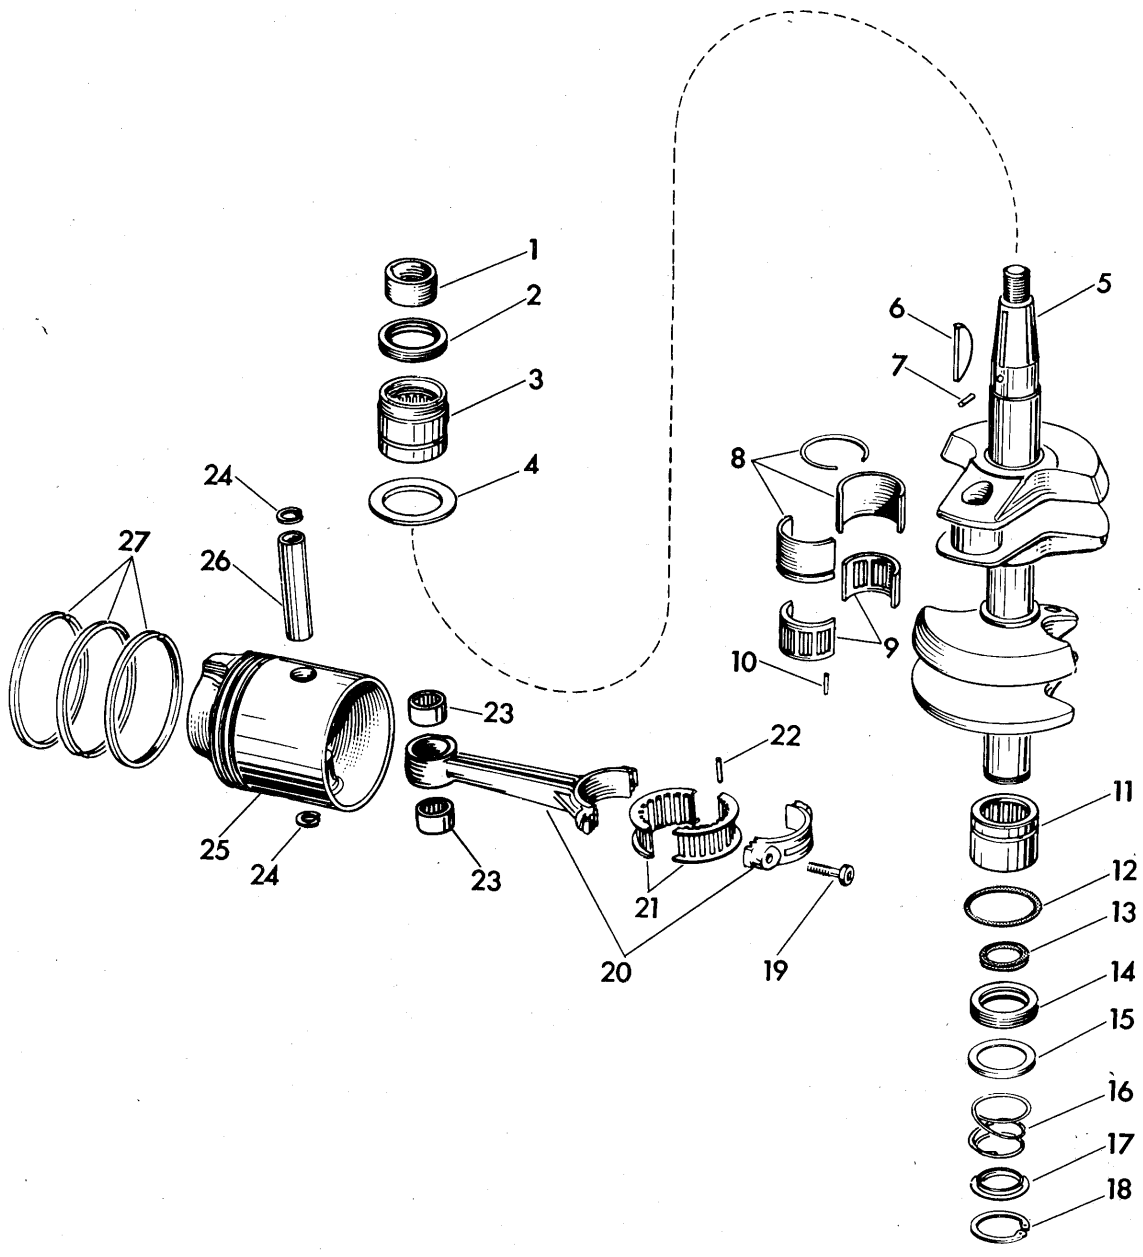

ITEM NO.	PART NO.	NAME OF PART	QTY. PER MOTOR
28	510231	Terminal	2
29	71-1239	Marker-High Tension Lead - Upper	1
	510203	High Tension Lead - Upper	1
30	580135	High Tension Lead Assembly - Upper	1
	510210	High Tension Lead - Lower	1
31	580146	High Tension Lead Assembly - Lower	1
32	510190	Clamp	1
33	510193	Screw	6
34	302751	Screw	1
35	303741	Clamp	1
36	376902	Anchor & Pin Assembly	2
37	302104	Screw	9
38	304219	Link	1
39	580234	Lead Assembly - Cutout	1
40	304352	Sleeve	1
	304227	Throttle Cam (Model RDE-19)	1
41	305455	Throttle Cam (Model RDE-19M)	1
42	71-1531	Washer	3
43	71-1487	Lockwasher	5
44	304441	Screw	2
45	304656	Spring	1
46	304591	Stop	1
47	200932	Clamp	1
48	71-1487	Lockwasher	5
49	302812	Screw	1
50	85-54	Washer	1
51	510267	Bracket	1

ORDER ALL PARTS FROM YOUR JOHNSON SEA-HORSE DEALER

SPECIFY MODEL AND SERIAL NUMBER OF MOTOR WHEN ORDERING PARTS

ITEM NO.	PART NO.	NAME OF PART	QTY. PER MOTOR
1	510169	Cam	1
2	303804	Seal	1
3	376433	Roller Bearing & Seal Assembly - Upper	1
4	304697	Thrust Washer	1
5	302530	Crankshaft	1
6	302602	Key	1
7	302578	Pin	1
8	302585	Split Sleeve	1
9	302755	Bearing Cage	2
10	302584	Needle Bearing	18
11	375763	Roller Bearing Assembly - Lower	1
12	302537	O-Ring	1
13	304098	Quad Ring	1
14	302538	Seal	1
15	302594	Retaining Washer	1
16	302539	Spring	1
17	303801	Retaining Washer	1
18	302536	Retaining Ring	1
19	202967	Screw	4
20	376566	Connecting Rod & Wrist Pin Bearings Assy.	2
21	302603	Retainer	2
22	302529	Needle Bearing	40
23	304322	Needle Bearing	4
24	302577	Spring Ring	4
25	376993	Piston, Dowel Pin & Retaining Ring	2
	376834	Piston & Connecting Rod Assembly with Rings	2
26	304713	Wrist Pin	2
27	304712	Piston Ring	6