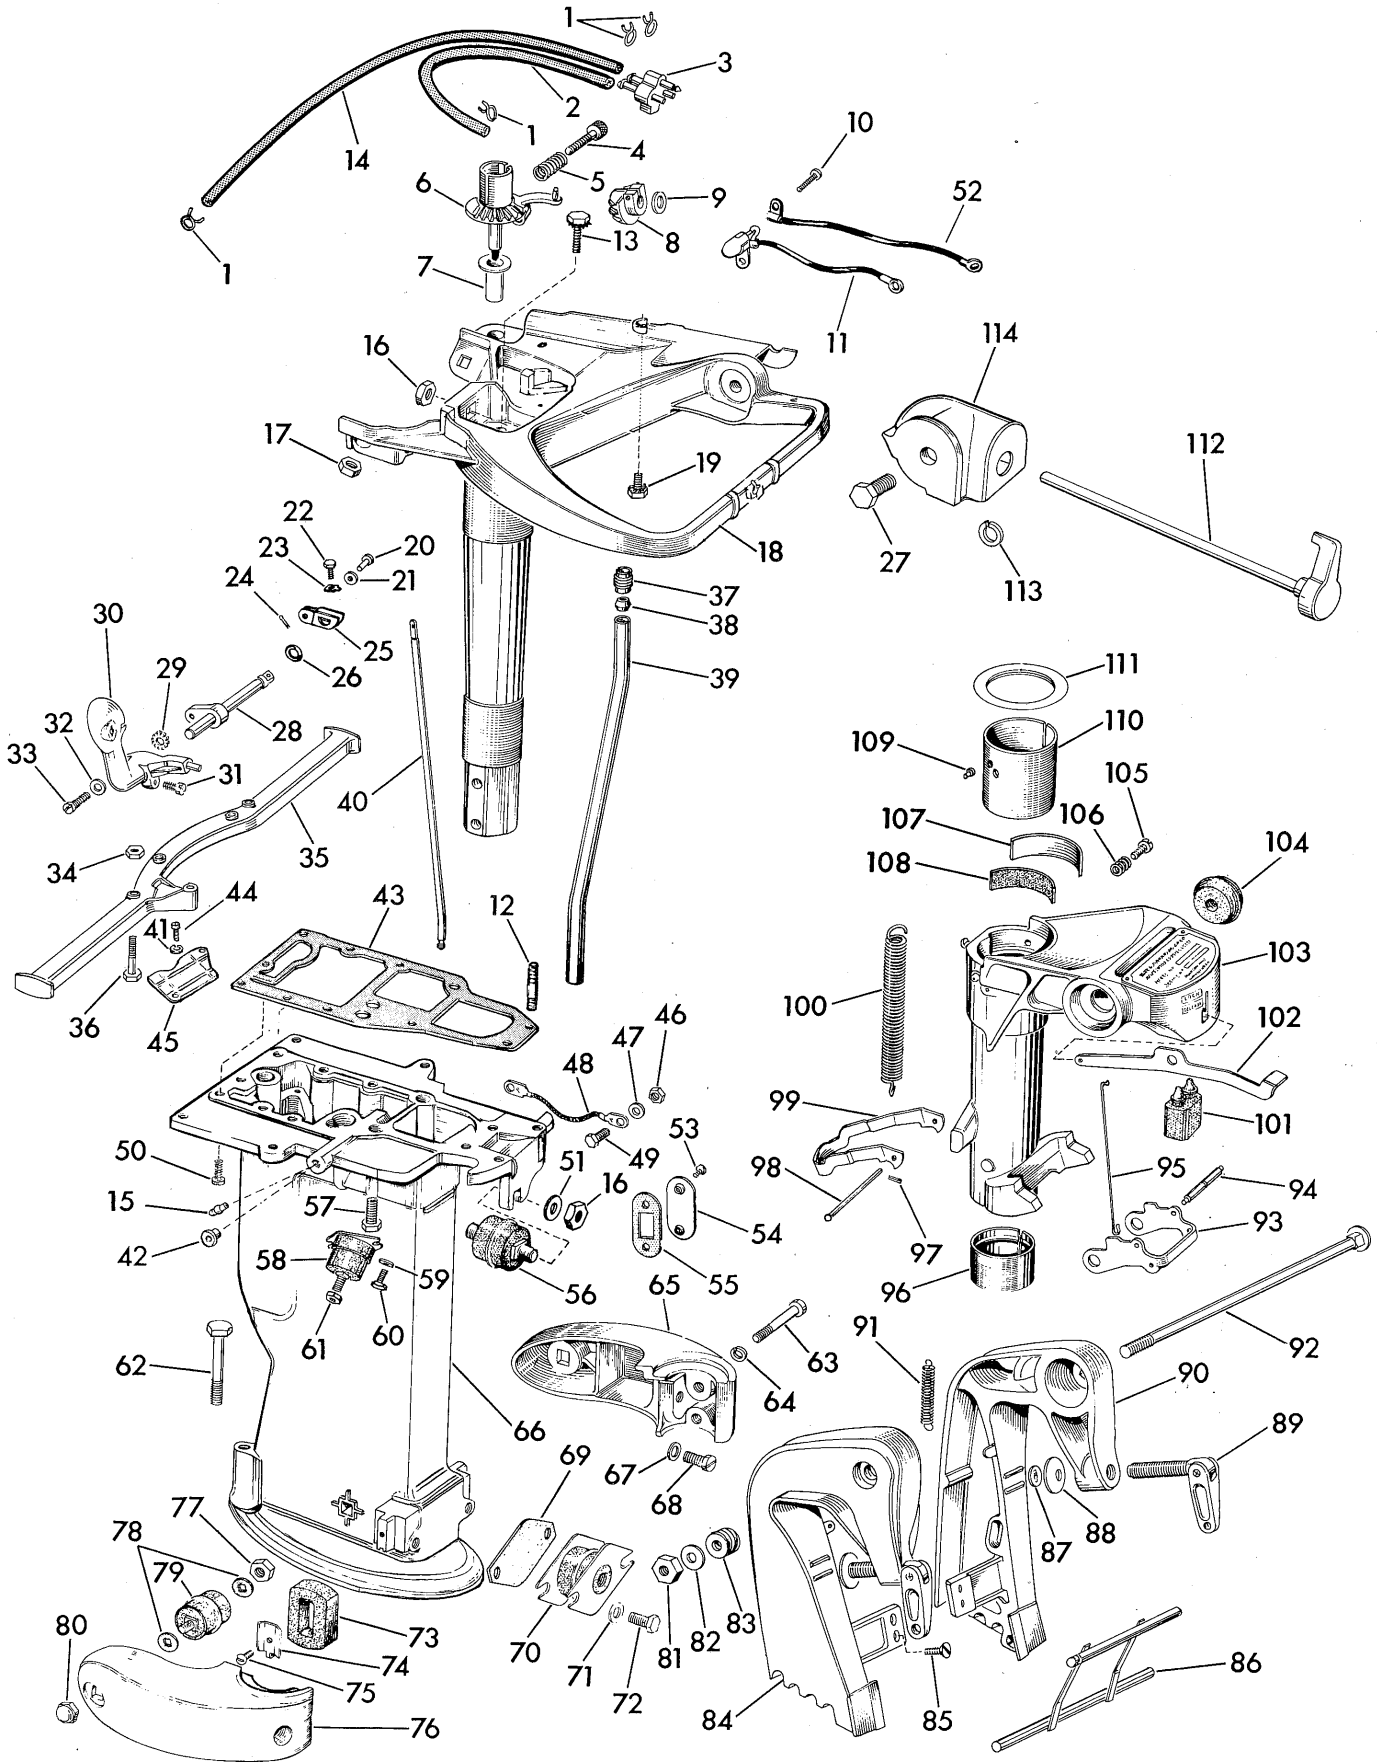

SPECIFY MODEL AND SERIAL NUMBER OF MOTOR WHEN ORDERING PARTS

**MODEL
RDE-RDEL-19
AND 19M**

**LOWER UNIT
GROUP**

ITEM NO.	PART NO.	NAME OF PART	QTY. PER MOTOR
1	302647	Clamp	8
2	304029	Hose-Fuel Conn. to Manifold	1
3	375788	Fuel Connector	1
4	304573	Screw	1
5	304865	Spring	1
6	304814	Gear	1
7	303854	Bushing	1
8	303142	Pinion	1
9	303107	Washer	1
10	303951	Screw	1
11	376867	Mercury Switch Assembly	1
12	304517	Stud	2
13	304151	Screw	4
14	303111	Hose-Fuel Conn. to Filter	1
15	304827	Grease Fitting	1
16	303912	Nut	2
17	303889	Nut	2
18	376912	Steering Bracket, Pilot Shaft & Dowel Pin Assembly	1
19	303311	Screw	1
20	304377	Pin	1
21	304380	Bow Washer	1
22	303722	Screw	1
23	303721	Clip	1
24	15-268	Cotter Pin	2
25	304379	Lever	1
26	303191	O-Ring	1
27	303775	Washer	1
28	376878	Bracket & Shaft Assembly	1
29	51-137	Lockwasher	4
30	375766	Shift Lever	1
31	300258	Screw	2
32	21-165	Washer	1
33	300646	Screw	11
34	15-254	Nut	2
35	376570	Carrying Handle	1
36	304392	Screw	3
*37	302894	Gland Nut	1
*38	7-170	Gland	1
*39	304680	Water Tube	1
†39	377060	Water Tube & Bushing Assy.	1
40	303870	Shift Rod - Upper	1
41	304454	Lockwasher	2
42	304791	Bushing	1
43	304545	Gasket	1
44	304012	Screw	2
45	304875	Plate	1
46	13-82	Nut	1
47	301827	Washer	2
48	376349	Ground Lead Assembly	1
49	304077	Screw	1
50	132679	Screw	9
51	303913	Washer	2
52	376960	Ground Wire Assembly	1
53	302509	Screw	4
54	303862	Cover Plate	1
55	304023	Gasket	1
56	303882	Rubber Mount	1
57	303782	Screw	2
58	303879	Rubber Mount	2
59	303887	Washer	4
60	39-176	Screw	8
61	303889	Nut	2
62	302871	Screw	1
63	304452	Screw	2

ITEM NO.	PART NO.	NAME OF PART	QTY. PER MOTOR
64	302865	Lockwasher	2
65	304446	Housing - Lower Mount - Port	1
66	377061	Exhaust Housing, Water Tube & Stud Assembly	1
67	303886	Washer	6
68	303883	Screw	2
69	304169	Gasket	1
70	303881	Rubber Mount	1
71	303886	Washer	6
72	303888	Screw	2
73	303918	Bumper	2
74	303961	Retainer	2
75	303393	Screw	2
76	304447	Housing - Lower Mount Starboard	1
77	303890	Acorn Nut	2
78	304168	Gasket	4
79	303880	Rubber Mount	2
80	303890	Acorn Nut	2
81	17-182	Nut	1
82	25-196	Washer	1
83	302051	Spring	1
84	376439	Stern Bracket & Clampscrew Assembly - Star	1
85	11-185	Screw	2
86	376303	Lever	1
87	302420	Retainer	2
88	41-48	Swivel Plate	2
89	375747	Clampscrew & Handle Assembly	2
90	376438	Stern Bracket & Clampscrew Assembly - Port	1
91	302736	Spring	1
92	302643	Bolt	1
93	303953	Link	1
94	303956	Shaft	1
95	303957	Link	1
96	303868	Liner	1
97	15-268	Cotter Pin	3
98	303955	Rod	1
99	303954	Locking Lever	1
100	303971	Spring	1
101	303933	Bumper	1
102	303863	Arm	1
103	303885	Swivel Bracket	1
104	302637	Conical Washer	2
105	41-178	Screw	1
106	551113	Spring	1
107	303928	Plate	1
108	303929	Spacer	1
109	303696	Pin	1
110	303936	Liner	1
111	303867	Thrust Washer	1
112	376903	Knob & Shaft Assembly	1
113	303807	Lockwasher	1
114	304262	Cover	1
115	130538	Screw	1
MODEL RDEL-19 AND 19M PARTS THAT DIFFER FROM MODEL RDE-19 AND 19M			
62	304135	Screw (RDEL)	1

See Page 17 for additional Model RDEL-19 and 19M parts

*Model RD-19 motors mfd. prior to serial #1551598.

*Model RDEL-19 motors mfd. prior to serial #1574369.

†Model RDE-19 and 19M motors serial #1551598 and up.

†Model RDEL-19 and 19M motors serial #1570487 and up.

ORDER ALL PARTS FROM YOUR JOHNSON SEA-HORSE DEALER