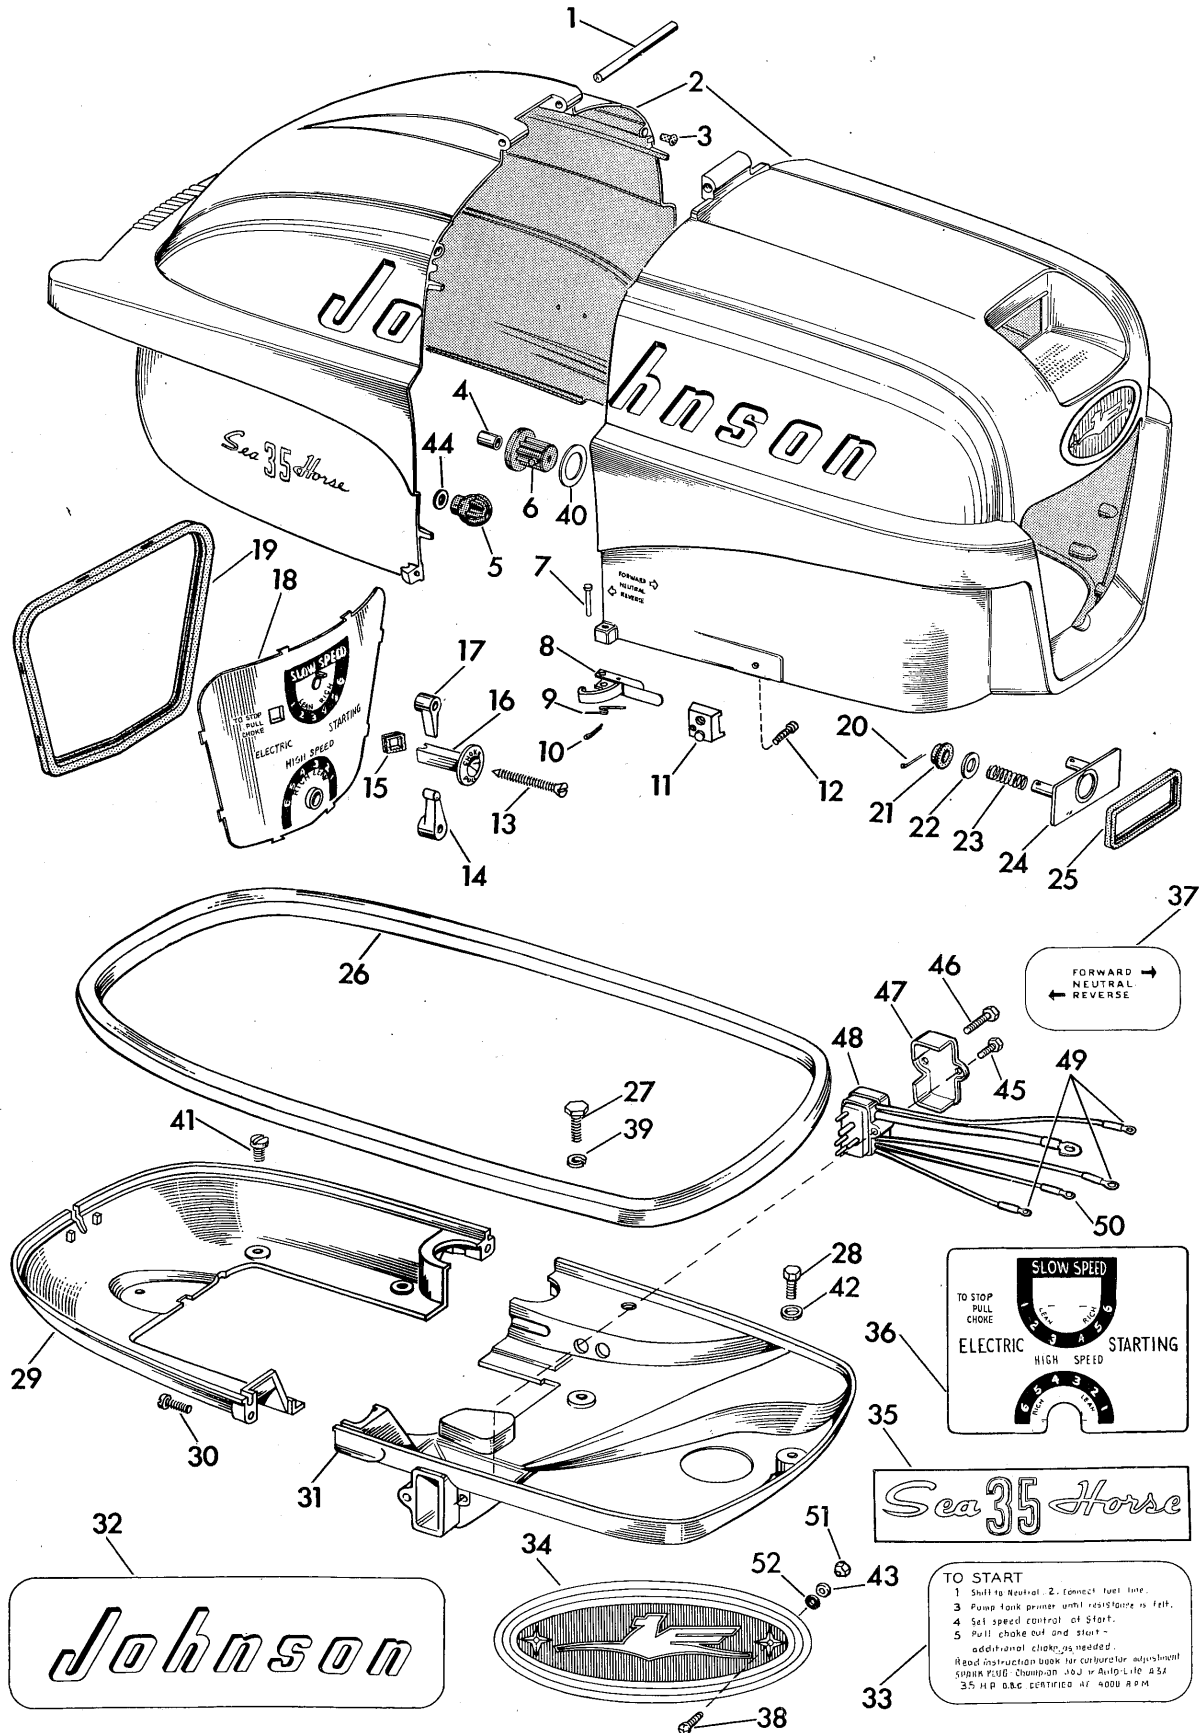

Johnson **MOTORS** **PARTS CATALOG**

MODELS
RDE-RDEL-19
AND 19M
35 HP

1
9
5
7

WAUKEGAN, ILLINOIS

SPECIFY MODEL AND SERIAL NUMBER OF MOTOR WHEN ORDERING PARTS

ITEM NO.	PART NO.	NAME OF PART	QTY. PER MOTOR
1	303984	Hinge Pin	1
2	376983	Shroud & Transfer Assembly Complete	1
3	203290	Bumper	2
4	303959	Sleeve	2
5	304461	Bumper	2
6	303958	Bumper	2
7	303522	Pin	2
8	376129	Clamp & Lever Assembly	2
9	303519	Spring	2
10	303590	Cotter Pin	3
11	303985	Boss	1
12	19-189	Screw	1
13	302761	Screw	1
14	304360	Adjusting Lever - High Speed	1
15	303796	Grommet	1
16	303718	Choke Knob	1
17	303847	Adjusting Lever - Slow Speed	1
18	376897	Control Panel & Transfer Assembly	1
19	303983	Grommet	1
20	41-163	Cotter Pin	6
21	303535	Grommet	2
22	202065	Washer	2
23	303518	Spring	2
24	303528	Cover	1
25	303529	Grommet	1
26	304877	Seal	1
27	300630	Screw	1
28	300630	Screw	1
29	304460	Motor Cover - Lower Rear	1
30	303714	Screw	2
31	377287	Motor Cover Assembly - Lower Front	1
32	304332	Transfer - "Johnson" - Port & Star	2
33	304824	Transfer - Starting Instructions	1
34	304867	Medallion	1
35	304846	Transfer - Sea Horse - Port & Star	2
36	304839	Transfer Control Panel	1
37	304349	Transfer - Gearshift	1
38	304997	Screw	2
39	303480	Lockwasher	1
40	303960	Washer	2
41	39-176	Screw	8
42	43-302	Washer	3
43	304998	Washer	2
44	303886	Washer	6
45	21-171	Screw-Short	1
46	21-358	Screw-Long	1
47	304766	Cover	1
48	376868	Connector	1
49	204036	Connector Terminals	3
50	204037	Connector Terminals	1
51	304999	Nut	2
52	305430	Spacer	2