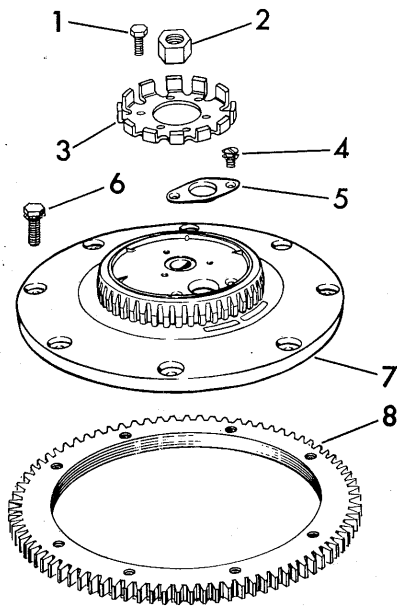

**MODEL
RDE-RDEL-19
AND 19M**

**MAGNETO
GROUP**

ITEM NO.	PART NO.	NAME OF PART	QTY. PER MOTOR
1	302468	Screw	3
2	71-1331	Nut	1
3	202111	Ratchet	1
4	510297	Screw	2
5	510296	Cover	1
6	303698	Screw	8
	580233	Flywheel & Cover Assembly	1
7	580229	Flywheel & Ring Gear Assembly Complete	1
8	203486	Ring Gear	1
9	510286	Screw	2
10	510195	Screw	4
11	580197	Coil & Lamination Assembly	2
12	510289	Grommet	2
	580211	Armature Plate, Sleeve & Post Assembly	1
13	580235	Armature Plate Assembly Complete	1
14	510173	Condenser	2
15	510193	Screw	6
16	510194	Screw	2
17	71-1052	Clip	2
18	580148	Breaker Assembly	2
19	510204	Clip	2
20	510278	Screw	2
21	510208	Bow Washer	2
22	510185	Eccentric Screw	2
23	510192	Screw	2
24	3-28	Lockwasher	2
25	510188	Oiler Clip	1
26	510189	Oiler Wick	1
27	510232	Cover	2

ITEM NO.	PART NO.	NAME OF PART	QTY. PER MOTOR
28	510231	Terminal	2
29	71-1239	Marker-High Tension Lead - Upper	1
	510203	High Tension Lead - Upper	1
30	580135	High Tension Lead Assembly - Upper	1
	510210	High Tension Lead - Lower	1
31	580146	High Tension Lead Assembly - Lower	1
32	510190	Clamp	1
33	510193	Screw	6
34	302751	Screw	1
35	303741	Clamp	1
36	376902	Anchor & Pin Assembly	2
37	302104	Screw	9
38	304219	Link	1
39	580234	Lead Assembly - Cutout	1
40	304352	Sleeve	1
	304227	Throttle Cam (Model RDE-19)	1
41	305455	Throttle Cam (Model RDE-19M)	1
42	71-1531	Washer	3
43	71-1487	Lockwasher	5
44	304441	Screw	2
45	304656	Spring	1
46	304591	Stop	1
47	200932	Clamp	1
48	71-1487	Lockwasher	5
49	302812	Screw	1
50	85-54	Washer	1
51	510267	Bracket	1

ORDER ALL PARTS FROM YOUR JOHNSON SEA-HORSE DEALER