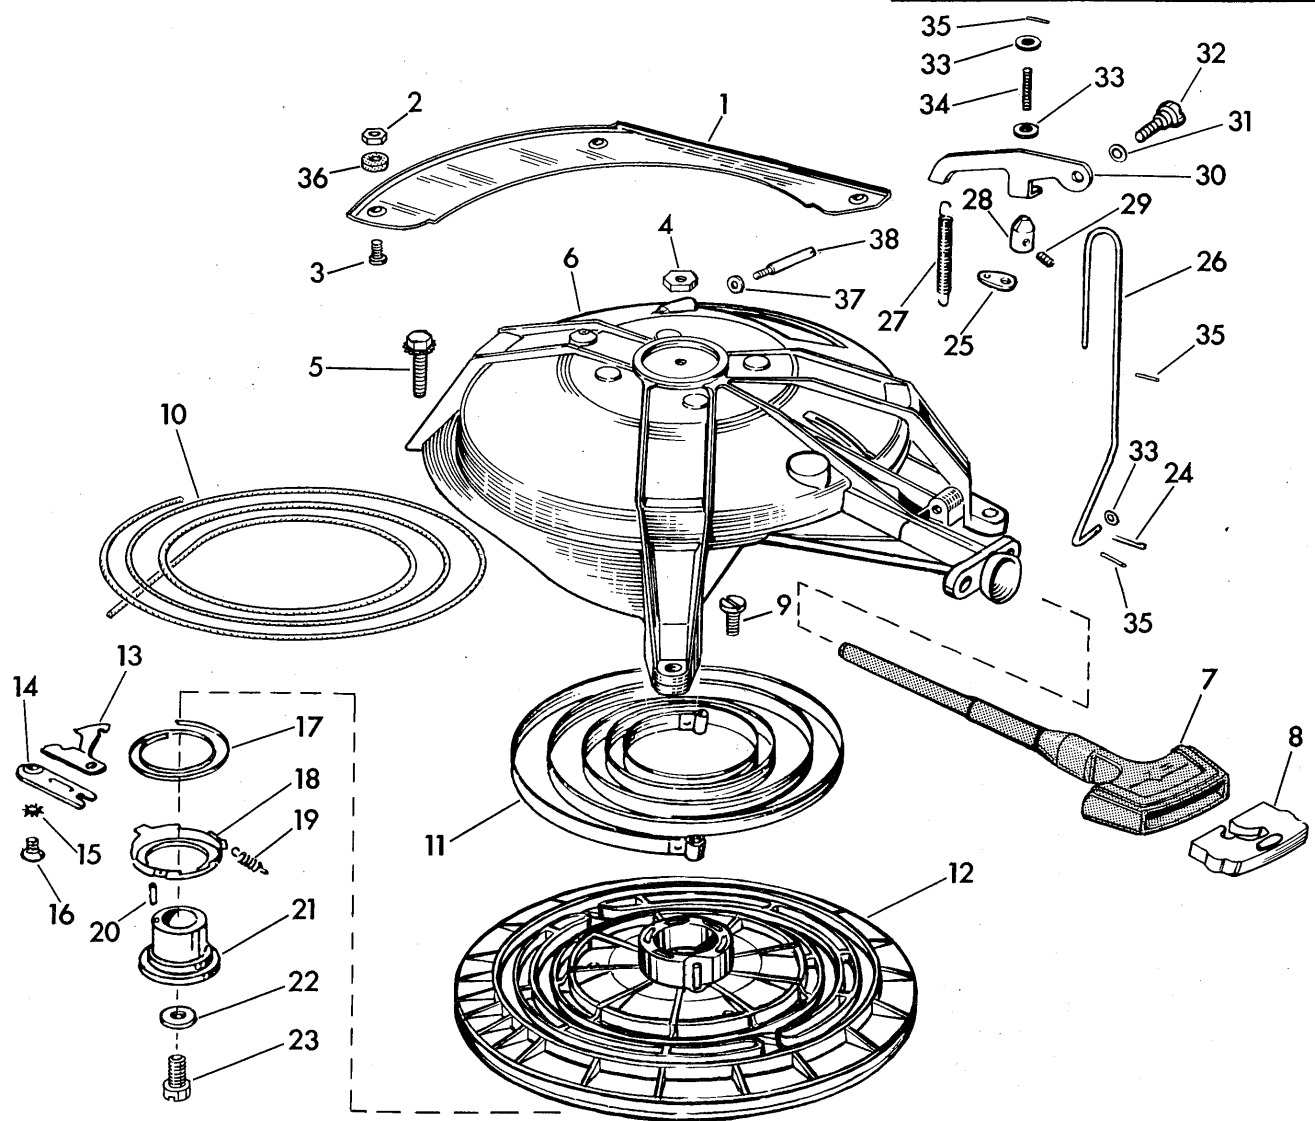

STARTER GROUP **MODEL RDE-RDEL-19 AND 19M**

ITEM NO.	PART NO.	NAME OF PART	QTY. PER MOTOR
1	304770	Guard	1
2	304854	Nut	2
3	302104	Screw	3
4	302103	Nut	1
5	304994	Screw	1
6	376851	Starter Housing & Pin Assembly	1
	377012	Starter Assembly Complete	
7	304501	Handle	1
8	304325	Anchor	1
9	303591	Screw	2
10	305000	Starter Rope	1
11	375836	Starter Spring	1
12	376848	Starter Pulley	1
13	202470	Starter Pawl	3
14	202317	Retainer	3
15	71-1026	Lockwasher	3
16	71-1106	Screw	1
17	302222	Friction Spring	1
18	202114	Equalizer Cup	1

ITEM NO.	PART NO.	NAME OF PART	QTY. PER MOTOR
19	202155	Spring	3
20	202156	Pin	1
21	276643	Spindle & Pin Assembly	1
22	202356	Washer	1
23	130530	Screw	1
24	53-409	Cotter Pin	3
25	303033	Anchor	1
26	304808	Rod	1
27	304224	Spring	1
28	303244	Collar	1
29	303245	Allen Screw	1
30	304807	Locking Lever	1
31	302473	Bow Washer	1
32	303247	Screw	1
33	71-1447	Washer	4
34	303051	Spring	1
35	41-110	Pin	8
36	304510	Washer	2
37	300803	Washer	1
38	304740	Shaft	1

SPECIFY MODEL AND SERIAL NUMBER OF MOTOR WHEN ORDERING PARTS