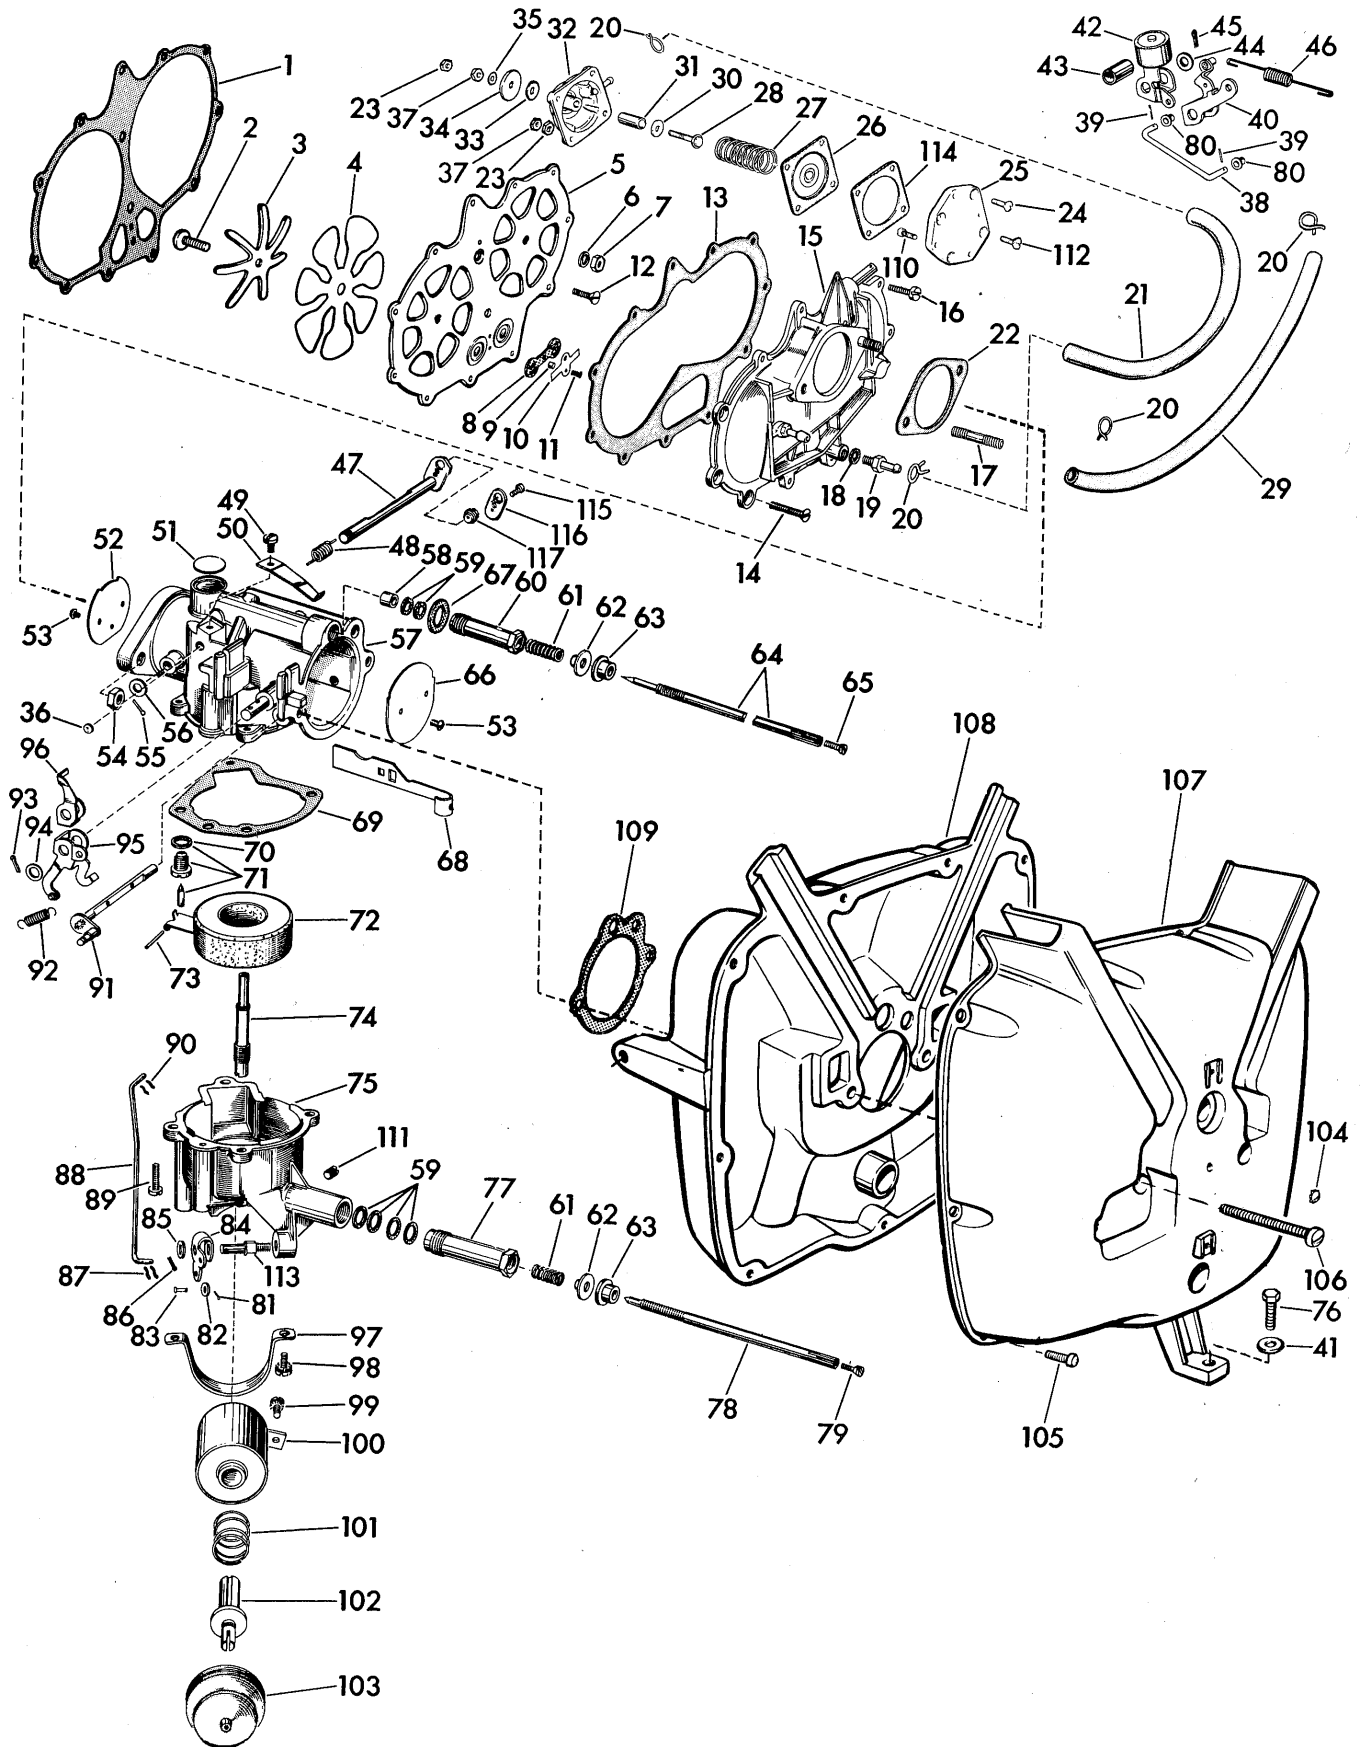

SPECIFY MODEL AND SERIAL NUMBER OF MOTOR WHEN ORDERING PARTS

**MODEL
RDE-RDEL-19
AND 19M**

**CARBURETOR
GROUP**

ITEM NO.	PART NO.	NAME OF PART	QTY. PER MOTOR
1	304262	Gasket	1
2	301858	Screw	2
3	304709	Leaf Stop	2
4	304708	Leaf Valve	2
	304710	Leaf Plate	1
5	376832	Leaf Plate Assembly	1
6	71-1487	Lockwasher	5
7	85-64	Nut	3
8	302042	Check Valve	1
9	302046	Spacer	2
10	302048	Spring	1
11	19-191	Screw	2
12	302104	Screw	9
13	304261	Gasket	1
14	200399	Screw	2
15	376901	Intake Manifold & Stud Assy.	1
16	304888	Screw	11
17	302822	Stud	2
18	301819	Washer	1
19	301820	Nipple	1
20	302647	Clamp	8
21	304855	Hose-Cutout Switch to Manifold	1
22	302598	Gasket	1
23	130450	Nut	2
24	304852	Screw	3
25	304851	Mounting Adapter	1
26	376881	Diaphragm & Plate Assy.	1
27	304499	Spring	1
28	304853	Screw	1
29	303644	Hose-Filter to Carburetor	2
30	304183	Washer	2
31	303893	Tubing	1
32	376918	Body & Nipple	1
	376919	Cutout Switch Assembly	1
33	304183	Washer	2
34	303723	Washer	1
35	71-1531	Washer	3
36	303962	Core Plug	1
37	304854	Nut	3
38	304208	Link (Model RDE-19)	1
38	305454	Link (Model RDE-19M)	1
39	41-110	Pin	8
40	376478	Throttle Lever	1
41	43-302	Washer	1
42	376477	Cam Follower	1
43	303310	Spacer	1
44	301827	Washer	2
45	41-163	Cotter Pin	7
46	303296	Spring	1
47	376476	Throttle Shaft & Arm Assy. (Model RDE-19)	1
47	377222	Throttle Shaft & Arm Assy. (Model RDE-19M)	1
48	302696	Spring	1
49	43-156	Screw	1
50	302722	Spring	1
51	19-51	Core Plug	1
52	304056	Throttle Valve	1
53	303760	Screw	4
54	7-46	Nut	4
55	41-163	Cotter Pin	6
56	85-54	Washer	3
	377224	Carburetor Body, Plug, Throttle Valve & Link Assy	1
57	377312	Carburetor, Solenoid & Link Assembly Complete	1

ITEM NO.	PART NO.	NAME OF PART	QTY. PER MOTOR
57	377223	Carburetor Assembly less Solenoid	1
58	303939	Bushing	1
59	43-123	Packing	6
60	304772	Nut - Slow Speed Needle Valve	1
61	305019	Spring	2
62	305018	Washer	2
63	303535	Grommet	2
64	303966	Needle Valve - Slow Speed	1
65	551517	Screw	2
66	302674	Choke Valve	1
67	203355	Washer	1
68	303964	Choke Rod	1
69	303750	Gasket	1
70	301996	Gasket	1
71	375798	Float Valve, Seat and Gasket Assembly	1
72	375792	Float and Arm Assembly	1
73	302661	Hinge Pin	1
74	304601	Nozzle	1
75	304031	Float Chamber	1
76	300630	Screw	1
77	305020	Nut - High Speed Needle Valve	1
78	304600	Needle Valve - High Speed	1
79	551517	Screw	2
80	304216	Bushing	2
81	301912	Cotter Pin	1
82	71-1447	Washer	3
83	303738	Pin	1
84	303747	Lever	1
85	85-54	Washer	3
86	41-163	Cotter Pin	6
87	41-110	Pin	10
88	303734	Link	1
89	13-558	Screw	24
90	41-110	Pin	10
91	376256	Choke Shaft, Arm and Pin Assembly	1
92	305011	Spring	1
93	41-163	Cotter Pin	6
94	85-54	Washer	3
95	376255	Bellcrank and Pin Assy.	1
96	303749	Lever	1
97	303740	Yoke	1
98	303737	Screw	2
99	510193	Screw	6
100	376806	Solenoid Assembly	1
101	303745	Spring	1
102	376610	Solenoid Plunger Assembly	1
103	303792	Cover	1
104	203652	Button Plug	1
105	21-283	Screw	9
106	302434	Screw	2
107	304757	Air Silencer - Front	1
108	304758	Air Silencer - Rear	1
109	303988	Gasket	1
110	13-558	Screw	2
111	303041	Screw	1
112	131811	Screw	1
113	303739	Pivot Shaft	1
114	305002	Gasket	1
115	53-197	Screw (Model RDE-19M)	1
116	305457	Clamp (Model RDE-19M)	1
117	305456	Cam Bushing (Model-RDE- 19M)	1

ORDER ALL PARTS FROM YOUR JOHNSON SEA-HORSE DEALER