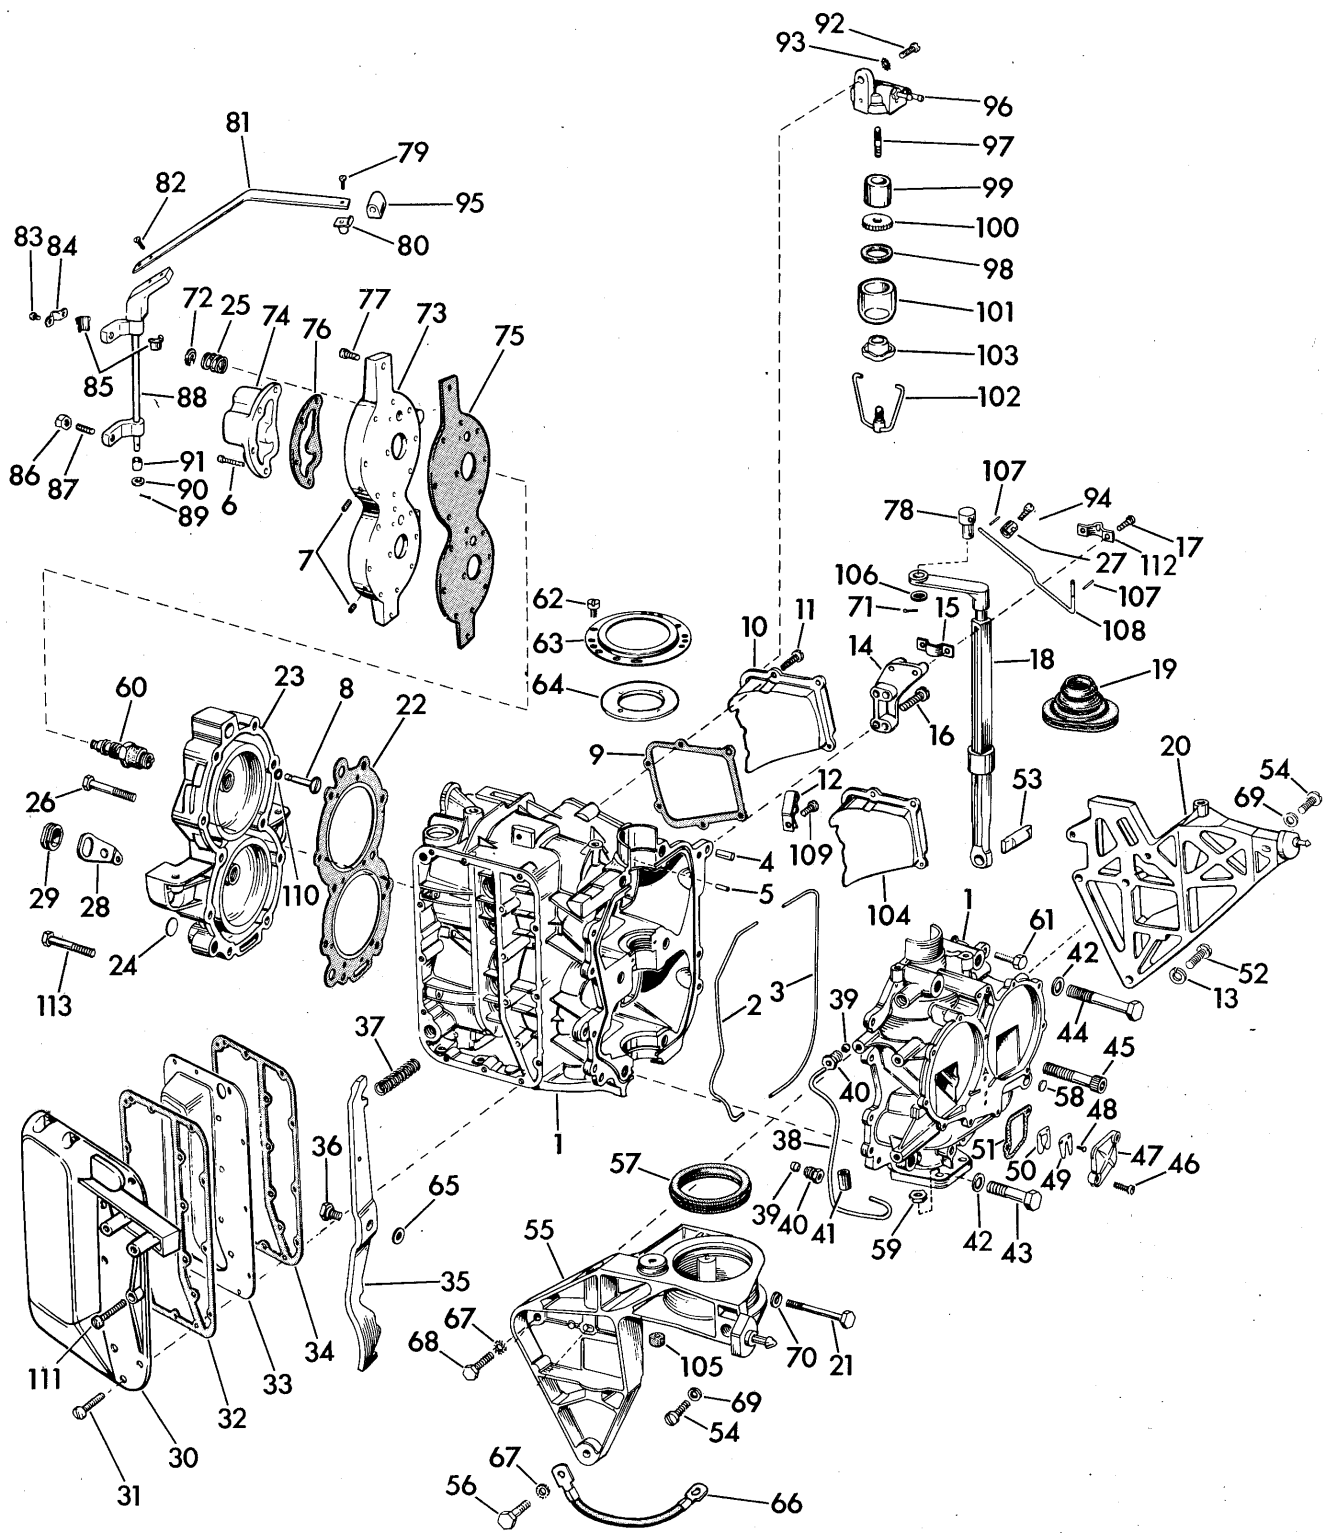

SPECIFY MODEL AND SERIAL NUMBER OF MOTOR WHEN ORDERING PARTS

**MODEL
RDE-RDEL-19
AND 19M**

**POWERHEAD
GROUP**

ITEM NO.	PART NO.	NAME OF PART	QTY. PER MOTOR
1	376854	Cylinder & Crankcase	1
2	302621	Seal - Starboard	1
3	302622	Seal - Port	1
4	300402	Tapered Pin	2
5	304178	Dowel	3
6	27-17	Screw	10
7	303245	Plug	2
8	377075	Valve & O-Ring	2
9	304784	Gasket	2
10	304775	Bypass Cover - Upper	1
11	304785	Screw	11
12	304790	Clamp	1
13	51-137	Lockwasher	3
14	304941	Bracket	1
15	303109	Bearing Clamp	2
16	25-238	Screw	2
17	302948	Screw	6
18	304198	Lever	1
19	304019	Grommet	1
20	376842	Bracket & Pin Assembly - Port	1
21	305006	Screw	1
22	304720	Gasket	1
23	376840	Cylinder Head	1
24	13-426	Core Plug - Lower	1
25	304705	Spring	2
26	305027	Screw	9
27	304222	Collar	1
28	304763	Anchor	1
29	300454	Grommet	1
30	377297	Cover & Screw Assy. - Outer	1
31	25-238	Screw	24
32	304762	Gasket	2
33	304761	Cover	1
34	304762	Gasket	2
35	303970	Shifter Lock	1
36	302592	Screw	1
37	302587	Spring	1
38	375862	Oil Line Assembly	1
39	11-61	Gland	2
40	41-105	Packing Nut	2
41	302811	Spacer	1
42	300343	Washer	4
43	302600	Screw	2
44	301431	Screw	2
45	302579	Screw	2
46	304888	Screw	12
47	302033	Cover	1
48	303761	Screw	2
49	304655	Plate	1
50	302031	Leaf Valve	1
51	302032	Gasket	1
52	21-358	Screw	3
53	304155	Pin	1
54	132679	Screw	9
55	376885	Bracket & Pin Assembly - Starboard	1
56	21-358	Screw	1
57	304789	Shock Absorber	1

ITEM NO.	PART NO.	NAME OF PART	QTY. PER MOTOR
58	300788	Expansion Plug	1
59	7-46	Nut	4
*60	200322	Spark Plug Champion J6J	2
*60	376290	Spark Plug Auto-Lite A3X	2
61	300646	Screw	11
62	304442	Screw	4
63	303278	Support	1
64	303277	Retaining Ring	1
65	304051	Washer	1
66	376961	Ground Cable Assembly	1
67	51-137	Lockwasher	4
68	300646	Screw	9
69	43-302	Washer	3
70	7-227	Lockwasher	3
71	303049	Cotter Pin	1
72	304706	Retainer	2
73	377111	Compression Release Cham- ber & Plug Assy. - Lower	1
74	304727	Compression Release Chamber - Upper	2
75	304724	Gasket	1
76	304726	Gasket	2
77	25-238	Screw	25
78	304226	Pivot Pin	1
79	304583	Screw	1
80	377064	Follower & Screw Assy.	1
81	304751	Arm	1
82	303737	Screw	2
83	303737	Screw	2
84	304755	Bracket	1
85	304749	Bushing - Upper	2
86	304753	Nut	2
87	304754	Screw	2
88	376853	Lever Assembly	1
89	300723	Cotter Pin	1
90	25-303	Washer	1
91	304750	Bushing - Lower	1
92	21-167	Screw	1
93	303480	Lockwasher	2
94	304221	Screw	1
95	304738	Guide	1
	376836	Body and Nipple	1
96	376835	Fuel Filter Assembly	1
97	304522	Stud	1
98	302675	Gasket	1
99	302062	Filter	1
100	304523	Nut	1
101	303967	Bowl	1
102	376327	Yoke and Screw Assembly	1
103	375989	Thumb Nut and Swivel Cup	1
104	304768	Bypass Cover - Lower	1
105	304847	Seal	2
106	551953	Washer	2
107	41-110	Pin	8
108	304225	Rod	1
109	19-123	Screw	1
110	304598	O-Ring	2
111	130618	Screw	1
112	305609	Bearing Clamp	1
113	303782	Screw	1

*We recommend either
Champion or Auto-Lite
Spark Plugs

NOTE
Power Head Gasket Set (less Cyl. Head Gasket)
Part No. 377015

ORDER ALL PARTS FROM YOUR JOHNSON SEA-HORSE DEALER