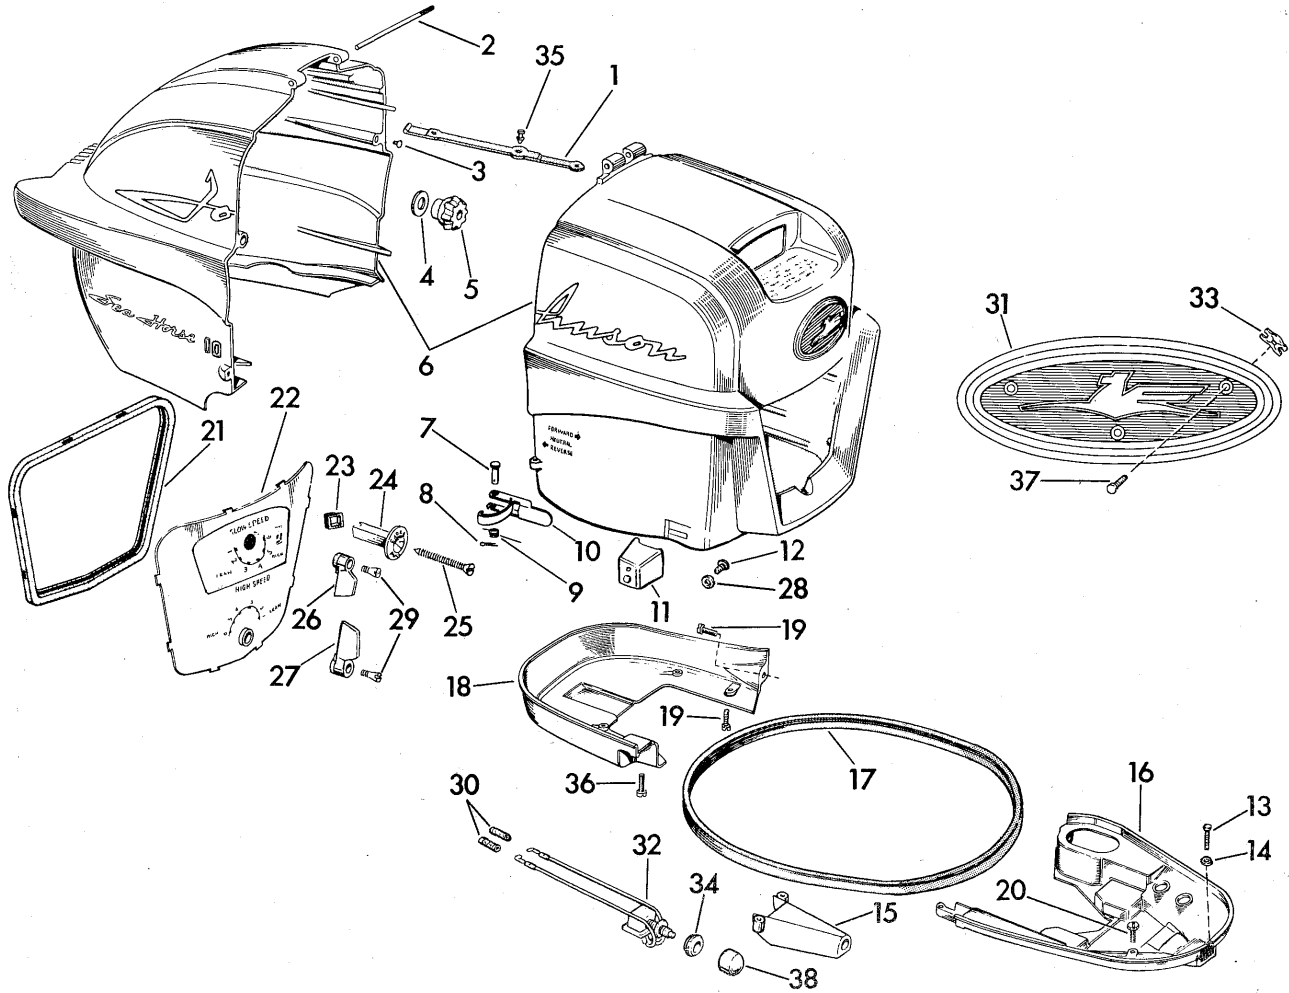

MODELS  
QD-QDL-19  
10 HP

*Johnson*

MOTORS

PARTS  
CATALOG  
1958

WAUKEGAN, ILLINOIS

# SHROUD GROUP

MODEL QD-QDL-19

ITEM NO.	PART NO.	NAME OF PART	QTY. PER MOTOR
1	376627	Strap and Pin Assembly	1
2	303536	Hinge Pin	1
3	203290	Bumper	2
4	304928	Washer	2
5	304461	Bumper	2
6	377446	Shroud, Transfer and Bumper Assembly	1
7	303522	Pin	2
8	303590	Cotter Pin	2
9	303519	Spring	2
10	376129	Clamp and Lever Assembly	2
11	304665	Boss	1
12	306401	Screw	1
13	306357	Screw	2
14	300154	Washer	2
15	305608	Housing	1
16	305438	Motor Cover - Lower - Front	1
17	305620	Seal	1
18	304915	Motor Cover - Lower - Rear	1
19	304012	Screw	4

ITEM NO.	PART NO.	NAME OF PART	QTY. PER MOTOR
20	304015	Screw	1
21	303537	Grommet	1
22	377190	Control Panel and Transfer Assembly	1
23	303796	Grommet	1
24	303718	Choke Knob	1
25	302761	Screw	1
26	377218	Adjusting Lever - Slow Speed	1
27	377219	Adjusting Lever - High Speed	1
28	306561	Washer	1
29	551517	Screw	2
30	303806	Tubing	2
31	377556	Medallion, Fastener and Bushing Assembly	1
32	377289	Stop Switch	1
33	553507	Fastener	3
34	203658	Nut	2
35	304485	Pin - Strap	1
36	304013	Screw - Motor Cover	1
37	304997	Screw	3
38	203660	Cover	1

## CRANKSHAFT GROUP

MODEL QD-QDL-19

ITEM NO.	PART NO.	NAME OF PART	QTY. PER MOTOR
1	510168	Cam	1
2	301857	Retaining Washer	2
3	301861	Spring	2
4	301860	Retaining Washer	2
5	302036	Seal	2
6	301967	O-Ring	2
7	302035	O-Ring	1
8	302499	Needle Bearing Assembly	2
9	120395	Key	1
10	376107	Crankshaft	1
11	301859	Retaining Ring	1
12	202967	Screw	4
13	377044	Connecting Rod Assembly	2
14	27-148	Needle Bearing	58
15	303712	Lock Ring	2
16	303711	Wrist Pin	2
	377031	Piston, Dowel Pin and Retaining Ring	2
17	377042	Piston, Connecting Rod - With Rings - Upper	1
	377043	Piston, Connecting Rod - With Rings - Lower	1
18	301787	Piston Rings	6