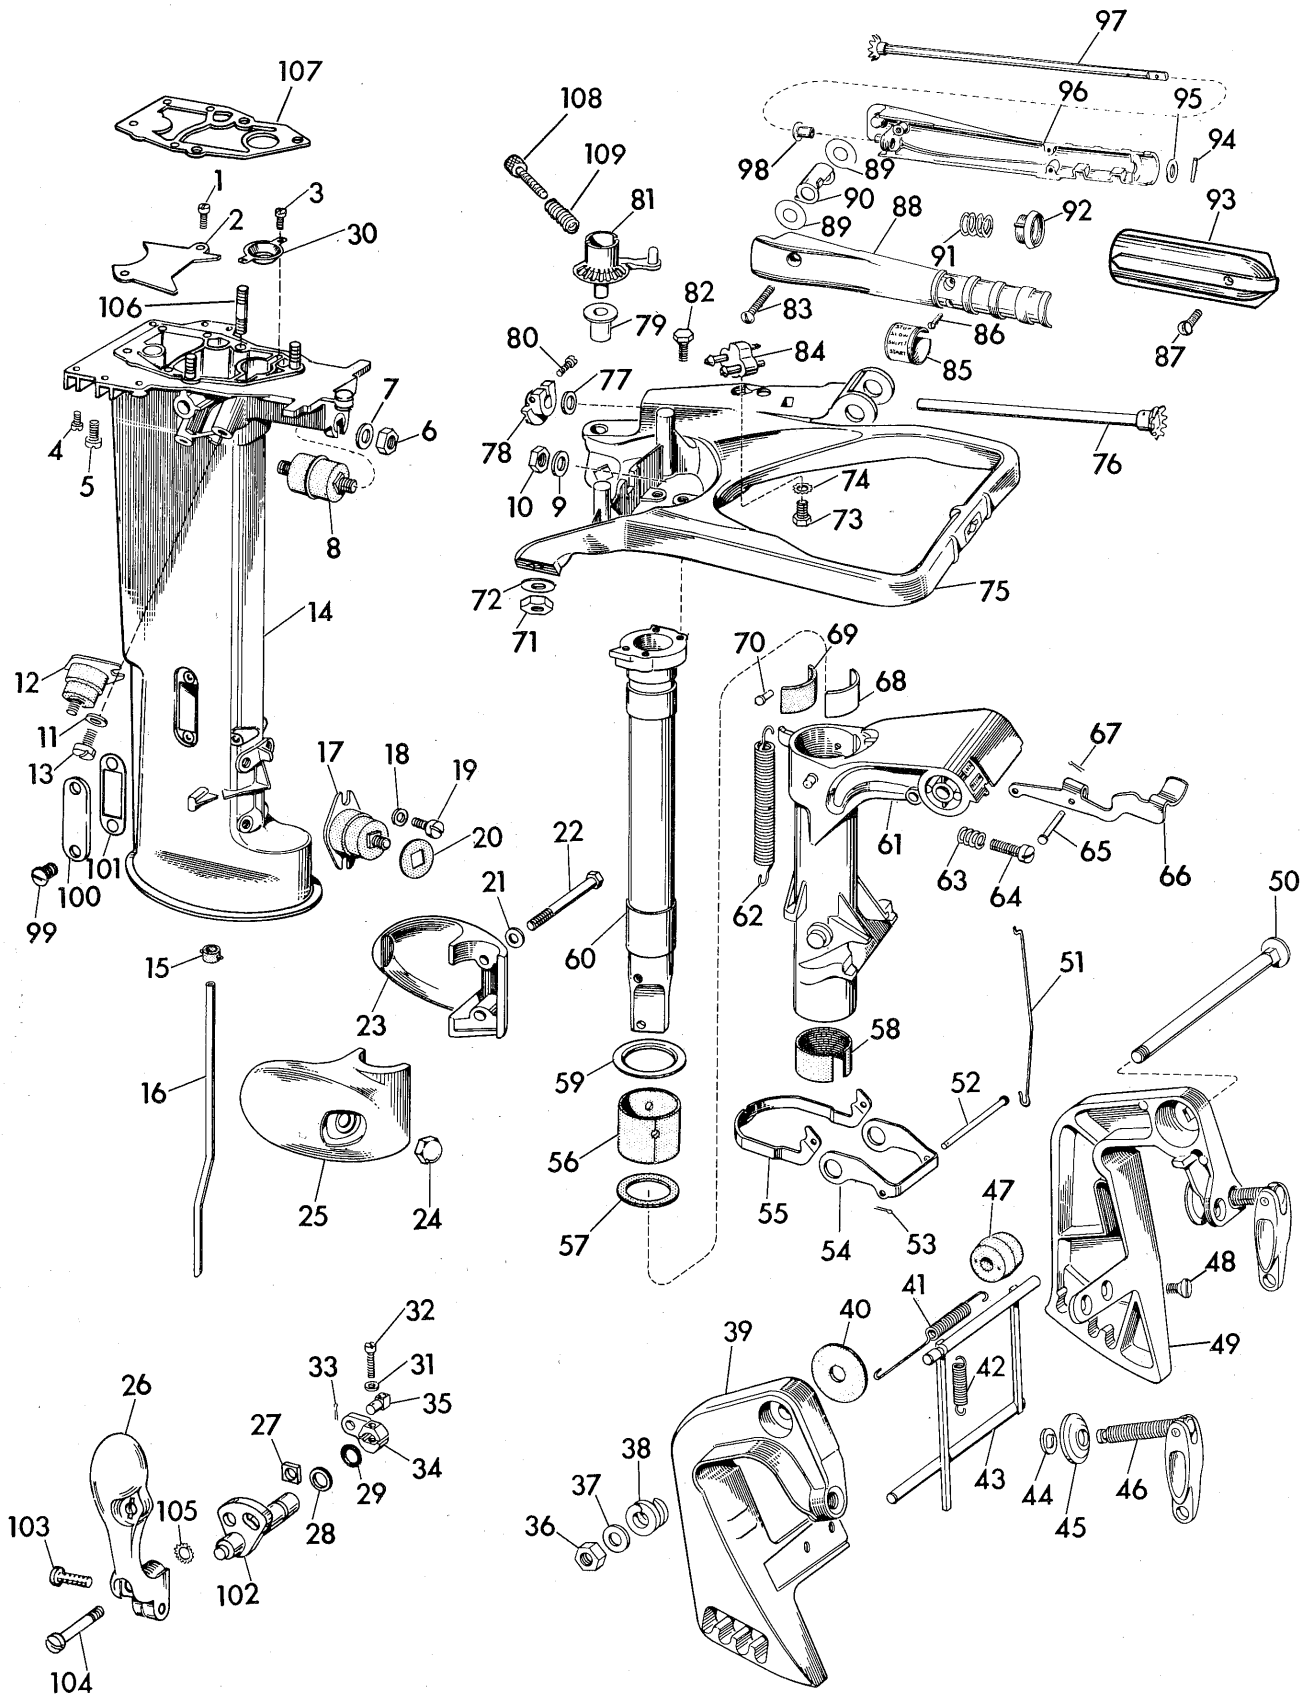

LOWER UNIT GROUP

MODEL QD-QDL-19

Johnson

SPECIFY MODEL AND SERIAL NUMBER OF MOTOR WHEN ORDERING PARTS

PARTS CATALOG

LOWER UNIT GROUP

MODEL QD-QDL-19

ITEM NO.	PART NO.	NAME OF PART	QTY. PER MOTOR
1	303393	Screw	2
2	305323	Cover Plate	1
3	304904	Screw	1
4	304012	Screw	6
5	306434	Screw	7
6	303889	Nut	4
7	303884	Washer	2
8	305310	Rubber Mount - Upper - Front	1
9	303884	Washer	2
10	303889	Nut	4
11	303887	Washer	8
12	303879	Rubber Mount - Upper and Lower Side	4
13	305295	Screw	4
14	377447	Exhaust Housing and Cover Assembly	1
15	302497	Grommet	2
16	305325	Water Tube	1
17	305309	Rubber Mount - Lower Front	2
18	303887	Washer	8
19	305295	Screw	4
20	304168	Gasket	2
21	39-17	Washer	2
22	304299	Screw	2
23	305554	Housing - Port	1
24	303890	Acorn Nut	2
25	305555	Housing - Starboard	1
26	376308	Shift Lever Assembly	1
27	303189	Nut	1
28	303775	Washer	1
29	303191	O-Ring	1
30	305297	Baffle Plate	1
31	303715	Washer	1
32	303714	Screw	1
33	306376	Cotter Pin	2
34	377188	Lever Assembly	1
35	303702	Connector	1
36	306386	Nut	1
37	306433	Washer	1
38	302051	Spring	1
39	376493	Stern Bracket Assembly - Starboard	1
40	304278	Washer	1
41	304283	Spring	1
42	202021	Spring	1
43	376505	Tilting Lever Assembly	1
44	302420	Retainer	2
45	41-48	Swivel Plate	2
46	375744	Clamp Screw Assembly	2
47	301983	Conical Washer	1
48	303396	Screw	2
49	376494	Stern Bracket Assembly - Port	1
50	304277	Tilt Bolt	1
51	303978	Link	1
52	303949	Rod	1
53	306376	Cotter Pin	2
54	303950	Link	1
55	303948	Locking Lever	1
56	303370	Liner - Upper	1
57	304289	Thrust Washer	1

ITEM NO.	PART NO.	NAME OF PART	QTY. PER MOTOR
58	303371	Shock Absorber	1
59	304290	Thrust Washer	1
60	304293	Pilot Shaft	1
61	304291	Swivel Bracket	1
62	304282	Spring	1
63	551113	Spring	1
64	132679	Screw	1
65	303930	Pivot Shaft	1
66	304279	Arm	1
67	303049	Cotter Pin	2
68	303363	Plate	1
69	303697	Spacer	1
70	303696	Pin	1
71	303889	Nut	4
72	304376	Washer	2
73	306419	Screw	1
74	306488	Lockwasher	1
75	377277	Steering Bracket and Bushing Assembly	1
76	376689	Gear and Shaft Assembly - Short	1
77	303107	Washer	1
78	303142	Pinion	1
79	303140	Bushing	1
80	306543	Screw	1
81	305562	Gear	1
82	304027	Screw	4
83	303078	Screw	1
84	375788	Fuel Connector Assembly	1
85	203260	Plate	1
86	133452	Screw	2
87	305001	Screw	1
88	303093	Steering Handle - Inner	1
89	303079	Washer	2
90	303096	Cover	1
91	301656	Spring	1
92	303282	Friction Block	1
93	304778	Grip	1
94	300346	Pin	1
95	303252	Washer	1
96	376042	Steering Handle and Bushing - Outer	1
97	376691	Gear and Shaft Assembly - Long	1
98	305100	Bushing	1
99	302509	Screw	2
100	305298	Cover Plate	1
101	305299	Gasket	1
102	377189	Adjusting Shaft and Lever	1
103	300258	Screw	1
104	304817	Screw	1
105	303480	Lockwasher	1
106	304517	Stud	3
107	305324	Gasket	1
108	304573	Screw	1
109	552368	Spring	1
MODEL QDL-19 PARTS THAT DIFFER FROM QD-19			
16	305390	Water Tube (QDL)	1

NOTE: Part No. 377467 Extension Kit for Conversion to QDL-19. See Page 13 for Additional Parts.

ORDER ALL PARTS FROM YOUR JOHNSON SEA-HORSE DEALER