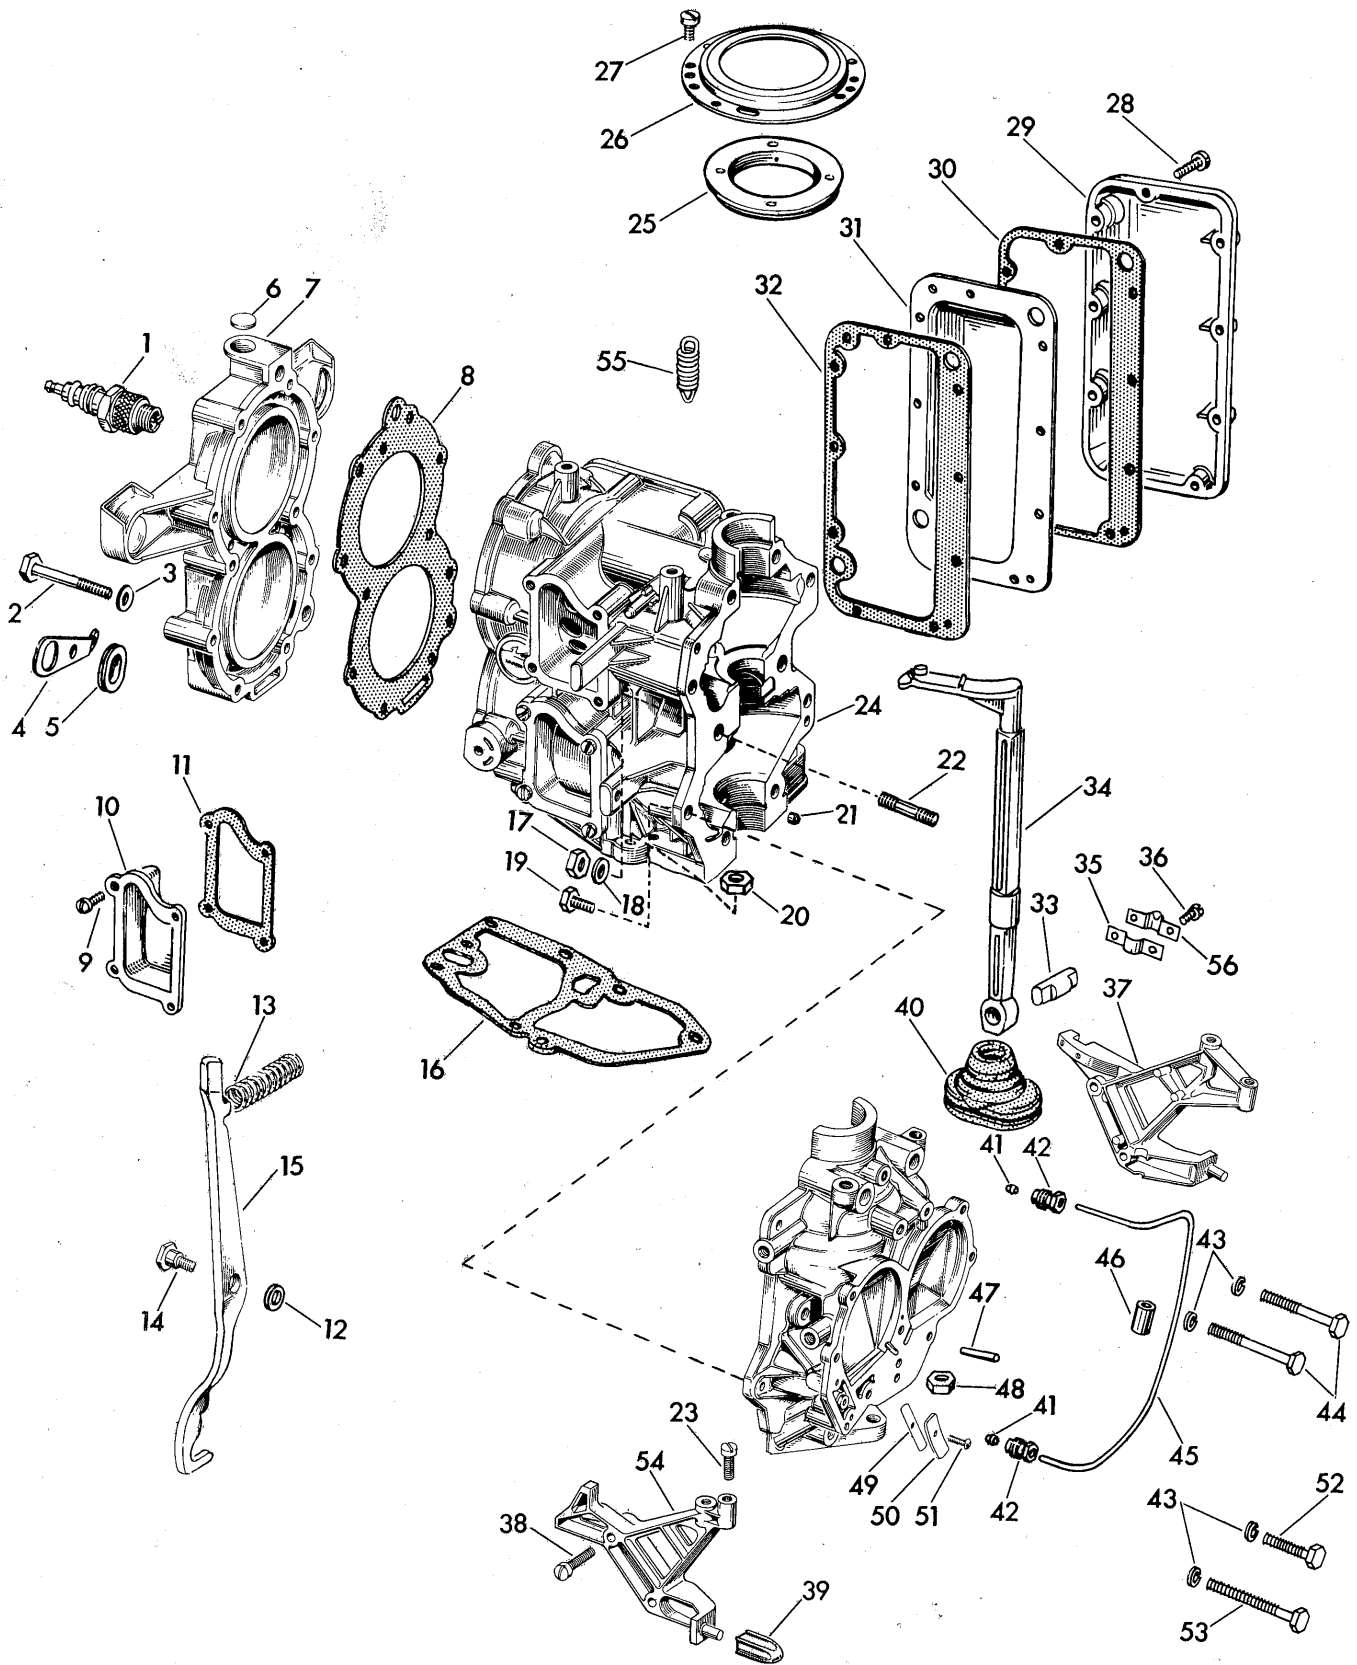

POWERHEAD GROUP

MODEL QD-QDL-19

Johnson

SPECIFY MODEL AND SERIAL NUMBER OF MOTOR WHEN ORDERING PARTS

PARTS CATALOG

POWERHEAD GROUP

MODEL QD-QDL-19

ITEM NO.	PART NO.	NAME OF PART	QTY. PER MOTOR
1	†200322	Spark Plug (Champion J6J)	2
1	†376290	Spark Plug (Auto-lite A3X)	2
1	†377245	Spark Plug AC M44C	1
2	302009	Screw	10
3	300399	Washer	9
4	304763	Anchor	1
5	300454	Grommet	1
6	306442	Core Plug - Top	1
7	376130	Cylinder Head Assembly	1
8	301862	Gasket	1
9	304890	Screw	8
10	301848	Cover	2
11	301847	Gasket	2
12	304051	Washer	1
13	302587	Spring	1
14	302592	Screw	1
15	303921	Shifter Lock	1
16	305324	Gasket	1
17	306320	Nut	7
18	306453	Washer	6
19	306487	Screw	4
20	306320	Nut	7
21	302037	Dowel	2
22	21-170	Stud	2
23	303288	Screw	1
24	377207	Cylinder and Crankcase Assembly	1
25	303277	Retaining Ring	1
26	303278	Support	1

ITEM NO.	PART NO.	NAME OF PART	QTY. PER MOTOR
27	304442	Screw	4
28	132346	Screw	9
29	303995	Cover	1
30	301854	Gasket	2
31	301849	Cover	1
32	301854	Gasket	2
33	304155	Pin	1
34	305517	Lever	1
35	303109	Bearing Clamp	1
36	303737	Screw	2
37	304243	Bracket - Port	1
38	306468	Screw	4
39	303922	Bumper	2
40	304019	Grommet	1
41	306329	Gland	2
42	41-105	Packing Nut	2
43	306453	Washer	6
44	300355	Screw	2
45	376291	Oil Line Assembly	1
46	302811	Spacer	1
47	300402	Taper Pin	2
48	306320	Nut	7
49	203235	Leaf Valve	1
50	203248	Plate	1
51	306402	Screw	3
52	306424	Screw	1
53	306435	Screw	1
54	304242	Bracket - Star	1
55	302827	Spring	1
56	305609	Bearing Clamp	1

† We recommend either Champion, Auto-Lite or AC Spark Plugs.

NOTE

Power Head Gasket Set (Less Cyl. Head Gasket)
Available Part No. 377822

ORDER ALL PARTS FROM YOUR JOHNSON SEA-HORSE DEALER