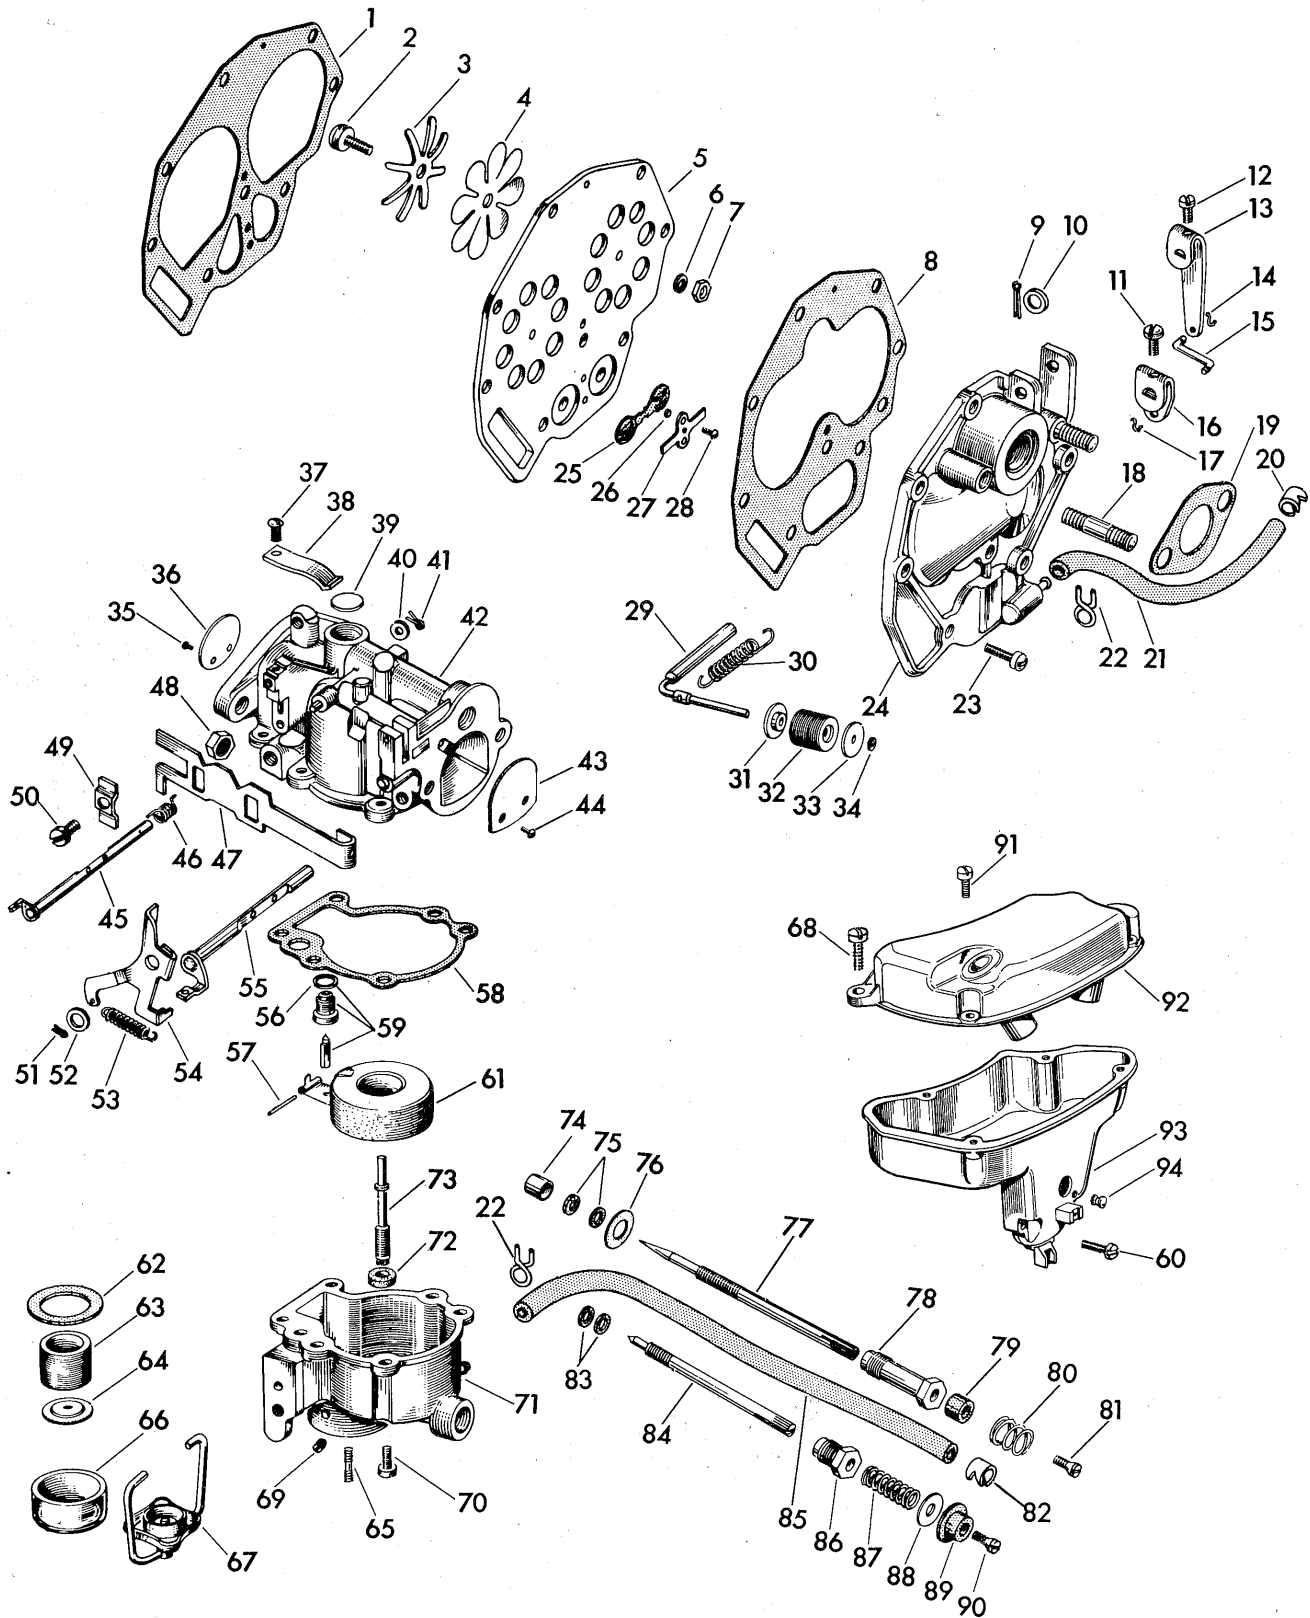

CARBURETOR GROUP

MODEL QD-QDL-19

Johnson

SPECIFY MODEL AND SERIAL NUMBER OF MOTOR WHEN ORDERING PARTS

PARTS CATALOG

CARBURETOR GROUP

MODEL QD-QDL-19

ITEM NO.	PART NO.	NAME OF PART	QTY. PER MOTOR
1	303484	Gasket	1
2	301858	Screw	2
3	302047	Leaf Stop	2
4	301965	Leaf	2
5	303483	Leaf Plate	1
	376260	Leaf Plate Assembly	1
6	306546	Lockwasher	2
7	306556	Nut	2
8	303486	Gasket	1
9	306463	Cotter Pin	2
10	303048	Washer	2
11	304572	Screw	2
12	304572	Screw	2
13	376728	Arm and Screw Assembly	1
14	41-110	Pin	2
15	303539	Link	1
16	376724	Arm and Screw Assembly	1
17	41-110	Pin	2
18	302822	Stud	2
19	303531	Gasket	1
20	301822	Clamp	2
21	203287	Hose-Air	1
22	302647	Clamp	2
23	304888	Screw	8
24	376114	Manifold, Nipple and Stud Assembly	1
25	302042	Check Valve	1
26	302046	Spacer	2
27	302048	Spring	1
28	306402	Screw	3
29	303541	Cam Follower	1
30	203276	Spring	1
31	303279	Bushing	2
32	203362	Roller	1
33	303279	Bushing	2
34	203363	Retainer	1
35	303760	Screw	4
36	303495	Throttle Valve	1
37	302430	Screw	1
38	303132	Spring	1
39	202310	Expansion Plug	1
40	303048	Washer	2
41	303049	Cotter Pin	2
42	376253	Carburetor Body, Bellcrank, Shaft, and Plug Assembly	1
	376684	Carburetor Assembly Complete	1
43	303126	Choke Valve	1
44	303760	Screw	4
45	376153	Throttle Shaft and Lever Assembly	1
46	303765	Spring	1
47	303143	Choke Rod	1

ITEM NO.	PART NO.	NAME OF PART	QTY. PER MOTOR
48	306320	Nut	7
49	303117	Bracket	1
50	131249	Screw	1
51	306463	Cotter Pin	2
52	85-54	Washer	1
53	302747	Spring	1
54	303144	Bellcrank	1
55	375993	Choke Shaft and Lever Assembly	1
56	301996	Gasket	1
57	300096	Hinge Pin	1
58	302994	Gasket	1
59	375985	Float Valve, Seat and Gasket Assembly	1
60	304889	Screw	2
61	375919	Float and Arm Assembly	1
62	303122	Gasket	1
63	303133	Filter Element	1
64	304539	Nut	1
65	304518	Stud	1
66	303121	Filter Bowl	1
67	376231	Filter Yoke and Thumb Nut Assembly	1
68	306408	Screw	2
69	303041	Screw	1
70	306552	Screw	5
71	376681	Float Chamber and Nipple Assembly	1
72	302984	Gasket	1
73	303618	Nozzle	1
74	303947	Bushing	1
75	43-123	Packing	4
76	203355	Washer	1
77	303946	Needle Valve - Slow Speed	1
78	303291	Nut	1
79	303532	Sleeve	1
80	304436	Spring	1
81	551517	Screw	2
82	301822	Clamp	2
83	43-123	Packing	4
84	303159	Needle Valve - High Speed	1
85	203286	Hose - Fuel	1
86	300179	Nut	1
87	303518	Spring	1
88	202065	Washer	1
89	303535	Grommet	1
90	551517	Screw	2
91	306431	Screw	4
92	277437	Upper Air Silencer and Loading Tube Assembly	1
93	203728	Air Silencer - Lower	1
94	203652	Button Plug	1

ORDER ALL PARTS FROM YOUR JOHNSON SEA-HORSE DEALER