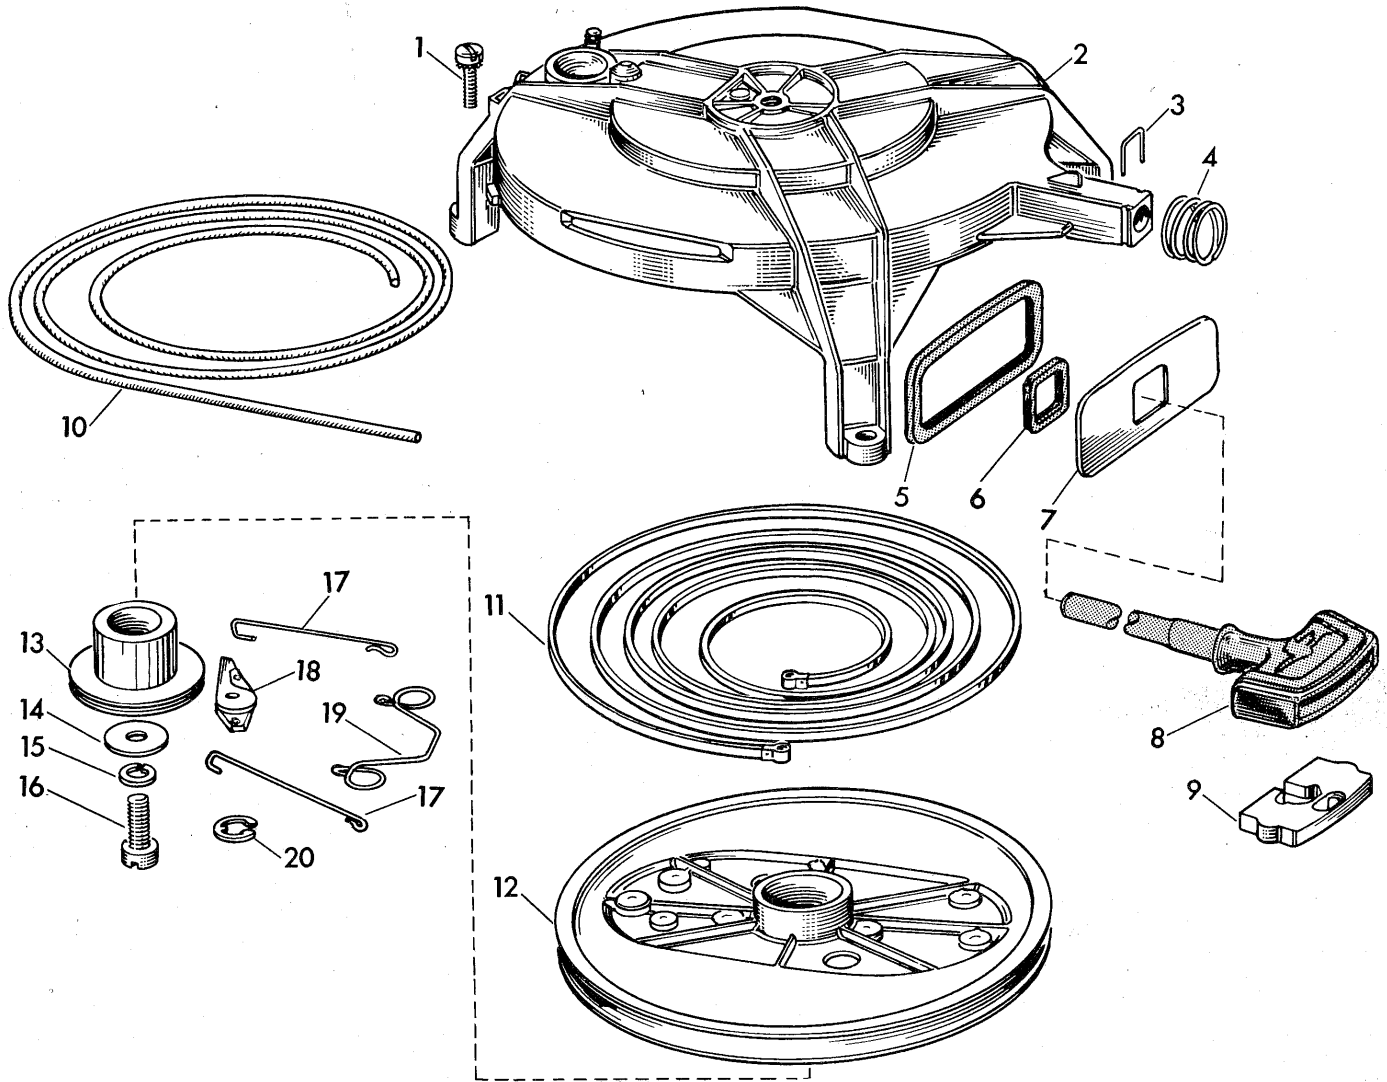

PARTS CATALOG

STARTER GROUP

MODEL QD-QDL-19

ITEM NO.	PART NO.	NAME OF PART	QTY. PER MOTOR
1	303288	Screw	3
2	{ 376665 377772	Starter Housing and Pin Assembly Starter Assembly Complete	1 1
3	304237	Spring Clip-Starter Housing	1
4	304235	Spring-Cover to Starter Housing	1
5	303529	Grommet	1
6	304236	Grommet	1
7	304238	Cover	1
8	306154	Handle - Starter	1
9	304325	Anchor - Rope to Handle	1
10	203822	Rope - Starter	1
11	41-197	Starter Spring	1
12	377229	Starter Pulley and Pin Assembly	1
13	203699	Spindle - Starter	1
14	202356	Washer	1
15	306339	Lockwasher - Starter Retaining Screw	1
16	306361	Screw - Starter Retainer	1
17	203713	Link - Friction Spring to Pawl	2
18	203698	Pawl - Starter	1
19	203697	Friction Spring	1
20	203470	Retaining Ring - Starter Pawl	1

ORDER ALL PARTS FROM YOUR JOHNSON SEA-HORSE DEALER