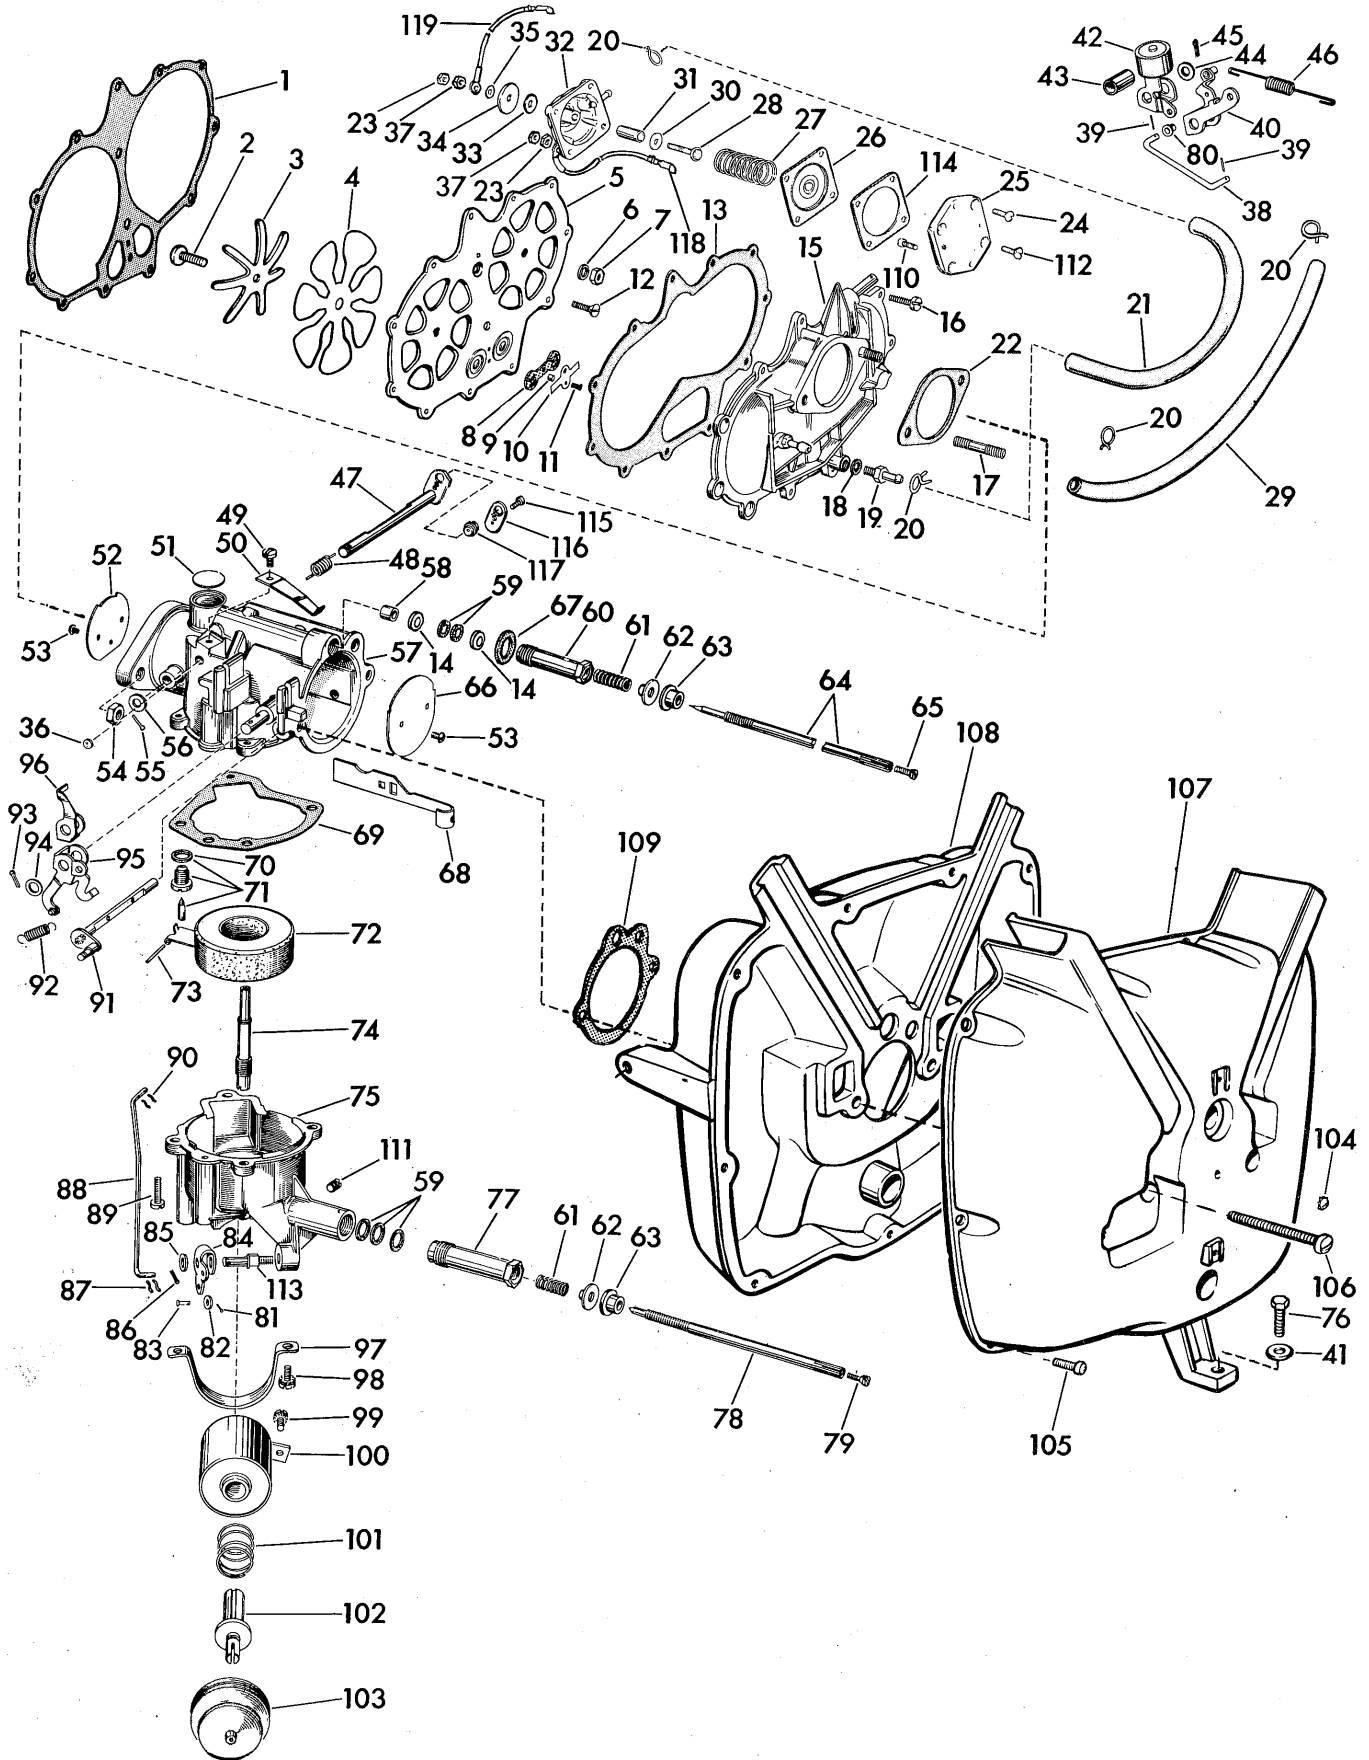

CARBURETOR GROUP

MODEL RDE-RDEL-19C

Johnson

SPECIFY MODEL AND SERIAL NUMBER OF MOTOR WHEN ORDERING PARTS

PARTS CATALOG

CARBURETOR GROUP

MODEL RDE-RDEL-19C

ITEM NO.	PART NO.	NAME OF PART	QTY. PER MOTOR
1	304262	Gasket	1
2	301858	Screw	2
3	304709	Leaf Stop	2
4	304708	Leaf Valve	2
5	304710	Leaf Plate	1
	376832	Leaf Plate Assembly	1
6	306546	Lockwasher	5
7	306556	Nut	3
8	302042	Check Valve	1
9	302046	Spacer	2
10	302048	Spring	1
11	306402	Screw	2
12	302104	Screw	9
13	304261	Gasket	1
14	306027	Nylon Washer	2
15	376901	Intake Manifold and Stud Assy.	1
16	304888	Screw	14
17	302822	Stud	2
18	301819	Washer	1
19	301820	Nipple	1
20	302647	Clamp	8
21	304855	Hose - Cutout Switch to Manifold	1
22	302598	Gasket	1
23	130450	Nut	2
24	306286	Screw	3
25	305382	Mounting Adapter	1
26	376881	Diaphragm and Plate Assy.	1
27	304499	Spring	1
28	304853	Screw	1
29	304855	Hose - Filter to Carburetor	2
30	304183	Washer	2
31	303893	Tubing	1
32	376918	Body and Nipple	1
	377270	Cutout Switch Assembly	1
33	304183	Washer	2
34	303723	Washer	1
35	306547	Washer	3
36	303962	Core Plug	1
37	304854	Nut	3
38	305454	Link	1
39	41-110	Pin	10
40	376478	Throttle Lever	1
41	306482	Washer	1
42	376477	Cam Follower	1
43	303310	Spacer	1
44	301827	Washer	2
45	306463	Cotter Pin	7
46	303296	Spring	1
47	377222	Throttle Shaft and Arm Assembly	1
48	302696	Spring	1
49	306479	Screw	1
50	302722	Spring	1
51	306392	Core Plug	1
52	304056	Throttle Valve	1
53	303760	Screw	4
54	306320	Nut	4
55	306463	Cotter Pin	6
56	85-54	Washer	3
	377224	Carburetor Body, Plug, Throttle Valve & Link Assy.	1
57	377312	Carburetor, Solenoid & Link Assembly Complete	1
	377223	Carburetor Assembly Less Solenoid	1

ITEM NO.	PART NO.	NAME OF PART	QTY. PER MOTOR
58	303939	Bushing	1
59	43-123	Packing	6
60	304772	Nut - Slow Speed Needle Valve	1
61	305019	Spring	2
62	305018	Washer	2
63	303535	Grommet	2
64	303966	Needle Valve - Slow Speed	1
65	551517	Screw	2
66	302674	Choke Valve	1
67	203355	Washer	1
68	303964	Choke Rod	1
69	303750	Gasket	1
70	301996	Gasket	1
71	375798	Float Valve, Seat and Gasket Assembly	1
72	375792	Float and Arm Assembly	1
73	302661	Hinge Pin	1
74	304601	Nozzle	1
75	304031	Float Chamber	1
76	300630	Screw	1
77	305020	Nut - High Speed Needle Valve	1
78	304600	Needle Valve - High Speed	1
79	551517	Screw	2
80	304216	Bushing	1
81	301912	Cotter Pin	1
82	306544	Washer	3
83	303738	Pin	1
84	303747	Lever	1
85	85-54	Washer	3
86	306463	Cotter Pin	6
87	41-110	Pin	10
88	303734	Link	1
89	306357	Screw	24
90	41-110	Pin	10
91	376256	Choke Shaft, Arm and Pin Assembly	1
92	305011	Spring	1
93	306463	Cotter Pin	6
94	85-54	Washer	3
95	376255	Bellcrank and Pin Assembly	1
96	303749	Lever	1
97	303740	Yoke	1
98	303737	Screw	2
99	510193	Screw	6
100	376806	Solenoid Assembly	1
101	303745	Spring	1
102	376610	Solenoid Plunger Assembly	1
103	303792	Cover	1
104	203652	Button Plug	1
105	306417	Screw	9
106	302434	Screw	2
107	304757	Air Silencer - Front	1
108	304758	Air Silencer - Rear	1
109	303988	Gasket	1
110	306357	Screw	2
111	303041	Screw	1
112	305879	Screw	1
113	303739	Pivot Shaft	1
114	305002	Gasket	1
115	306497	Screw	1
116	305457	Clamp	1
117	305456	Cam Bushing	1
118	377364	Wire Assembly	1
119	377290	Shorting Wire Assembly	1

ORDER ALL PARTS FROM YOUR JOHNSON SEA-HORSE DEALER