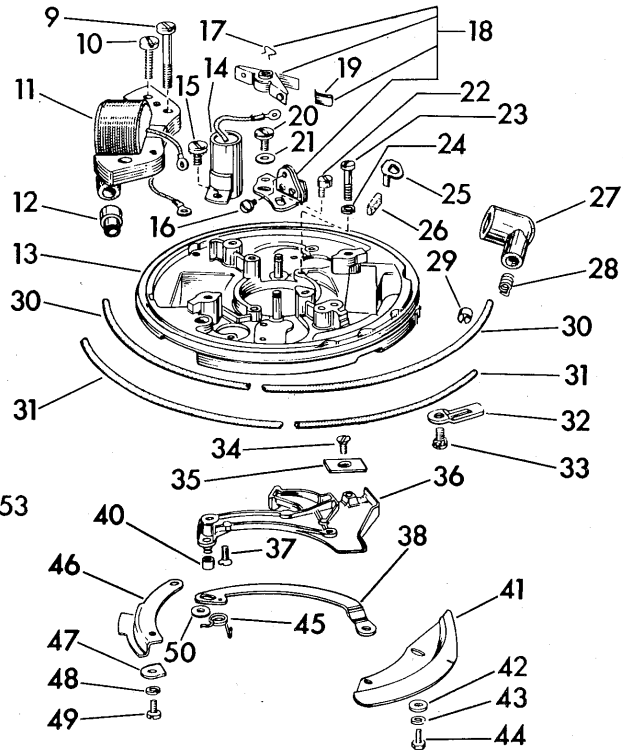

PARTS CATALOG

MAGNETO GROUP

MODEL RDE-RDEL-19C

ITEM NO.	PART NO.	NAME OF PART	QTY. PER MOTOR
1	302468	Screw	3
2	305984	Nut	1
3	202111	Ratchet	1
4	510297	Screw	2
5	510296	Cover	1
6	303698	Screw	8
7	580285	Flywheel, Cover and Pulley Assembly	1
	580281	Flywheel and Ring Gear Assembly Complete	1
8	203486	Ring Gear	1
9	510286	Screw	2
10	510195	Screw	4
11	580197	Coil and Lamination Assembly	2
12	510289	Grommet	2
	580271	Armature Plate, Sleeve and Post Assembly	1
13	580275	Armature Plate Assembly Complete	1
14	510173	Condenser	2
15	510193	Screw	6
16	510194	Screw	2
17	71-1052	Clip	2
18	580148	Breaker Assembly	2
19	510204	Clip	2
20	510278	Screw	2
21	510208	Bow Washer	2
22	510185	Eccentric Screw	2
23	510192	Screw	2
24	306311	Lockwasher	2
25	510188	Oiler Clip	1
26	510189	Oiler Wick	1
27	510232	Cover	2

ITEM NO.	PART NO.	NAME OF PART	QTY. PER MOTOR
28	510231	Terminal	2
29	120783	Marker - High Tension Lead - Upper	1
	510203	High Tension Lead - Upper	1
30	580135	High Tension Lead Assembly - Upper	1
	510210	High Tension Lead - Lower	1
31	580146	High Tension Lead Assembly - Lower	1
32	510190	Clamp	1
33	510193	Screw	6
34	302751	Screw	1
35	303741	Clamp	1
36	376902	Anchor and Pin Assembly	2
37	302104	Screw	9
38	304219	Link	1
39	300345	Lockwasher	1
40	304352	Sleeve	1
41	305455	Throttle Cam	1
42	306547	Washer	3
43	306546	Lockwasher	5
44	303737	Screw	2
45	304656	Spring	1
46	304591	Stop	1
47	200932	Clamp	1
48	306546	Lockwasher	5
49	302812	Screw	1
50	85-54	Washer	1
51	302189	Allen Screw	2
52	510371	Clamp	1
53	580277	Lead Assembly - Short	1
54	580276	Lead Assembly - Long	1

ORDER ALL PARTS FROM YOUR JOHNSON SEA-HORSE DEALER