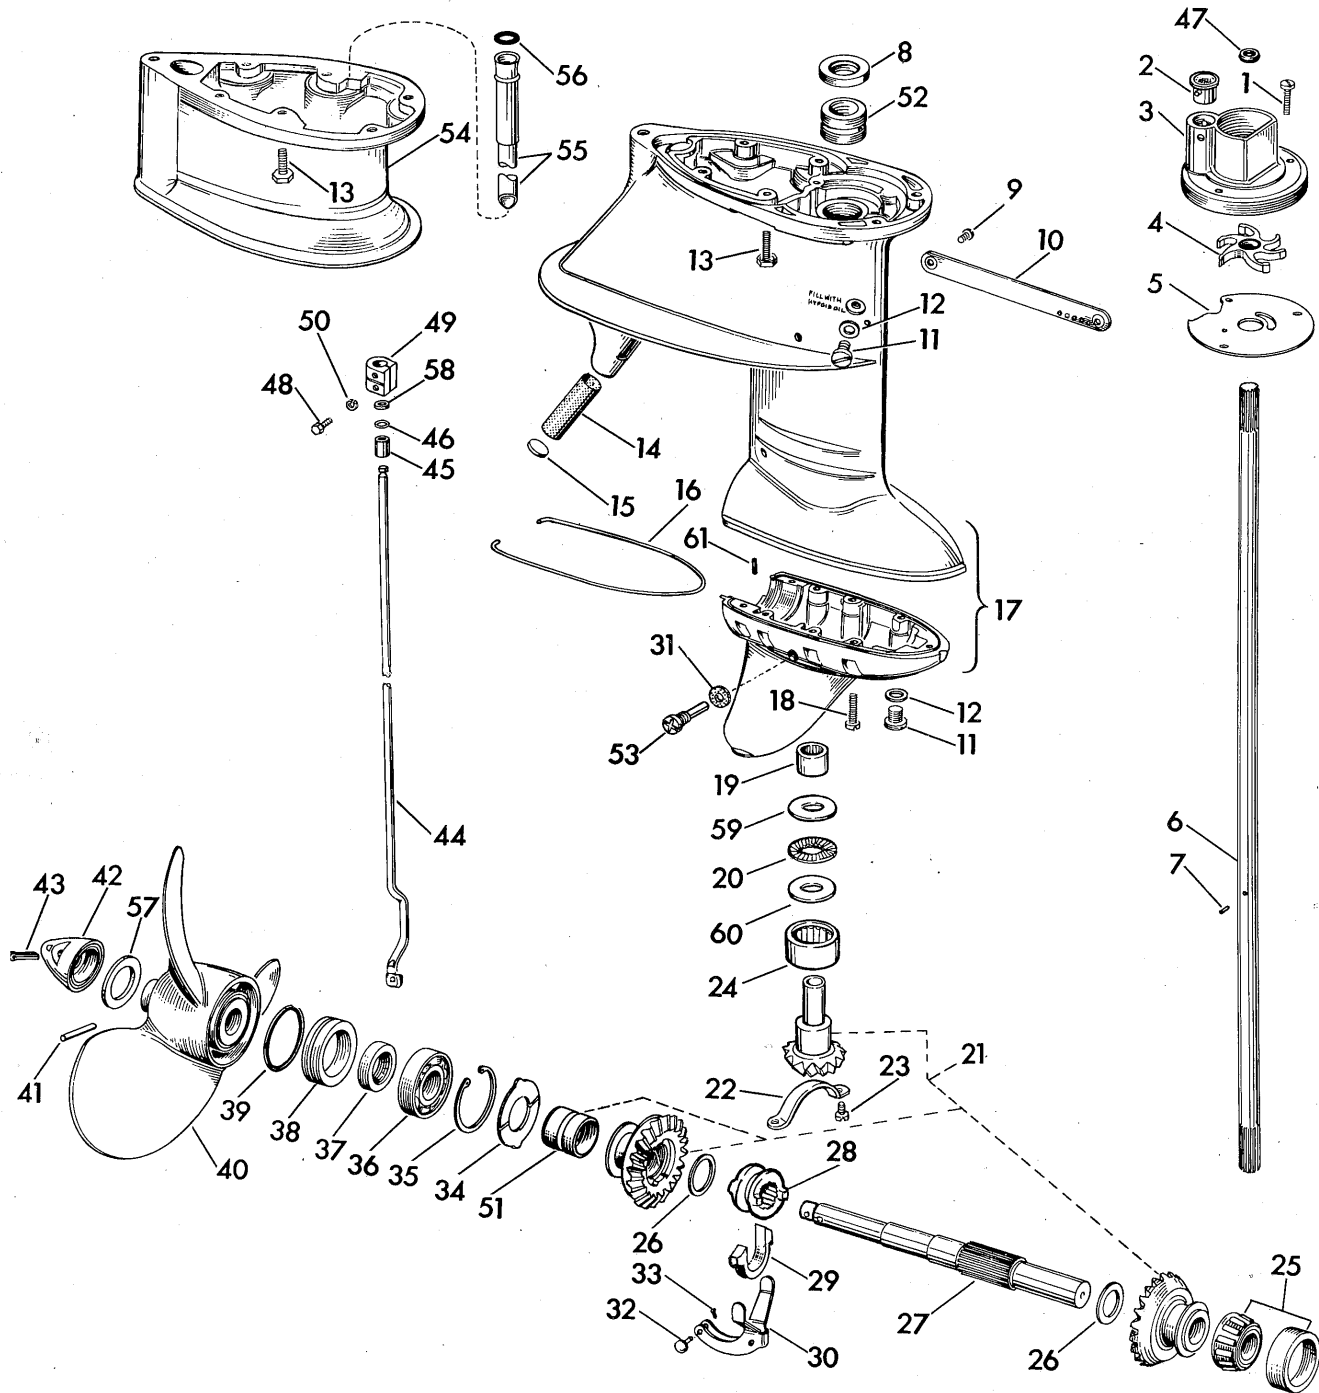

GEAR CASE GROUP

MODEL RDE-RDEL-19C

Johnson

SPECIFY MODEL AND SERIAL NUMBER OF MOTOR WHEN ORDERING PARTS

PARTS CATALOG

GEAR CASE GROUP

MODEL RDE-RDEL-19C

ITEM NO.	PART NO.	NAME OF PART	QTY. PER MOTOR
1	302677	Screw	3
2	304026	Grommet	1
3	303831	Impeller Housing	1
4	375808	Impeller	1
5	303866	Plate	1
6	304933	Driveshaft	1
7	300771	Pin	1
8	302545	Oil Retainer	1
9	302509	Screw	2
10	302616	Cover	1
11	27-283	Screw	2
12	27-284	Gasket	2
13	302510	Screw	6
14	302521	Screen	1
15	300077	Plug	1
16	302604	Seal	1
17	376877	Greasecase and Bearing	1
18	304070	Screw	9
19	376856	Pinion Bearing - Upper	1
20	376857	Pinion Thrust Bearing	1
21	377175	Gears & Pinion Assembly	1
22	302552	Support	1
23	303737	Screw	2
24	376858	Pinion Bearing - Lower	1
25	375761	Roller Bearing	1
26	302565	Thrust Washer	2
27	305104	Propeller Shaft	1
28	305105	Shifter Clutch Dog	1
29	305286	Cradle	1
30	305288	Shifter Lever	1
31	304083	Washer	1
32	302504	Pin	1
33	306376	Cotter Pin	3

ITEM NO.	PART NO.	NAME OF PART	QTY. PER MOTOR
34	302743	Thrust Washer	1
35	302528	Retaining Ring	1
36	20-52	Ball Bearing	1
37	302564	Oil Retainer	1
38	303050	Housing	1
39	302588	O-Ring	1
40	277617	Propeller	1
41	304575	Drive Pin	1
42	305294	Propeller Retainer	1
43	306394	Cotter Pin	1
44	305287	Shift Rod - Lower	1
45	304765	Bushing	1
46	301877	O-Ring	1
47	303059	O-Ring	1
48	304024	Screw	2
49	303794	Connector	1
50	301551	Lockwasher	2
51	303690	Bushing	1
52	304084	Bushing	1
53	303358	Pivot Pin	1
57	304576	Thrust Washer	1
58	304764	Gasket	1
59	304795	Thrust Washer - Upper	1
60	304796	Thrust Washer - Lower	1
61	300611	Dowel Pin	1
MODEL RDEL-19C PARTS THAT DIFFER FROM MODEL RDE-19C			
6	304950	Driveshaft (RDEL)	1
13	302510	Screw (RDEL)	6
44	305519	Shift Rod - Lower (RDEL)	1
54	304030	Extension (RDEL)	1
55	304175	Adapter (RDEL)	1
56	304174	Adapter O-Ring (RDEL)	1

See Page 15 for additional Model RDEL-19C Parts

Extension Kit Assembly Part No. 377469
For conversion of standard model RDE-19C to long model RDEL-19C.
This kit includes 5" shift rod connector Part No. 304081.

ORDER ALL PARTS FROM YOUR JOHNSON SEA-HORSE DEALER