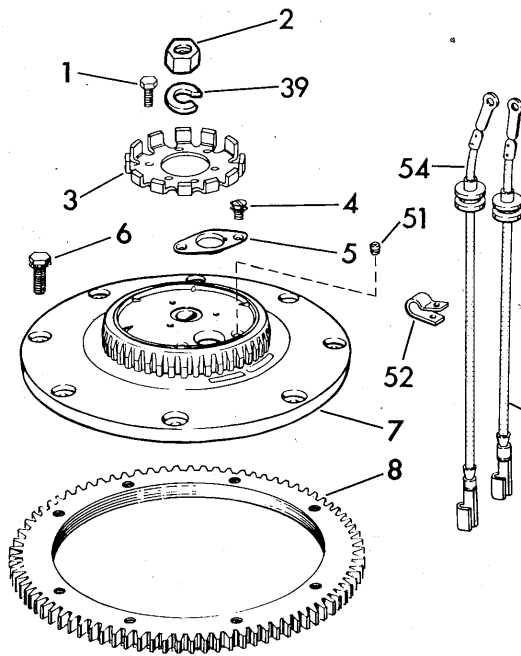

PARTS CATALOG

MAGNETO GROUP

MODEL RDE-RDEL-19C

ITEM NO.	PART NO.	NAME OF PART	QTY. PER MOTOR
1	302468	Screw	3
2	305984	Nut	1
3	202111	Ratchet	1
4	510297	Screw	2
5	510296	Cover	1
6	303698	Screw	8
7	580285	Flywheel, Cover and Pulley Assembly	1
	580281	Flywheel and Ring Gear Assembly Complete	1
8	203486	Ring Gear	1
9	510286	Screw	2
10	510195	Screw	4
11	580197	Coil and Lamination Assembly	2
12	510289	Grommet	2
	580271	Armature Plate, Sleeve and Post Assembly	1
13	580275	Armature Plate Assembly Complete	1
14	510173	Condenser	2
15	510193	Screw	6
16	510194	Screw	2
17	71-1052	Clip	2
18	580148	Breaker Assembly	2
19	510204	Clip	2
20	510278	Screw	2
21	510208	Bow Washer	2
22	510185	Eccentric Screw	2
23	510192	Screw	2
24	306311	Lockwasher	2
25	510188	Oiler Clip	1
26	510189	Oiler Wick	1
27	510232	Cover	2

ITEM NO.	PART NO.	NAME OF PART	QTY. PER MOTOR
28	510231	Terminal	2
29	120783	Marker - High Tension Lead - Upper	1
	510203	High Tension Lead - Upper	1
30	580135	High Tension Lead Assembly - Upper	1
	510210	High Tension Lead - Lower	1
31	580146	High Tension Lead Assembly - Lower	1
32	510190	Clamp	1
33	510193	Screw	6
34	302751	Screw	1
35	303741	Clamp	1
36	376902	Anchor and Pin Assembly	2
37	302104	Screw	9
38	304219	Link	1
39	300345	Lockwasher	1
40	304352	Sleeve	1
41	305455	Throttle Cam	1
42	306547	Washer	3
43	306546	Lockwasher	5
44	303737	Screw	2
45	304656	Spring	1
46	304591	Stop	1
47	200932	Clamp	1
48	306546	Lockwasher	5
49	302812	Screw	1
50	85-54	Washer	1
51	302189	Allen Screw	2
52	510371	Clamp	1
53	580277	Lead Assembly - Short	1
54	580276	Lead Assembly - Long	1

ORDER ALL PARTS FROM YOUR JOHNSON SEA-HORSE DEALER