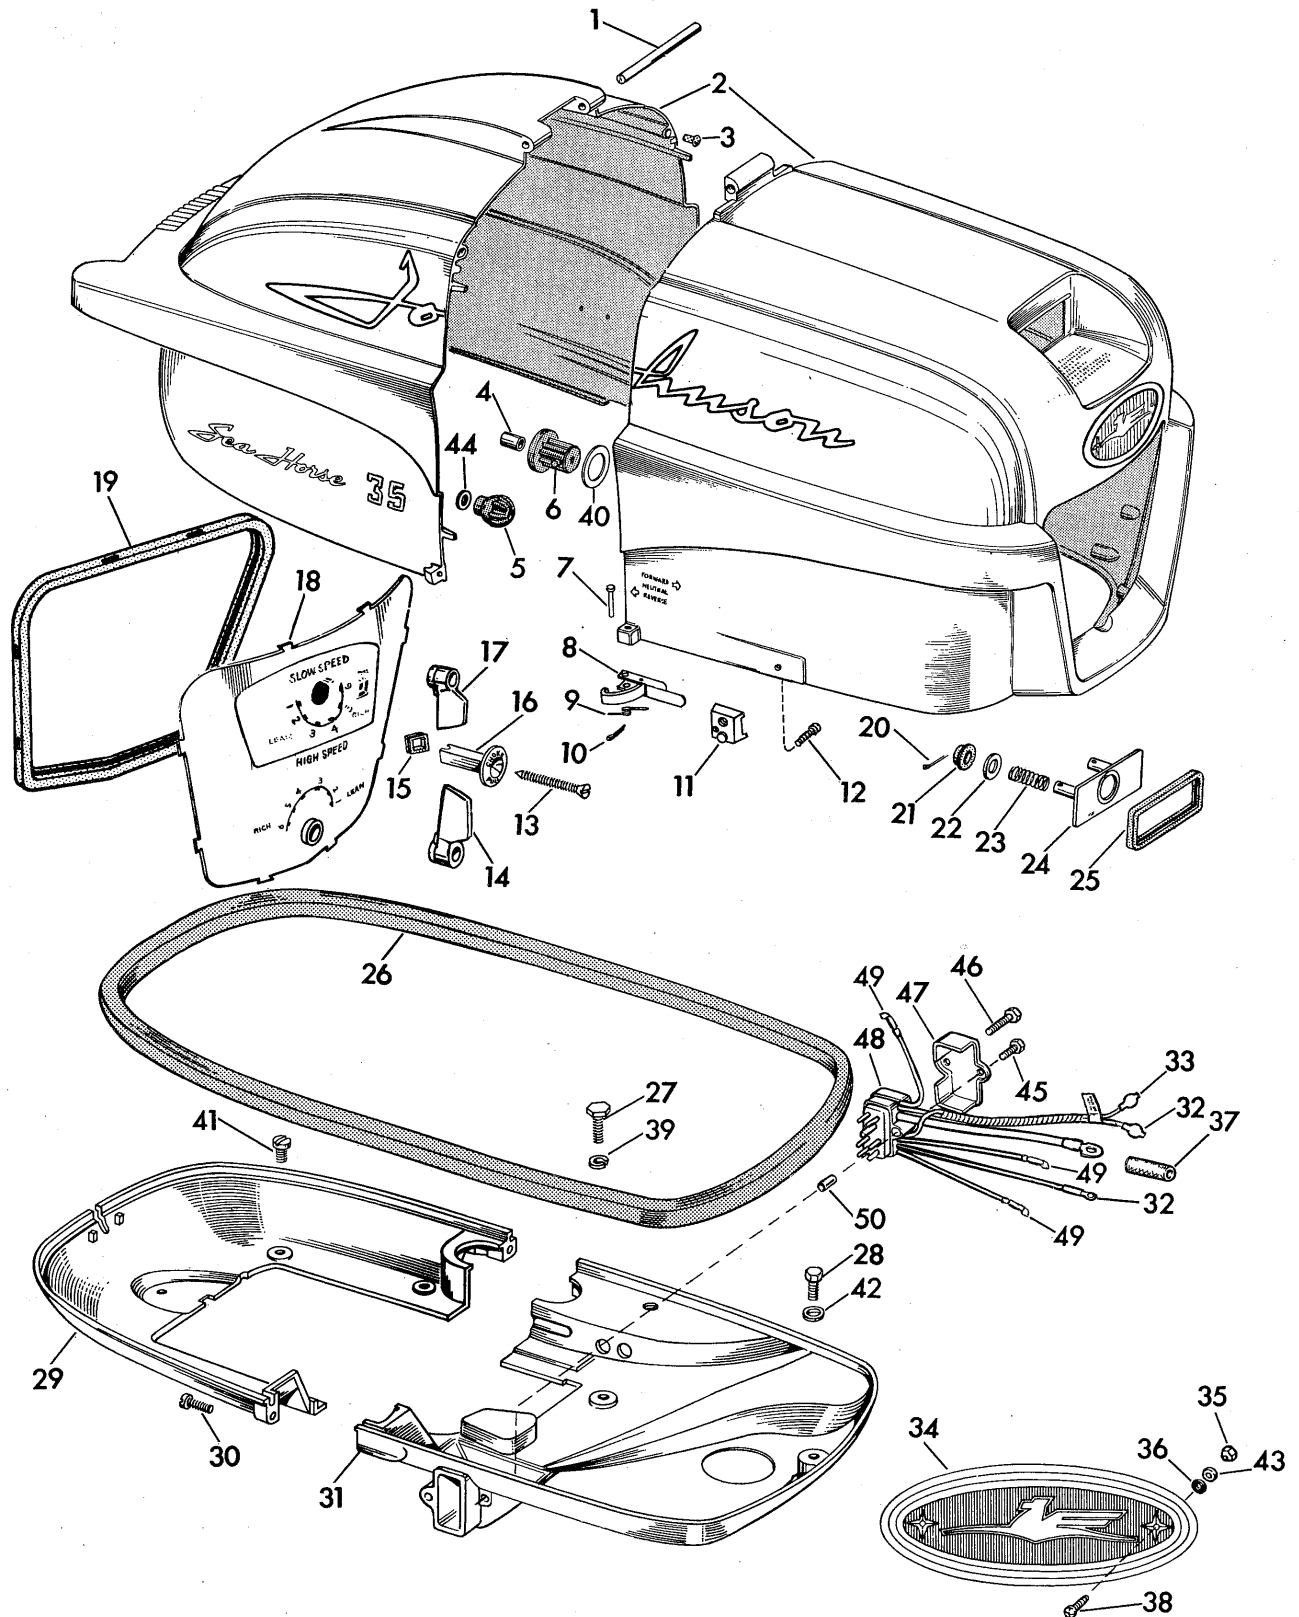

SHROUD GROUP

MODEL RDE-RDEL-19C

Johnson

SPECIFY MODEL AND SERIAL NUMBER OF MOTOR WHEN ORDERING PARTS

PARTS CATALOG

SHROUD GROUP

MODEL RDE-RDEL-19C

ITEM NO.	PART NO.	NAME OF PART	QTY. PER MOTOR
1	303984	Hinge Pin	1
2	377454	Shroud and Transfer Assembly Complete	1
3	203290	Bumper	2
4	303959	Sleeve	2
5	304461	Bumper	2
6	303958	Bumper	2
7	303522	Pin	2
8	376129	Clamp and Lever Assembly	2
9	303519	Spring	2
10	303590	Cotter Pin	3
11	303985	Boss	1
12	306401	Screw	1
13	302761	Screw	1
14	377219	Adjusting Lever - High Speed	1
15	303796	Grommet	1
16	303718	Choke Knob	1
17	377218	Adjusting Lever - Slow Speed	1
18	377402	Control Panel and Transfer Assembly	1
19	303983	Grommet	1
20	306463	Cotter Pin	6
21	303535	Grommet	2
22	202065	Washer	2
23	303518	Spring	2
24	303528	Cover	1
25	303529	Grommet	1
26	304877	Seal	1
27	304027	Screw	1
28	300630	Screw	1
29	304460	Motor Cover - Lower Rear	1
30	303714	Screw	2
31	377287	Motor Cover Assembly - Lower Front	1
32	204036	Connector Terminals	3
33	204037	Terminal (Blue Wire)	1
34	304867	Medallion	1
35	304999	Nut	2
36	305430	Spacer	2
37	303806	Sleeve	3
38	304997	Screw	2
39	303480	Lockwasher	1
40	303960	Washer	2
41	306461	Screw	8
42	306482	Washer	3
43	304998	Washer	2
44	303886	Washer	6
45	306409	Screw - Short	1
46	306418	Screw - Long	1
47	304766	Cover	1
48	377280	Connector and Cable Assembly	1
49	203529	Knife Switch	3
50	306218	Sleeve	1

NOTE

Decal Set Assembly
Part No. 377451

ORDER ALL PARTS FROM YOUR JOHNSON SEA-HORSE DEALER