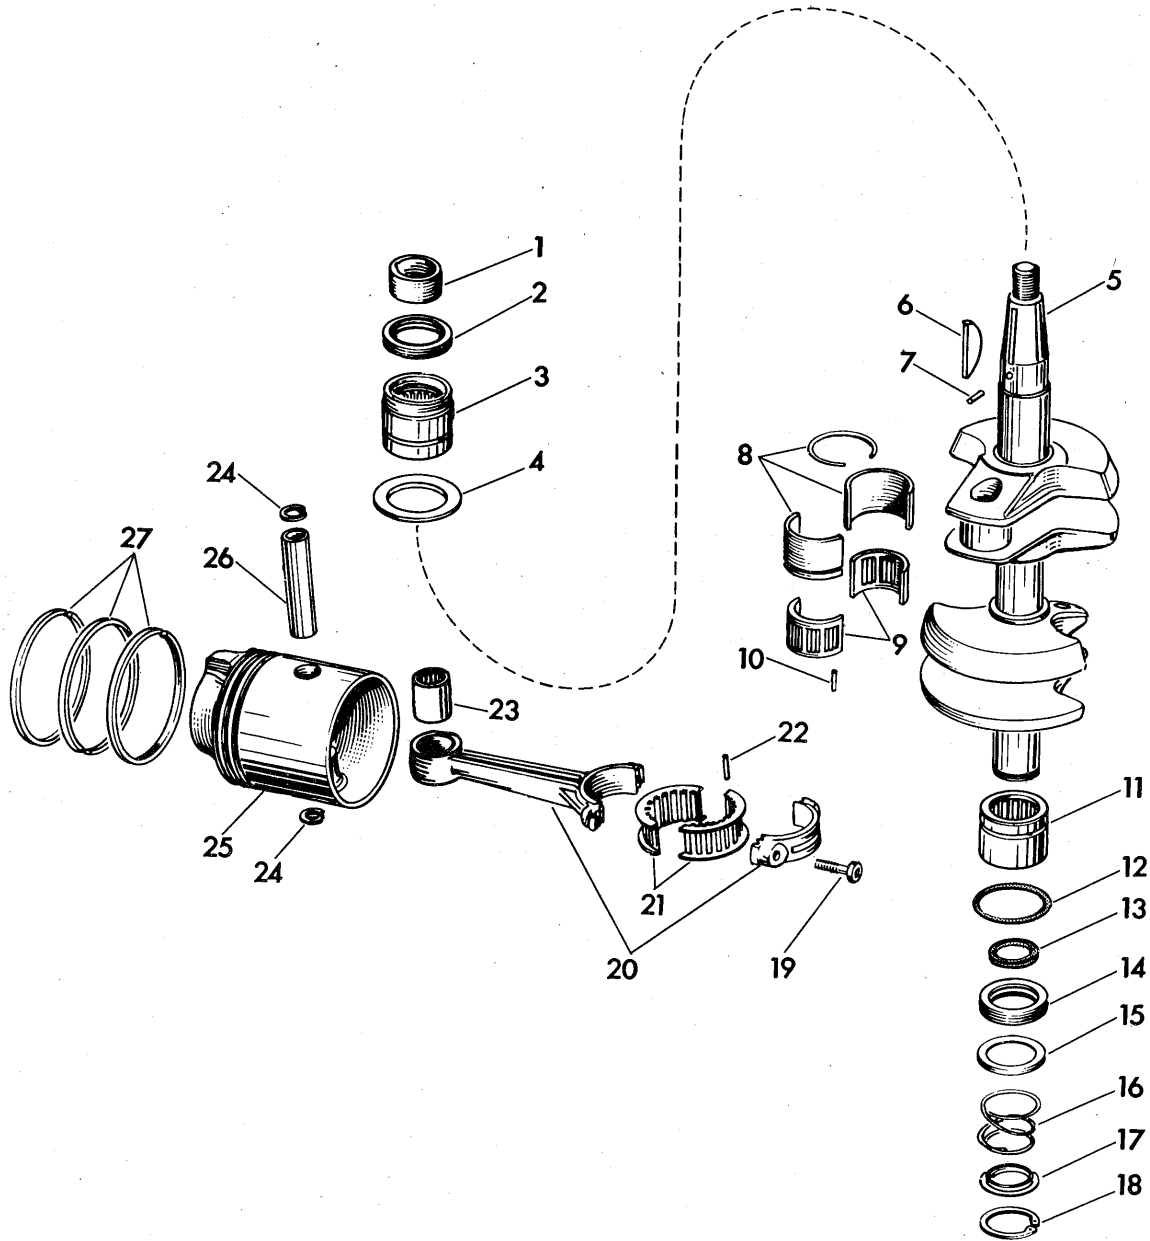

CRANKSHAFT GROUP

MODEL RDE-RDEL-19C

Johnson

SPECIFY MODEL AND SERIAL NUMBER OF MOTOR WHEN ORDERING PARTS

PARTS CATALOG

CRANKSHAFT GROUP

MODEL RDE-RDEL-19C

ITEM NO.	PART NO.	NAME OF PART	QTY. PER MOTOR
1	510169	Cam	1
2	305987	Seal	1
3	377528	Roller Bearing & Seal Assembly - Upper	1
4	304697	Thrust Washer	1
5	302530	Crankshaft	1
6	302602	Key	1
7	302578	Pin	1
8	302585	Split Sleeve	1
9	302755	Bearing Cage	2
10	302584	Needle Bearing	18
11	375763	Roller Bearing Assembly - Lower	1
12	302537	O-Ring	1
13	305098	Quad Ring	1
14	302538	Seal	1
15	302594	Retaining Washer	1
16	302539	Spring	1
17	303801	Retaining Washer	1
18	302536	Retaining Ring	1
19	202967	Screw	4
20	377272	Connecting Rod & Wrist Pin Bearing Assy.	2
21	302603	Retainer	2
22	302529	Needle Bearing	40
23	377260	Needle Bearing	2
24	302577	Spring Ring	4
25	{ 377409	Piston, Dowel Pin & Retaining Ring	2
	{ 377271	Piston & Connecting Rod Assembly with Rings	2
26	304713	Wrist Pin	2
27	304712	Piston Ring	6

ORDER ALL PARTS FROM YOUR JOHNSON SEA-HORSE DEALER