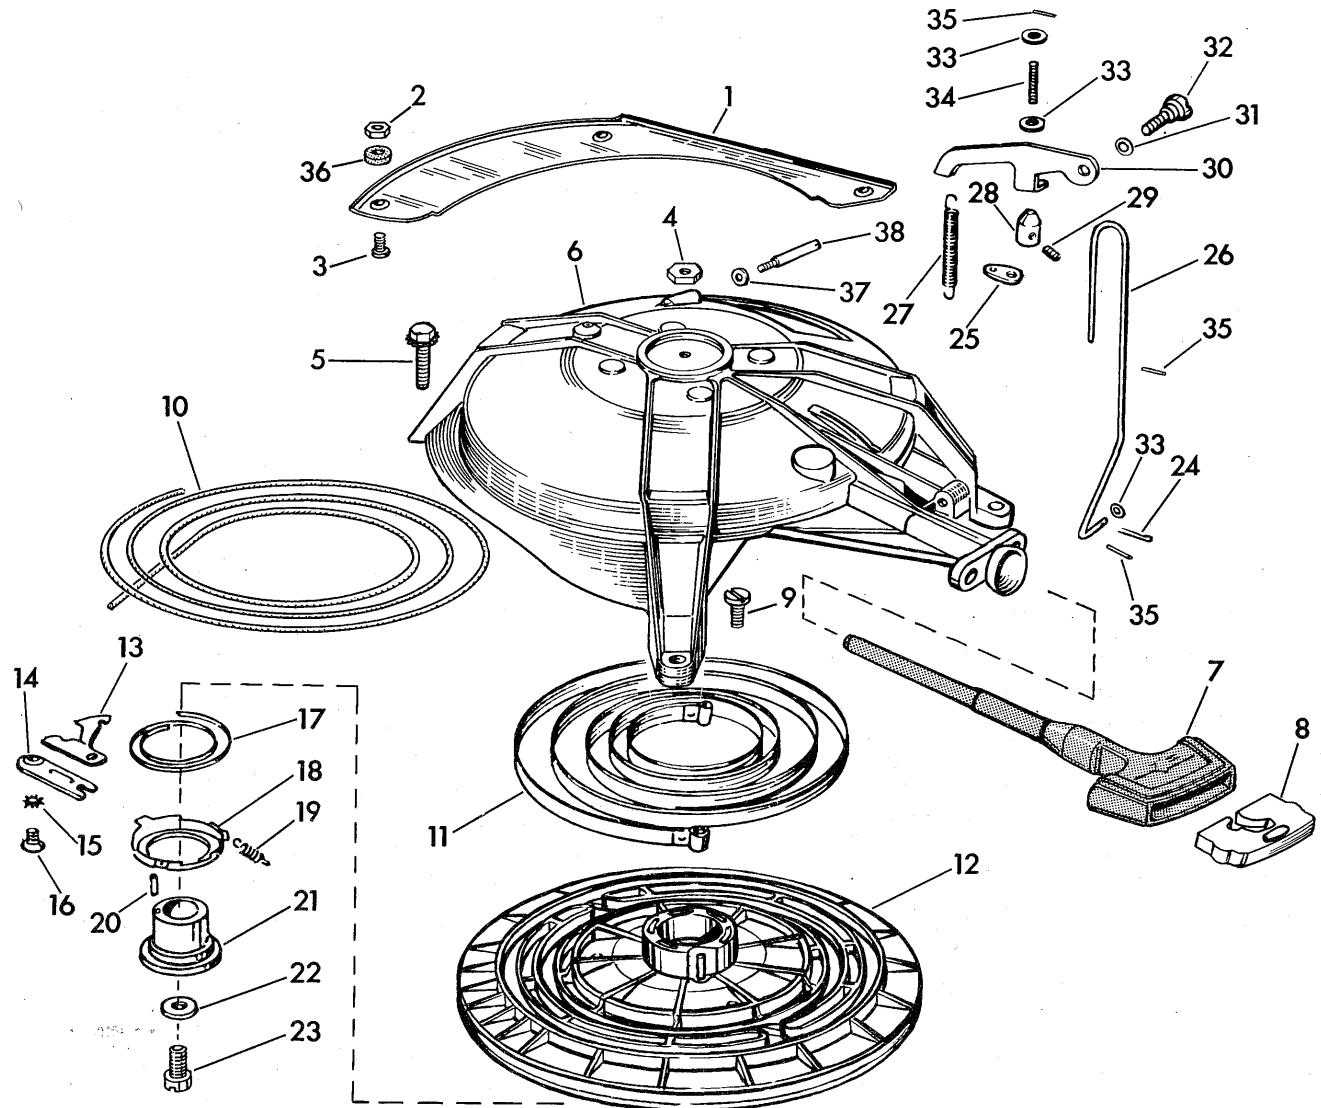

STARTER GROUP

MODEL RDE-RDEL-19C

ITEM NO.	PART NO.	NAME OF PART	QTY. PER MOTOR
1	304770	Guard	1
2	304854	Nut	2
3	306532	Screw	5
4	302103	Nut	1
5	304994	Screw	1
6	376851	Starter Housing & Pin Assembly	1
	377012	Starter Assembly Complete	1
7	304501	Handle	1
8	304325	Anchor	1
9	303591	Screw	2
10	305000	Starter Rope	1
11	375836	Starter Spring	1
12	376848	Starter Pulley	1
13	202470	Starter Pawl	3
14	202317	Retainer	3
15	306528	Lockwasher	5
16	306532	Screw	5
17	302222	Friction Spring	1
18	202114	Equalizer Cup	1

ITEM NO.	PART NO.	NAME OF PART	QTY. PER MOTOR
19	202155	Spring	3
20	202156	Pin	1
21	276643	Spindle & Pin Assembly	1
22	306283	Washer	1
23	306284	Screw	1
24	306499	Cotter Pin	3
25	303033	Anchor	1
26	304808	Rod	1
27	304224	Spring	1
28	303244	Collar	1
29	303245	Allen Screw	1
30	304807	Locking Lever	1
31	302473	Bow Washer	1
32	303247	Screw	1
33	306544	Washer	4
34	303051	Spring	1
35	41-110	Pin	8
36	304510	Washer	2
37	300803	Washer	1
38	304740	Shaft	1

SPECIFY MODEL AND SERIAL NUMBER OF MOTOR WHEN ORDERING PARTS