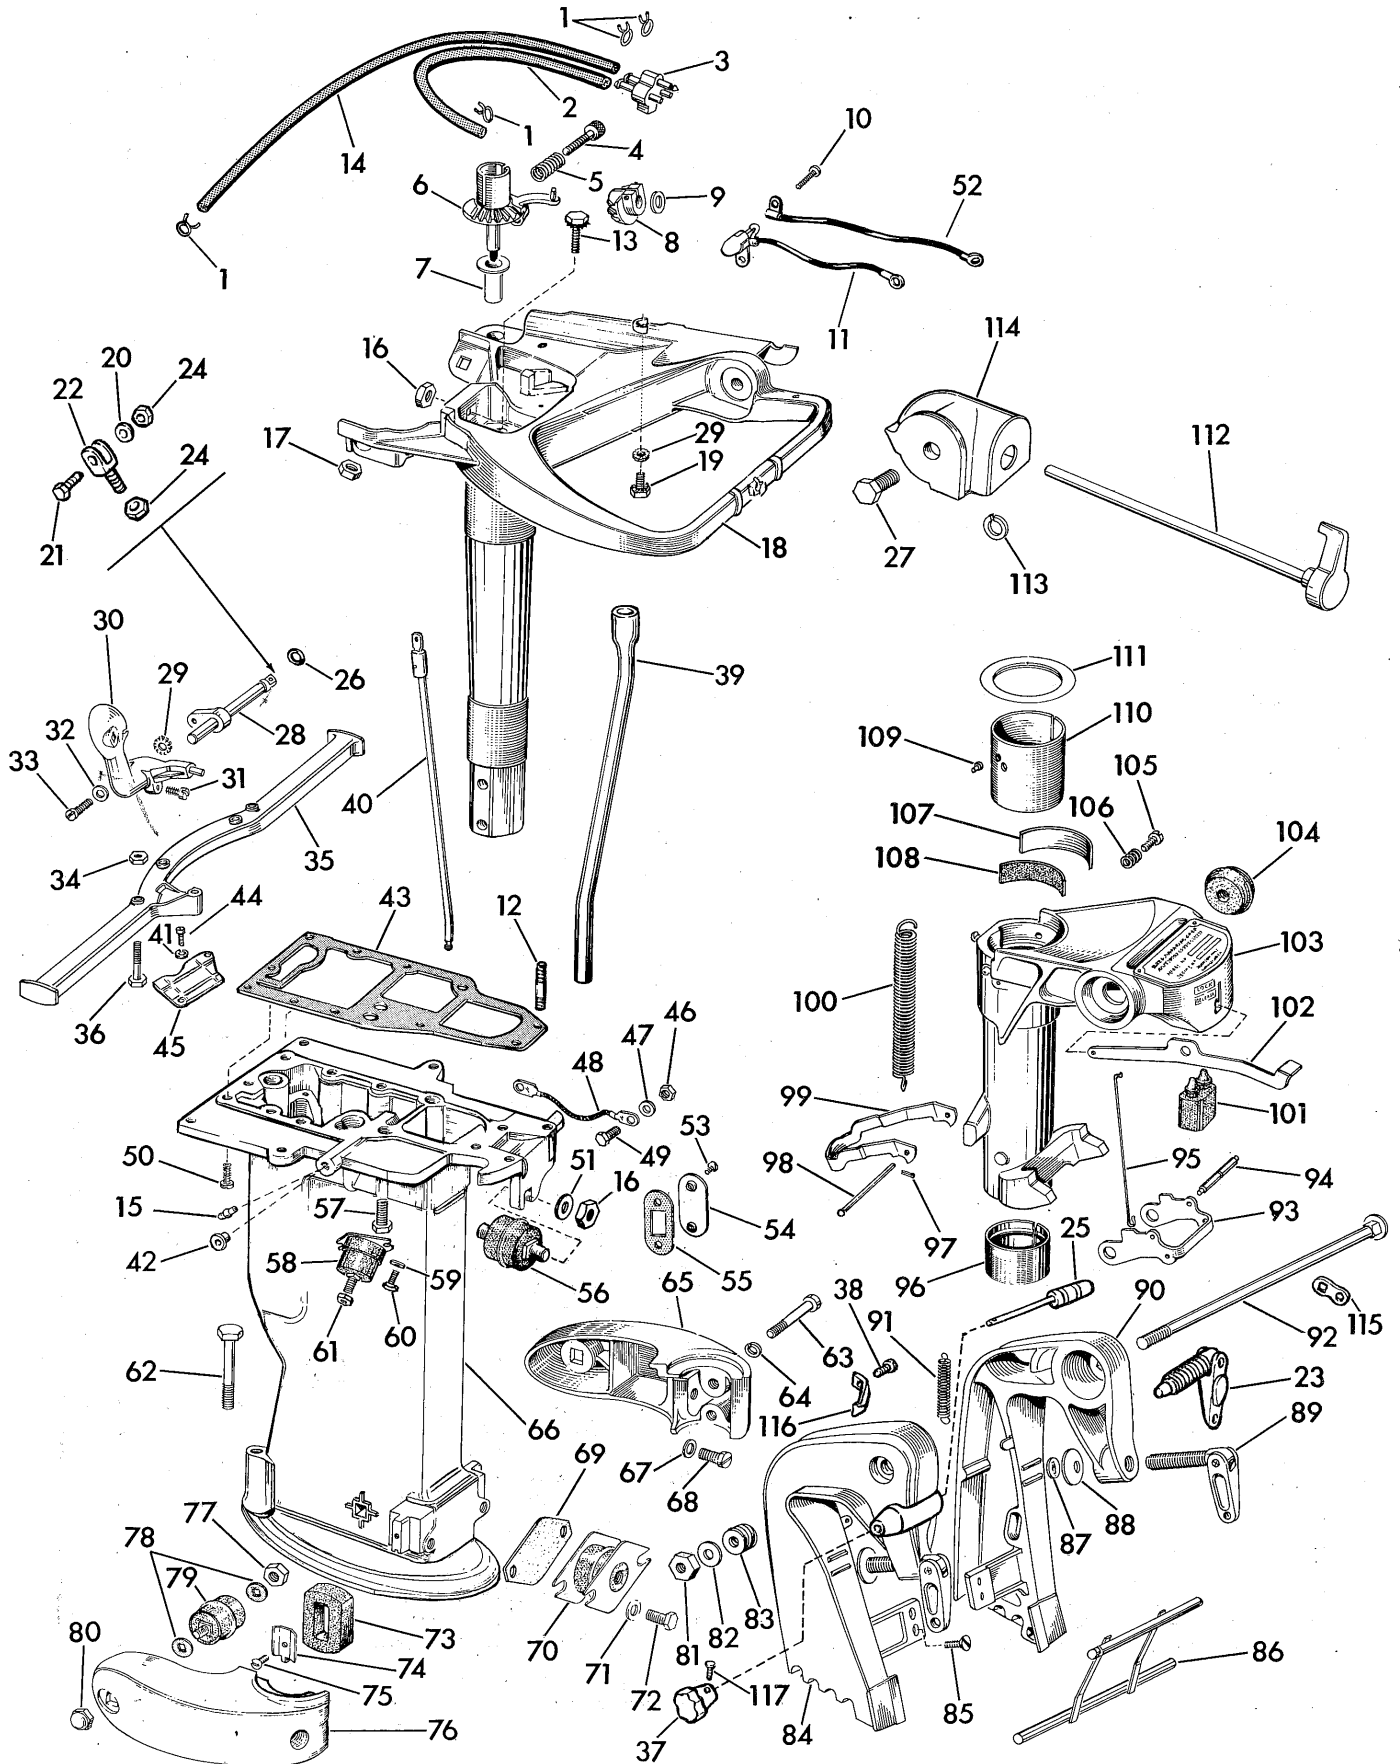

LOWER UNIT GROUP

MODEL RDE-RDEL-19C

Johnson

SPECIFY MODEL AND SERIAL NUMBER OF MOTOR WHEN ORDERING PARTS

PARTS CATALOG

LOWER UNIT GROUP

MODEL RDE-RDEL-19C

ITEM NO.	PART NO.	NAME OF PART	QTY. PER MOTOR
1	302647	Clamp	8
2	304029	Hose-Fuel Conn. to Manifold	1
3	375788	Fuel Connector	1
4	304573	Screw	1
5	304865	Spring	1
6	304814	Gear	1
7	303854	Bushing	1
8	303142	Pinion	1
9	303107	Washer	1
10	303951	Screw	1
11	376867	Mercury Switch Assembly	1
12	304517	Stud	2
13	304151	Screw	4
14	303111	Hose - Fuel Conn. to Filter	1
15	304827	Grease Fitting	1
16	303912	Nut	2
17	303889	Nut	2
18	376912	Steering Bracket, Pilot Shaft and Dowel Pin Assembly	1
19	303311	Screw	1
20	305847	Washer	1
21	305579	Pivot Pin	1
22	305824	Clevis	1
23	377325	Screw & Handle - Trailing	1
24	304753	Nut	4
25	305291	Tilt Lock Pin	1
26	303191	O-Ring	1
27	130538	Screw	1
28	377397	Bracket and Shaft Assembly	1
29	306488	Lockwasher	4
30	375766	Shift Lever	1
31	300258	Screw	2
32	306407	Washer	1
33	300646	Screw	11
34	306375	Nut	2
35	304914	Carrying Handle	1
36	304392	Screw	3
37	202636	Knob	1
38	305683	Screw	1
39	377060	Water Tube & Bushing Assembly	1
40	377398	Shift Rod and Extension Assembly - Upper	1
41	304454	Lockwasher	2
42	304791	Bushing	1
43	304545	Gasket	1
44	304012	Screw	2
45	304875	Plate	1
46	306342	Nut	1
47	301827	Washer	2
48	376349	Ground Lead Assembly	1
49	304077	Screw	1
50	132679	Screw	9
51	303913	Washer	2
52	376960	Ground Wire Assembly	1
53	302509	Screw	4
54	303862	Cover Plate	1
55	304023	Gasket	1
56	303882	Rubber Mount	1
57	303782	Screw	2
58	303879	Rubber Mount	2
59	303887	Washer	4
60	306461	Screw	8
61	303889	Nut	2
62	302871	Screw	1
63	304452	Screw	2

ITEM NO.	PART NO.	NAME OF PART	QTY. PER MOTOR
64	302865	Lockwasher	2
65	304446	Housing - Lower Mount - Port	1
66	377061	Exhaust Housing, Water Tube and Stud Assembly	1
67	303886	Washer	6
68	303883	Screw	2
69	304169	Gasket	1
70	303881	Rubber Mount	1
71	303886	Washer	6
72	303888	Screw	2
73	303918	Bumper	2
74	303961	Retainer	2
75	303393	Screw	2
76	304447	Housing - Lower Mount Starboard	1
77	303890	Acorn Nut	2
78	304168	Gasket	4
79	303880	Rubber Mount	2
80	303890	Acorn Nut	2
81	305496	Nut	1
82	306433	Washer	1
83	302051	Spring	1
84	377173	Stern Bracket and Clamp-screw Assy. - Starboard	1
85	306335	Screw	2
86	376303	Lever	1
87	302420	Retainer	2
88	41-48	Swivel Plate	2
89	377311	ClampscREW and Handle Assembly	2
90	377172	Stern Bracket, ClampscREW & Trail Lock Assy. - Port	1
91	302736	Spring	1
92	305495	Bolt	1
93	303953	Link	1
94	303956	Shaft	1
95	303957	Link	1
96	303868	Liner	1
97	306376	Cotter Pin	2
98	303955	Rod	1
99	303954	Locking Lever	1
100	303971	Spring	1
101	305365	Bumper	1
102	303863	Arm	1
103	553206	Swivel Bracket	1
104	302637	Conical Washer	2
105	306468	Screw	1
106	551113	Spring	1
107	303928	Plate	1
108	303929	Spacer	1
109	303696	Pin	1
110	303936	Liner	1
111	303867	Thrust Washer	1
112	377211	Knob and Shaft Assembly	1
113	303807	Lockwasher	1
114	305612	Cover	1
115	300364	Link	1
116	305289	Spring	1
117	306538	Screw	1
MODEL RDEL-19C PARTS THAT DIFFER FROM MODEL RDE-19C			
62	304135	Screw (RDEL)	1

See Page 17 for additional Model RDEL-19C Parts

Extension kit assembly Part No. 377469 for conversion of Standard Model RDE-19C to long Model RDEL-19C. This kit includes 5" Shift Rod Connector, Part No. 304081.

ORDER ALL PARTS FROM YOUR JOHNSON SEA-HORSE DEALER