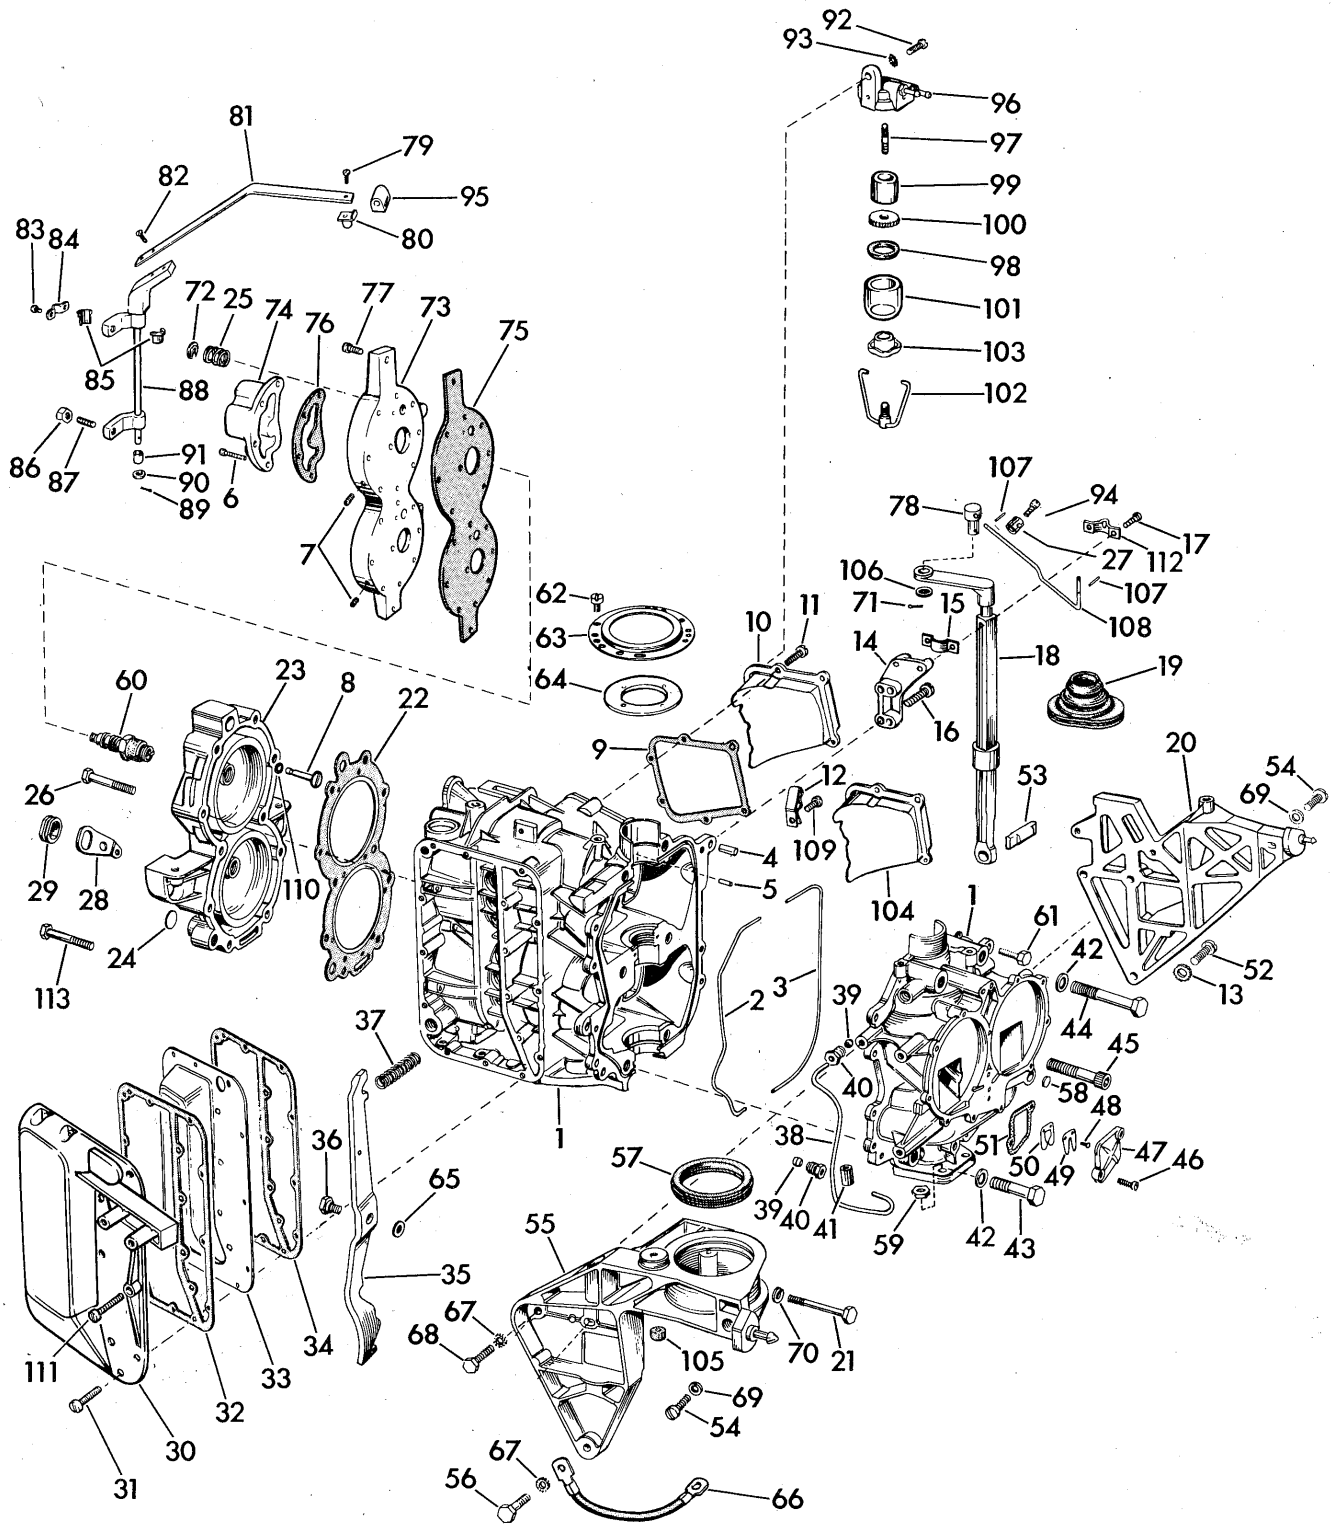

POWERHEAD GROUP

MODEL RDE-RDEL-19C

SPECIFY MODEL AND SERIAL NUMBER OF MOTOR WHEN ORDERING PARTS

PARTS CATALOG

POWERHEAD GROUP

MODEL RDE-RDEL-19C

ITEM NO.	PART NO.	NAME OF PART	QTY. PER MOTOR	ITEM NO.	PART NO.	NAME OF PART	QTY. PER MOTOR
1	376854	Cylinder and Crankcase	1	59	306320	Nut	4
2	302621	Seal - Starboard	1	*60	200322	Spark Plug Champion J6J	2
3	302622	Seal - Port	1	*60	376290	Spark Plug Auto-Lite A3X	2
4	300402	Tapered Pin	2	*60	377245	Spark Plug AC-M44C	2
5	304178	Dowel	3	61	300646	Screw	11
6	306440	Screw	10	62	304442	Screw	4
7	303245	Plug	2	63	303278	Support	1
8	377075	Valve and O-Ring	2	64	303277	Retaining Ring	1
9	304784	Gasket	2	65	304051	Washer	1
10	305371	Bypass Cover - Upper	1	66	376961	Ground Cable Assembly	1
11	306010	Screw	11	67	306488	Lockwasher	4
12	304790	Clamp	1	68	300646	Screw	9
13	306488	Lockwasher	3	69	306482	Washer	3
14	304941	Bracket	1	70	306325	Lockwasher	3
15	303109	Bearing Clamp	2	71	303049	Cotter Pin	1
16	306434	Screw	2	72	304706	Retainer	2
17	302948	Screw	6	73	377111	Compression Release Chamber & Plug Assy. - Lower	1
18	304198	Lever	1	74	306280	Compression Release Chamber - Upper	2
19	304019	Grommet	1	75	304724	Gasket	1
20	376842	Bracket and Pin Assembly - Port	1	76	304726	Gasket	2
21	305006	Screw	1	77	306434	Screw	25
22	304720	Gasket	1	78	304226	Pivot Pin	1
23	376840	Cylinder Head	1	79	304583	Screw	1
24	306352	Core Plug - Lower	1	80	377064	Follower and Screw Assy.	1
25	304705	Spring	2	81	304751	Arm	1
26	305027	Screw	9	82	303737	Screw	2
27	304222	Collar	1	83	303737	Screw	2
28	304763	Anchor	1	84	304755	Bracket	1
29	300454	Grommet	1	85	304749	Bushing - Upper	2
30	305611	Cover - Outer	1	86	304753	Nut	2
31	306434	Screw	23	87	304754	Screw	2
32	304762	Gasket	2	88	376853	Lever Assembly	1
33	304761	Cover	1	89	300723	Cotter Pin	1
34	304762	Gasket	2	90	306439	Washer	1
35	305355	Shifter Lock	1	91	304750	Bushing - Lower	1
36	302592	Screw	1	92	306408	Screw	1
37	302587	Spring	1	93	303480	Lockwasher	2
38	375862	Oil Line Assembly	1	94	304221	Screw	1
39	306329	Gland	2	95	304738	Guide	1
40	41-105	Packing Nut	2	96	376836	Body and Nipple	1
41	305980	Spacer	1	97	376835	Fuel Filter Assembly	1
42	300343	Washer	4	98	304522	Stud	1
43	302600	Screw	2	99	302675	Gasket	1
44	301431	Screw	2	100	302062	Filter	1
45	302579	Screw	2	101	304523	Nut	1
46	304888	Screw	12	102	303967	Bowl	1
47	302033	Cover	1	103	376327	Yoke and Screw Assembly	1
48	303761	Screw	2	104	375989	Thumb Nut and Swivel Cup	1
49	304655	Plate	1	105	305369	Bypass Cover - Lower	1
50	302031	Leaf Valve	1	106	304847	Seal	2
51	302032	Gasket	1	107	551953	Washer	2
52	302030	Screw	3	108	41-110	Pin	8
53	304155	Pin	1	109	304225	Rod	1
54	132679	Screw	9	110	306395	Screw	1
55	376885	Bracket and Pin Assembly - Starboard	1	111	304598	O-Ring	2
56	306418	Screw	1	112	130618	Screw	1
57	304789	Shock Absorber	1	113	305609	Bearing Clamp	1
58	300788	Expansion Plug	1		303782	Screw	1

*We recommend either Champion, Auto-Lite or AC Spark Plugs

NOTE

Power Head Gasket Set (less Cylinder Head Gasket)
Part No. 377015

ORDER ALL PARTS FROM YOUR JOHNSON SEA-HORSE DEALER