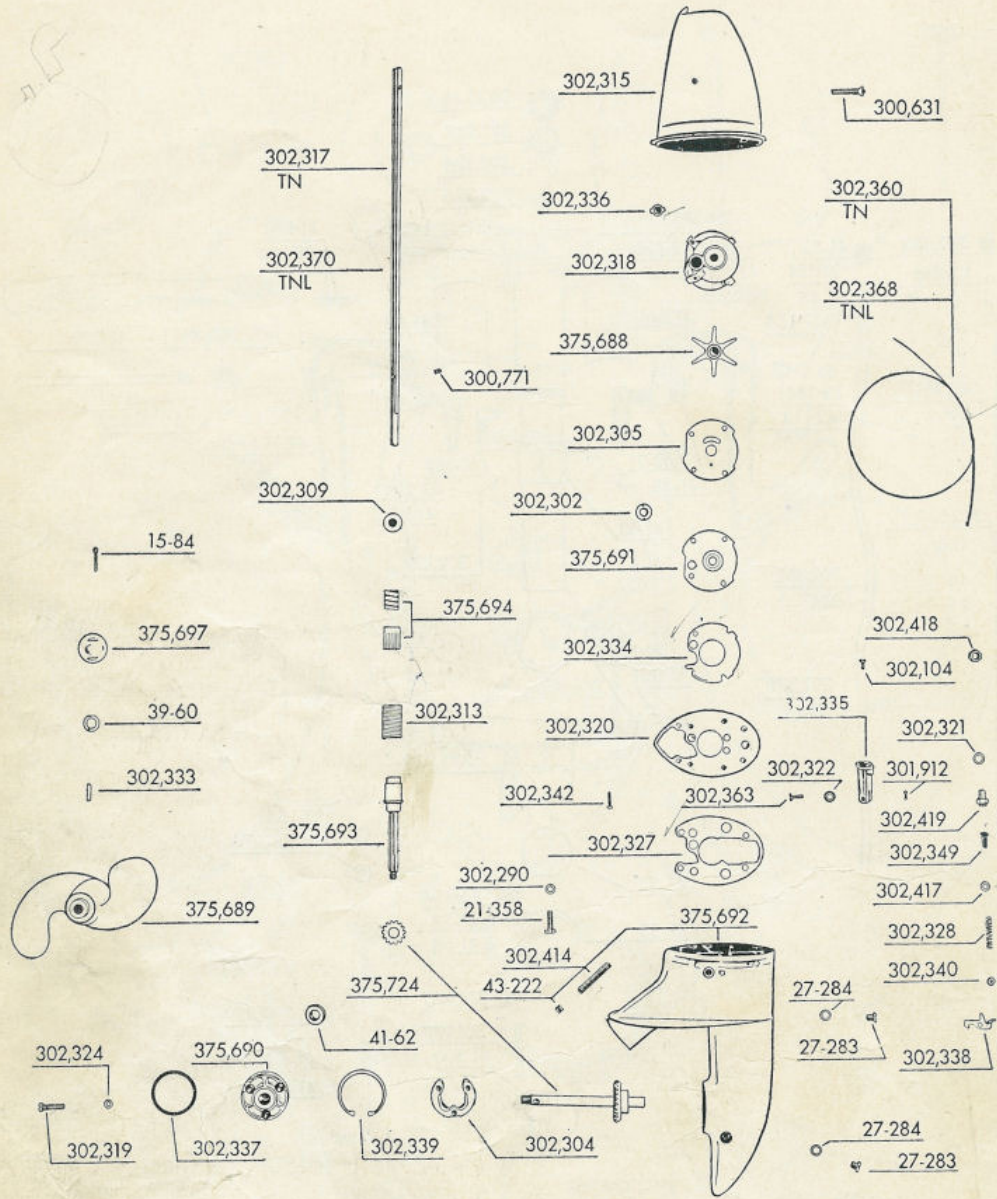

Be Sure to Specify Model and Serial Number of Motor When Ordering Parts

LOWER UNIT PARTS

Order All Parts from Nearest Service Station or Dealer