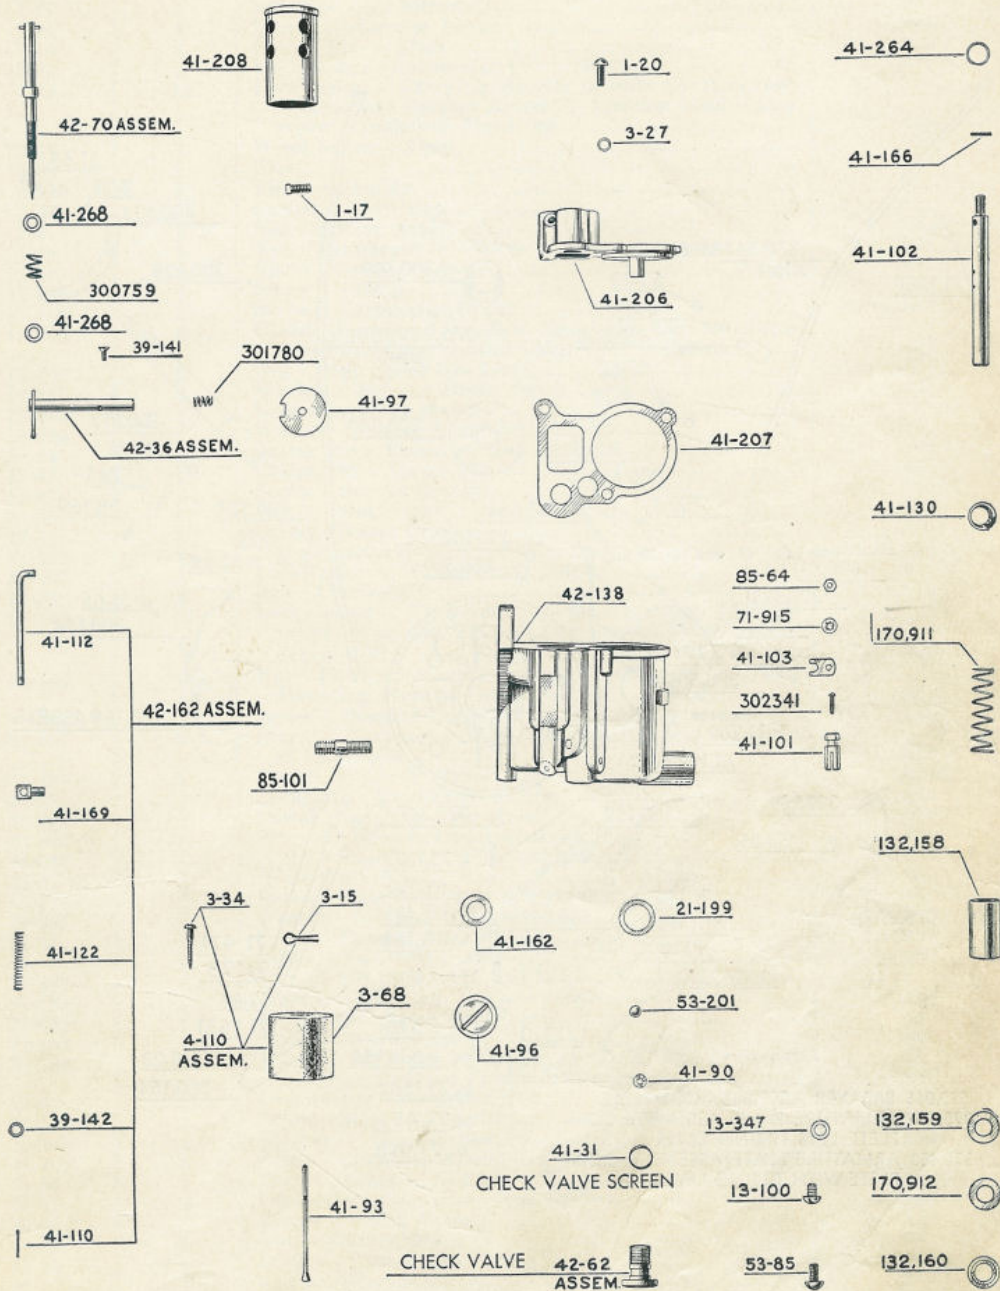

Be Sure to Specify Model and Serial Number of Motor When Ordering Parts

CARBURETOR PARTS

Order All Parts from Nearest Service Station or Dealer