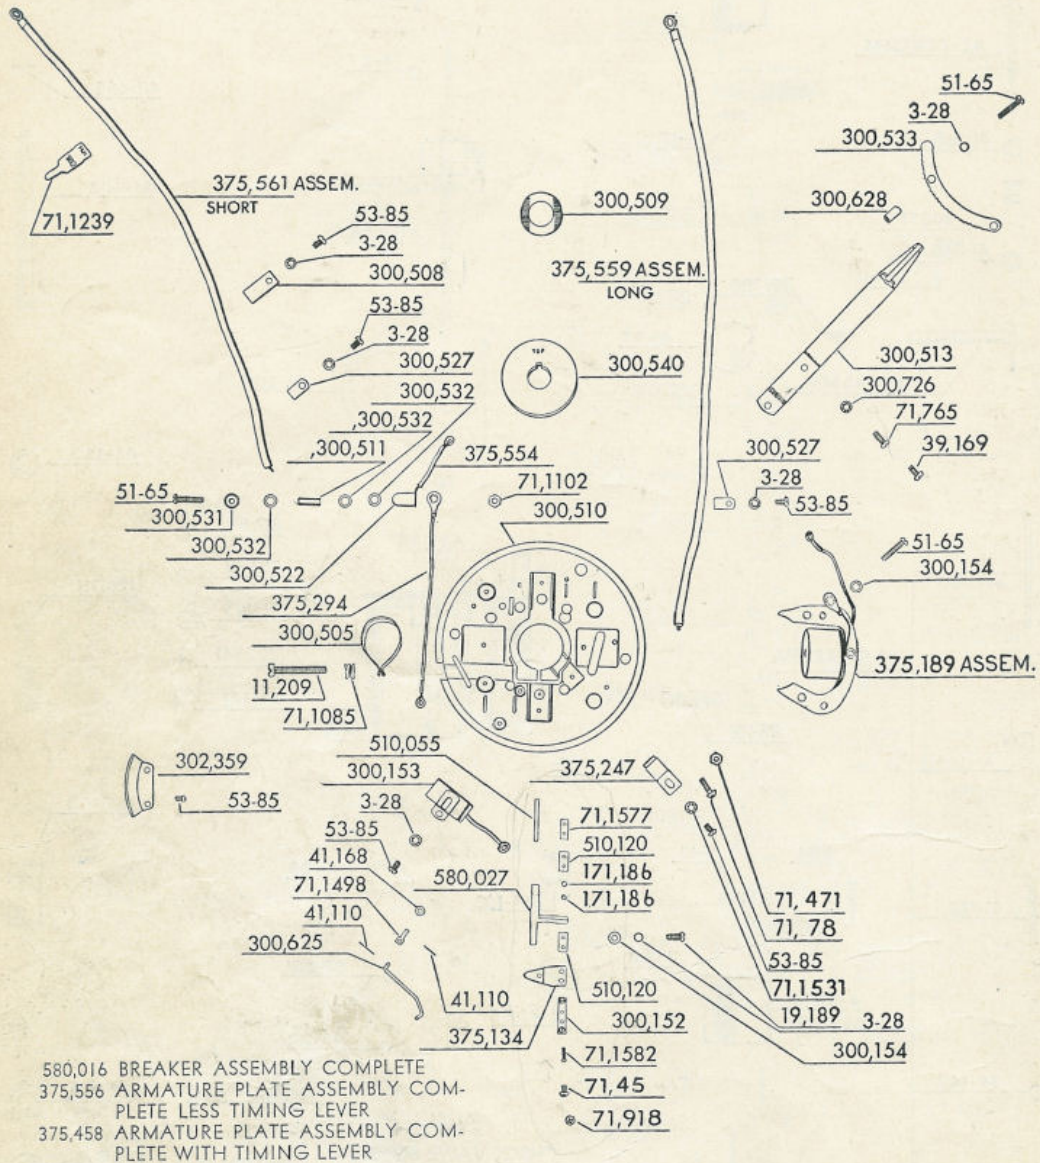

Be Sure to Specify Model and Serial Number of Motor When Ordering Parts

MAGNETO PARTS

Order All Parts from Nearest Service Station or Dealer

Be Sure to Specify Model and Serial Number of Motor When Ordering Parts

MOTOR PARTS FOR MODEL TN

Part No.	No. Required per Motor	NAME OF PART	List Price per Piece
1-17	1	Set Srew - Air Silencer.....	.05
1-20	3	Screw Carburetor Cover	.025
3-15	1	Cotter Pin - Float.....	.025
3-27	3	Lockwasher - Carburetor Cover Screw.....	.025
3-28	13	Lockwasher - Carrying Handle to Side Cover Screw, Breaker and Ratchet Assembly, Ignition Lead Clamp Screw, Condenser Mounting.....	.025
3-34	1	Wood Screw - Float.....	.025
3-68	1	Float	.20
4-110	1	Float Assembly	.55
5-48	1	Gasket - Filler Cap.....	.05
7-45	1	Nut - Tilting Shaft.....	.05
7-46	3	Nut - Crankcase to Flange & Steering Bracket.....	.025
11-61	2	Gland - Gasoline Line.....	.05
11-209	1	Screw - Clamp.....	.15
13-100	2	Screw - Carburetor Drain.....	.025
13-306	6	Gland - Gasoline Line, Slow Speed Gas Line and High Speed Gas Line, Control Cable Tube to Flange.....	.025
13-307	2	Nut - High Speed Gas Line.....	.05
13-347	3	Washer - Jet and Drain Screw.....	.025
13-479	1	Grip - Steering Handle.....	.55
13-586	1	Washer - Tilting Shaft Nut.....	.05
15-84	1	Cotter Pin - Propeller Nut.....	.025
15-195	2	Cotter Pin - Hinge Pin.....	.025
15-251	1	Screw - Swivel Bracket.....	.025
15-254	1	Nut - Pilot Screw.....	.025
17-131	3	Gland - Water Pipe.....	.025
17-132	2	Nut - Water Pipe.....	.10
17-155	1	Lockwasher - Tilting Shaft Nut.....	.025
19-89	2	Key - Crankshaft.....	.025
19-124	12	Lockwasher - Carburetor Studs, Steering Handle Screw, Mounting Plate to Crankcase (Reverse Lock Screw TNL)	.025
19-136	6	Nut - Pawl to Starter Pulley, Carburetor Stud and Mounting Plate to Crankcase.....	.05
19-189	2	Screw - Breaker Mounting.....	.025
21-167	5	Screw - Carburetor Flange to Muffler and Cylinder to Crankcase.....	.025
21-199	1	Gasket - Check Valve.....	.025
21-294	3	Lockplate - Pawl to Dome Pin.....	.025
21-295	1	Dowel Pin - Oil Plug Hole.....	.025
21-358	4	Screw - Upper to Lower Gearcase.....	.05
21-538	4	Screw - Gas Tank to Mounting Plate.....	.05
25-27	2	Wrist Pin.....	.50
25-238	2	Screw - Mounting Plate to Cylinder.....	.05
25-282	10	Washer - Cylinder Head Screws.....	.025
27-17	1	Screw - Reverse Lock (TNL).....	.05
27-88	1	Elbow - Carburetor Gas Line.....	.20
27-283	2	Screw - Oil Plug - Fill and Drain.....	.30
27-284	2	Washer - Oil Plug, Fill and Drain.....	.025
27-308	1	Nut - Slow Speed Gas Line.....	.10
31-162	1	Elbow - Water Pipe.....	.30
37-154	10	Washer - Cylinder to Crankcase Studs, Thrust Socket Bolt Nut End and Flange to Crankcase.....	.025
39-60	1	Lockwasher - Propeller Nut.....	.10
39-141	1	Screw - Stem to Throttle.....	.025
39-142	1	Washer - Control Rod.....	.025
39-169	5	Screw - Carrying Handle to Side Covers, Timing Lever Thrust Socket (TNL).....	.025
41-16	1	Lockplate - Connecting Rod Screws.....	1.15
41-17	4	Lockplate - Connecting Rod Screws.....	.025
41-31	1	Screen - Check Valve.....	.10
41-32	1	Nut - Crankshaft.....	.35
41-36	1	Gasket - Cylinder to Flange.....	.05
41-37	3	Screw - Starter Pulley.....	.05
41-44	4	Screw - Connecting Rod.....	.05

Order All Parts from Nearest Service Station or Dealer