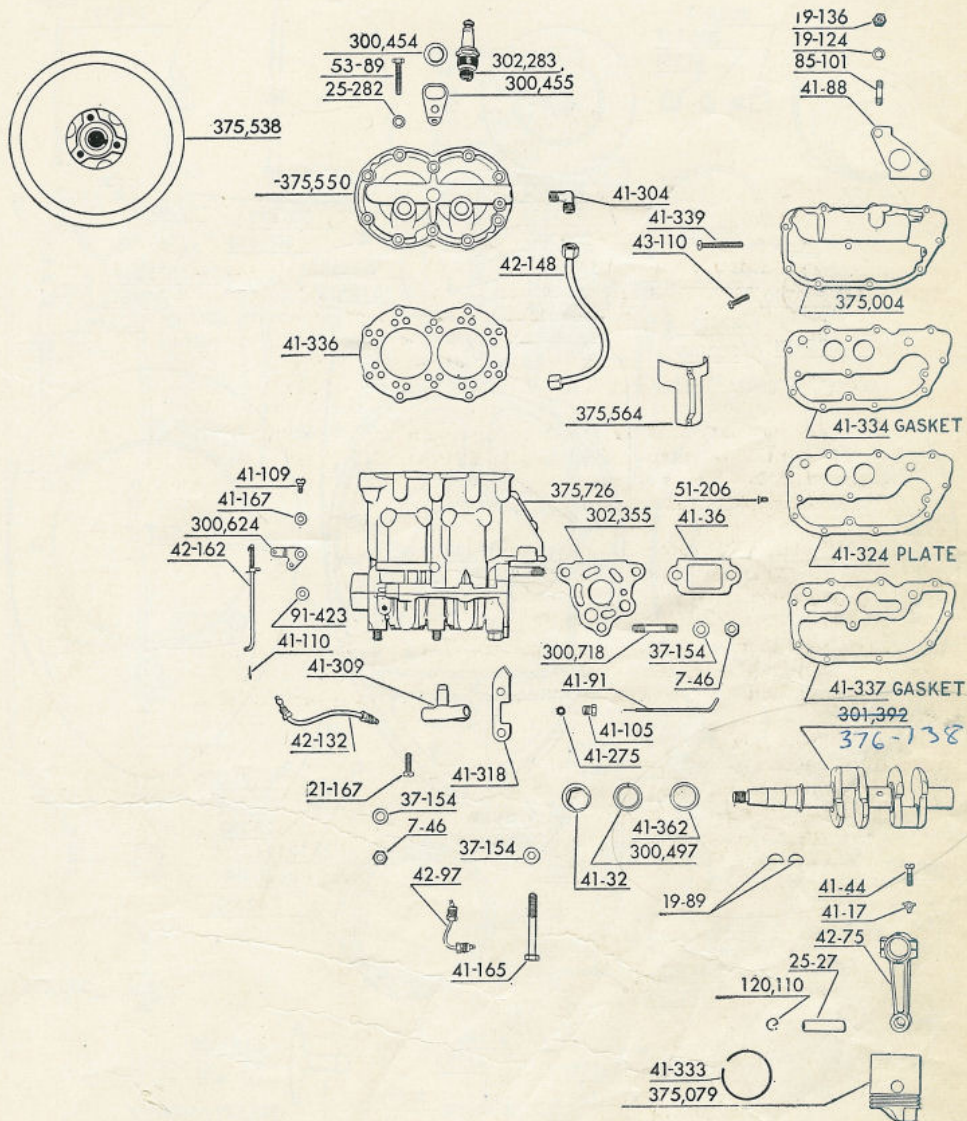

Be Sure to Specify Model and Serial Number of Motor When Ordering Parts

POWER HEAD PARTS

Order All Parts from Nearest Service Station or Dealer