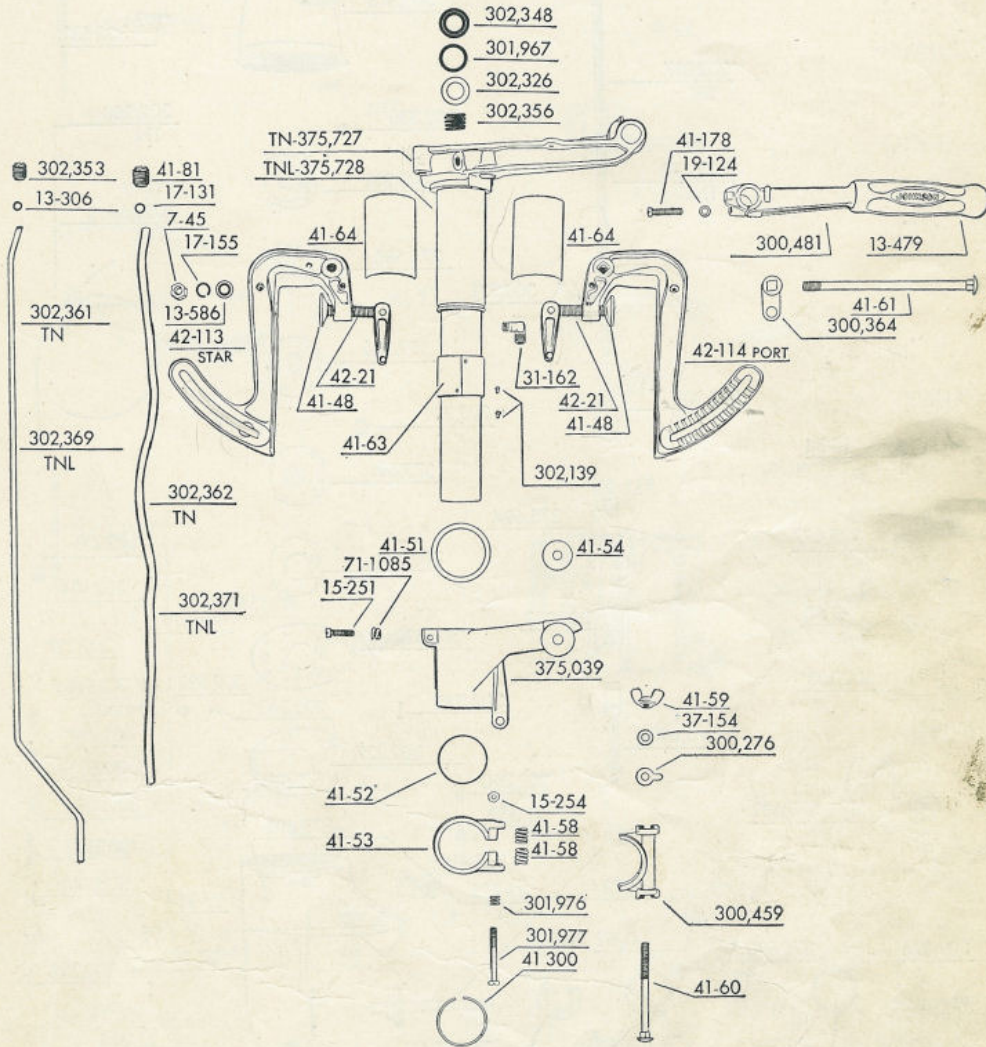

Be Sure to Specify Model and Serial Number of Motor When Ordering Parts

LOWER UNIT PARTS

Order All Parts from Nearest Service Station or Dealer