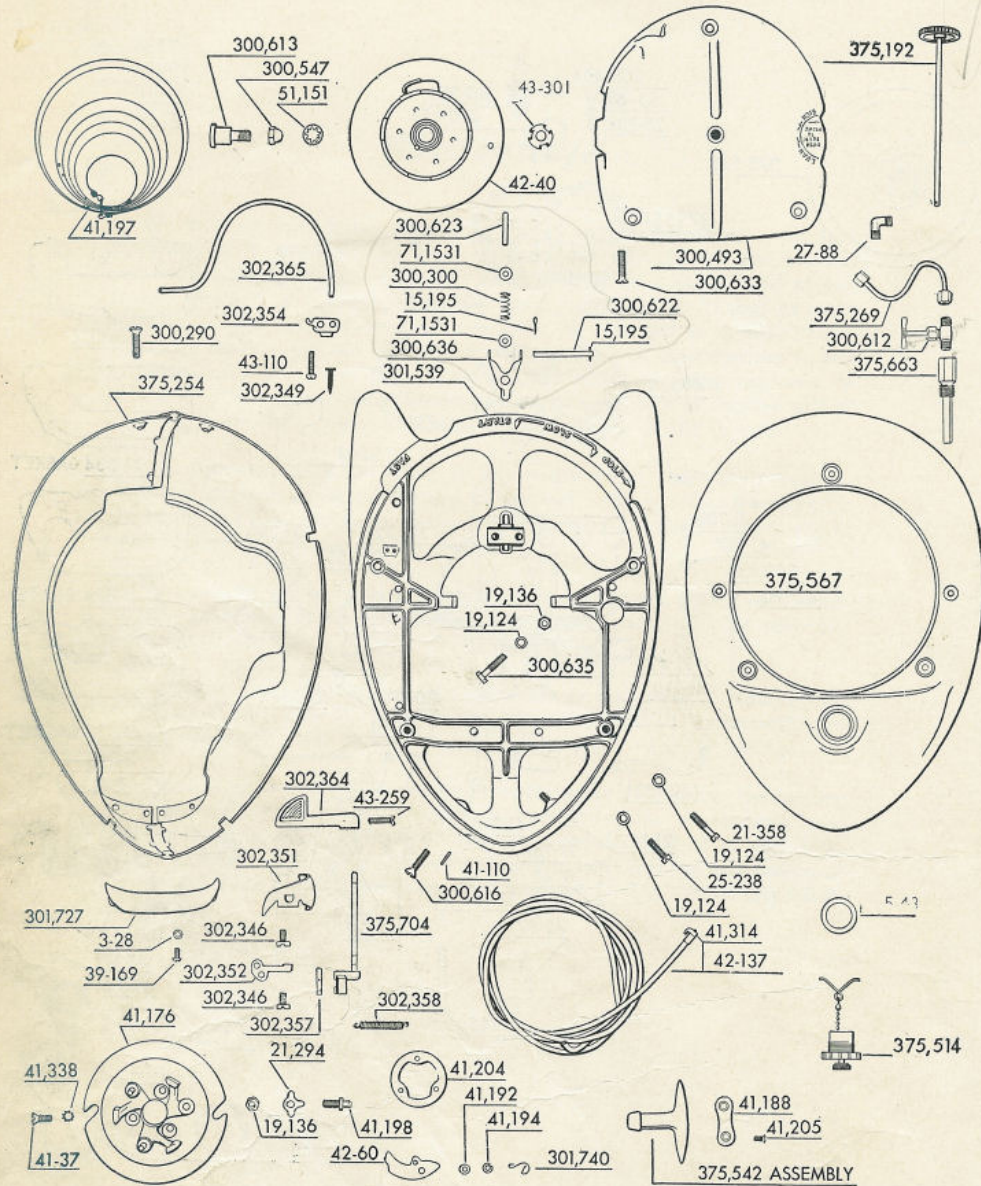

Be Sure to Specify Model and Serial Number of Motor When Ordering Parts

POWER HEAD PARTS

Order All Parts from Nearest Service Station or Dealer