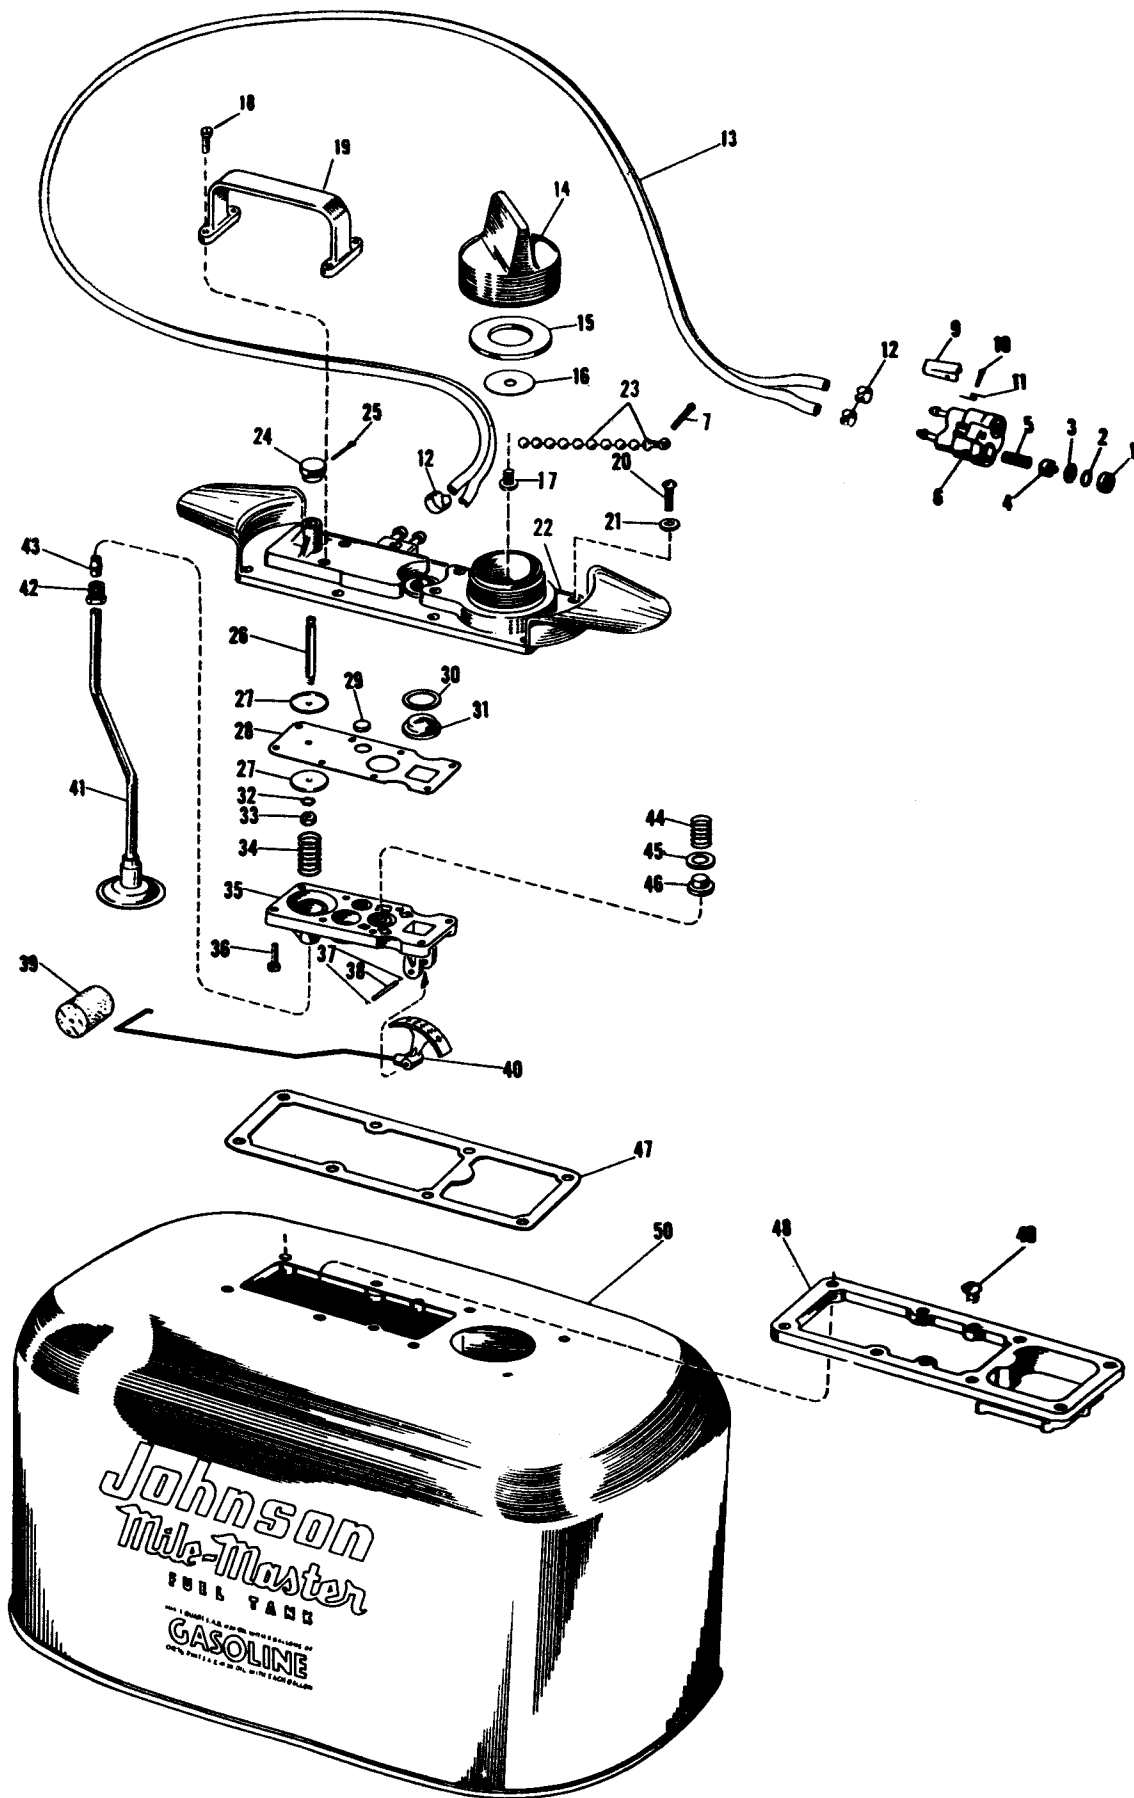

MILE MASTER FUEL TANK ASSEMBLY

**PHOTO AND PART NUMBERS FOR
MILE MASTER FUEL TANK ASSEMBLY**

Photo No.	Part No.	Name of Part	Photo No.	Part No.	Name of Part
1	301828	Retainer	28	302563	Diaphragm
2	301824	O-Ring	29	301802	Disc Valve
3	301827	Washer	30	302571	Seal
4	301826	Valve	31	302568	Glass
5	301825	Spring	32	301736	Lockwasher
6	375587	Fuel Connector Assembly	33	21-195	Nut
7	15-213	Cotter Pin	34	301803	Spring
9	301830	Lock	35	302555	Housing
10	301832	Rivet	36	13-558	Screw
11	301829	Spring	37	302654	Snap Ring
12	301822	Clamp	38	302653	Pin
13	303414	Hose	39	302559	Float
14	375817	Filler Cap Assembly	40	376192	Indicator Assembly
15	301835	Gasket	41	376191	Foot Valve Assembly
16	302560	Plate	42	132691	Nut
17	301837	Screw	43	13-304	Gland
18	13-558	Screw	44	302135	Spring
19	302570	Handle	45	302137	Washer
20	304137	Screw	46	302136	Valve
21	301814	Gasket	47	302557	Gasket
22	376276	Housing	48	302556	Support
23	301838	Chain	49	53-85	Screw
24	301815	Push Button	50	376092	Fuel Tank (Only)
25	17-186	Cotter Pin		(376095 Fuel Tank Assembly Complete)	
26	302561	Push Rod			
27	301800	Support			

Order All Parts from Nearest Service Station or Dealer