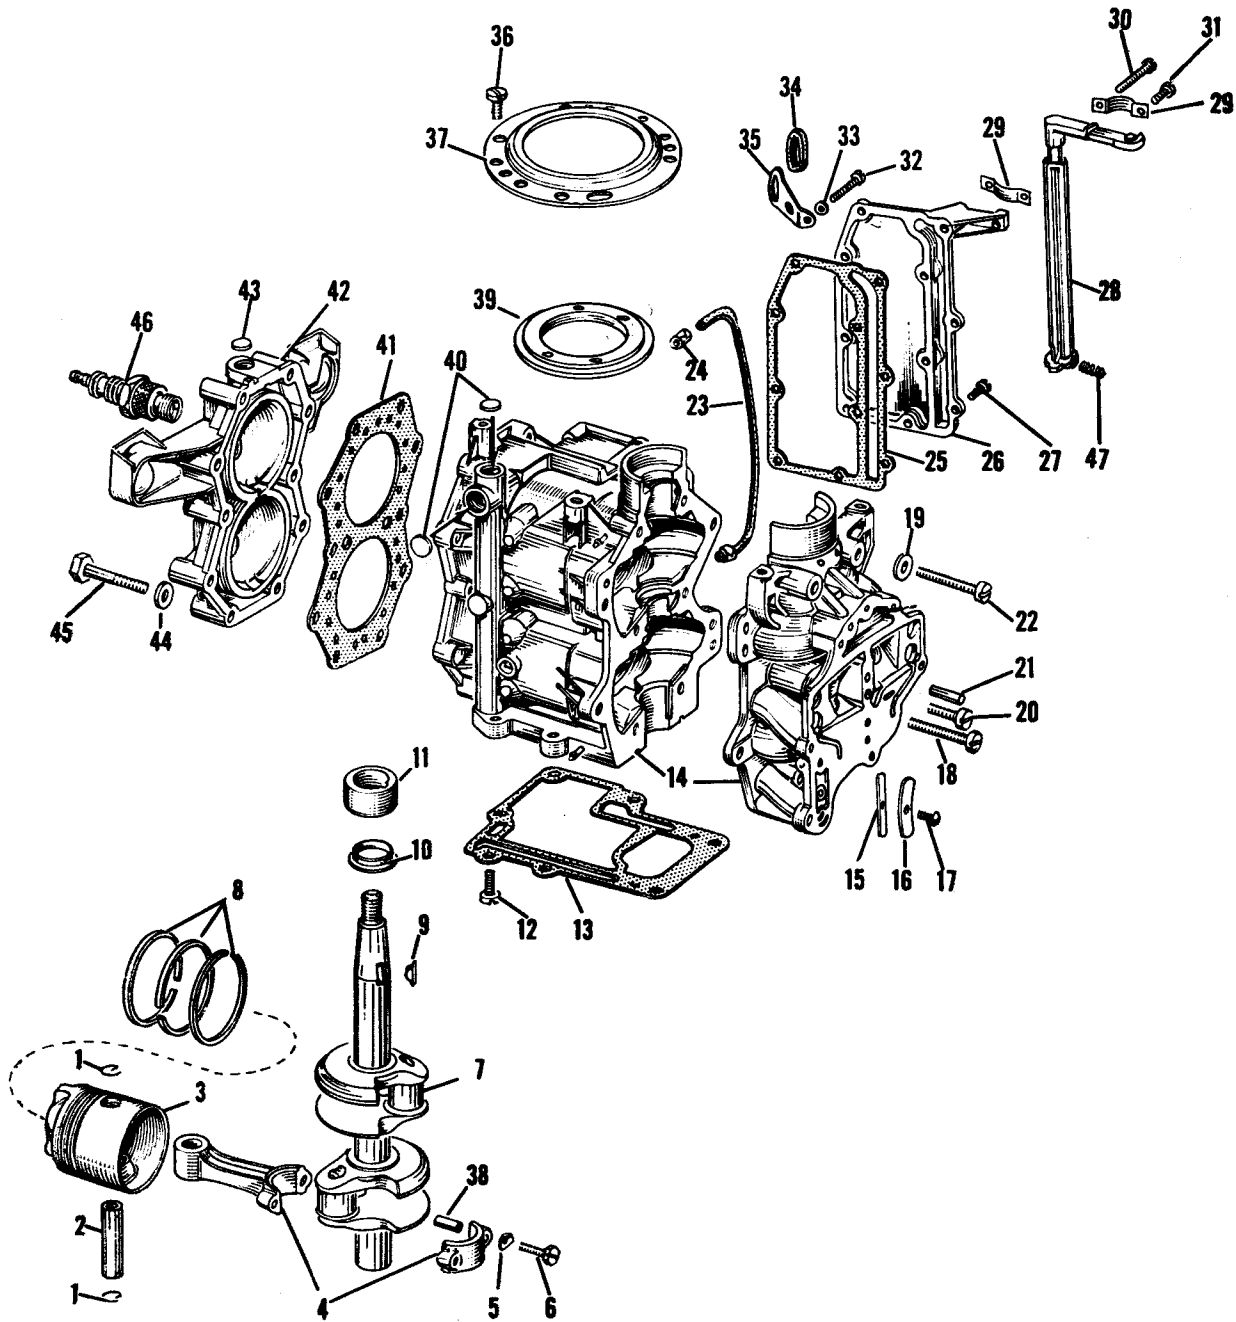

POWER HEAD GROUP

PHOTO AND PART NUMBERS FOR POWER HEAD GROUP

Photo No.	Part No.	Name of Part	Photo No.	Part No.	Name of Part
1	120110	Lock Ring	24	303473	Clamp
2	303333	Wrist Pin	25	303439	Gasket
3	376067	Piston and Dowel Pin Assembly	26	303407	Exhaust Cover
	(376070	Piston and Connect- ing Rod Assembly, with Rings)	27	25-74	Screw
4	376066	Connecting Rod Assembly	28	303468	Lever
5	41-17	Lockplate	29	303109	Bearing Clamp
6	41-44	Screw	30	132123	Screw
7	304109	Crankshaft	31	43-156	Screw
8	41-333	Piston Ring	32	132346	Screw
9	120395	Key	33	300154	Washer
10	303649	Oil Slinger	34	300454	Grommet
11	510168	Cam	35	300455	Anchor
12	51-47	Screw	36	41-223	Screw
13	303467	Gasket	37	303278	Support
14	376229	Cylinder and Crankcase Assembly	38	203319	Dowel
15	203235	Leaf Valve	39	303277	Retaining Ring
16	203248	Plate	40	27-309	Core Plug
17	19-191	Screw	41	303438	Gasket
18	41-178	Screw	42	376080	Cylinder Head and Core Plug Assembly
19	300399	Washer	43	27-309	Core Plug
20	51-47	Screw	44	43-302	Washer
21	300402	Taper Pin	45	303459	Screw
22	71-1084	Screw	46	*200322	Spark Plug (Cham- pion J6J)
23	303463	Hose	46	*376290	Spark Plug (Auto - Lite A3X)
			47	303236	Spring

*WE RECOMMEND EITHER CHAMPION OR AUTO-LITE SPARK PLUGS

Order All Parts from Nearest Service Station or Dealer