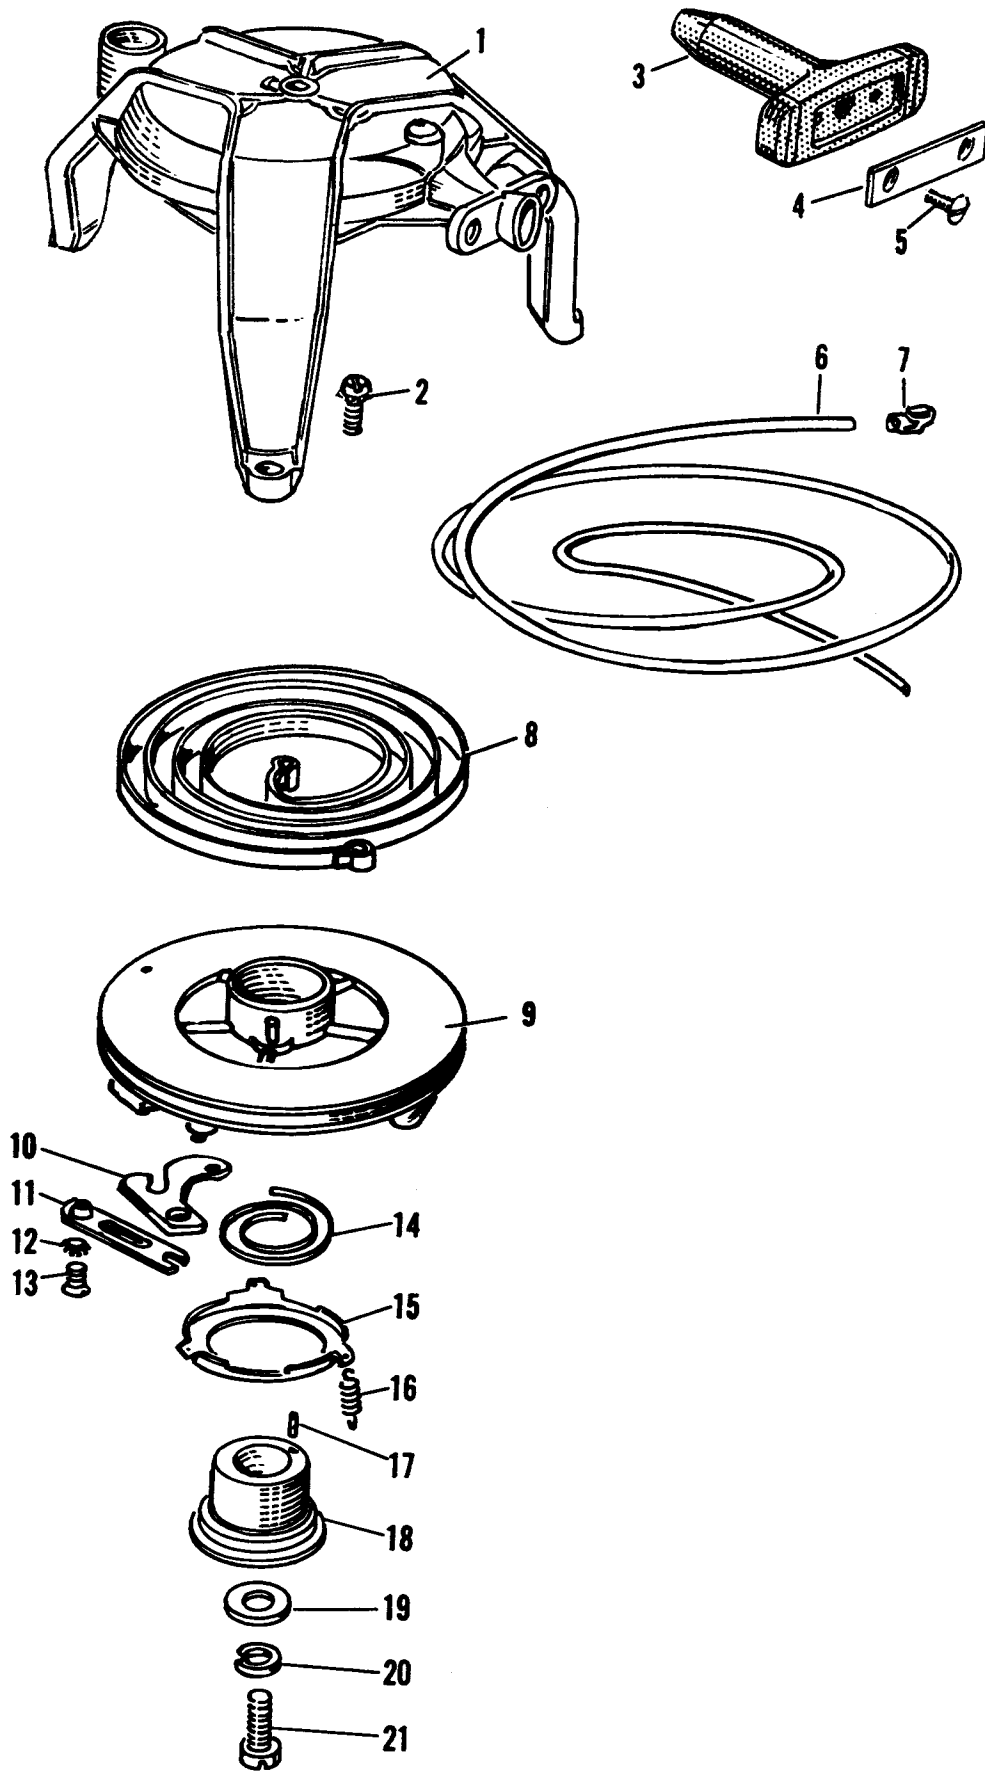

STARTER GROUP

Be Sure to Specify Model and Serial Number of Motor When Ordering Parts

PHOTO AND PART NUMBERS FOR STARTER GROUP

Photo No.	Part No.	Name of Part	Photo No.	Part No.	Name of Part
1	*376384	Starter Housing and Pin Assembly (376387 Starter Assembly Complete)	10	202470	Starter Pawl
2	303288	Screw	11	202317	Retainer
3	376132	Handle	12	71-1026	Lockwasher
4	303516	Clamp Plate	13	302104	Screw
5	41-205	Screw	14	302222	Friction Spring
6	*304097	Rope and Anchor Assembly	15	202114	Equalizer Cup
7	43-144	Anchor	16	202155	Spring
8	41-197	Spring	17	202156	Pin
9	*376377	Starter Pulley	18	276643	Spindle and Pin Assembly
			19	202356	Washer
			20	13-51	Lockwasher
			21	13-588	Screw

*Model CD-12 Motors built prior to Serial No. 1221830. Order following like part:

Photo No.	Part No.	Name of Part
1	376099	Starter Housing & Pin Assembly
6	44-19	Starter Rope
9	276589	Starter Pulley

Order All Parts from Nearest Service Station or Dealer