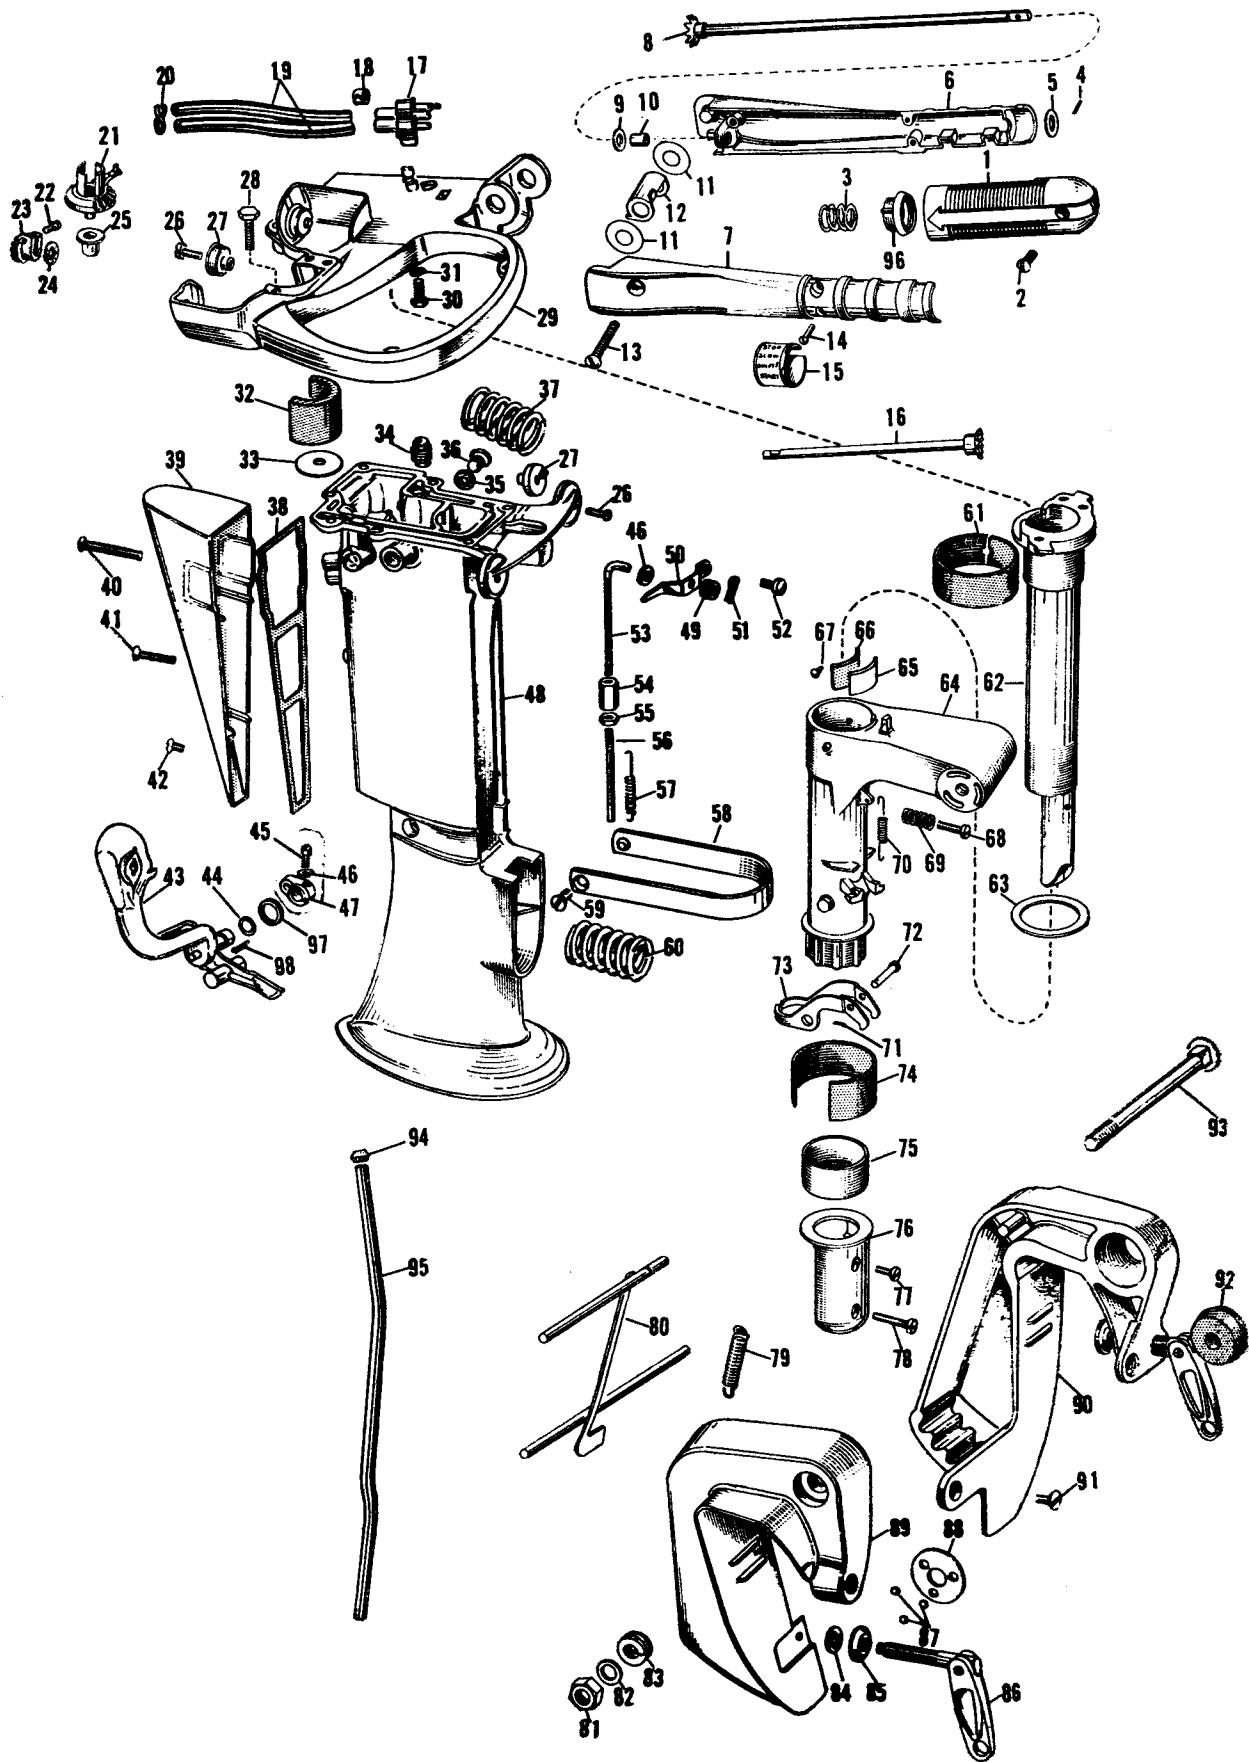

LOWER UNIT AND STEERING HANDLE GROUP

Be Sure to Specify Model and Serial Number of Motor When Ordering Parts

PHOTO AND PART NUMBERS FOR LOWER UNIT AND STEERING HANDLE GROUP

Photo No.	Part No.	Name of Part	Photo No.	Part No.	Name of Part
1	303213	Grip	48	376267	Driveshaft Casing and Exhaust Tube Assembly
2	302710	Screw	49	303364	Grommet
3	301656	Spring	50	303409	Arm
4	300346	Groove Pin	51	550565	Cotter Pin
5	303252	Washer	52	303368	Shoulder Screw
6	376042	Steering Handle and Bushing Assembly - Outer Half	53	303408	Link
7	303093	Steering Handle - Inner Half	54	303706	Coupling
8	376416	Gear and Shaft Assembly - Long	55	85-64	Nut
9	302712	Washer	56	303705	Link
10	302717	Bushing	57	303465	Spring
11	303079	Washer	58	303392	Friction Band
12	303096	Cover	59	303397	Screw
13	303078	Screw	60	303461	Spring
14	133452	Screw	61	303370	Upper Liner
15	303110	Plate	62	303500	Pilot Shaft
16	376415	Gear and Shaft Assembly - Short	63	303359	Thrust Washer
17	375788	Body Assembly	64	*304131	Swivel Bracket
18	301822	Clamp	65	303363	Plate
19	303460	Hose	66	303697	Spacer
20	302647	Clamp	67	303696	Pin
21	303800	Gear	68	132679	Screw
22	71-1352	Screw	69	551113	Spring
23	303142	Pinion	70	303464	Spring
24	303107	Washer	71	303049	Cotter Pin
25	303140	Bushing	72	*304130	Rod
26	303394	Screw	73	*304129	Locking Lever
27	303369	Spring Retainer	74	303371	Shock Absorber
28	303398	Screw	75	303362	Sleeve
29	376269	Steering Bracket and Bushing Assembly	76	303372	Retainer
30	21-359	Screw	77	303393	Screw
31	51-137	Lockwasher	78	302677	Screw
32	303350	Support	79	202021	Spring
33	303353	Plate	80	*376395	Tilting Lever Assembly
34	303348	Nut	81	17-182	Nut
35	27-284	Gasket	82	25-196	Washer
36	27-283	Flush Plug	83	302051	Spring
37	303458	Spring	84	302420	Retainer
38	303586	Gasket	85	41-48	Swivel Plate
39	303585	Cover	86	375744	Clampscrew
40	303589	Screw	87	160084	Ball
41	303588	Screw	88	202617	Shim
42	303587	Screw	89	376082	Stern Bracket Assembly - Starboard
43	376268	Shift Lever and Shaft Assembly	90	376081	Stern Bracket Assembly - Port
44	303191	O-Ring	91	303396	Screw
45	303714	Screw	92	301983	Conical Washer
46	303715	Washer	93	303349	Tilting Bolt
47	303354	Lever	94	7-261	Gland
			95	303389	Water Tube
			96	303282	Friction Block
			97	303775	Washer
			98	303236	Spring

*Model CD-12 Motors built Prior to Serial #1221830 Order Following like Part:

64	303406	Swivel Bracket	73	303421	Locking Lever
72	303436	Rod	80	376063	Tilting Lever Assembly

MODEL CDL-12 PARTS THAT DIFFER FROM MODEL CD-12

37	203450	Spring - Upper Mount	60	203451	Spring - Lower Mount
			95	303668	Water Tube

See Page 17 For Additional Model CDL-12 Parts

Order All Parts from Nearest Service Station or Dealer