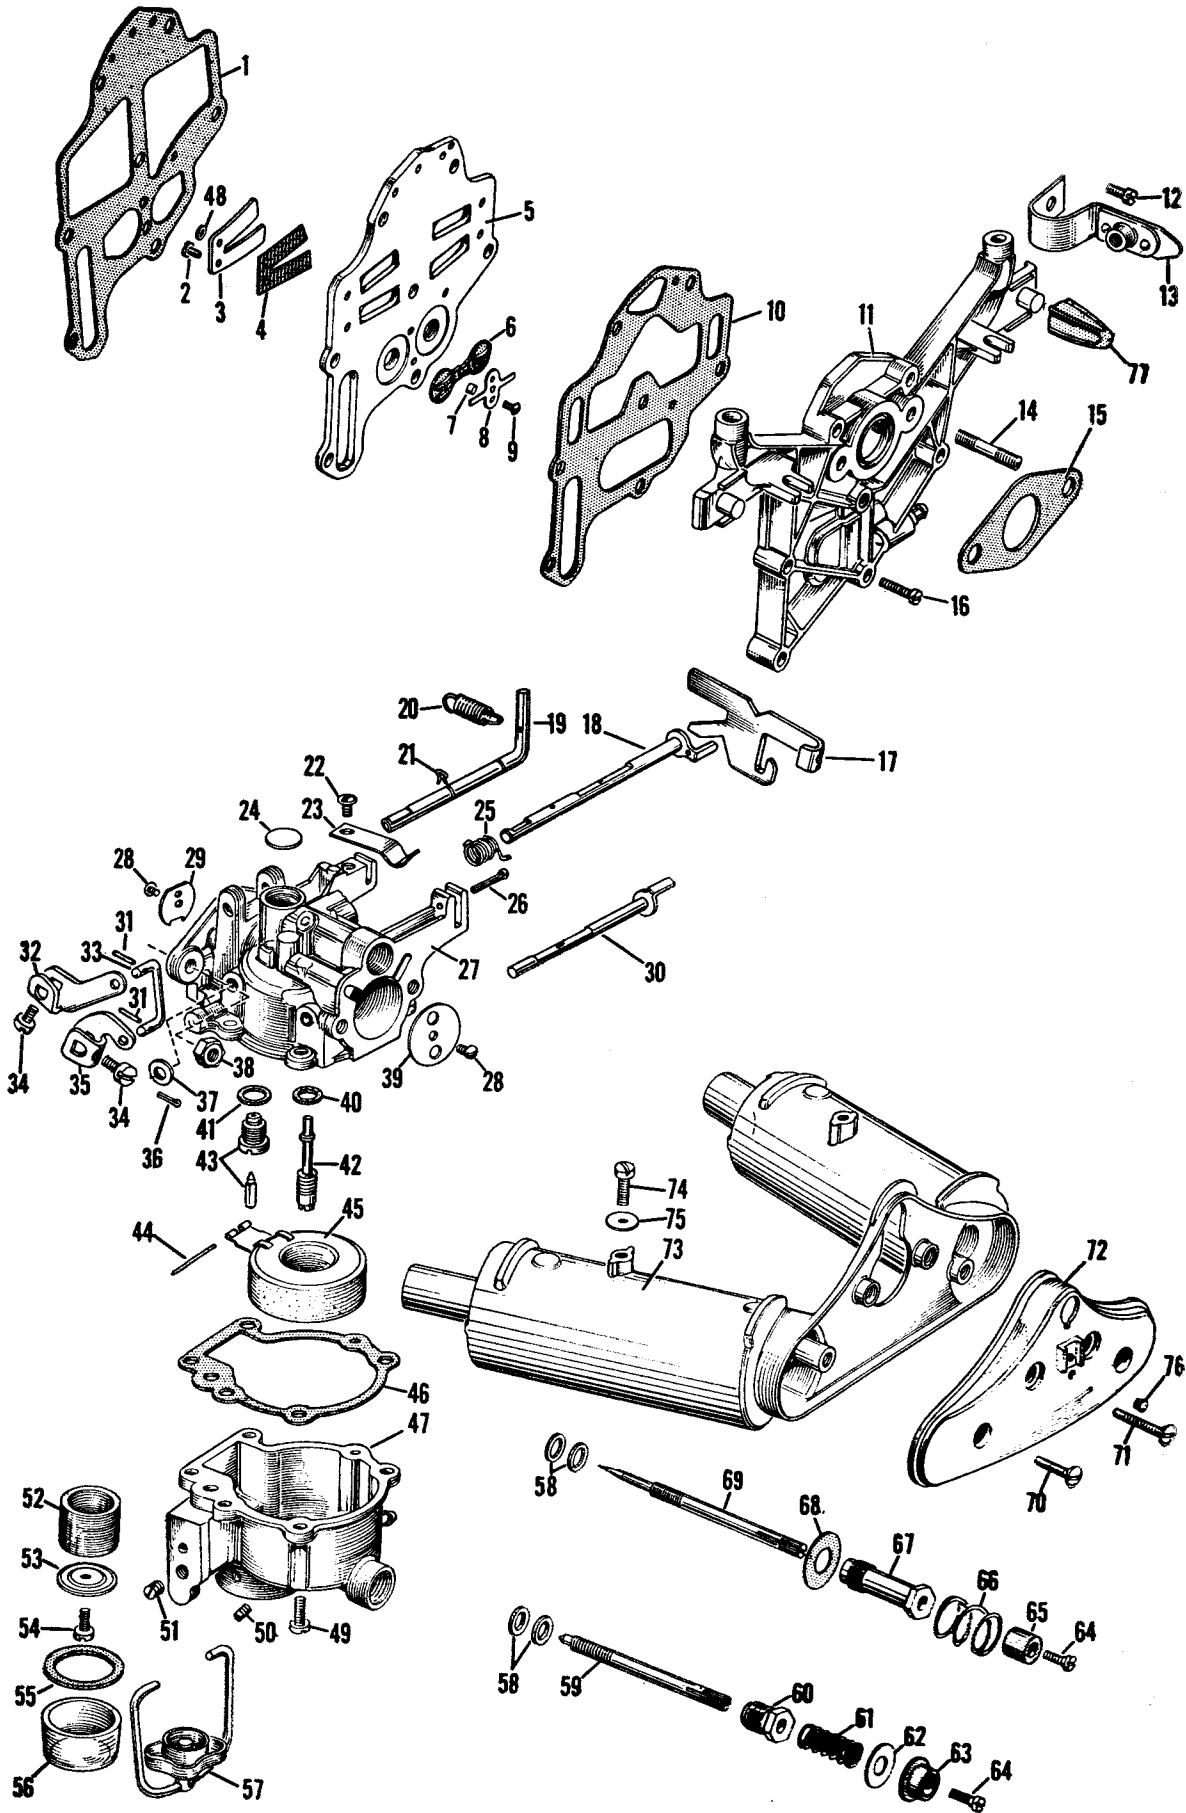

# CARBURETOR AND LEAF VALVE GROUP

PHOTO AND PART NUMBERS FOR  
CARBURETOR AND LEAF VALVE GROUP

Photo No.	Part No.	Name of Part	Photo No.	Part No.	Name of Part
1	*304114	Gasket	39	303444	Choke Valve
2	303761	Screw	40	302984	Gasket
3	202668	Leaf Stop	41	301996	Gasket
4	202667	Leaf Valve	42	303447	Nozzle
5	*304115	Leaf Plate	43	375985	Float Valve and Seat Assembly
	*(376292)	Leaf Plate Assembly	44	300096	Hinge Pin
6	302042	Check Valve	45	375919	Float and Float Arm Assembly
7	302046	Spacer	46	302994	Gasket
8	302048	Spring	47	376404	Float Chamber and Nipple Assembly
9	19-191	Screw	48	303762	Washer
10	*304116	Gasket	49	71-1589	Screw
11	*375382	Intake Manifold	50	303041	Screw
12	43-156	Screw	51	303125	Screw Plug
13	376131	Spring and Nut Assembly	52	303133	Filter Element
14	85-101	Stud	53	303134	Retainer
15	303437	Gasket	54	132509	Screw
16	133451	Screw	55	303122	Gasket
17	302997	Rod - Choke	56	303121	Filter Bowl
18	375922	Throttle Shaft and Lever Assembly	57	376231	Filter Yoke Assembly
19	303708	Follower	58	43-123	Packing
20	203166	Spring	59	303449	Needle Valve - High Speed
21	71-1052	Clip	60	300179	Nut
22	302430	Screw	61	303518	Spring
23	302977	Spring	62	202065	Washer
24	27-309	Plug	63	303535	Grommet
25	302996	Spring	64	551517	Screw
26	21-163	Cotter Pin	65	303532	Sleeve
27	376232	Carburetor Body and Plug Assembly (376100 Carburetor Assembly Complete)	66	303548	Spring
28	303760	Screw	67	303479	Nut
29	303446	Throttle Valve	68	203355	Washer
30	375921	Choke Shaft and Lever Assembly	69	303448	Needle Valve - Slow Speed
31	41-110	Pin	70	302124	Screw
32	203163	Lever	71	200931	Screw
33	203164	Link	72	203387	Cover
34	71-1038	Screw	73	277286	Loading Tube and Air Silencer Assembly
35	302978	Lever	74	25-74	Screw
36	303049	Cotter Pin	75	21-200	Washer
37	303048	Washer	76	203652	Button Plug
38	19-136	Nut			