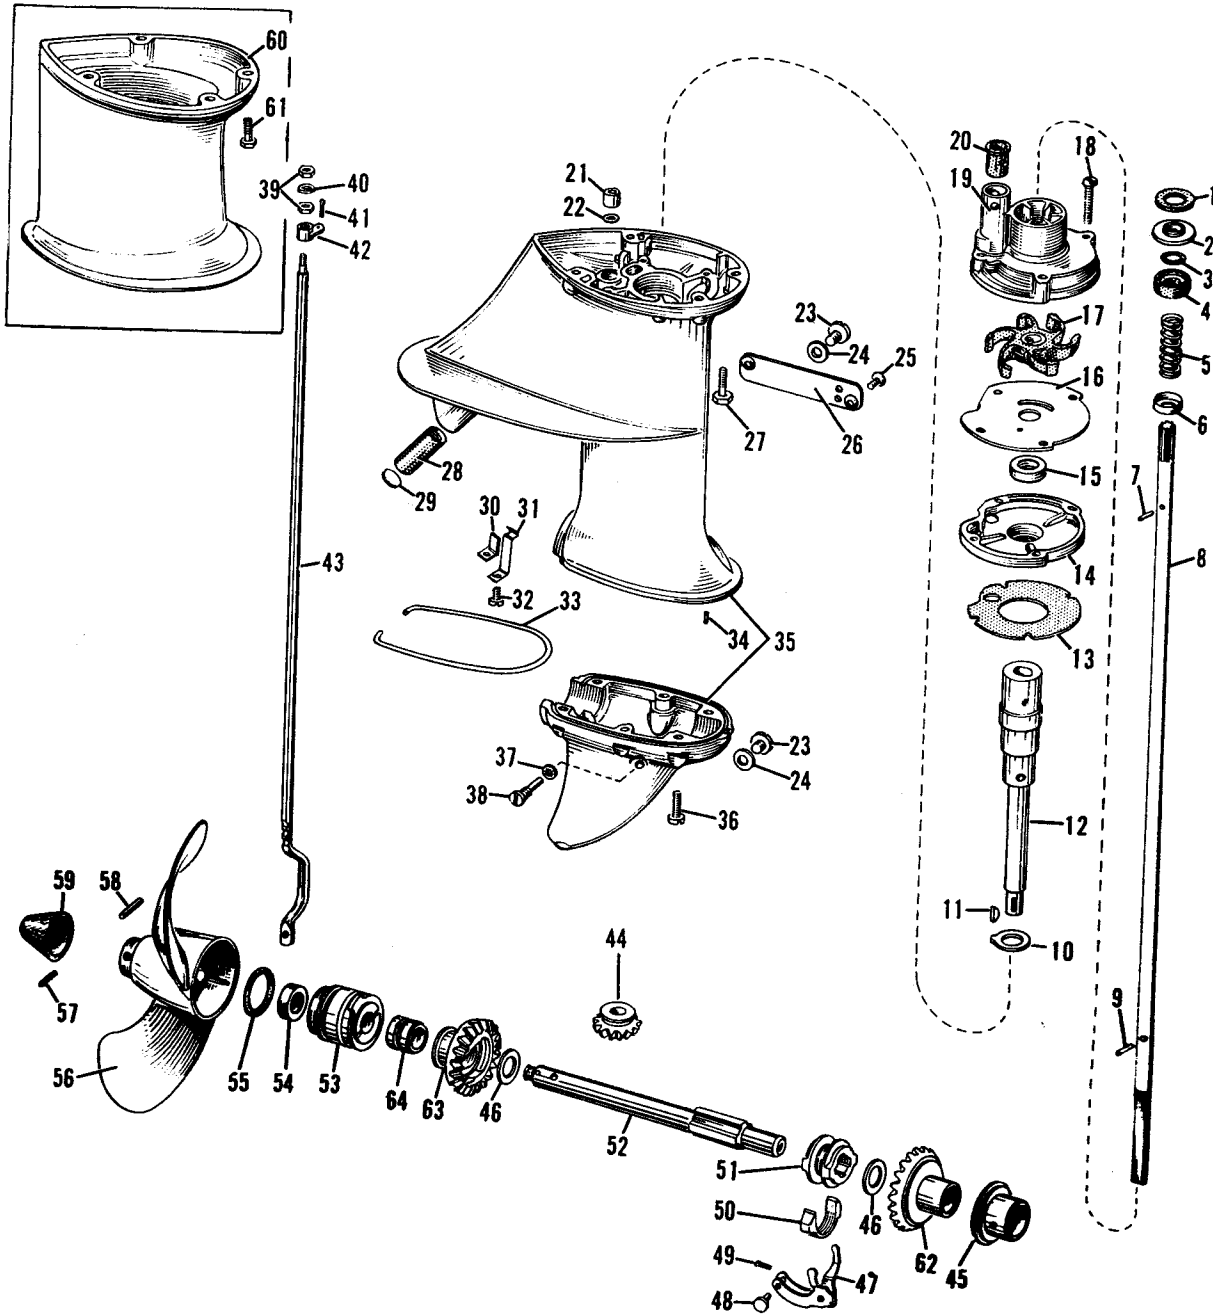

GEARCASE GROUP

Be Sure to Specify Model and Serial Number of Motor When Ordering Parts

PHOTO AND PART NUMBERS FOR GEARCASE GROUP

Photo No.	Part No.	Name of Part	Photo No.	Part No.	Name of Part
1	303355	Gasket	34	300611	Dowel Pin
2	303356	Plate	35	376346	Gearcase, Bush- ing & Pin Assem- bly
3	303347	O-Ring	36	304071	Screw
4	303391	Seal	37	302756	Washer
5	303357	Spring	38	303358	Pivot Pin
6	303327	Washer	39	85-64	Nut
7	303261	Pin	40	303701	Lockwasher
8	376093	Driveshaft	41	15-268	Cotter Pin
9	300771	Pin	42	303702	Connector
10	304170	Thrust Washer	43	303401	Shift Rod - Lower
11	1-135	Key	44	304009	Pinion Gear
12	376073	Pinion Shaft & Shock Absorber Assembly	45	303380	Bearing
13	303339	Gasket	46	303361	Thrust Washer
14	376074	Bearing Housing & Bearing Assembly	47	303340	Lever
15	300599	Seal	48	302504	Pin
16	303376	Plate	49	15-268	Cotter Pin
17	277181	Impeller Assembly	50	303381	Cradle
18	303395	Screw	51	376078	Shift Clutch Dog Assembly
19	303442	Impeller Housing	52	303443	Propeller Shaft
20	302497	Grommet	53	376069	Gearcase Head & Bearing Assembly
21	303332	Bushing	54	303345	Seal
22	301877	O-Ring	55	303360	O-Ring
23	27-283	Plug	56	376072	Propeller
24	27-284	Gasket	57	13-332	Cotter Pin
25	302681	Screw	58	302333	Drive Pin
26	303344	Cover	59	303365	Rubber Cap
27	302325	Screw	62	376345	Gear & Bushing Assembly - Front
28	303331	Screen	63	304010	Gear - Rear Revers- ing
29	300314	Plug	64	303998	Bushing - Rear Reversing
30	303700	Spring			
31	303466	Spring			
32	43-156	Screw			
33	303328	Seal			

MODEL CDL-12 PARTS THAT DIFFER FROM MODEL CD-12

8	376273	Driveshaft	60	303672	Gearcase Extension
43	303666	Shift Rod - Lower	61	302325	Screw

See Page 15 For Additional Model CDL-12 Parts

Order All Parts from Nearest Service Station or Dealer