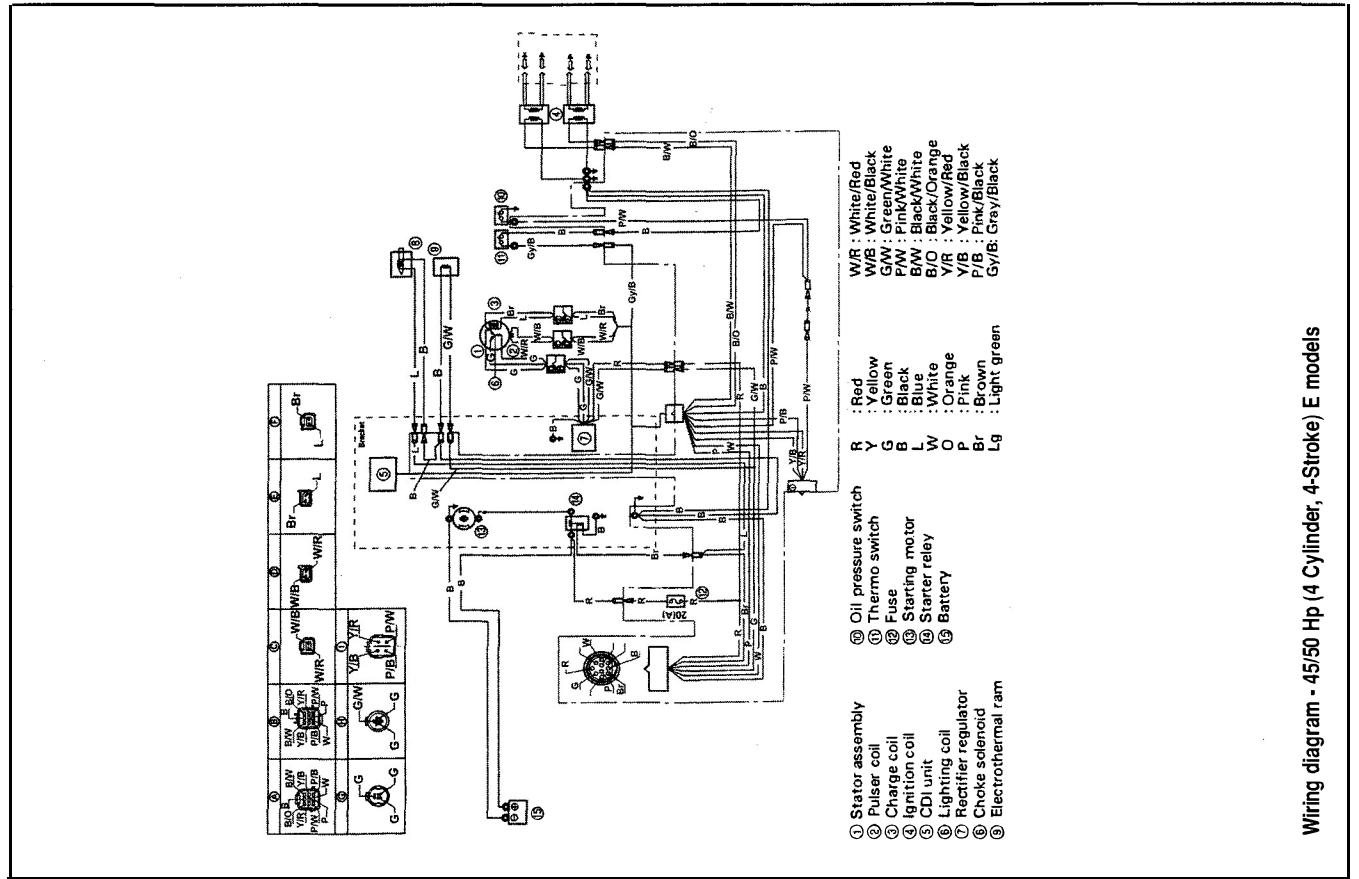

4-104 IGNITION AND ELECTRICAL SYSTEMS

Wiring diagram - 45/50 Hp (4 Cylinder, 4-Stroke) E models

Wiring diagram - 48/55 Hp (2-Cylinder) engines