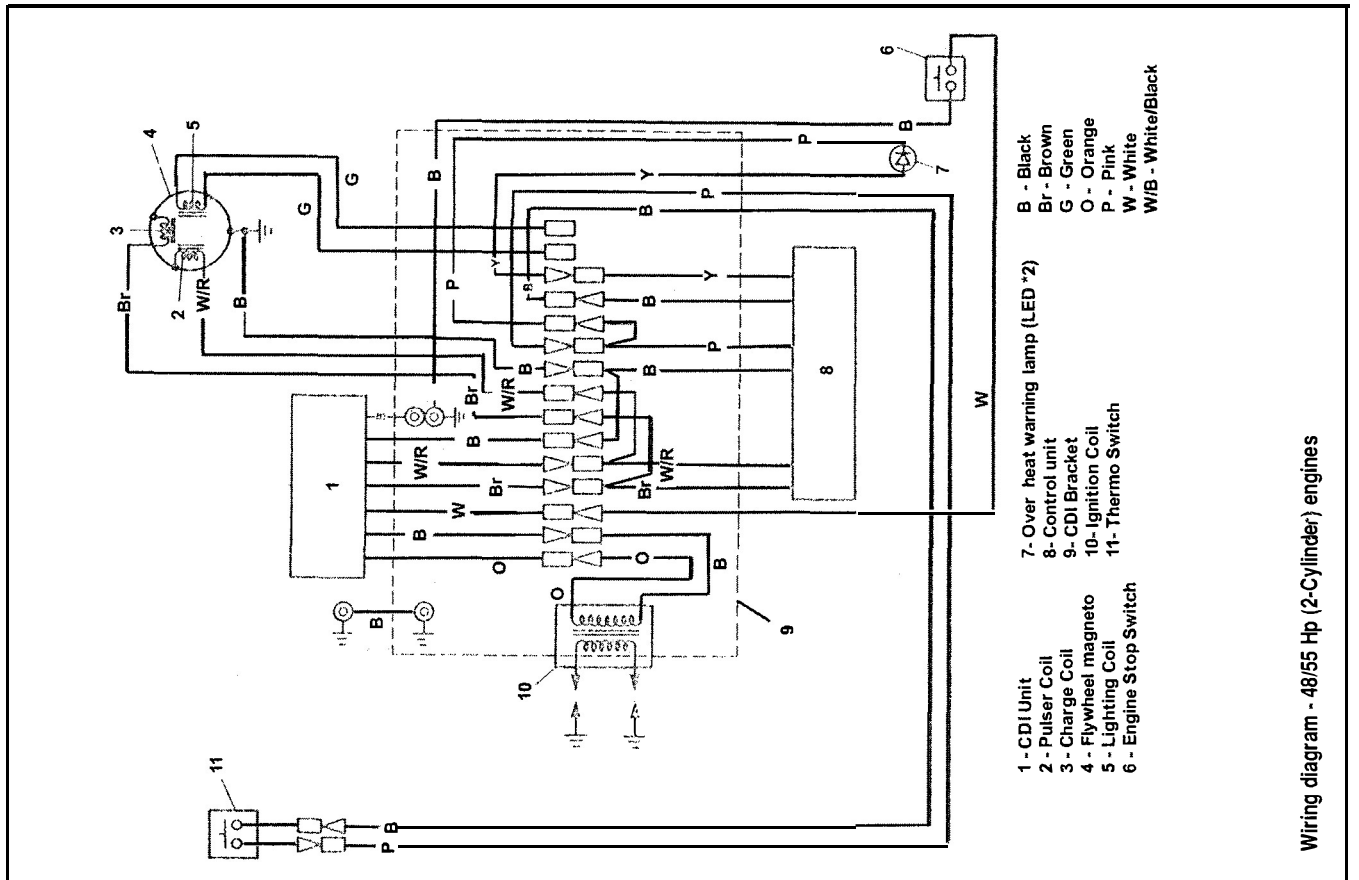

4-104 IGNITION AND ELECTRICAL SYSTEMS

Wiring diagram - 45/50 Hp (4 Cylinder, 4-Stroke) E models

Wiring diagram - 48/55 Hp (2-Cylinder) engines